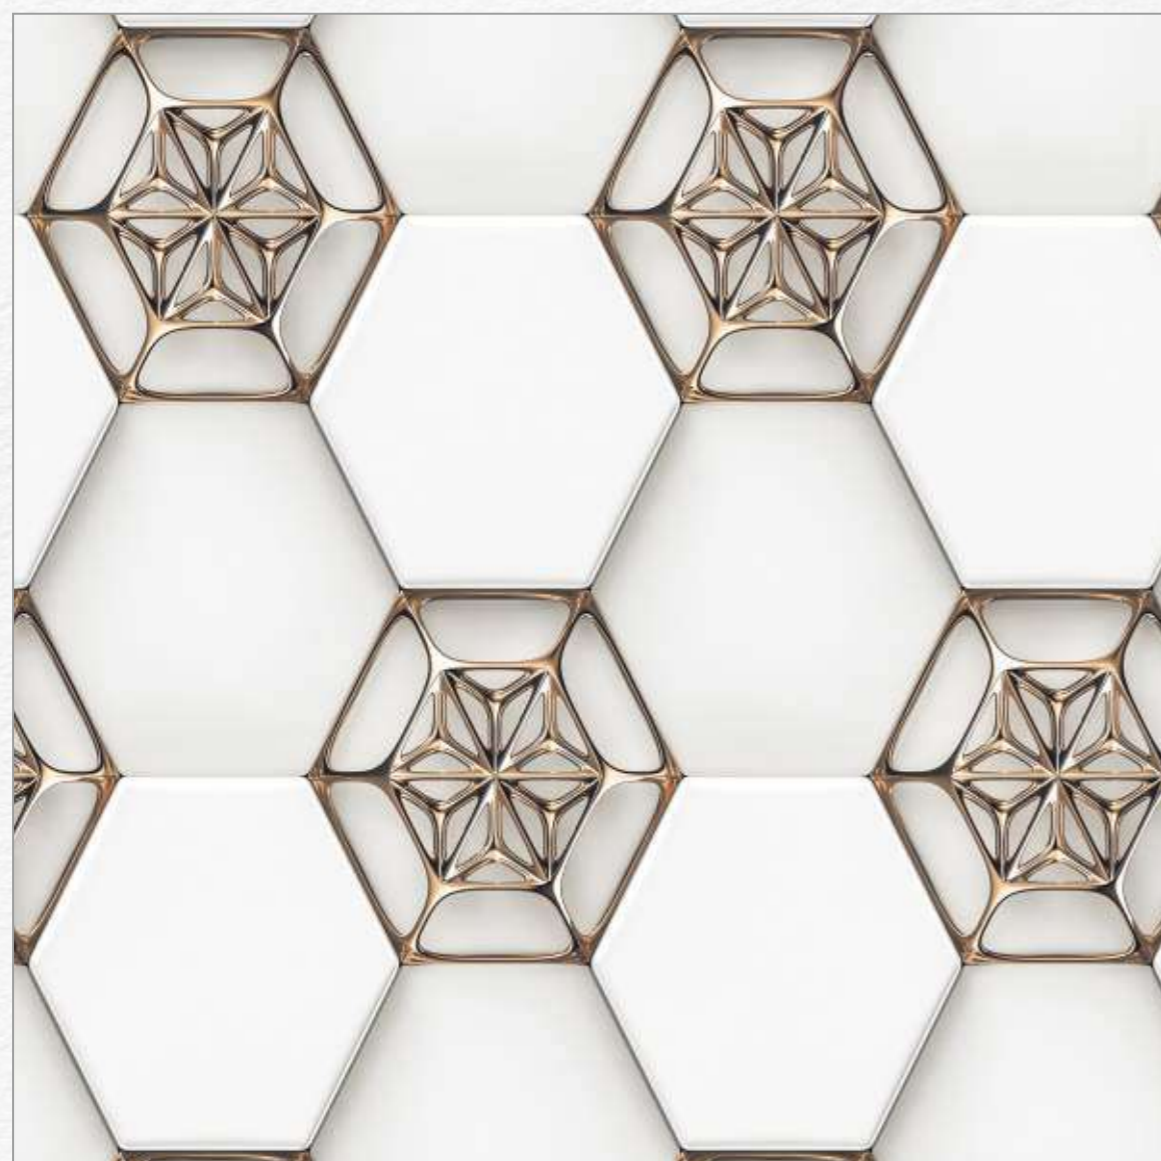

60x60 CM

Body Type
GVT/PGVT

Finish
Glossy

MAGIC-156

Random 1