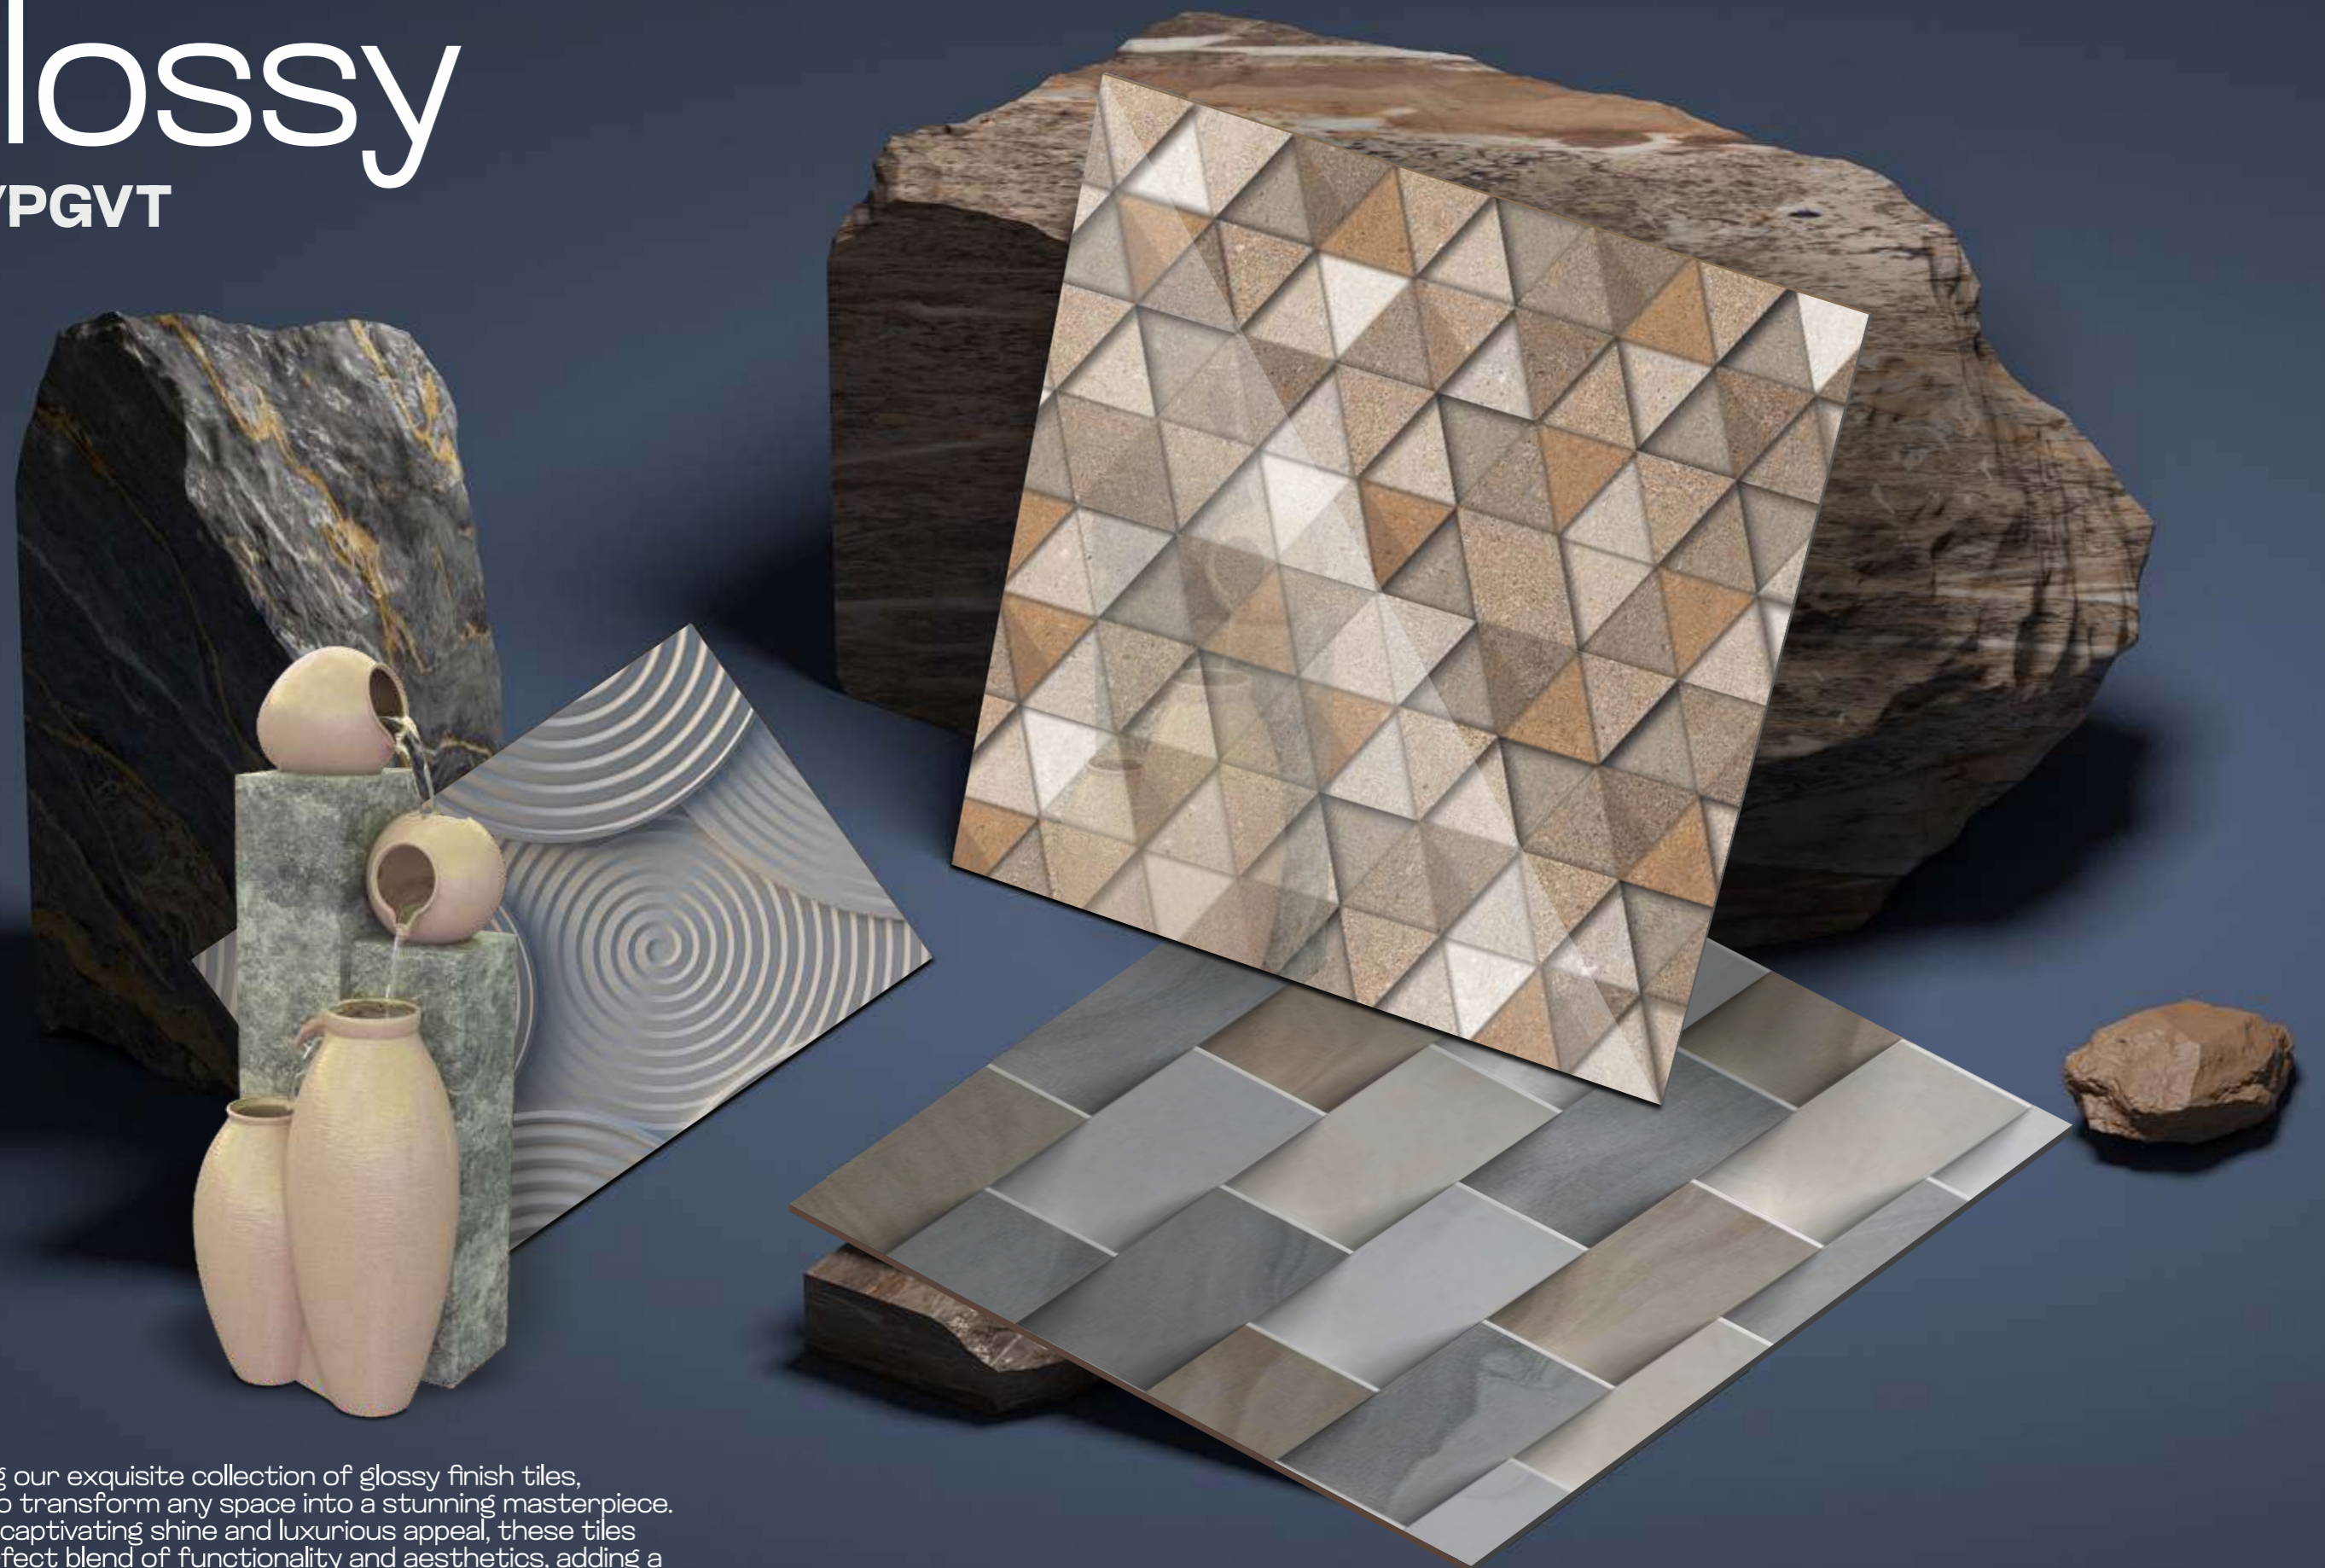

where

Art

Meets
elegance

Finish

Glossy

GVT/PGVT

Introducing our exquisite collection of glossy finish tiles, designed to transform any space into a stunning masterpiece. With their captivating shine and luxurious appeal, these tiles offer a perfect blend of functionality and aesthetics, adding a touch of sophistication to your interiors.

GVT tiles are made by glazing vitrified tiles, which involves applying a layer of liquid glass on the surface of the tile and then firing it at high temperatures. This process results in a glossy and smooth finish that enhances the tile's visual appeal. GVT tiles come in a wide range of designs, patterns, and colors, allowing for versatile usage and customization options.