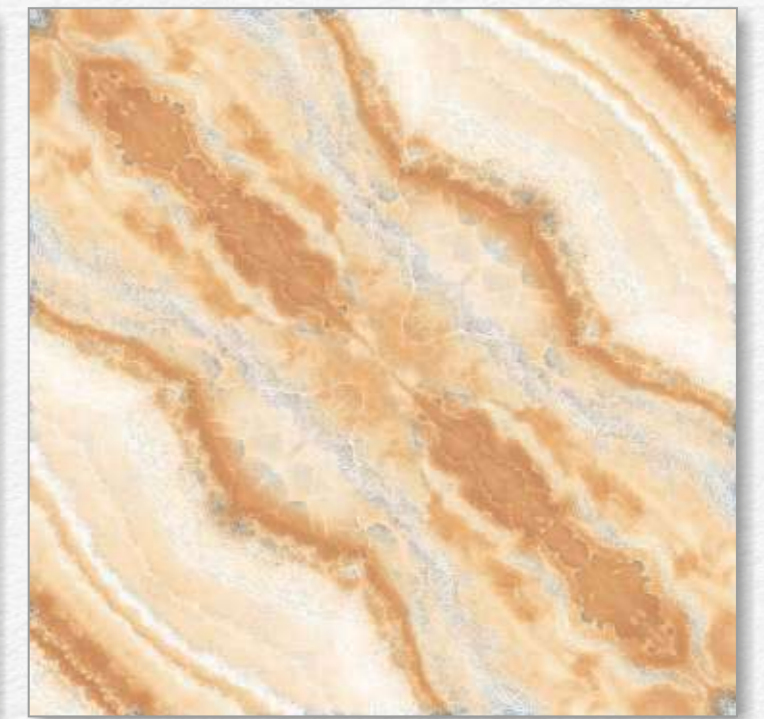

60x60 CM

Body Type
GVT/PGVT

Finish
Glossy

MILANO ONIX

Random 1