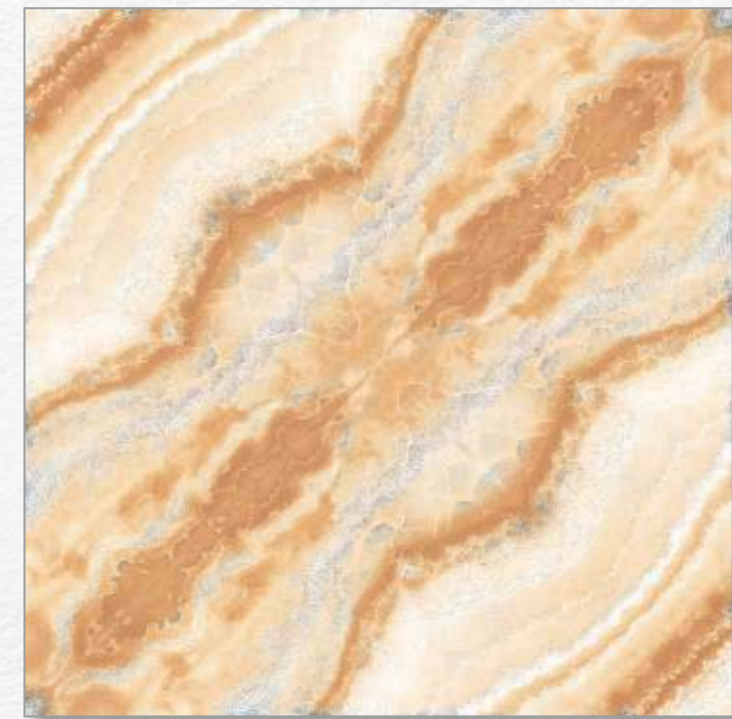

60x60 CM

Body Type
GVT/PGVT

Finish
Glossy

MILANO ONIX

Random 1