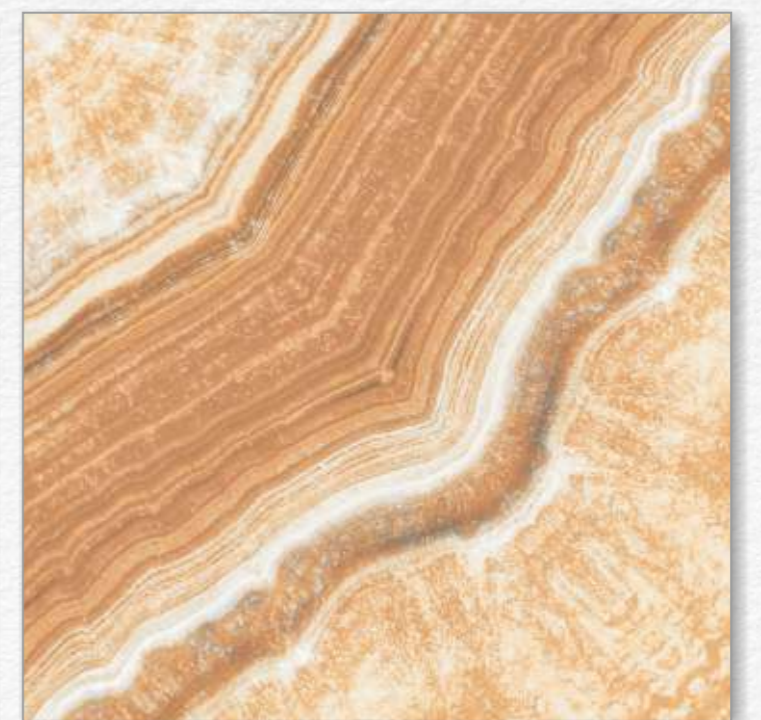

60x60 CM

Body Type
GVT/PGVT

Finish
Glossy

FLORIDA BROWN

Random 1