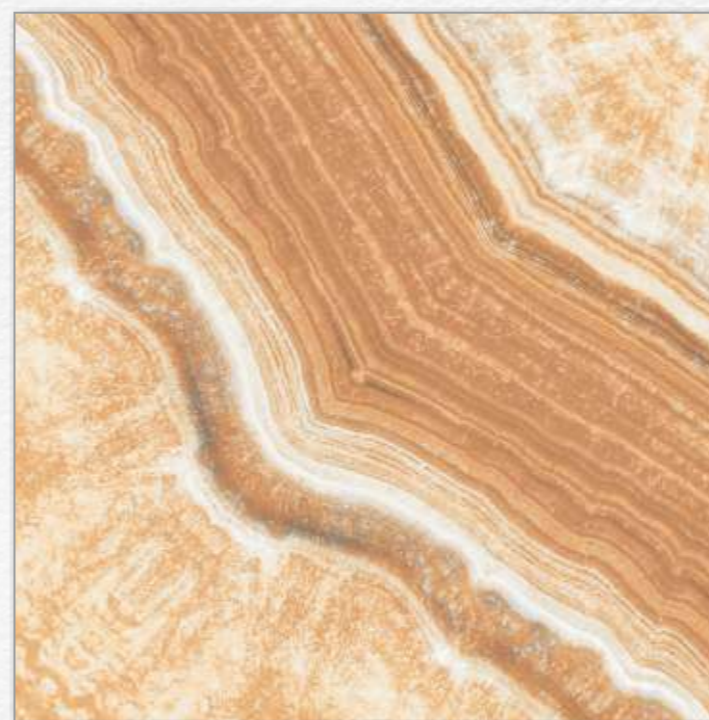

60x60 CM

Body Type
GVT/PGVT

Finish
Glossy

FLORIDA BROWN

Random 1