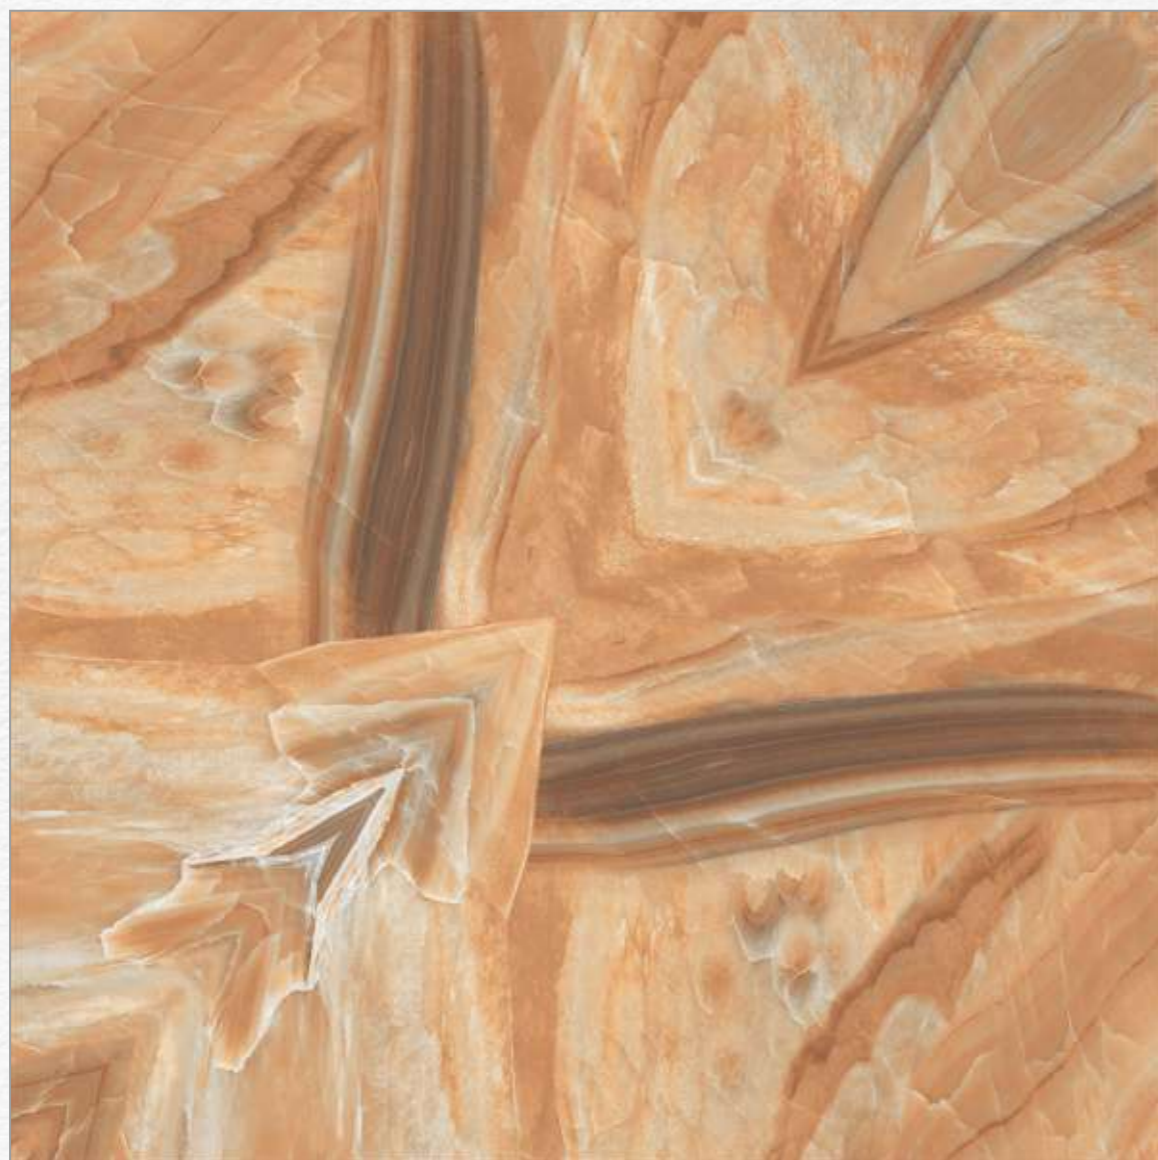

Finish
Glossy

SQUARE ART BLUE

Random 1

60x60 CM

Body Type
GVT/PGVT

Finish
Glossy

SQUARE ART BROWN

Random 1