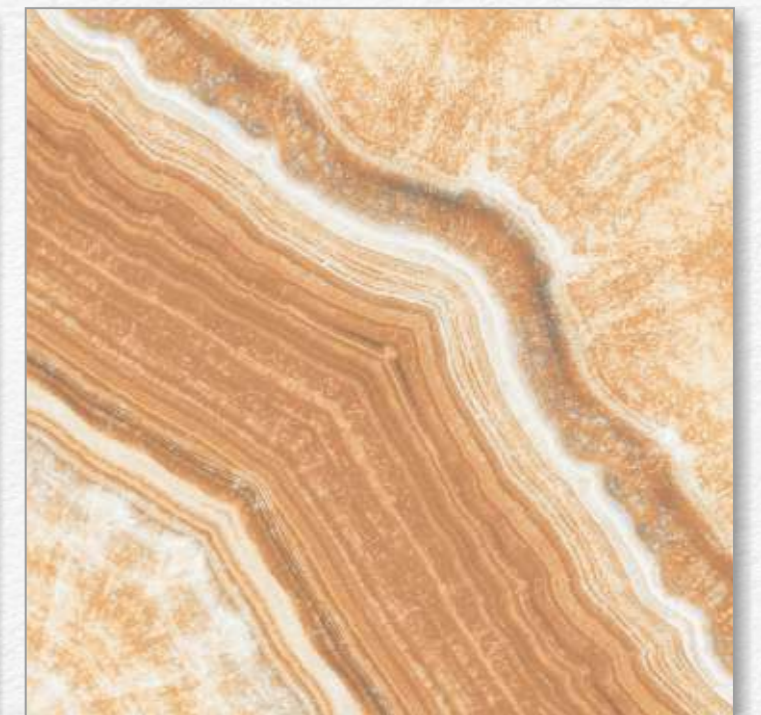

60x60 CM

Body Type
GVT/PGVT

Finish
Glossy

FLORIDA BROWN

Random 1