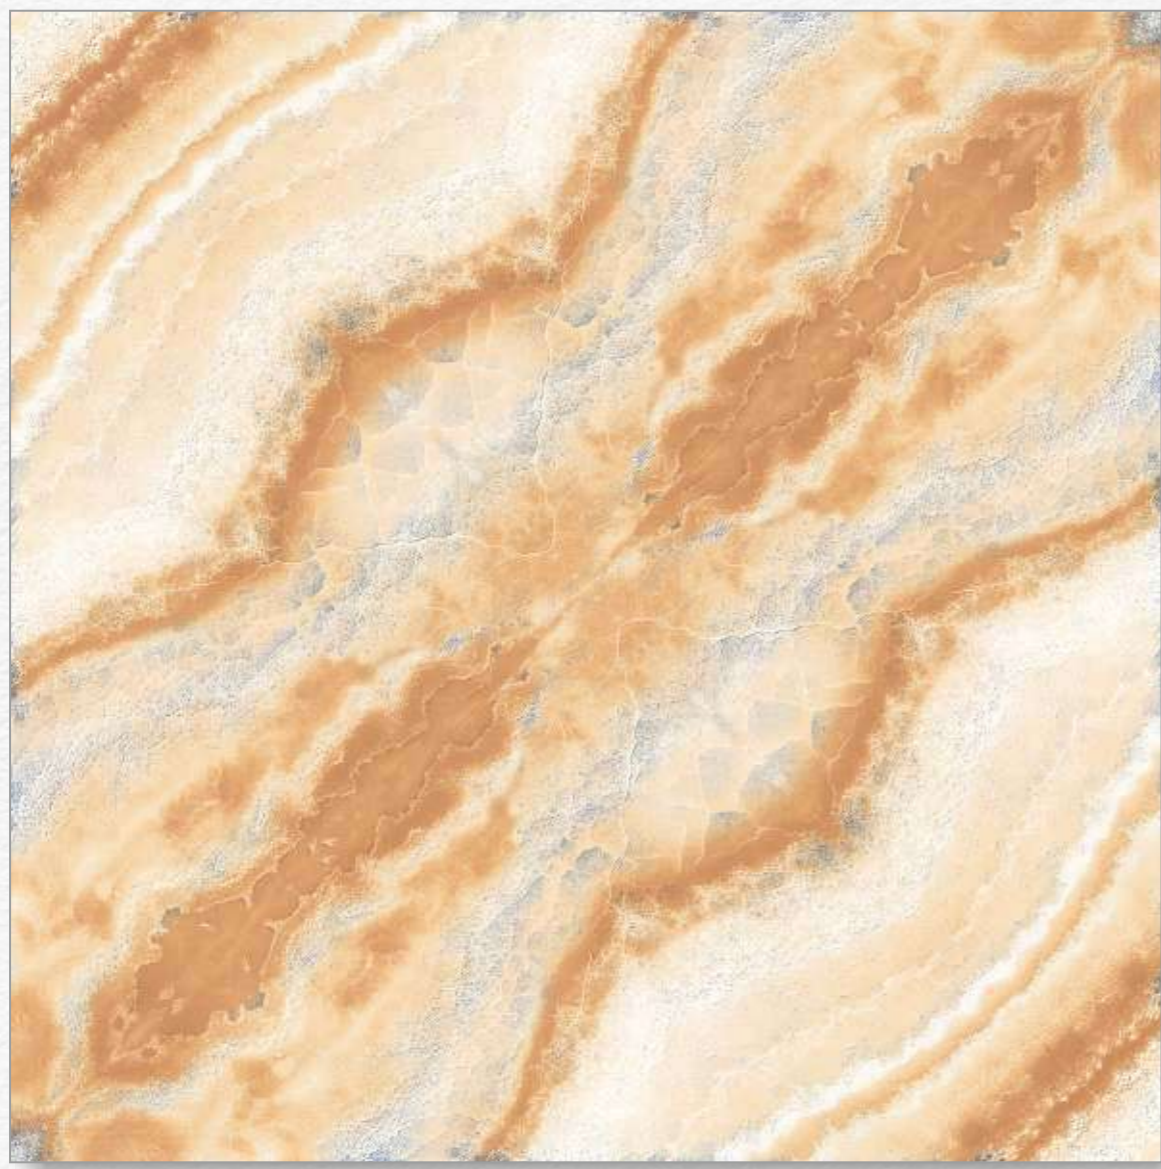

60x60 CM

Body Type
GVT/PGVT

Finish
Glossy

MILANO ONIX

Random 1