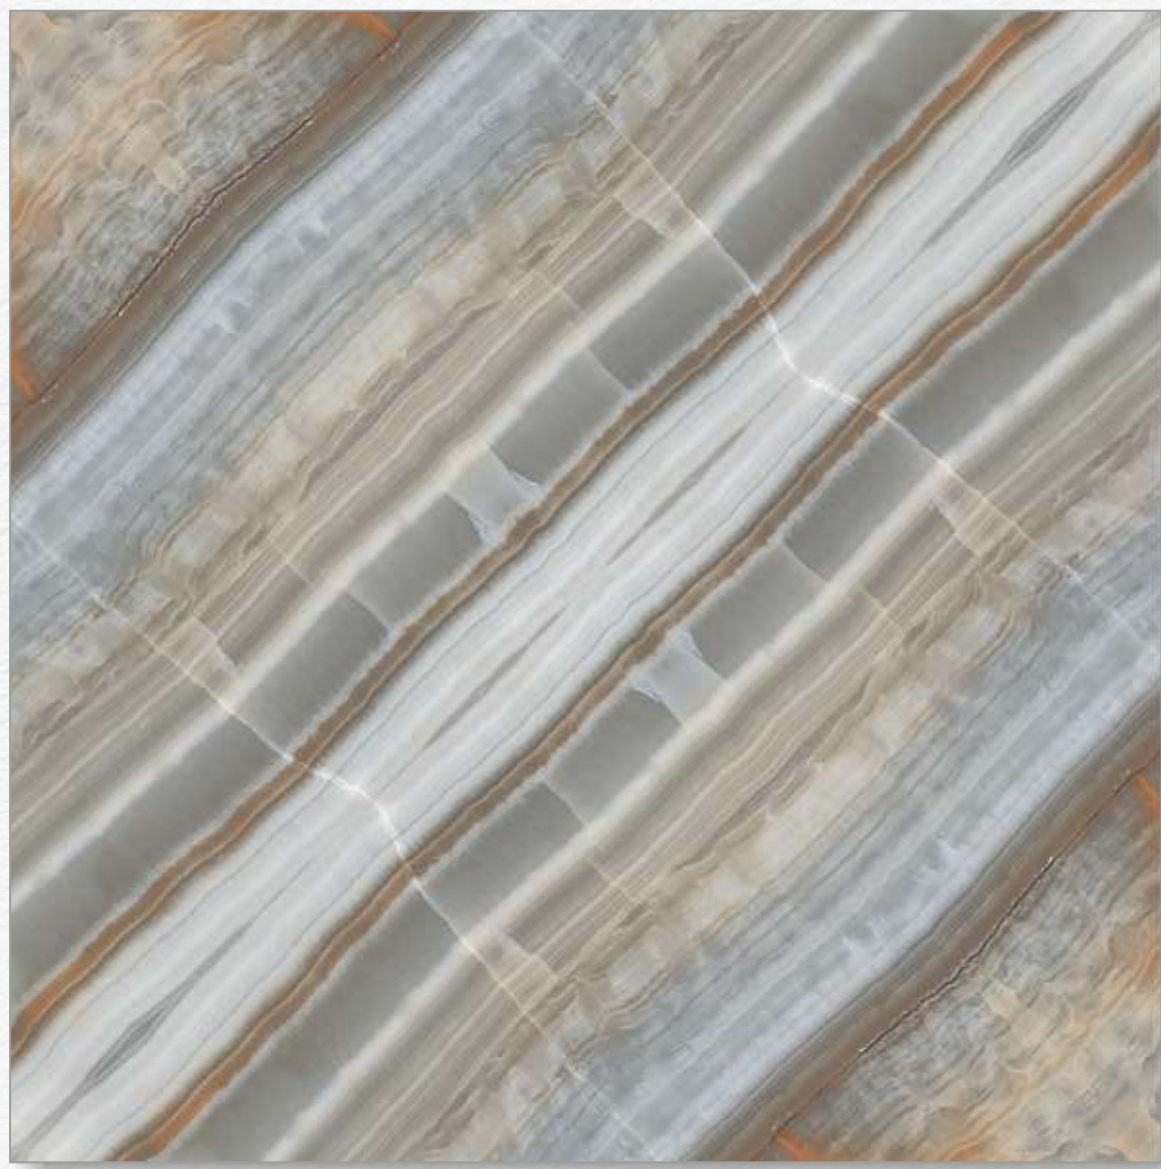

60x60 CM

Body Type
GVT/PGVT

Finish
Glossy

ARMANI GOLD

Random 1