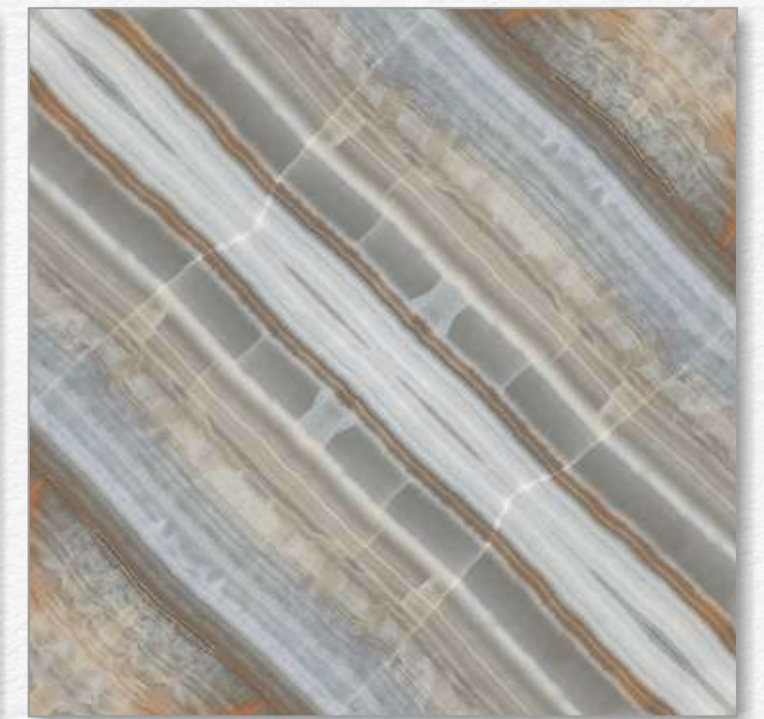

60x60 CM

Body Type
GVT/PGVT

Finish
Glossy

ARMANI GOLD

Random 1