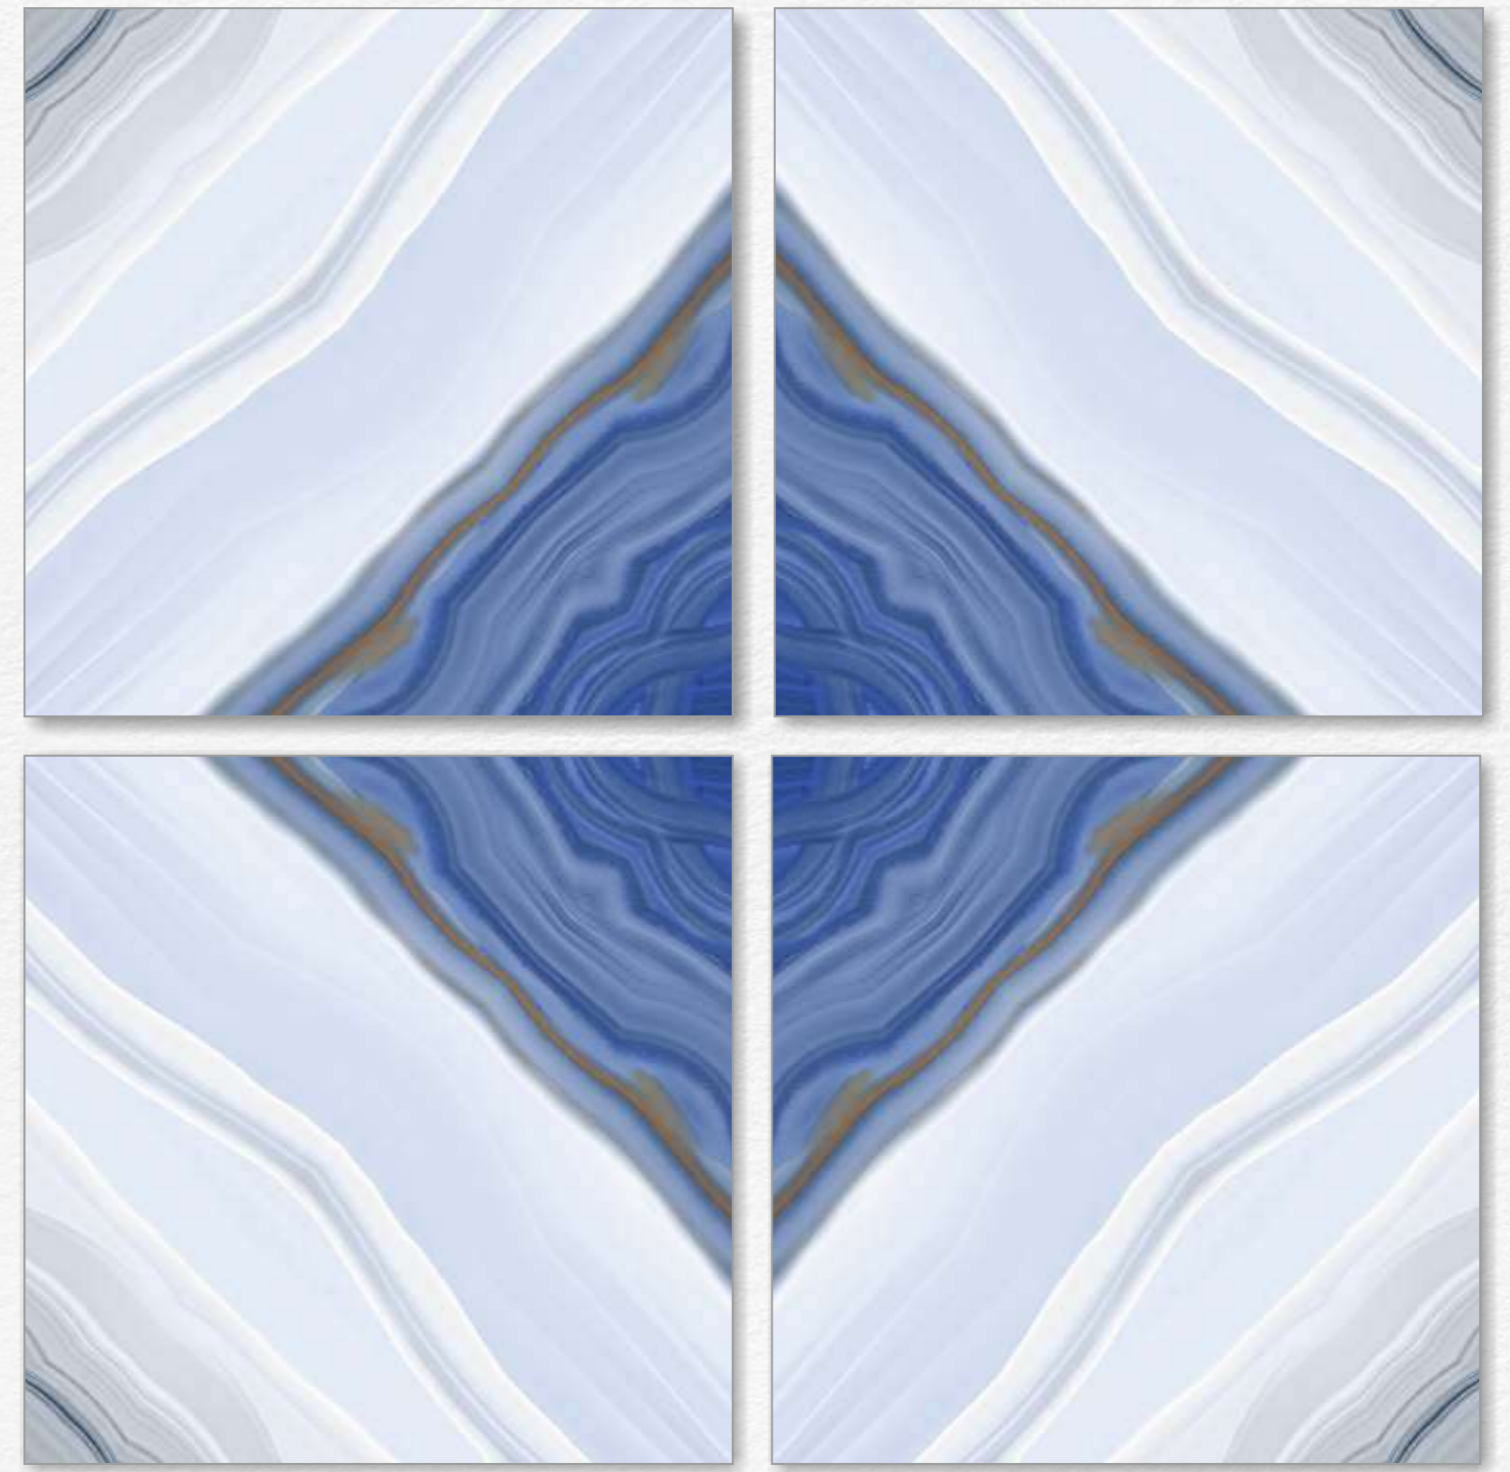

60x60 CM

Body Type
GVT/PGVT

Finish
Glossy

BLUE ONIX

Random 1