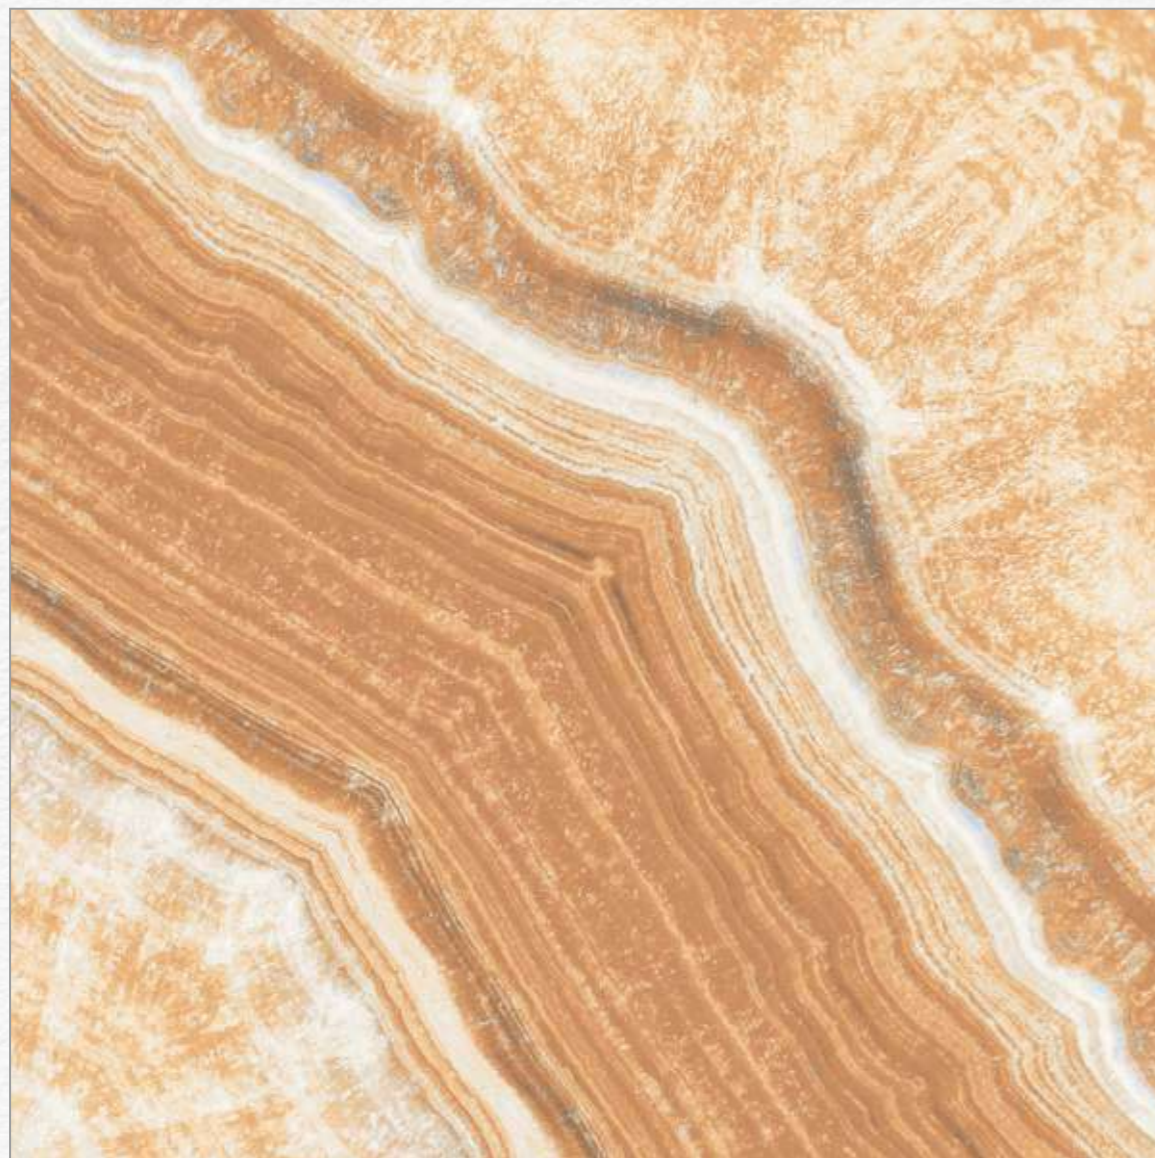

60x60 CM

Body Type
GVT/PGVT

Finish
Glossy

FLORIDA BROWN

Random 1