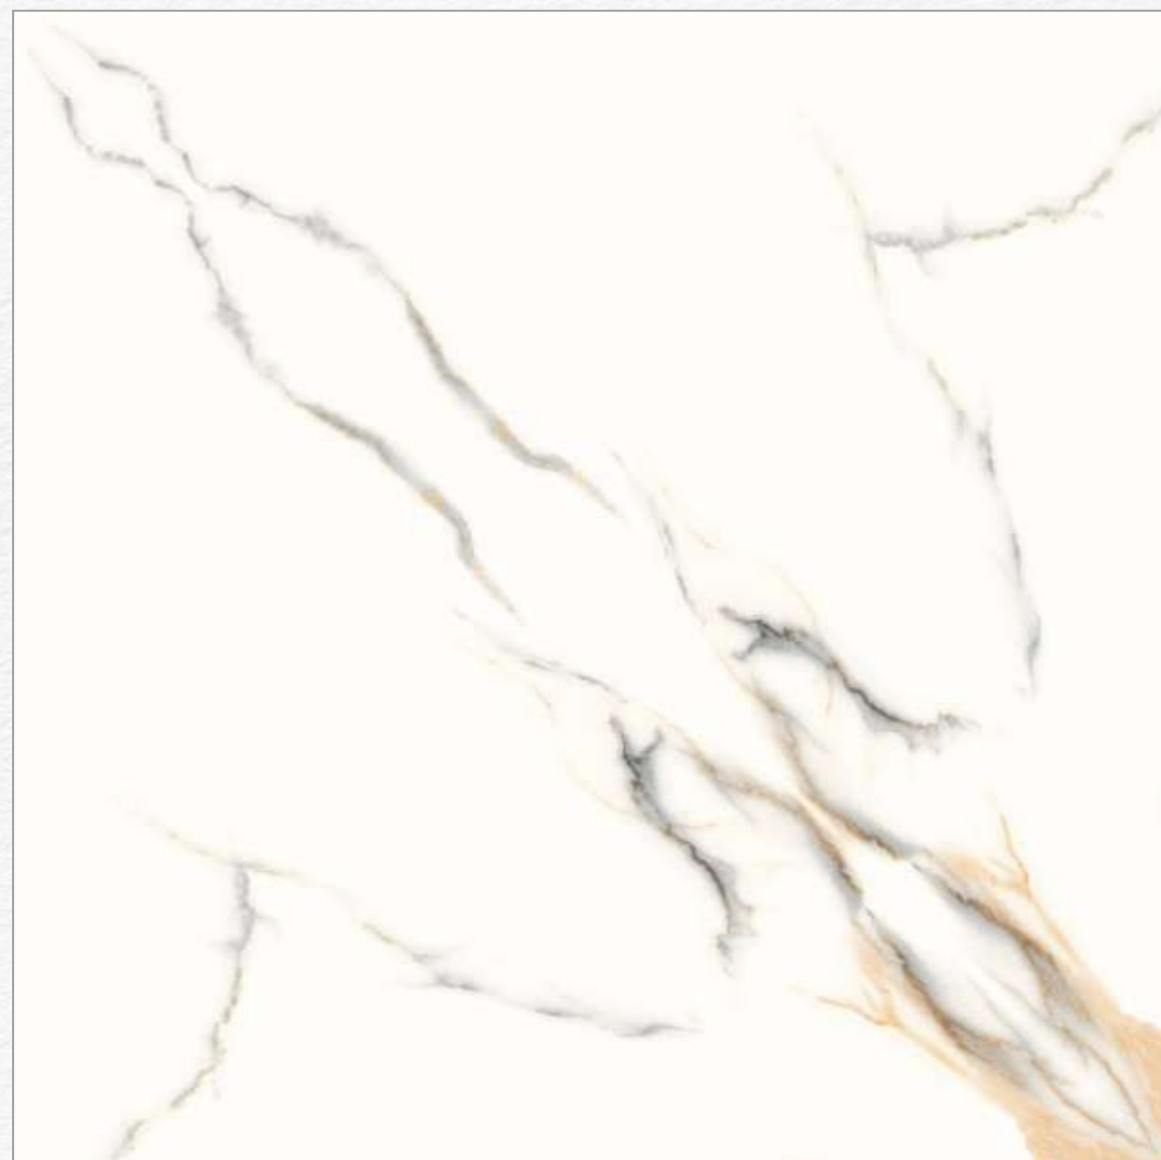

VENOM BRONZ

Random 1

VENOM BRONZ

60x60 CM

Body Type
GVT/PGVT

Finish
Glossy

WHITE FLOWER

Random 1