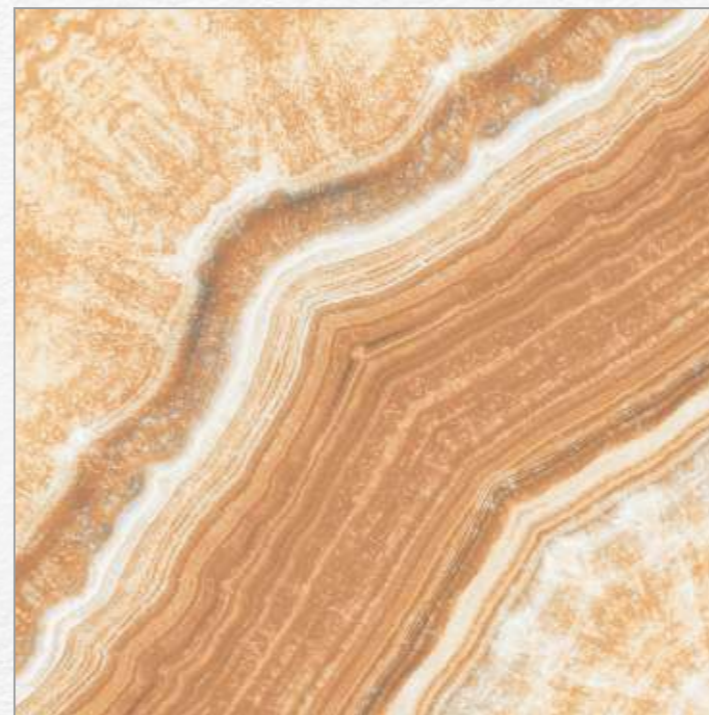

60x60 CM

Body Type
GVT/PGVT

Finish
Glossy

FLORIDA BROWN

Random 1