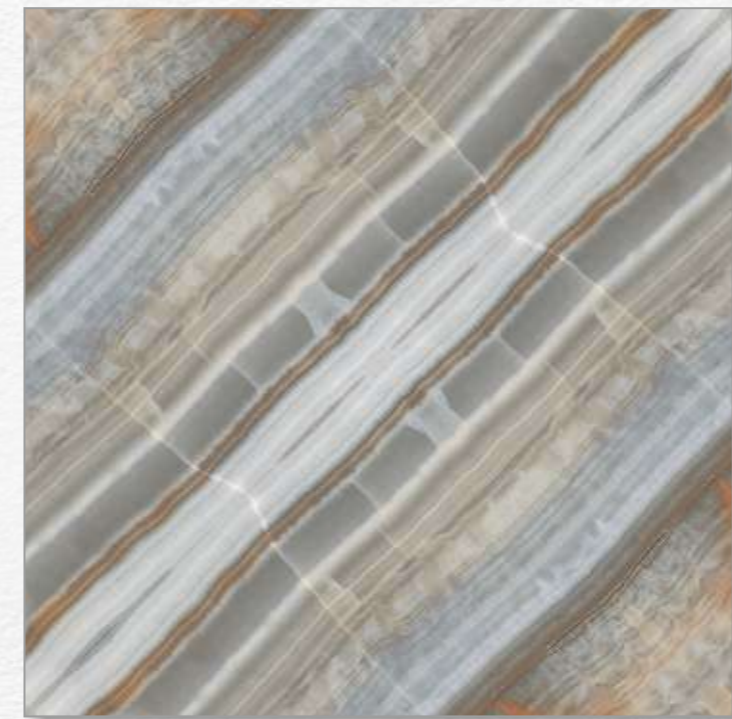

60x60 CM

Body Type
GVT/PGVT

Finish
Glossy

ARMANI GOLD

Random 1