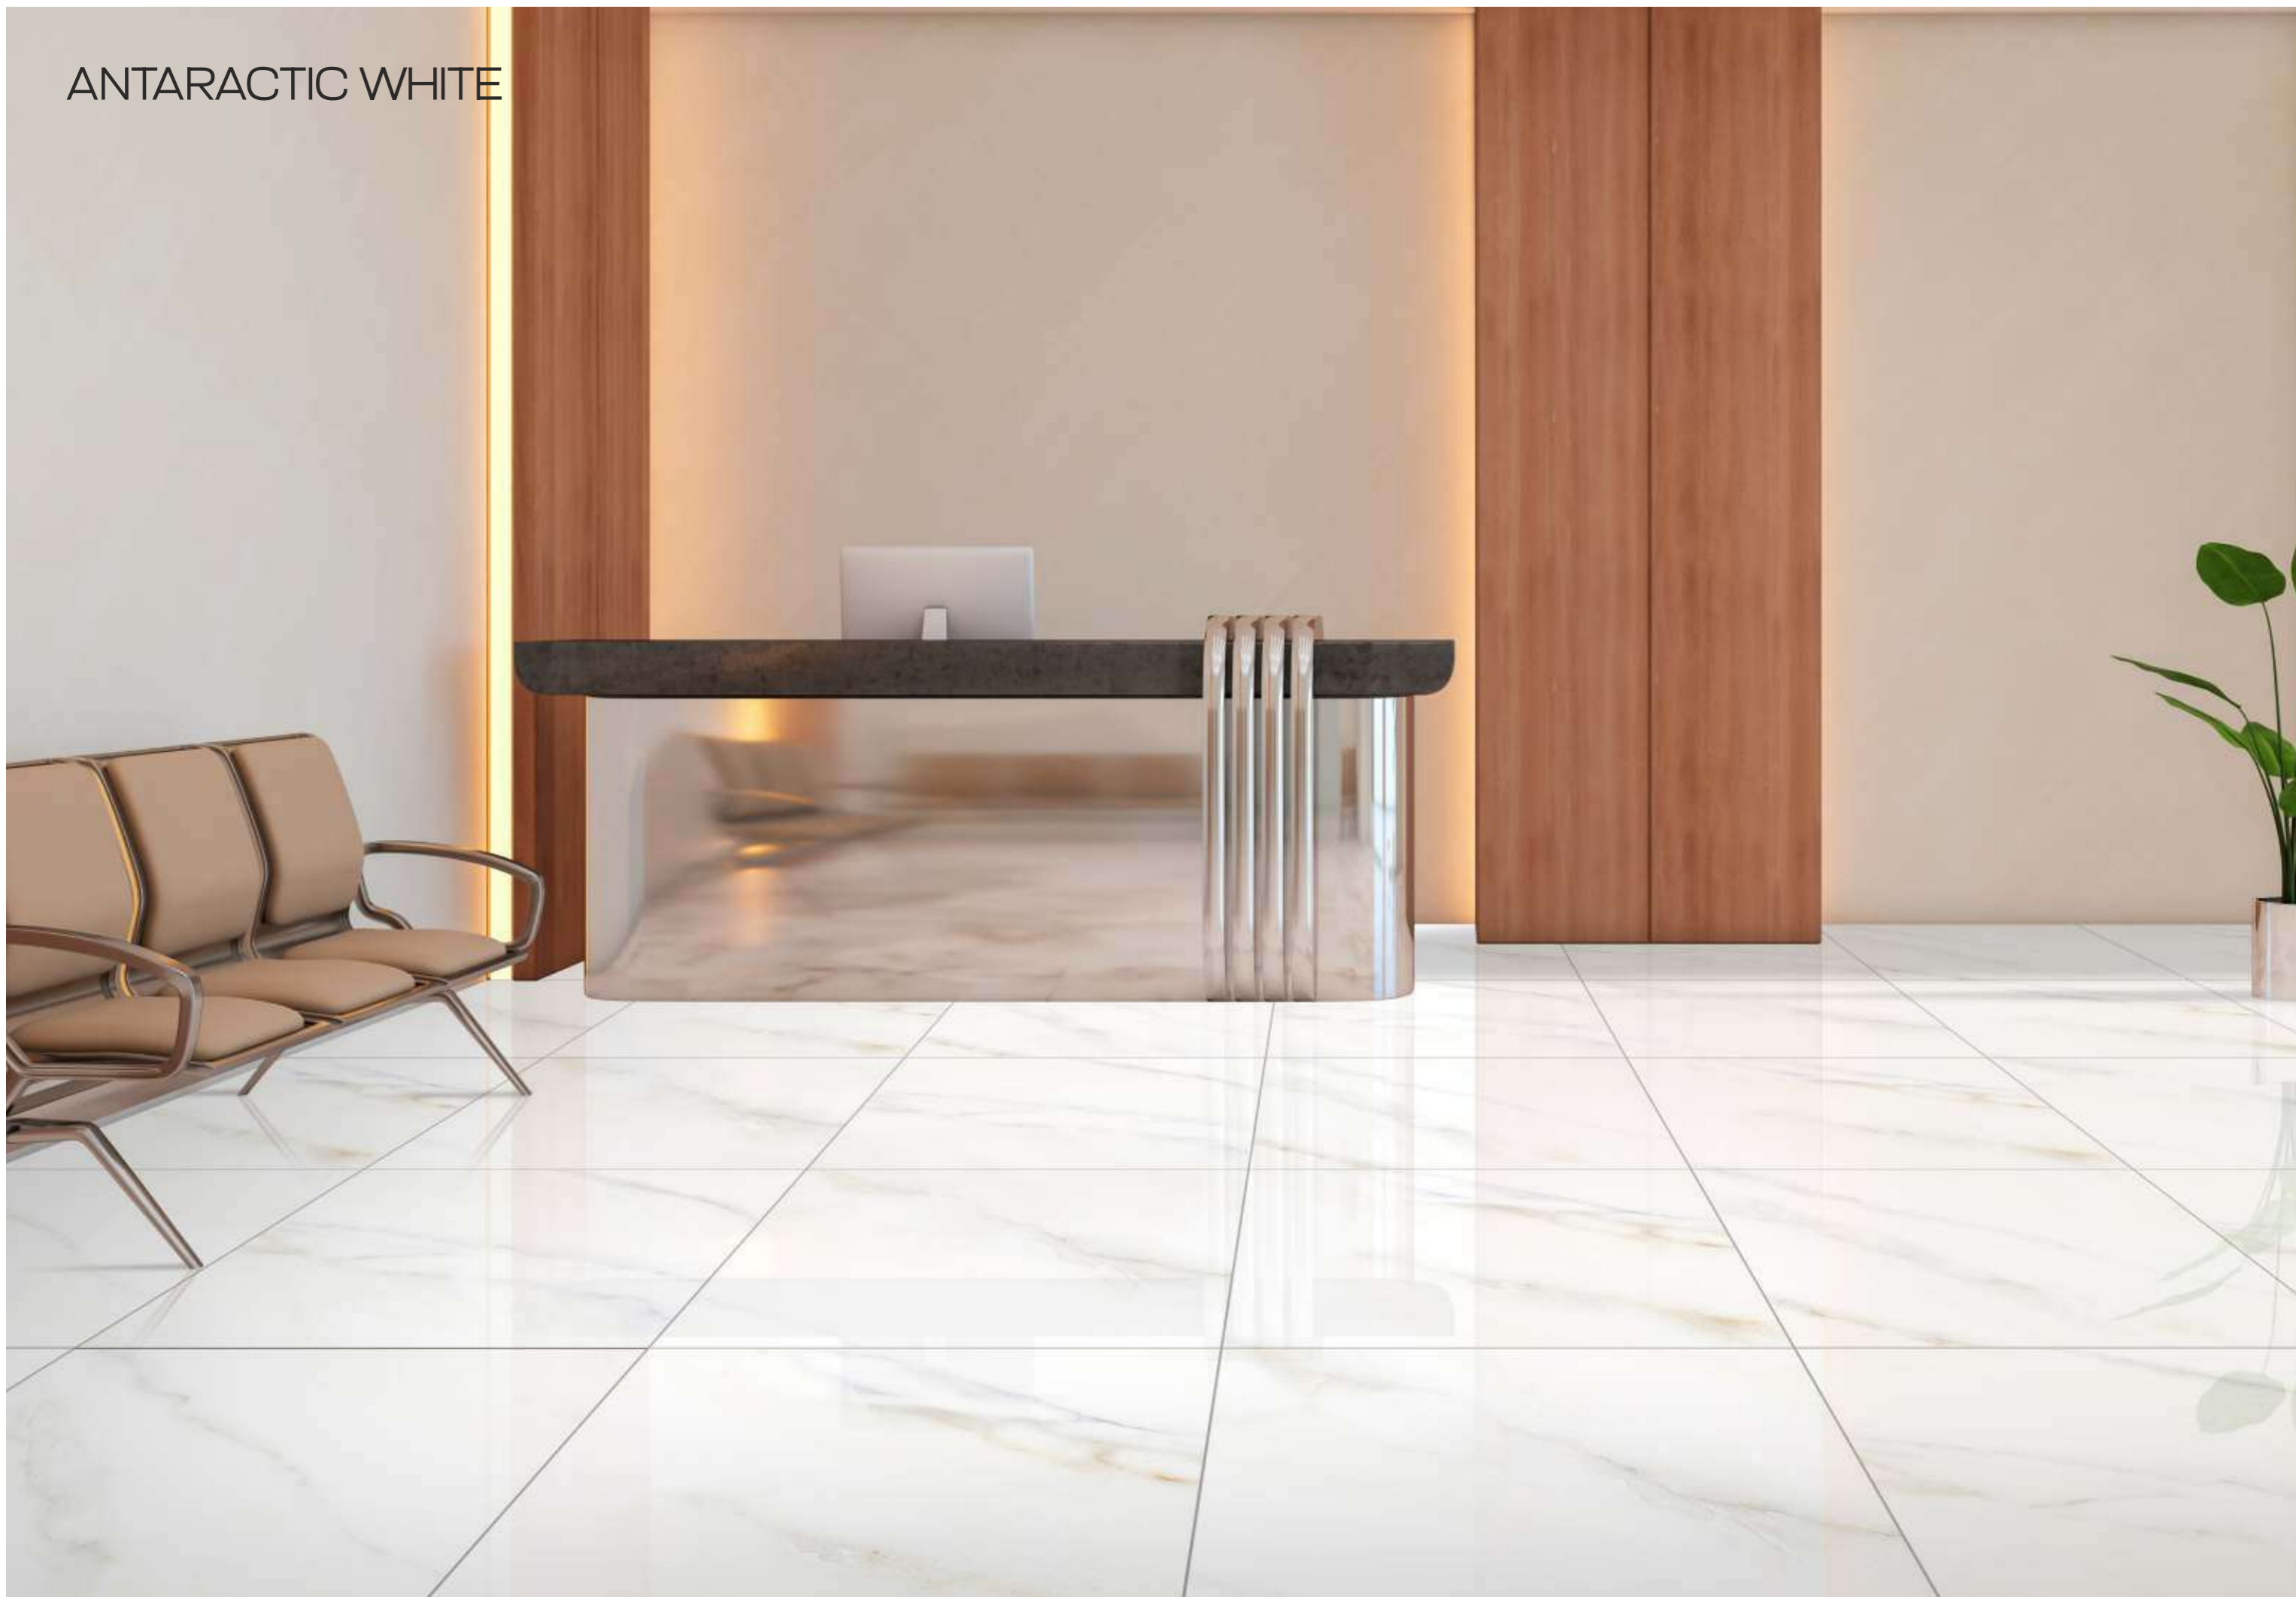

ANTARACTIC WHITE