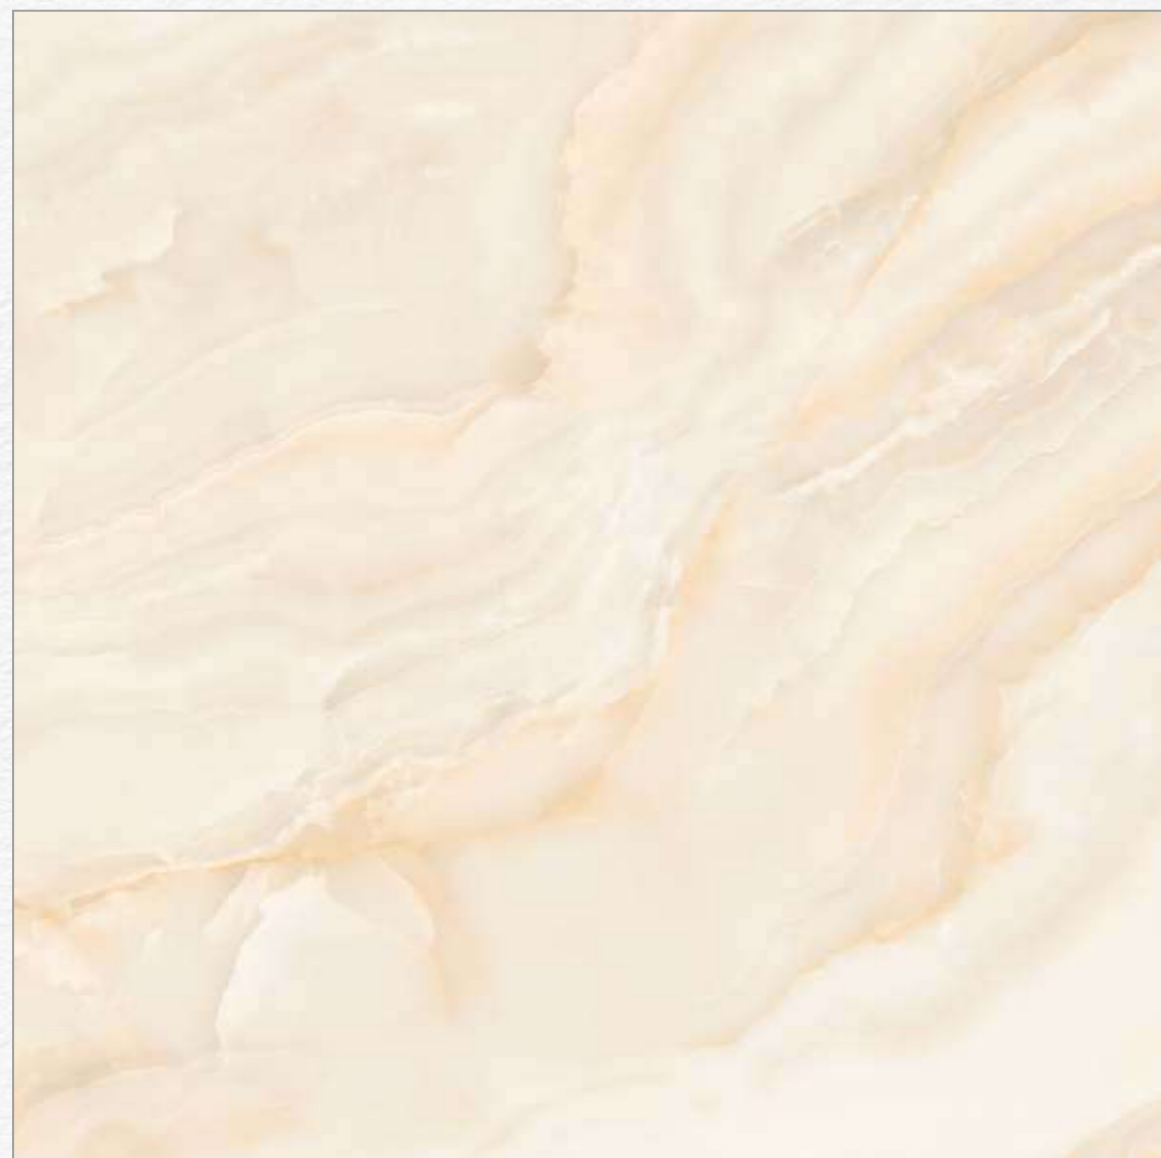

Finish
Glossy

ONYX AURA

Random 4

60x60 CM

Body Type
GVT/PGVT

Finish
Glossy

ONYX CRACK

Random 3