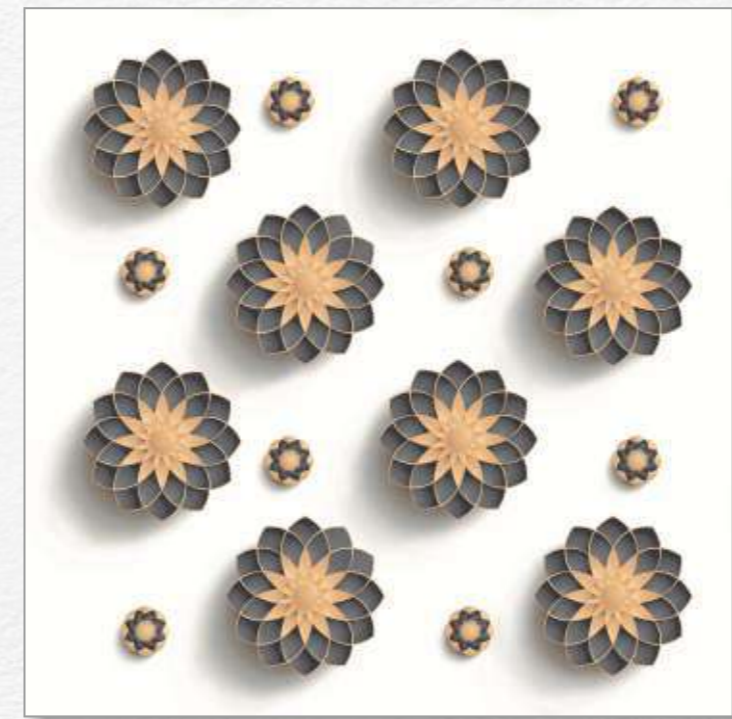

60x60 CM

Body Type
GVT/PGVT

Finish
Glossy

CHOCOLATE FLOWER

Random 1