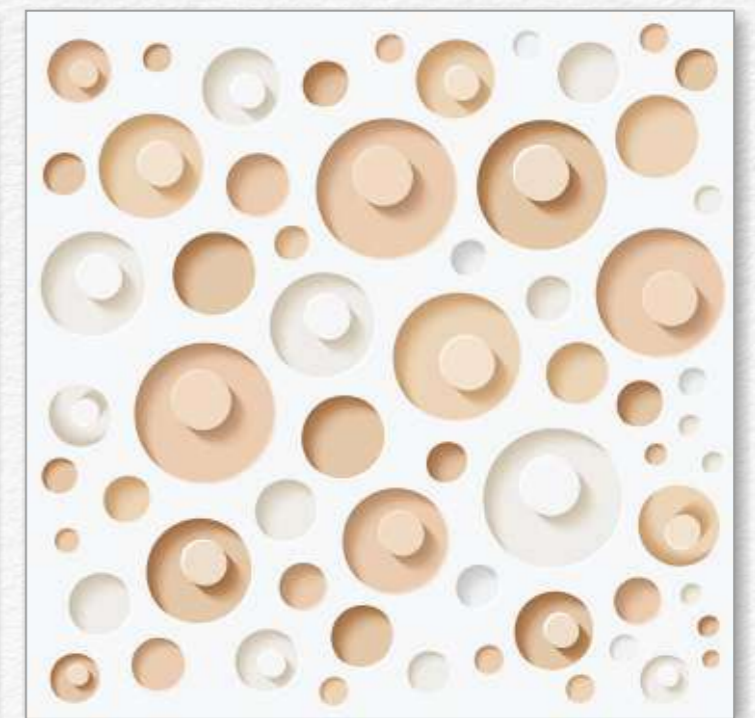

60x60 CM

Body Type
GVT/PGVT

Finish
Glossy

WHITE BROWN

Random 1