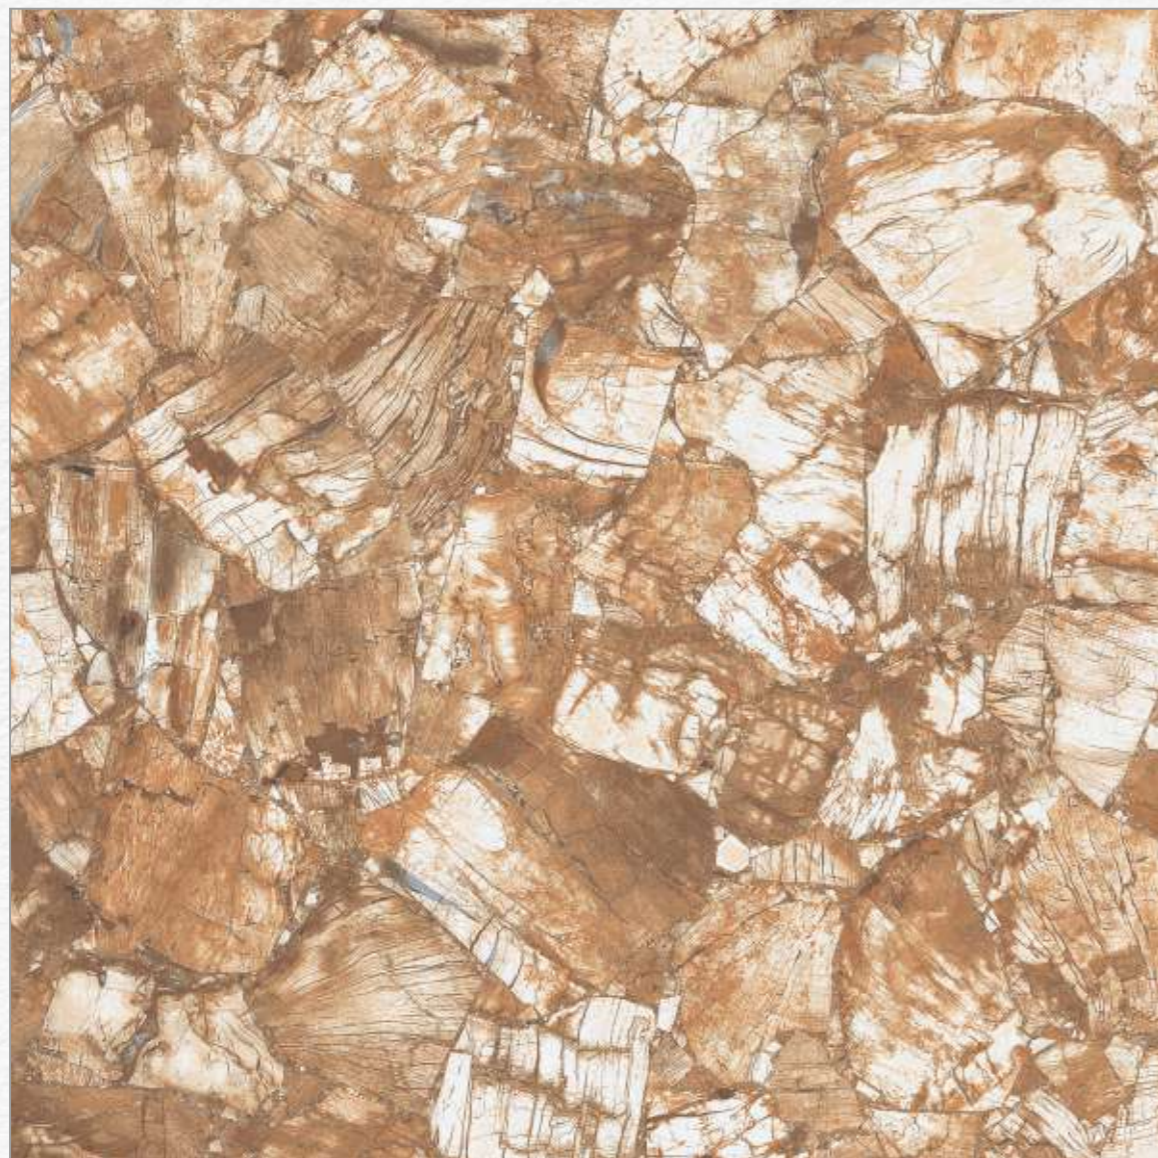

60x60 CM

Body Type
GVT/PGVT

Finish
Glossy

MERCURY BROWN

Random 3