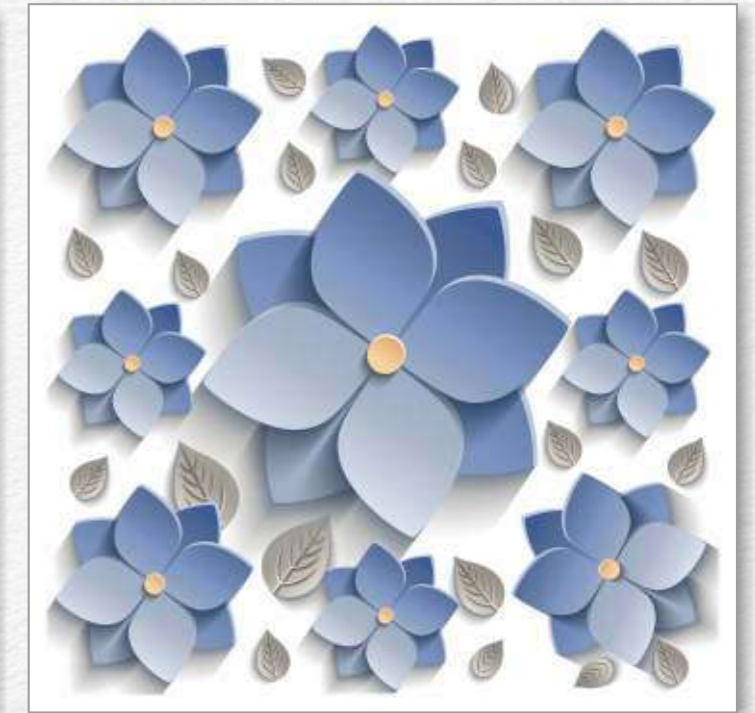

60x60 CM

Body Type
GVT/PGVT

Finish
Glossy

BLING FLOWER

Random 1