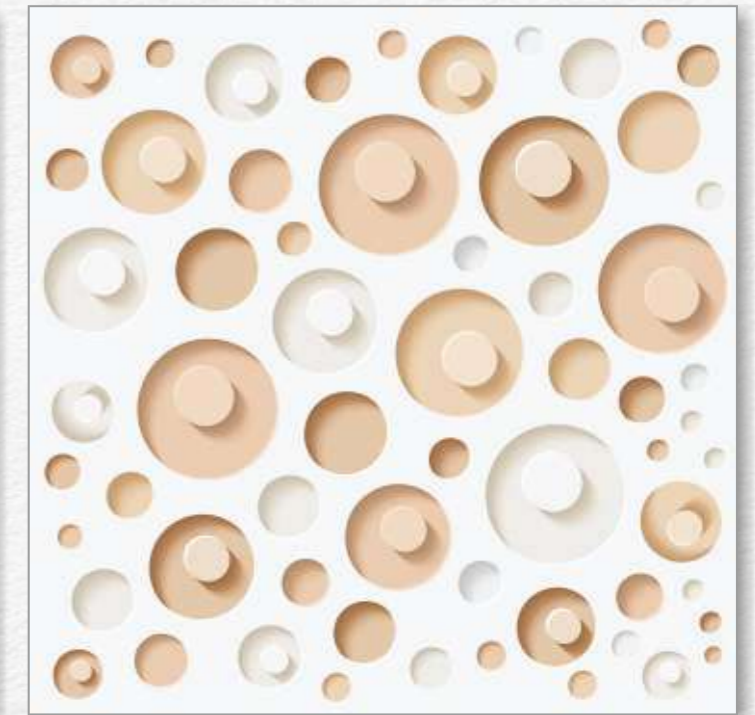

60x60 CM

Body Type
GVT/PGVT

Finish
Glossy

WHITE BROWN

Random 1