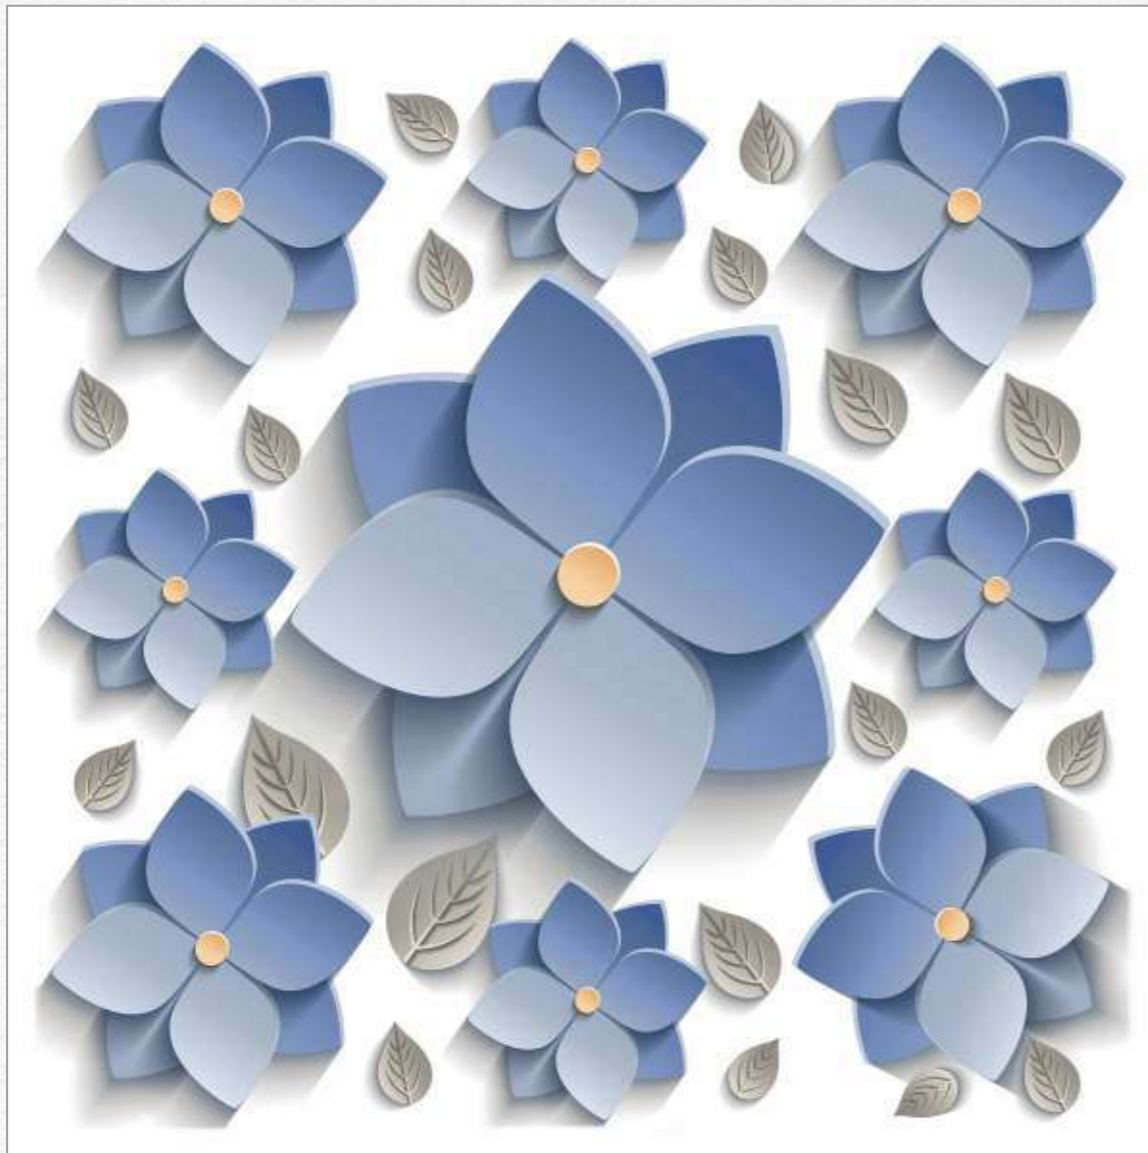

60x60 CM

Body Type
GVT/PGVT

Finish
Glossy

BLING FLOWER

Random 1