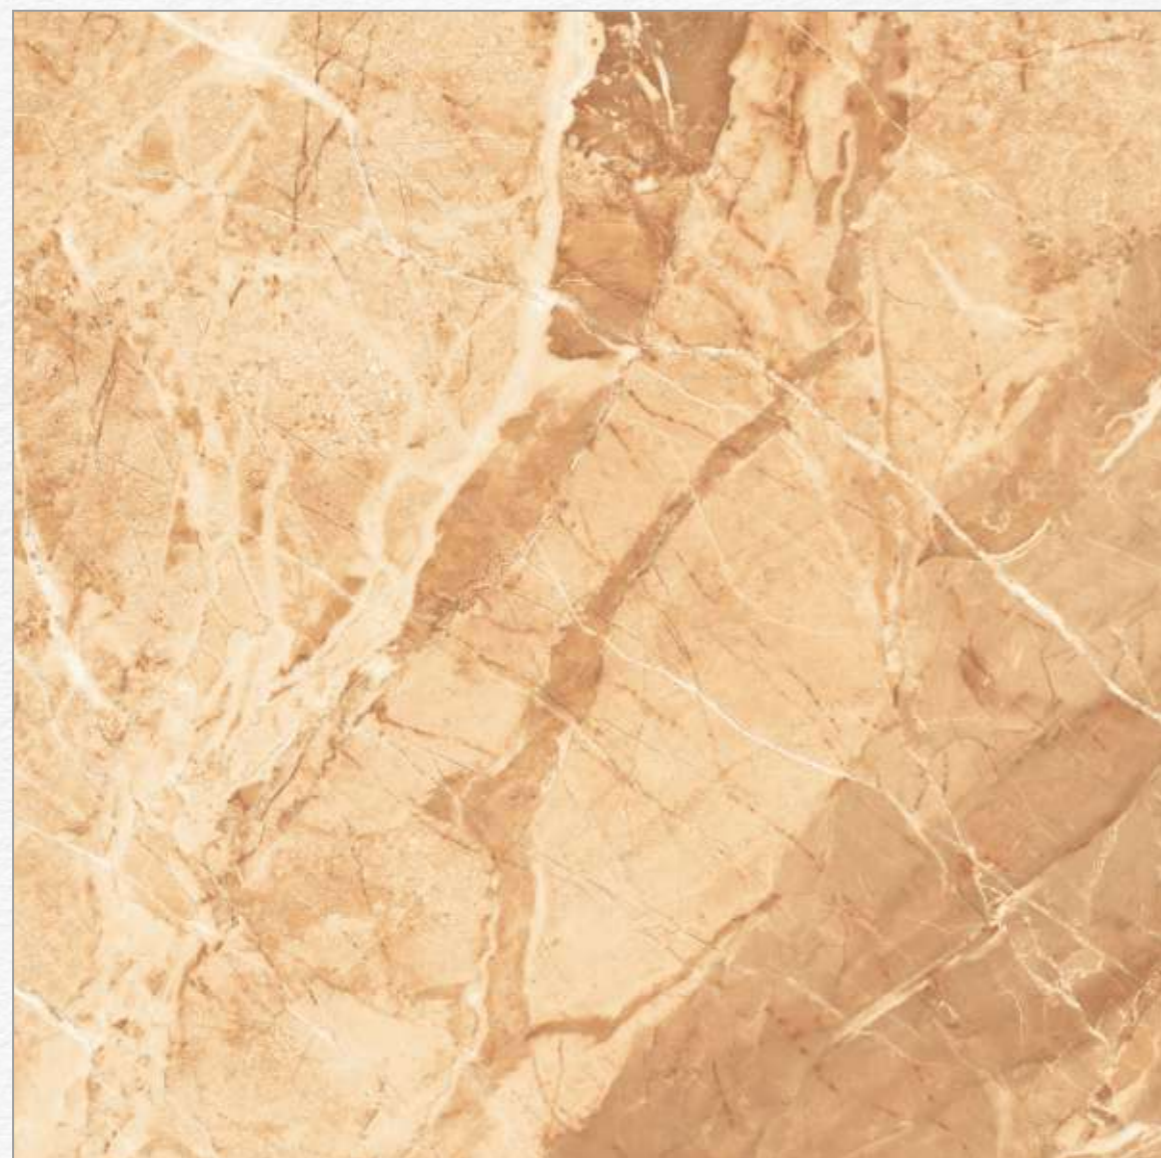

Finish
Glossy

ZENITH WHITE

Random 4

ZENITH WHITE

60x60 CM

Body Type
GVT/PGVT

Finish
Glossy

ZURICH