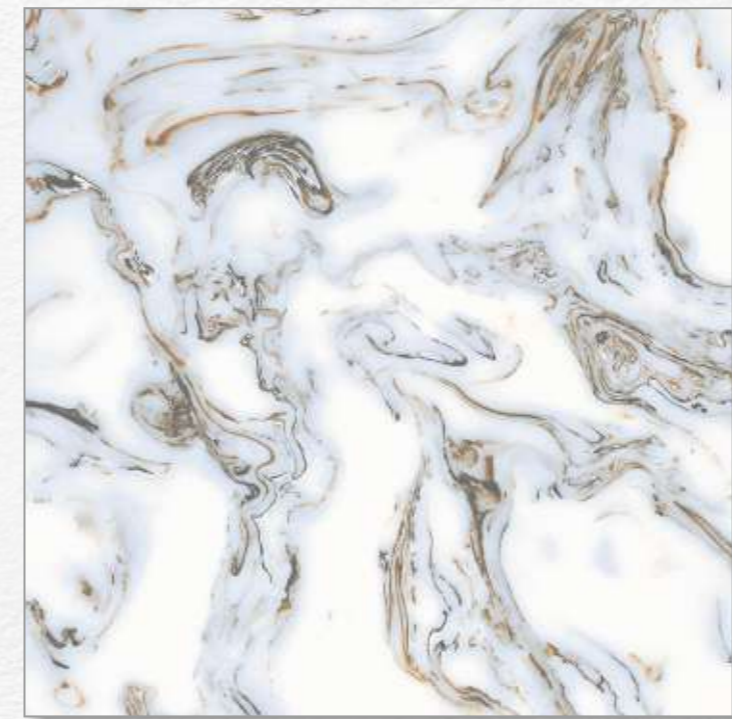

60x60 CM

Body Type
GVT/PGVT

Finish
Glossy

VENUS WHITE

Random 1