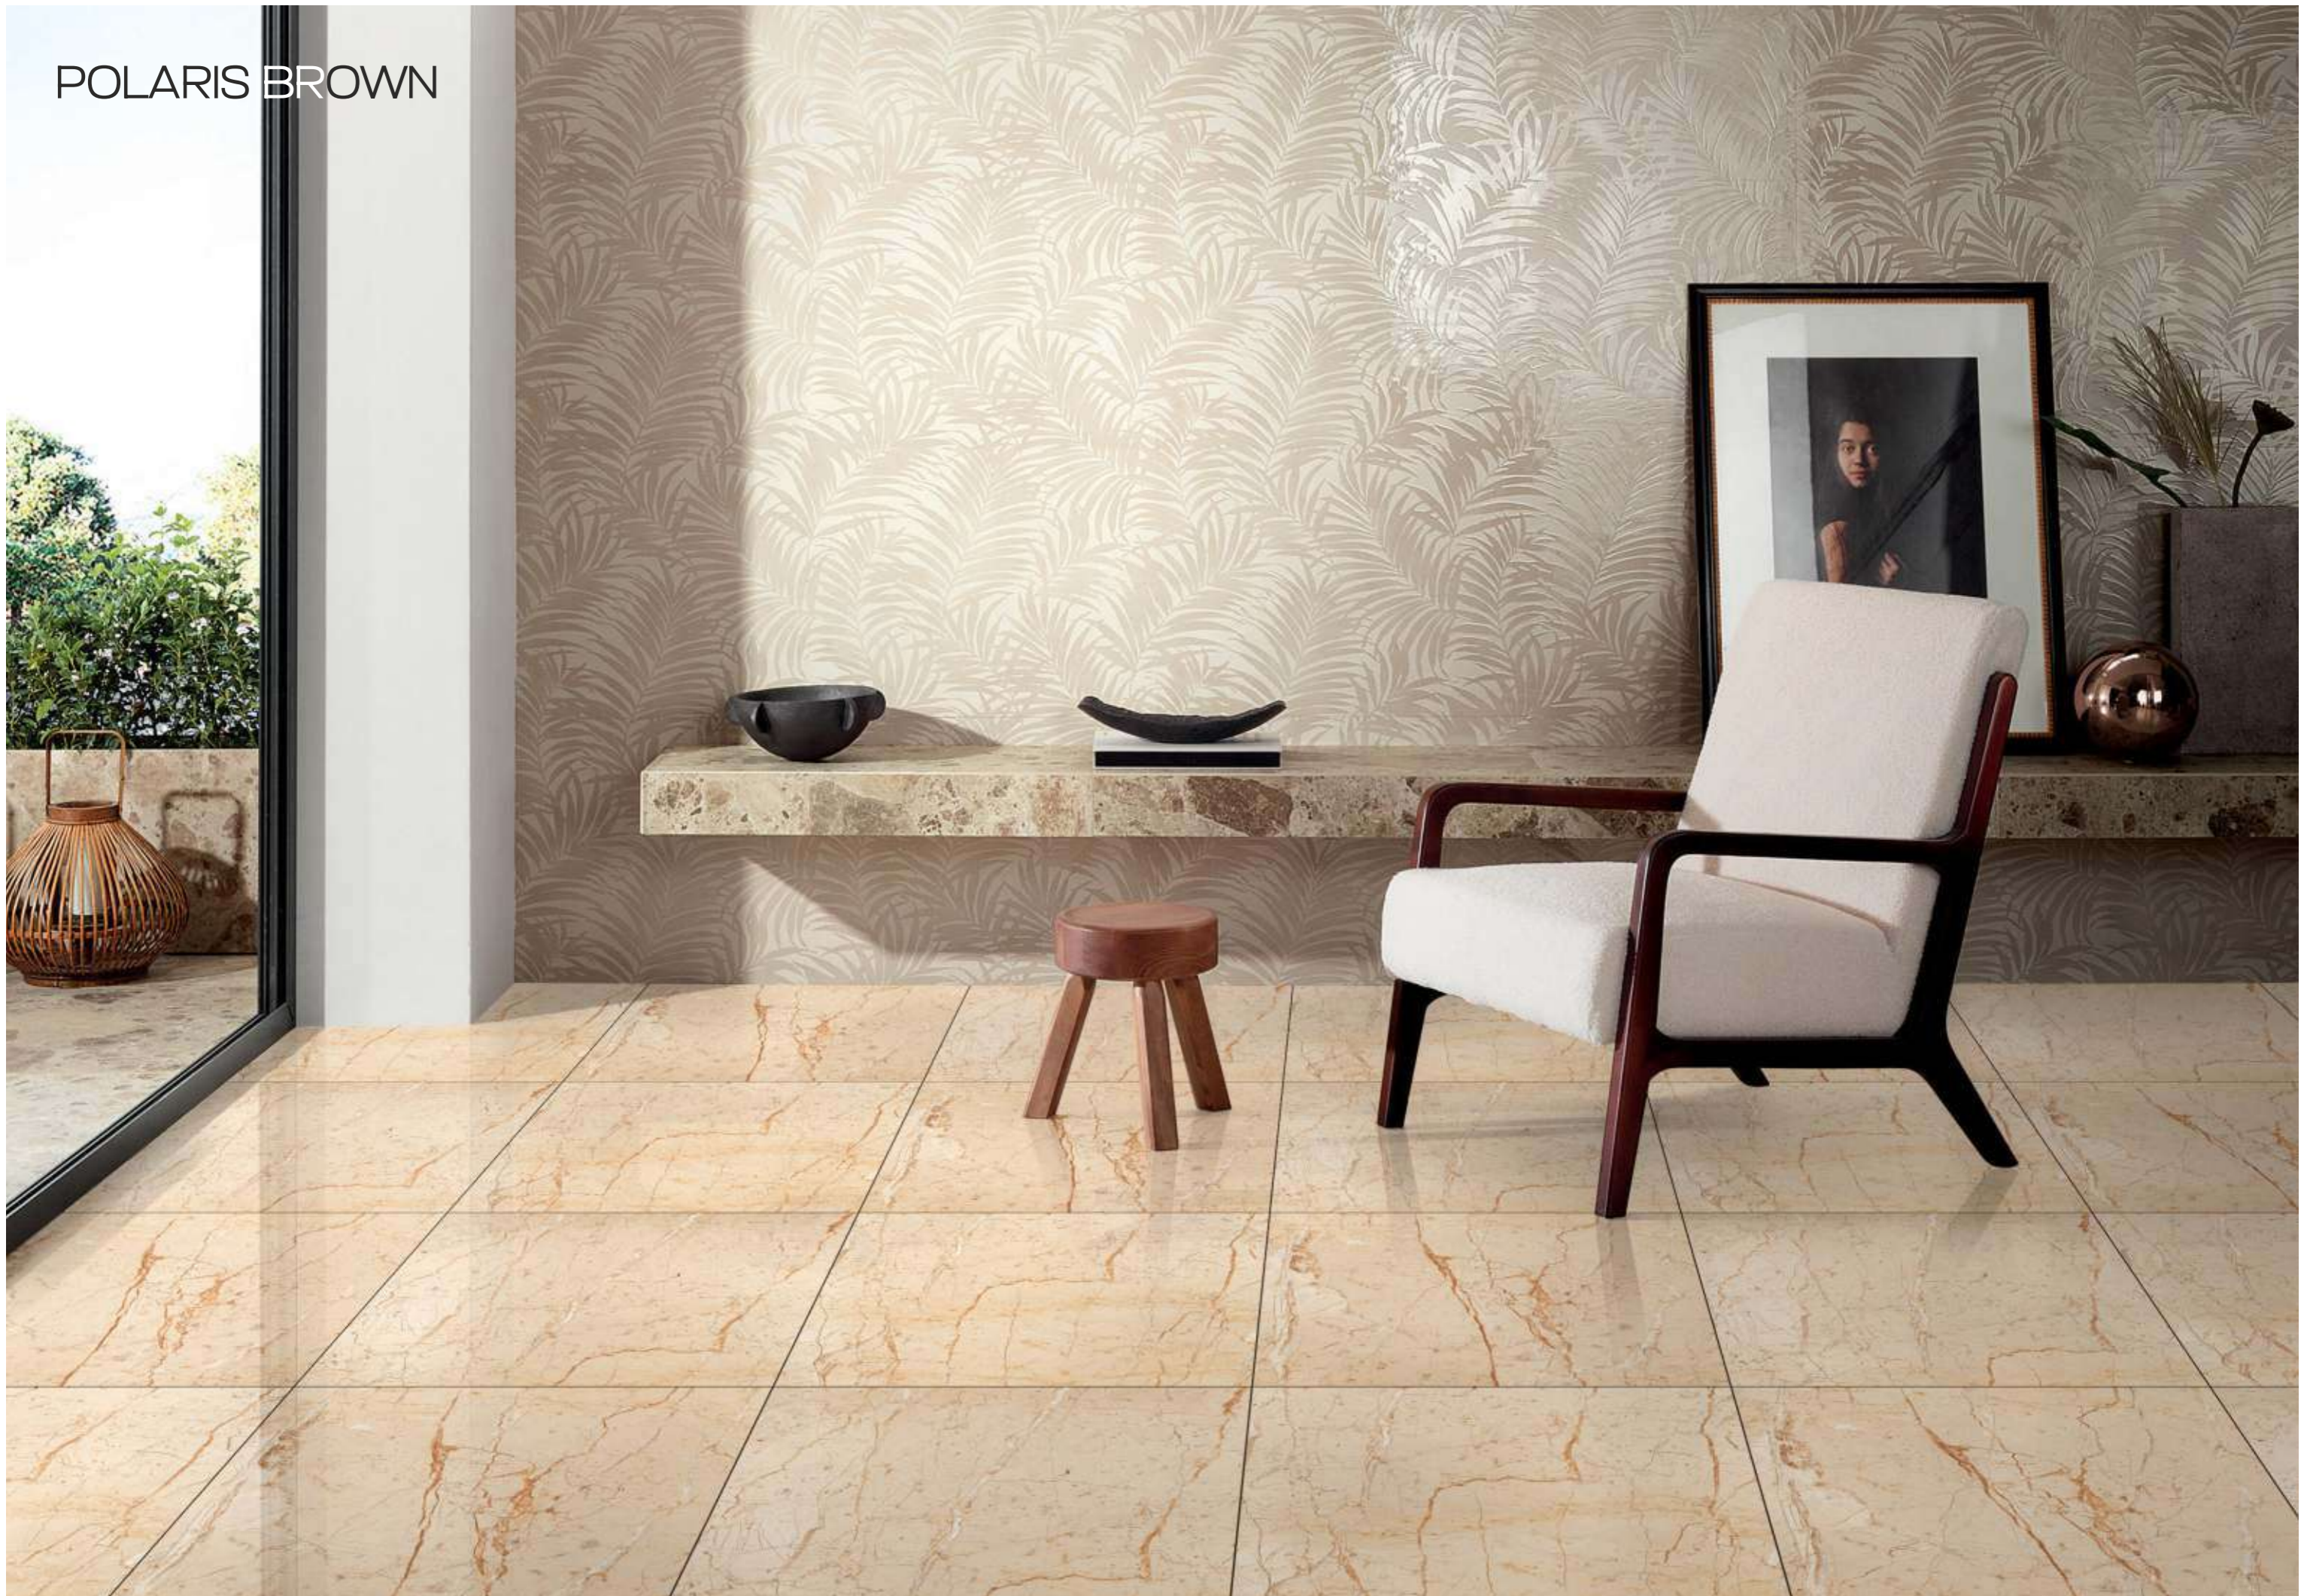

Random 3

POLARIS BROWN

60x60 CM

Body Type
GVT/PGVT

Finish
Glossy

PROD OPTIC

Random 2

60x60 CM