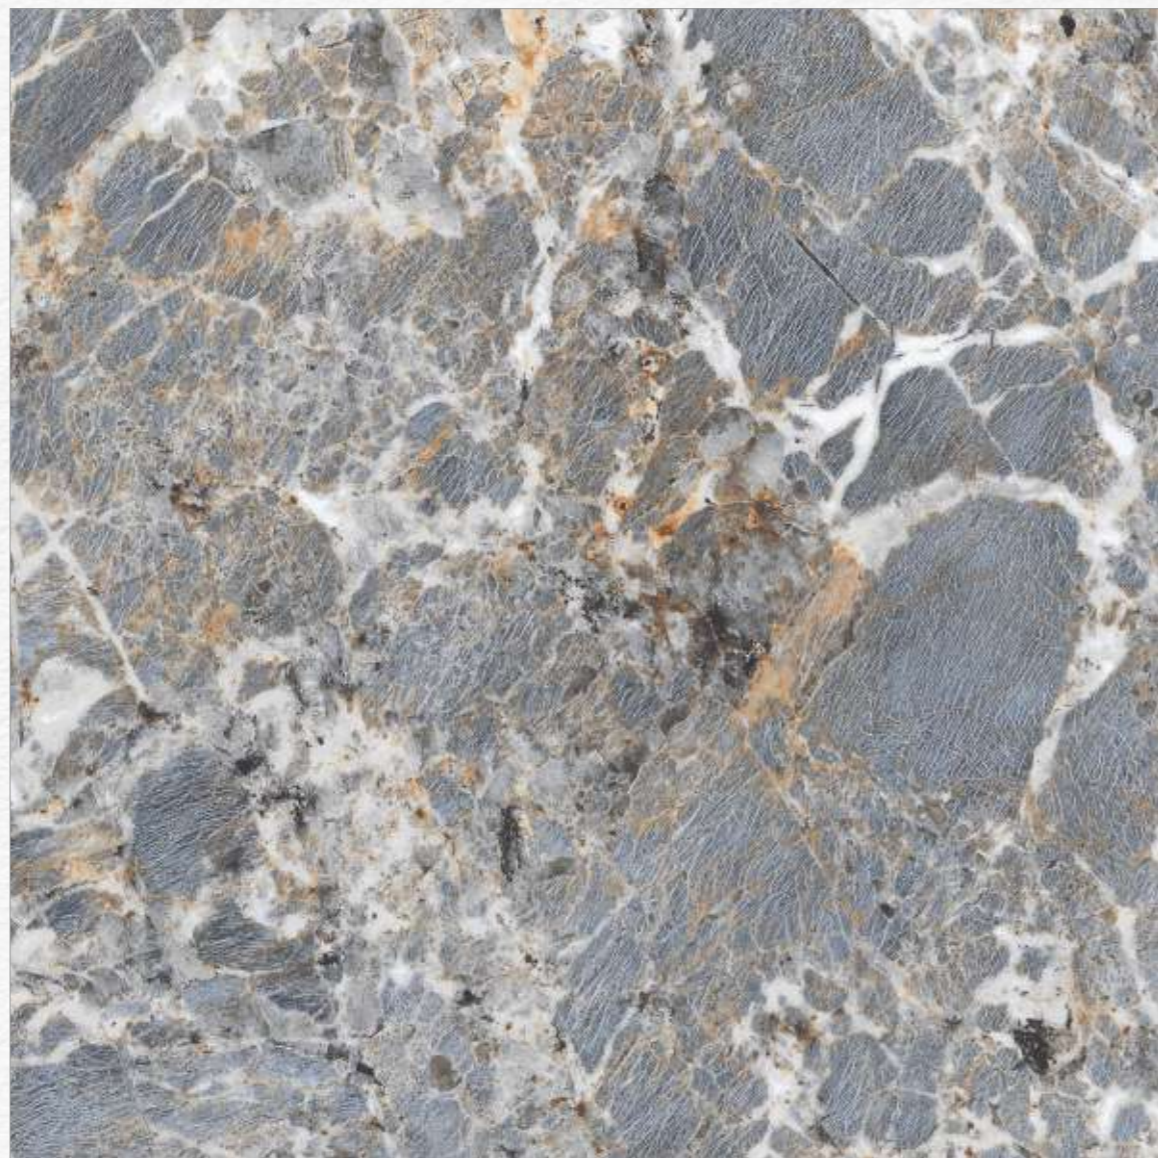

60x60 CM

Body Type
GVT/PGVT

Finish
Glossy

EMPRADOR BLUE

Random 4