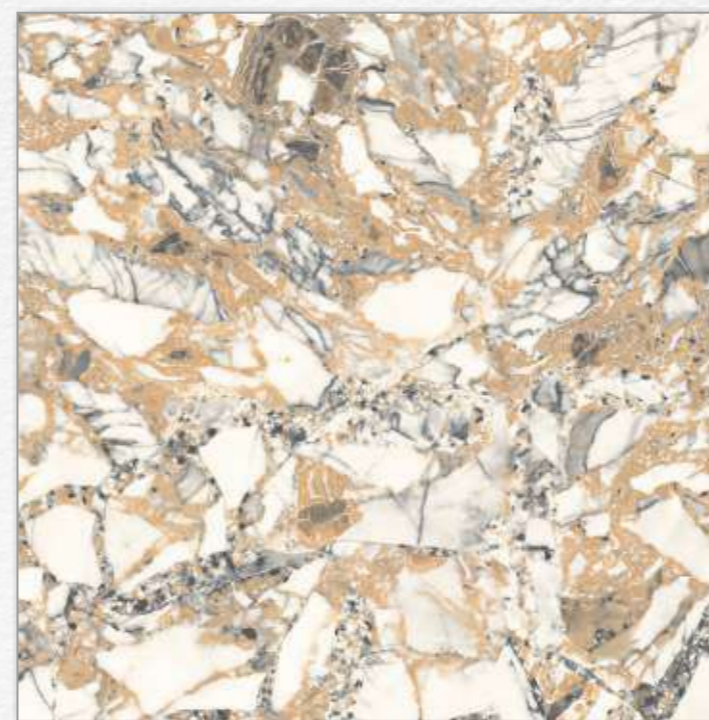

60x60 CM

Body Type
GVT/PGVT

Finish
Glossy

MARMOL MARBLE

Random 1