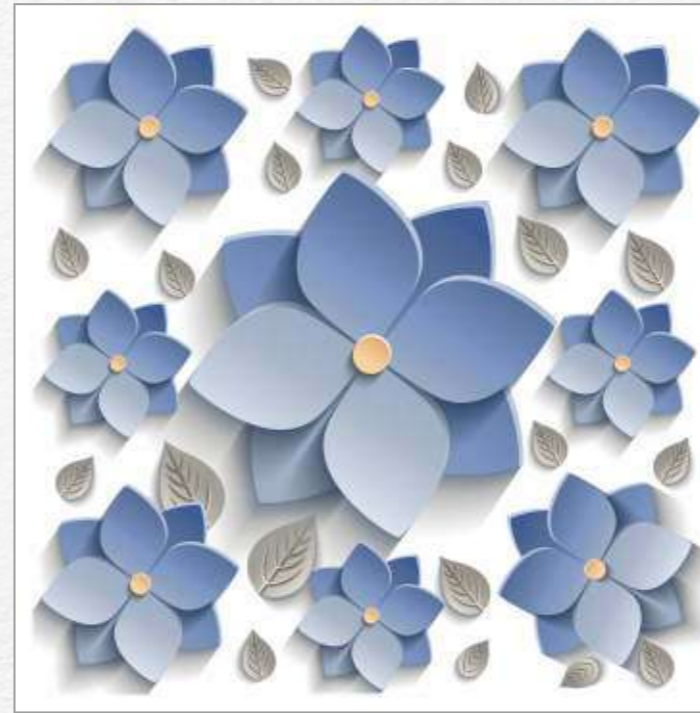

60x60 CM

Body Type
GVT/PGVT

Finish
Glossy

BLING FLOWER

Random 1