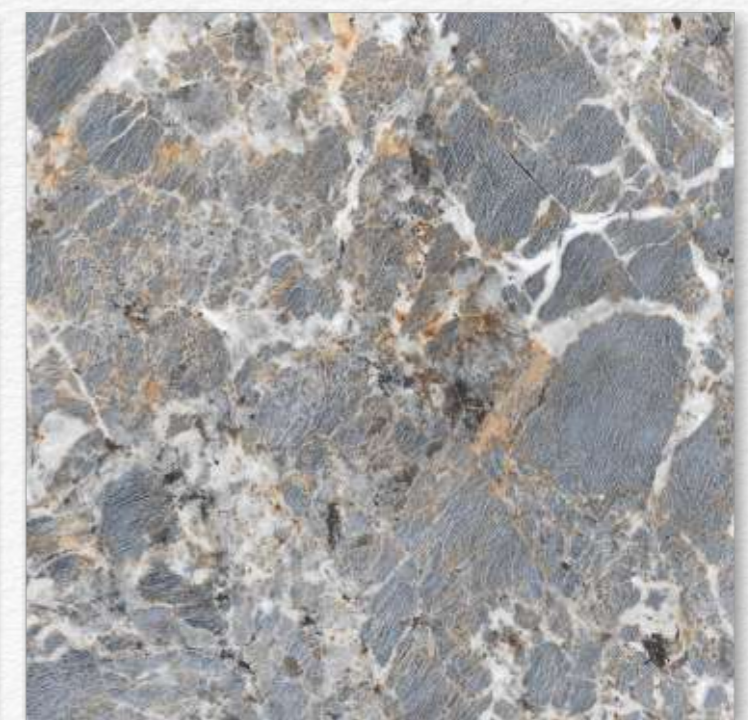

60x60 CM

Body Type
GVT/PGVT

Finish
Glossy

EMPRADOR BLUE

Random 4