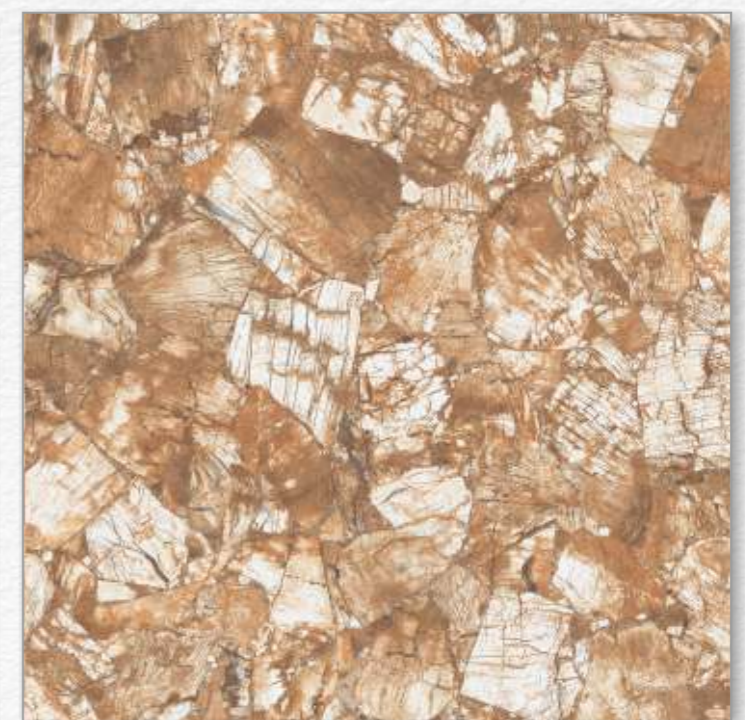

60x60 CM

Body Type
GVT/PGVT

Finish
Glossy

MERCURY BROWN

Random 3