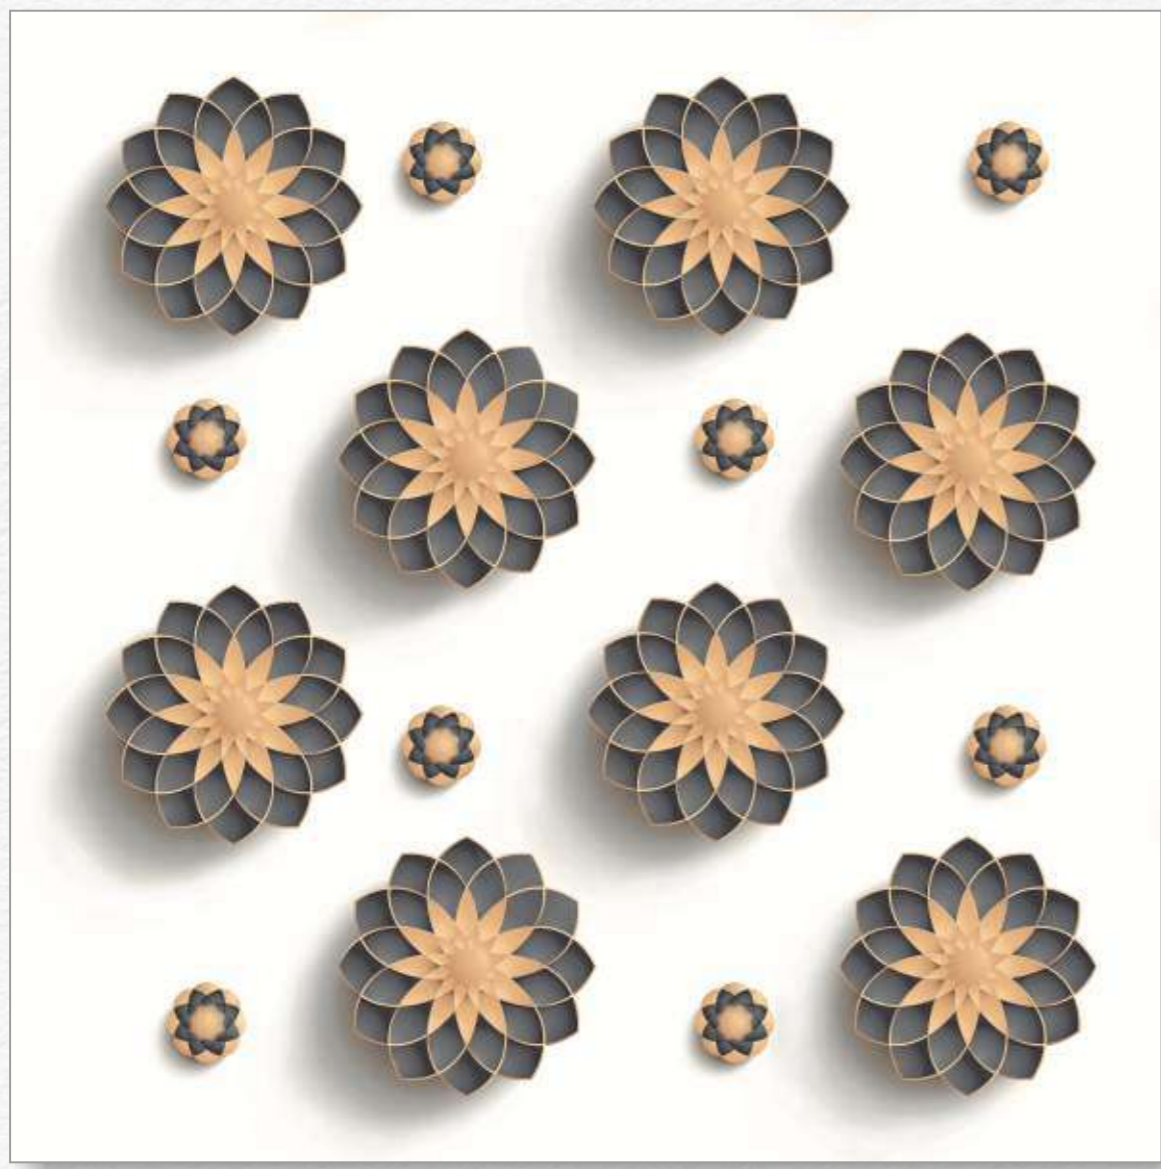

60x60 CM

Body Type
GVT/PGVT

Finish
Glossy

CHOCOLATE FLOWER

Random 1