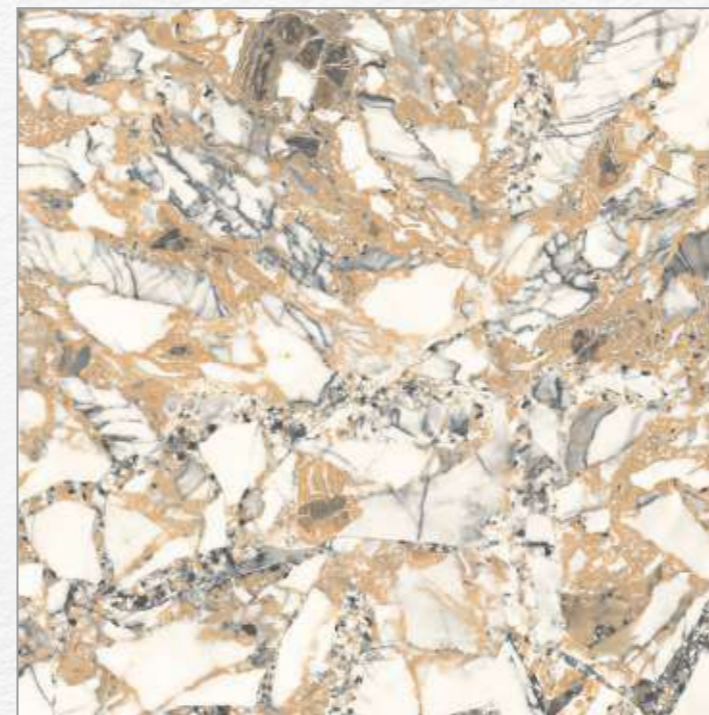

60x60 CM

Body Type
GVT/PGVT

Finish
Glossy

MARMOL MARBLE

Random 1