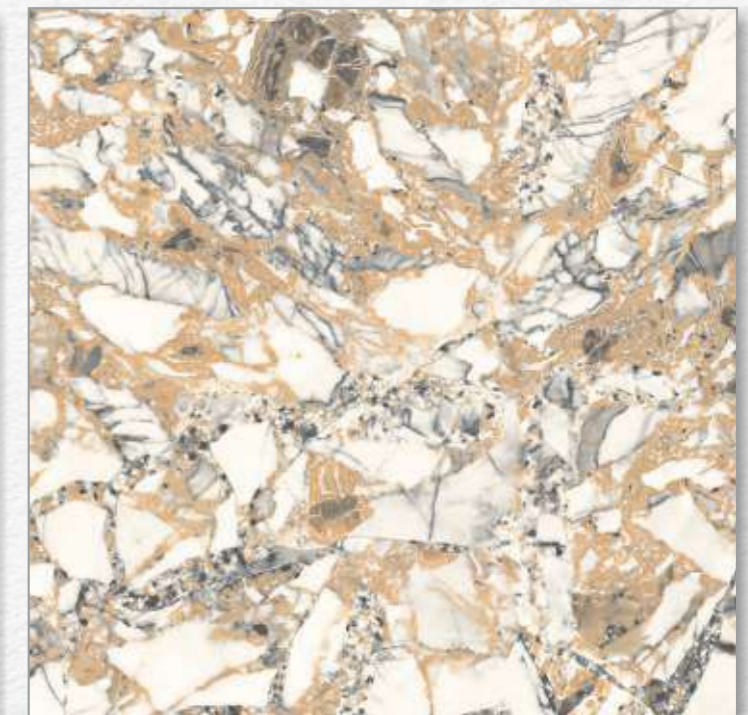

60x60 CM

Body Type
GVT/PGVT

Finish
Glossy

MARMOL MARBLE

Random 1