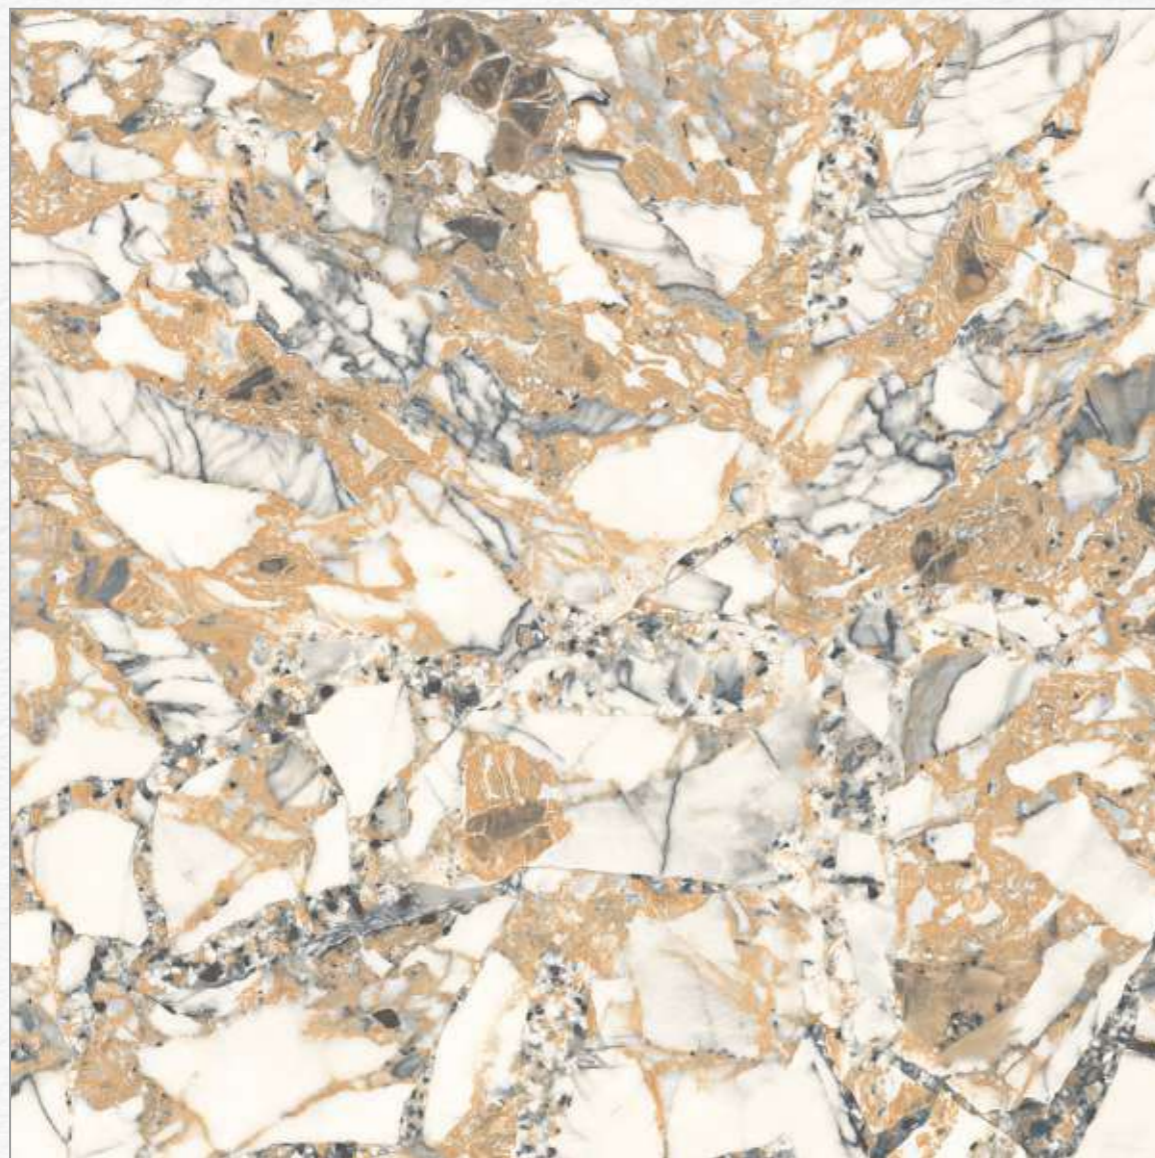

60x60 CM

Body Type
GVT/PGVT

Finish
Glossy

MARMOL MARBLE

Random 1