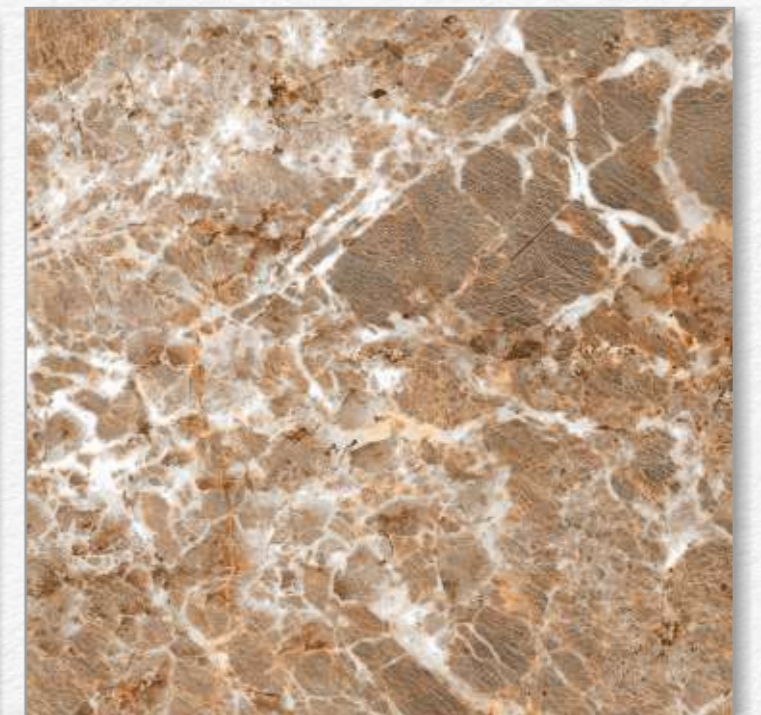

60x60 CM

Body Type
GVT/PGVT

Finish
Glossy

EMPRADOR RUBY

Random 4