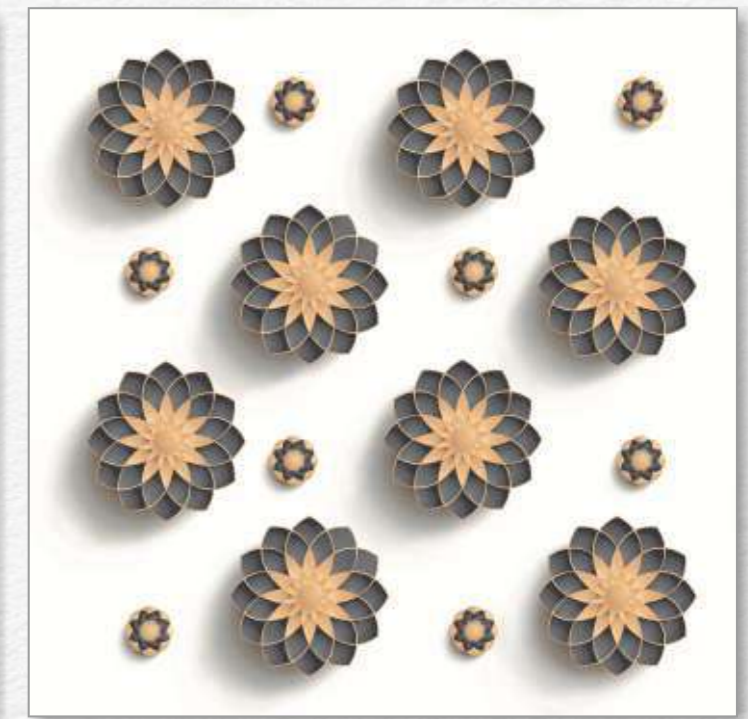

60x60 CM

Body Type
GVT/PGVT

Finish
Glossy

CHOCOLATE FLOWER

Random 1