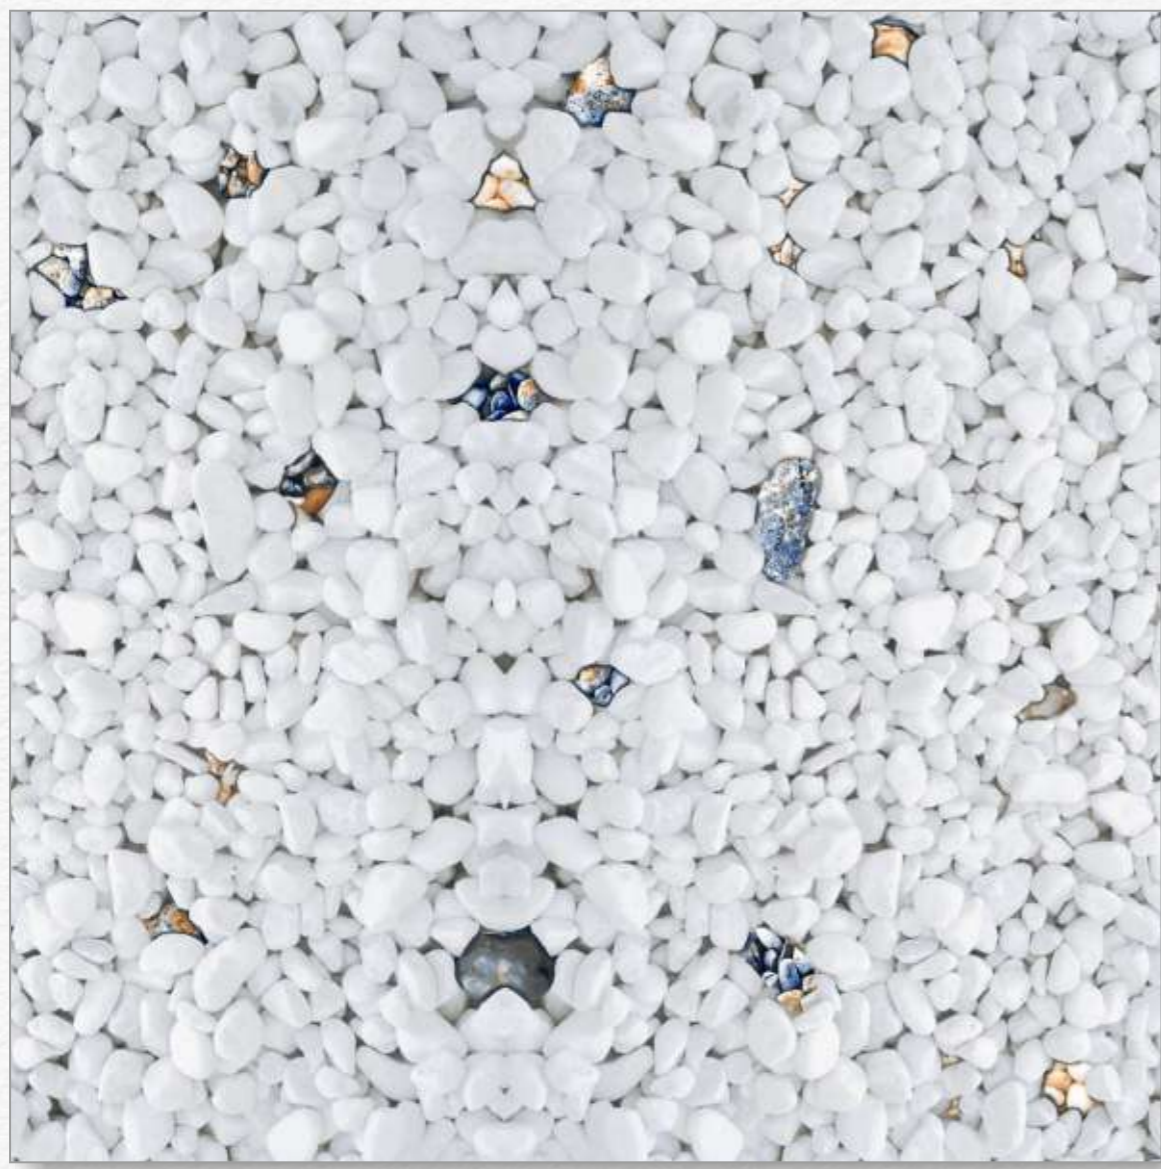

Random 1

60x60 CM

Body Type
GVT/PGVT

Finish
Glossy

WHITE STONE

Random 1

60x60 CM

Body Type
GVT/PGVT