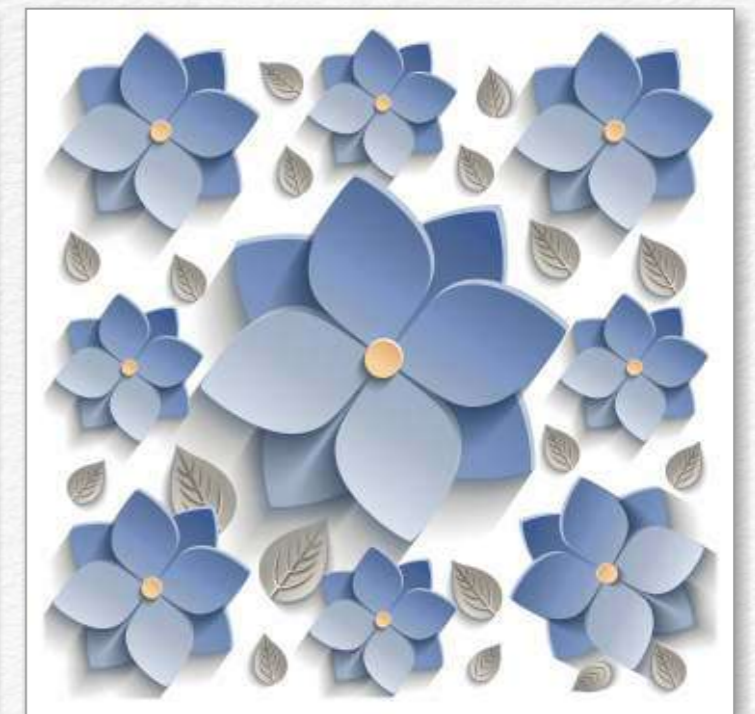

60x60 CM

Body Type
GVT/PGVT

Finish
Glossy

BLING FLOWER

Random 1