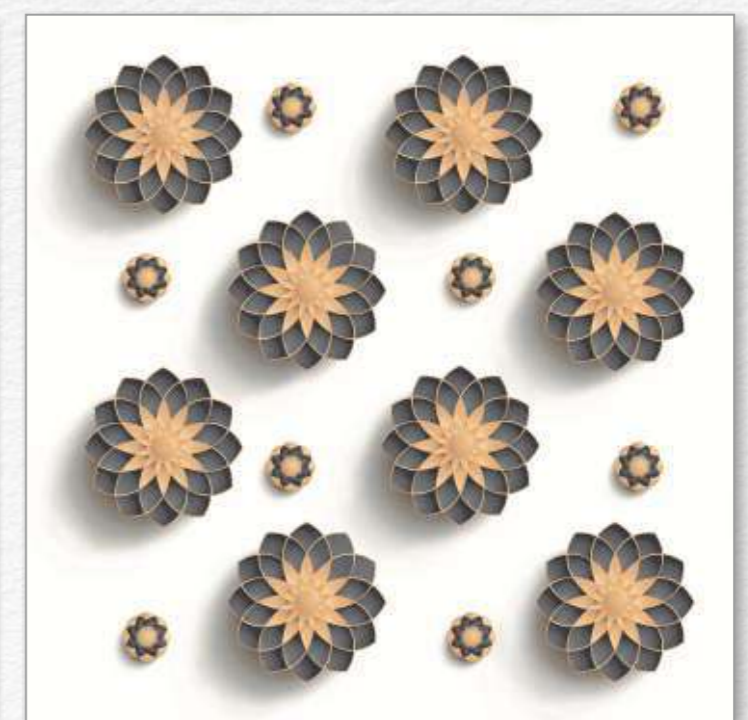

60x60 CM

Body Type
GVT/PGVT

Finish
Glossy

CHOCOLATE FLOWER

Random 1