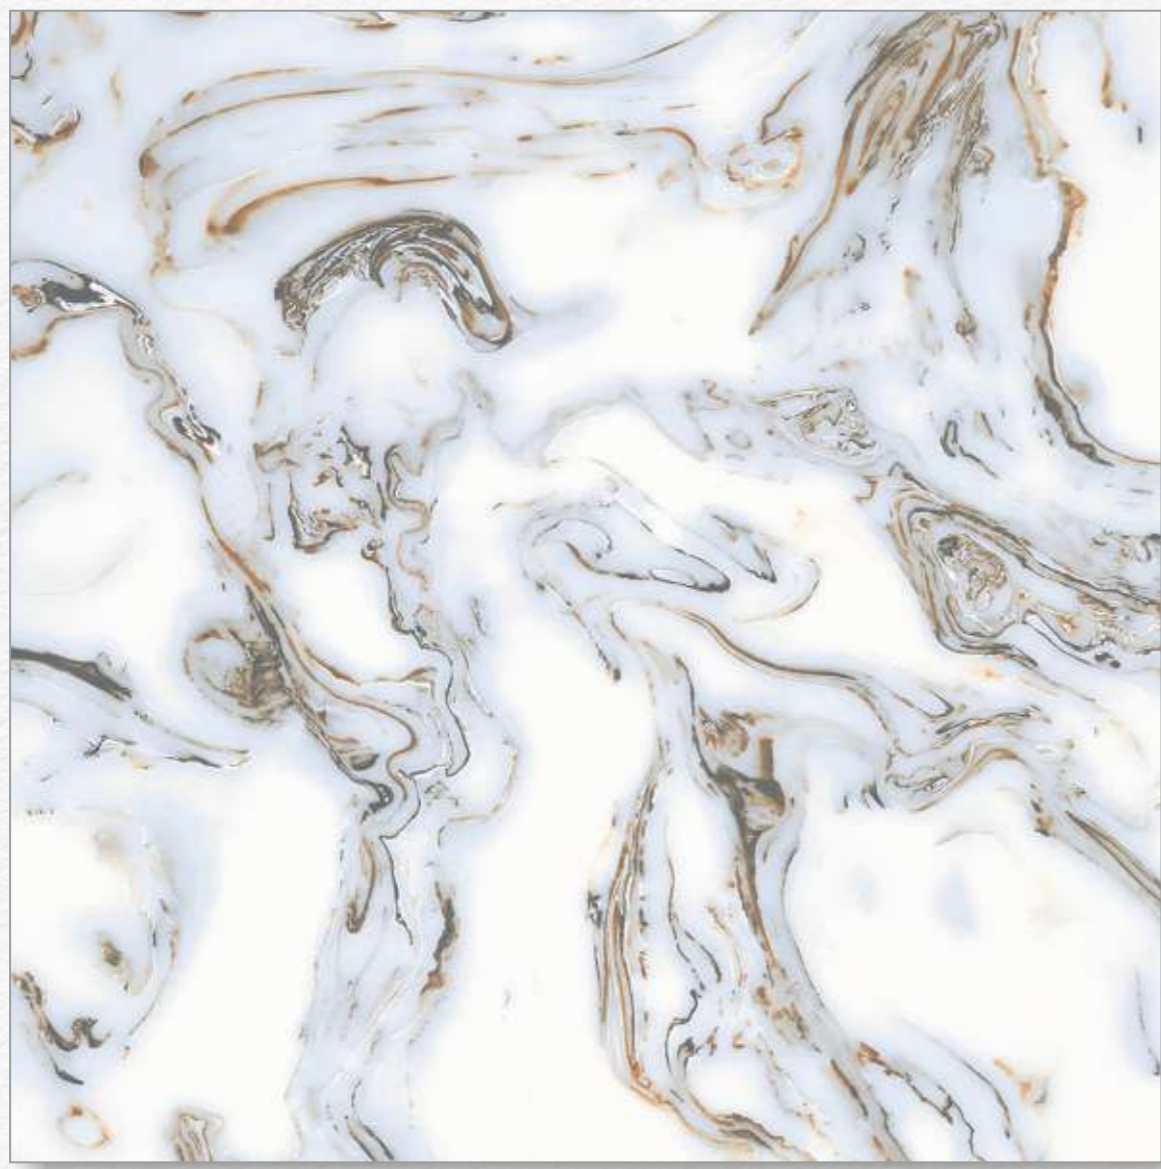

60x60 CM

Body Type
GVT/PGVT

Finish
Glossy

VENUS WHITE

Random 1