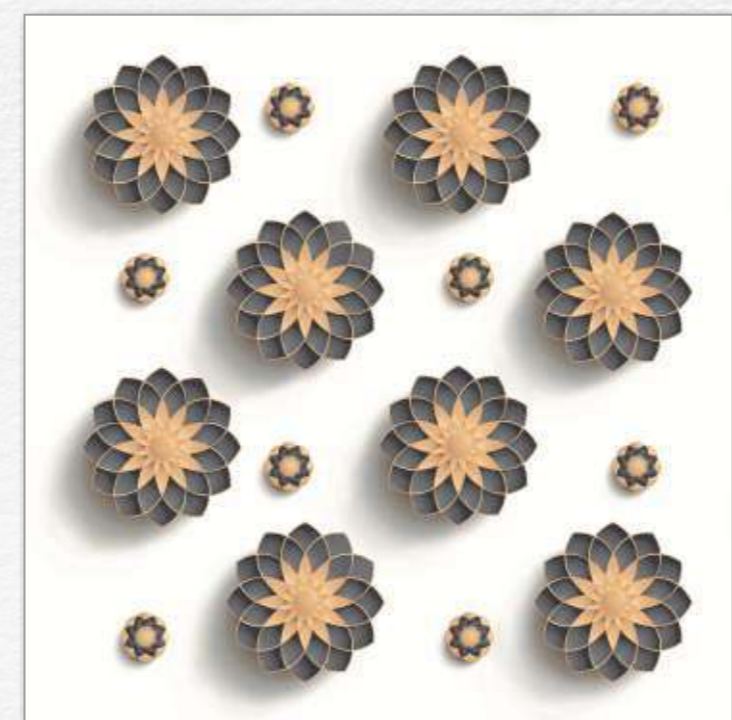

60x60 CM

Body Type
GVT/PGVT

Finish
Glossy

CHOCOLATE FLOWER

Random 1