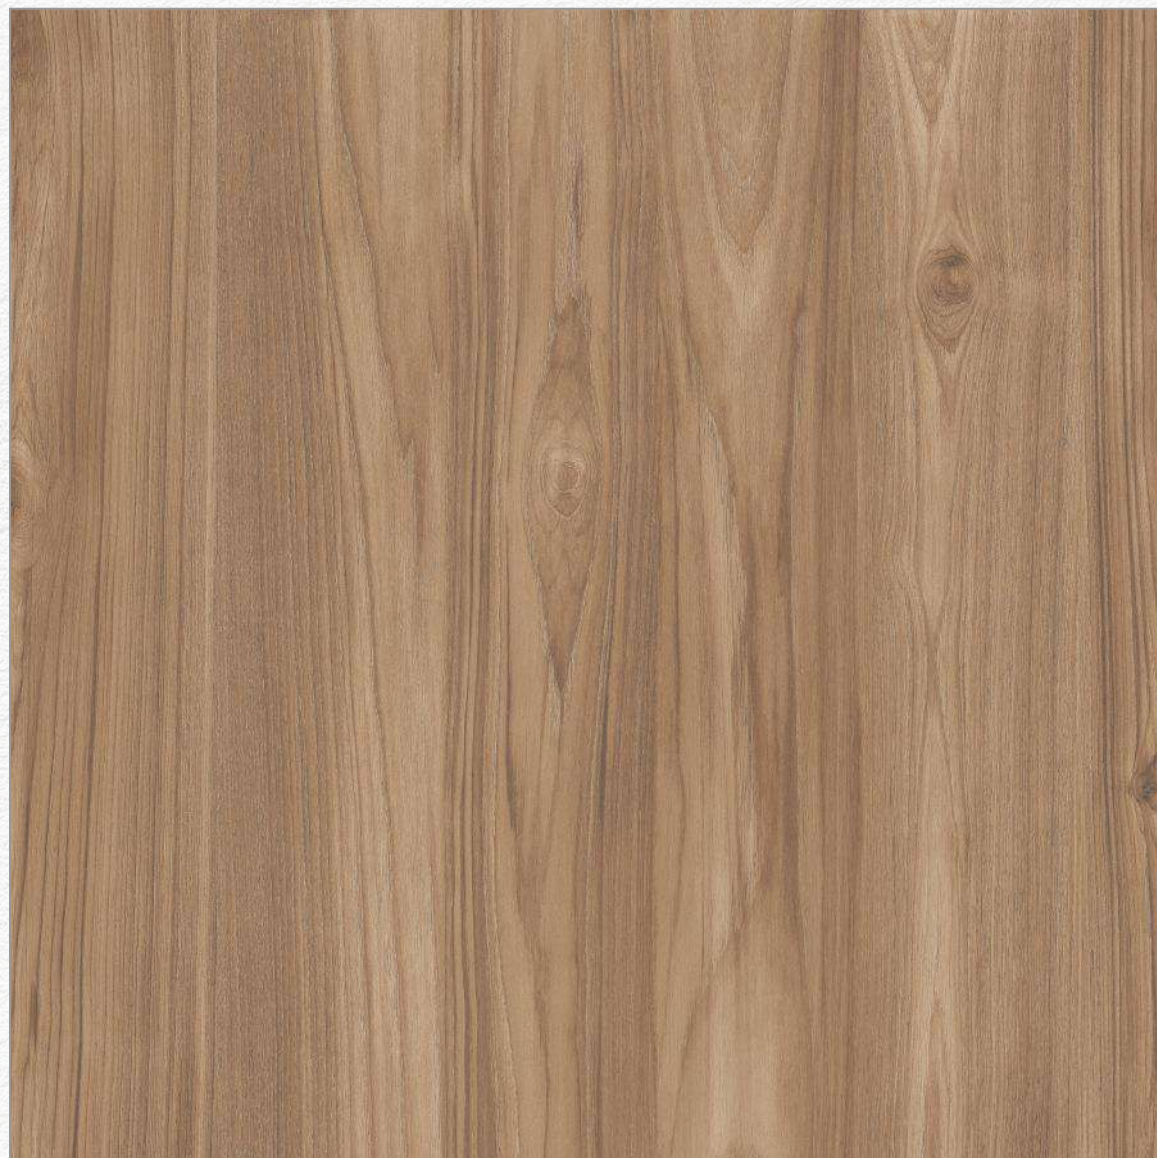

60x60 CM

Body Type
GVT/PGVT

Finish
Matt

TAJ WOOD BROWN

Random 2