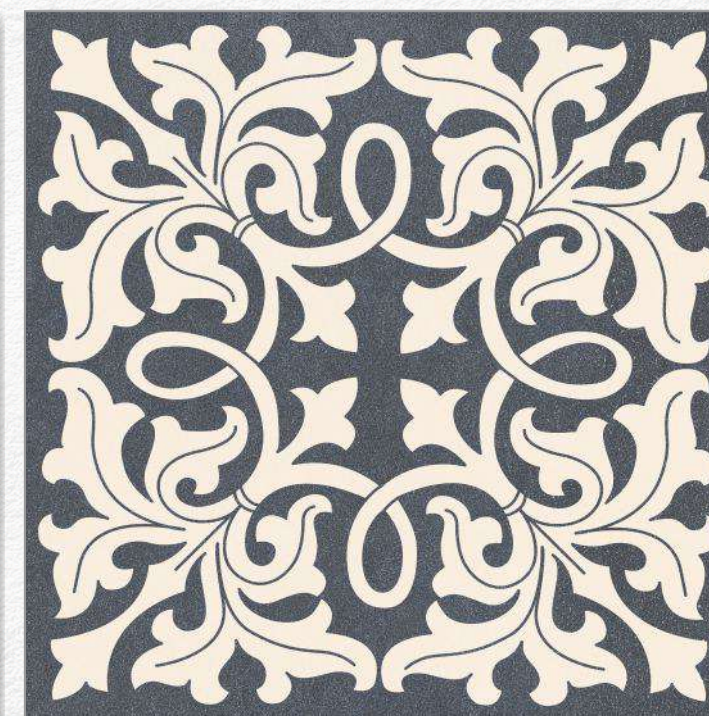

60x60 CM

Body Type
GVT/PGVT

Finish
Matt

RIVOLI DECOR-2

Random 1