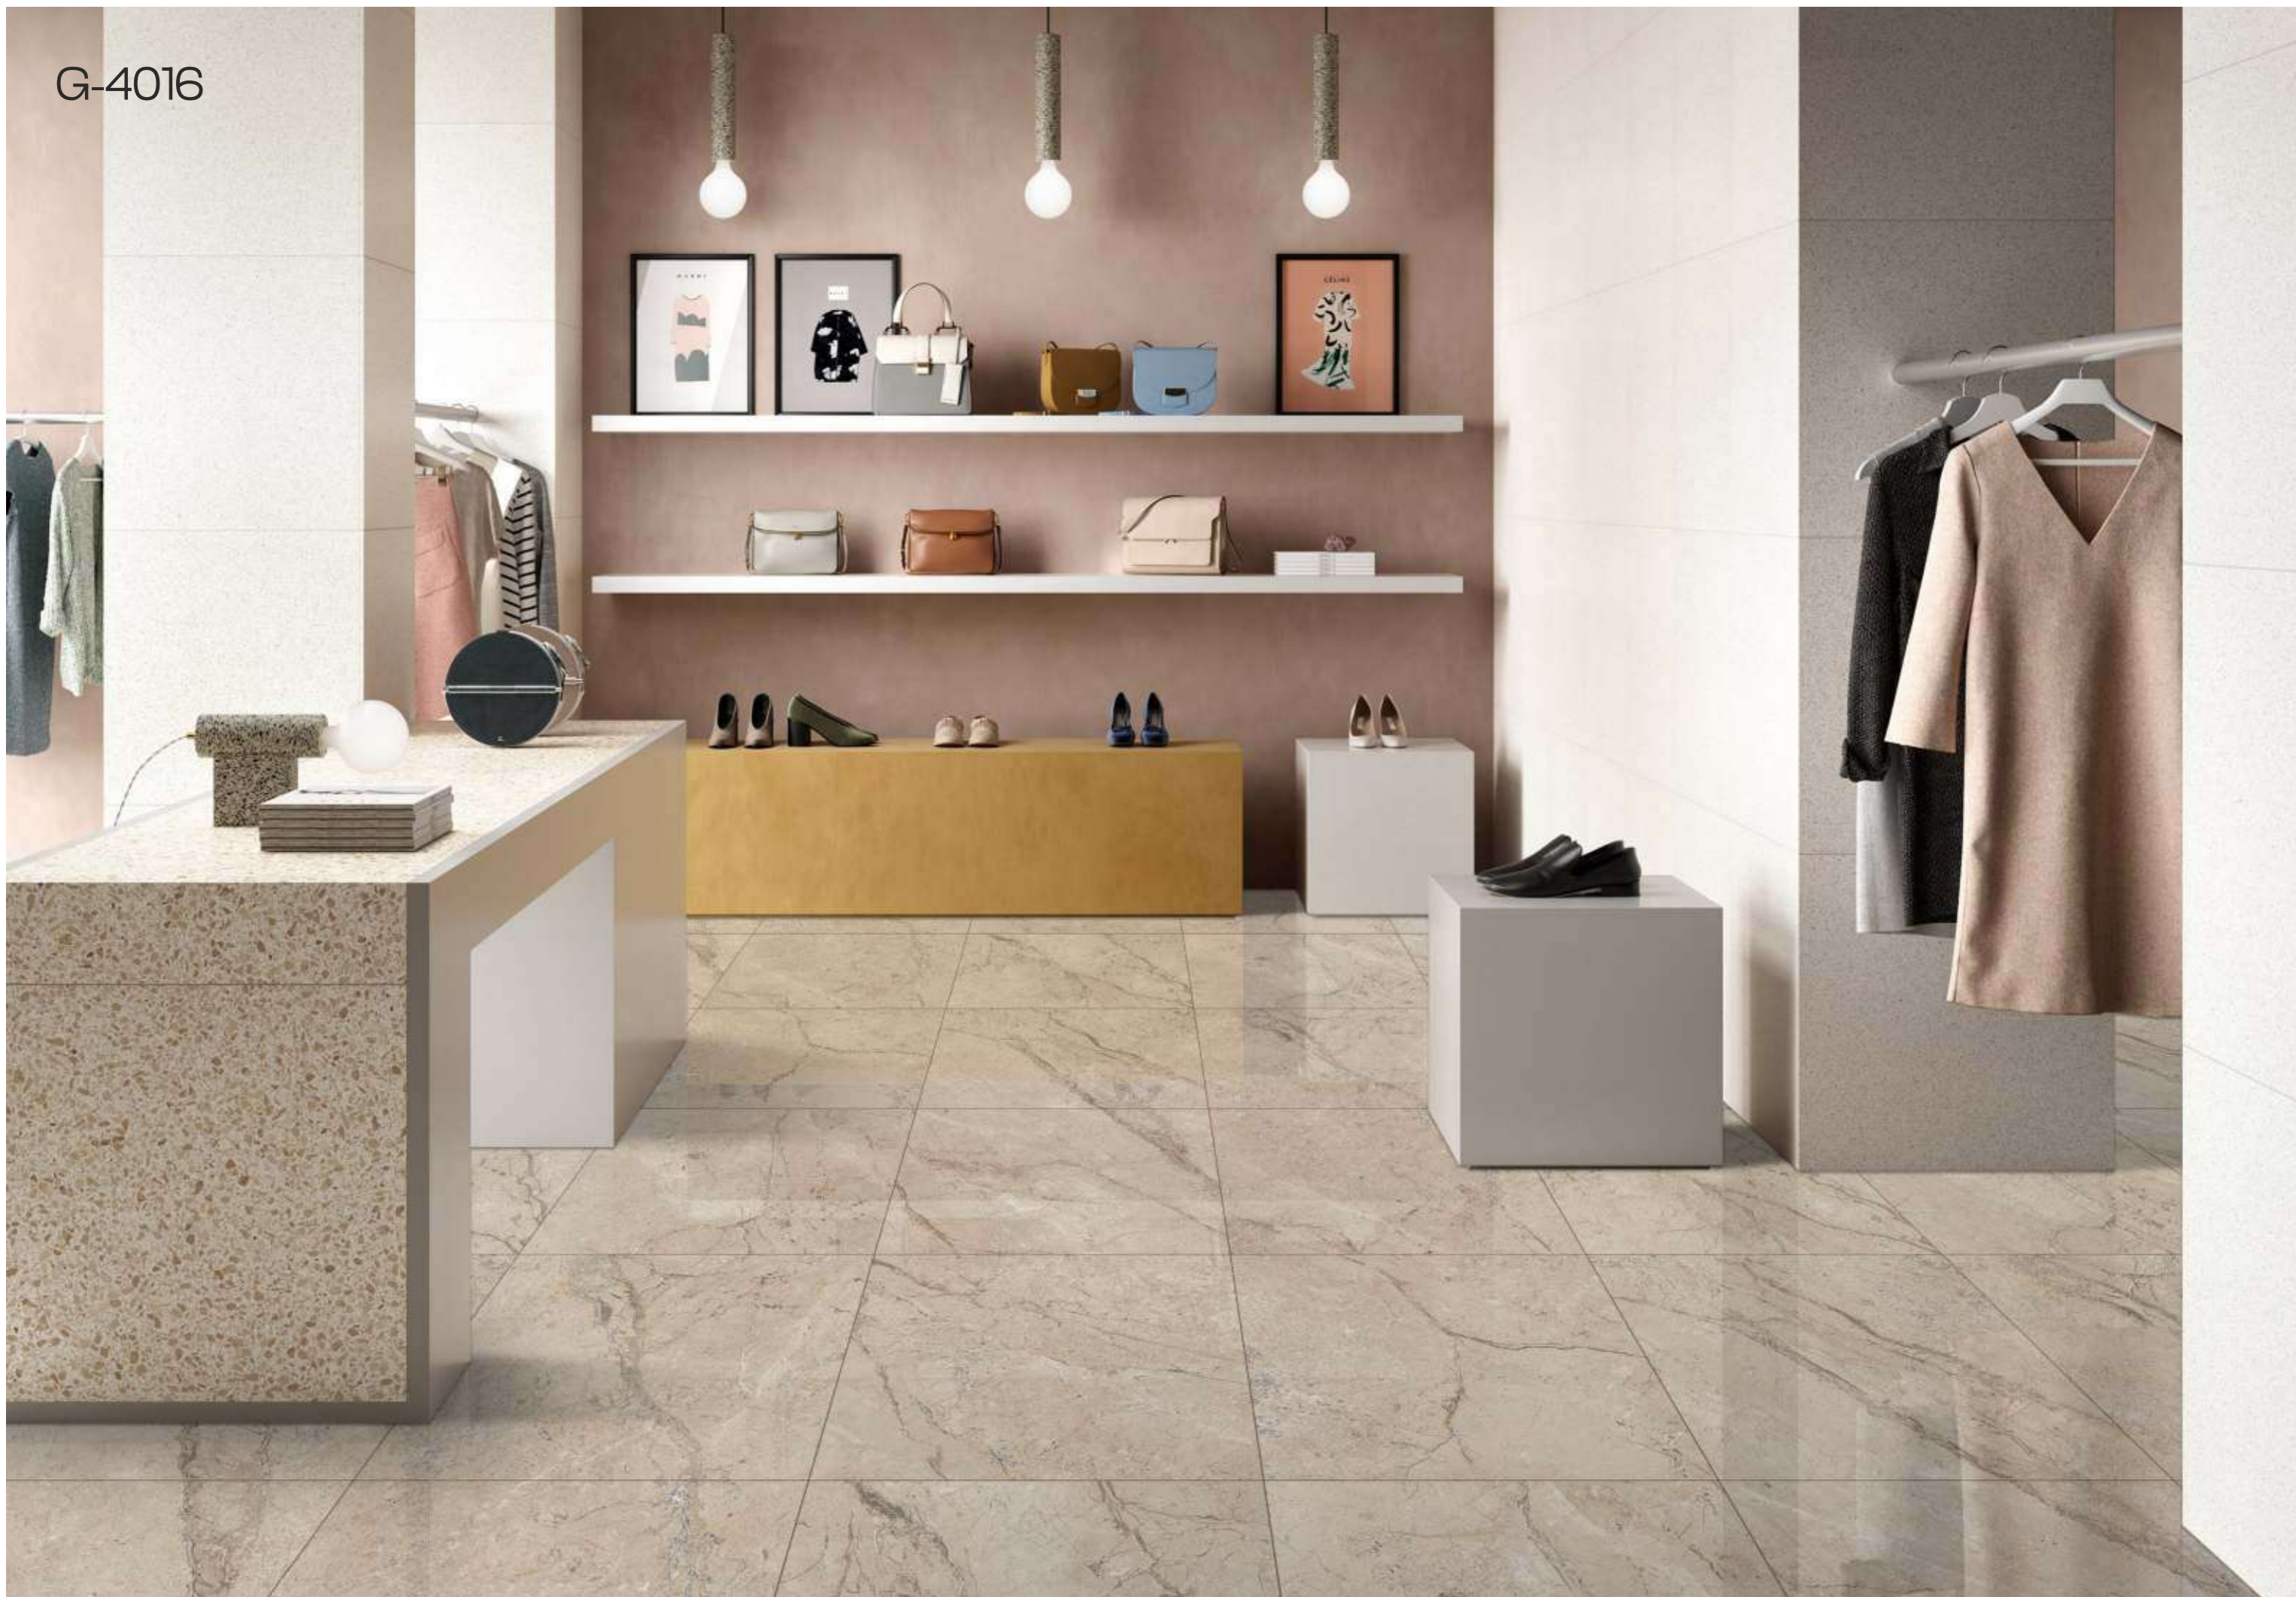

Body Type
GVT/PGVT

Finish
Glossy

G-4016

Random 8

G-4016

60x60 CM

Body Type
GVT/PGVT

Finish
Glossy