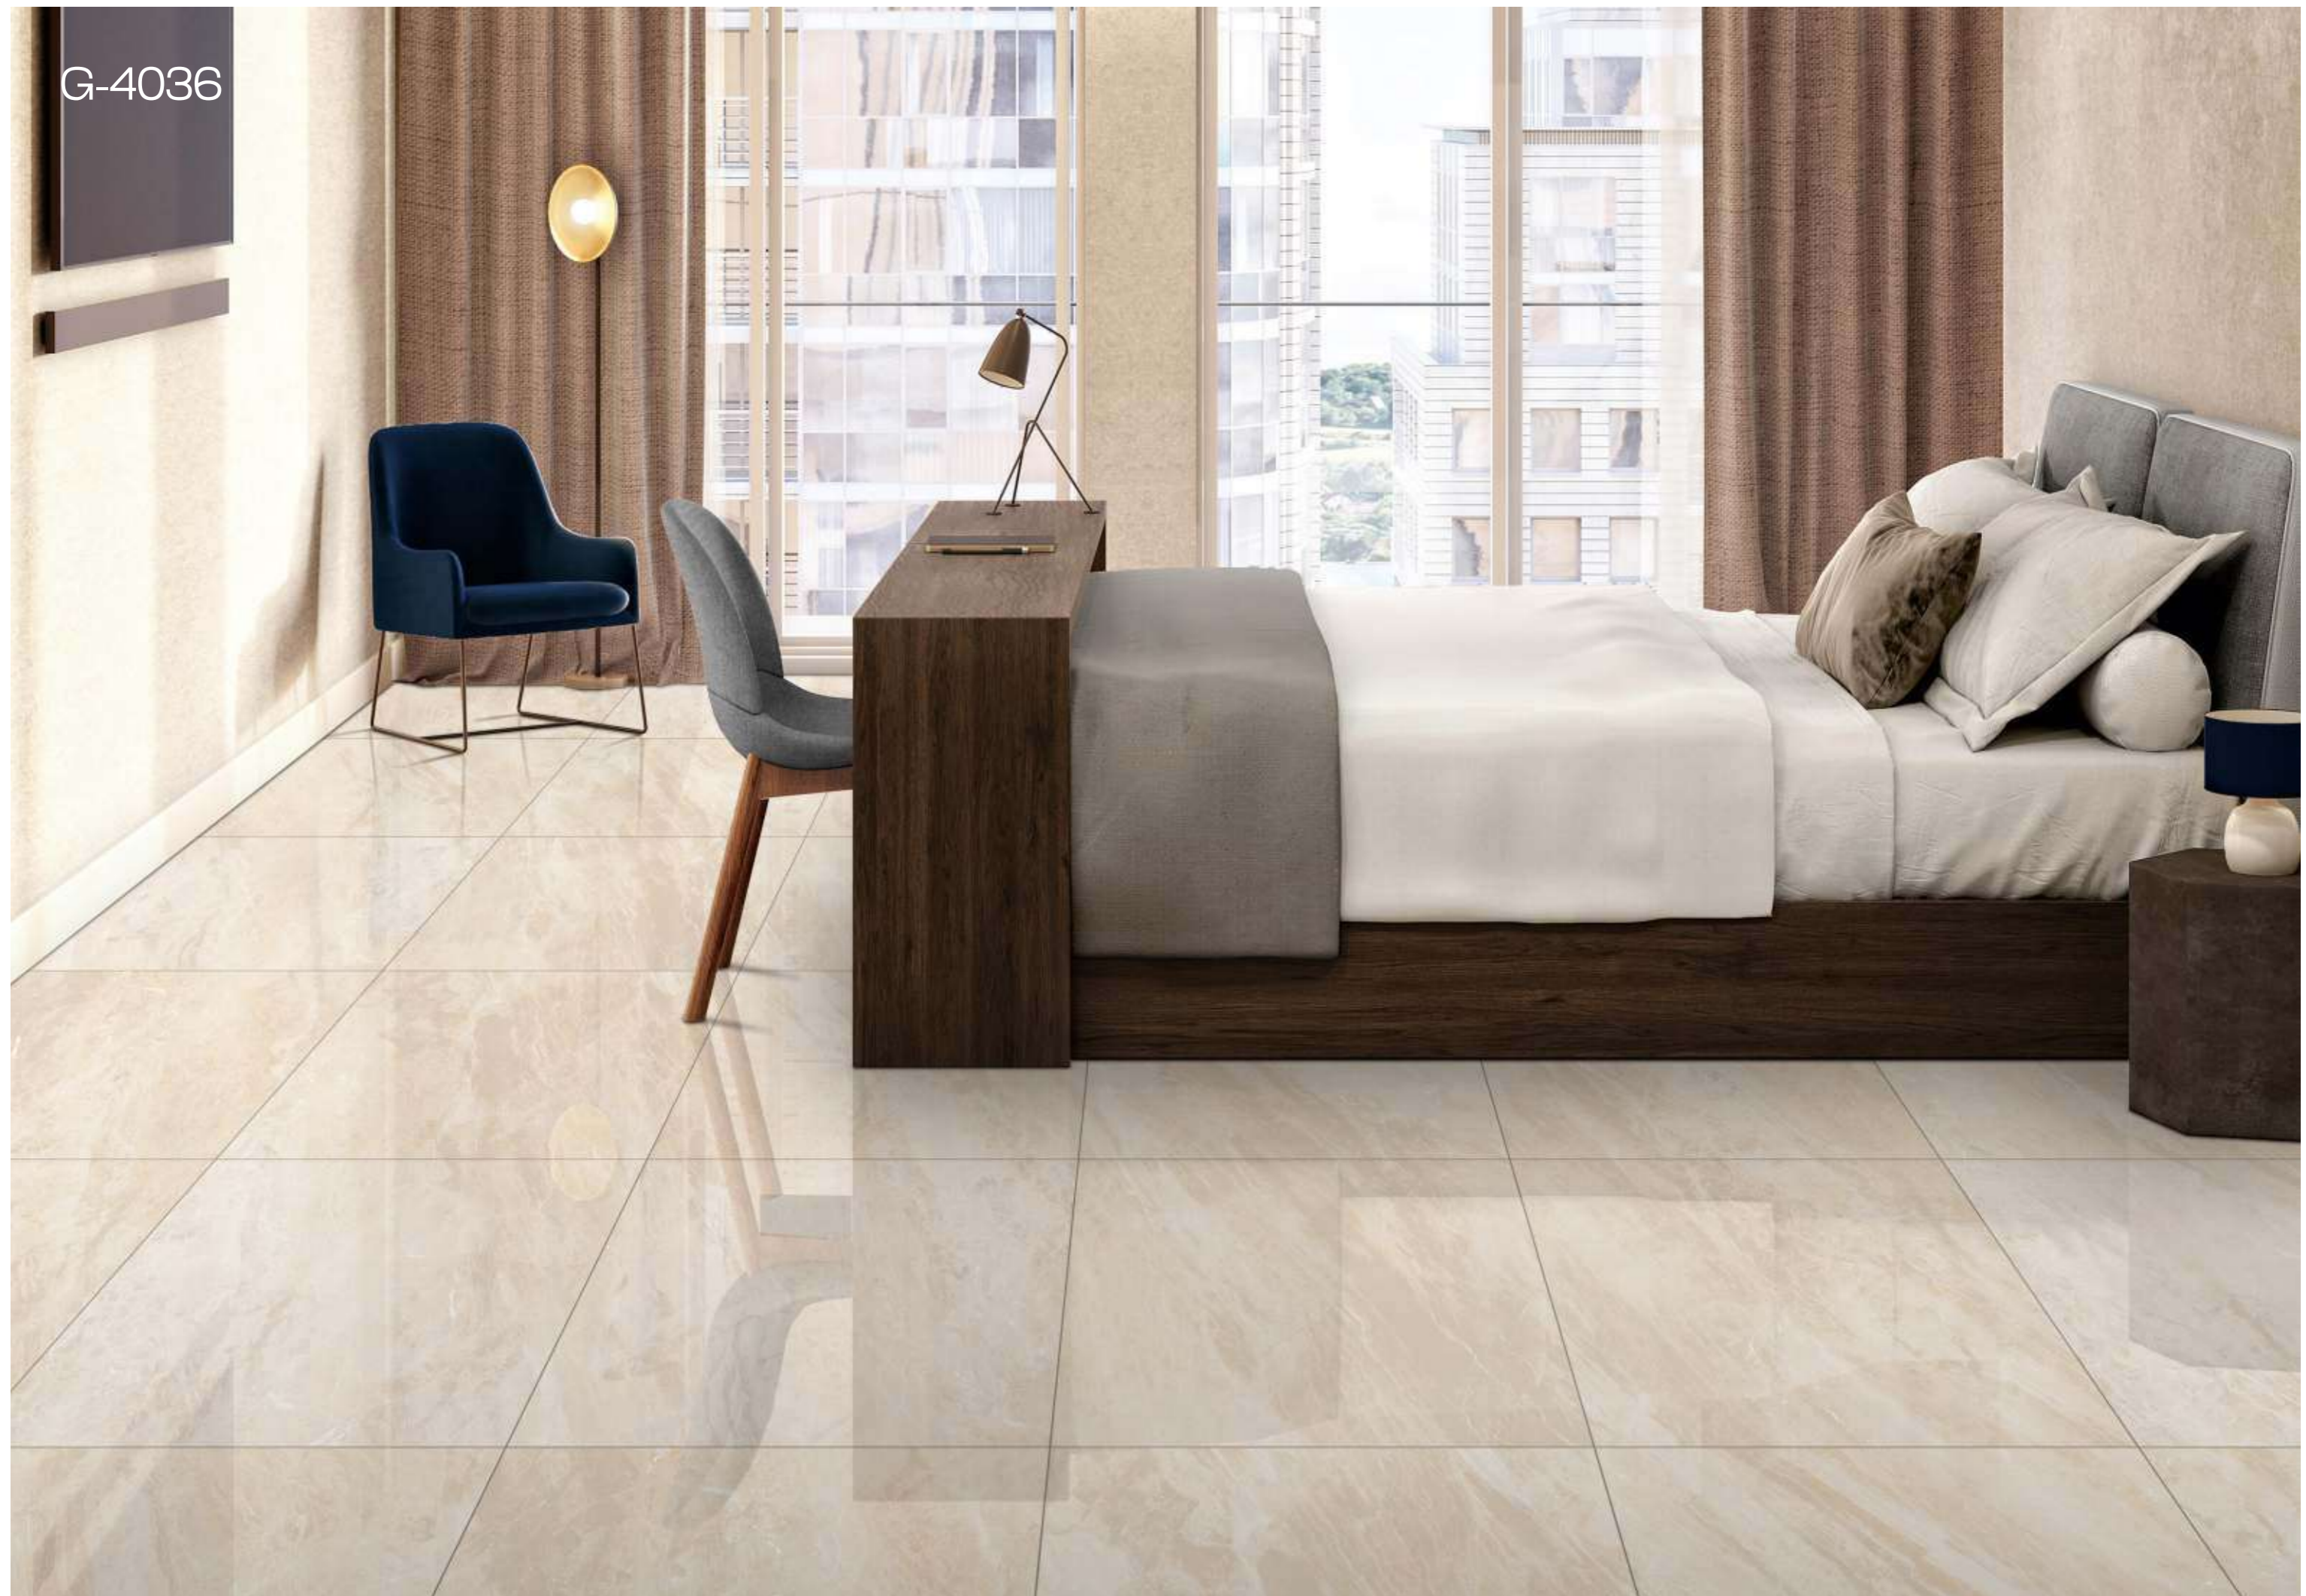

Body Type
GVT/PGVT

Finish
Glossy

G-4036

Random 8

G-4036

60x60 CM

Body Type
GVT/PGVT

Finish
Glossy