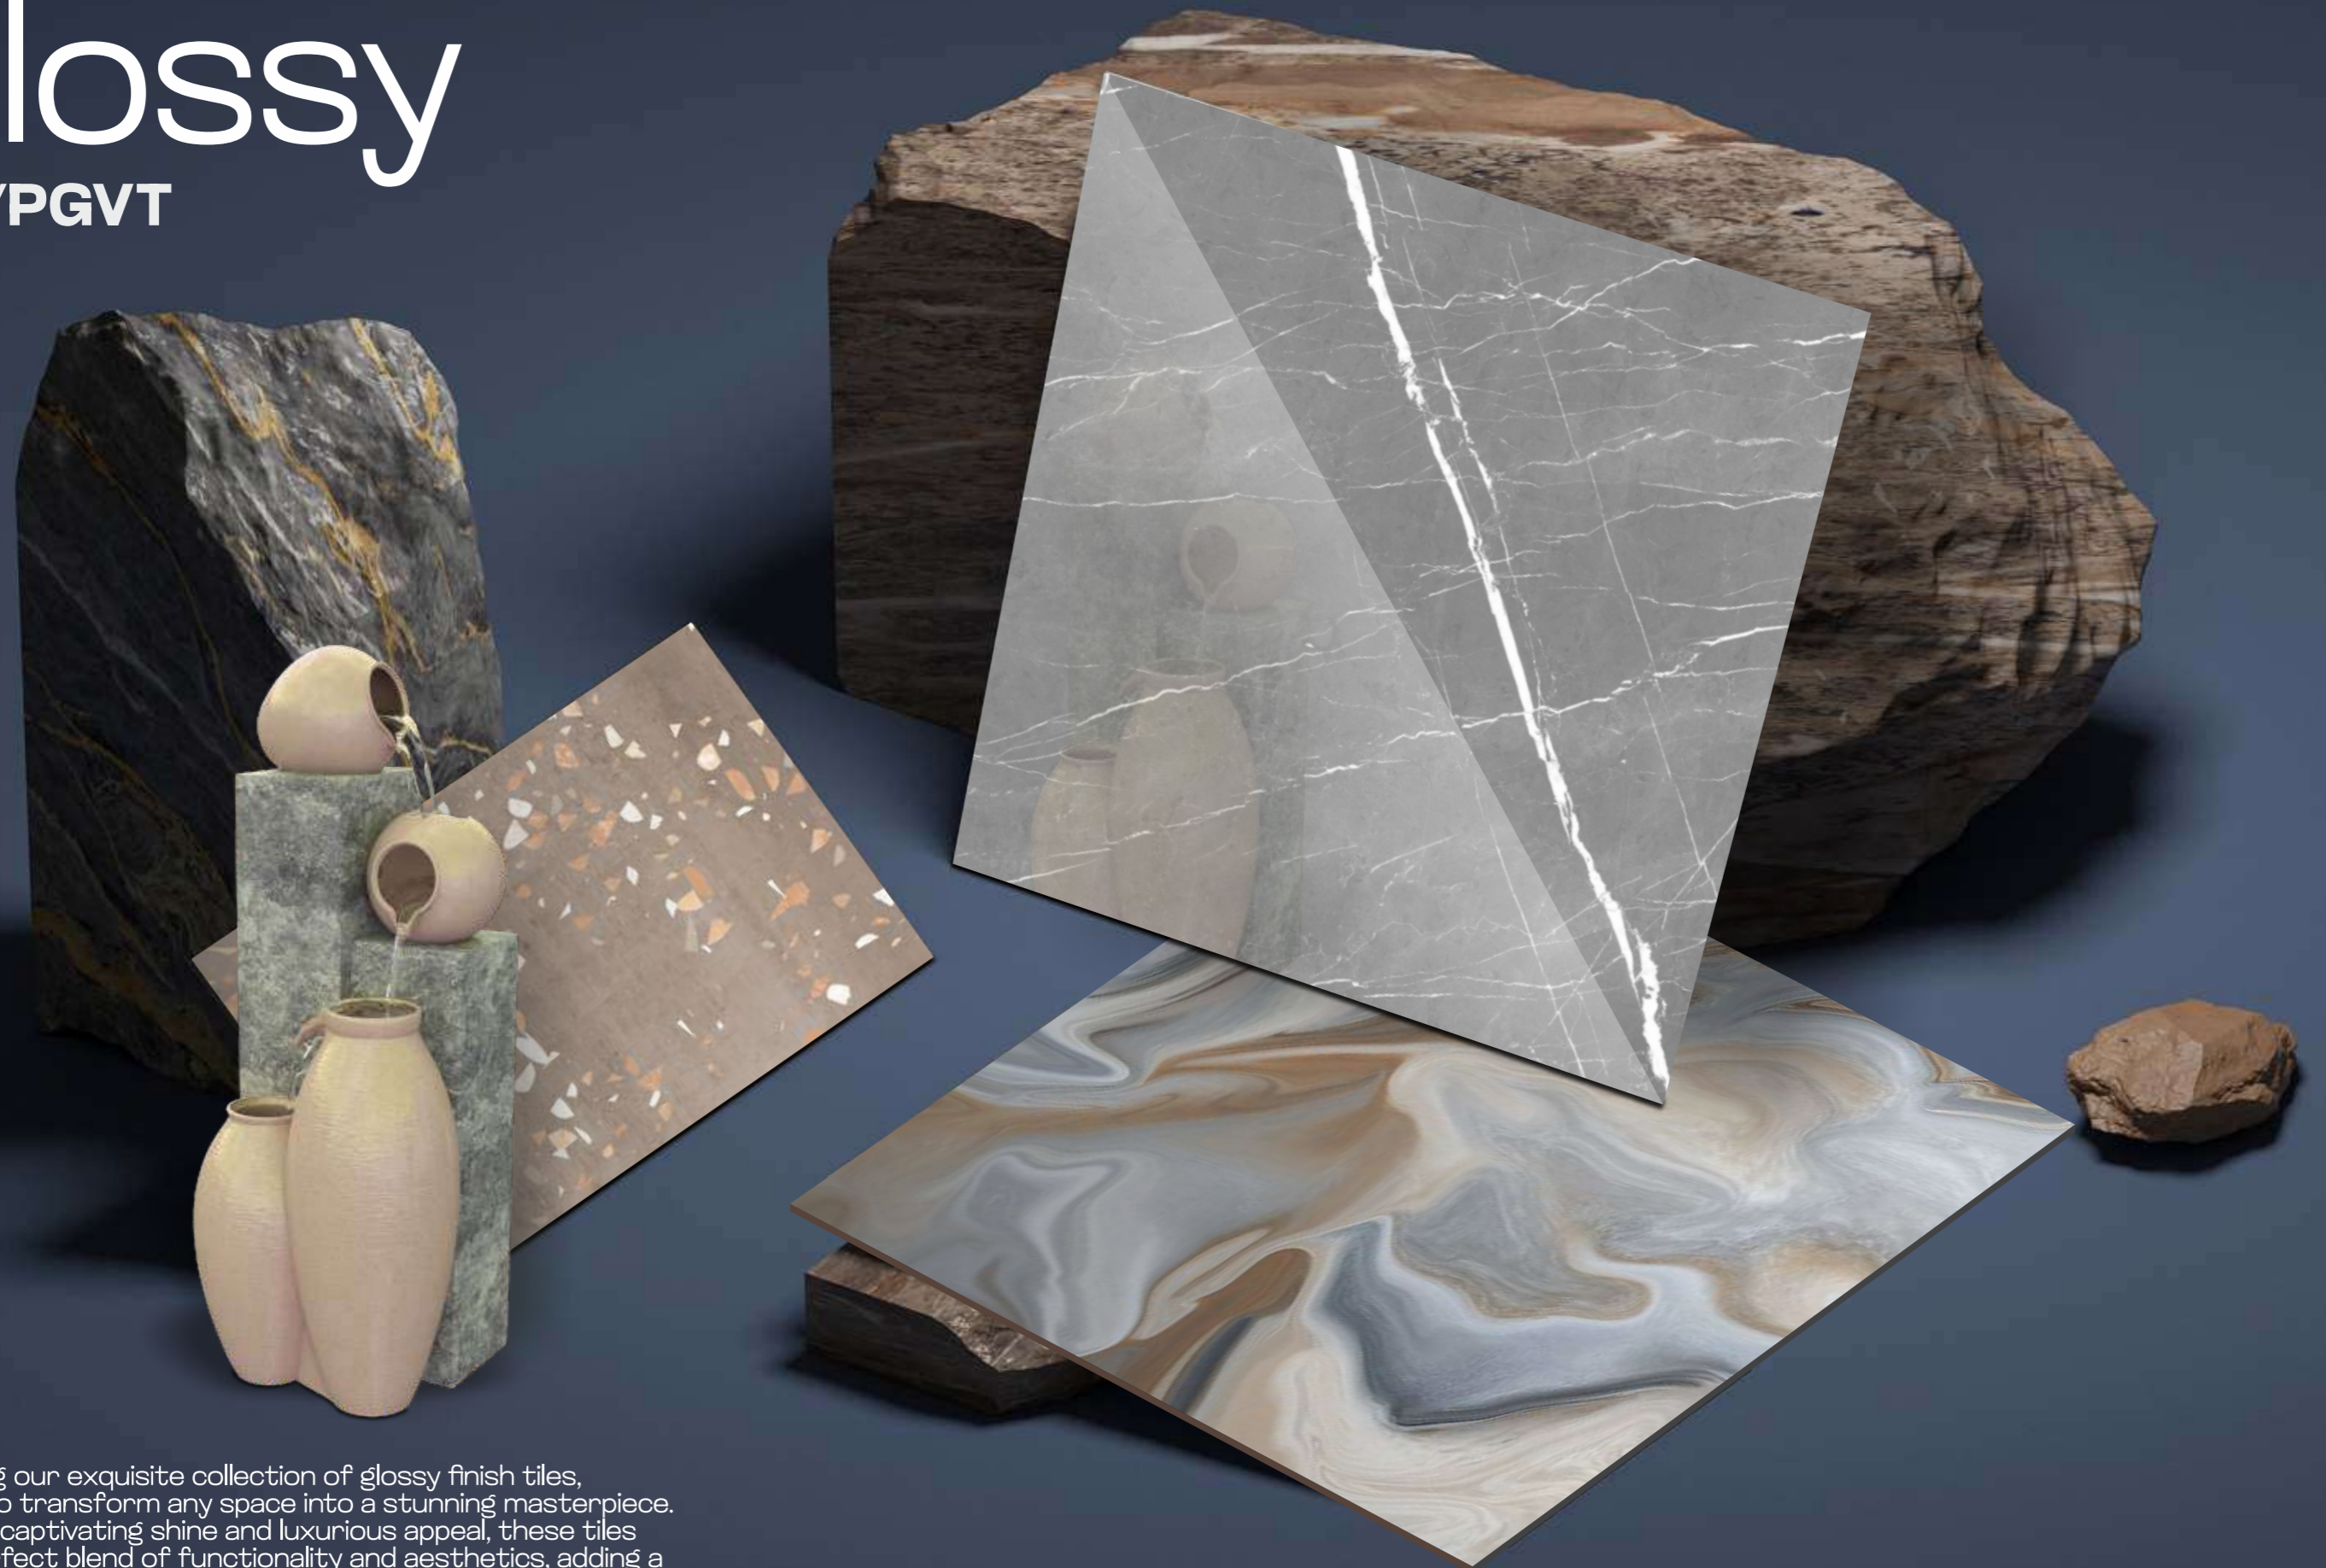

where

Art

Meets
elegance

Finish

Glossy

GVT/PGVT

Introducing our exquisite collection of glossy finish tiles, designed to transform any space into a stunning masterpiece. With their captivating shine and luxurious appeal, these tiles offer a perfect blend of functionality and aesthetics, adding a touch of sophistication to your interiors.

GVT tiles are made by glazing vitrified tiles, which involves applying a layer of liquid glass on the surface of the tile and then firing it at high temperatures. This process results in a glossy and smooth finish that enhances the tile's visual appeal. GVT tiles come in a wide range of designs, patterns, and colors, allowing for versatile usage and customization options.