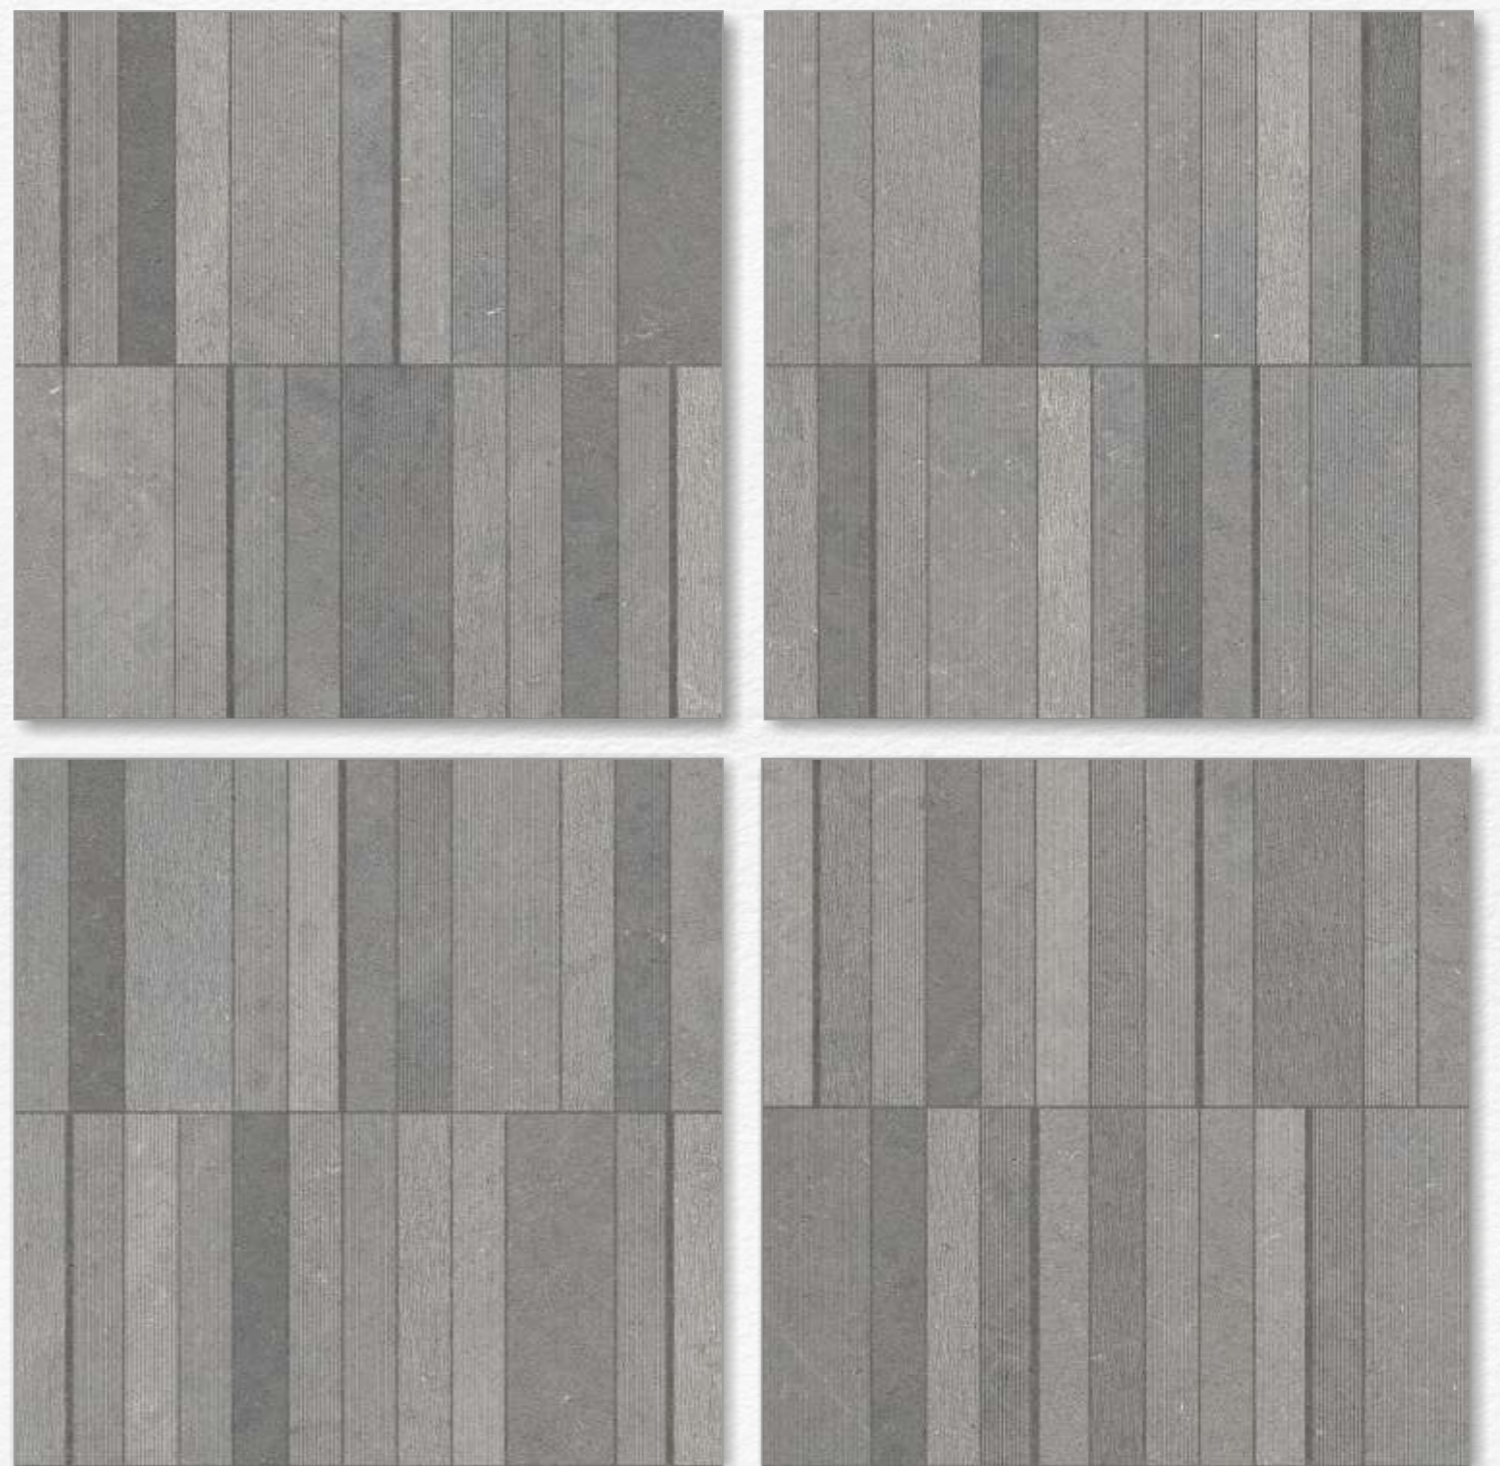

60x60 CM

Body Type
GVT/PGVT

Finish
Rustic

R-5013

Random 8