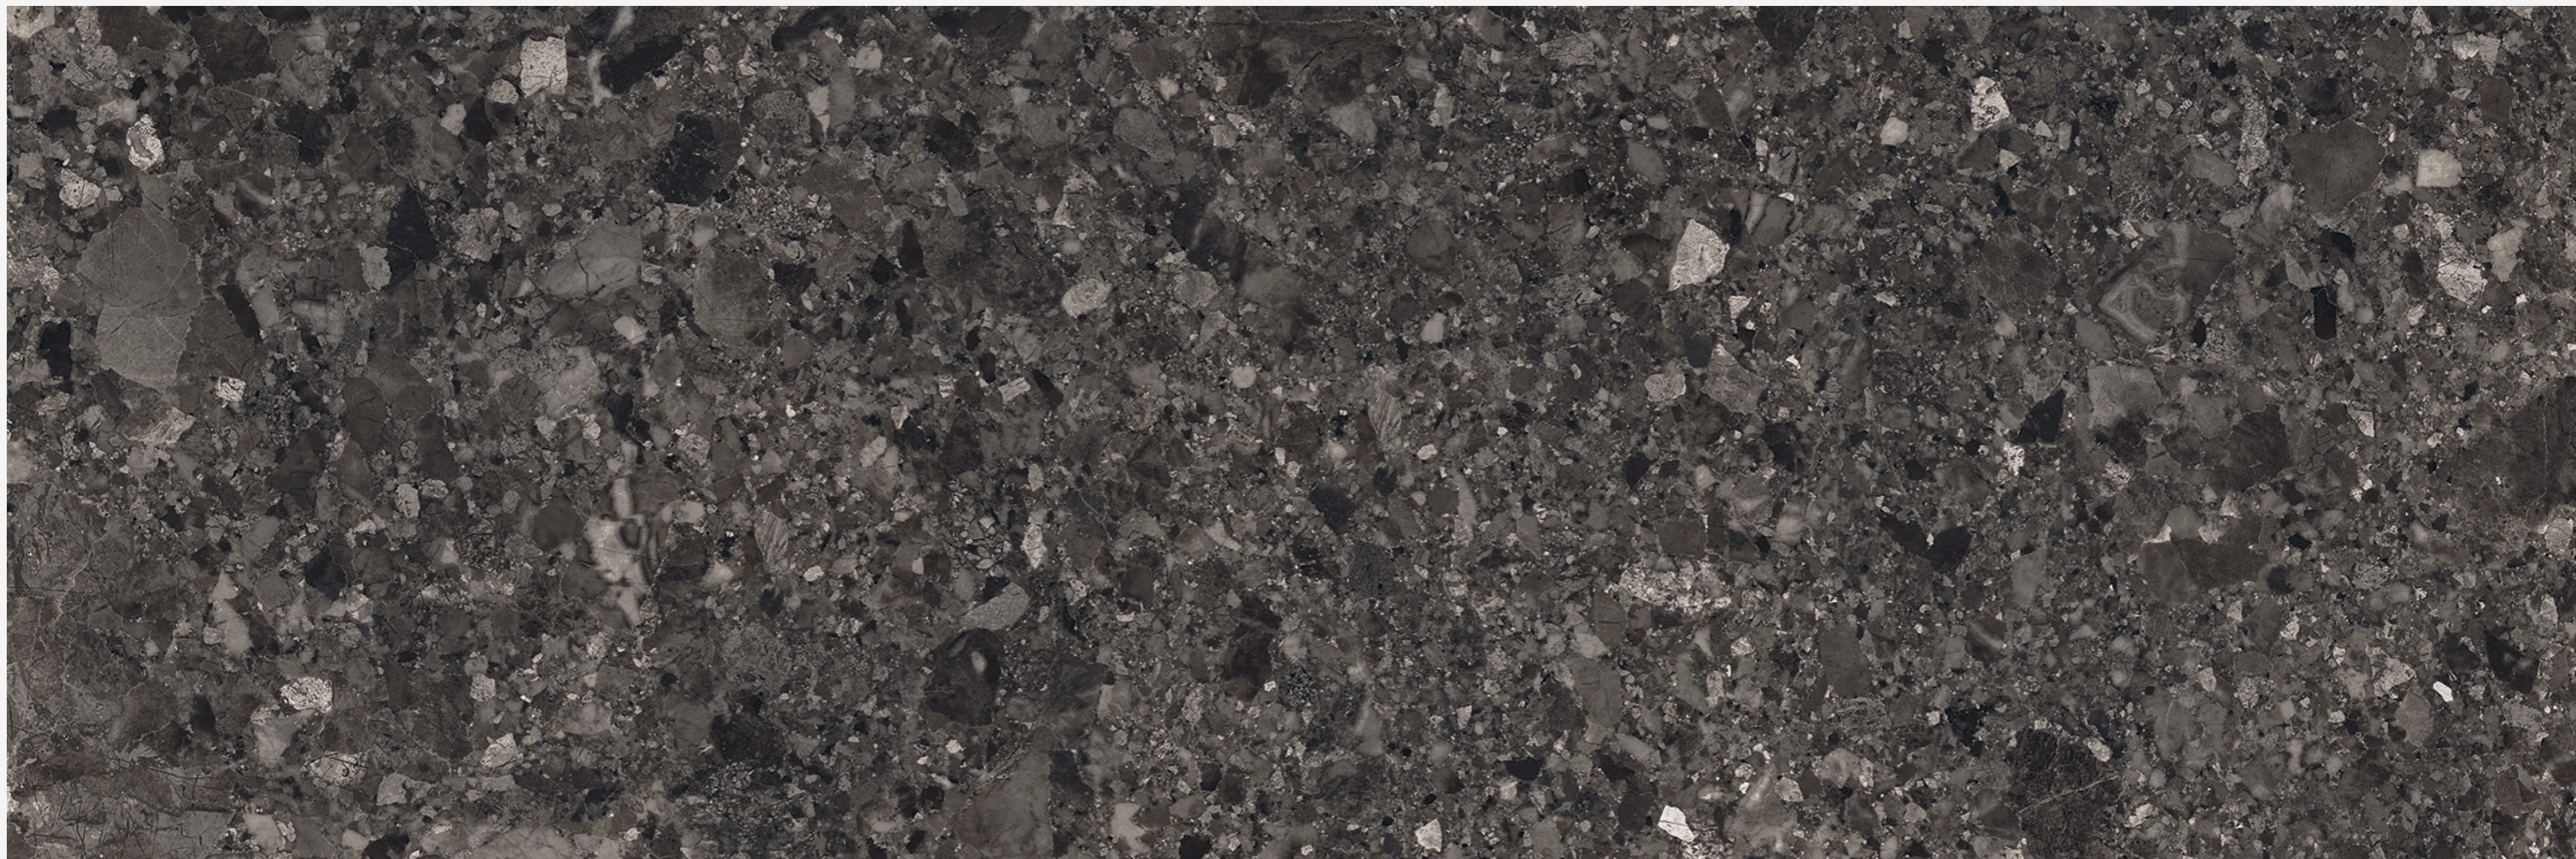

ROCK BALCK

Elegant And
Minimalist Style.

Color Body

Thickness 15 mm

800x2400 mm

ROCK BALCK

ROCK GREY

Natural & Essential
Atmosphere.

Color Body

Thickness 15 mm

800x2400 mm

ROCK GREY

ROCK WHITE

Refined And
Prestigious Style.

Color Body

Thickness 15 mm

800x2400 mm

ROCK WHITE

SPARKLE BLACK

Spirit For A Lively
Atmosphere.

Color Body

Thickness 15 mm

800x2400 mm

SPARKLE BLACK

Color Body

Thickness 15 mm

800x2400 mm

SPARKLE WHITE

VERSACE GOLD

Refined Style And
Crystal Clear Clarity.

Color Body

Thickness 15 mm