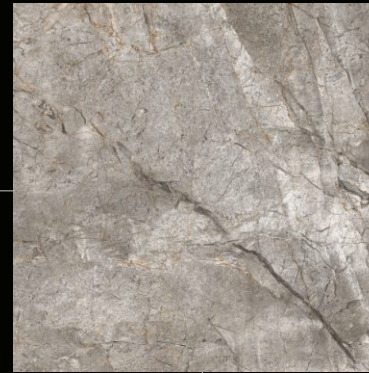

Surface **Polished**

Face **4 Pcs.**

FLOOR / LAVANTIA CHOCO / 800X800MM / GVT

Varn
ish

ORBITO MIST

SIZE  800 X 800 MM

ORBITO MIST

Format