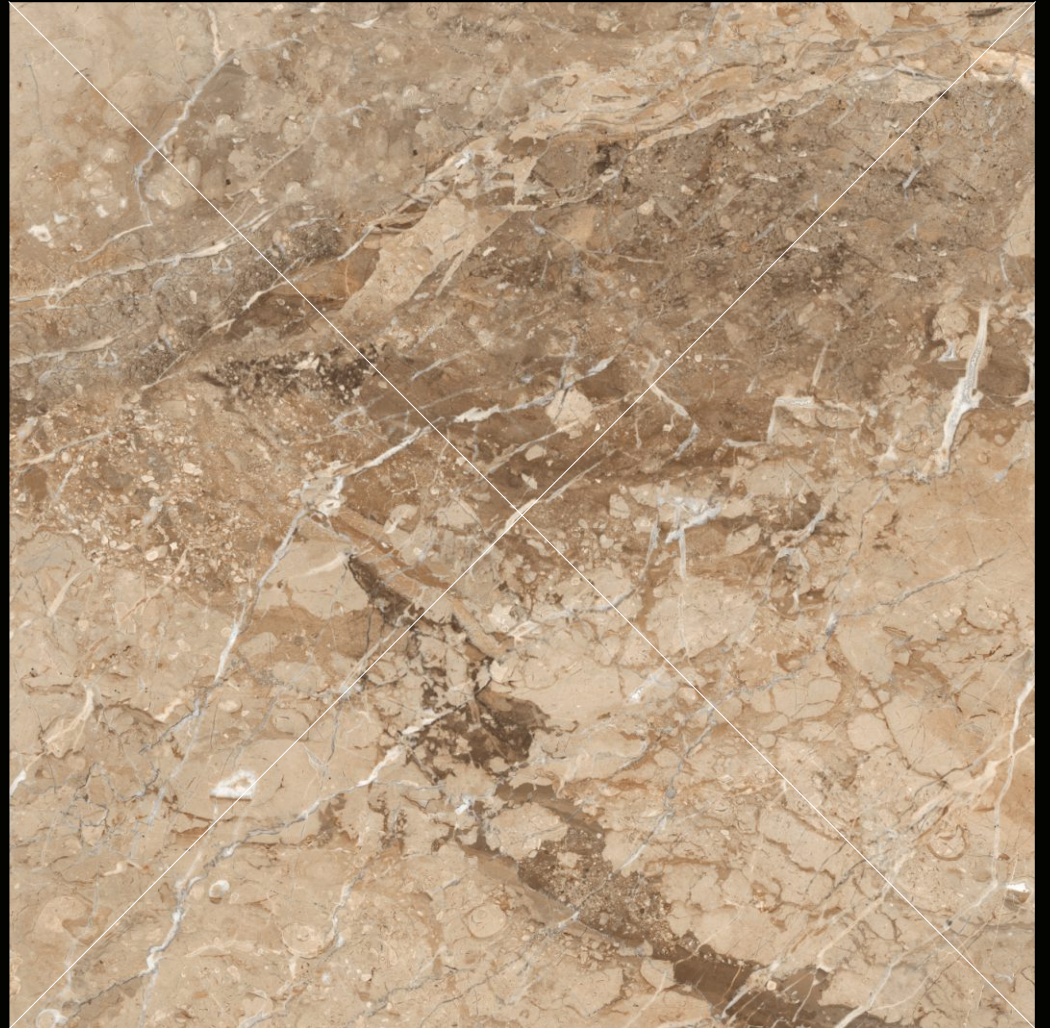

Format

Size **800x800mm**

Surface **Polished**

Face **3 Pcs.**

FLOOR / RIVER CREMA / 800X800MM / GVT

Varnish

VENICE NATURAL

SIZE 800 X 800 MM