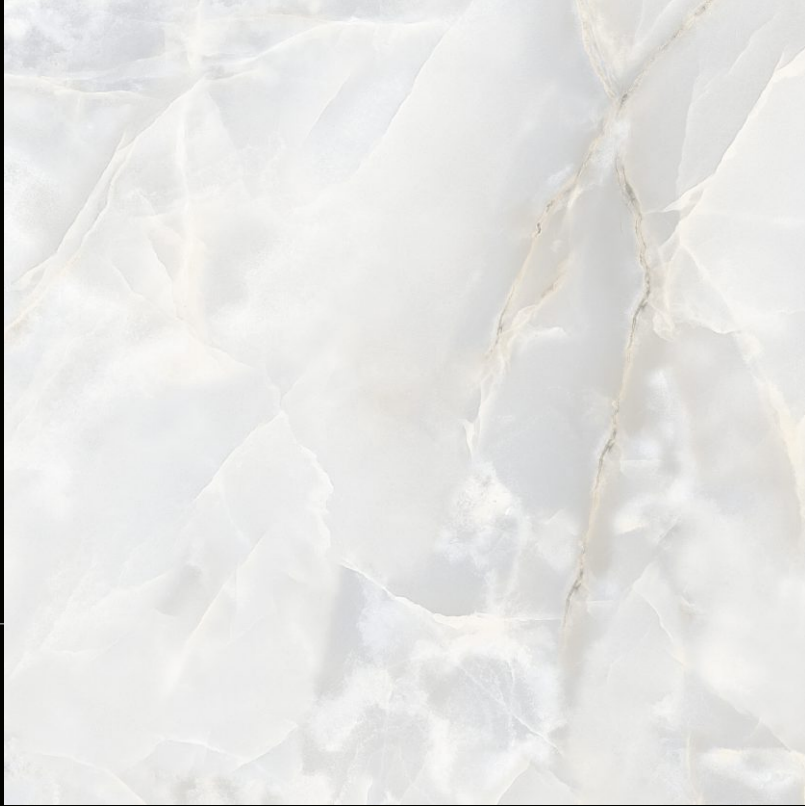

Surface **Polished**

Face **3 Pcs.**

FLOOR / GIALLO LITE / 800X800MM / GVT

Varnish

GREY ONYX

SIZE  800 X 800 MM

GREY ONYX

Format