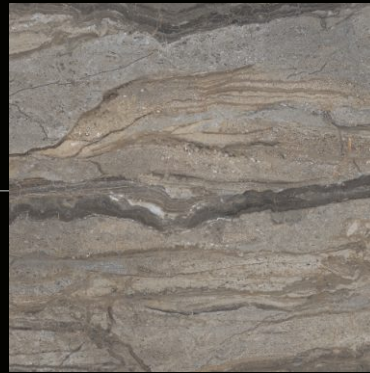

FARON BLACK

Format

Size **800x800mm**

Surface **Polished**

Face **3 Pcs.**