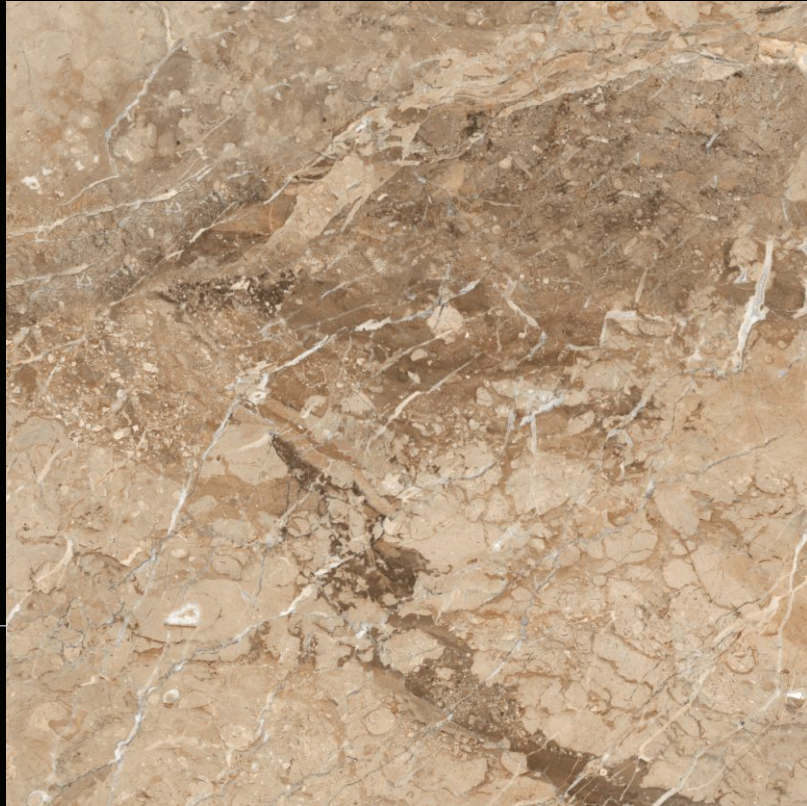

VENICE NATURAL

Format

Size **800x800mm**

Surface **Polished**

Face **4 Pcs.**