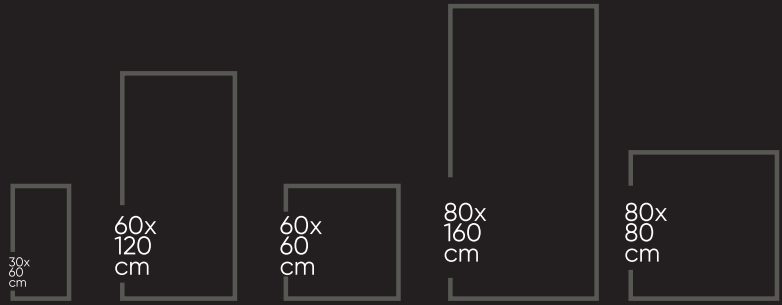

RANDOM FACES- 04

CLASSIC
COLLECTION

BASRA WHITE
800X1600 MM

800X800 MM

RANDOM FACES- 04

CLASSIC
COLLECTION

BELINDA SATUARIO
800X1600 MM

800X800 MM

RANDOM FACES- 04

CLASSIC
COLLECTION

CARRARA ICEBERG
800X1600 MM

800X800 MM

RANDOM FACES- 04

CARRARA ICEBERG
800X1600 MM

CLASSIC
COLLECTION

CALICO WHITE
800X1600 MM

800X800 MM

RANDOM FACES- 04

CLASSIC
COLLECTION

CLASSEN WHITE
800X1600 MM

800X800 MM

RANDOM FACES- 03

CLASSEN WHITE
800X1600 MM

CLASSIC
COLLECTION