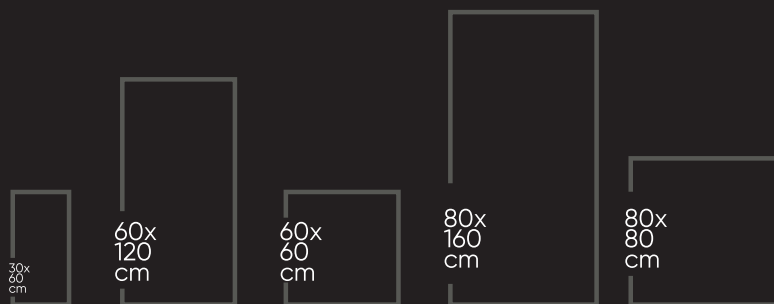

CLASSIC
COLLECTION

NOOR SATUARIO
800X1600 MM

800X800 MM

RANDOM FACES- 04

NOOR SATUARIO
800X1600 MM

CLASSIC
COLLECTION

ORDINO WHITE
800X1600 MM

800X800 MM