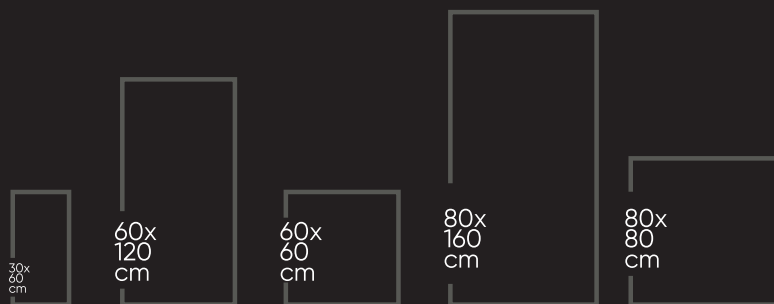

RANDOM FACES- 03

CLASSIC
COLLECTION

SATUARIO TORQUE
800X1600 MM

800X800 MM

RANDOM FACES- 03

SATUARIO TORQUE
800X1600 MM

CLASSIC
COLLECTION

SATUARIO KEROL
800X1600 MM

800X800 MM

RANDOM FACES- 05

CLASSIC
COLLECTION

SATUARIO SELECT
800X1600 MM

800X800 MM

RANDOM FACES- 04

SATUARIO SELECT
800X1600 MM

CLASSIC
COLLECTION