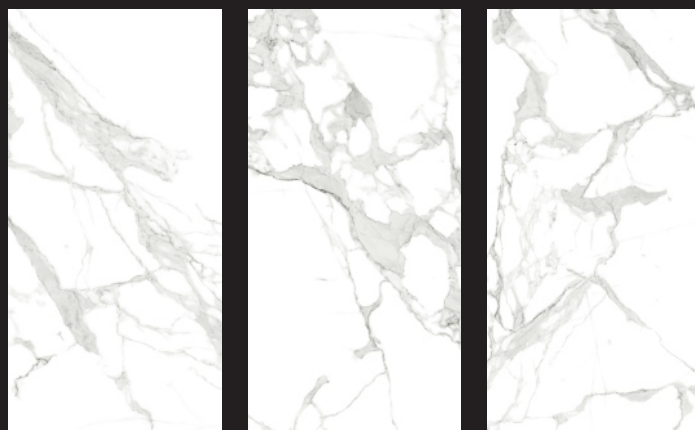

RANDOM FACES- 03