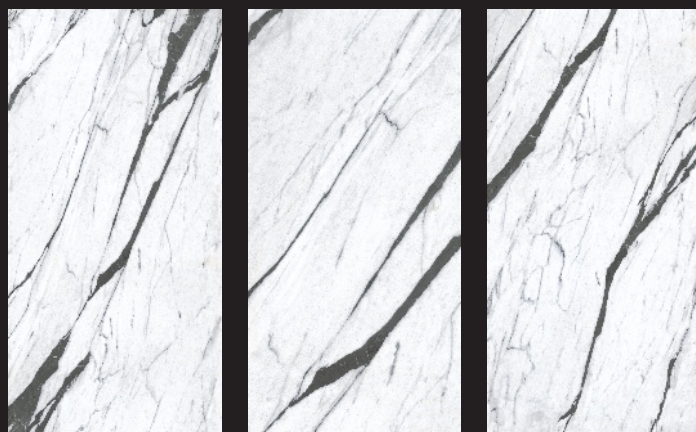

RANDOM FACES- 06