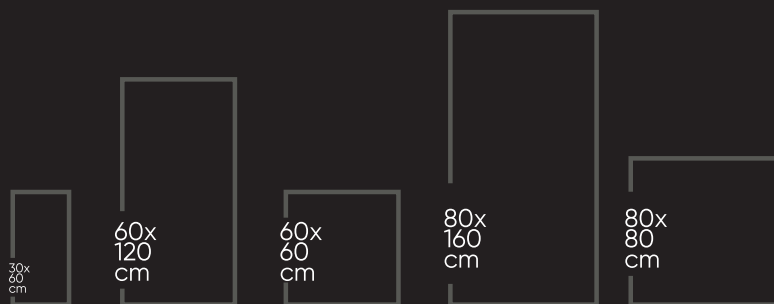

800X800 MM

RANDOM FACES- 04

CLASSIC
COLLECTION

GLOSTER WHITE
800X1600 MM

800X800 MM

RANDOM FACES- 04

GLOSTER WHITE
800X1600 MM

CLASSIC
COLLECTION

GOLDEN WHITE
800X1600 MM

800X800 MM

RANDOM FACES- 04

CLASSIC
COLLECTION

HELEN WHITE
800X1600 MM

800X800 MM

RANDOM FACES- 04

HELEN WHITE
800X1600 MM