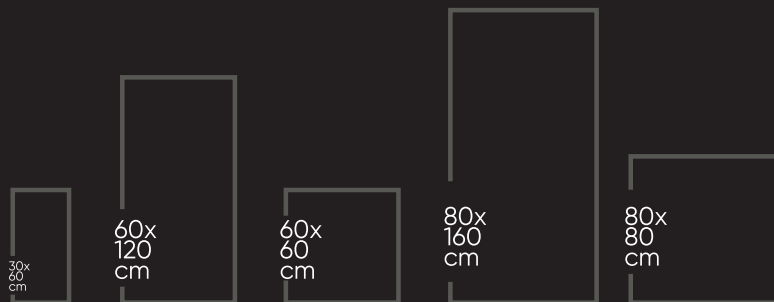

800X800 MM

RANDOM FACES- 04

CLASSIC
COLLECTION

CLASSEN WHITE
800X1600 MM

800X800 MM

RANDOM FACES- 03

CLASSEN WHITE
800X1600 MM

CLASSIC
COLLECTION

DECTON WHITE
800X1600 MM

800X800 MM

RANDOM FACES- 04

CLASSIC
COLLECTION

DETROIT NATURAL
800X1600 MM

800X800 MM

RANDOM FACES- 04

DETROIT NATURAL
800X1600 MM

CLASSIC
COLLECTION

DRAGON WHITE
800X1600 MM

800X800 MM

RANDOM FACES- 04

CLASSIC
COLLECTION

EAGLE WHITE
800X1600 MM

800X800 MM

RANDOM FACES- 04