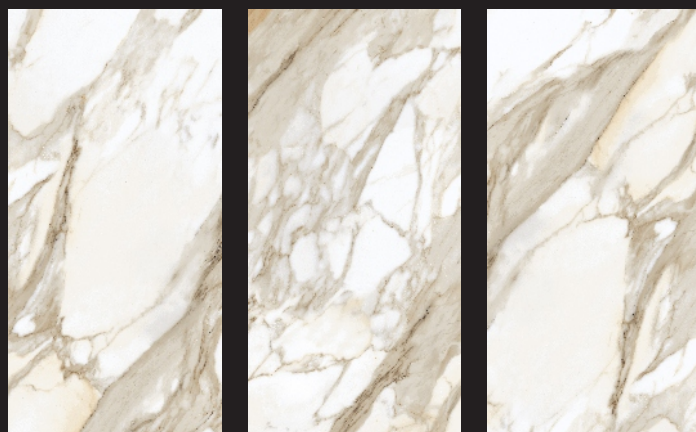

RANDOM FACES- 06