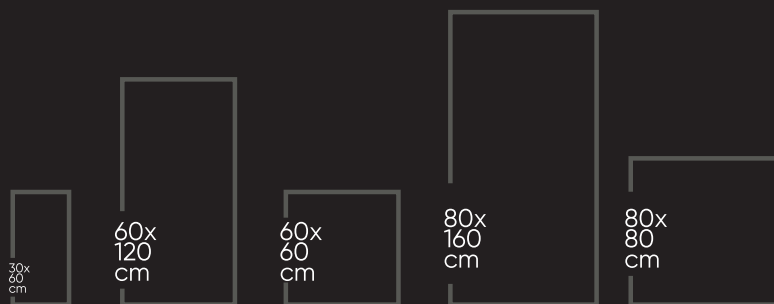

MORELLA WHITE
800X1600 MM

800X800 MM

RANDOM FACES- 04

CLASSIC
COLLECTION

MARQUI STATUARIO
800X1600 MM

800X800 MM

RANDOM FACES- 05

MARQUI STATUARIO
800X1600 MM

CLASSIC
COLLECTION

NOOR SATUARIO
800X1600 MM

800X800 MM

RANDOM FACES- 04

NOOR SATUARIO
800X1600 MM

CLASSIC
COLLECTION

ORDINO WHITE
800X1600 MM

800X800 MM