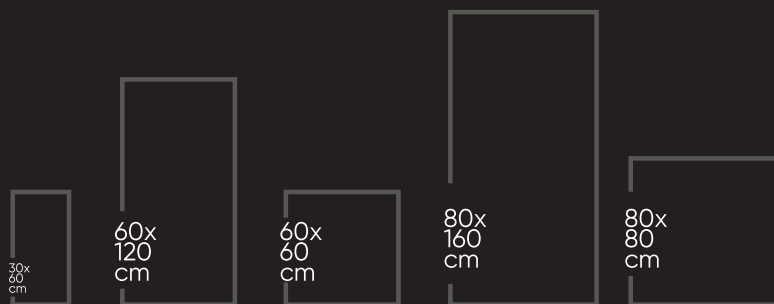

800X800 MM

RANDOM FACES- 06

CLASSIC
COLLECTION

SATUARIO RETRO
800X1600 MM

800X800 MM

RANDOM FACES- 04

CLASSIC
COLLECTION

SATUARIO ACUTE
800X1600 MM

800X800 MM

RANDOM FACES- 04

CLASSIC
COLLECTION

SATUARIO CLOT
800X1600 MM

800X800 MM

RANDOM FACES- 04

CLASSIC
COLLECTION

SATUARIO DELIGHT
800X1600 MM