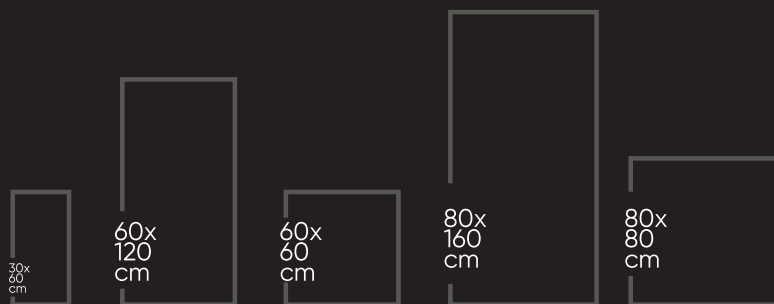

RANDOM FACES- 04

CLASSIC
COLLECTION

CARRARA ICEBERG
800X1600 MM

800X800 MM

RANDOM FACES- 04

CARRARA ICEBERG
800X1600 MM

CLASSIC
COLLECTION

CALICO WHITE
800X1600 MM

800X800 MM

RANDOM FACES- 04

CLASSIC
COLLECTION

CLASSEN WHITE
800X1600 MM

800X800 MM

RANDOM FACES- 03

CLASSEN WHITE
800X1600 MM

CLASSIC
COLLECTION

DECTON WHITE
800X1600 MM

800X800 MM

RANDOM FACES- 04

CLASSIC
COLLECTION

DETROIT NATURAL
800X1600 MM

800X800 MM

RANDOM FACES- 04

DETROIT NATURAL
800X1600 MM