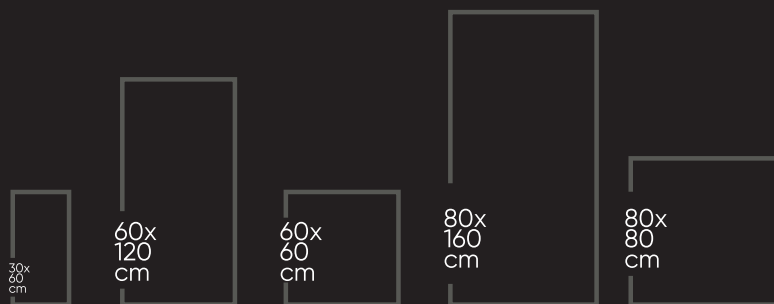

800X800 MM

RANDOM FACES- 04

CLASSIC
COLLECTION

SATUARIO CLOT
800X1600 MM

800X800 MM

RANDOM FACES- 04

CLASSIC
COLLECTION

SATUARIO DELIGHT
800X1600 MM

800X800 MM

RANDOM FACES- 06

SATUARIO DELIGHT
800X1600 MM

CLASSIC
COLLECTION

SATUARIO FLASH
800X1600 MM

800X800 MM

RANDOM FACES- 03

CLASSIC
COLLECTION