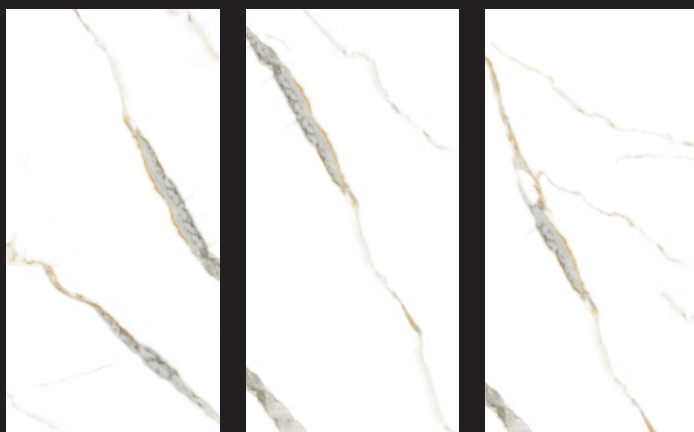

RANDOM FACES- 04