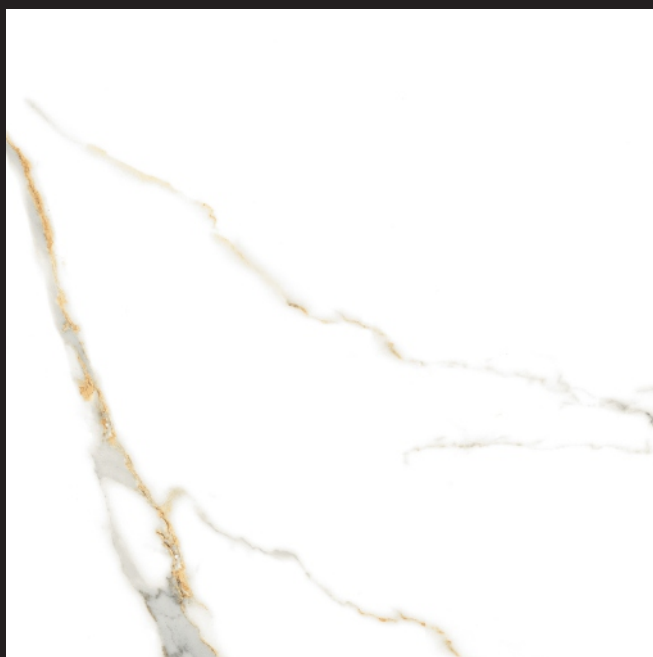

CLASSIC
COLLECTION

GOLDEN WHITE
800X1600 MM

800X800 MM

RANDOM FACES- 04