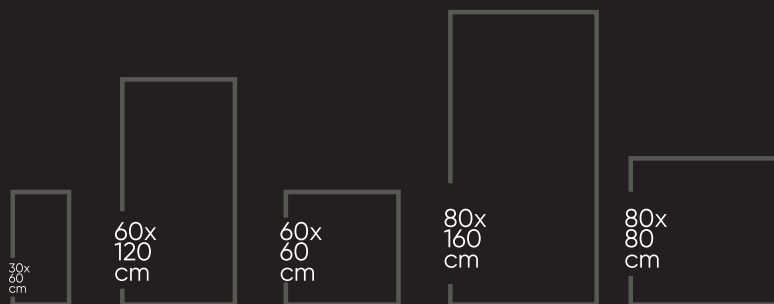

RANDOM FACES- 04

CLASSIC
COLLECTION

PUFFIN GOLD
800X1600 MM

800X800 MM

RANDOM FACES- 04

PUFFIN GOLD
800X1600 MM

CLASSIC
COLLECTION

ROCKY GOLD
800X1600 MM

800X800 MM

RANDOM FACES- 06

CLASSIC
COLLECTION

SATUARIO RETRO
800X1600 MM

800X800 MM

RANDOM FACES- 04

CLASSIC
COLLECTION

SATUARIO ACUTE
800X1600 MM