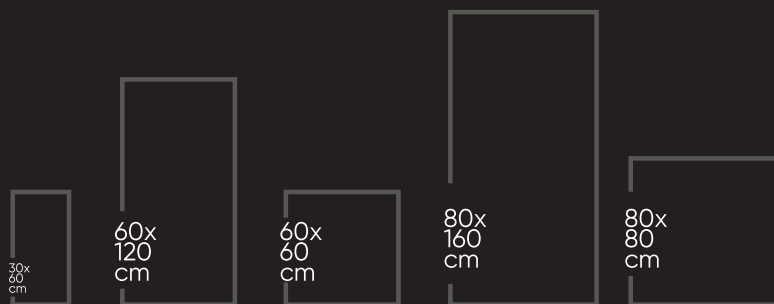

EAGLE WHITE
800X1600 MM

CLASSIC
COLLECTION

EMPIRE CARARA
800X1600 MM

800X800 MM

RANDOM FACES- 03

EMPIRE CARARA
800X1600 MM

CLASSIC
COLLECTION

GENESIS SATUARIO
800X1600 MM

800X800 MM

RANDOM FACES- 04

CLASSIC
COLLECTION

GLOSTER WHITE
800X1600 MM

800X800 MM

RANDOM FACES- 04

GLOSTER WHITE
800X1600 MM

CLASSIC
COLLECTION