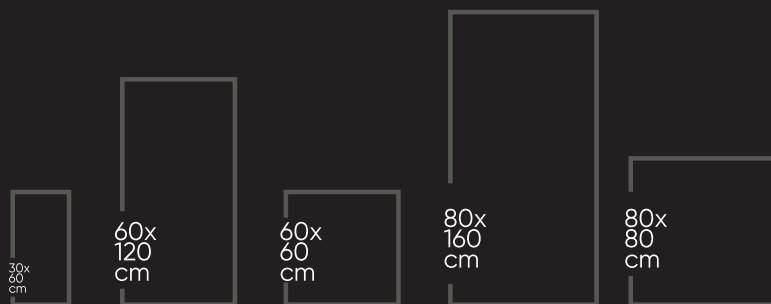

CLASSIC
COLLECTION

ALKORA GREY
800X1600 MM

800X800 MM

RANDOM FACES- 04

ALKORA GREY
800X1600 MM

CLASSIC
COLLECTION

ALKORA NATURAL
800X1600 MM

800X800 MM