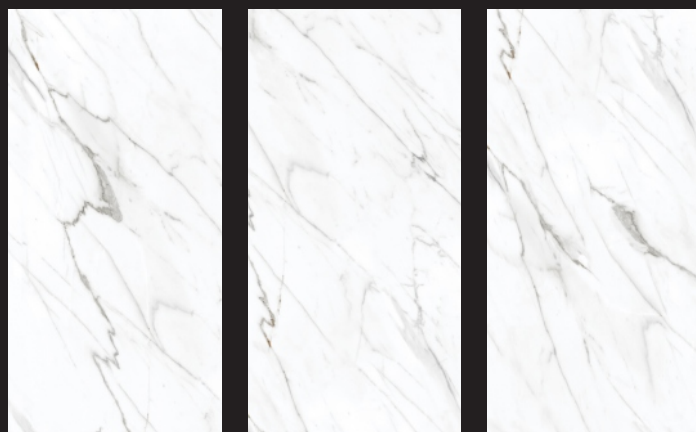

RANDOM FACES- 04