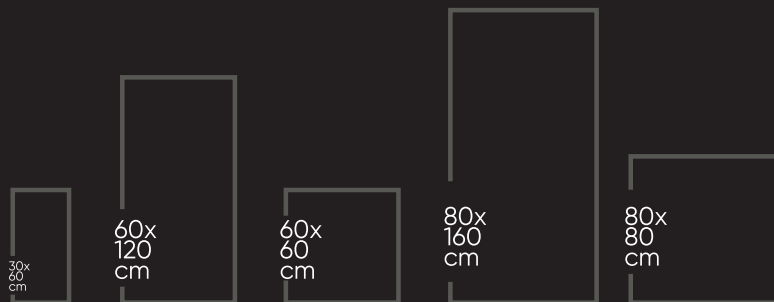

CLASSIC
COLLECTION

IDOLE NATURAL
800X1600 MM

800X800 MM

RANDOM FACES- 04

IDOLE NATURAL
800X1600 MM

CLASSIC
COLLECTION

JOILET SATUARIO
800X1600 MM

800X800 MM

RANDOM FACES- 04

JOILET SATUARIO
800X1600 MM

CLASSIC
COLLECTION

LASA SATUVARIO
800X1600 MM

800X800 MM

RANDOM FACES- 03

CLASSIC
COLLECTION

MARSHY WHITE
800X1600 MM