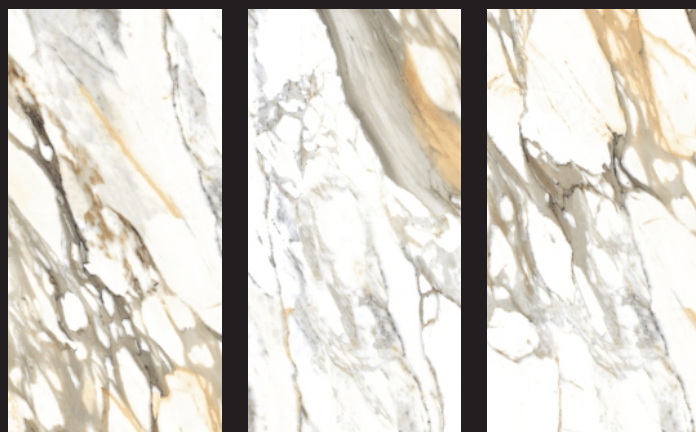

EAGLE WHITE
800X1600 MM

CLASSIC
COLLECTION

EMPIRE CARARA
800X1600 MM

800X800 MM

RANDOM FACES- 03

EMPIRE CARARA
800X1600 MM

CLASSIC
COLLECTION

GENESIS SATUARIO
800X1600 MM