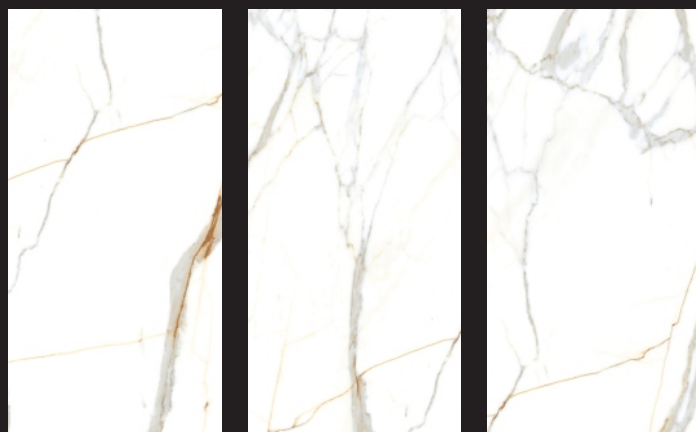

800X800 MM

RANDOM FACES- 06

CLASSIC
COLLECTION

SATUARIO RETRO
800X1600 MM

800X800 MM

RANDOM FACES- 04

CLASSIC
COLLECTION

SATUARIO ACUTE
800X1600 MM