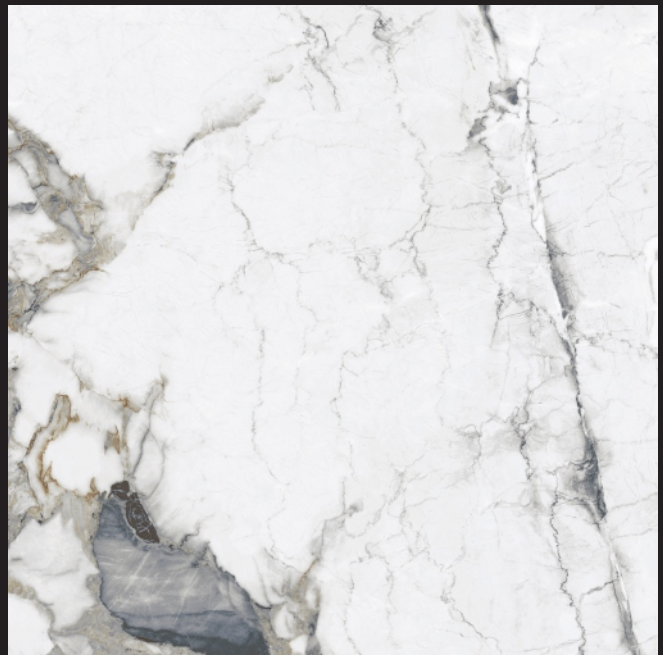

CLASSIC
COLLECTION

SARRA NATURAL
800X1600 MM

800X800 MM

RANDOM FACES- 06