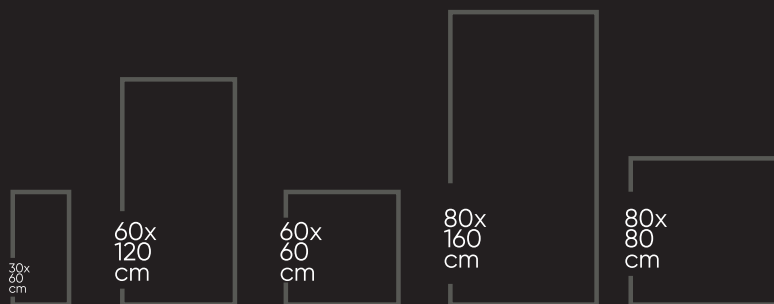

800X800 MM

RANDOM FACES- 04

CLASSIC
COLLECTION

GLOSTER WHITE
800X1600 MM

800X800 MM

RANDOM FACES- 04

GLOSTER WHITE
800X1600 MM

CLASSIC
COLLECTION

GOLDEN WHITE
800X1600 MM

800X800 MM

RANDOM FACES- 04

CLASSIC
COLLECTION

HELEN WHITE
800X1600 MM

800X800 MM

RANDOM FACES- 04

HELEN WHITE
800X1600 MM

CLASSIC
COLLECTION

IDOLE NATURAL
800X1600 MM

800X800 MM

RANDOM FACES- 04

IDOLE NATURAL
800X1600 MM

CLASSIC
COLLECTION

JOILET SATUARIO
800X1600 MM

800X800 MM