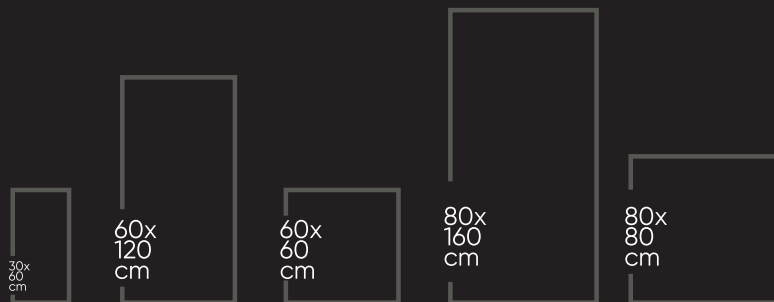

CLASSIC
COLLECTION