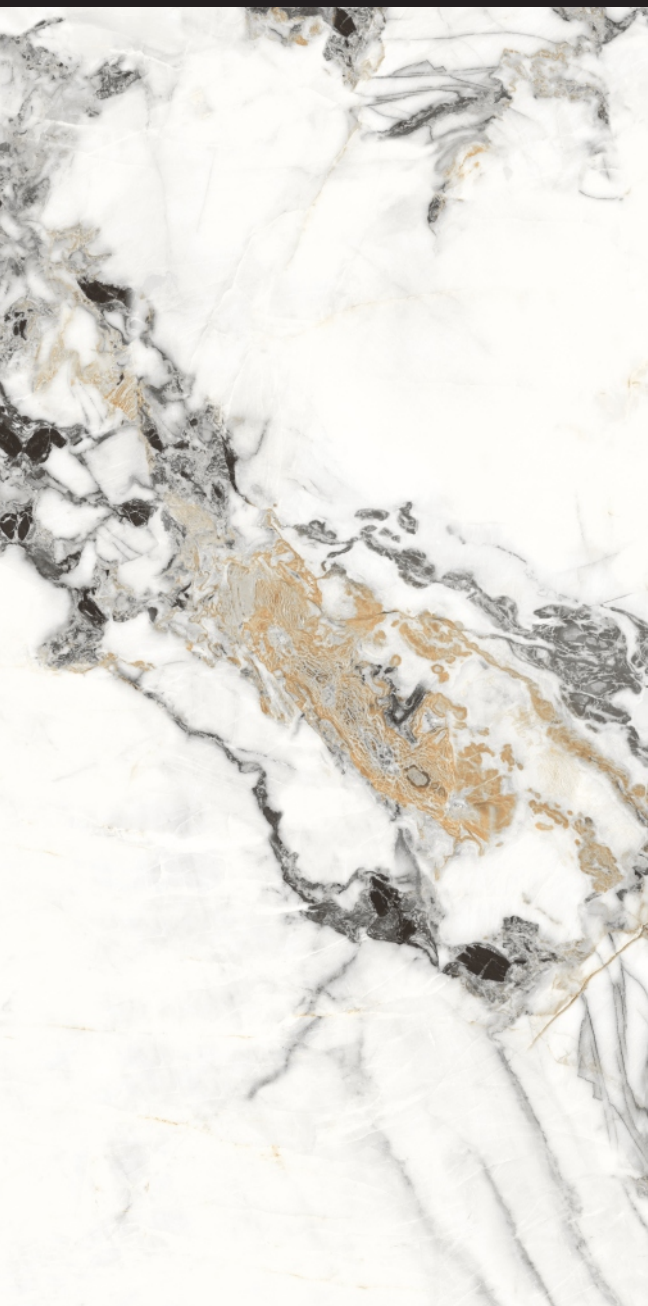

DECTON WHITE
800X1600 MM

800X800 MM

RANDOM FACES- 04

CLASSIC
COLLECTION

DETROIT NATURAL
800X1600 MM

800X800 MM

RANDOM FACES- 04

DETROIT NATURAL
800X1600 MM