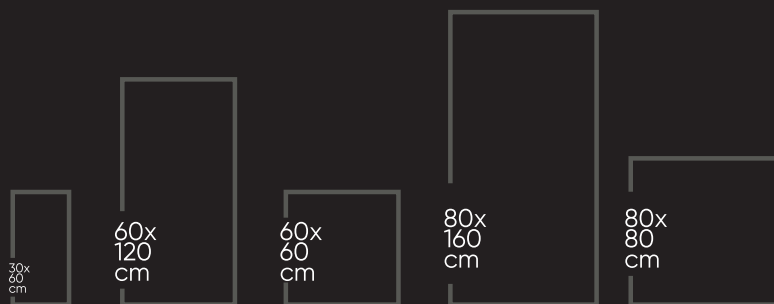

RANDOM FACES- 04

CLASSIC
COLLECTION

BASRA WHITE
800X1600 MM

800X800 MM

RANDOM FACES- 04

CLASSIC
COLLECTION

BELINDA SATUARIO
800X1600 MM

800X800 MM

RANDOM FACES- 04

CLASSIC
COLLECTION

CARRARA ICEBERG
800X1600 MM

800X800 MM

RANDOM FACES- 04

CARRARA ICEBERG
800X1600 MM

CLASSIC
COLLECTION

CALICO WHITE
800X1600 MM

800X800 MM

RANDOM FACES- 04

CLASSIC
COLLECTION

CLASSEN WHITE
800X1600 MM

800X800 MM

RANDOM FACES- 03

CLASSEN WHITE
800X1600 MM

CLASSIC
COLLECTION