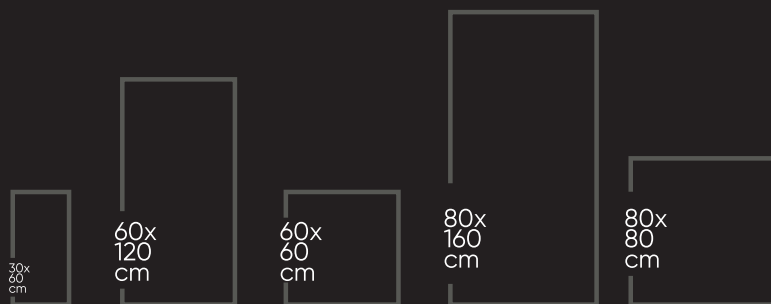

DECTON WHITE
800X1600 MM

800X800 MM

RANDOM FACES- 04

CLASSIC
COLLECTION

DETROIT NATURAL
800X1600 MM

800X800 MM

RANDOM FACES- 04

DETROIT NATURAL
800X1600 MM

CLASSIC
COLLECTION

DRAGON WHITE
800X1600 MM

800X800 MM

RANDOM FACES- 04

CLASSIC
COLLECTION

EAGLE WHITE
800X1600 MM

800X800 MM

RANDOM FACES- 04