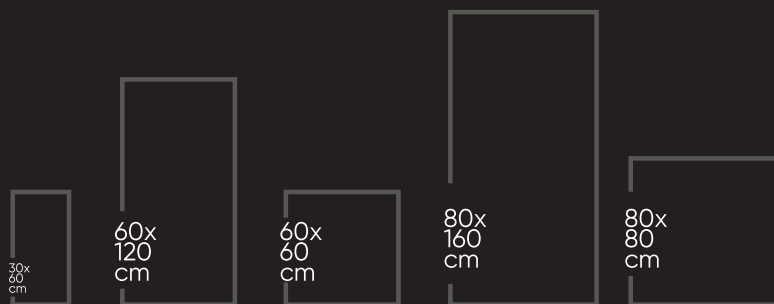

GOLDEN WHITE
800X1600 MM

800X800 MM

RANDOM FACES- 04

CLASSIC
COLLECTION

HELEN WHITE
800X1600 MM

800X800 MM

RANDOM FACES- 04

HELEN WHITE
800X1600 MM

CLASSIC
COLLECTION

IDOLE NATURAL
800X1600 MM

800X800 MM

RANDOM FACES- 04

IDOLE NATURAL
800X1600 MM

CLASSIC
COLLECTION

JOILET SATUARIO
800X1600 MM

800X800 MM