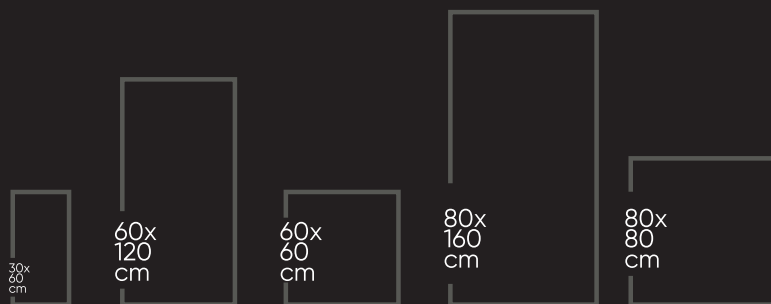

MORELLA WHITE
800X1600 MM

800X800 MM

RANDOM FACES- 04

CLASSIC
COLLECTION

MARQUI STATUARIO
800X1600 MM

800X800 MM

RANDOM FACES- 05

MARQUI STATUARIO
800X1600 MM

CLASSIC
COLLECTION

NOOR SATUARIO
800X1600 MM

800X800 MM

RANDOM FACES- 04

NOOR SATUARIO
800X1600 MM

CLASSIC
COLLECTION

ORDINO WHITE
800X1600 MM

800X800 MM