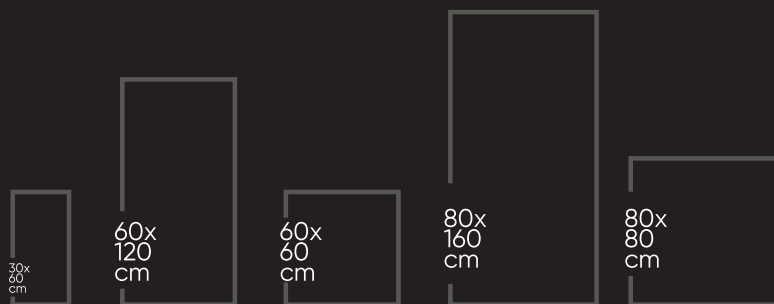

800X800 MM

RANDOM FACES- 05

CLASSIC
COLLECTION

SATUARIO SELECT
800X1600 MM

800X800 MM

RANDOM FACES- 04

SATUARIO SELECT
800X1600 MM

CLASSIC
COLLECTION