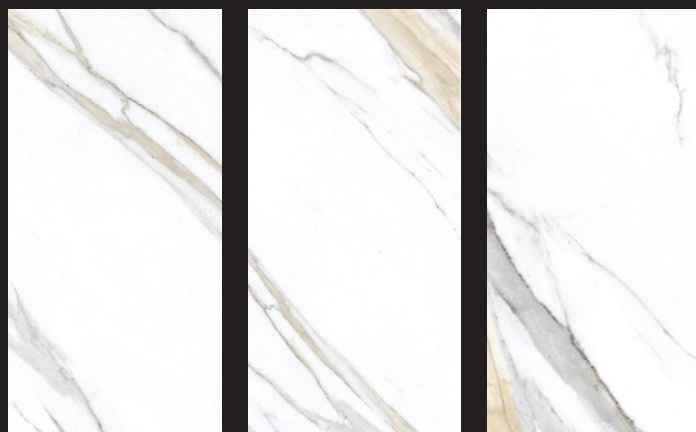

RANDOM FACES- 04