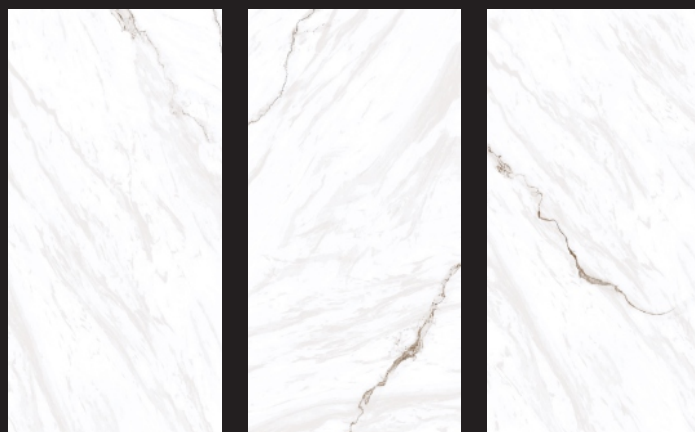

RANDOM FACES- 04