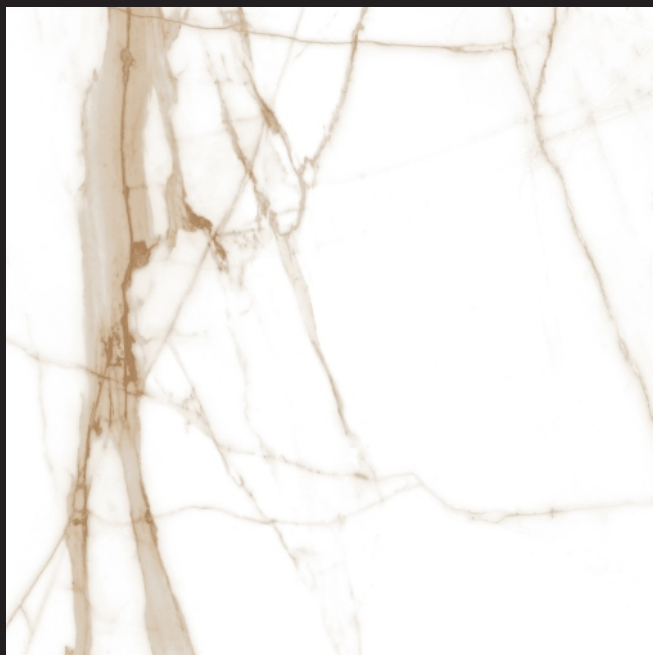

800X800 MM

RANDOM FACES- 04

CLASSIC
COLLECTION

SOUL HONEY
800X1600 MM

800X800 MM

RANDOM FACES- 04

CLASSIC
COLLECTION

TORANO CALCATTA
800X1600 MM