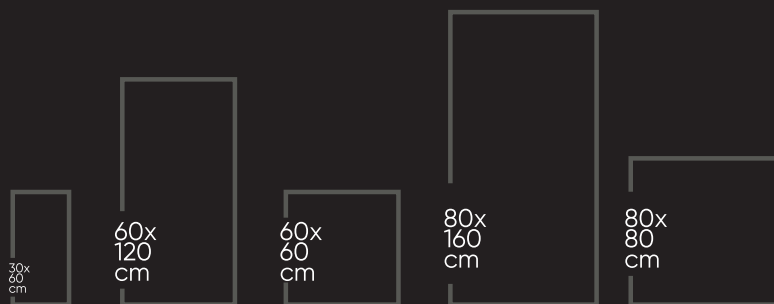

CLASSIC
COLLECTION

SARRA NATURAL
800X1600 MM

800X800 MM

RANDOM FACES- 06

SARRA NATURAL
800X1600 MM

CLASSIC
COLLECTION

SPARROW GREY
800X1600 MM

800X800 MM