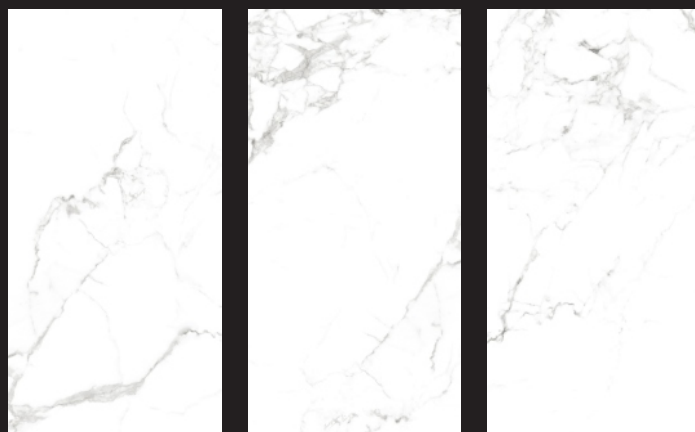

RANDOM FACES- 04