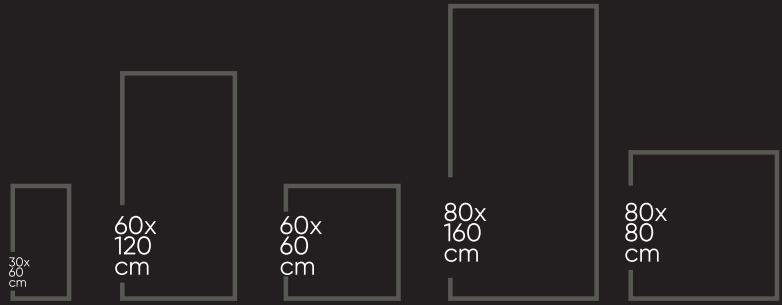

RANDOM FACES- 04

CLASSIC
COLLECTION

SPLENDOR WHITE
800X1600 MM

800X800 MM

RANDOM FACES- 03

SPLENDOR WHITE
800X1600 MM

CLASSIC
COLLECTION

SUMMER WHITE
800X1600 MM

800X800 MM

RANDOM FACES- 04

CLASSIC
COLLECTION

SOUL HONEY
800X1600 MM

800X800 MM

RANDOM FACES- 04

CLASSIC
COLLECTION

TORANO CALCATTA
800X1600 MM