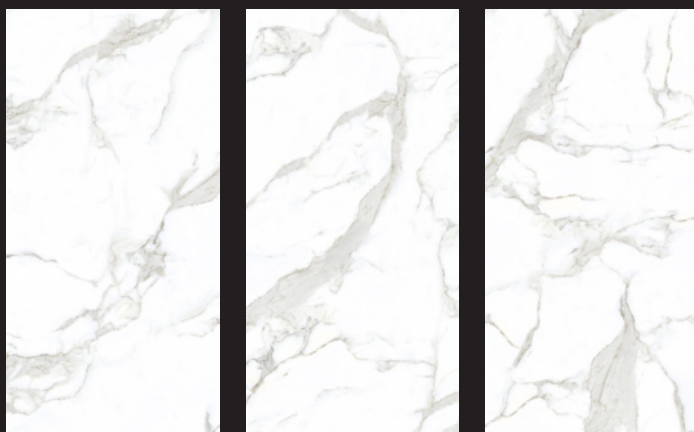

RANDOM FACES- 04