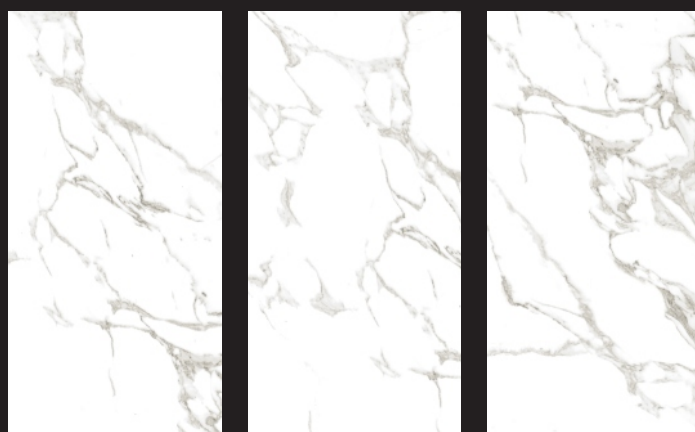

RANDOM FACES- 05