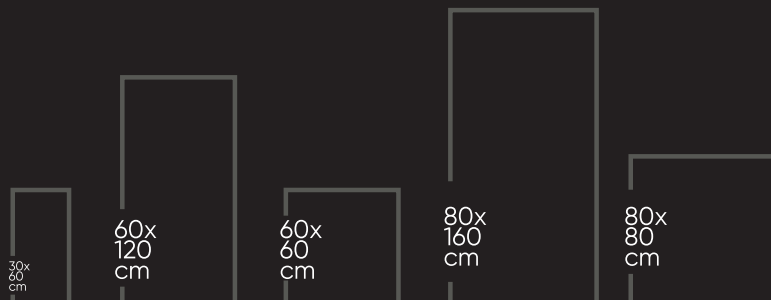

CLASSIC
COLLECTION