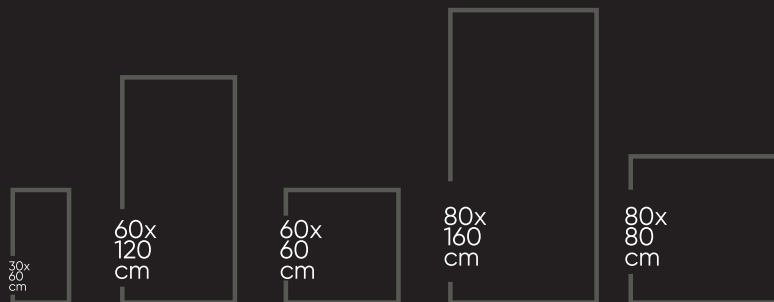

800X800 MM

RANDOM FACES- 05

TORANO CALCATTA
800X1600 MM

CLASSIC
COLLECTION

TIFFANY BROWN
800X1600 MM

800X800 MM

RANDOM FACES- 02

TIFFANY BROWN
800X1600 MM