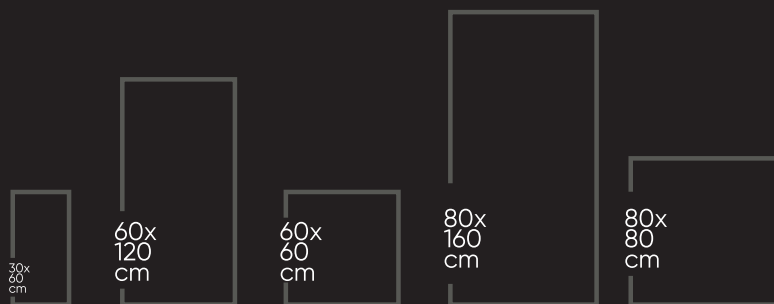

RANDOM FACES- 04

CLASSIC
COLLECTION

CARRARA ICEBERG
800X1600 MM

800X800 MM

RANDOM FACES- 04

CARRARA ICEBERG
800X1600 MM

CLASSIC
COLLECTION

CALICO WHITE
800X1600 MM

800X800 MM

RANDOM FACES- 04

CLASSIC
COLLECTION

CLASSEN WHITE
800X1600 MM

800X800 MM

RANDOM FACES- 03

CLASSEN WHITE
800X1600 MM

CLASSIC
COLLECTION