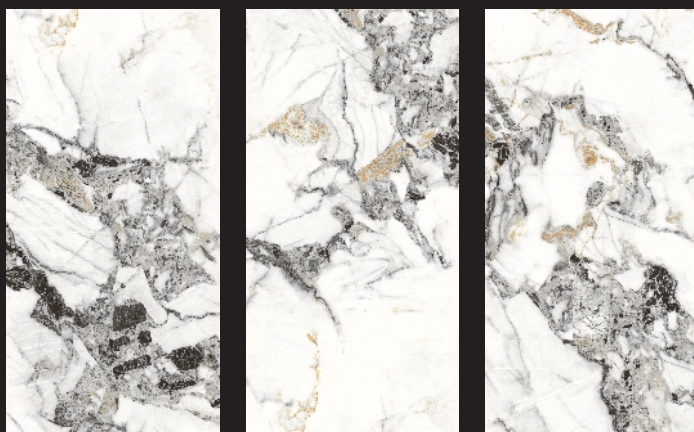

DECTON WHITE
800X1600 MM

800X800 MM

RANDOM FACES- 04

CLASSIC
COLLECTION

DETROIT NATURAL
800X1600 MM

800X800 MM

RANDOM FACES- 04

DETROIT NATURAL
800X1600 MM