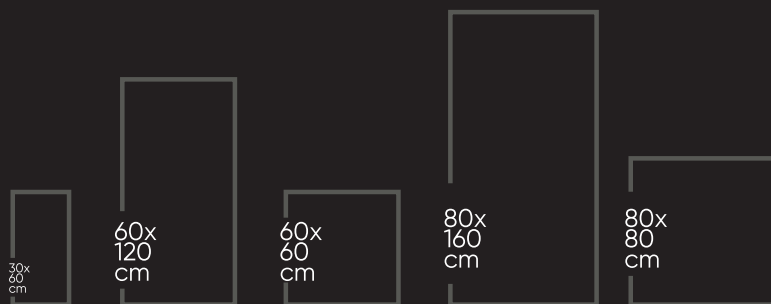

800X800 MM

RANDOM FACES- 04

CLASSIC
COLLECTION

SOUL HONEY
800X1600 MM

800X800 MM

RANDOM FACES- 04

CLASSIC
COLLECTION

TORANO CALCATTA
800X1600 MM

800X800 MM

RANDOM FACES- 05

TORANO CALCATTA
800X1600 MM

CLASSIC
COLLECTION

TIFFANY BROWN
800X1600 MM

800X800 MM

RANDOM FACES- 02

TIFFANY BROWN
800X1600 MM