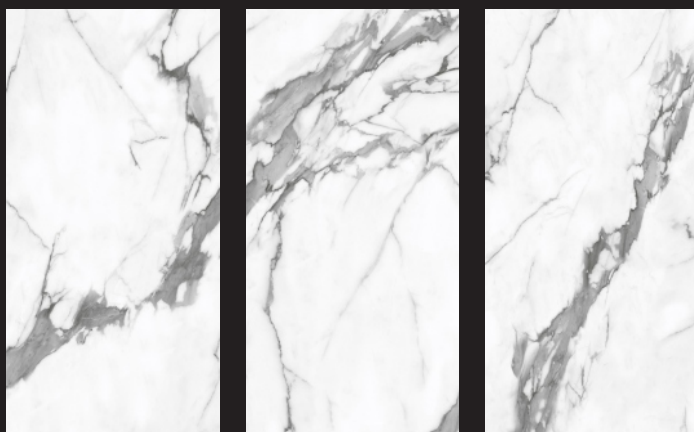

RANDOM FACES- 04