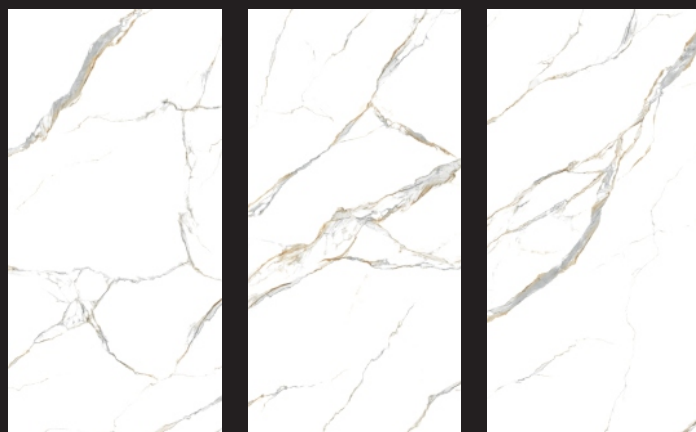

RANDOM FACES- 04

JOILET SATUARIO
800X1600 MM

CLASSIC
COLLECTION

LASA SATUVARIO
800X1600 MM

800X800 MM

RANDOM FACES- 03

CLASSIC
COLLECTION

MARSHY WHITE
800X1600 MM