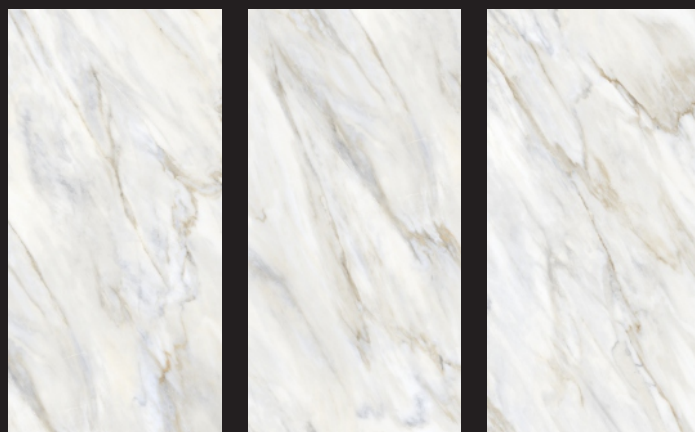

CLASSIC
COLLECTION

IDOLE NATURAL
800X1600 MM

800X800 MM

RANDOM FACES- 04

IDOLE NATURAL
800X1600 MM

CLASSIC
COLLECTION

JOILET SATUARIO
800X1600 MM

800X800 MM