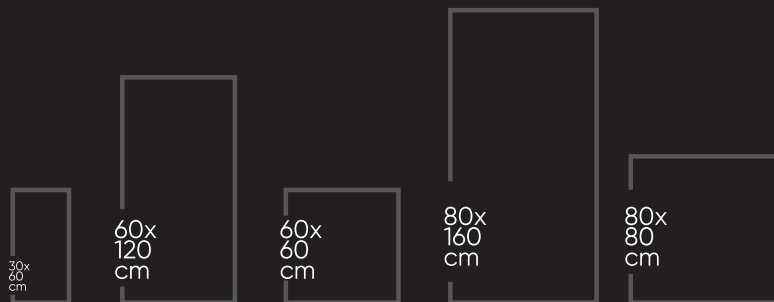

CLASSIC
COLLECTION

ALKORA GREY
800X1600 MM

800X800 MM

RANDOM FACES- 04

ALKORA GREY
800X1600 MM

CLASSIC
COLLECTION

ALKORA NATURAL
800X1600 MM

800X800 MM