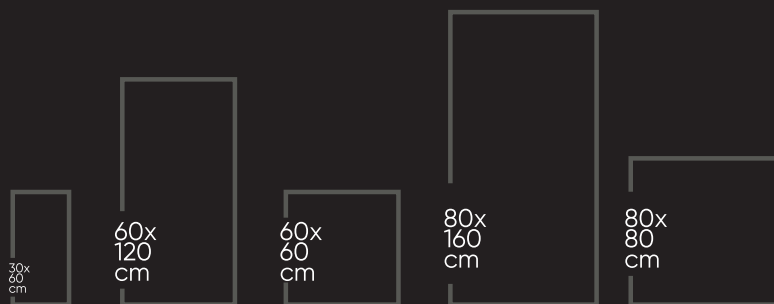

800X800 MM

RANDOM FACES- 04

MARSHY WHITE
800X1600 MM

CLASSIC
COLLECTION

MONET WHITE
800X1600 MM

800X800 MM

RANDOM FACES- 03

CLASSIC
COLLECTION