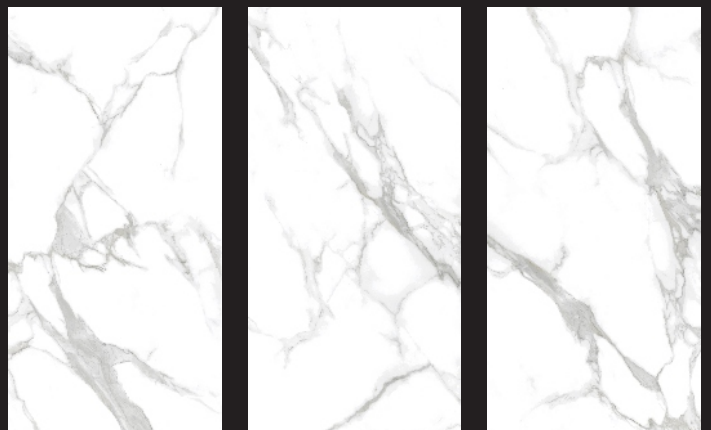

RANDOM FACES- 04