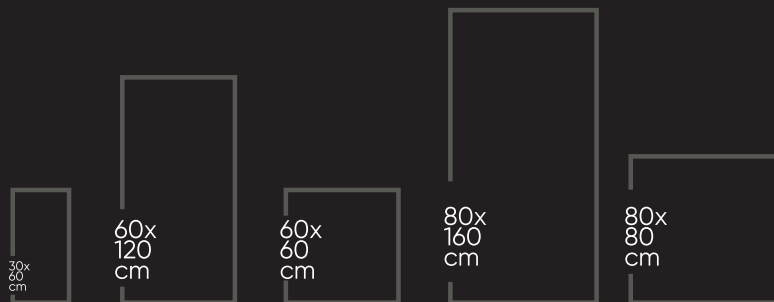

RANDOM FACES- 04

CLASSIC
COLLECTION

CARRARA ICEBERG
800X1600 MM

800X800 MM

RANDOM FACES- 04

CARRARA ICEBERG
800X1600 MM

CLASSIC
COLLECTION

CALICO WHITE
800X1600 MM

800X800 MM

RANDOM FACES- 04

CLASSIC
COLLECTION

CLASSEN WHITE
800X1600 MM

800X800 MM

RANDOM FACES- 03

CLASSEN WHITE
800X1600 MM

CLASSIC
COLLECTION