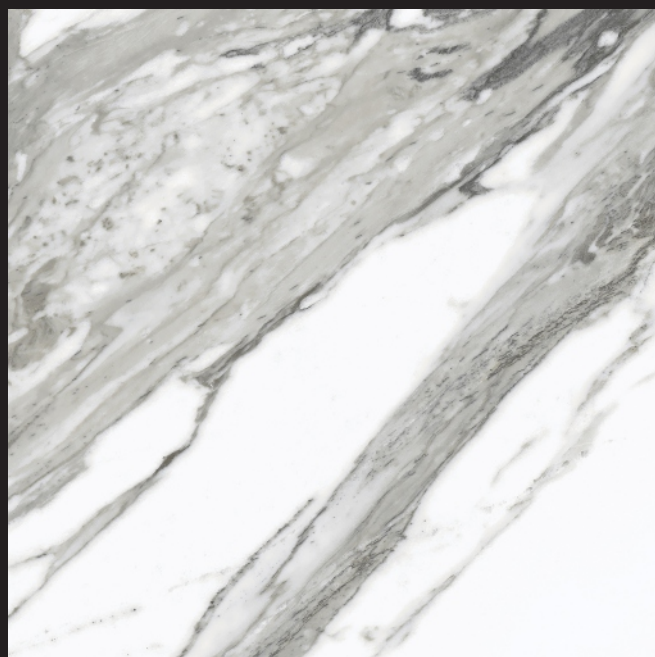

CLASSIC
COLLECTION

SATUARIO CLOT
800X1600 MM

800X800 MM

RANDOM FACES- 04