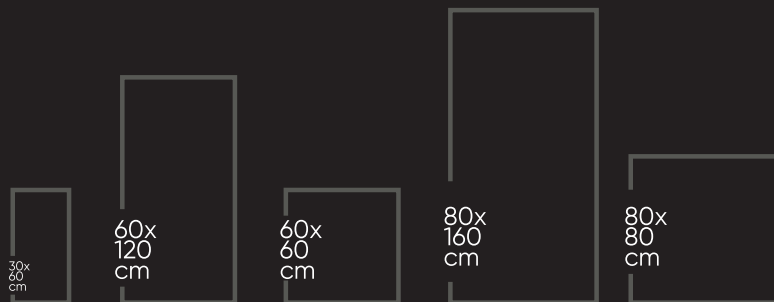

EAGLE WHITE
800X1600 MM

CLASSIC
COLLECTION

EMPIRE CARARA
800X1600 MM

800X800 MM

RANDOM FACES- 03

EMPIRE CARARA
800X1600 MM

CLASSIC
COLLECTION

GENESIS SATUARIO
800X1600 MM

800X800 MM

RANDOM FACES- 04

CLASSIC
COLLECTION

GLOSTER WHITE
800X1600 MM

800X800 MM

RANDOM FACES- 04

GLOSTER WHITE
800X1600 MM

CLASSIC
COLLECTION