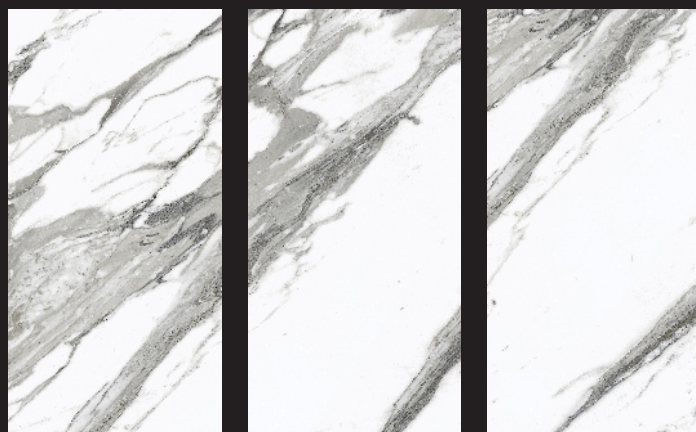

800X800 MM

RANDOM FACES- 04

CLASSIC
COLLECTION

SATUARIO CLOT
800X1600 MM

800X800 MM

RANDOM FACES- 04

CLASSIC
COLLECTION

SATUARIO DELIGHT
800X1600 MM