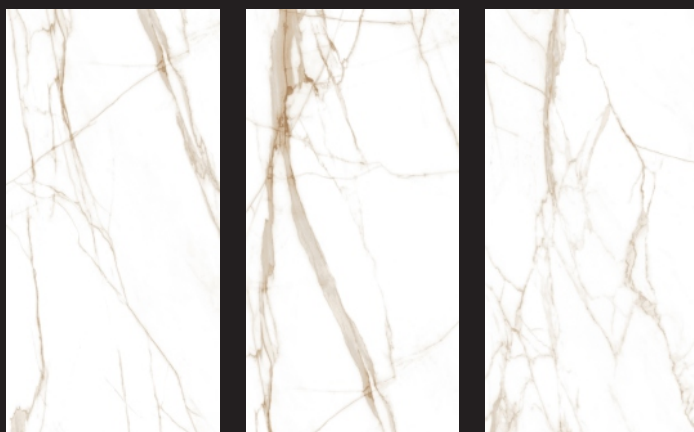

800X800 MM

RANDOM FACES- 04

CLASSIC
COLLECTION

SOUL HONEY
800X1600 MM

800X800 MM

RANDOM FACES- 04

CLASSIC
COLLECTION

TORANO CALCATTA
800X1600 MM