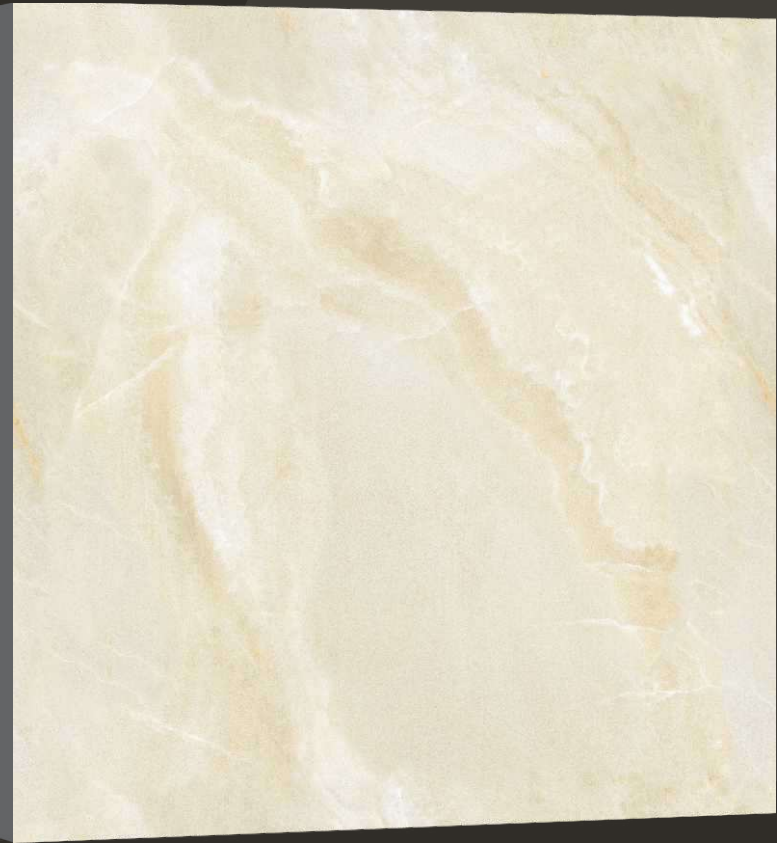

Glossy
Collection

**COSTA
MANGO**

1000x1000mm

Glossy
Surface