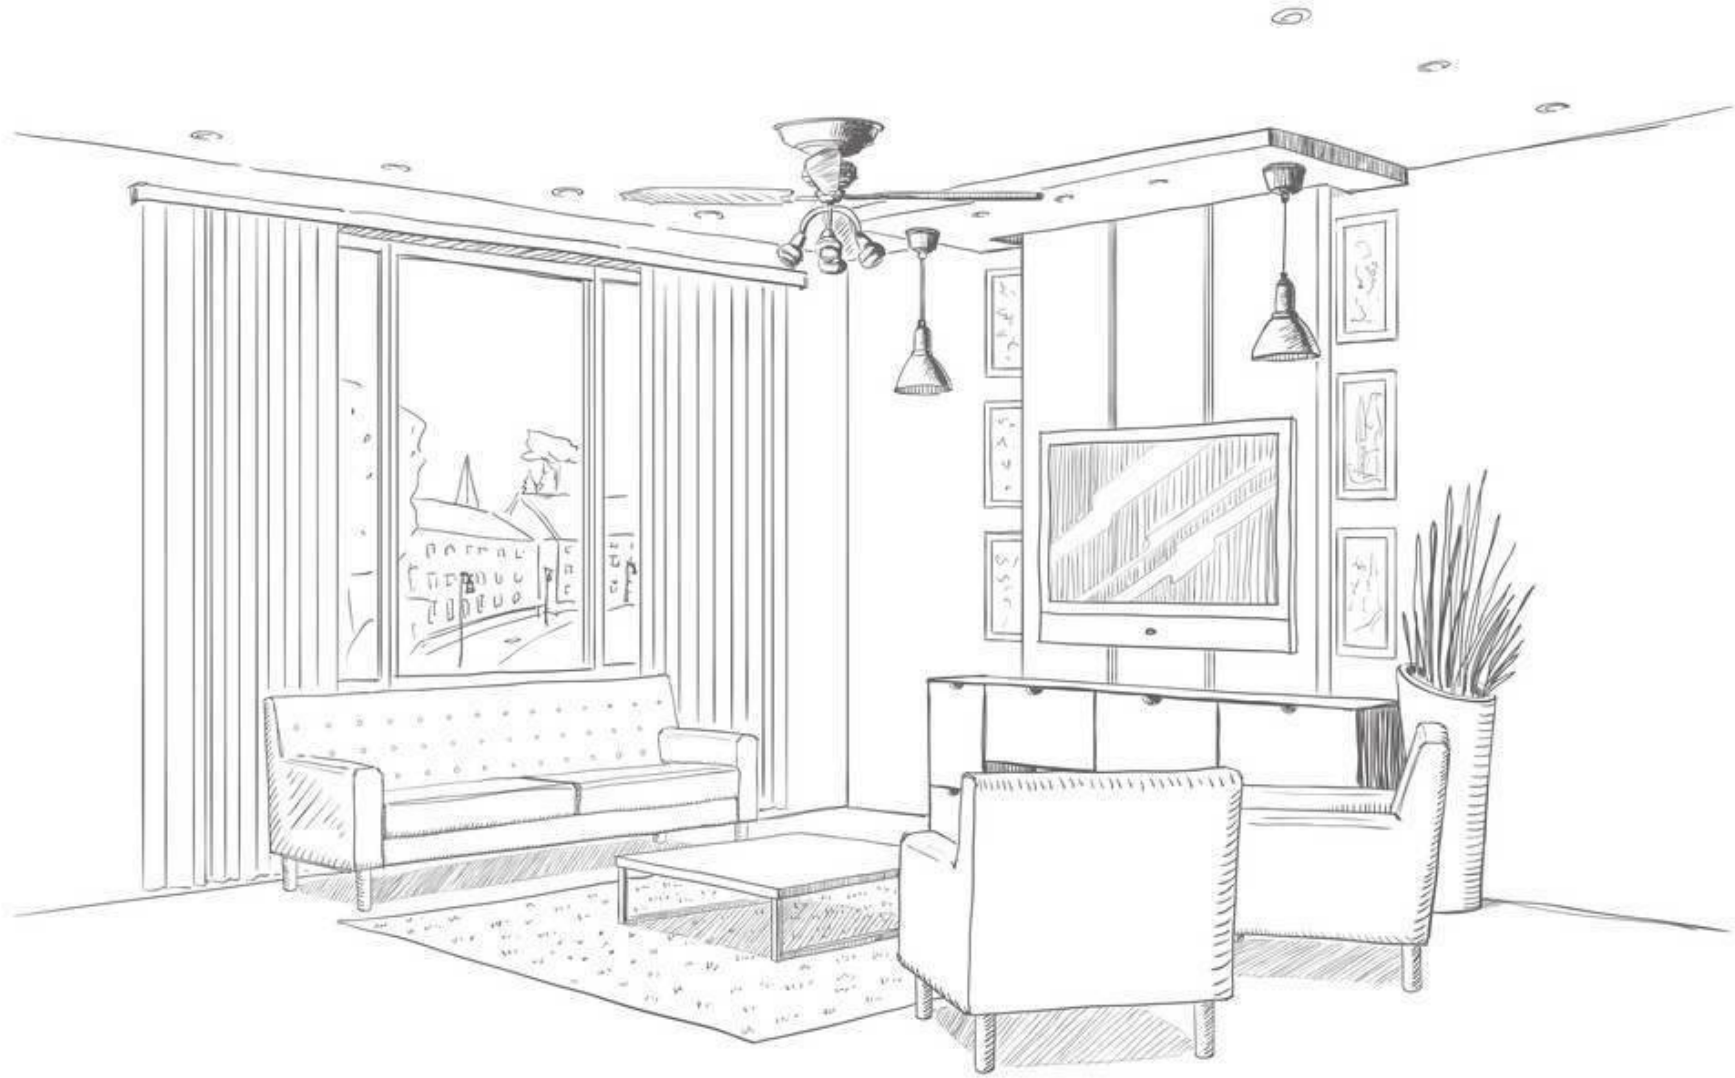

Glossy
Surface

3
Randoms

**COCADA
DREAM LIGHT**

3 Randoms

1000x1000mm

Glossy
Surface

Glossy
Collection

**COREL
BEIGE**