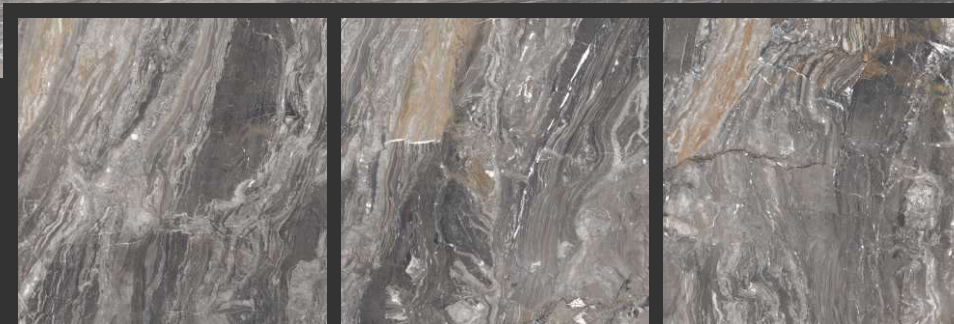

Glossy
Collection

CORTECCIA

1000x1000mm

Glossy
Surface

3
Randoms