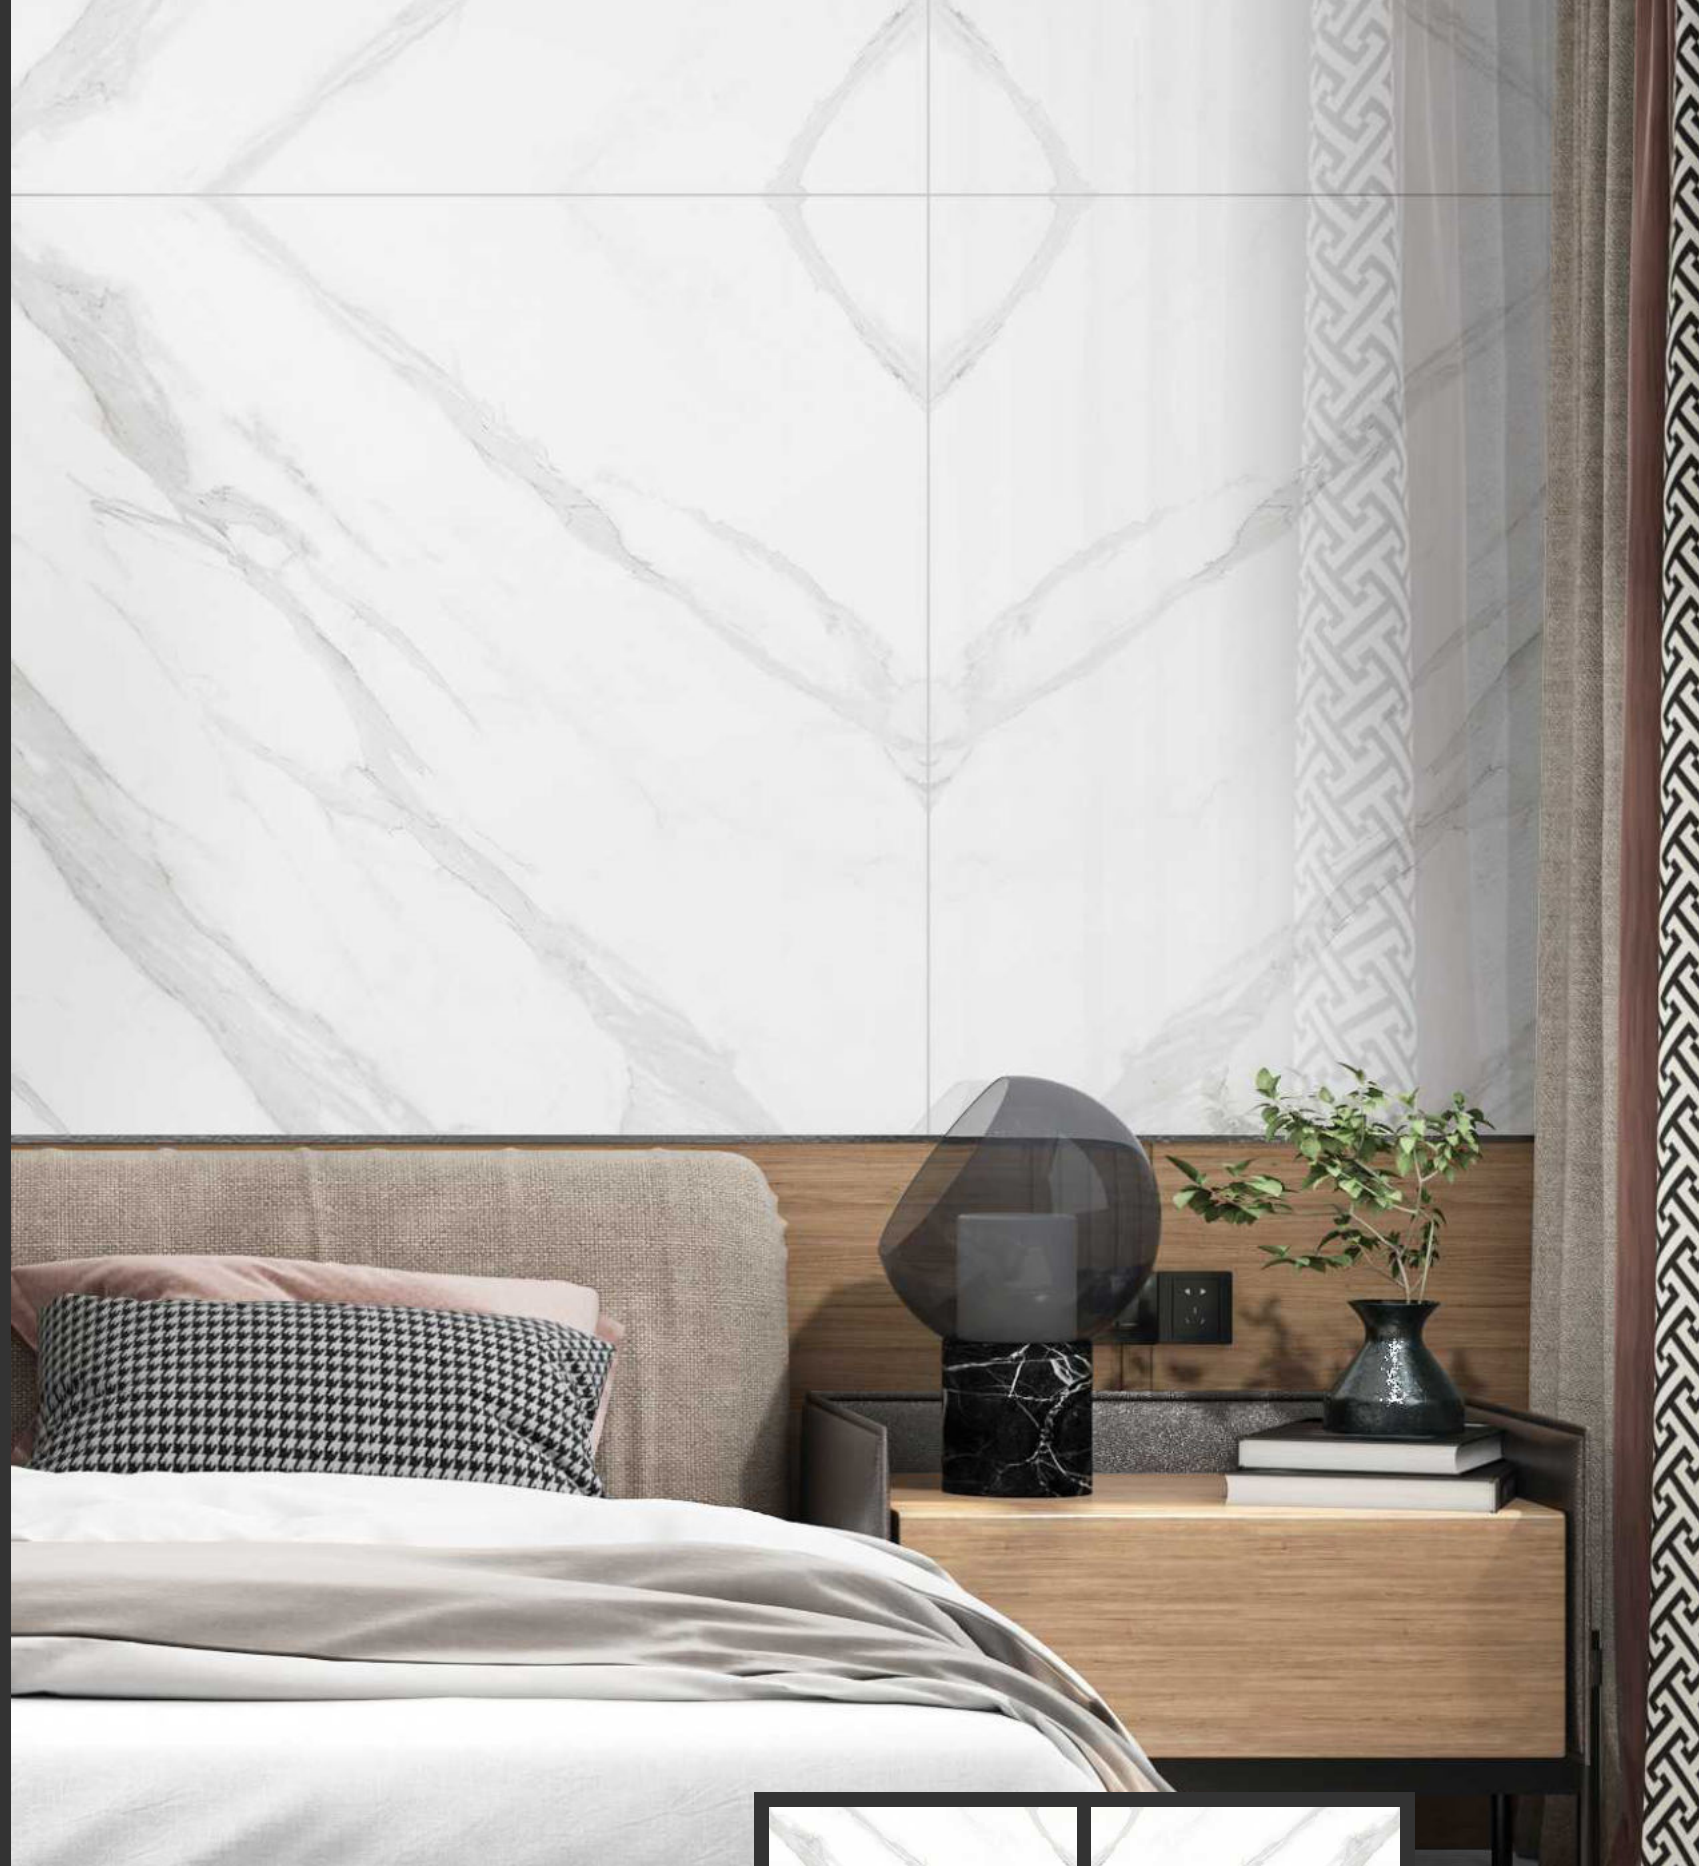

Glossy
Collection

THASSOS WHITE

1200x1200mm

Glossy
Surface

2

Randoms