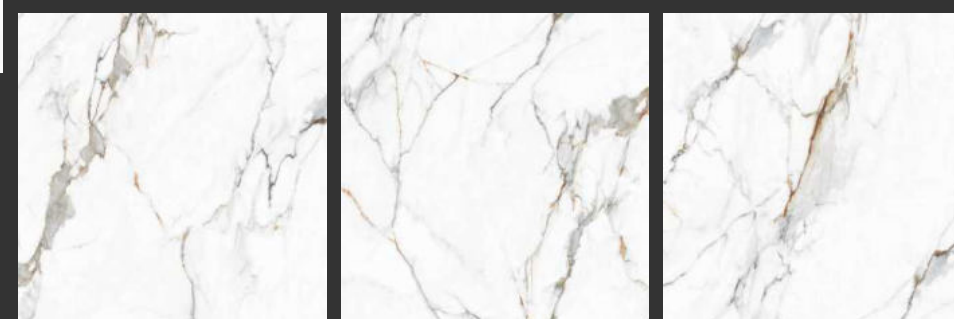

1200x1200mm

Glossy  
Surface

3  
Randoms

Glossy  
Collection

**APOLLO  
WHITE**

1200x1200mm

Glossy  
Surface

3  
Randoms