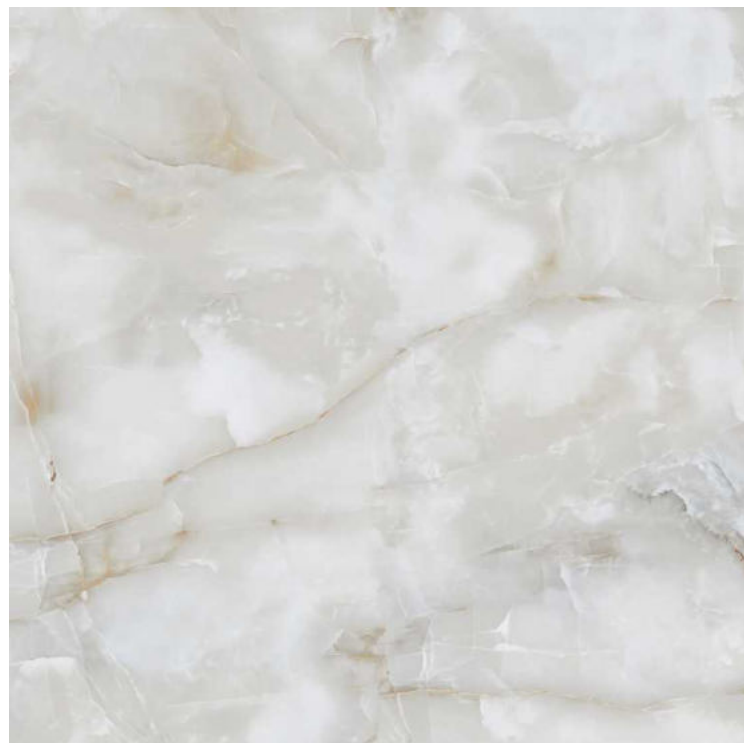

**CLASSY
MULTY**

3 Randoms

1200x1200mm

Glossy
Surface