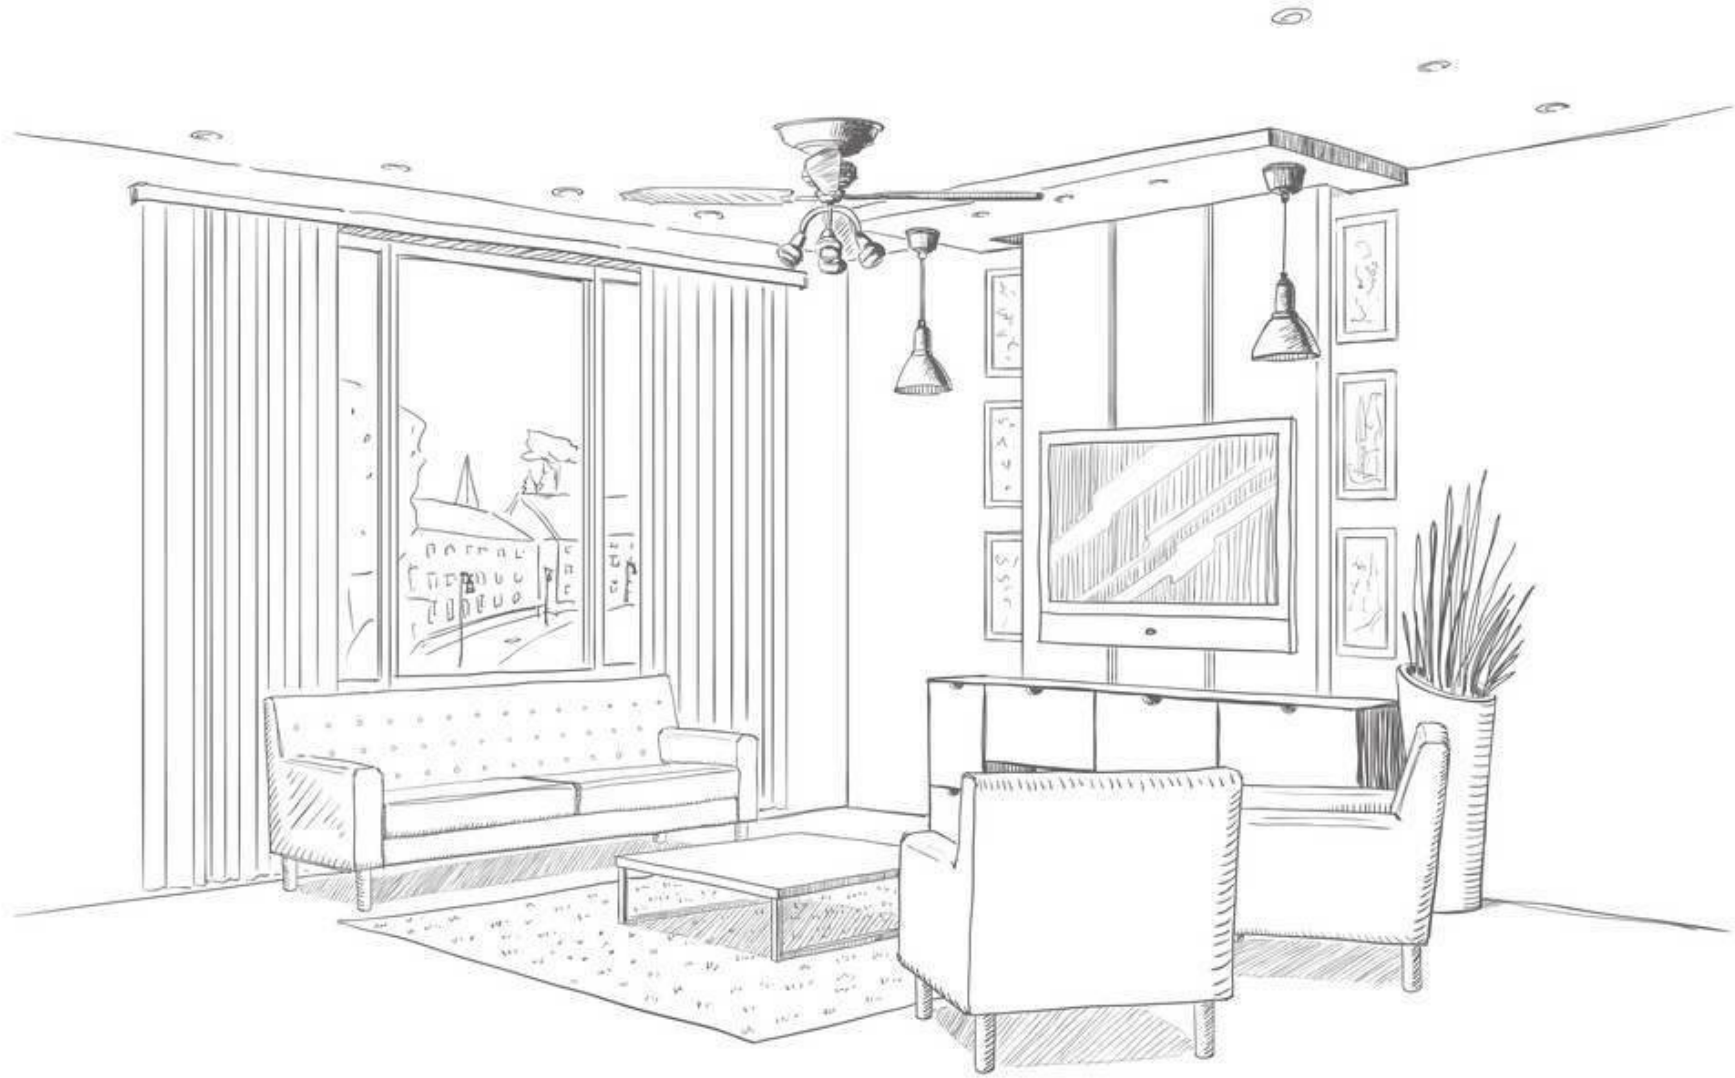

3  
Randoms

**COCADA  
DREAM LIGHT**

3 Randoms

1200x1200mm

Glossy  
Surface

Glossy  
Collection

**COREL  
BEIGE**

1200x1200mm