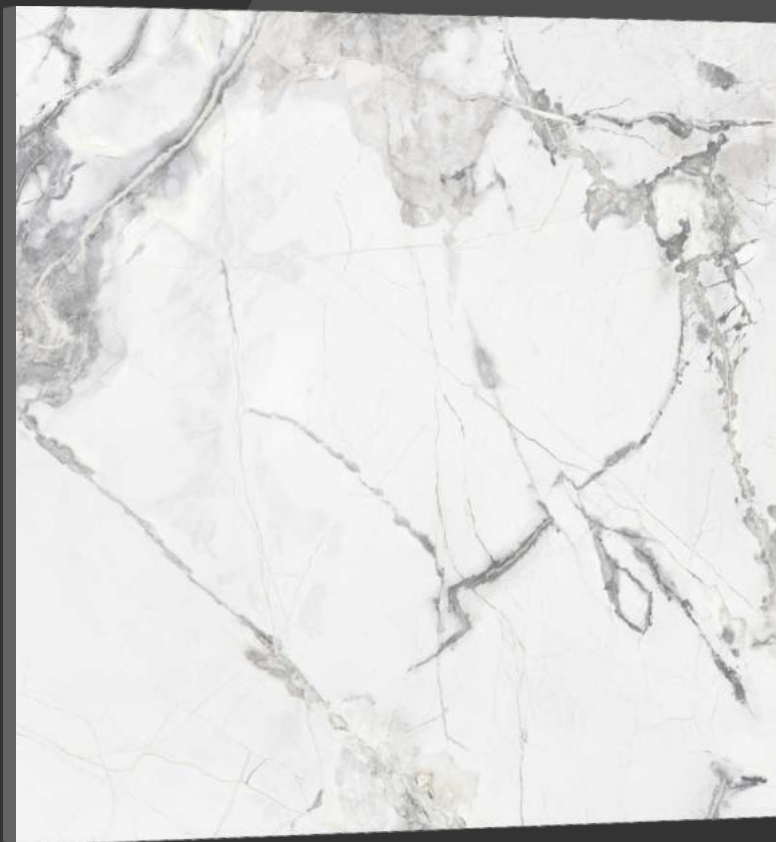

## ARABESCATO WHITE

1200x1200mm

Glossy  
Surface

2  
Randoms

Glossy  
Collection

**LAVA  
GREY**

1200x1200mm

Glossy  
Surface