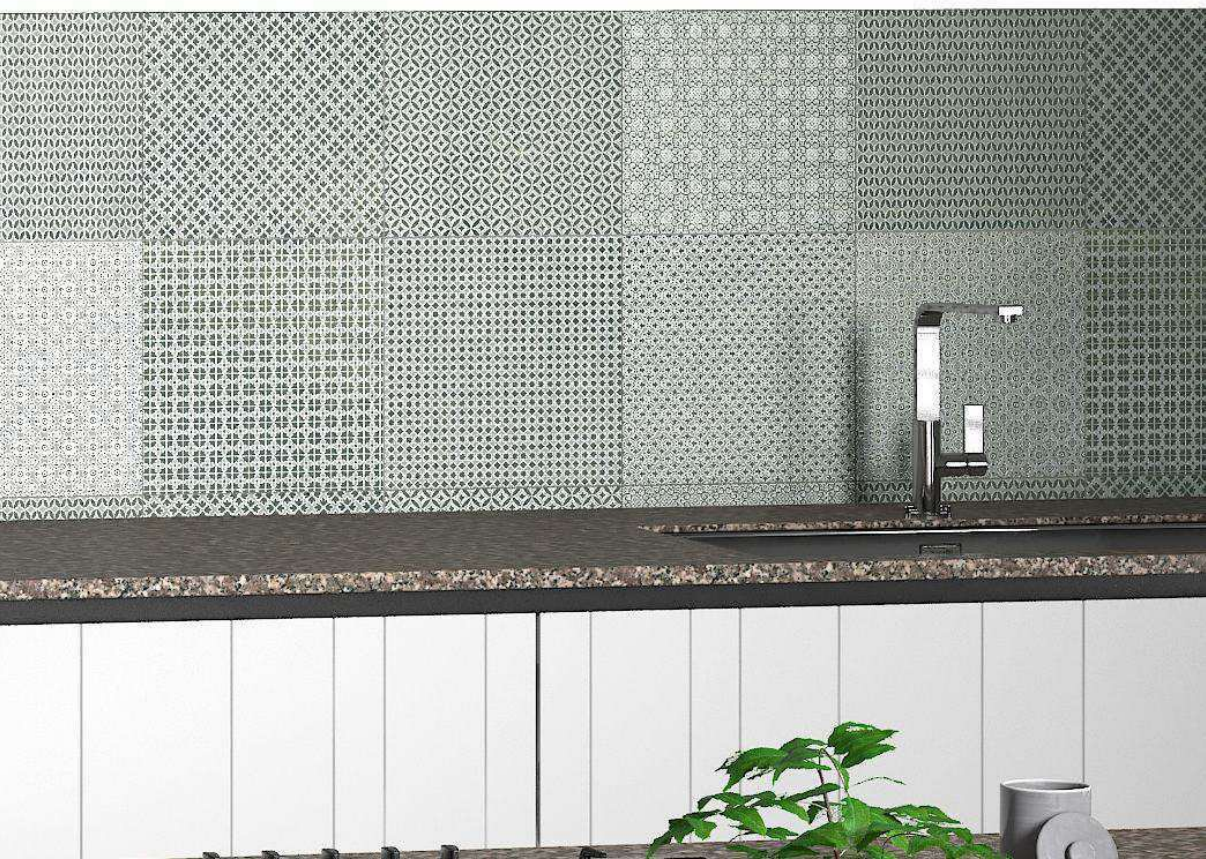

floor LUSH CEMENT DECOR LUSH CEMENT DARK	600x1200mm / 2'x4'	MATT CARVING
wall LUSH CEMENT DECOR LUSH CEMENT DARK	600x1200mm / 2'x4'	MATT CARVING