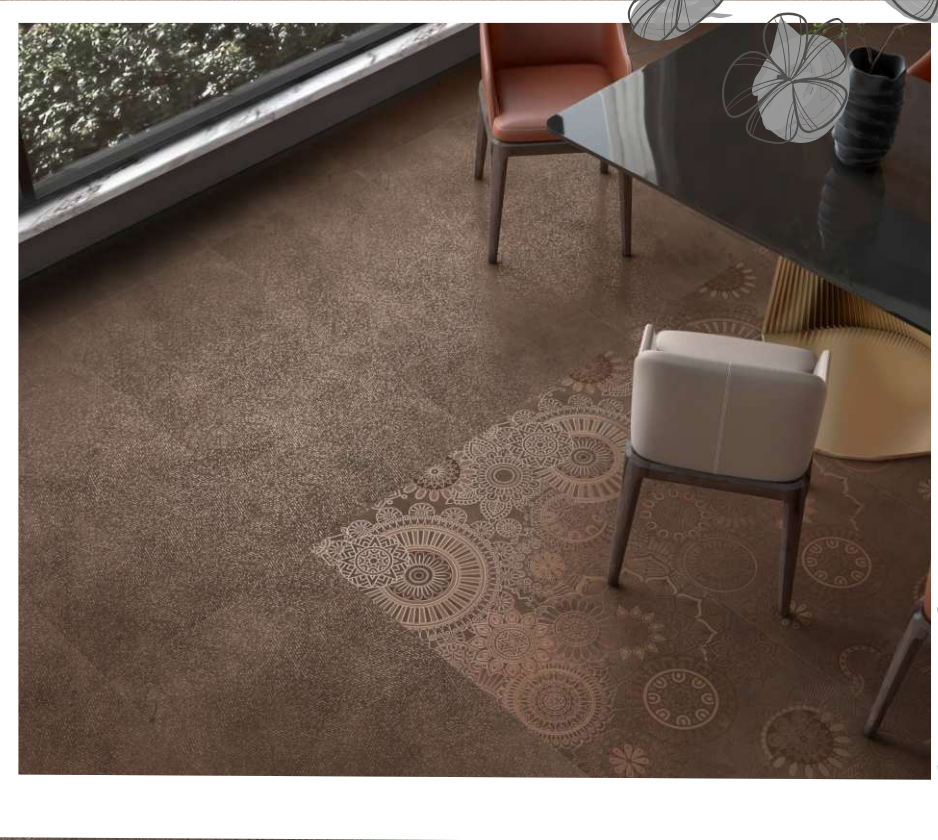

Its product 600x1200mm glazed vitrified tiles have boosted the internationalization of the firm. Our creative and innovative designs offers solutions to today's challenges whilst posing new questions about the future, with constant reinventions.