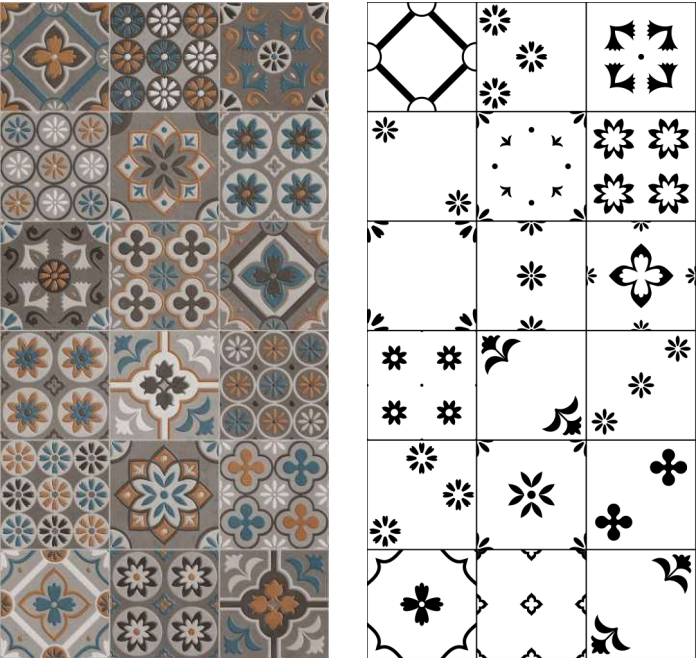

COPPER COASTAL DECOR

COMPOSITION : 1 Pcs

DECOR PIECE

CARVING PUNCH

600x1200mm
24"x48"
2'x4'

AVAILABLE IN 1 SURFACES