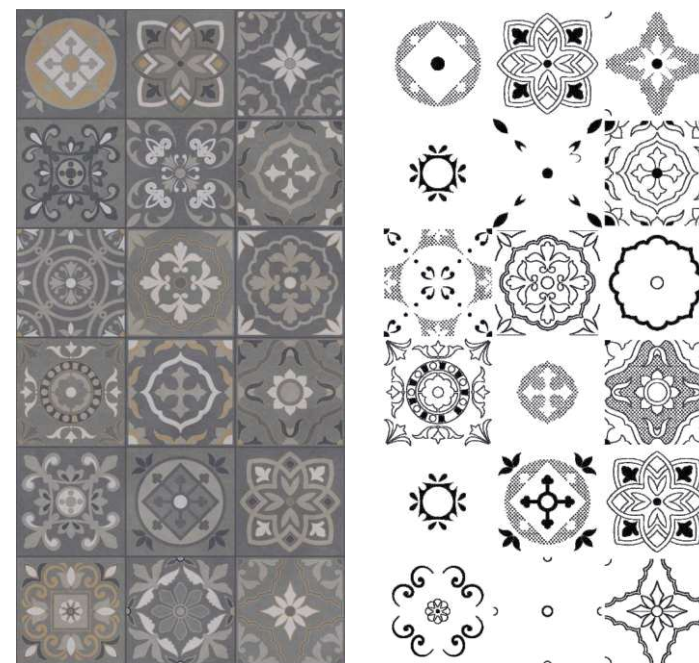

ABSTRACT GREY DECOR

COMPOSITION : 1 Pcs

DECOR PIECE

CARVING PUNCH

600x1200mm
24"x48"
2'x4'

AVAILABLE IN 1 SURFACES