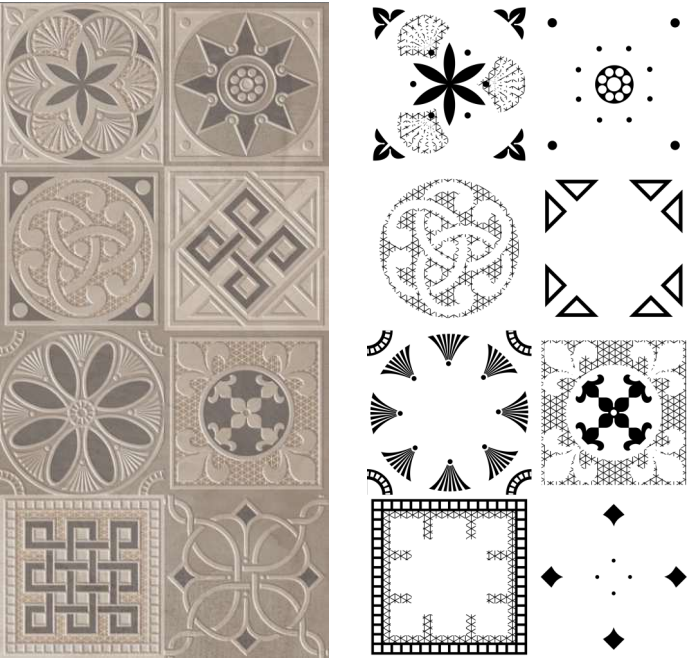

TAWNY CREMA DECOR

COMPOSITION : 1 Pcs

DECOR PIECE

CARVING PUNCH

600x1200mm
24"x48"
2'x4'

AVAILABLE IN 1 SURFACES