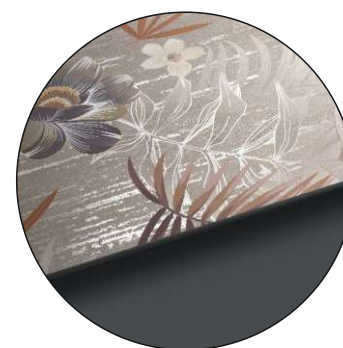

## BLOSSOM BEIGE DECOR

COMPOSITION : 1 Pcs

DECOR PIECE

CARVING PUNCH

600x1200mm  
24"x48"  
2'x4'

AVAILABLE IN 1 SURFACES

MATT CARVING

07