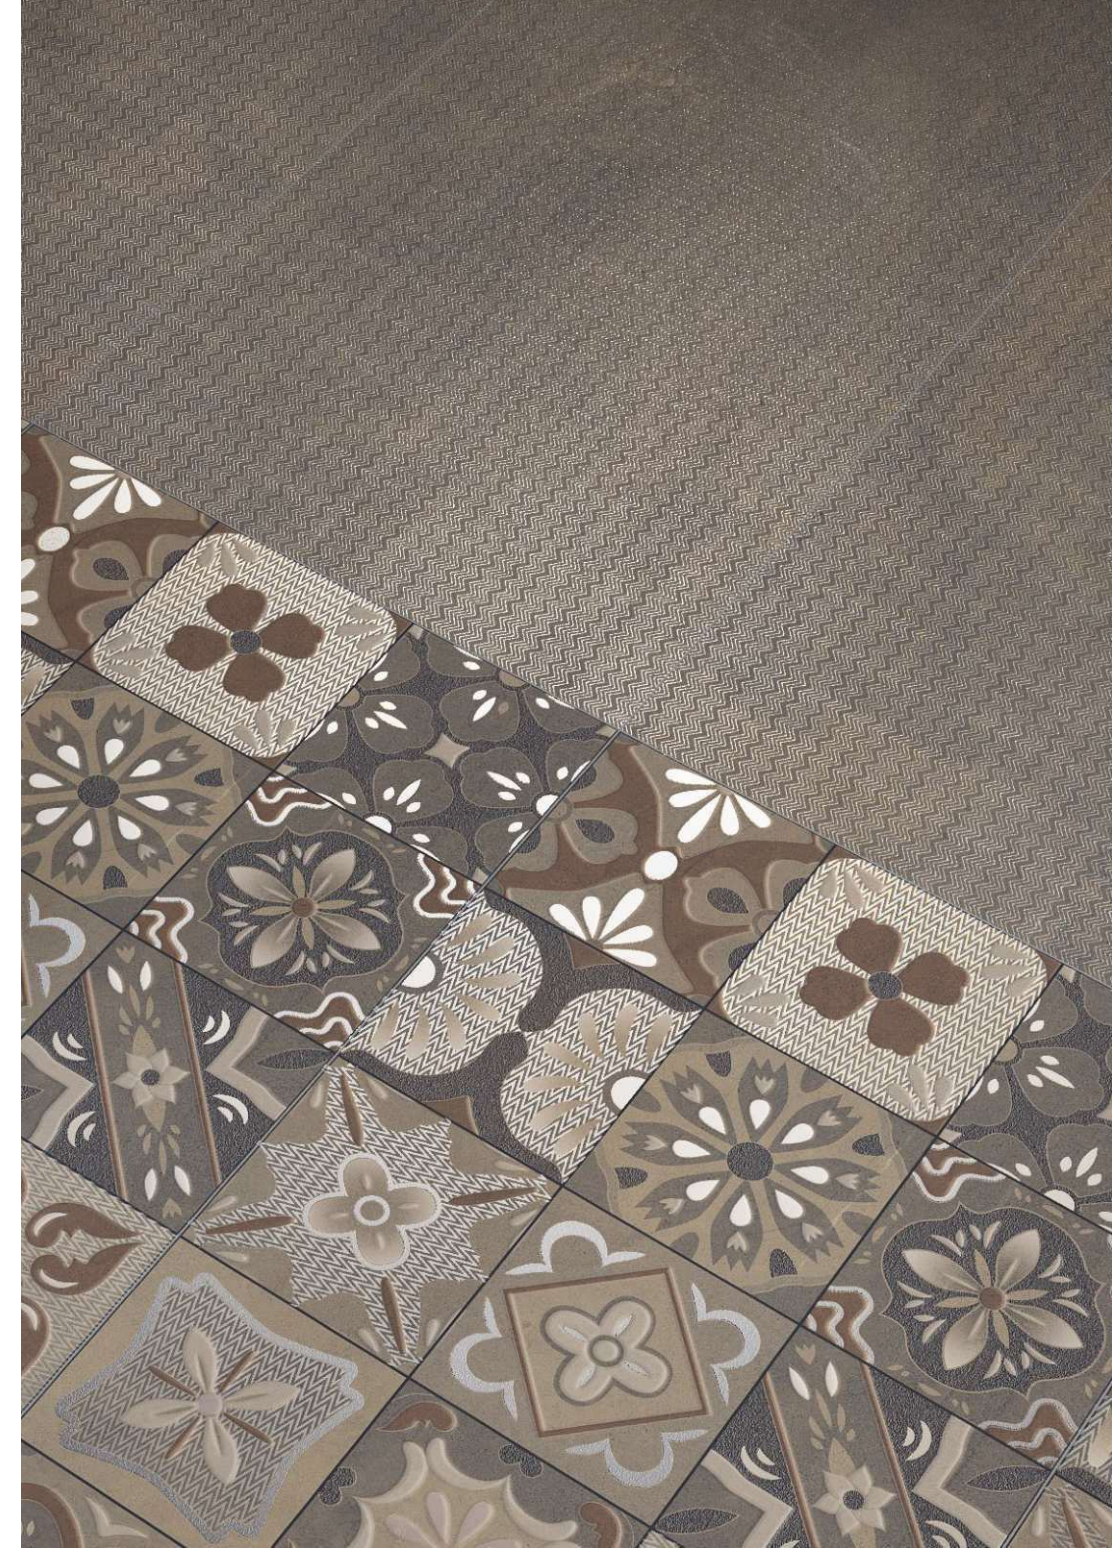

wall

CHICK BROWN DECOR 600x1200mm / 2'x4'
CHICK BROWN DARK

MATT CARVING

floor

CHICK BROWN DECOR 600x1200mm / 2'x4' MATT CARVING
CHICK BROWN DARK