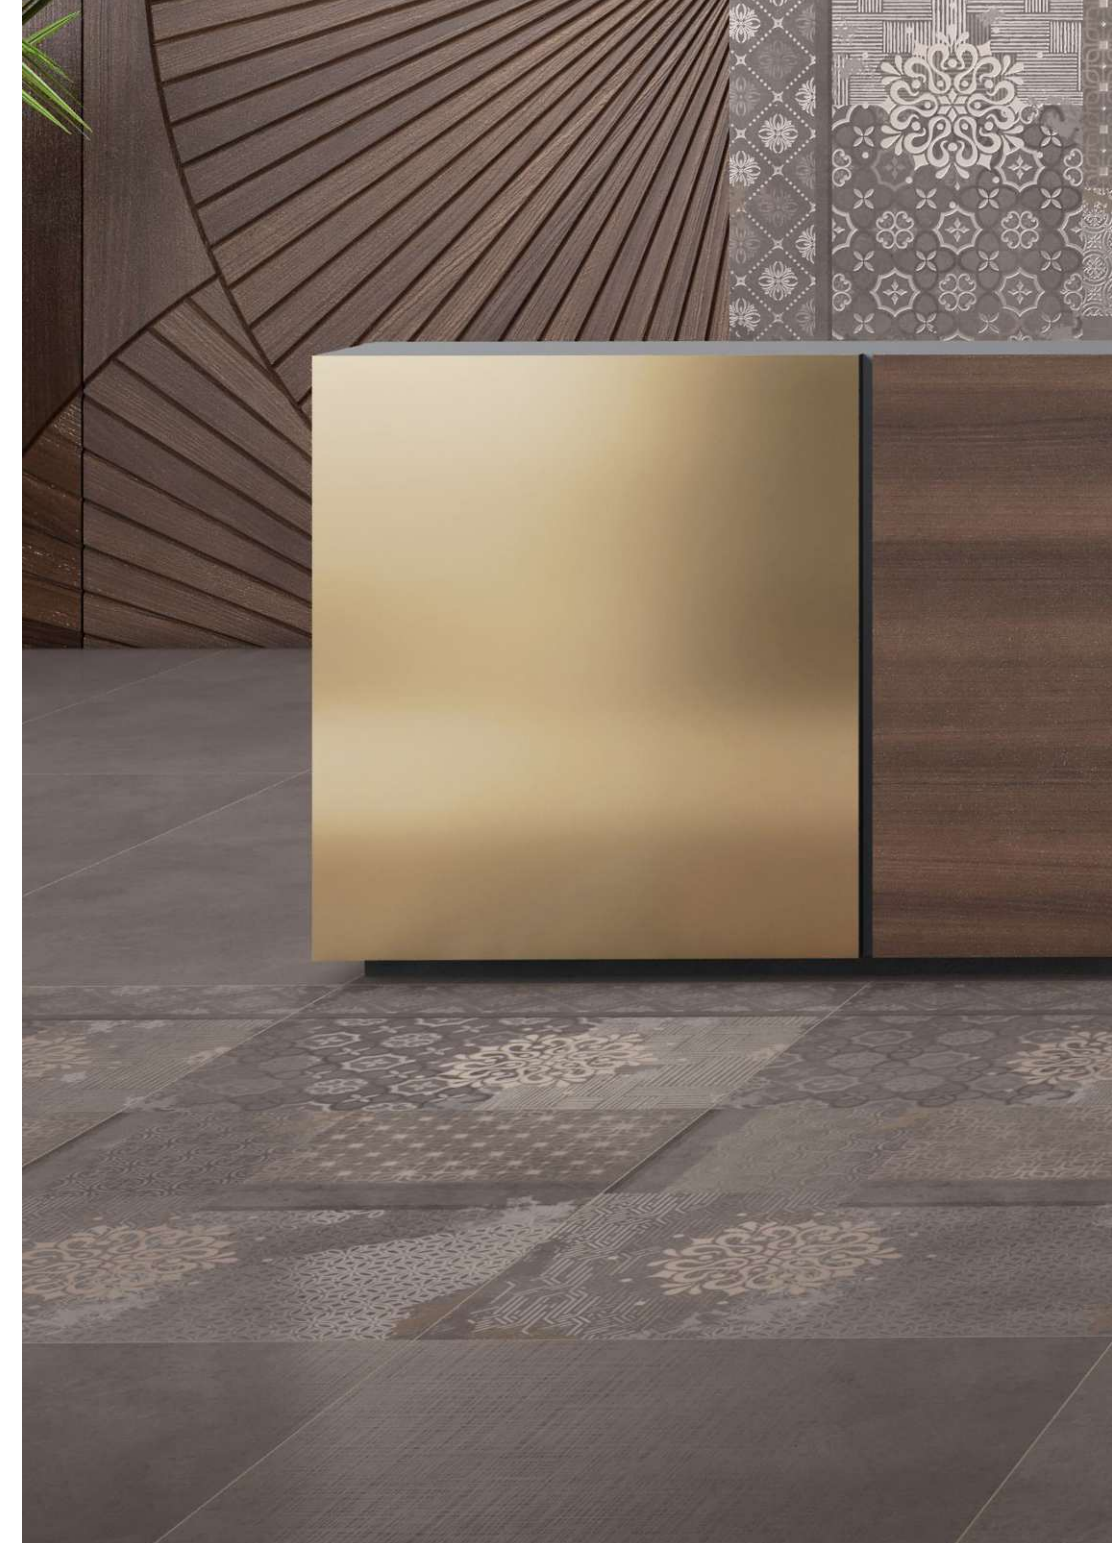

wall  
VISTAS COPPER DECOR 600x1200mm / 2'x4'  
VISTAS COPPER DARK MATT CARVING

wall  
VISTAS COPPER DECOR 600x1200mm / 2'x4' MATT CARVING  
VISTAS COPPER DARK