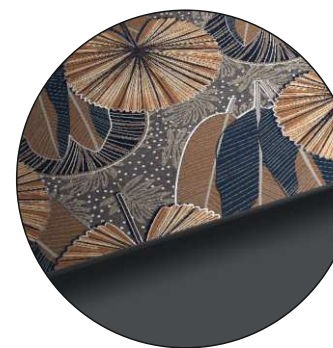

# ABSTRACT STATURIO DECOR

COMPOSITION : 1 Pcs

DECOR PIECE

600x1200mm  
24"x48"  
2'x4'

CARVING PUNCH

AVAILABLE IN 1 SURFACES

MATT CARVING

**FUSIONART**  
THE ART OF MERGING