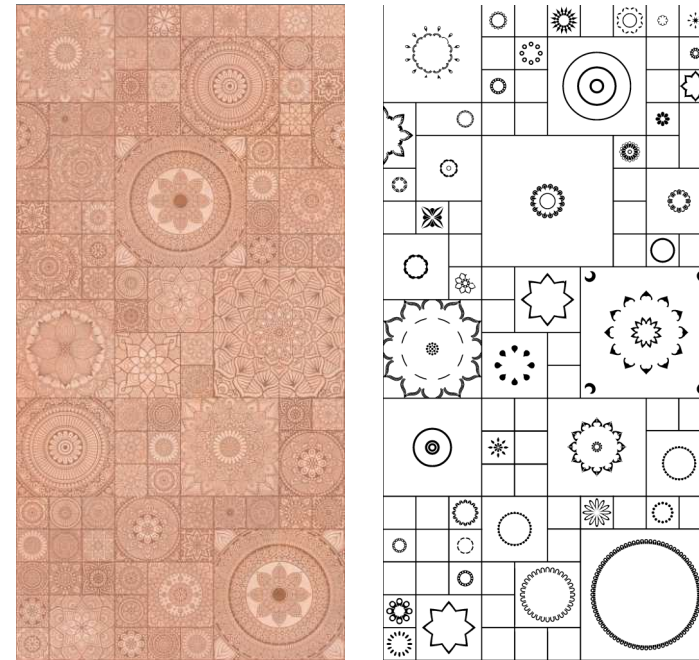

# PEARL BROWN DECOR

COMPOSITION : 1 Pcs

DECOR PIECE  
600x1200mm  
24"x48"  
2'x4'

CARVING PUNCH

AVAILABLE IN 1 SURFACES

MATT CARVING

**FUSIONART**  
THE ART OF MERGING

Wall **Pearl Brown Decor/  
Pearl Brown Dark**  
Size **600x1200cm / 2'x4'**  
Surface **MATT CARVING**