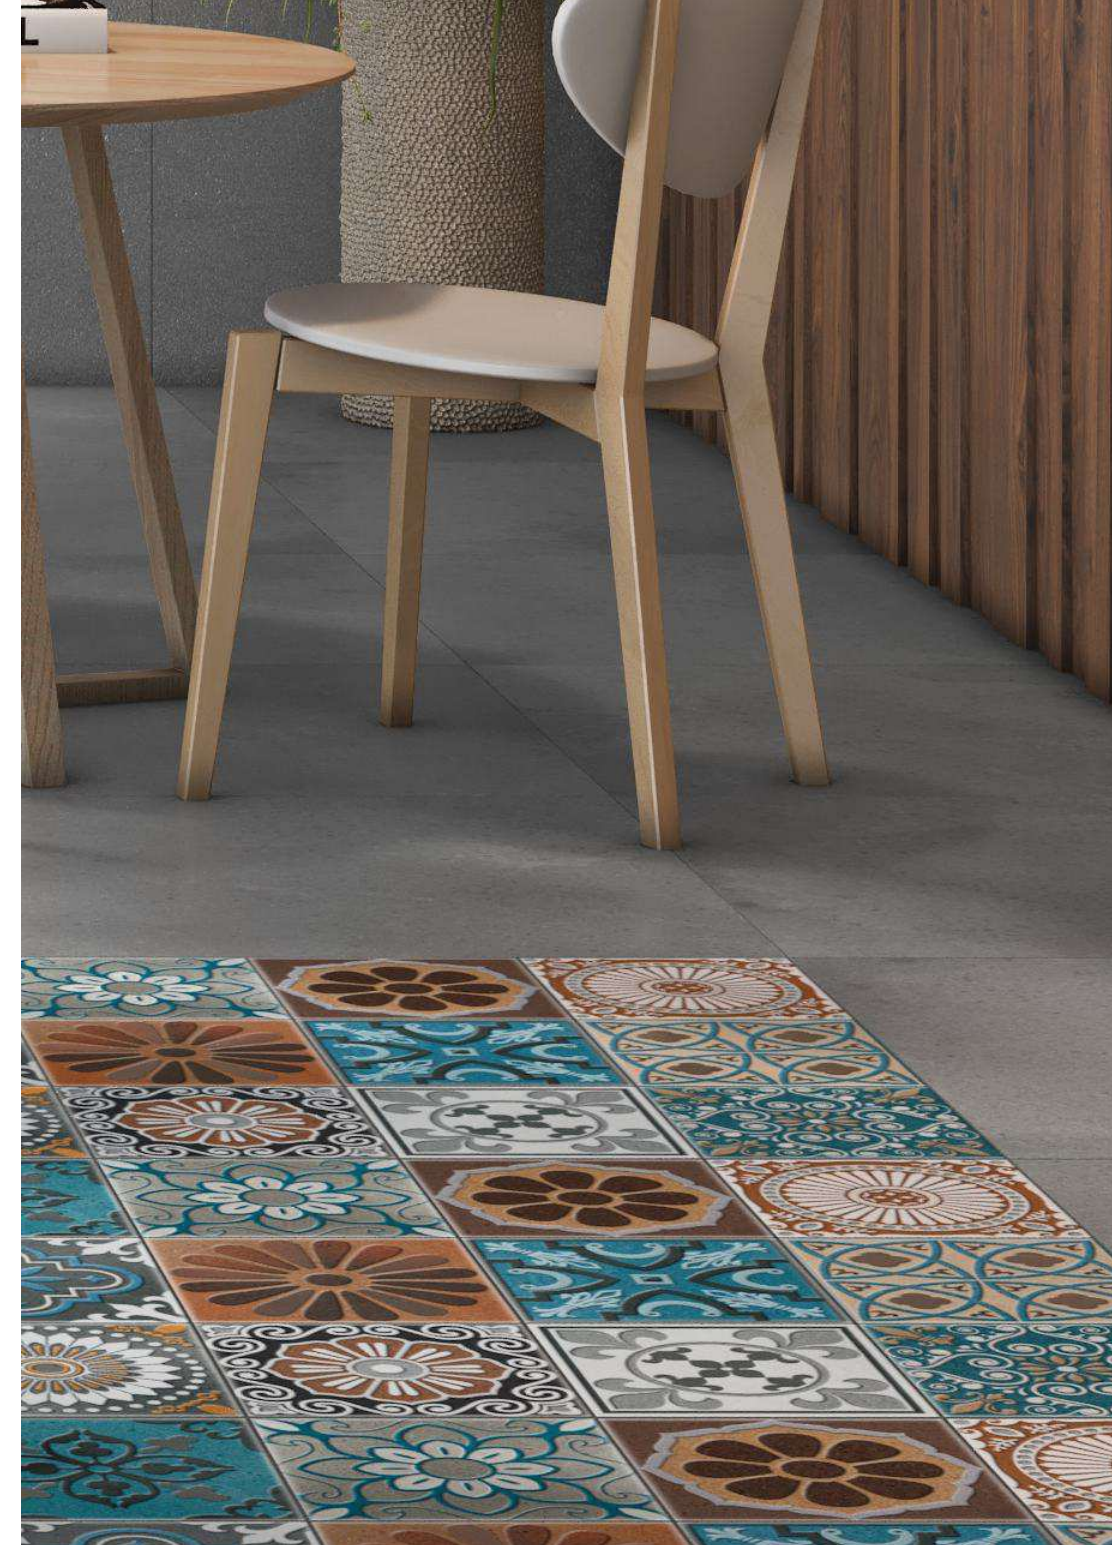

wall
AZURE STONE DECOR 600x1200mm / 2'x4'
AZURE STONE DARK

MATT CARVING

floor
AZURE STONE DECOR 600x1200mm / 2'x4' MATT CARVING
AZURE STONE DARK