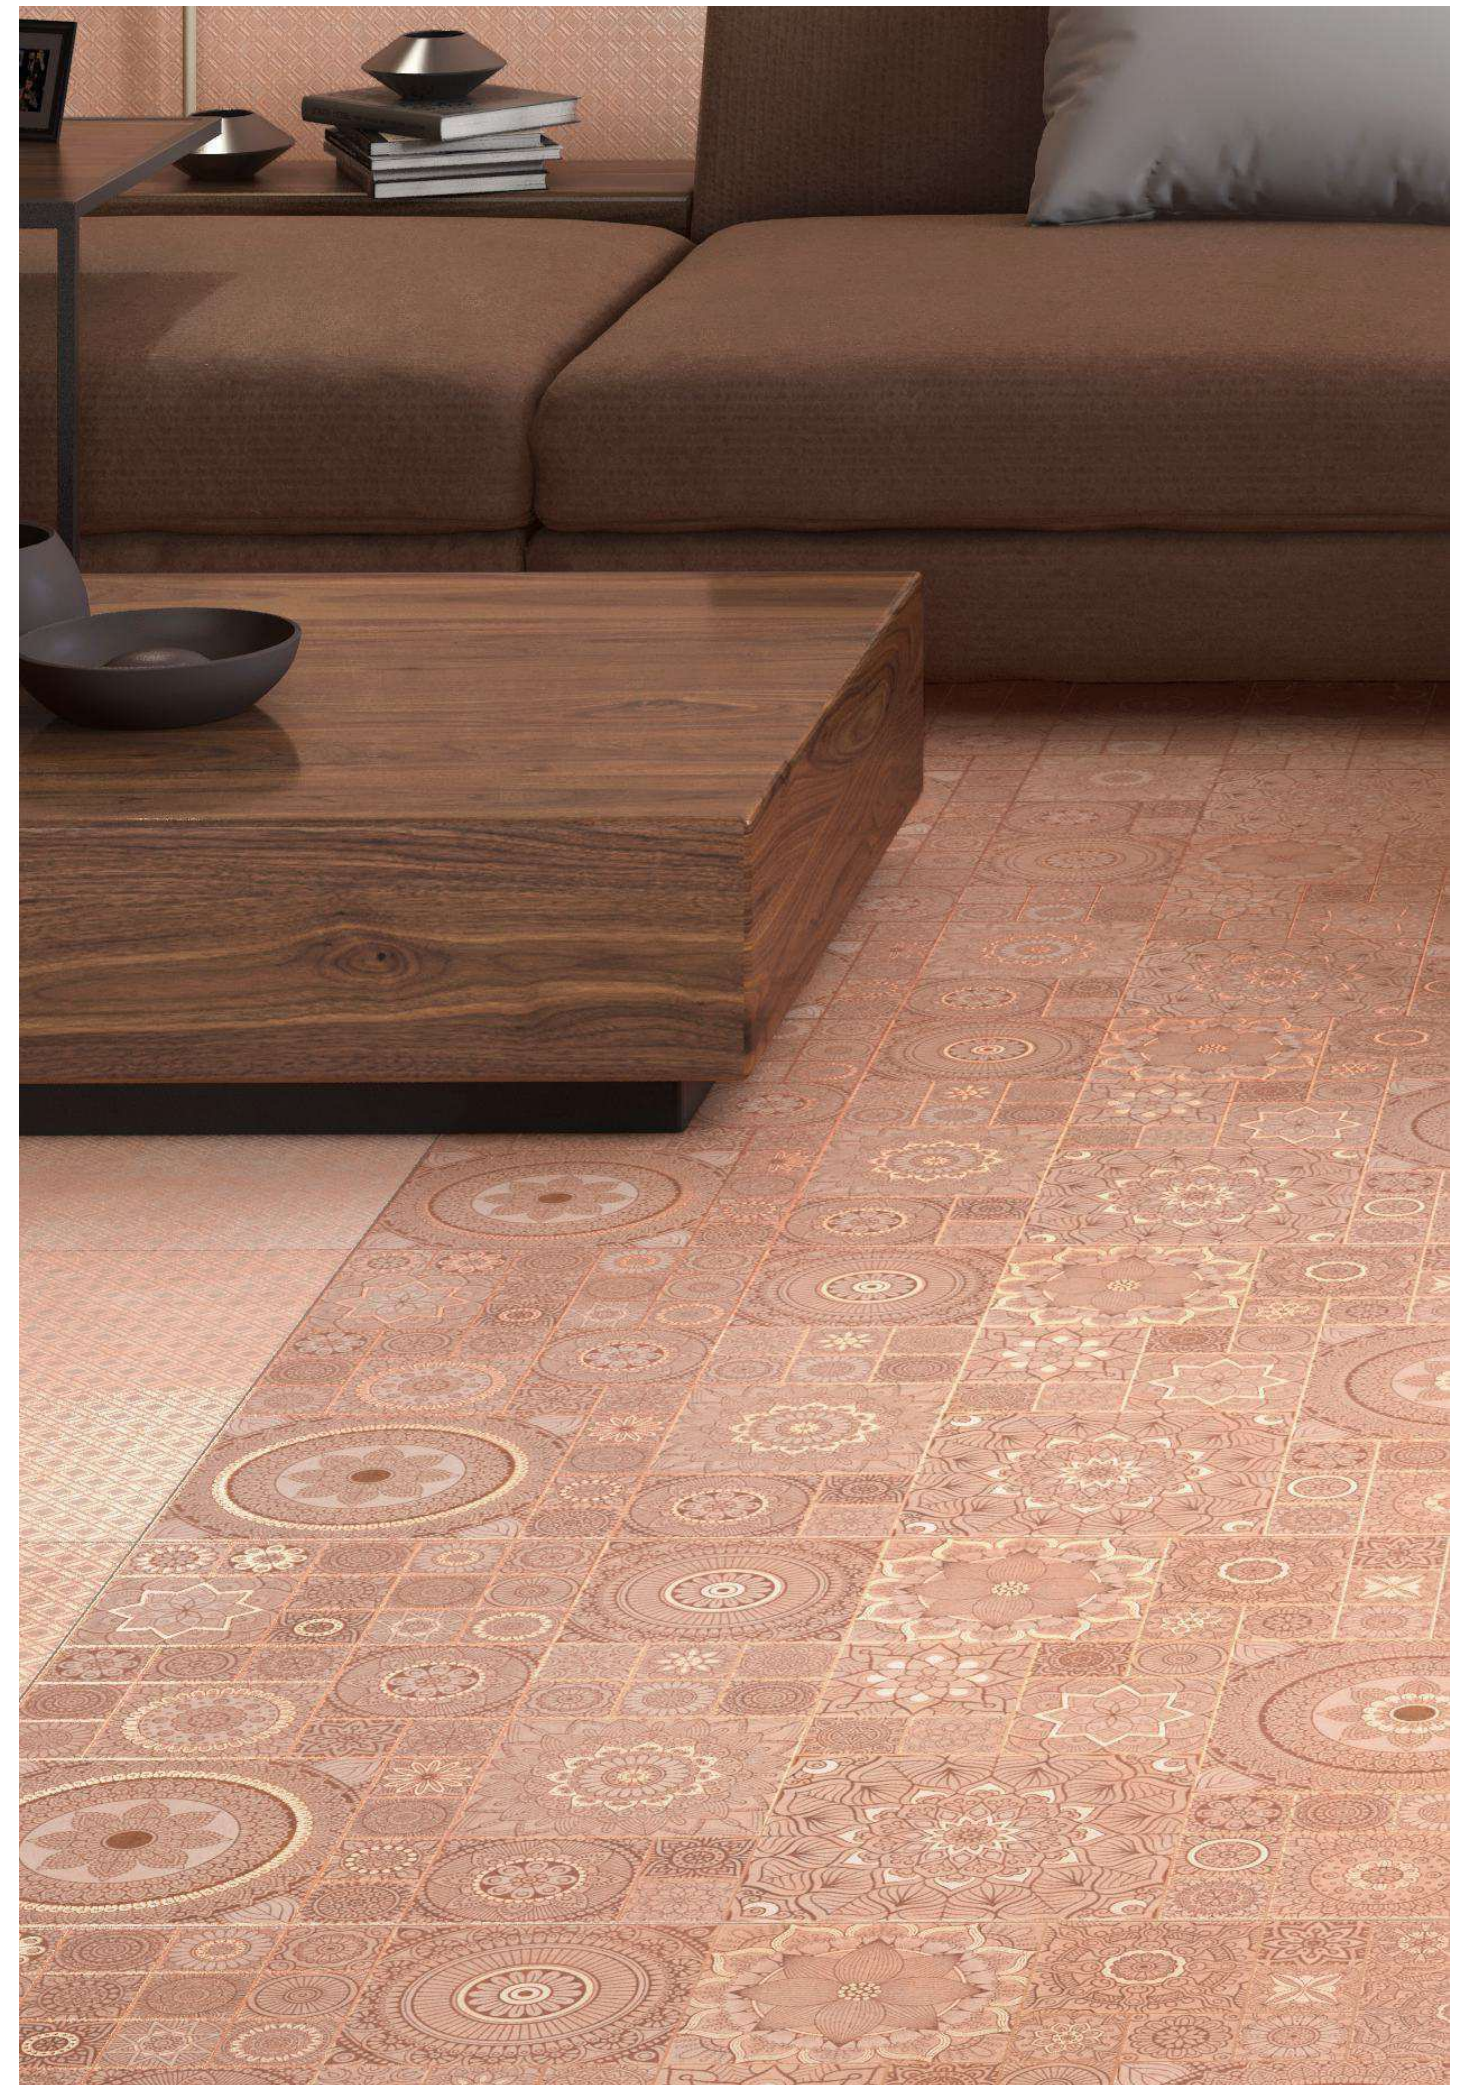

floor PEARL BROWN DECOR PEARL BROWN DARK	600x1200mm / 2'x4'	MATT CARVING
wall PEARL BROWN DECOR PEARL BROWN DARK	600x1200mm / 2'x4'	MATT CARVING