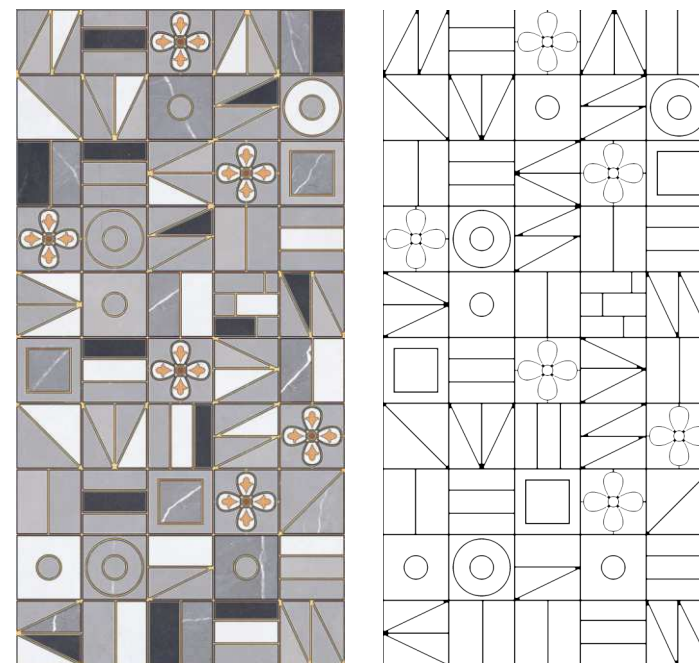

MERIDIAN GREY DECOR

COMPOSITION : 1 Pcs

DECOR PIECE

CARVING PUNCH

600x1200mm
24"x48"
2'x4'

AVAILABLE IN 1 SURFACES