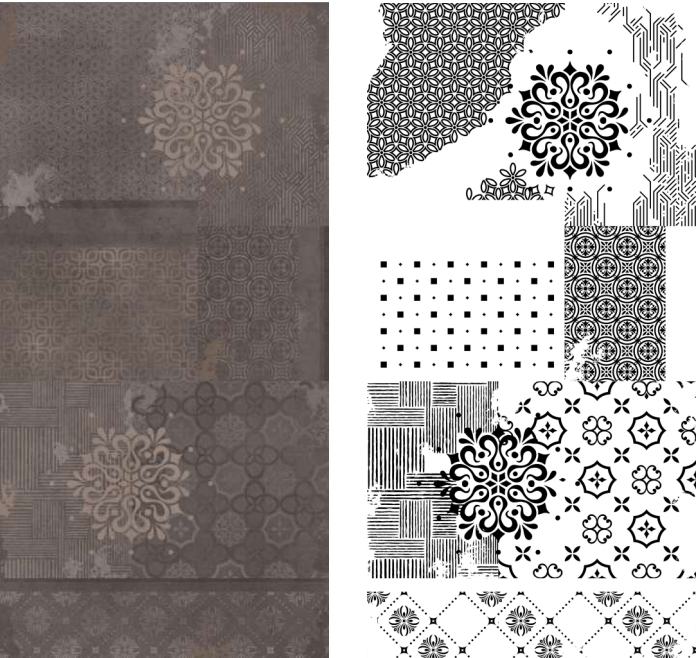

VISTAS COPPER DECOR

COMPOSITION : 1 Pcs

DECOR PIECE

CARVING PUNCH

600x1200mm
24"x48"
2'x4'

AVAILABLE IN 1 SURFACES