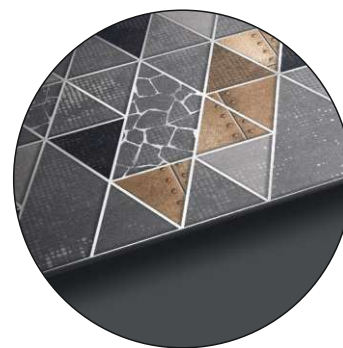

# GRAPHITE GEOMETRY DECOR

COMPOSITION : 1 Pcs

DECOR PIECE

600x1200mm  
24"x48"  
2'x4'

CARVING PUNCH

AVAILABLE IN 1 SURFACES

MATT CARVING

**FUSIONART**  
THE ART OF MERGING