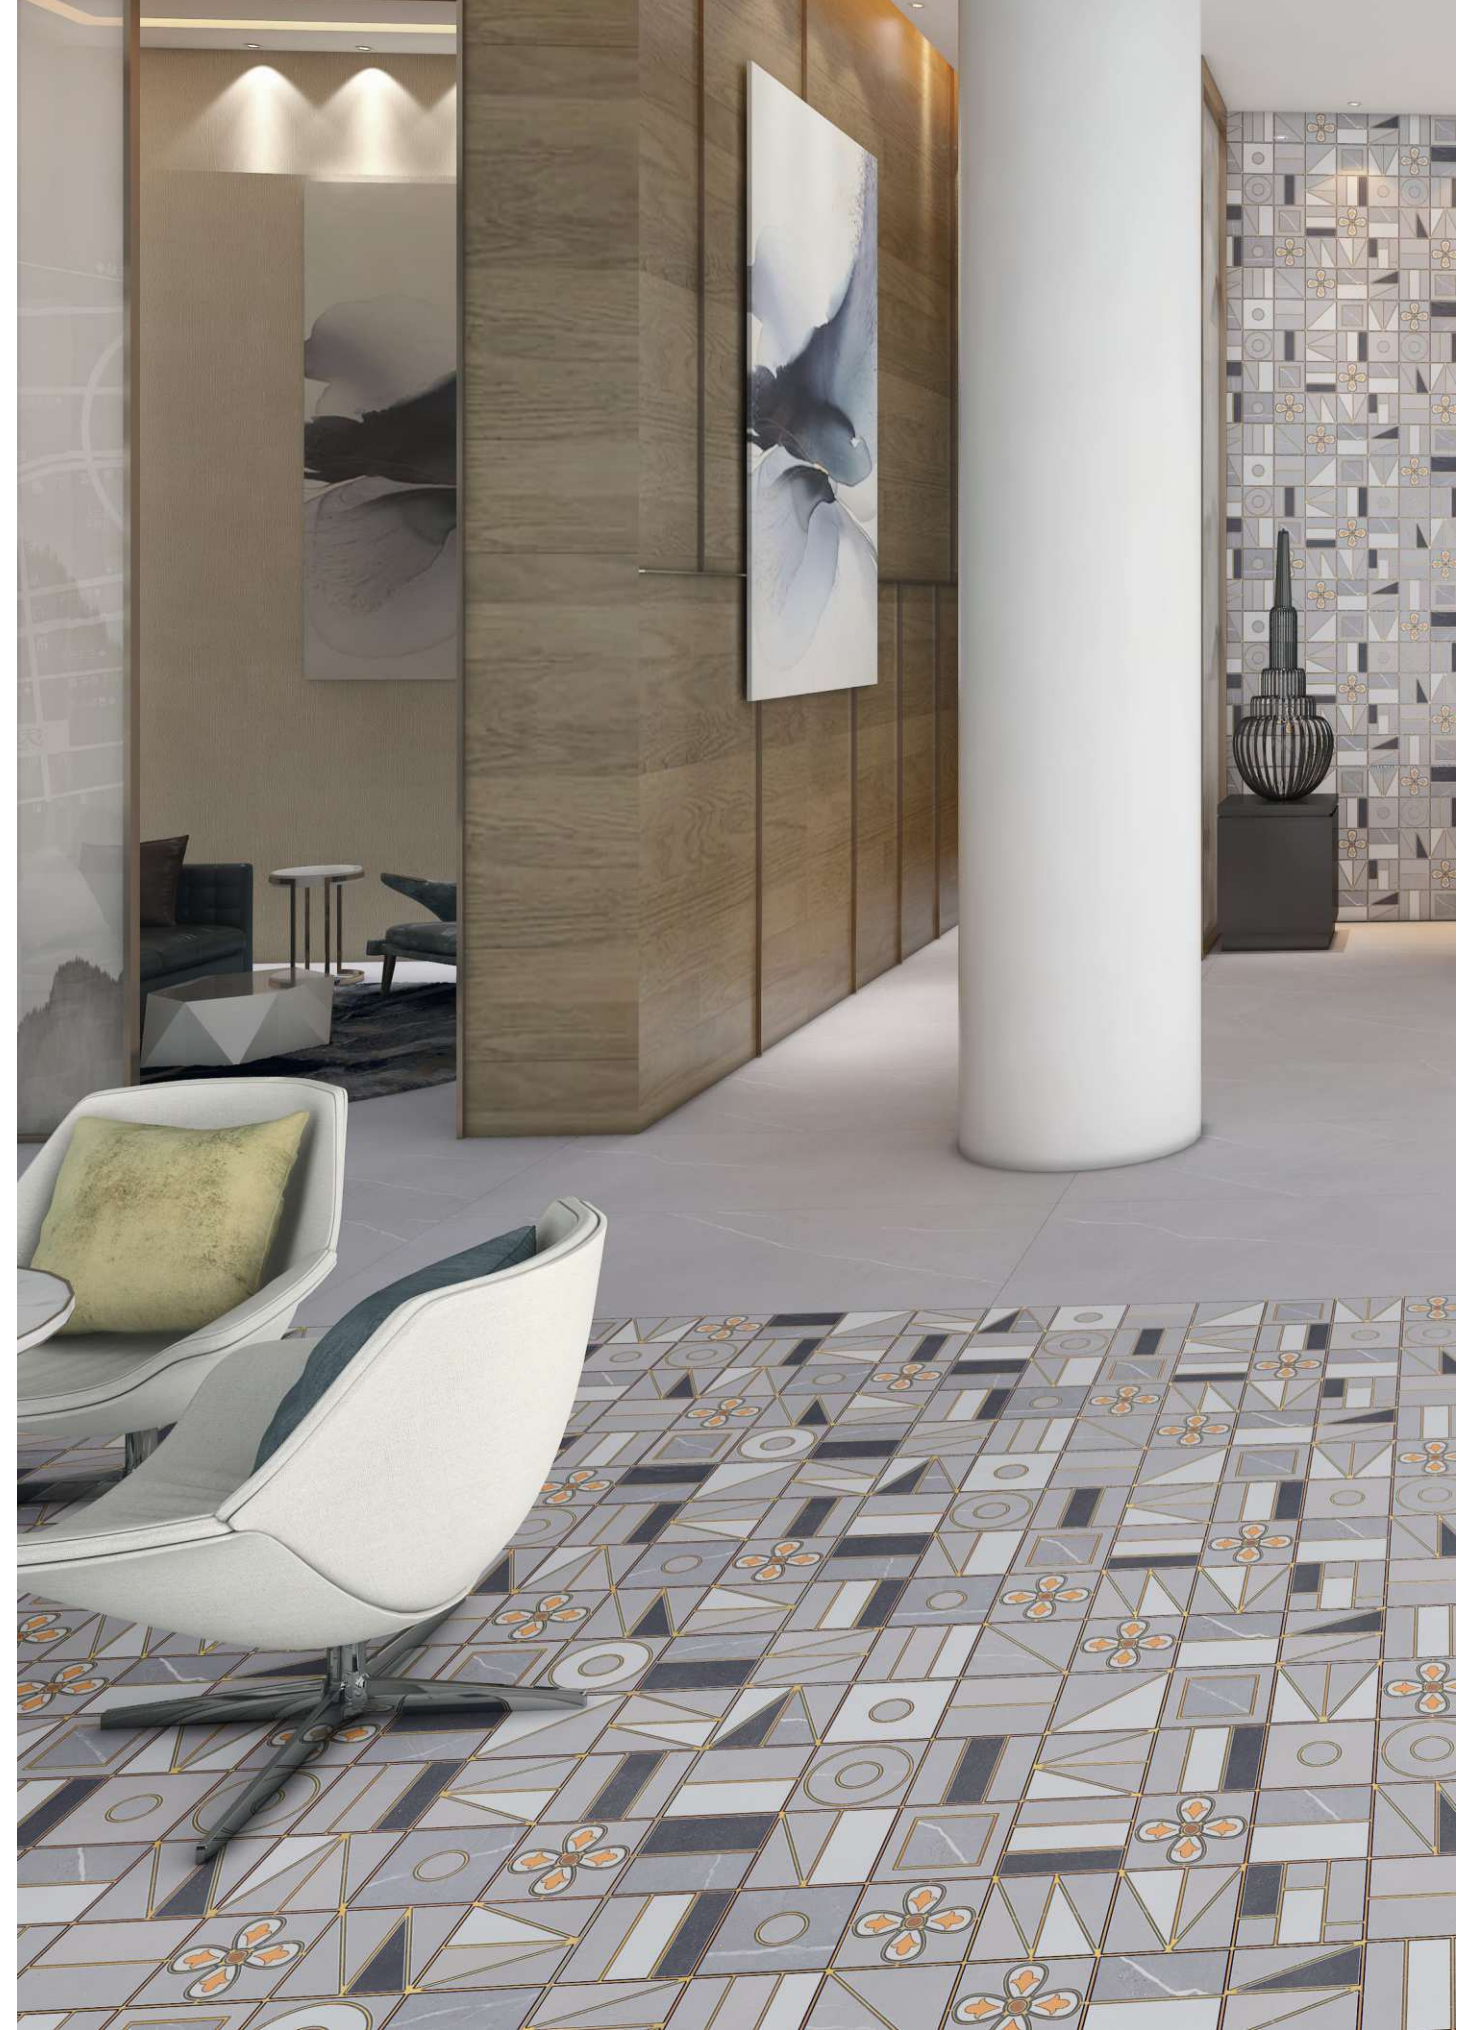

floor	MERIDIAN GREY DECOR MERIDIAN GREY DARK	600x1200mm / 2'x4'	MATT CARVING
wall	MERIDIAN GREY DECOR	600x1200mm / 2'x4'	MATT CARVING