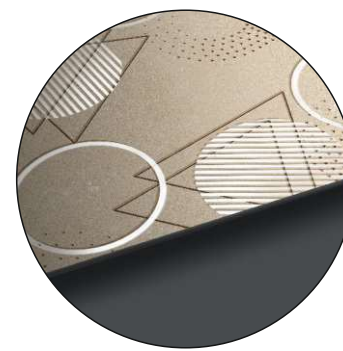

## DELICATE TRAVERTINE DECOR

COMPOSITION : 1 Pcs

DECOR PIECE  
600x1200mm  
24"x48"  
2'x4'

CARVING PUNCH

AVAILABLE IN 1 SURFACES

MATT CARVING

14

DUSKY GREY COLLECTION