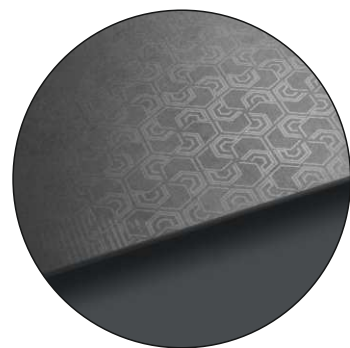

# WALNUT CEMENTO DARK

COMPOSITION : 4 Pcs

600x1200mm  
24"x48"  
2'x4'

AVAILABLE IN 2 DIFFERENT SURFACES

SATIN MATT

MATT CARVING