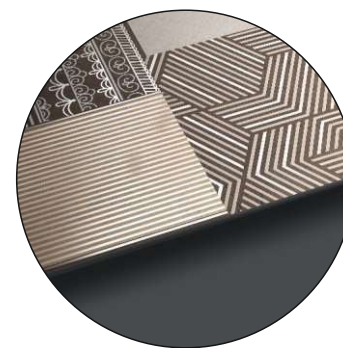

# MAJESTIC COPPER DECOR

COMPOSITION : 1 Pcs

DECOR PIECE

600x1200mm  
24"x48"  
2'x4'

CARVING PUNCH

AVAILABLE IN 1 SURFACES

MATT CARVING

**FUSIONART**  
THE ART OF MERGING