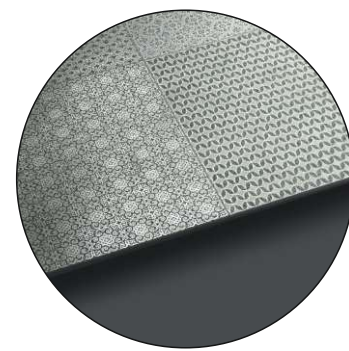

# LUSH CEMENT DECOR

COMPOSITION : 1 Pcs

DECOR PIECE

CARVING PUNCH

600x1200mm  
24"x48"  
2'x4'

AVAILABLE IN 1 SURFACES

MATT CARVING

**FUSIONART**  
THE ART OF MERGING