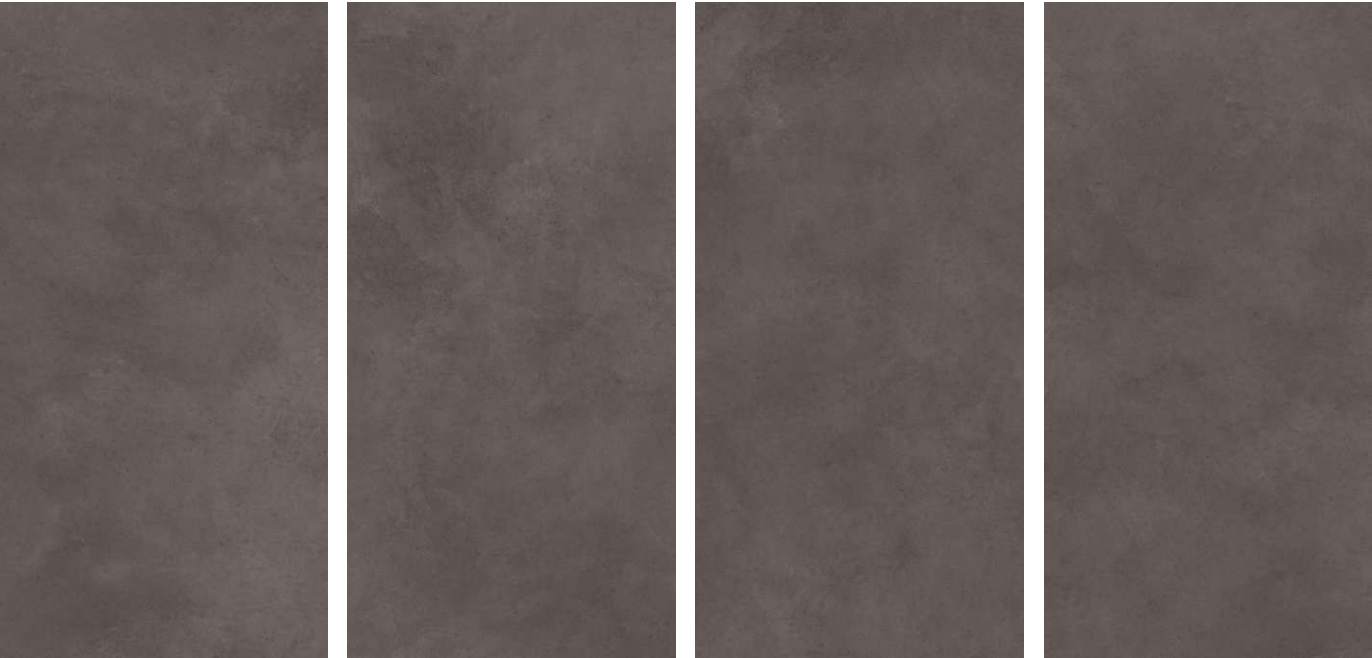

VISTAS COPPER DARK

COMPOSITION : 4 Pcs

600x1200mm
24"x48"
2'x4'

AVAILABLE IN 2 DIFFERENT SURFACES