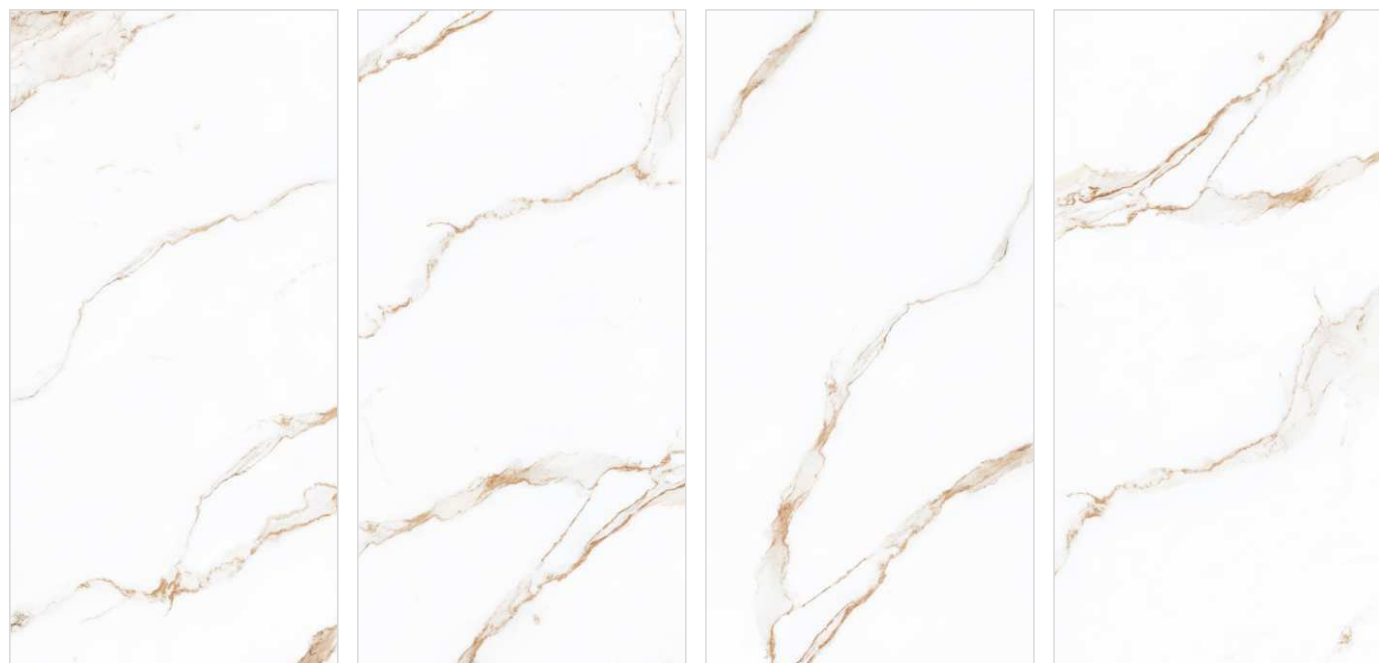

ABSTRACT STATURIO

COMPOSITION : 4 Pcs

600x1200mm
24"x48"
2'x4'

AVAILABLE IN 2 DIFFERENT SURFACES