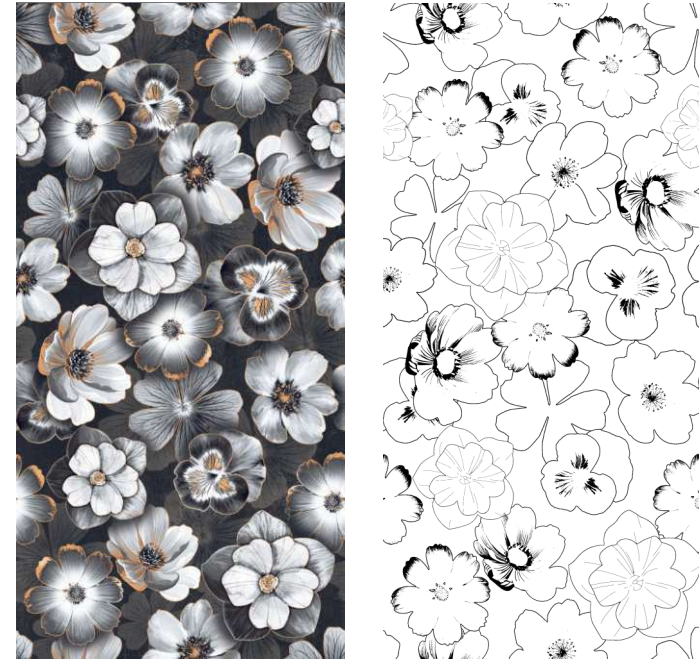

DUSKY GREY DECOR

COMPOSITION : 1 Pcs

DECOR PIECE

CARVING PUNCH

600x1200mm
24"x48"
2'x4'

AVAILABLE IN 1 SURFACES