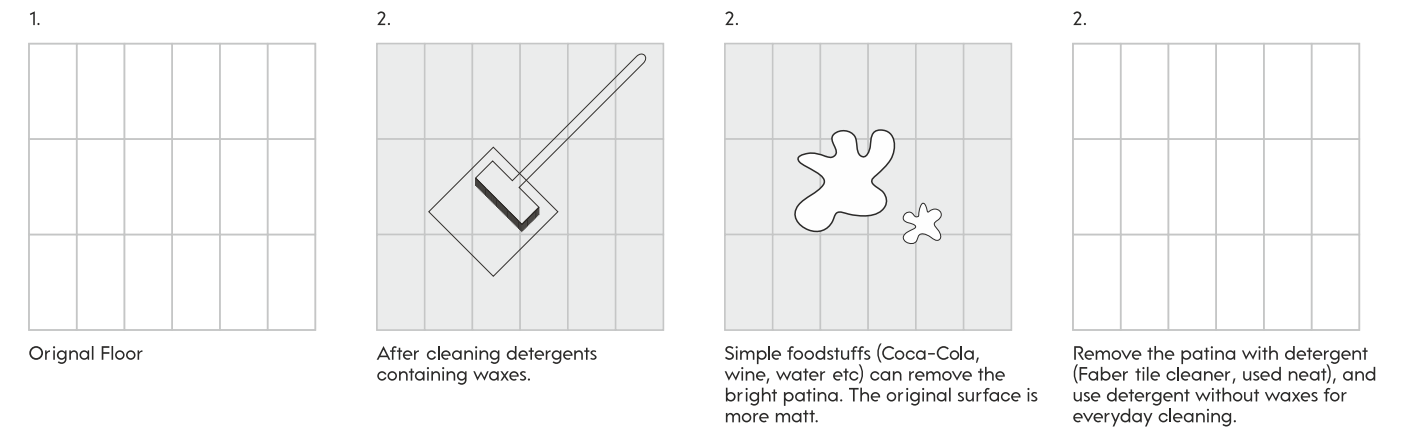

SPECIAL MAINTENANCE

REMOVING GLOSSY GLAZE

Standard detergents that are available in the market sometimes contain waxes or polish additives that, wash after wash, deposit **glossy glaze** on the floor and causes annoying marks. These types of glazes can also settle on some joint grouts. When simply types of foods such as Coke, wine, water, etc., fall on the floor, they remove this type of glossy glaze and restore the **original appearance** of the tiles (a more opaque look).

In the middle of the shinier floor, the areas without wax appear as opaque marks, but they are actually the only clean parts of the floor. In these cases, the following must be done:

1. First of all, remove the glossy glaze from the entire floor (see table below);
2. Then, for daily cleaning, use neutral detergents that do not contain wax or polishing glaze

NEVER USE: Waxing and impregnating agents - Acid or alkaline detergents - Abrasive pastes - Abrasive brushes or sponges.

RESIDUES TO BE REMOVED	TYPE OF DETERGENT	DETERGENT NAMES
glossy glaze	weak acidulous	tile cleaner pure (*)

(*) Do not follow the instructions on the package, just apply the pure detergent, leave it on for 5-10 minutes, rub it with soft pads (white, yellow) and rinse it thoroughly with water.

CLEANING "AFTER THE INSTALLATION"

1. Cleaning "after the installation" helps remove residues of grout-joints, cement and lime. This is obligatory at the end of the installation, for glazed tiles and unglazed tiles.
  2. If the cleaning "after the installation" is not carried out properly or if is not carried out at all, is often a cause of marks that prevent the floor from being clean even if a good daily cleaning is performed.
  3. Whenever is possible, especially for medium to large surfaces, it is advisable to use a single-brush machine with soft disks (white or beige).
  4. cleaning cement-based grouts mixed with water.
2. It is carried out with specific detergents based with buffered and diluted acids. The table below shows some of these detergents, which are easily available in the market.

INSTRUCTIONS ON HOW TO CLEAN "AFTER THE INSTALLATION"

1. Clean 4-5 days after the grouting (the grout must be hardened); do not wait over 10 days. In addition to this period, the cleaning can become very laborious.
2. Moisten the floor with water before cleaning. This way the groutings are soaked with water and the contact with detergents is reduced.
3. Let the detergents operate for limited periods, hence rinse out with water as soon as possible.
4. It must not be carried out if the tiled surfaces are very hot (i.e. exposed to the sun during very warm days); this must be avoided as the action of aggressive chemicals become very harsh. On the summer, proceed with the operation during the coolest period of the day.
5. Make sure to always perform a precautionary test before using the product (on a tile that is not laid), especially for Lapped or Polished products.
6. cleaning for epoxy, bi-component and reagent grouts In these cases the removal must be carried out immediately and carefully following the recommendations of the manufacturers, as these grout harden very fastly, even in a few minutes. Please carefully follow the cleaning mode specified by the manufacturer of the grout used; verify its effectiveness (backlight also) with a preliminary cleaning test before grouting the entire floor/wall.
7. "Antislip" tiles that are made with rough and/or textured surfaces must be cleaned very laboriously. Therefore, it is advisable to clean "after the installation", quickly and thoroughly, using a single-brush machine with disks white and beige.