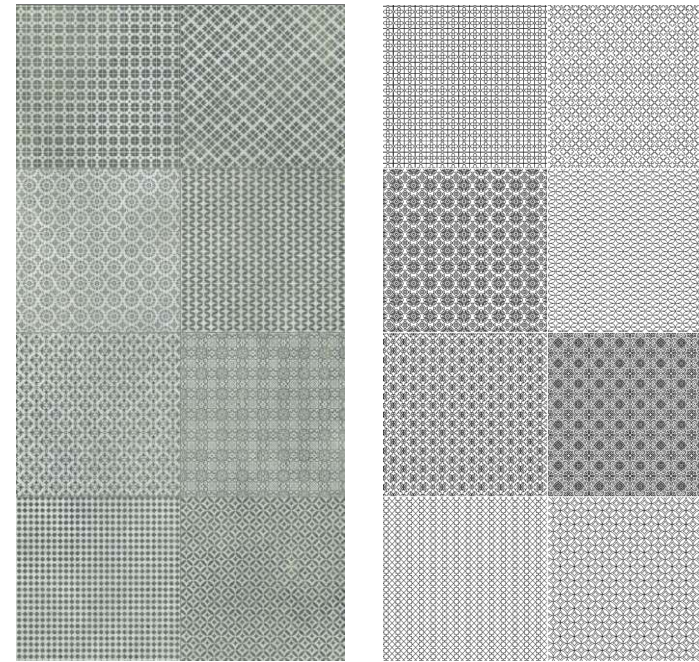

LUSH CEMENT DECOR

COMPOSITION : 1 Pcs

DECOR PIECE

CARVING PUNCH

600x1200mm
24"x48"
2'x4'

AVAILABLE IN 1 SURFACES