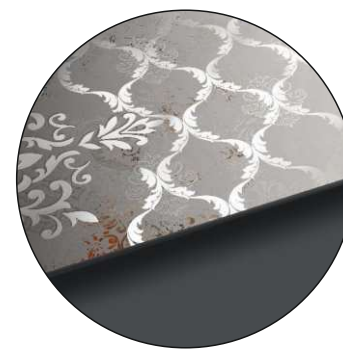

## LATTICE SILVER DECOR

COMPOSITION : 1 Pcs

DECOR PIECE

600x1200mm  
24"x48"  
2'x4'

CARVING PUNCH

AVAILABLE IN 1 SURFACES

MATT CARVING

**FUSIONART**  
THE ART OF MERGING