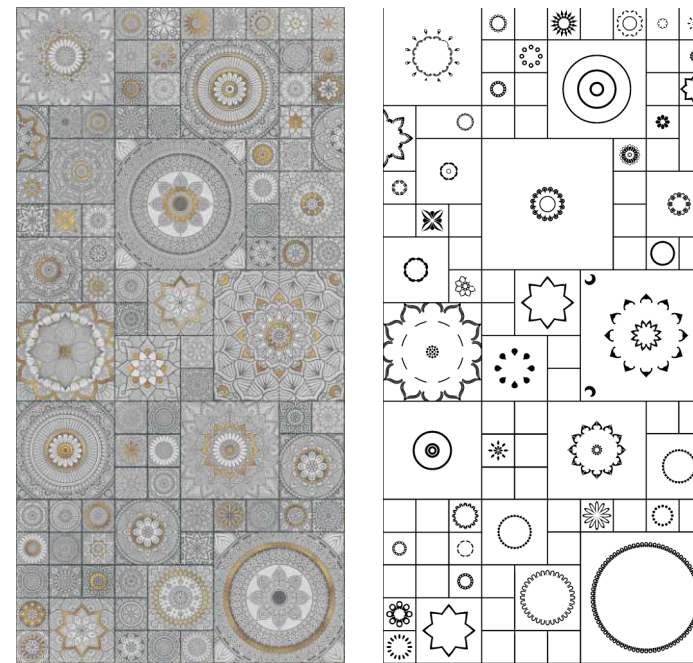

# PEARL GREY DECOR

COMPOSITION : 1 Pcs

DECOR PIECE

CARVING PUNCH

600x1200mm  
24"x48"  
2'x4'

AVAILABLE IN 1 SURFACES

MATT CARVING

**FUSIONART**  
THE ART OF MERGING