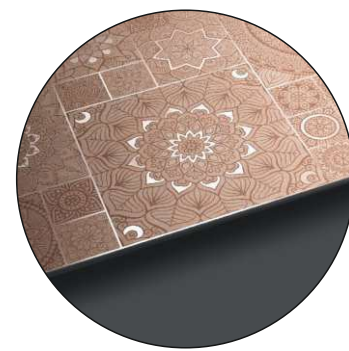

# PEARL BROWN DECOR

COMPOSITION : 1 Pcs

DECOR PIECE  
600x1200mm  
24"x48"  
2'x4'

CARVING PUNCH

AVAILABLE IN 1 SURFACES

MATT CARVING

**FUSIONART**  
THE ART OF MERGING

Wall **Pearl Brown Decor/  
Pearl Brown Dark**  
Size **600x1200cm / 2'x4'**  
Surface **MATT CARVING**