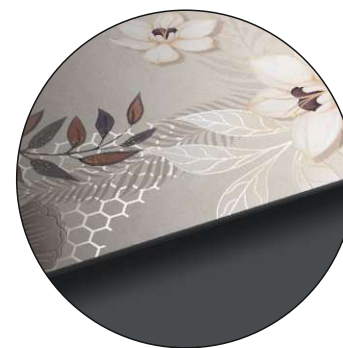

# CREMA PETAL DECOR

COMPOSITION : 1 Pcs

DECOR PIECE

600x1200mm  
24"x48"  
2'x4'

CARVING PUNCH

AVAILABLE IN 1 SURFACES

MATT CARVING

**FUSIONART**  
THE ART OF MERGING