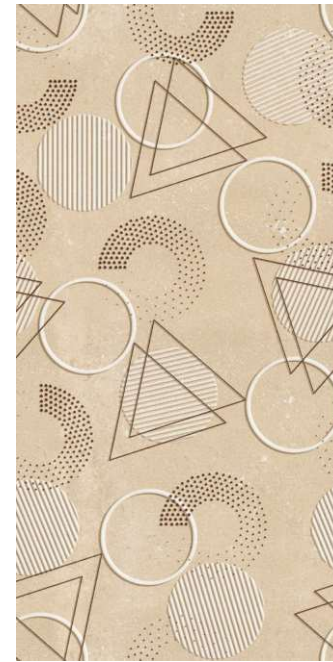

DELICATE TRAVERTINE DECOR

COMPOSITION : 1 Pcs

DECOR PIECE
600x1200mm
24"x48"
2'x4'