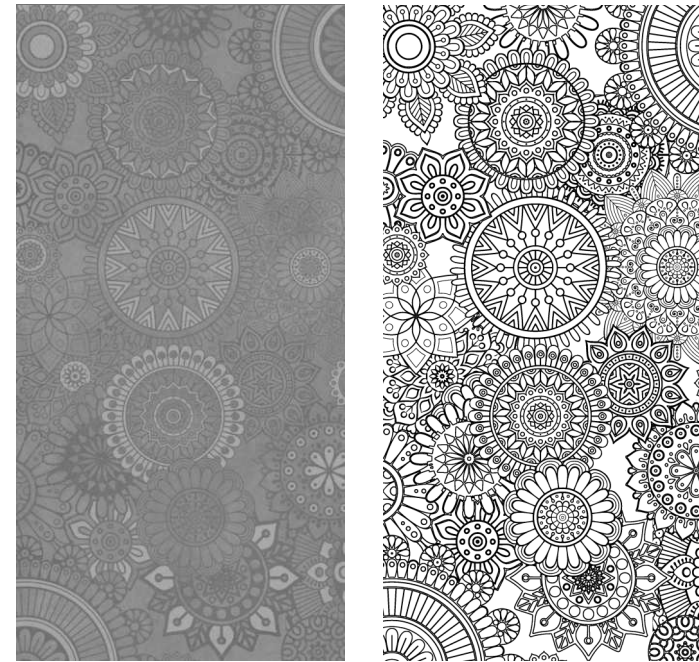

GLAM SILVER DECOR

COMPOSITION : 1 Pcs

DECOR PIECE

CARVING PUNCH

600x1200mm
24"x48"
2'x4'

AVAILABLE IN 1 SURFACES