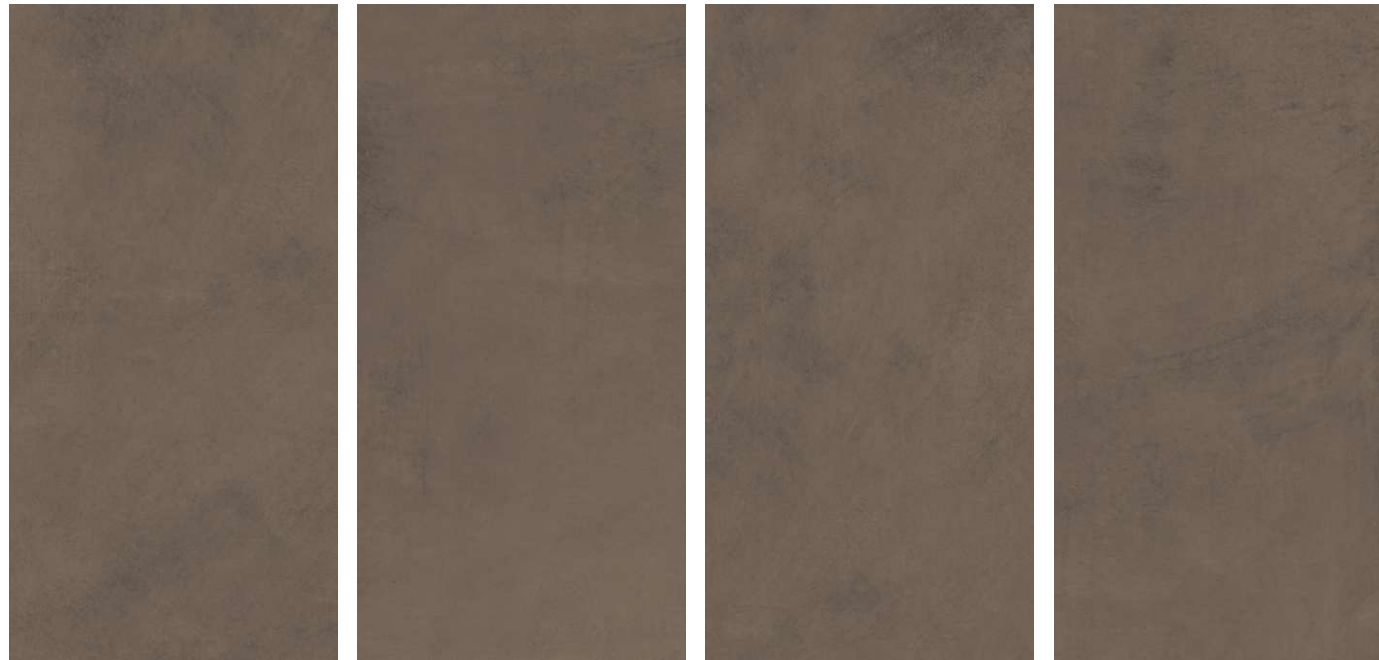

COCOA BRONZE DARK

COMPOSITION : 4 Pcs

600x1200mm
24"x48"
2'x4'

AVAILABLE IN 2 DIFFERENT SURFACES