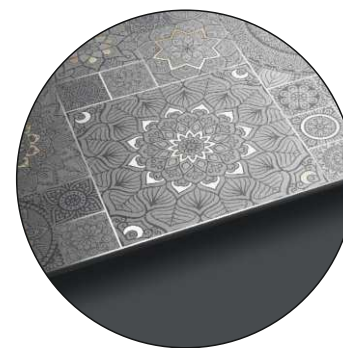

# PEARL GREY DECOR

COMPOSITION : 1 Pcs

DECOR PIECE

CARVING PUNCH

600x1200mm  
24"x48"  
2'x4'

AVAILABLE IN 1 SURFACES

MATT CARVING

**FUSIONART**  
THE ART OF MERGING