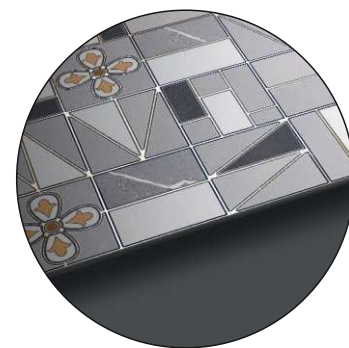

# MERIDIAN GREY DECOR

COMPOSITION : 1 Pcs

DECOR PIECE

CARVING PUNCH

600x1200mm  
24"x48"  
2'x4'

AVAILABLE IN 1 SURFACES

MATT CARVING

23