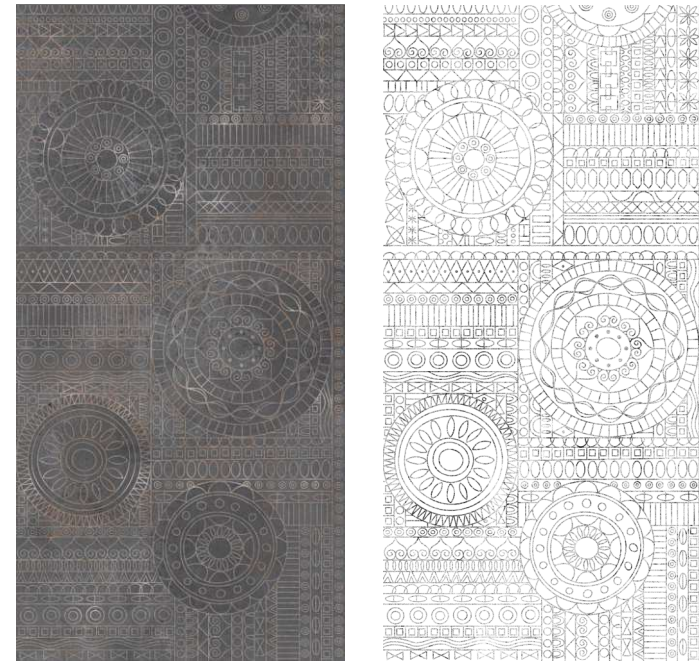

TWILIGHT FLORAL DECOR

COMPOSITION : 1 Pcs

DECOR PIECE

CARVING PUNCH

600x1200mm
24"x48"
2'x4'

AVAILABLE IN 1 SURFACES