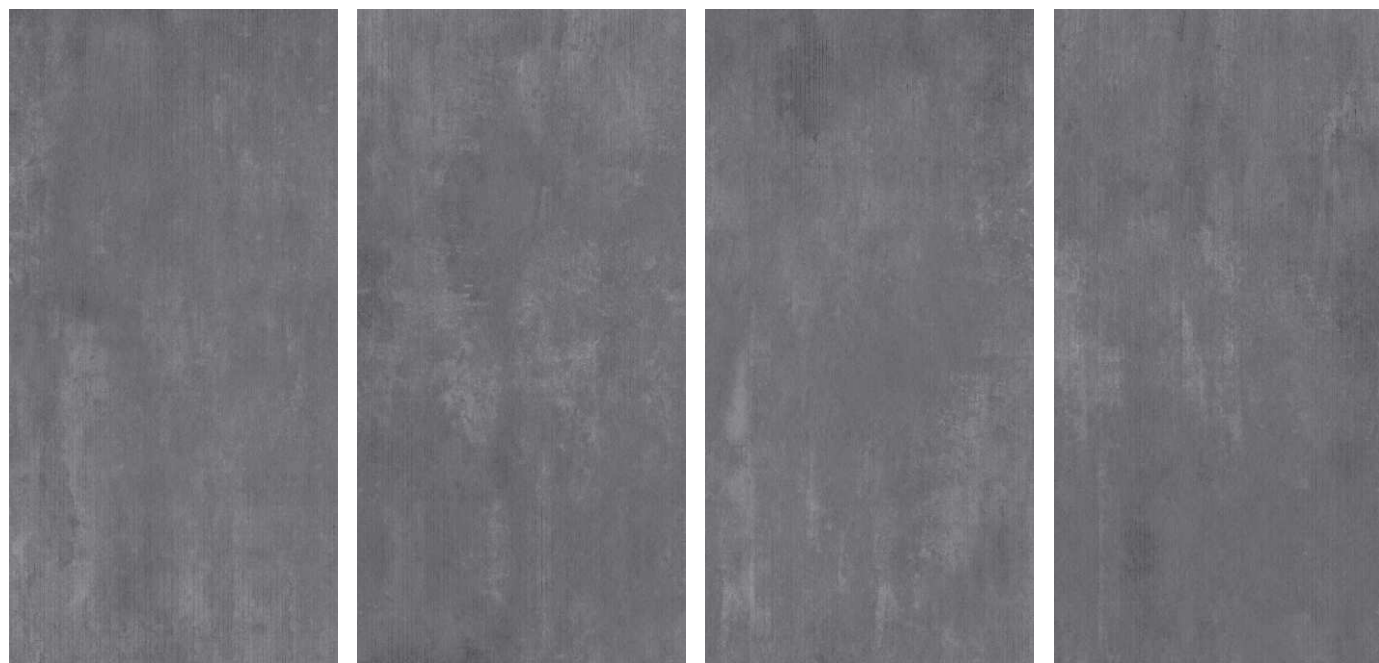

GRAPHITE GEOMETRY DARK

COMPOSITION : 4 Pcs

600x1200mm
24"x48"
2'x4'

AVAILABLE IN 2 DIFFERENT SURFACES