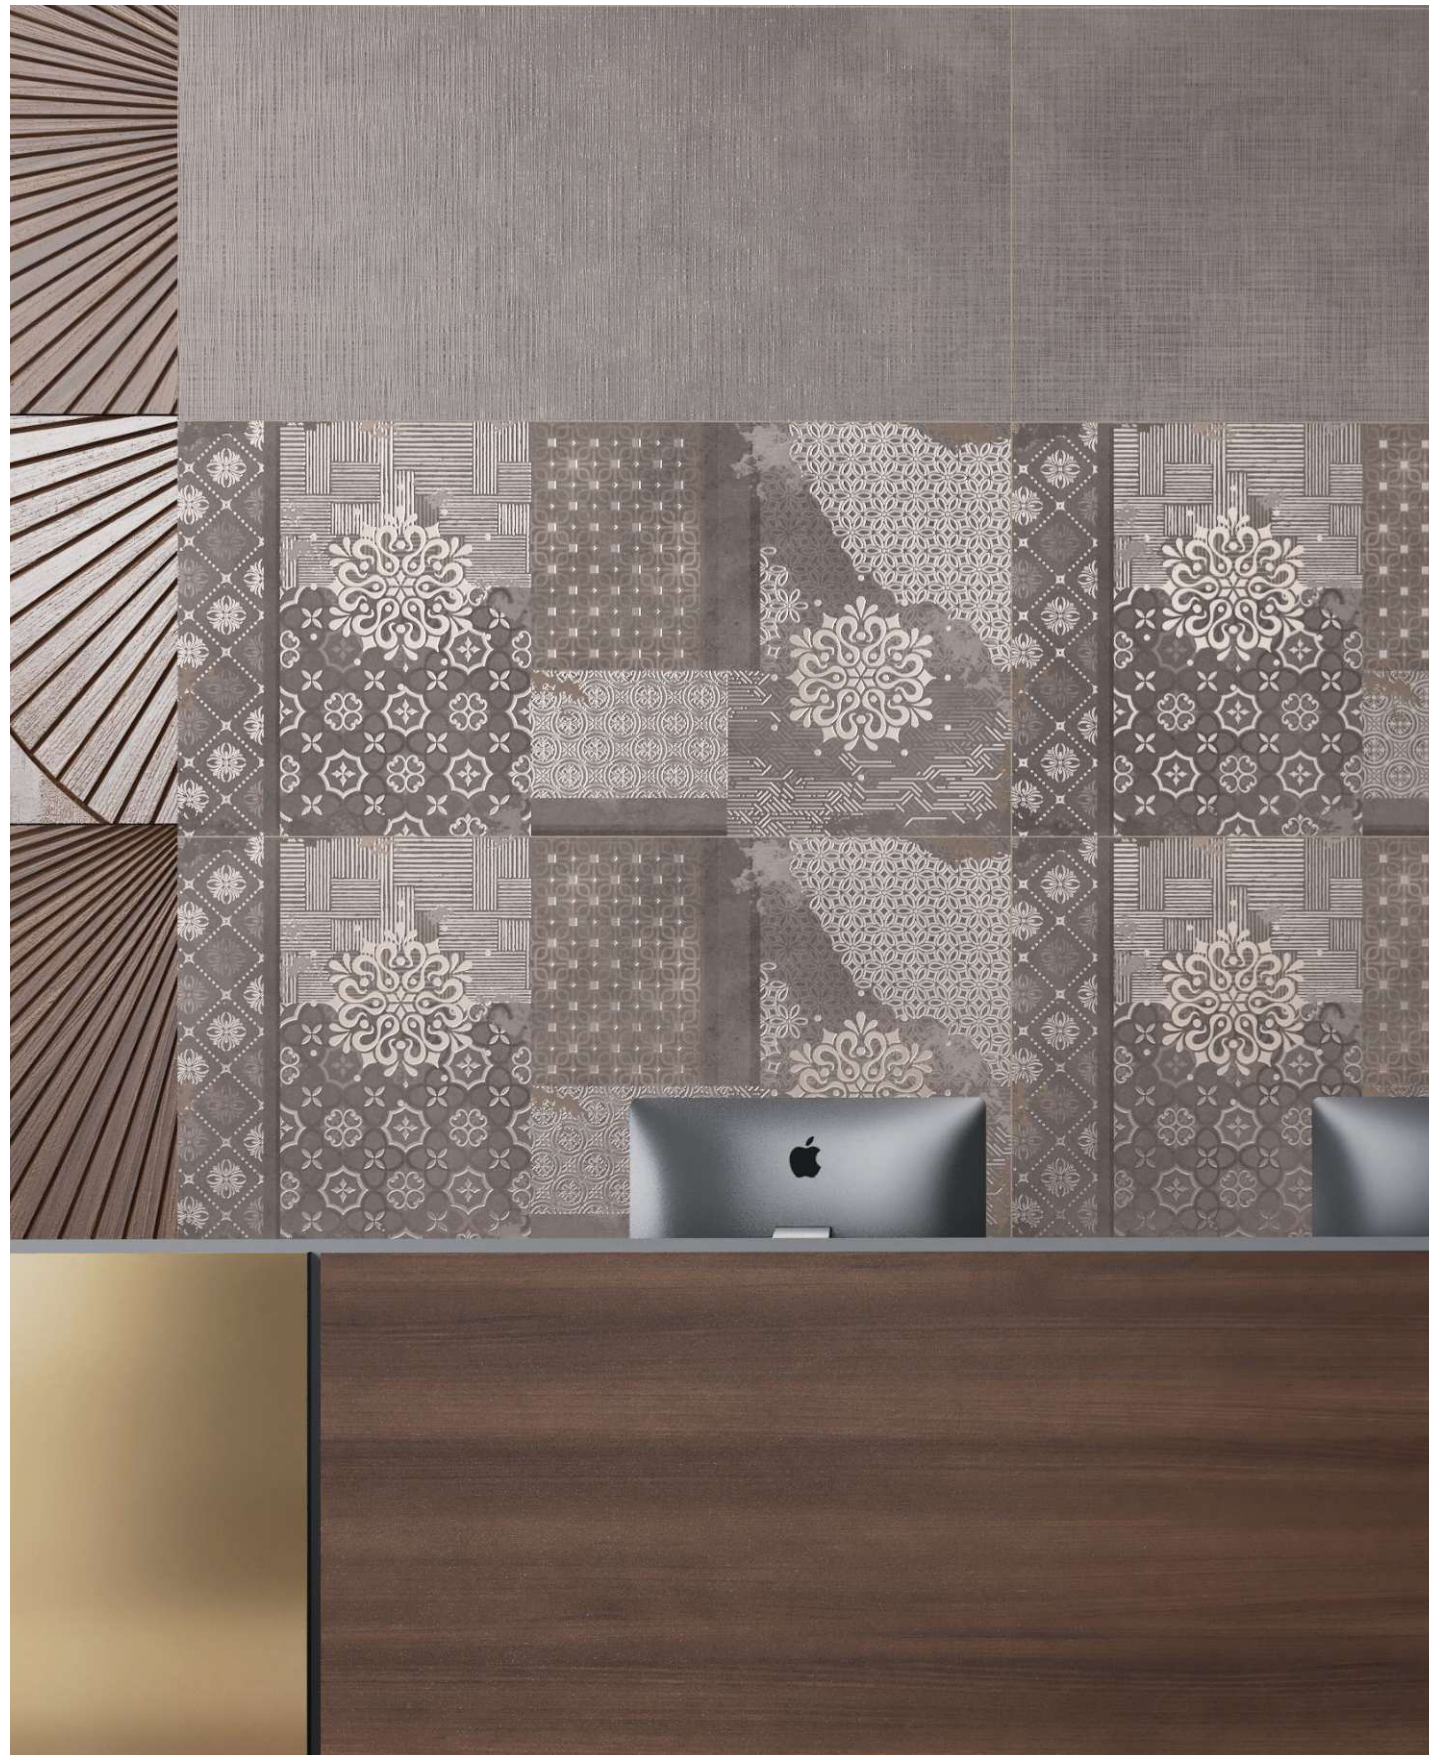

wall  
VISTAS COPPER DECOR 600x1200mm / 2'x4'  
VISTAS COPPER DARK MATT CARVING

wall  
VISTAS COPPER DECOR 600x1200mm / 2'x4' MATT CARVING  
VISTAS COPPER DARK