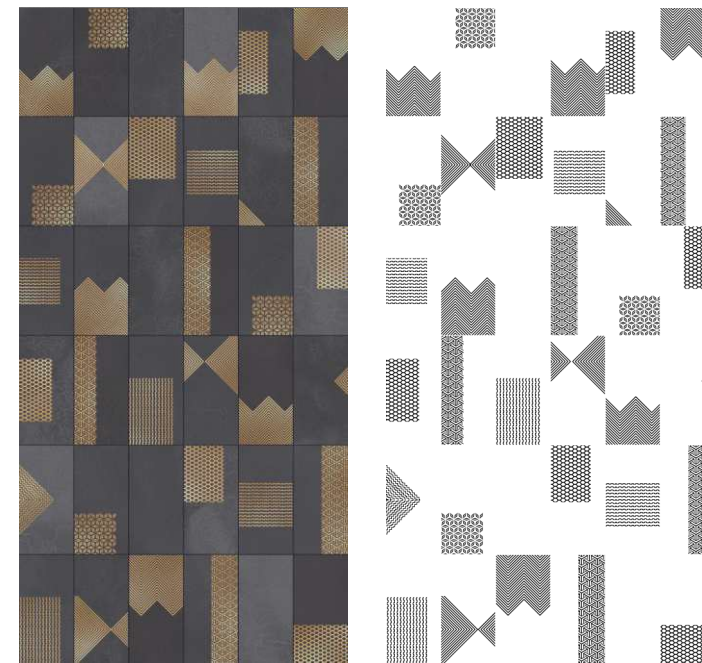

MYSTIC GUILT DECOR

COMPOSITION : 1 Pcs

DECOR PIECE

CARVING PUNCH

600x1200mm
24"x48"
2'x4'

AVAILABLE IN 1 SURFACES