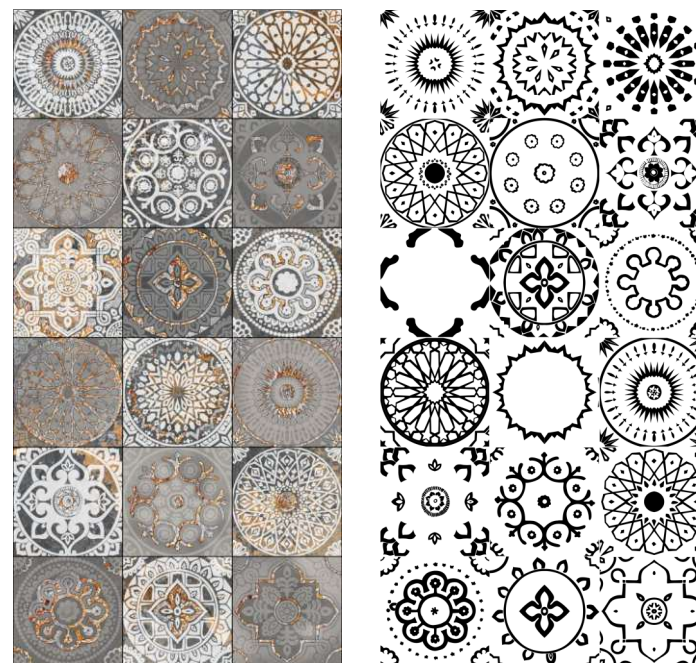

# WALNUT CEMENTO DECOR

COMPOSITION : 1 Pcs

DECOR PIECE

CARVING PUNCH

600x1200mm  
24"x48"  
2'x4'

AVAILABLE IN 1 SURFACES

MATT CARVING

**FUSIONART**  
THE ART OF MERGING