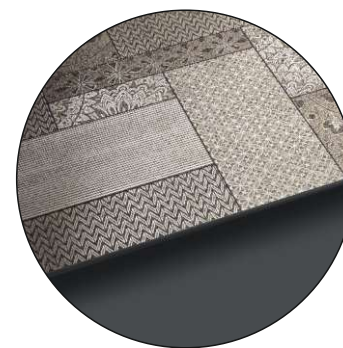

# SANDY BROWN DECOR

COMPOSITION : 1 Pcs

DECOR PIECE

CARVING PUNCH

600x1200mm  
24"x48"  
2'x4'

AVAILABLE IN 1 SURFACES

MATT CARVING

**FUSIONART**  
THE ART OF MERGING