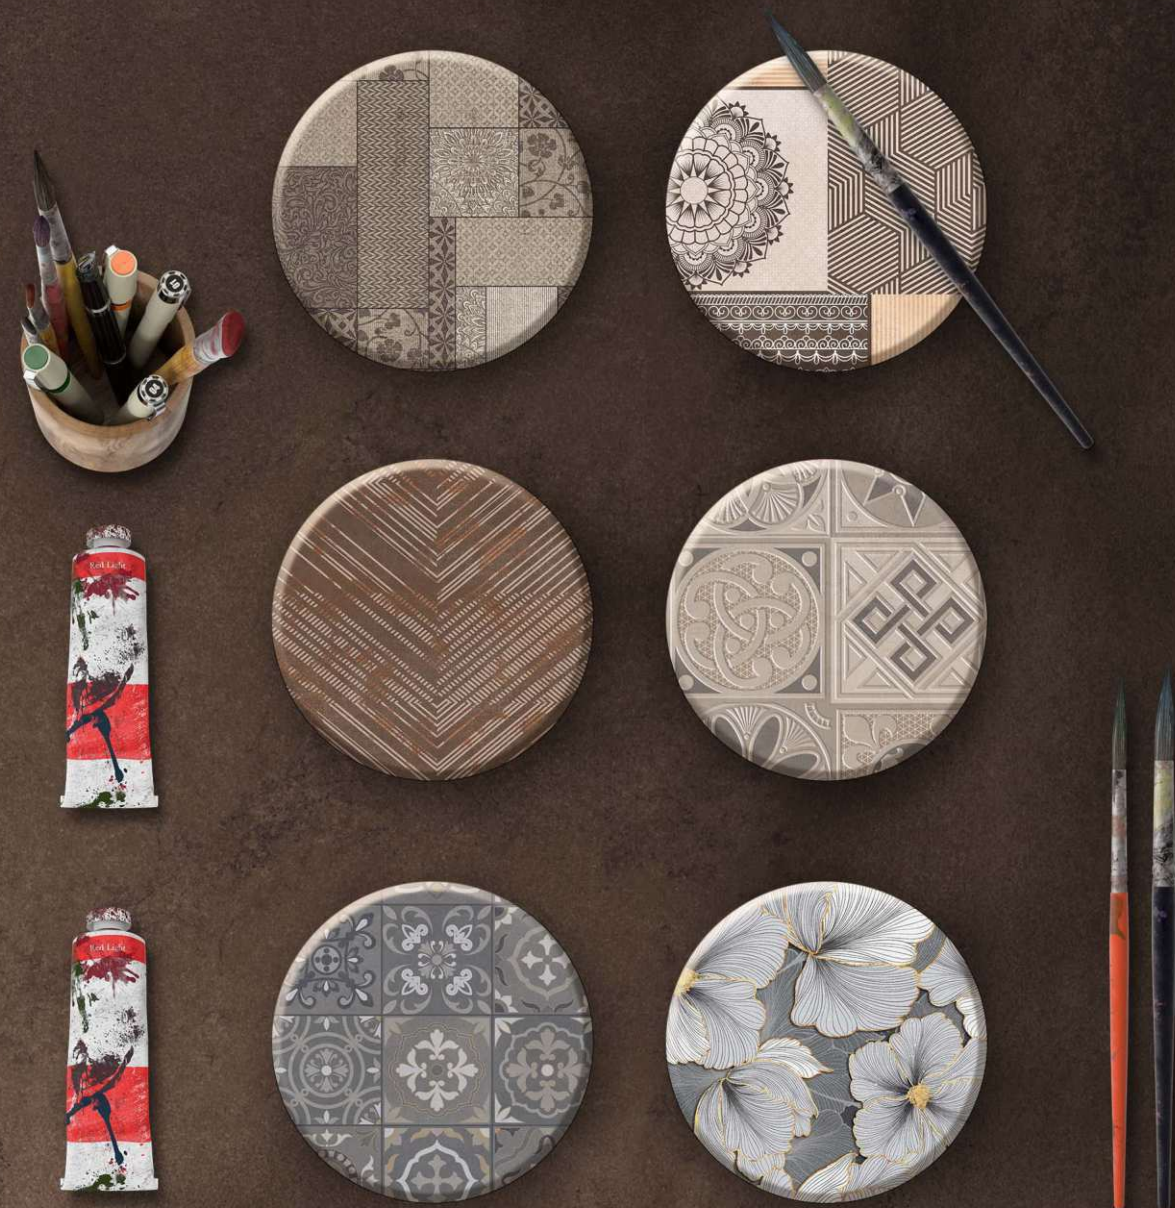

# CHICK BROWN DECOR

COMPOSITION : 1 Pcs

DECOR PIECE

CARVING PUNCH

600x1200mm  
24"x48"  
2'x4'

AVAILABLE IN 1 SURFACES

MATT CARVING