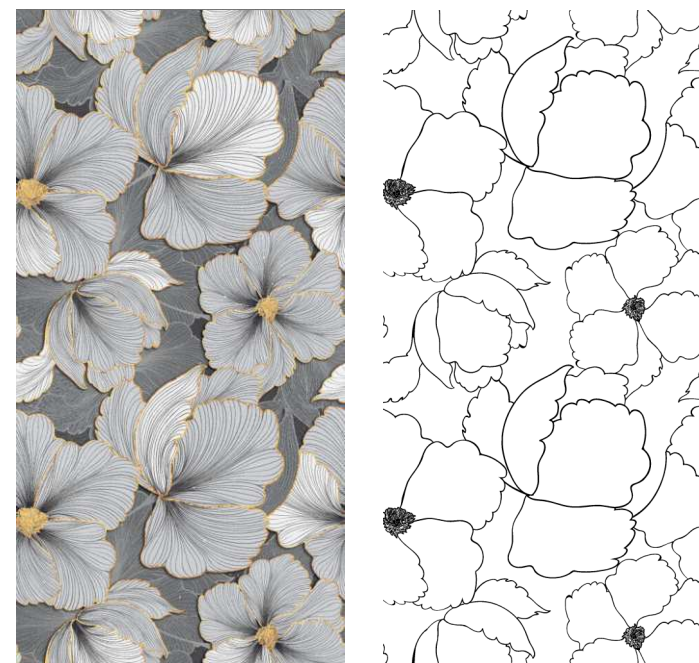

GOLDIE GREY DECOR

COMPOSITION : 1 Pcs

DECOR PIECE

600x1200mm
24"x48"
2'x4'

CARVING PUNCH

AVAILABLE IN 1 SURFACES