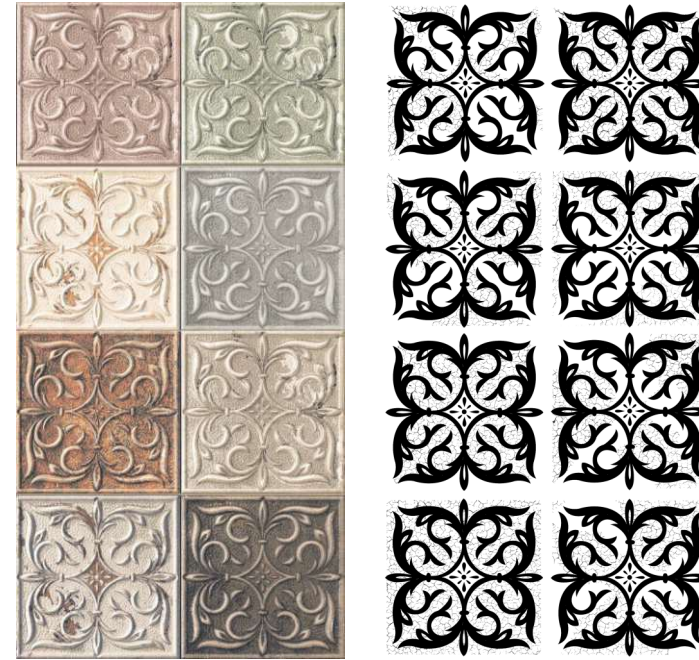

CHROMATIC CREMA DECOR

COMPOSITION : 1 Pcs

DECOR PIECE

CARVING PUNCH

600x1200mm
24"x48"
2'x4'

AVAILABLE IN 1 SURFACES