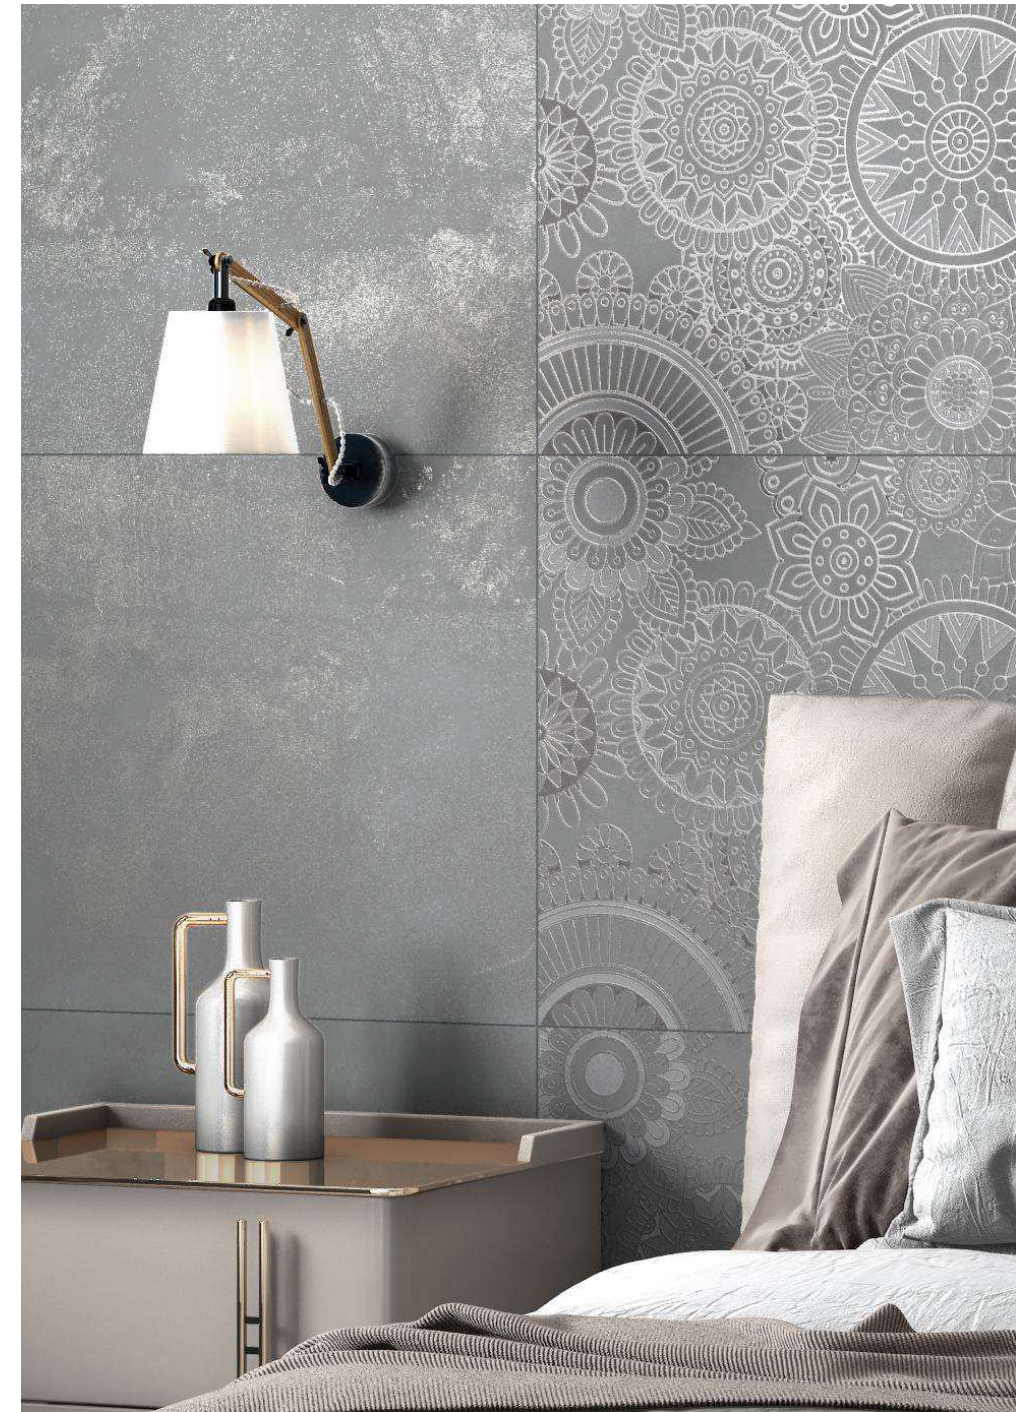

wall
GLAM SILVER DECOR/ 600x1200mm / 2'x4' MATT CARVING
GLAM SILVER DARK