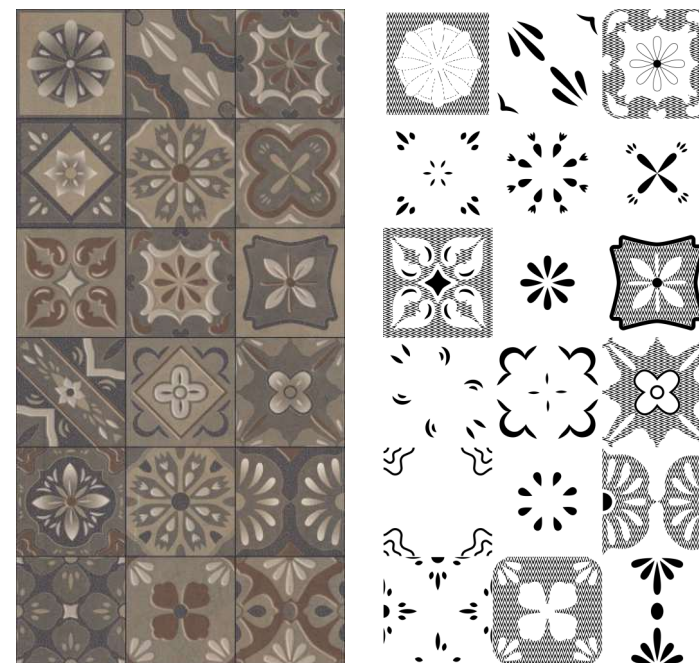

CHICK BROWN DECOR

COMPOSITION : 1 Pcs

DECOR PIECE

CARVING PUNCH

600x1200mm
24"x48"
2'x4'

AVAILABLE IN 1 SURFACES