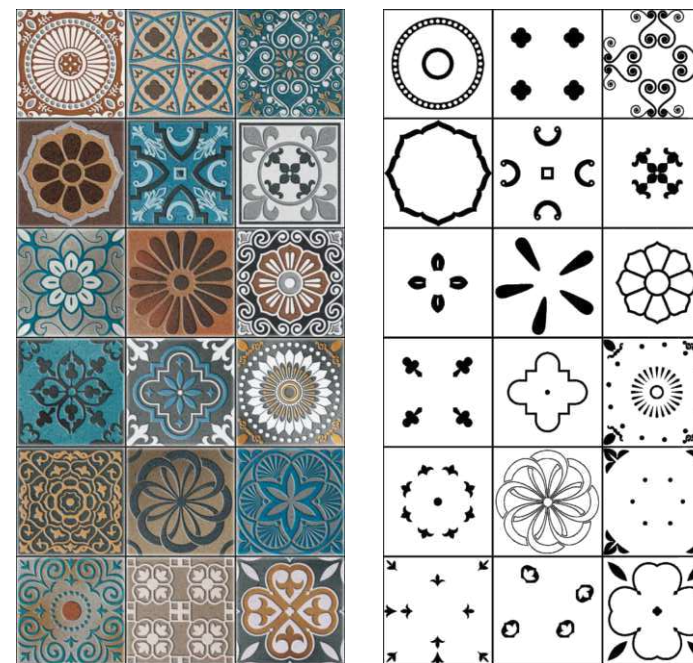

AZURE STONE DECOR

COMPOSITION : 1 Pcs

DECOR PIECE

600x1200mm
24"x48"
2'x4'

CARVING PUNCH

AVAILABLE IN 1 SURFACES