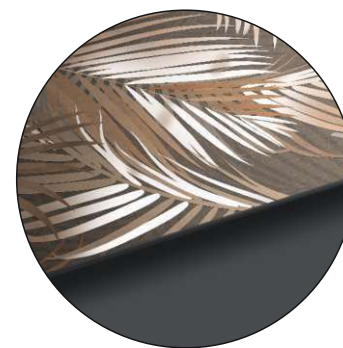

# COCOA BRONZE DECOR

COMPOSITION : 1 Pcs

DECOR PIECE  
600x1200mm  
24"x48"  
2'x4'

CARVING PUNCH

AVAILABLE IN 1 SURFACES

MATT CARVING

**FUSIONART**  
THE ART OF MERGING

Wall **Cocoa Bronze Decor/  
Cocoa Bronze Dark**  
Size **600x1200mm / 2'x4'**  
Surface **MATT CARVING**