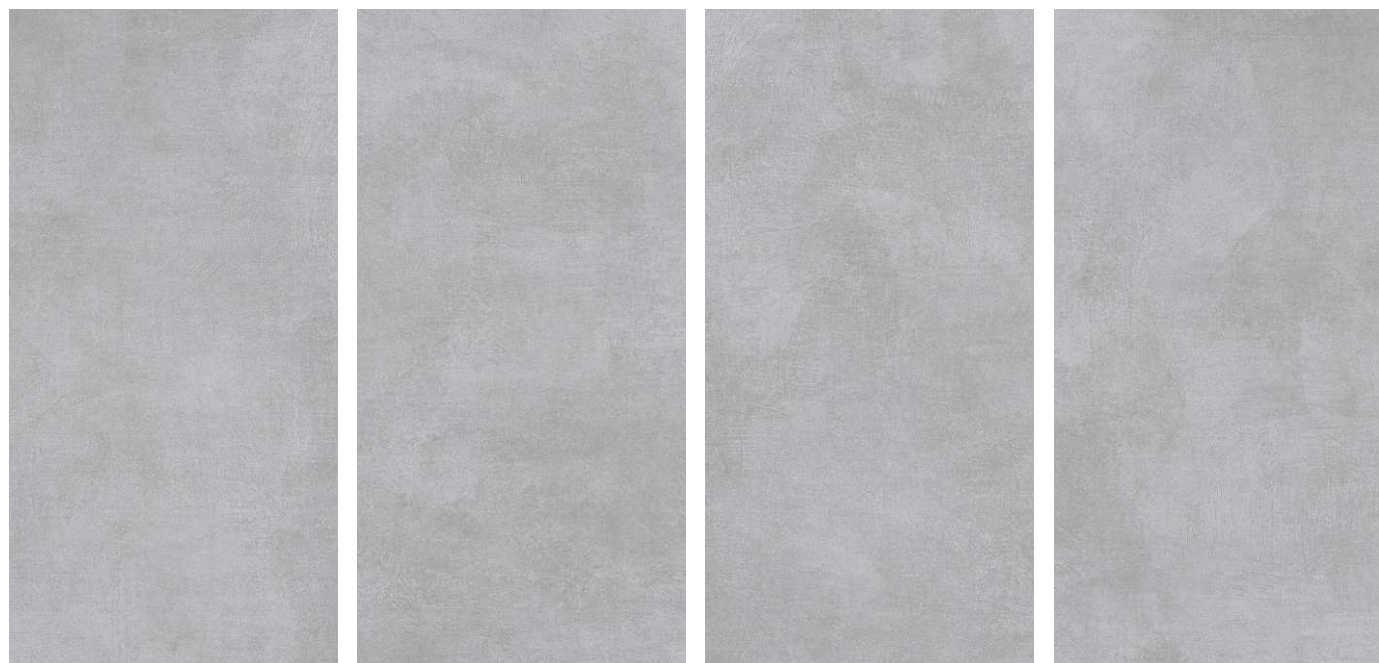

CANVA FLORA DARK

COMPOSITION : 4 Pcs

600x1200mm
24"x48"
2'x4'

AVAILABLE IN 2 DIFFERENT SURFACES