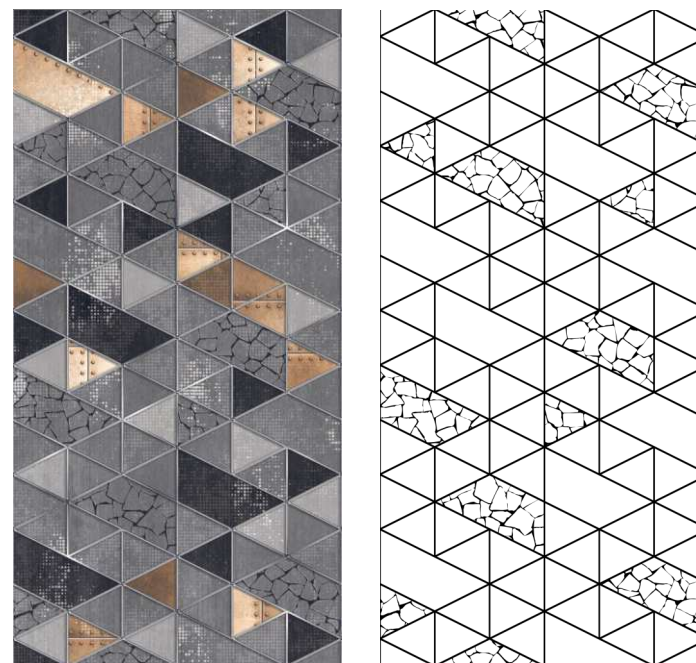

GRAPHITE GEOMETRY DECOR

COMPOSITION : 1 Pcs

DECOR PIECE

600x1200mm
24"x48"
2'x4'

CARVING PUNCH

AVAILABLE IN 1 SURFACES