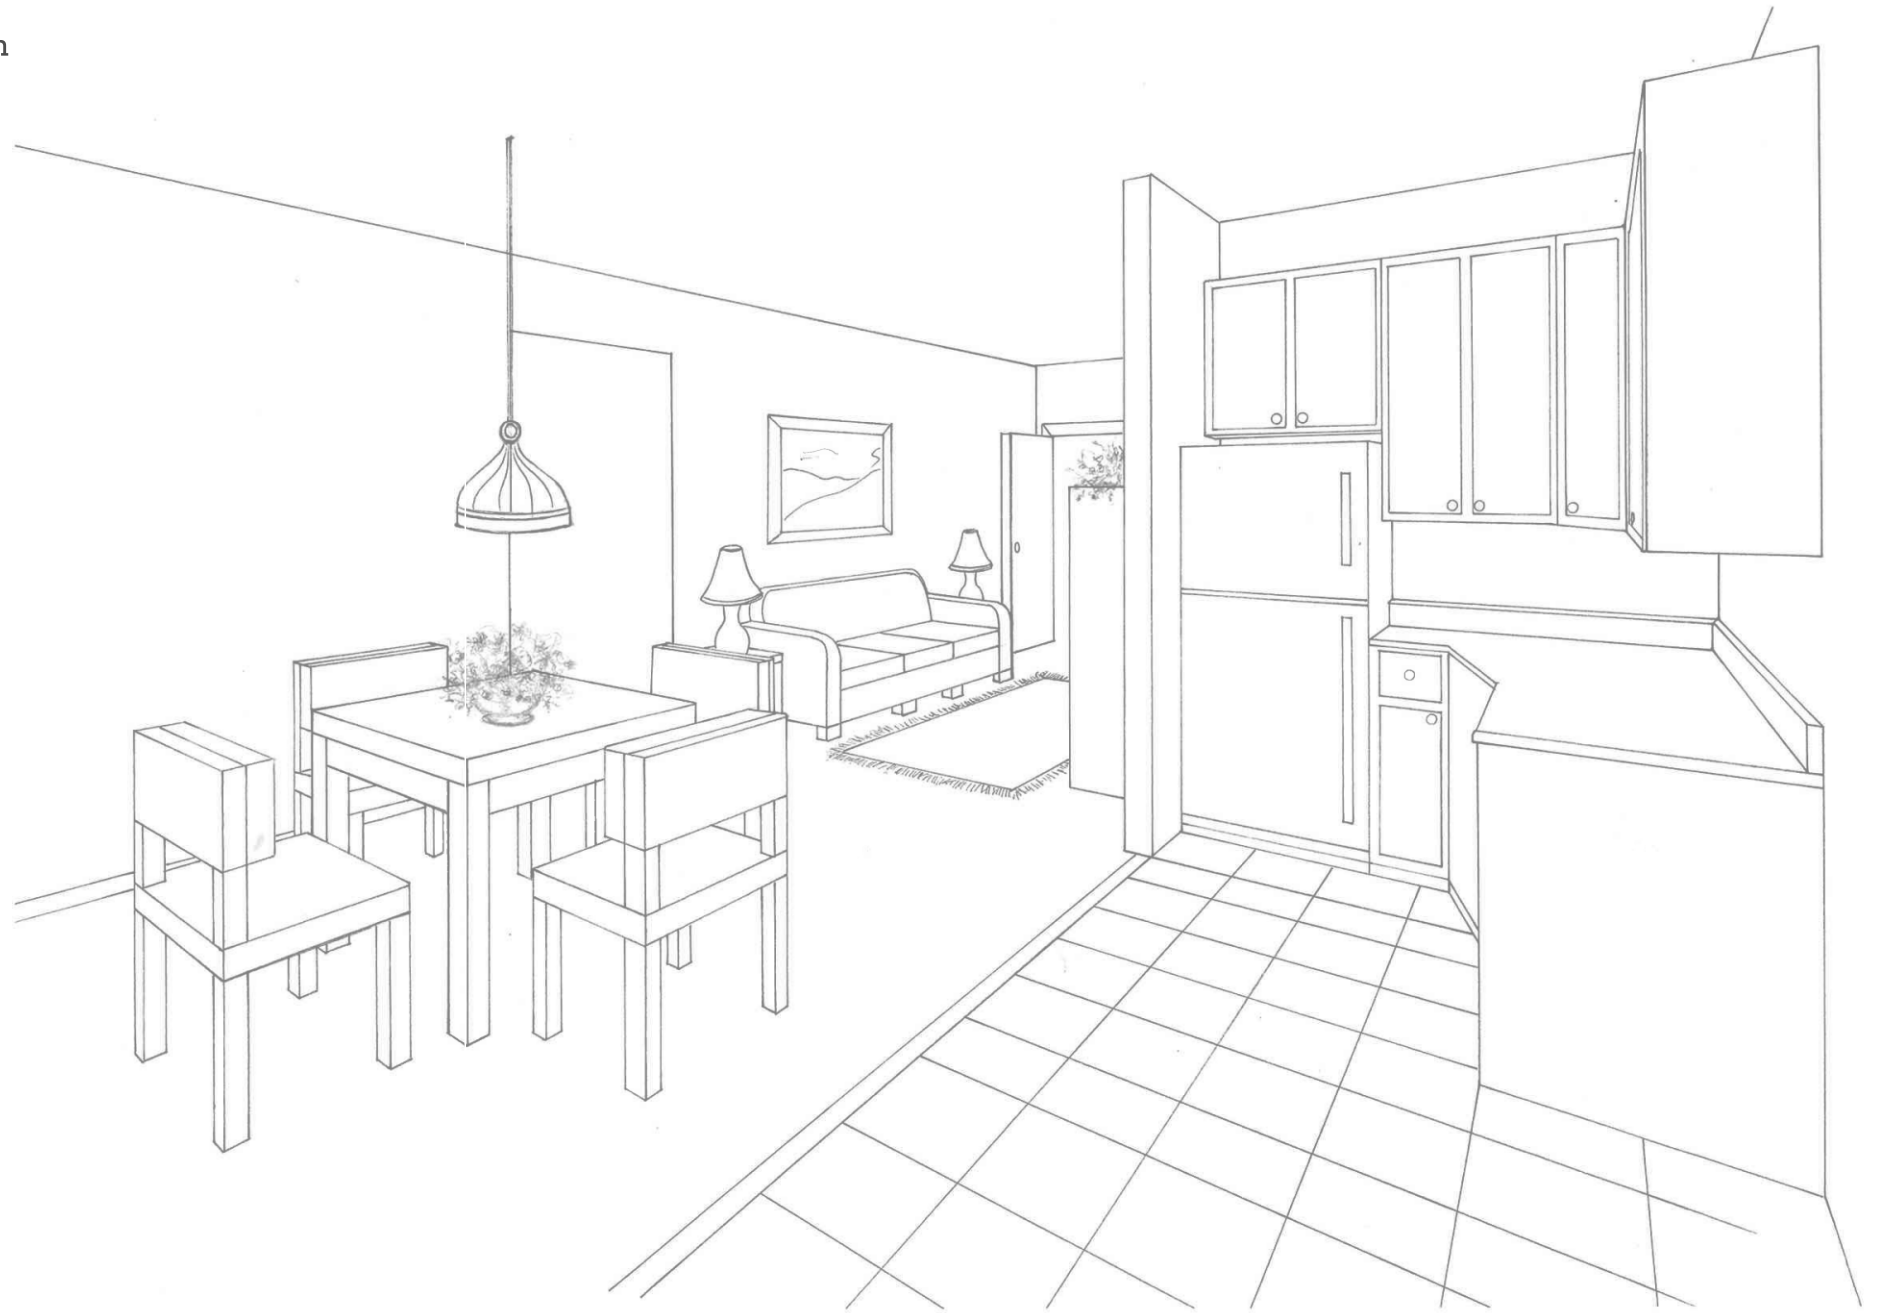

Matt  
Surface

**FLAKE  
OFF WHITE**

3 Randoms

1200x1200mm

Matt  
Surface

Matt  
Collection

**SEASTONE  
BIANCO**

1200x1200mm