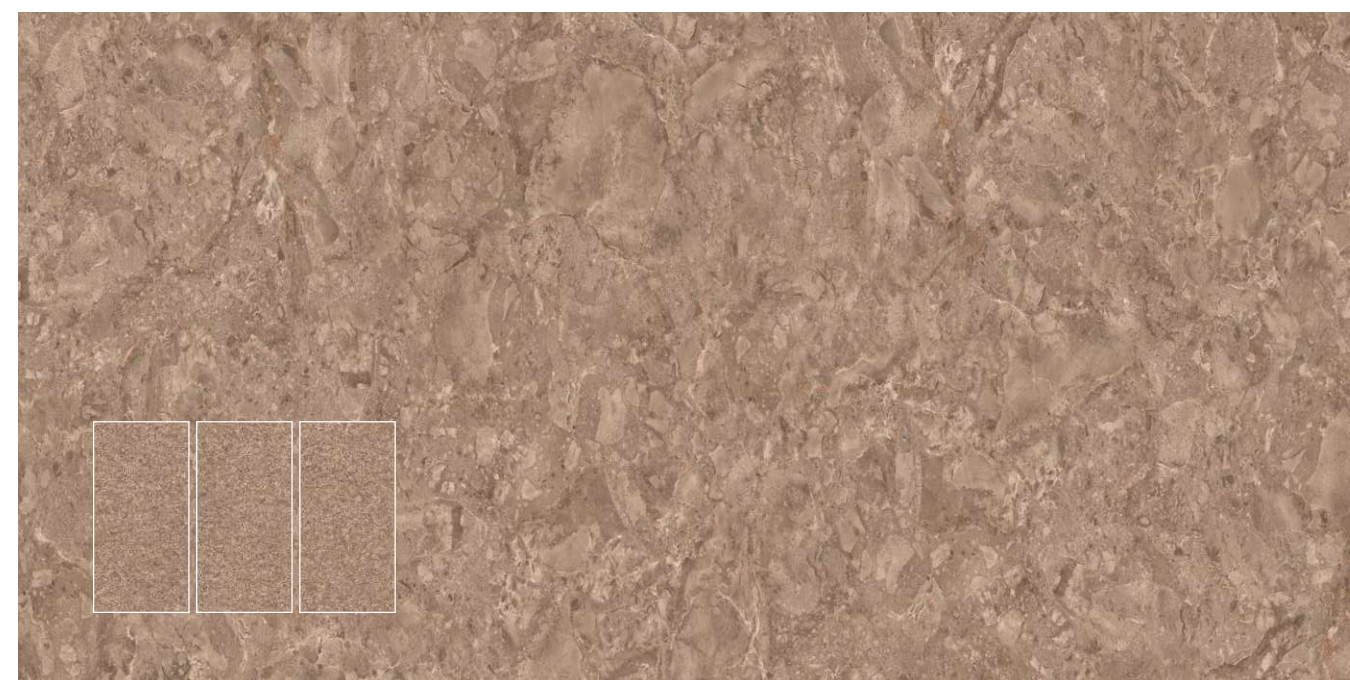

Wall // **REGAL BEIGE**

Floor // **REGAL BEIGE**

Format / Size
600x1200mm / 2'x4' / 24"x48"

Surface
POLISHED