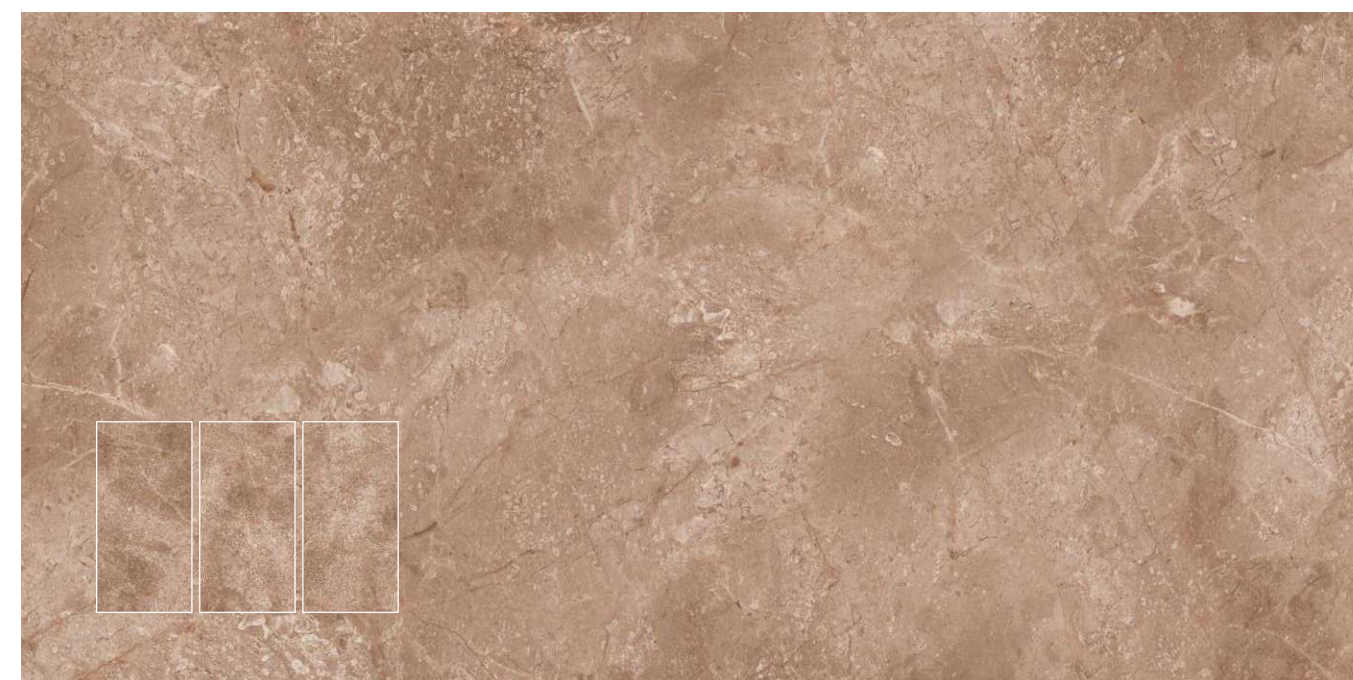

Wall // **ROMA BEIGE/ROMA BROWN**
Floor // **ROMA BEIGE/ROMA BROWN**

Format / Size
600x1200mm / 2'x4' / 24"x48"

Surface
POLISHED