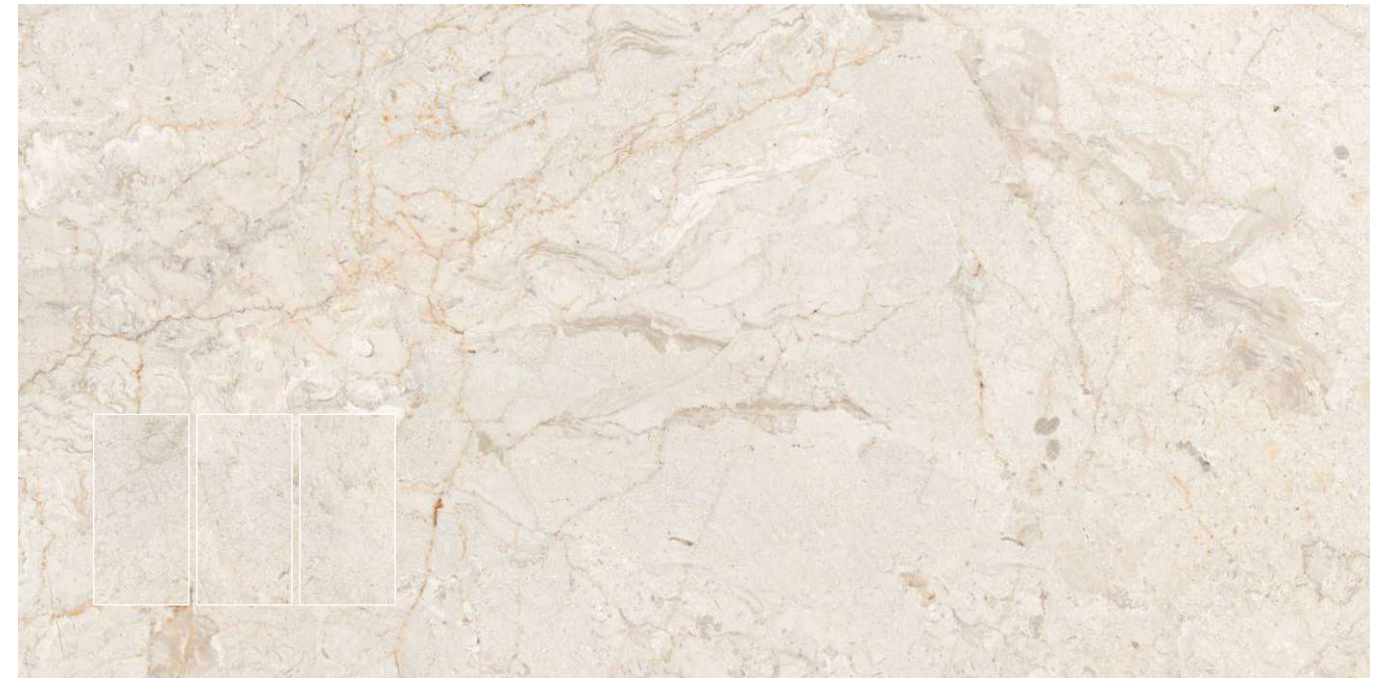

Wall // **TURKEY ROZALLIA SILVER**
Floor // **TURKEY ROZALLIA SILVER**
Format / Size
600x1200mm / 2'x4' / 24"x48"
Surface
POLISHED

MEDLEY
Random Collection

TURKEY ROZALLIA BEIGE

Format / Size : **600x1200mm / 2'x4' / 24"x48"**

Surface : **POLISHED**

Composition : **4 Pcs**