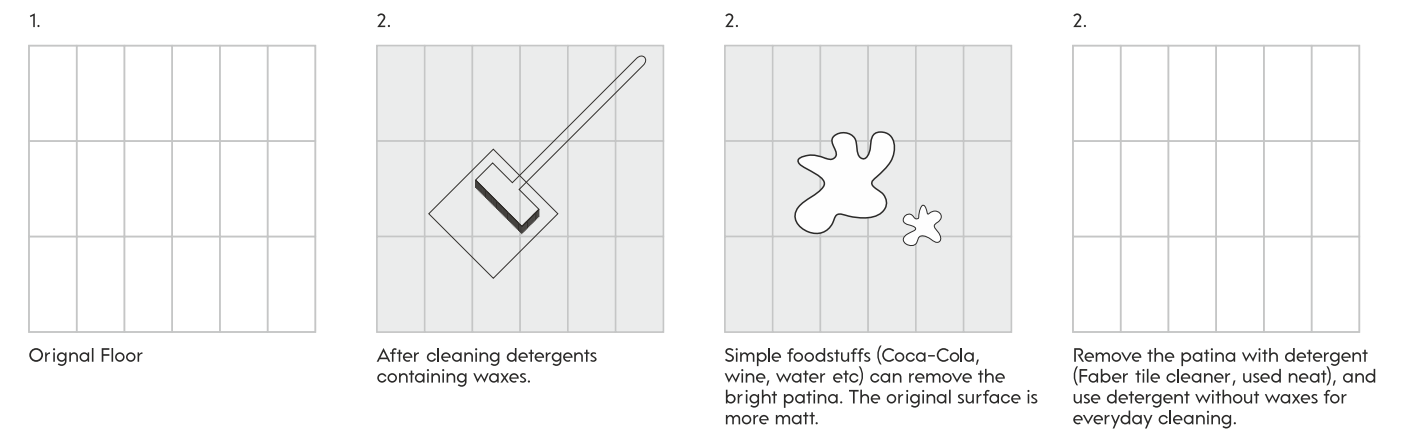

SPECIAL MAINTENANCE

REMOVING GLOSSY GLAZE

Standard detergents that are available in the market sometimes contain waxes or polish additives that, wash after wash, deposit **glossy glaze** on the floor and causes annoying marks. These types of glazes can also settle on some joint grouts. When simply types of foods such as Coke, wine, water, etc., fall on the floor, they remove this type of glossy glaze and restore the **original appearance** of the tiles (a more opaque look).

In the middle of the shinier floor, the areas without wax appear as opaque marks, but they are actually the only clean parts of the floor. In these cases, the following must be done:

1. First of all, remove the glossy glaze from the entire floor (see table below);
2. Then, for daily cleaning, use neutral detergents that do not contain wax or polishing glaze

NEVER USE: Waxing and impregnating agents - Acid or alkaline detergents - Abrasive pastes - Abrasive brushes or sponges.

RESIDUES TO BE REMOVED	TYPE OF DETERGENT	DETERGENT NAMES
glossy glaze	weak acidulous	tile cleaner pure (*)

(*) Do not follow the instructions on the package, just apply the pure detergent, leave it on for 5-10 minutes, rub it with soft pads (white, yellow) and rinse it thoroughly with water.

CLEANING "AFTER THE INSTALLATION"

1. Cleaning "after the installation" helps remove residues of grout-joints, cement and lime. This is obligatory at the end of the installation, for glazed tiles and unglazed tiles.
  2. If the cleaning "after the installation" is not carried out properly or if is not carried out at all, is often a cause of marks that prevent the floor from being clean even if a good daily cleaning is performed.
  3. Whenever is possible, especially for medium to large surfaces, it is advisable to use a single-brush machine with soft disks (white or beige).
  4. cleaning cement-based grouts mixed with water.
2. It is carried out with specific detergents based with buffered and diluted acids. The table below shows some of these detergents, which are easily available in the market.

INSTRUCTIONS ON HOW TO CLEAN "AFTER THE INSTALLATION"

1. Clean 4-5 days after the grouting (the grout must be hardened); do not wait over 10 days. In addition to this period, the cleaning can become very laborious.
2. Moisten the floor with water before cleaning. This way the groutings are soaked with water and the contact with detergents is reduced.
3. Let the detergents operate for limited periods, hence rinse out with water as soon as possible.
4. It must not be carried out if the tiled surfaces are very hot (i.e. exposed to the sun during very warm days); this must be avoided as the action of aggressive chemicals become very harsh. On the summer, proceed with the operation during the coolest period of the day.
5. Make sure to always perform a precautionary test before using the product (on a tile that is not laid), especially for Lapped or Polished products.
6. cleaning for epoxy, bi-component and reagent grouts In these cases the removal must be carried out immediately and carefully following the recommendations of the manufacturers, as these grout harden very fastly, even in a few minutes. Please carefully follow the cleaning mode specified by the manufacturer of the grout used; verify its effectiveness (backlight also) with a preliminary cleaning test before grouting the entire floor/wall.
7. "Antislip" tiles that are made with rough and/or textured surfaces must be cleaned very laboriously. Therefore, it is advisable to clean "after the installation", quickly and thoroughly, using a single-brush machine with disks white and beige.