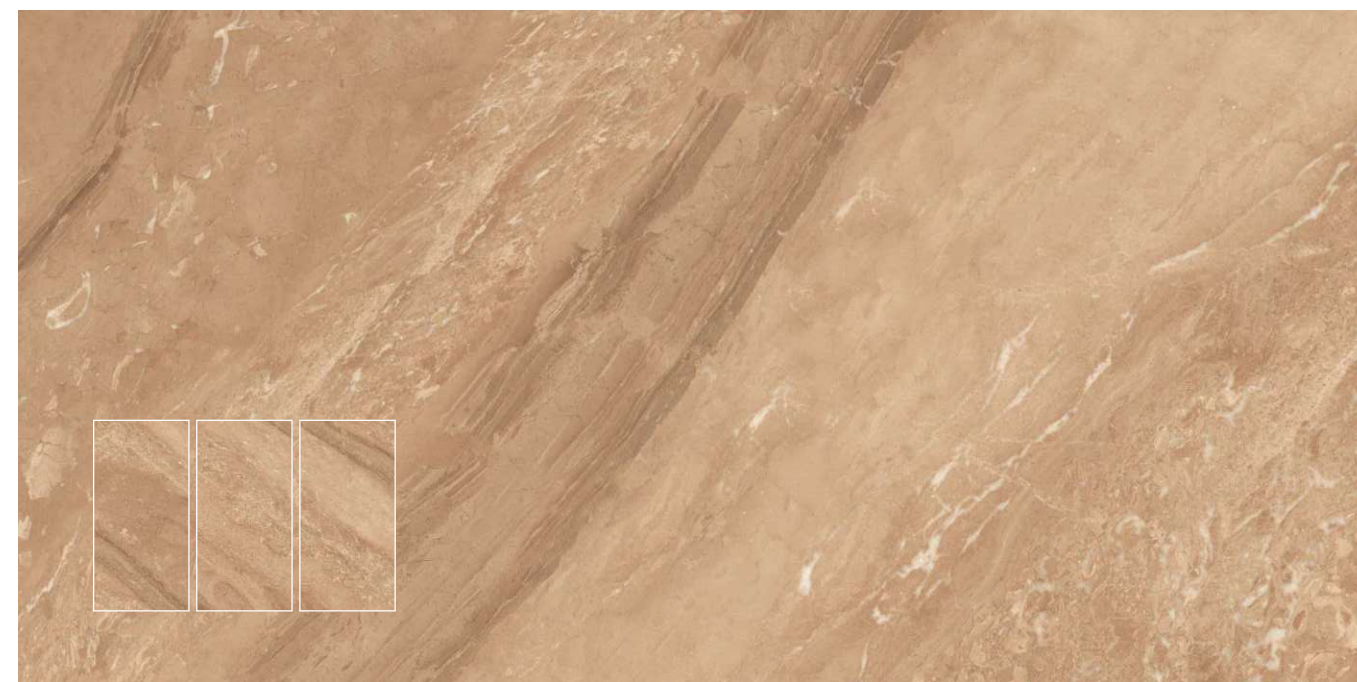

ROSSO BROWN

Format / Size : **600x1200mm / 2'x4' / 24"x48"**

Surface : **POLISHED**

Composition : 4 Pcs

ROSSO CREMA

Format / Size : **600x1200mm / 2'x4' / 24"x48"**

Surface : **POLISHED**

Composition : 4 Pcs