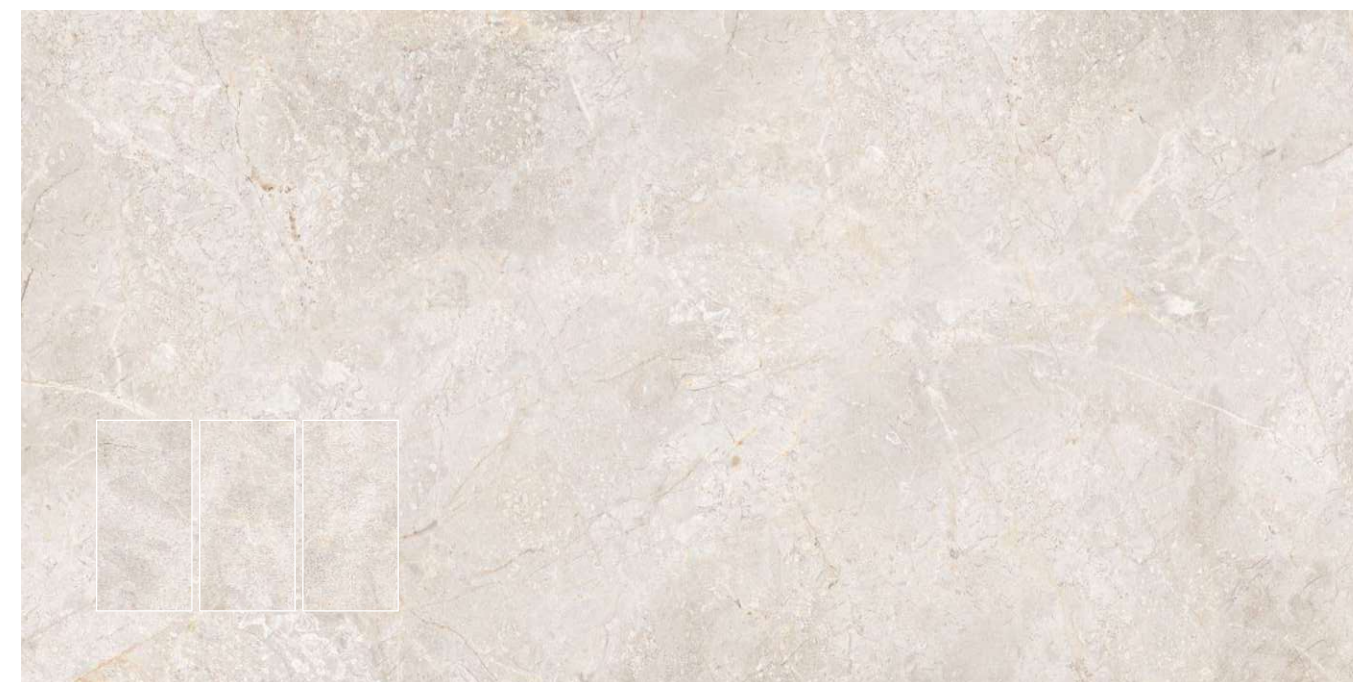

ROMA BEIGE

Format / Size : **600x1200mm / 2'x4' / 24"x48"**

Surface : **POLISHED**

Composition : **4 Pcs**

ROMA BROWN

Format / Size : **600x1200mm / 2'x4' / 24"x48"**

Surface : **POLISHED**

Composition : **4 Pcs**