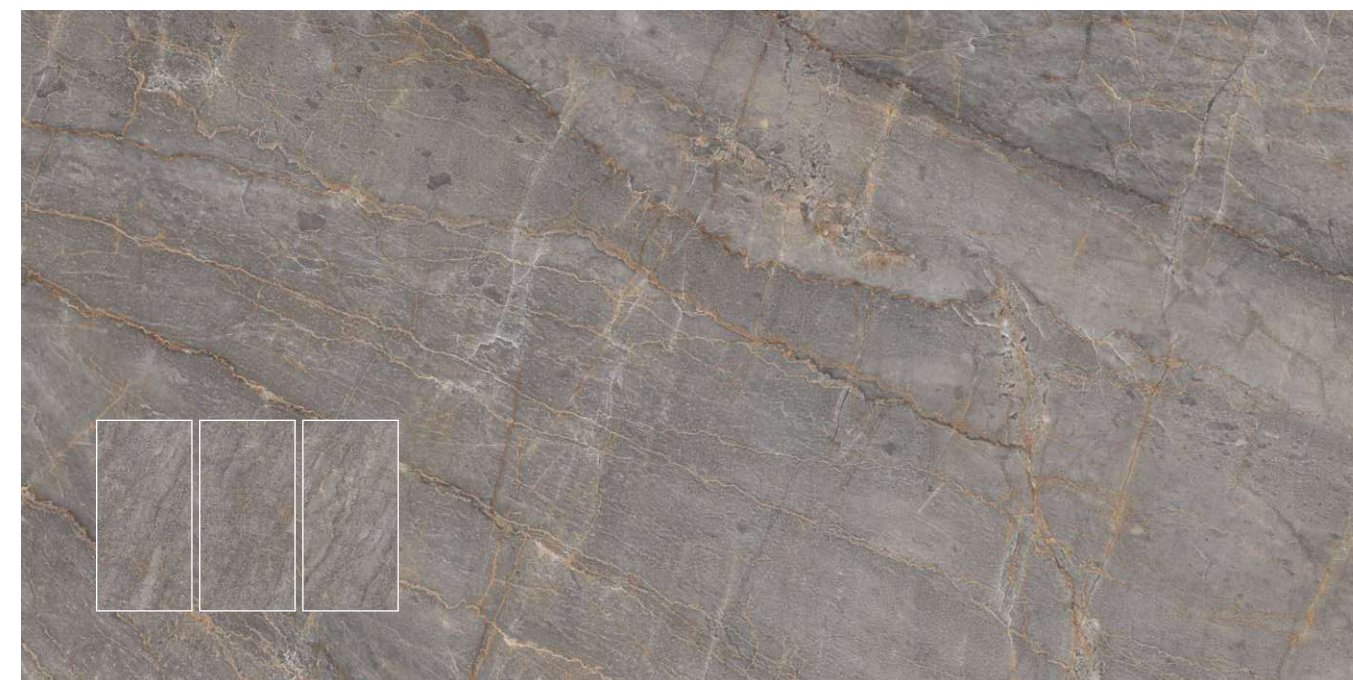

COSMIC NERO

Format / Size : **600x1200mm / 2'x4' / 24"x48"**

Surface : **POLISHED**

Composition : **4 Pcs**

COSMIC SILVER

Format / Size : **600x1200mm / 2'x4' / 24"x48"**

Surface : **POLISHED**

Composition : **4 Pcs**