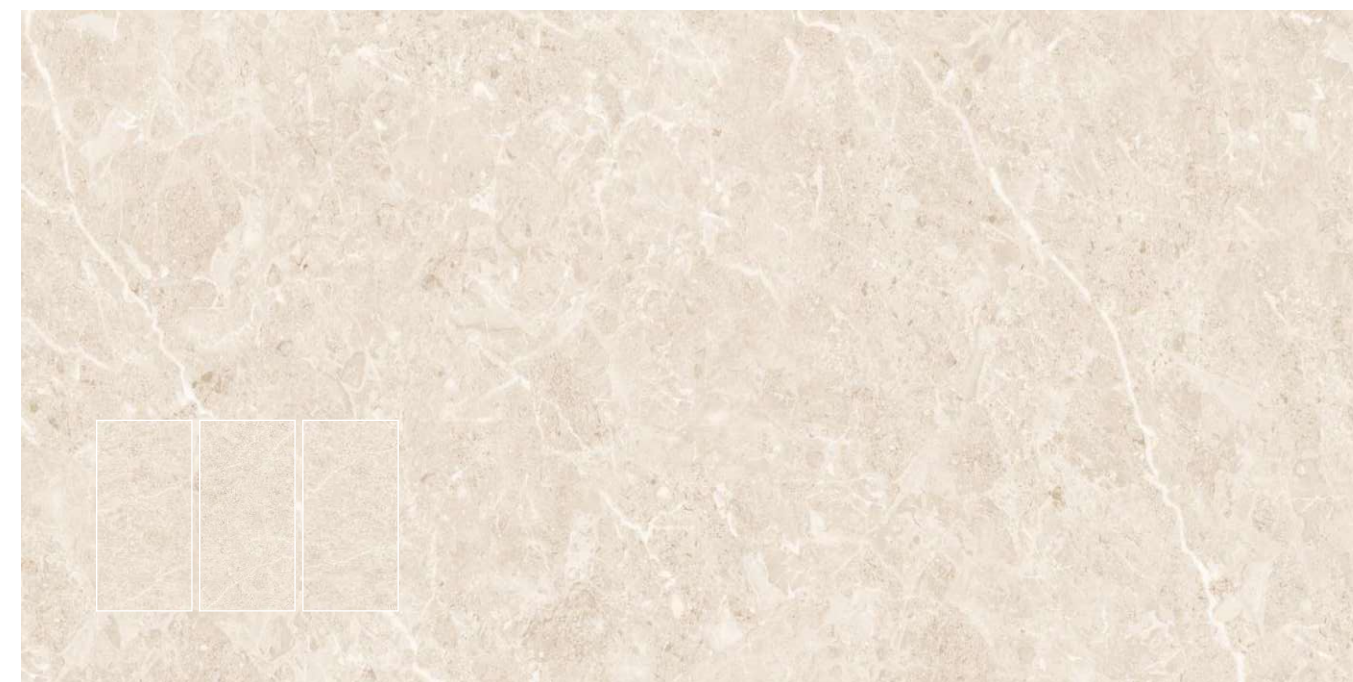

CROWN EMPERADOR BEIGE

Format / Size : **600x1200mm / 2'x4' / 24"x48"**

Surface : **POLISHED**

Composition : **4 Pcs**

CROWN EMPERADOR CHOCO

Format / Size : **600x1200mm / 2'x4' / 24"x48"**

Surface : **POLISHED**

Composition : **4 Pcs**