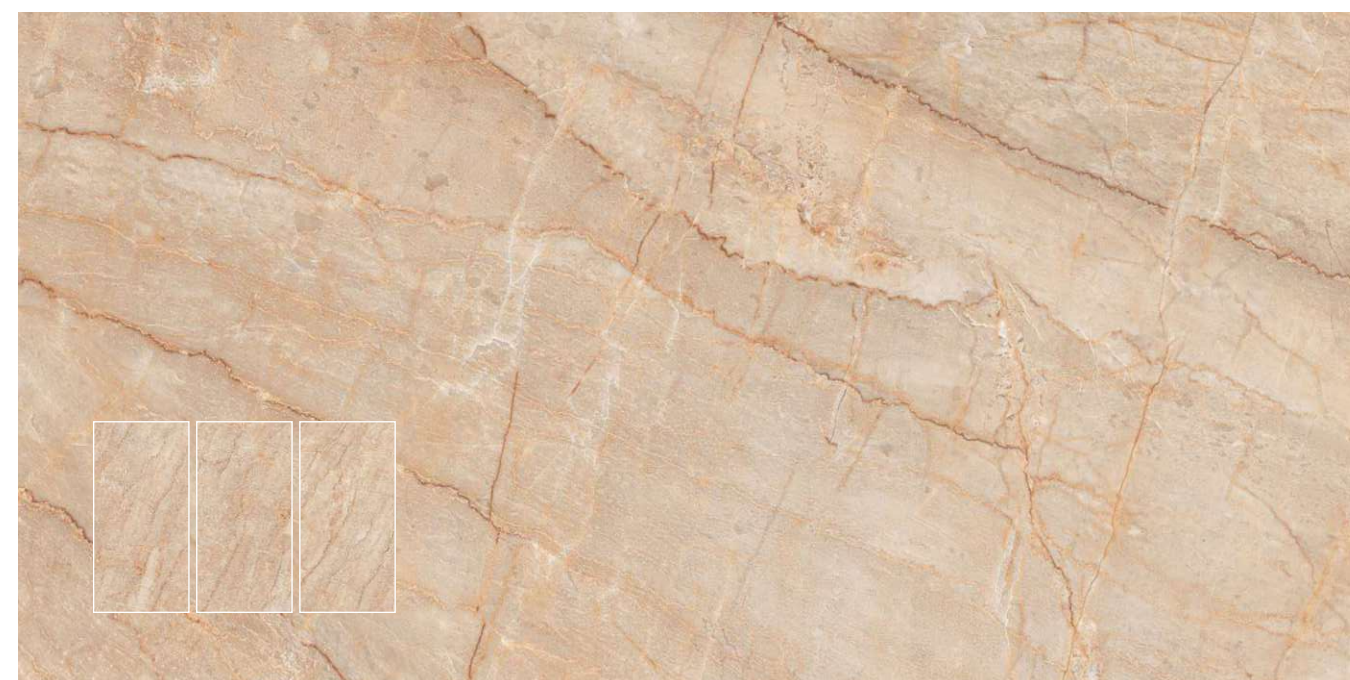

Surface : **POLISHED**

Composition : **4 Pcs**

**COSMIC BROWN**

Format / Size : **600x1200mm / 2'x4' / 24"x48"**

Surface : **POLISHED**

Composition : **4 Pcs**

Wall // **COSMIC BROWN**

Floor // **COSMIC BEIGE**