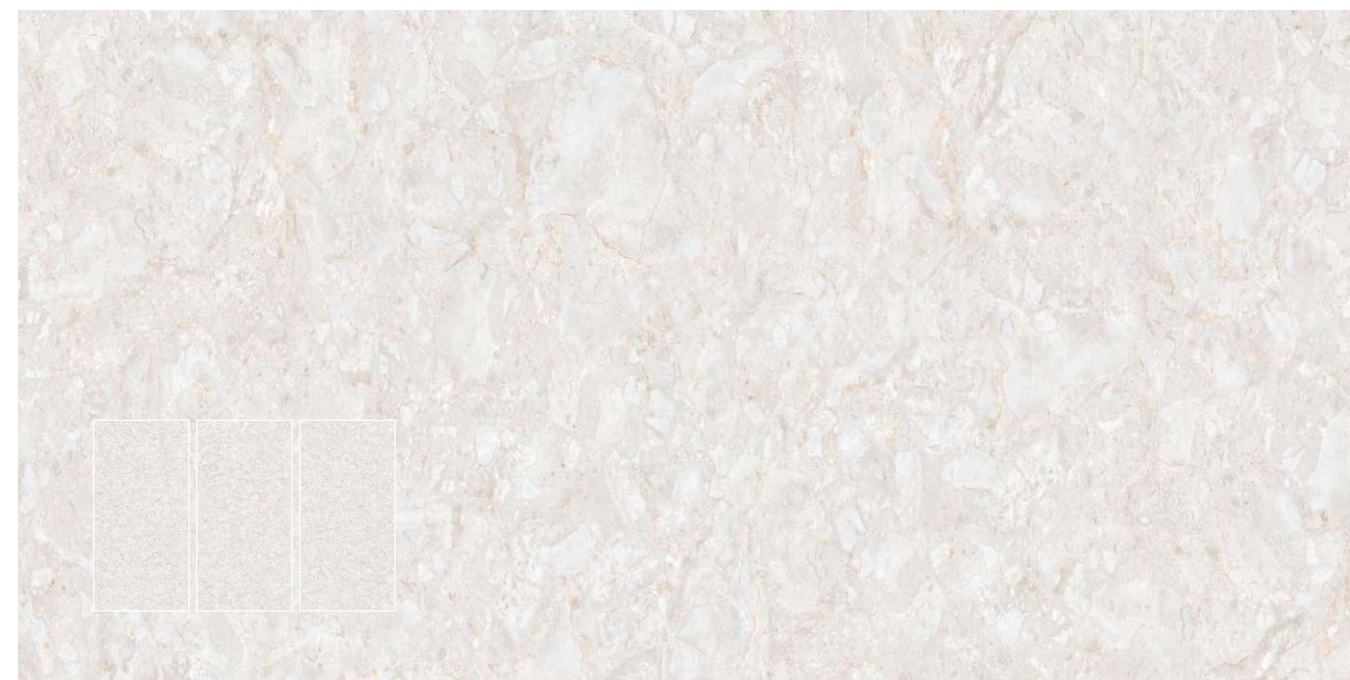

Format / Size  
**600x1200mm / 2'x4' / 24"x48"**

Surface  
**POLISHED**

**REGAL BEIGE**

Format / Size : **600x1200mm / 2'x4' / 24"x48"**

Surface : **POLISHED**

Composition : **4 Pcs**

**REGAL BROWN**

Format / Size : **600x1200mm / 2'x4' / 24"x48"**