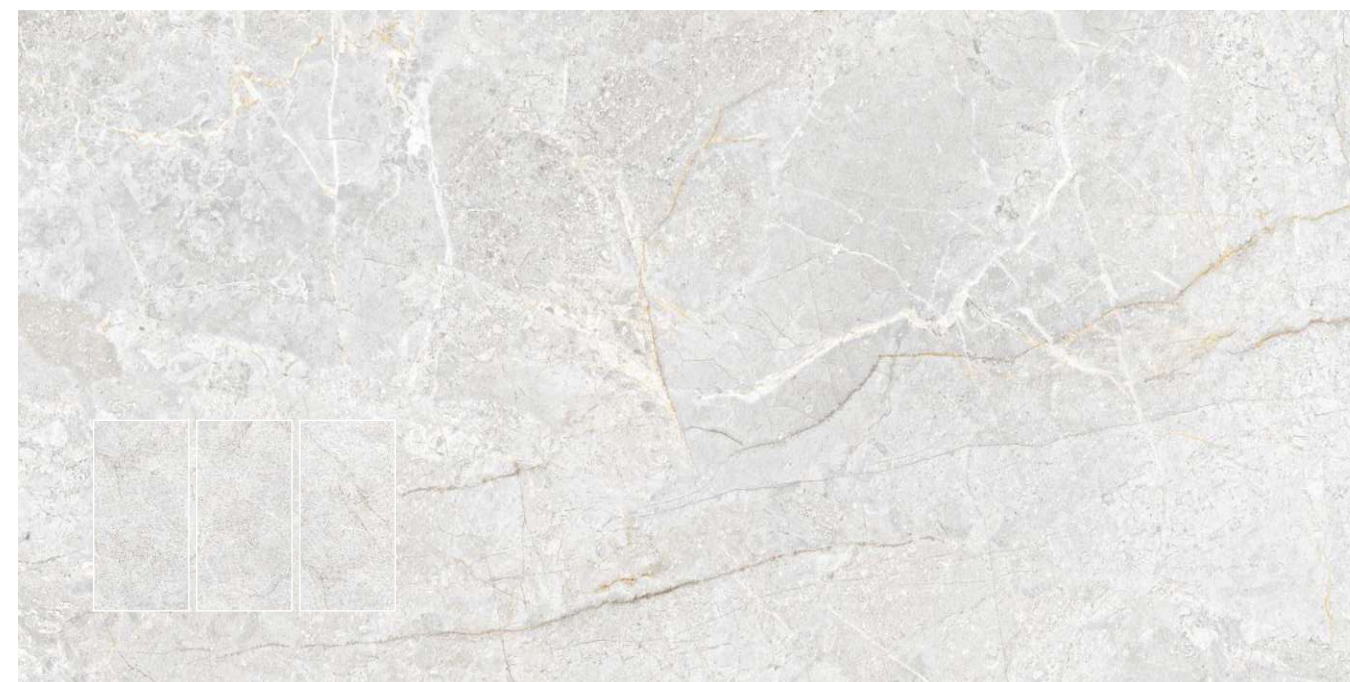

BRECCIA BIANCO

Format / Size : **600x1200mm / 2'x4' / 24"x48"**

Surface : **POLISHED**

Composition : **4 Pcs**

BRECCIA GREY

Format / Size : **600x1200mm / 2'x4' / 24"x48"**

Surface : **POLISHED**

Composition : **4 Pcs**