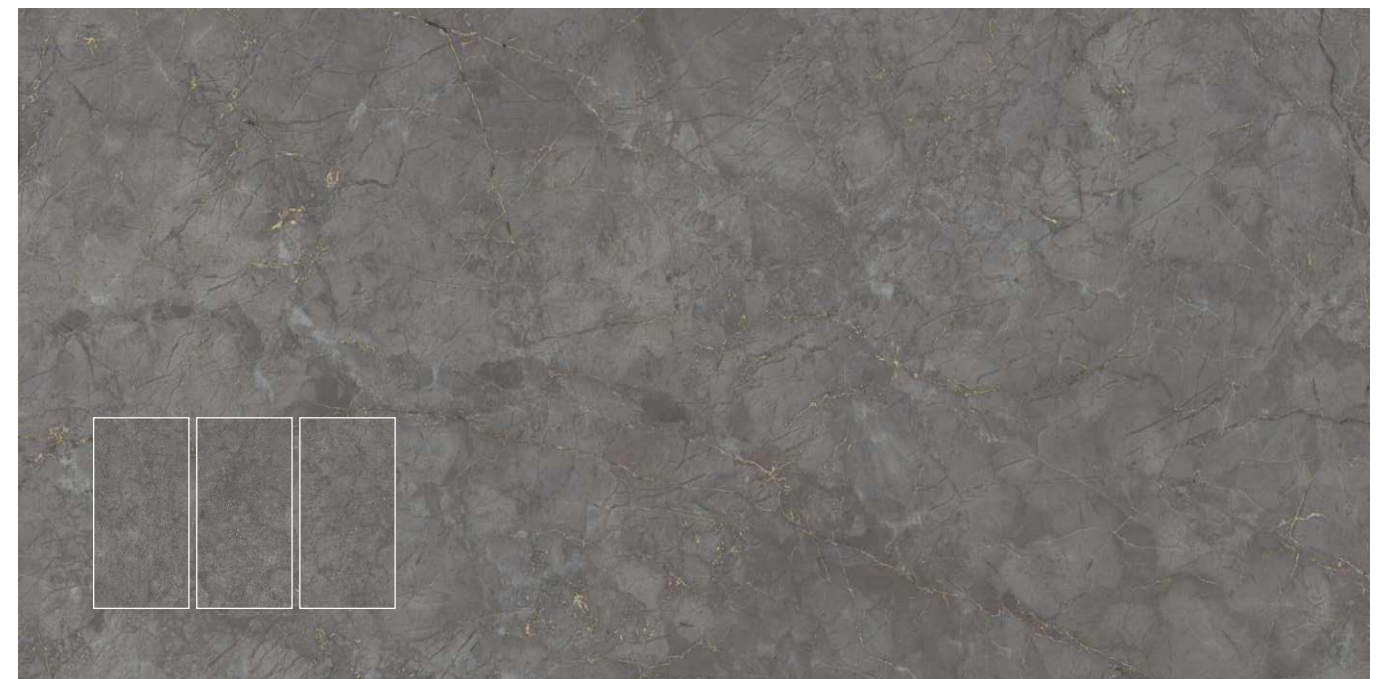

Wall // **HERMES NERO**

Floor // **HERMES DOVE/HERMES NERO**

Format / Size
600x1200mm / 2'x4' / 24"x48"

Surface
POLISHED