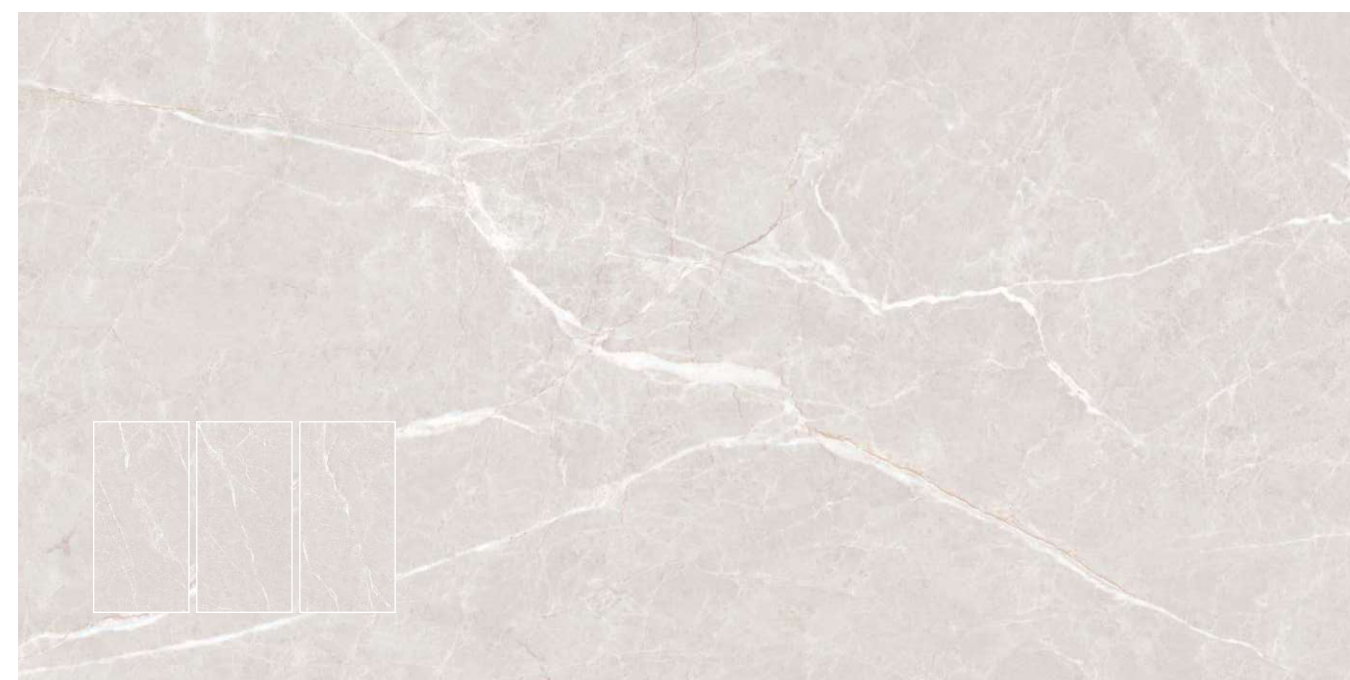

Wall // **BELGIO CREMA**

Floor // **BELGIO CREMA**

Format / Size
600x1200mm / 2'x4' / 24"x48"

Surface
POLISHED