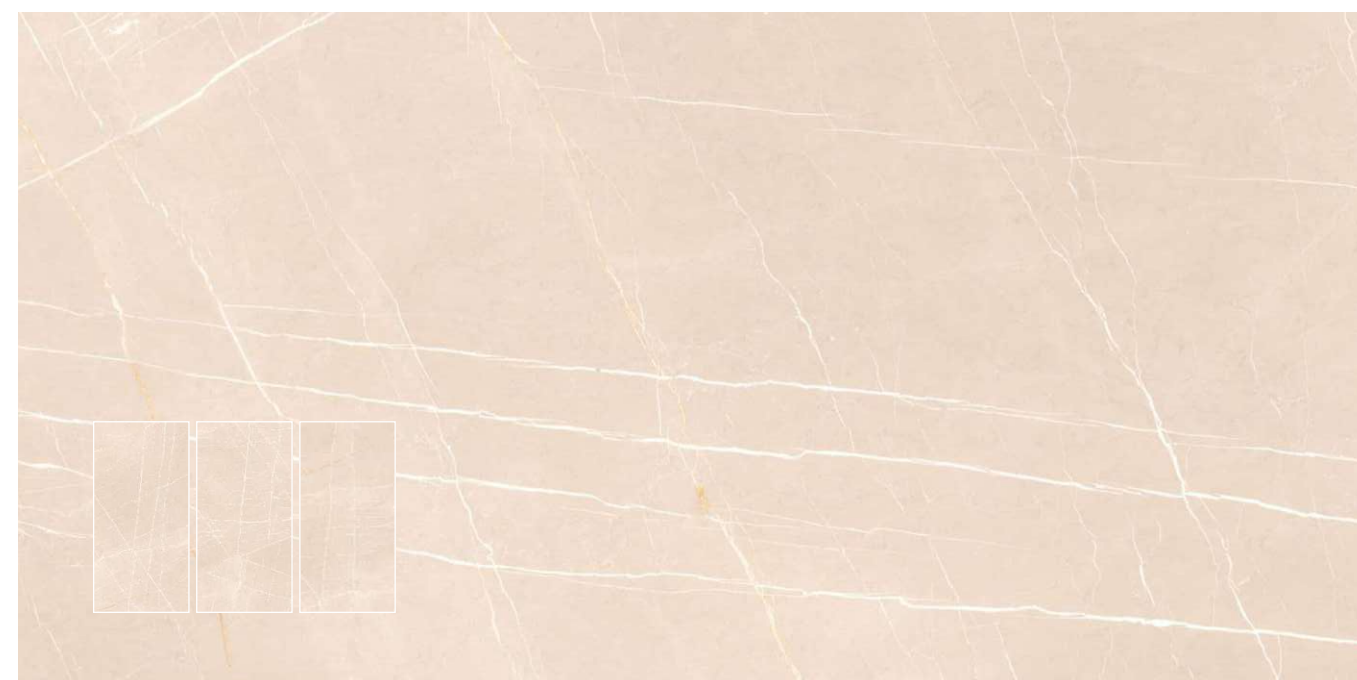

PIETRA CREMA

Format / Size : **600x1200mm / 2'x4' / 24"x48"**

Surface : **POLISHED**

Composition : **4 Pcs**