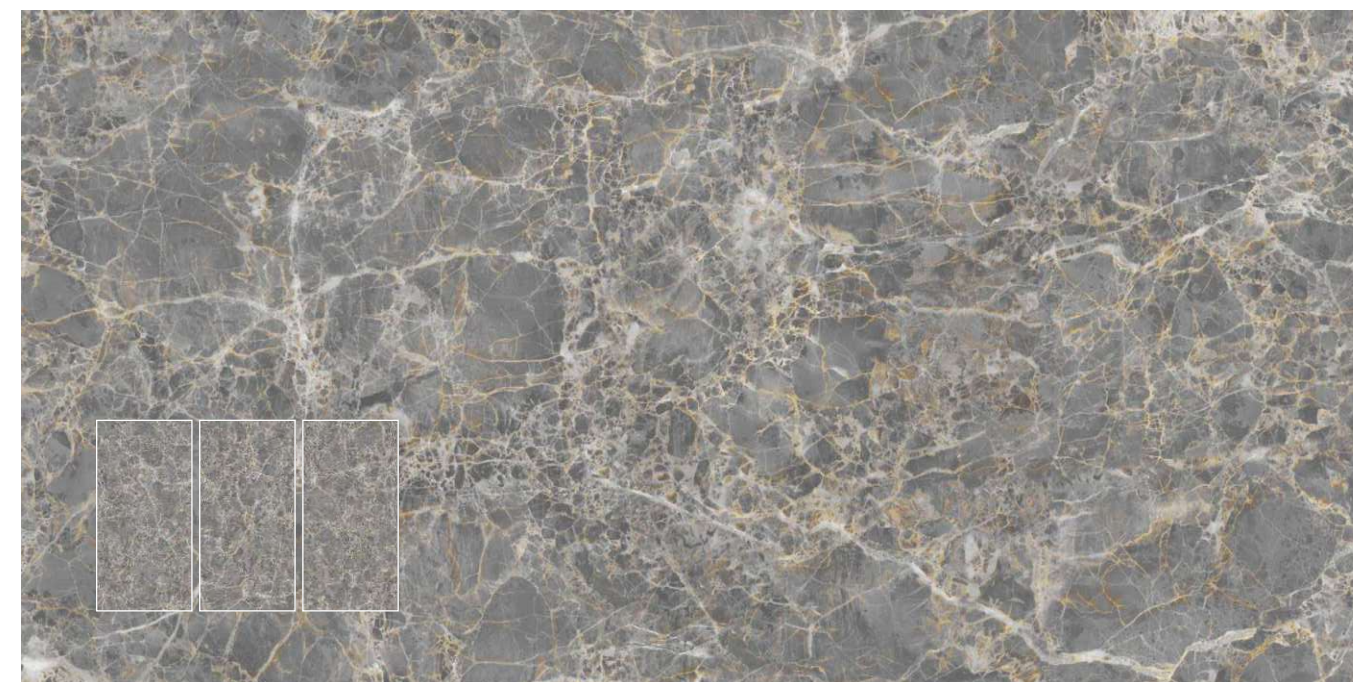

EMPERADOR ASH

Format / Size : **600x1200mm / 2'x4' / 24"x48"**

Surface : **POLISHED**

Composition : **4 Pcs**

EMPERADOR SILVER

Format / Size : **600x1200mm / 2'x4' / 24"x48"**

Surface : **POLISHED**

Composition : **4 Pcs**