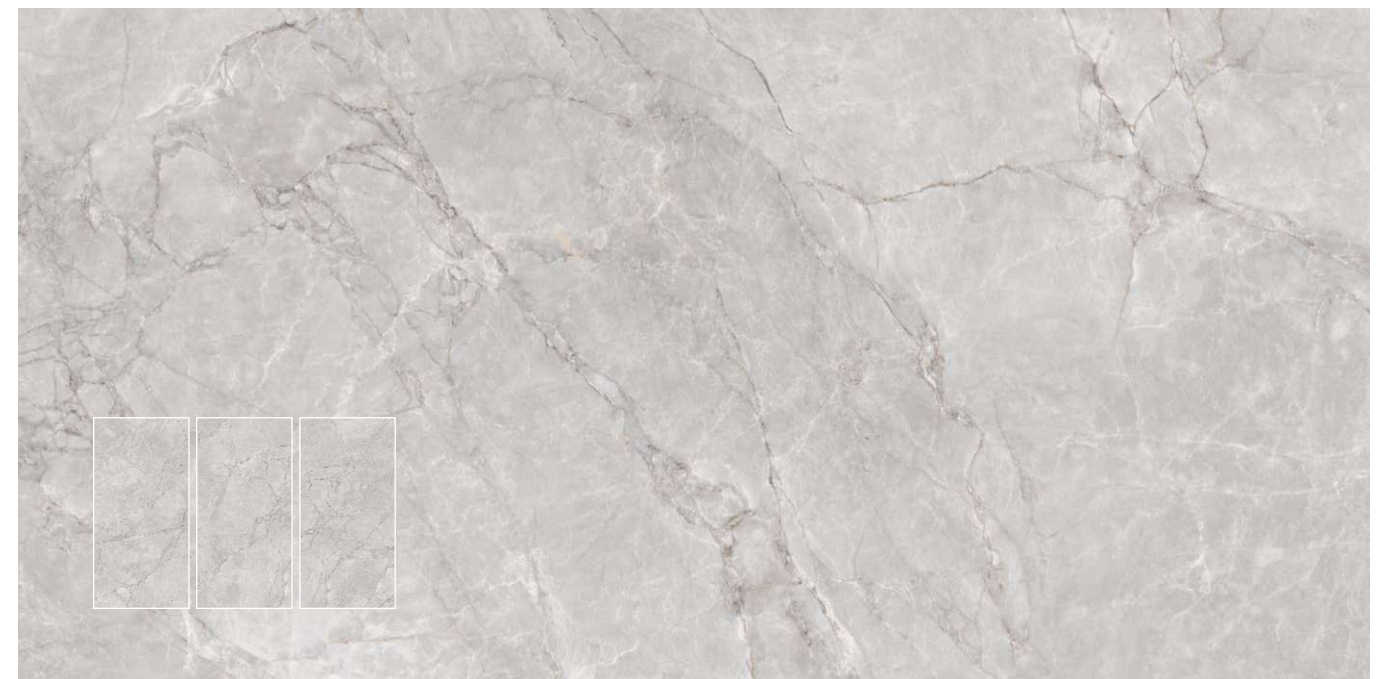

Wall // **DYNAMO BROWN**

Floor // **DYNAMO BROWN**

Format / Size
600x1200mm / 2'x4' / 24"x48"

Surface
POLISHED