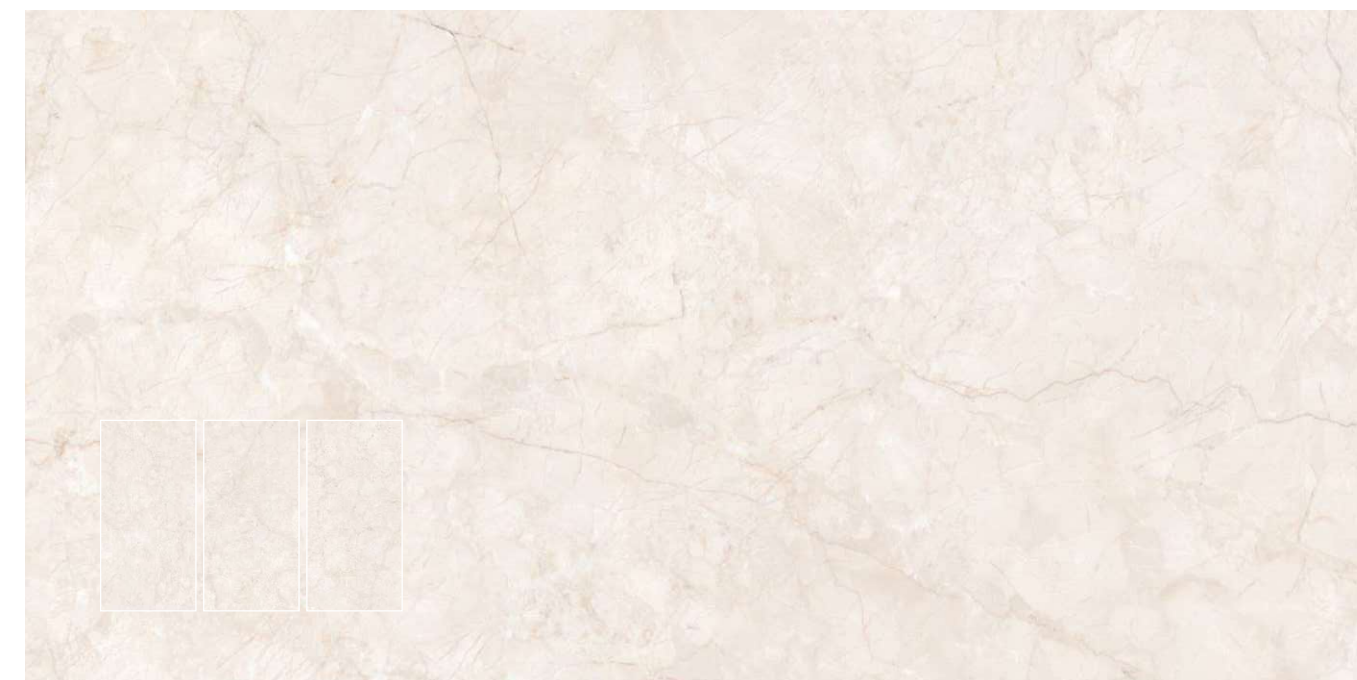

Format / Size  
**600x1200mm / 2'x4' / 24"x48"**

Surface  
**POLISHED**

**HERMES BEIGE**

Format / Size : **600x1200mm / 2'x4' / 24"x48"**

Surface : **POLISHED**

Composition : 4 Pcs

**HERMES BROWN**

Format / Size : **600x1200mm / 2'x4' / 24"x48"**