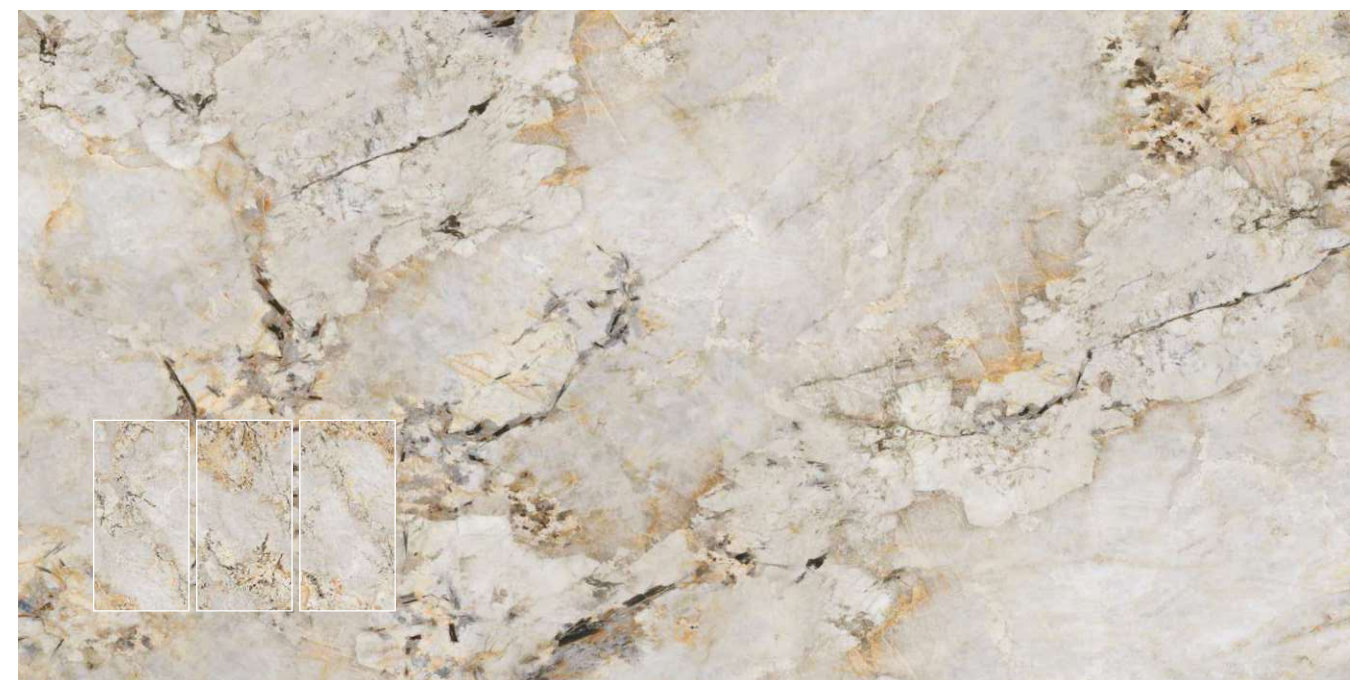

**600x1200mm / 2'x4' / 24"x48"**

Surface

**POLISHED**

**PATAGONIA GOLD**

Format / Size : **600x1200mm / 2'x4' / 24"x48"**

Surface : **POLISHED**

Composition : **4 Pcs**

**PATAGONIA WHITE**