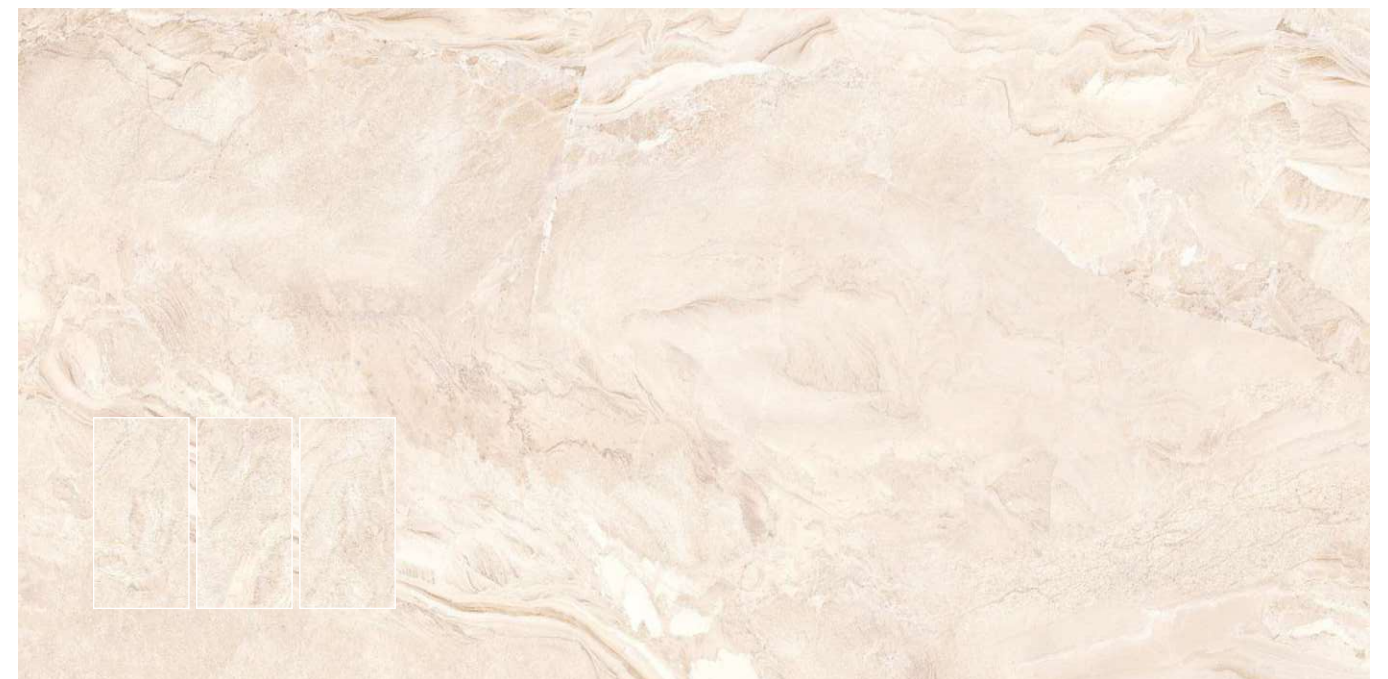

Wall // **ROCK BROWN**

Floor // **ROCK BROWN**

Format / Size
600x1200mm / 2'x4' / 24"x48"

Surface
POLISHED