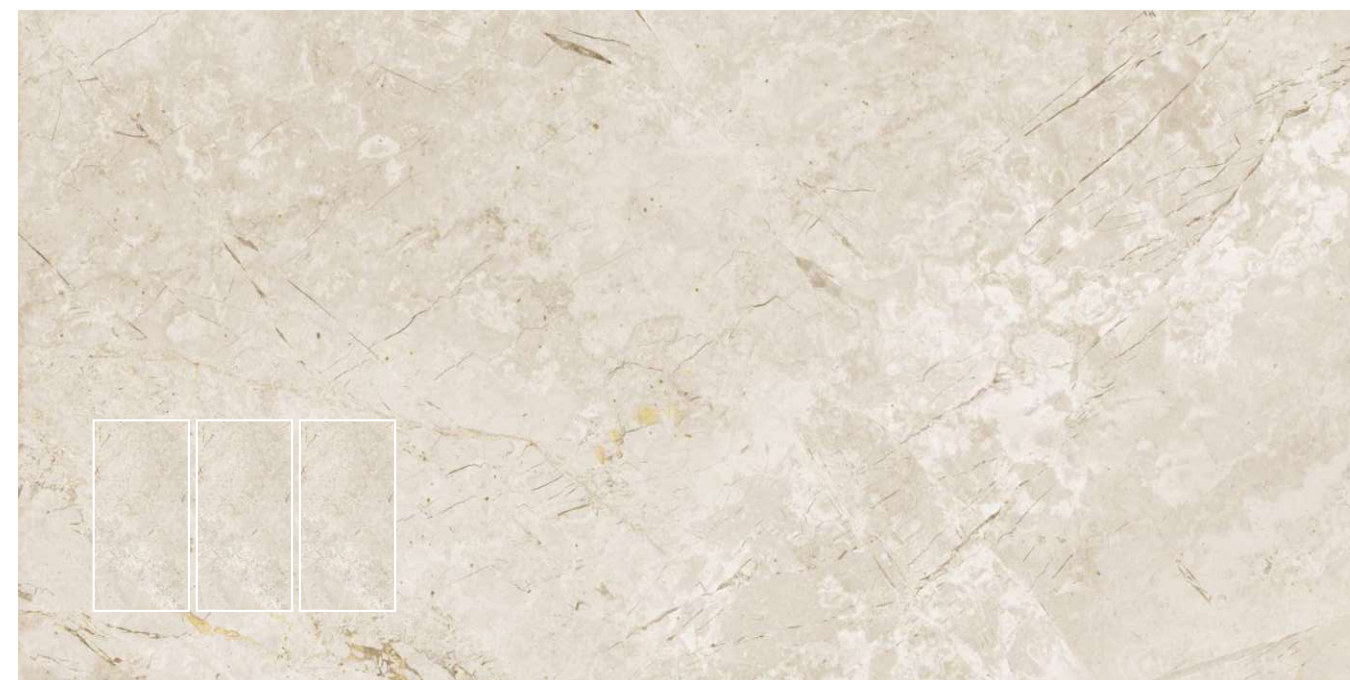

ALONZO RIVER IVORY

Format / Size : **600x1200mm / 2'x4' / 24"x48"**

Surface : **POLISHED**

Composition : **4 Pcs**

ALONZO RIVER SILVER

Format / Size : **600x1200mm / 2'x4' / 24"x48"**

Surface : **POLISHED**

Composition : **4 Pcs**