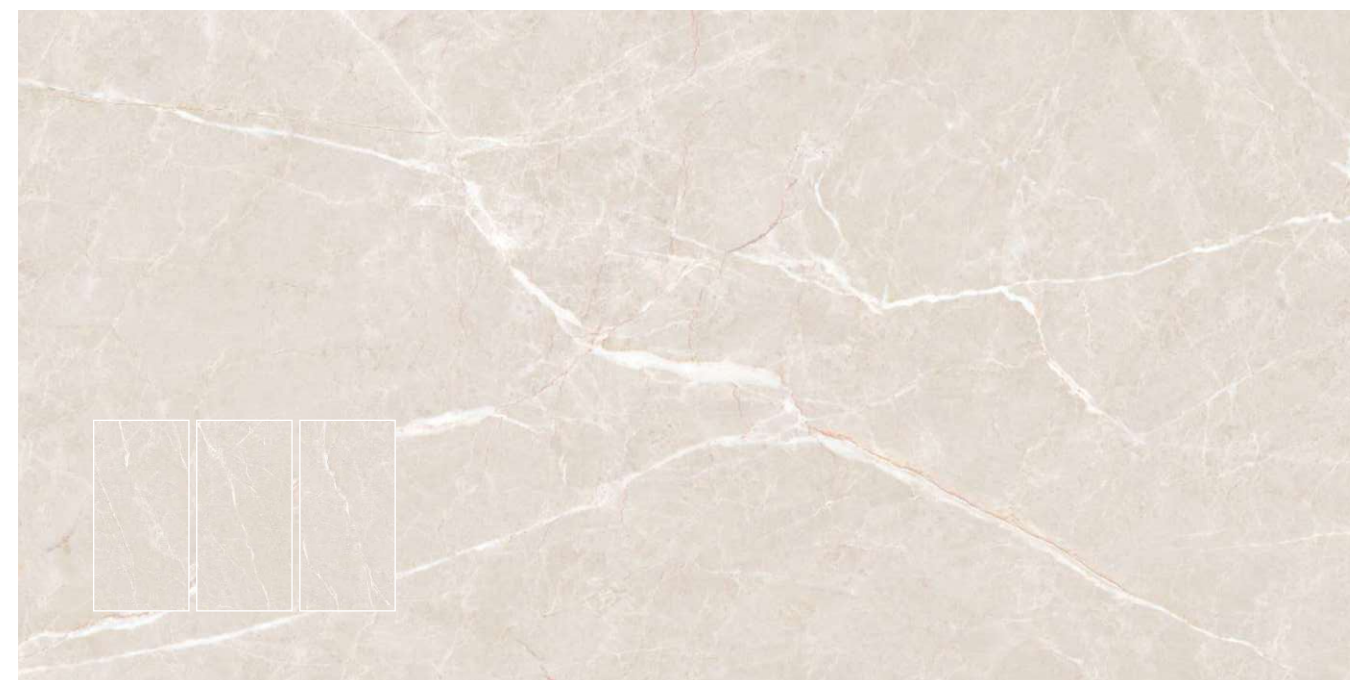

Format / Size  
**600x1200mm / 2'x4' / 24"x48"**

Surface  
**POLISHED**

**BELGIO CREMA**

Format / Size : **600x1200mm / 2'x4' / 24"x48"**

Surface : **POLISHED**

Composition : **4 Pcs**

**BELGIO SILVER**

Format / Size : **600x1200mm / 2'x4' / 24"x48"**