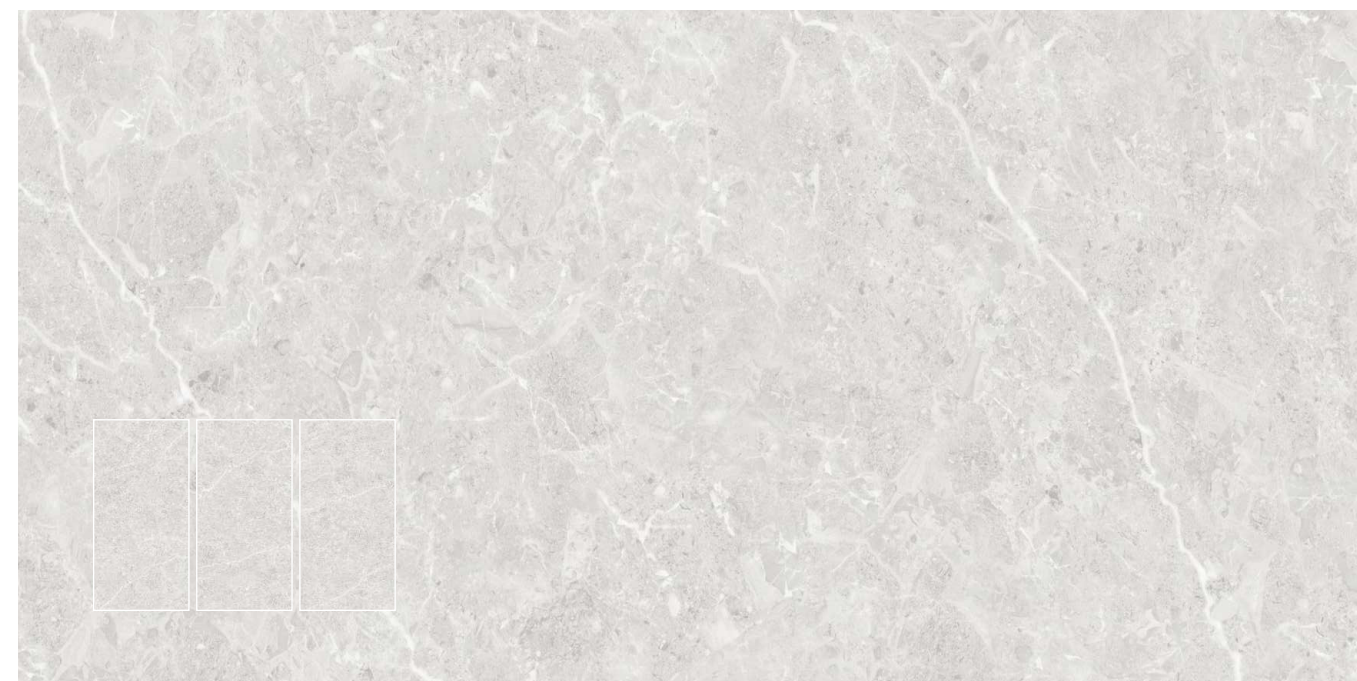

Format / Size : **600x1200mm / 2'x4' / 24"x48"**

Surface : **POLISHED**

Composition : **4 Pcs**

**CROWN EMPERADOR SILVER**

Format / Size : **600x1200mm / 2'x4' / 24"x48"**

Surface : **POLISHED**

Composition : **4 Pcs**