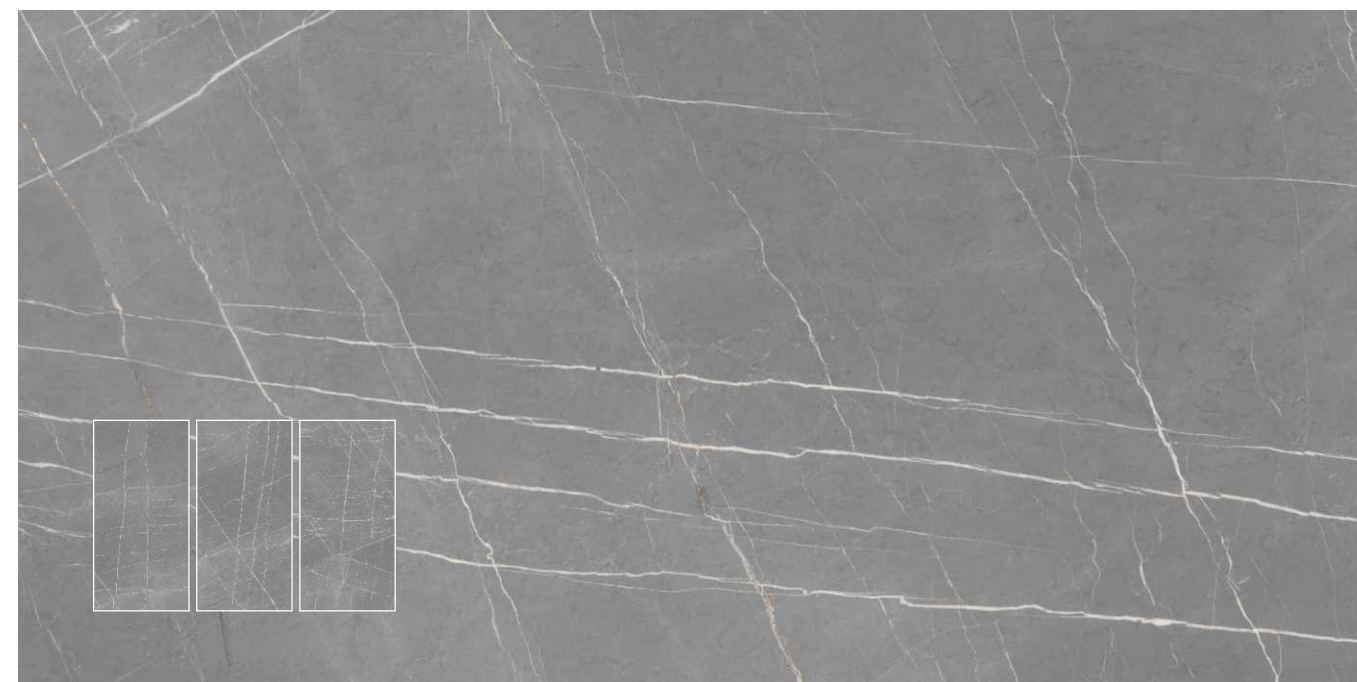

Format / Size  
600x1200mm / 2'x4' / 24"x48"

Surface  
**POLISHED**

**PIETRA GREY**

Format / Size : **600x1200mm / 2'x4' / 24"x48"**

Surface : **POLISHED**

Composition : **4 Pcs**

**PIETRA SILVER**

Format / Size : **600x1200mm / 2'x4' / 24"x48"**