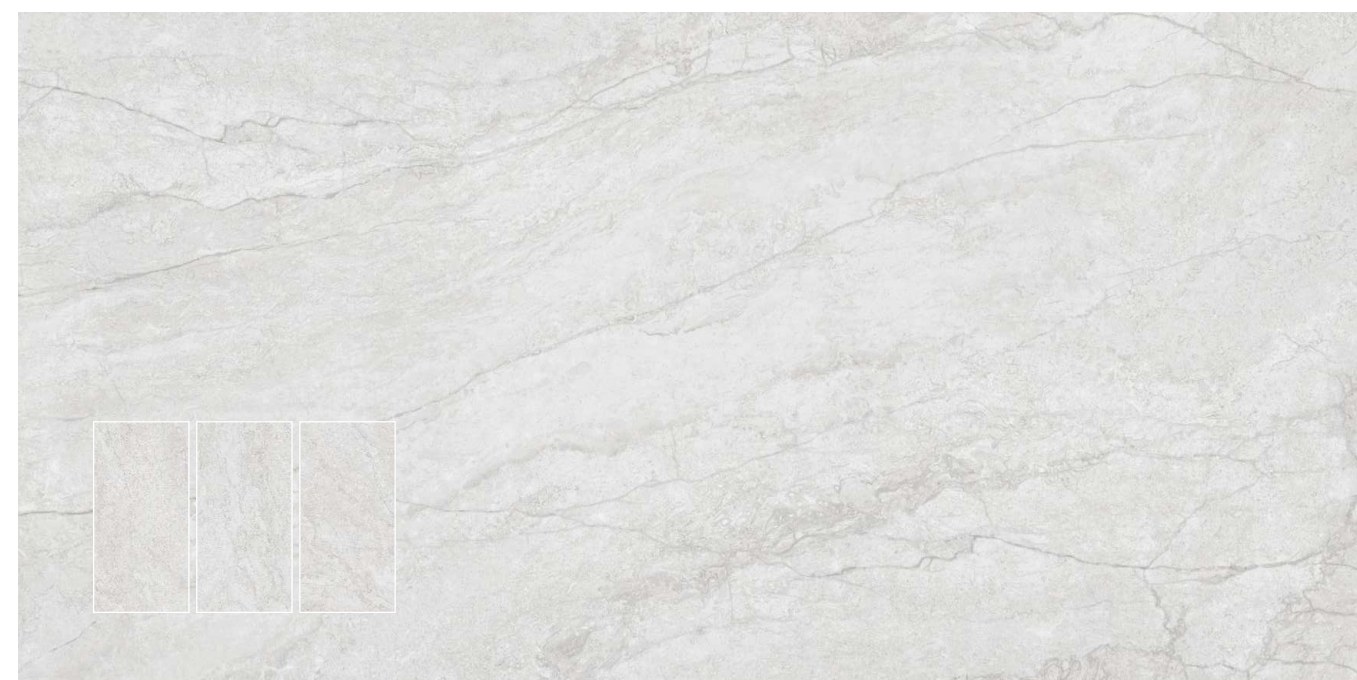

Wall // **FLORIDA GREY**
Floor // **FLORIDA GREY**

Format / Size
600x1200mm / 2'x4' / 24"x48"

Surface
POLISHED