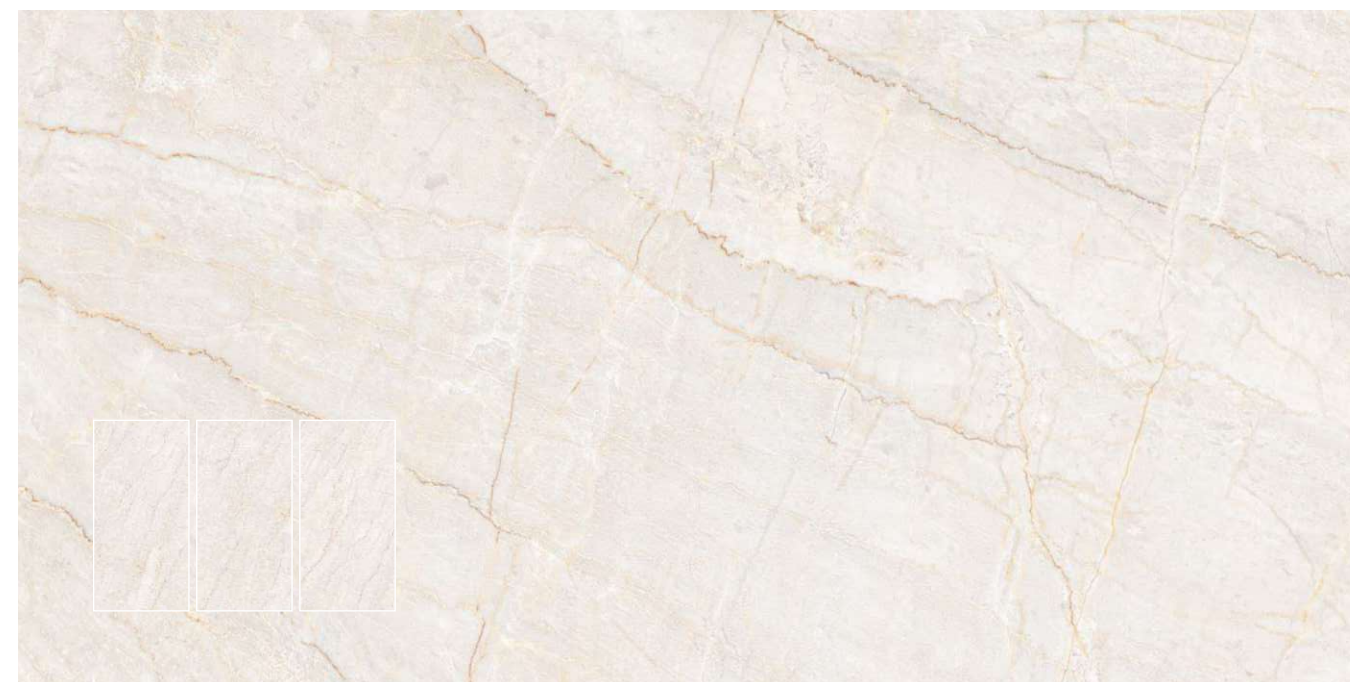

COSMIC BEIGE

Format / Size : **600x1200mm / 2'x4' / 24"x48"**

Surface : **POLISHED**

Composition : **4 Pcs**

COSMIC BROWN

Format / Size : **600x1200mm / 2'x4' / 24"x48"**

Surface : **POLISHED**

Composition : **4 Pcs**