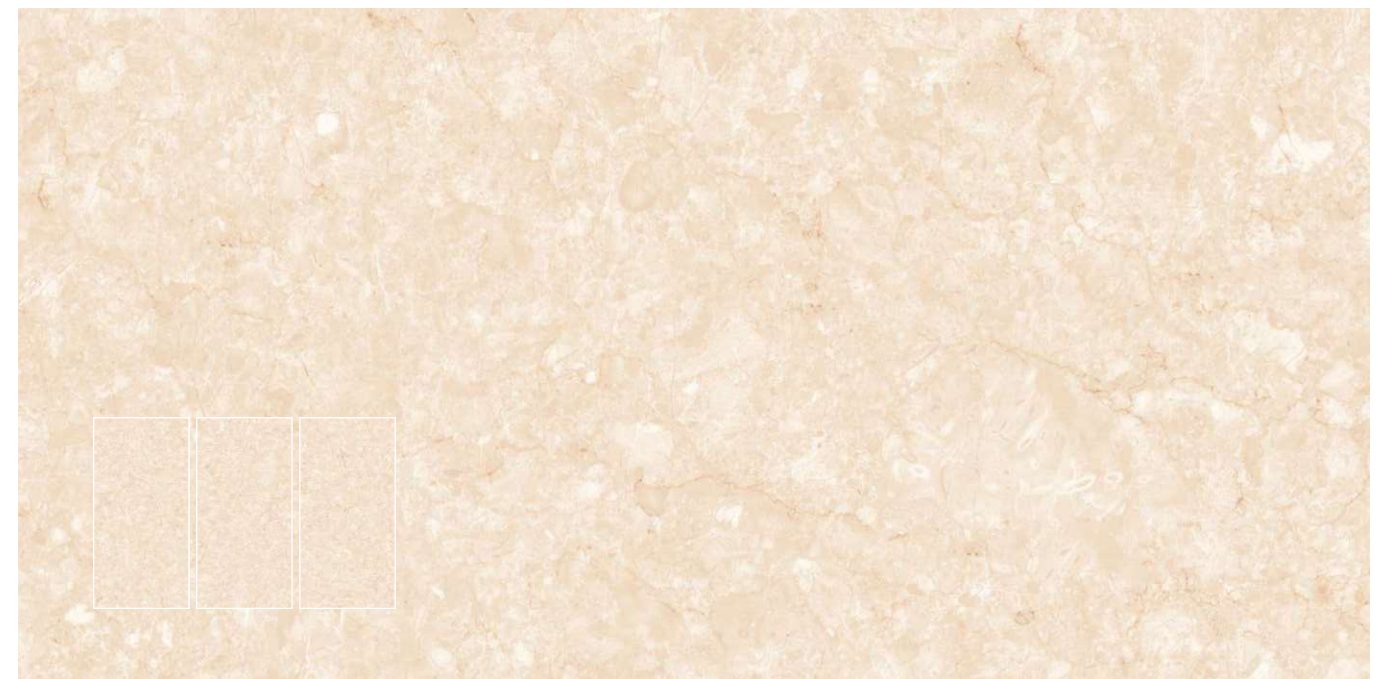

Wall // **TURKISH BROWN**
Floor // **TURKISH BROWN**

Format / Size
600x1200mm / 2'x4' / 24"x48"

Surface
POLISHED