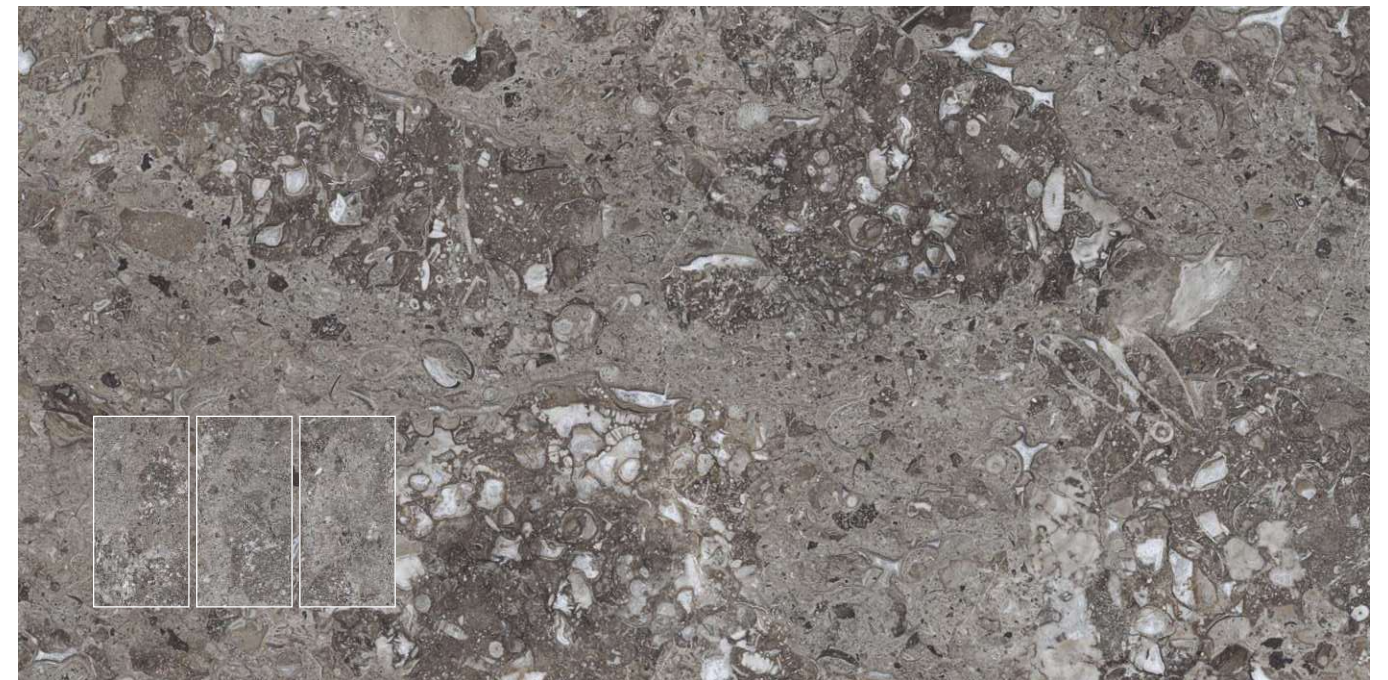

Floor // ROMA BEIGE/ROMA BROWN

Format / Size  
600x1200mm / 2'x4' / 24"x48"

Surface  
**POLISHED**

**TERAZZIO NATURAL**

Format / Size : **600x1200mm / 2'x4' / 24"x48"**

Surface : **POLISHED**

Composition : **4 Pcs**