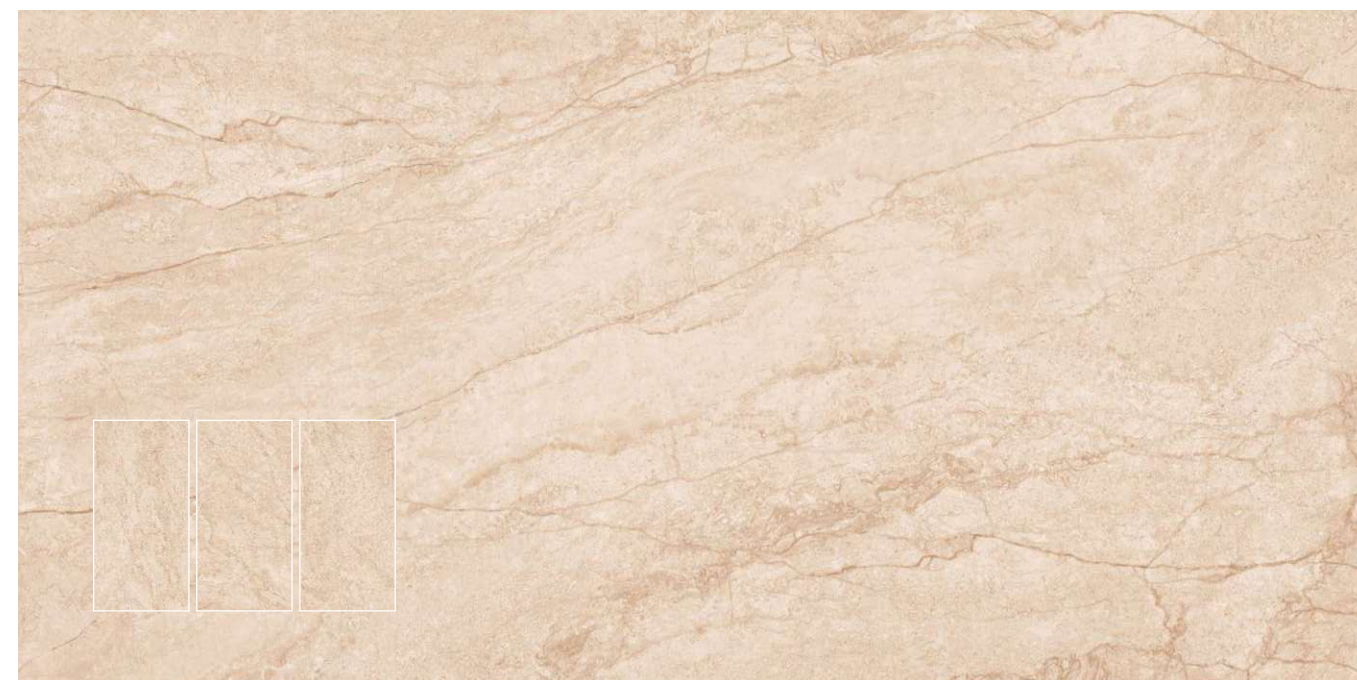

Format / Size  
**600x1200mm / 2'x4' / 24"x48"**

Surface  
**POLISHED**

**FLORIDA BROWN**

Format / Size : **600x1200mm / 2'x4' / 24"x48"**

Surface : **POLISHED**

Composition : **4 Pcs**

**FLORIDA GREY**

Format / Size : **600x1200mm / 2'x4' / 24"x48"**