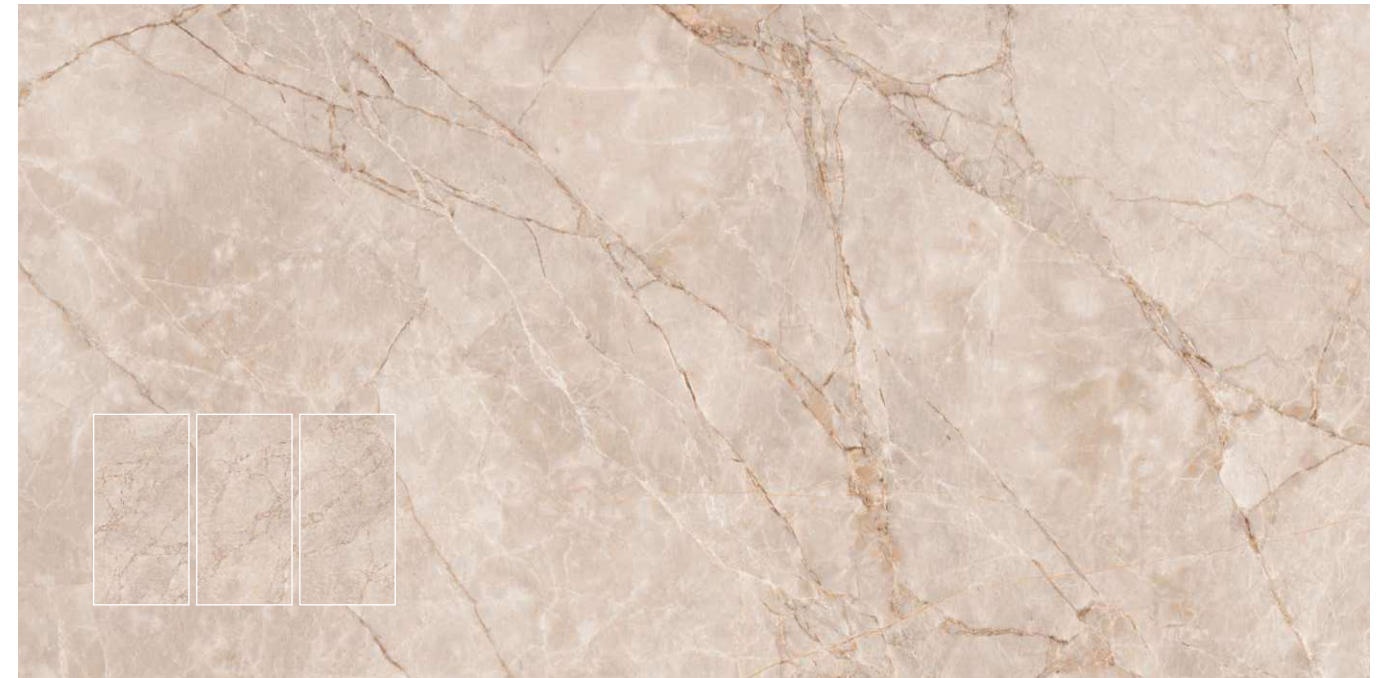

Format / Size

**600x1200mm / 2'x4' / 24"x48"**

Surface

**POLISHED**

**DYNAMO BROWN**

Format / Size : **600x1200mm / 2'x4' / 24"x48"**

Surface : **POLISHED**

Composition : 4 Pcs