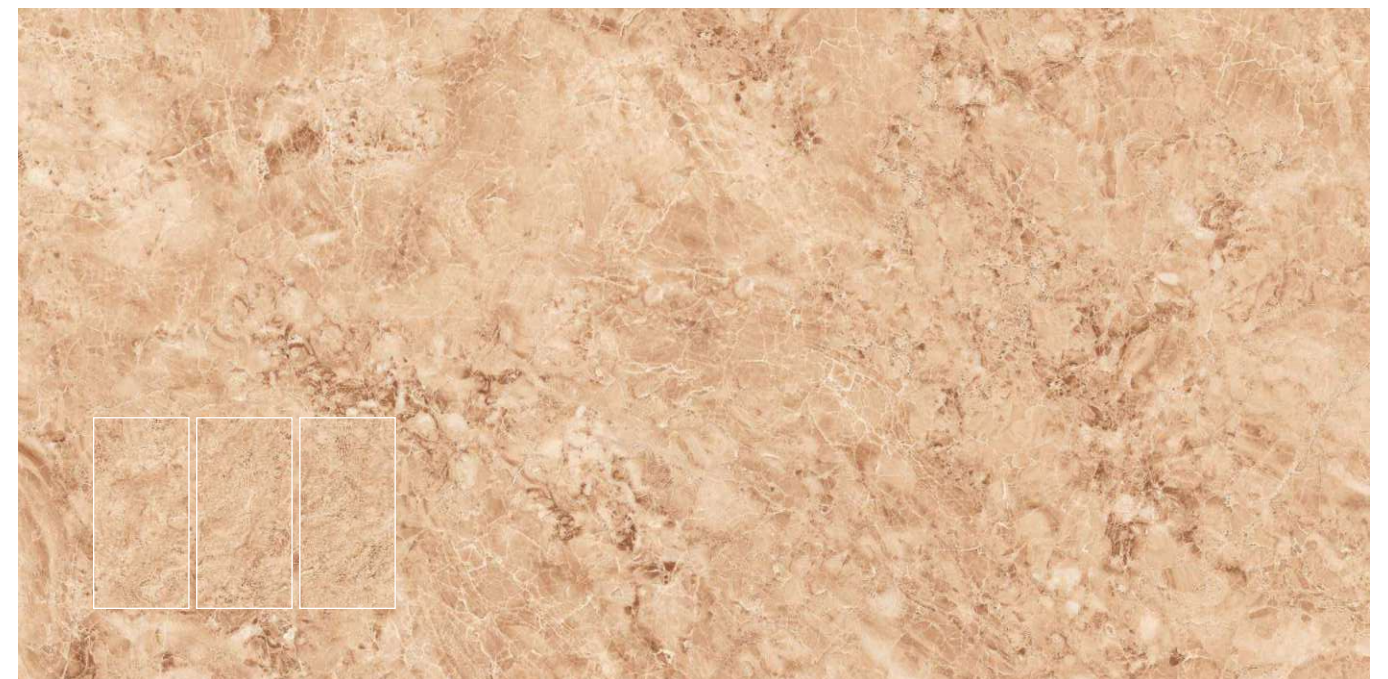

Wall // **HICKORY BEIGE**

Floor // **HICKORY BEIGE**

Format / Size
600x1200mm / 2'x4' / 24"x48"

Surface
POLISHED