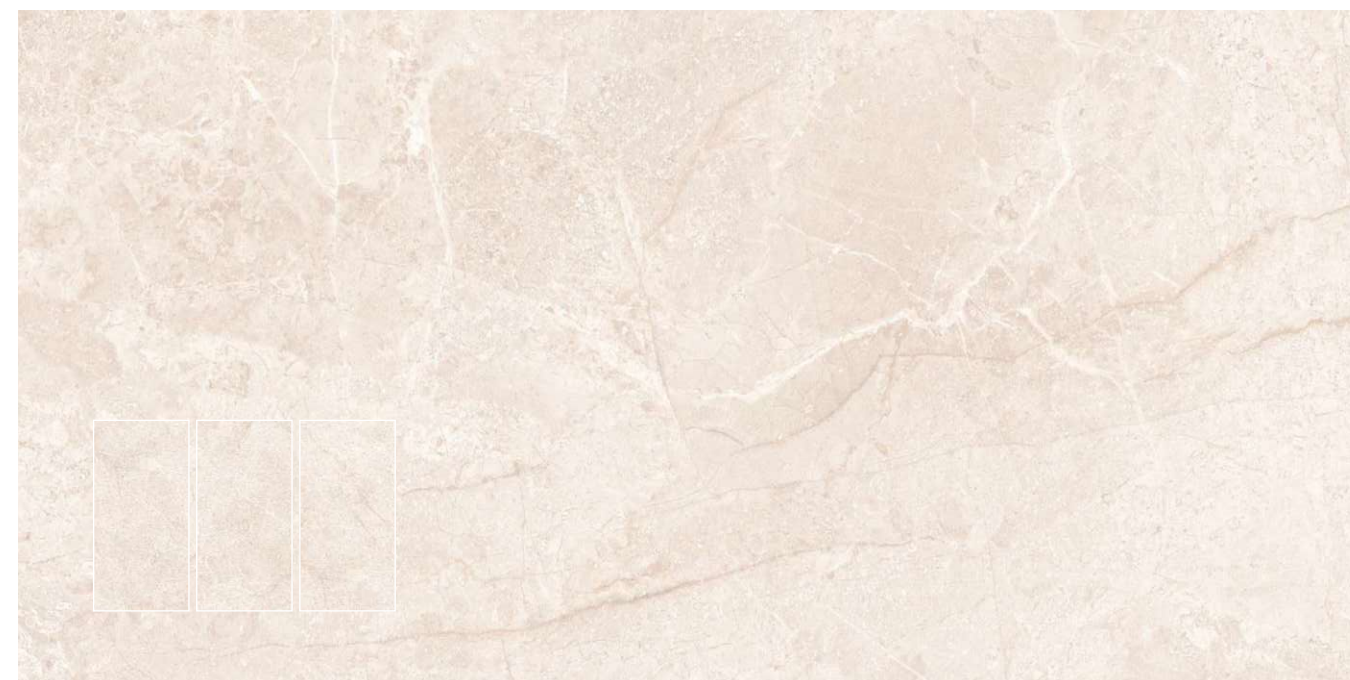

BRECCIA BROWN

Format / Size : **600x1200mm / 2'x4' / 24"x48"**

Surface : **POLISHED**

Composition : **4 Pcs**

BRECCIA CHOCO

Format / Size : **600x1200mm / 2'x4' / 24"x48"**

Surface : **POLISHED**

Composition : **4 Pcs**