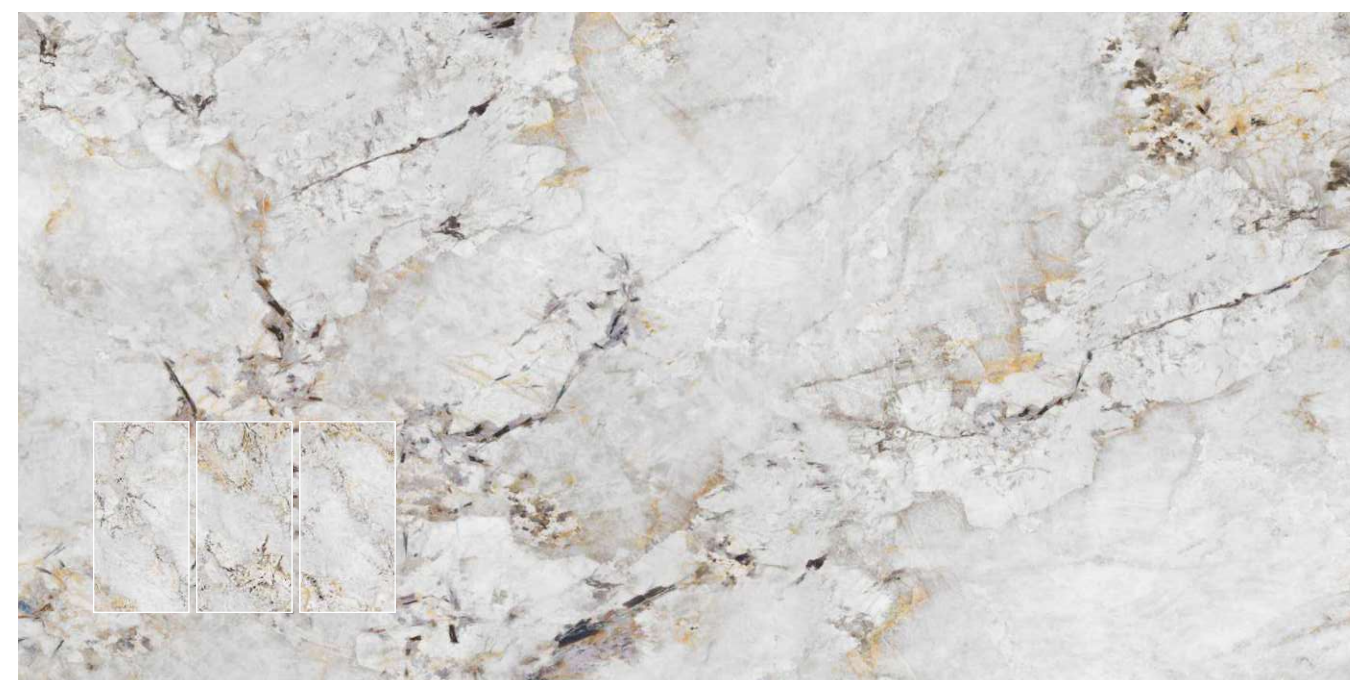

Wall // **PATAGONIA GOLD/PATAGONIA WHITE**

Floor // **PATAGONIA GOLD**

Format / Size
600x1200mm / 2'x4' / 24"x48"

Surface
POLISHED