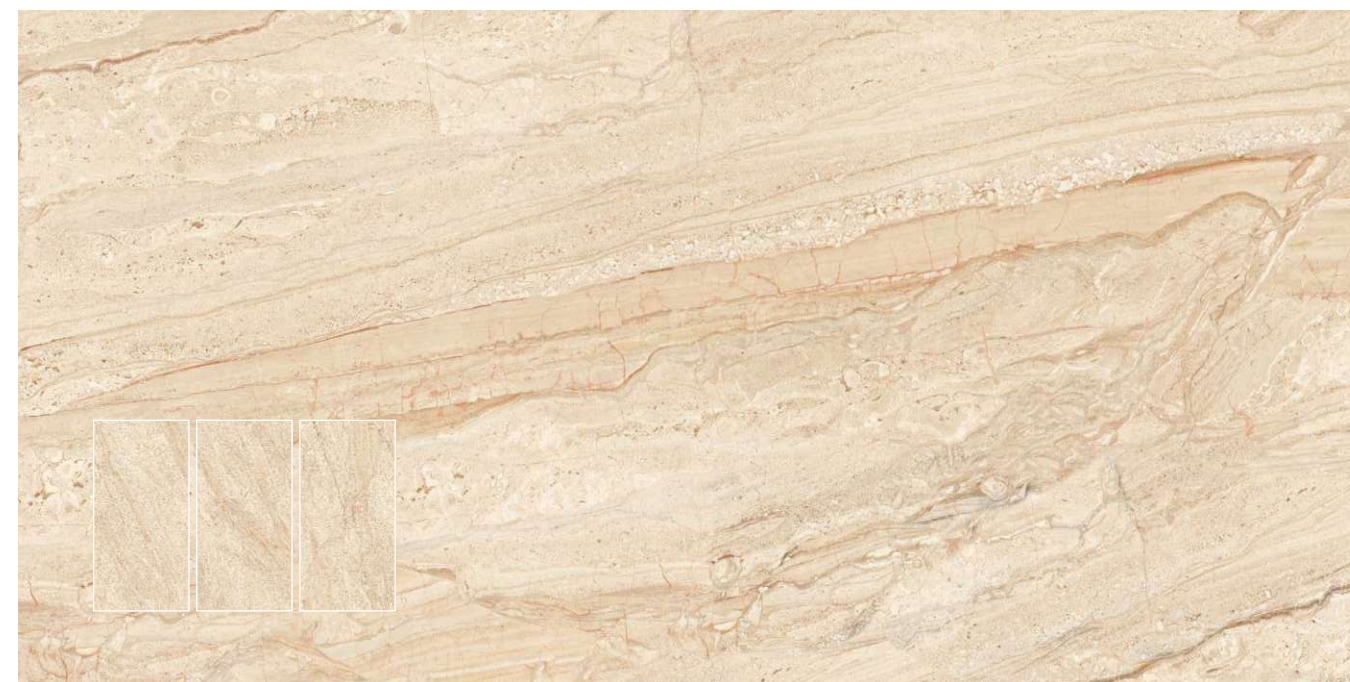

Format / Size  
**600x1200mm / 2'x4' / 24"x48"**

Surface  
**POLISHED**

**DIANA GOLD**

Format / Size : **600x1200mm / 2'x4' / 24"x48"**

Surface : **POLISHED**

Composition : **4 Pcs**

**DIANA SILVER**

Format / Size : **600x1200mm / 2'x4' / 24"x48"**