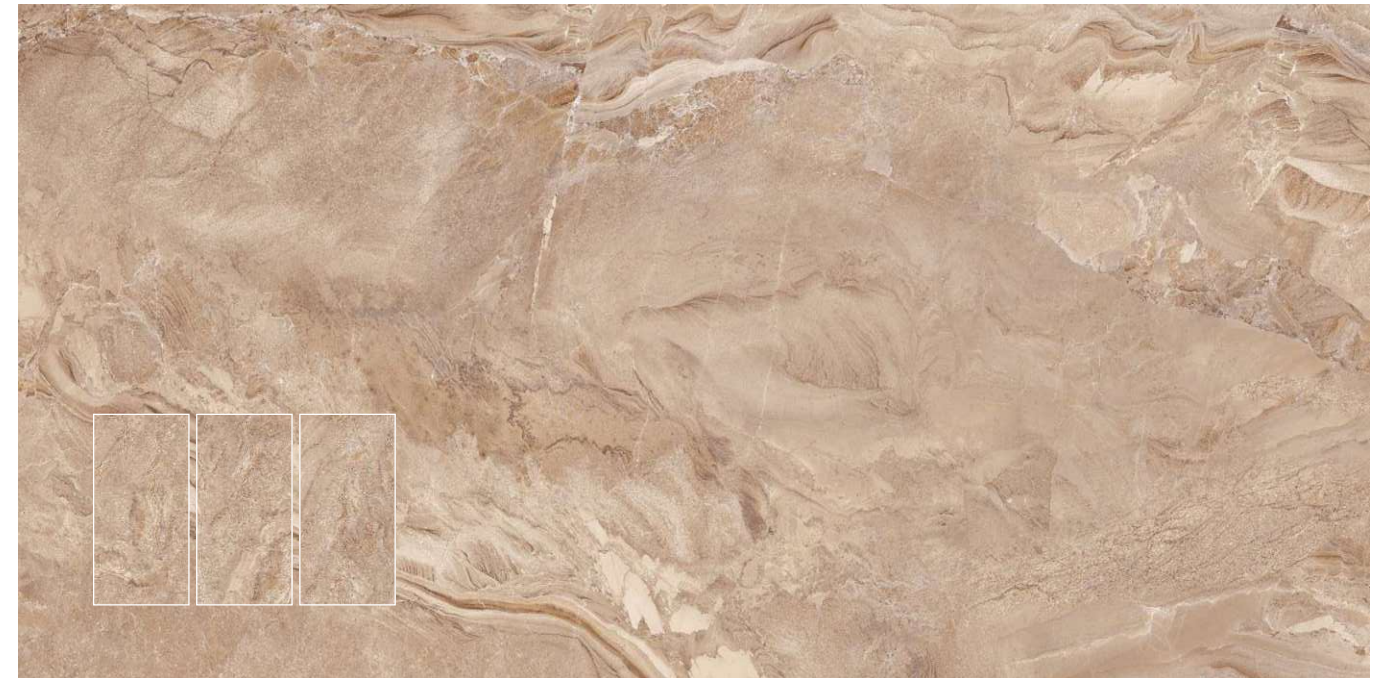

Format / Size  
**600x1200mm / 2'x4' / 24"x48"**

Surface  
**POLISHED**

**ROCK BROWN**

Format / Size : **600x1200mm / 2'x4' / 24"x48"**

Surface : **POLISHED**

Composition : 4 Pcs

**ROCK CREMA**

Format / Size : **600x1200mm / 2'x4' / 24"x48"**