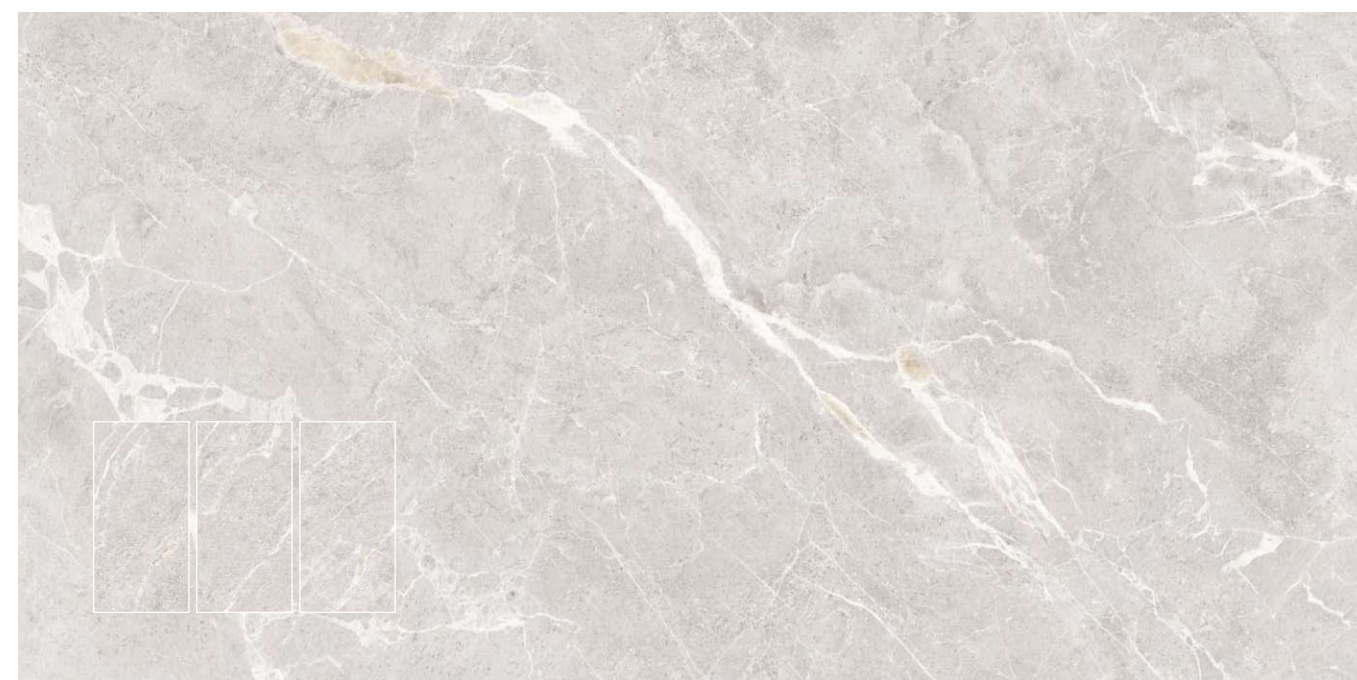

Format / Size : **600x1200mm / 2'x4' / 24"x48"**

Surface : **POLISHED**

Composition : **4 Pcs**

**LAURENZE SILVER**

Format / Size : **600x1200mm / 2'x4' / 24"x48"**

Surface : **POLISHED**

Composition : **4 Pcs**