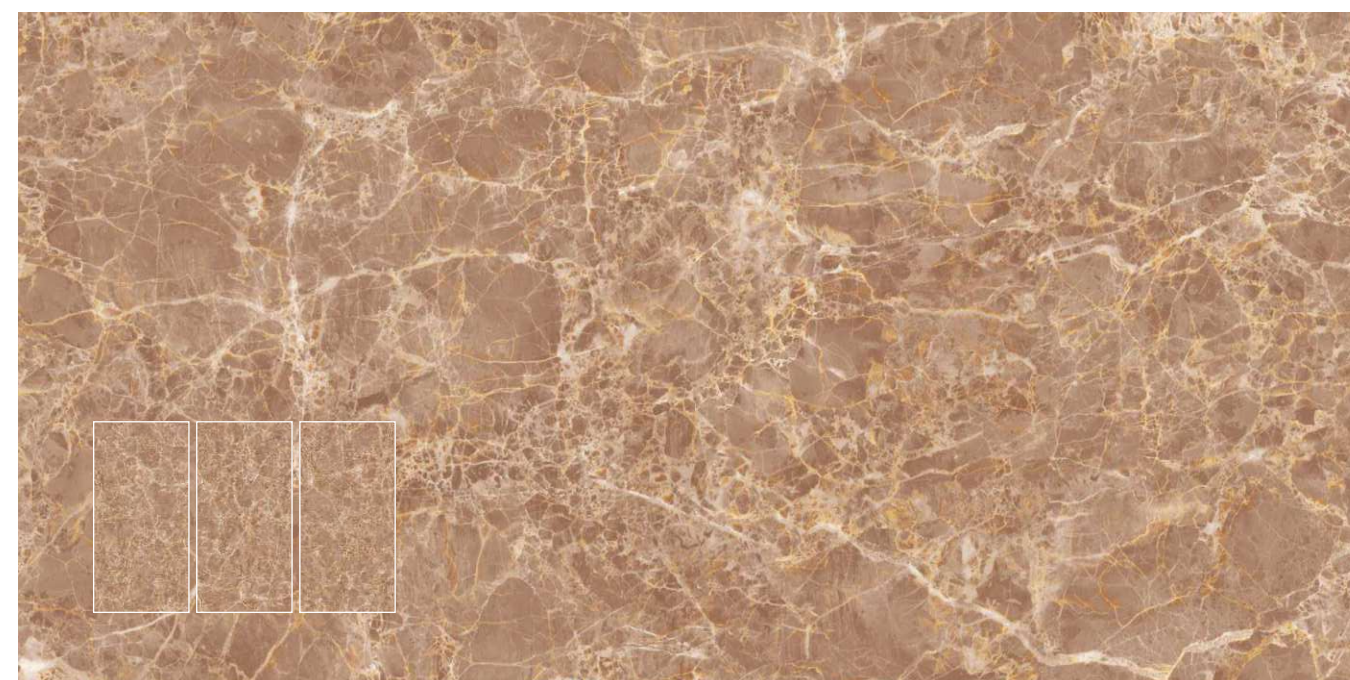

Format / Size : **600x1200mm / 2'x4' / 24"x48"**

Surface : **POLISHED**

Composition : **4 Pcs**

**EMPERADOR BROWN**

Format / Size : **600x1200mm / 2'x4' / 24"x48"**

Surface : **POLISHED**

Composition : **4 Pcs**