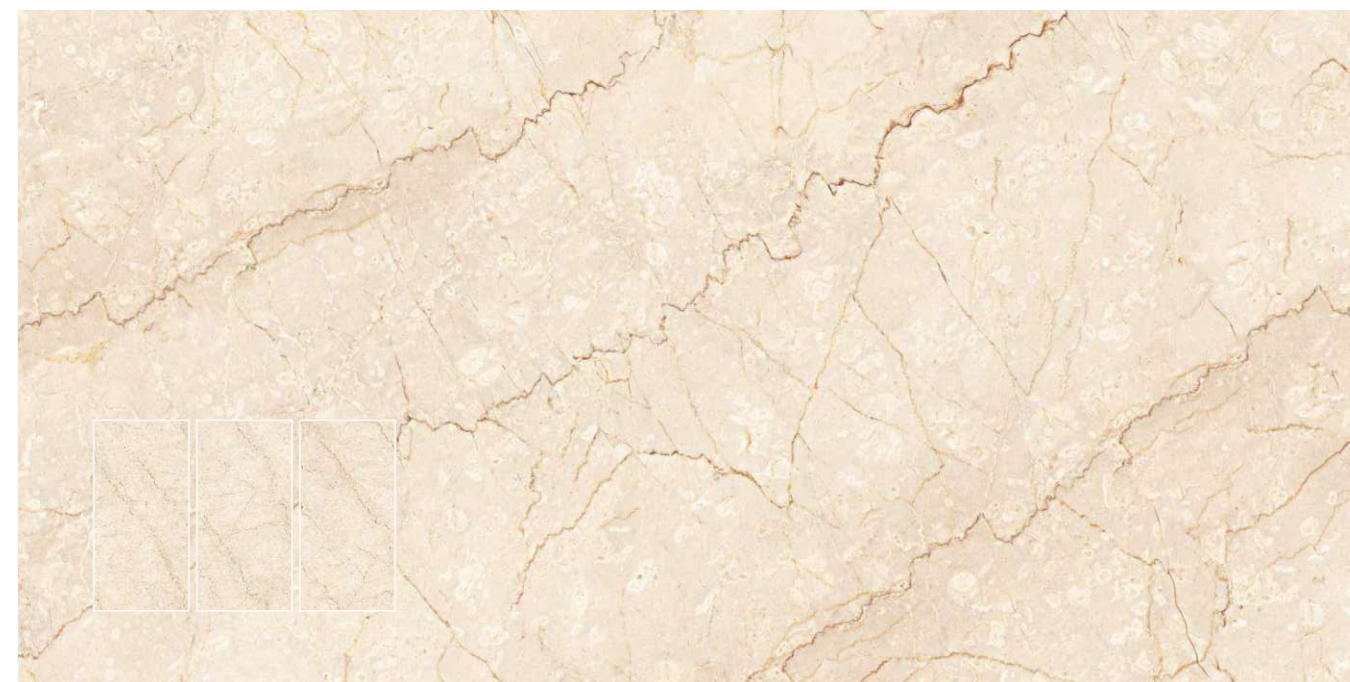

Format / Size  
**600x1200mm / 2'x4' / 24"x48"**

Surface  
**POLISHED**

**BOTTOCHINO BEIGE**

Format / Size : **600x1200mm / 2'x4' / 24"x48"**

Surface : **POLISHED**

Composition : **4 Pcs**

**BOTTOCHINO SILVER**