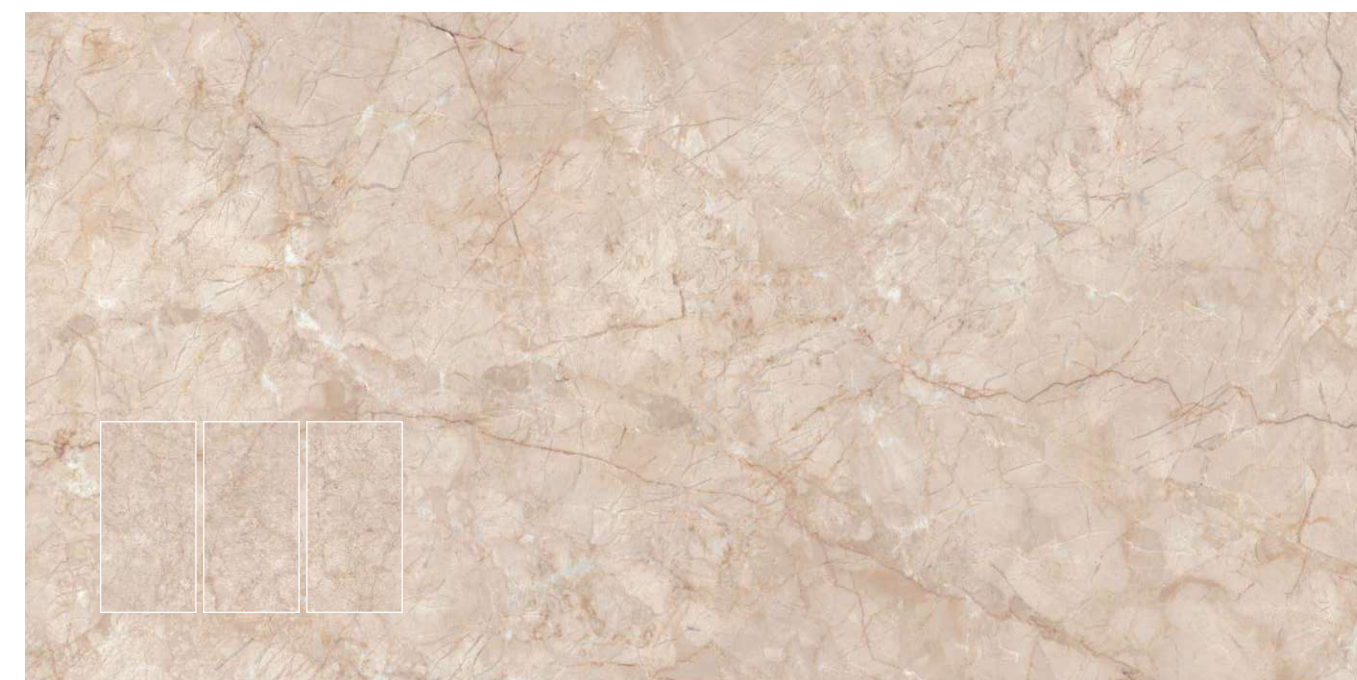

Wall // **HERMES BROWN**
Floor // **HERMES BROWN**

Format / Size
600x1200mm / 2'x4' / 24"x48"

Surface
POLISHED