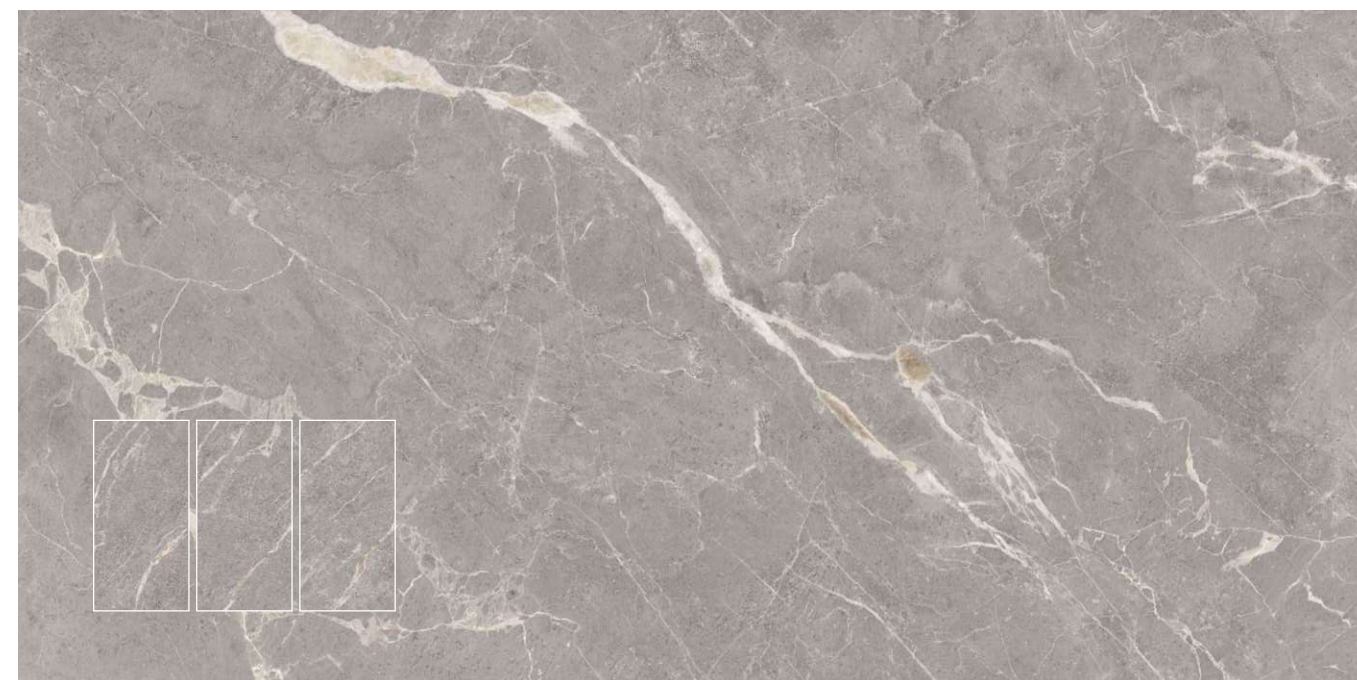

LAURENZE GREY

Format / Size : **600x1200mm / 2'x4' / 24"x48"**

Surface : **POLISHED**

Composition : **4 Pcs**

LAURENZE SILVER

Format / Size : **600x1200mm / 2'x4' / 24"x48"**

Surface : **POLISHED**

Composition : **4 Pcs**