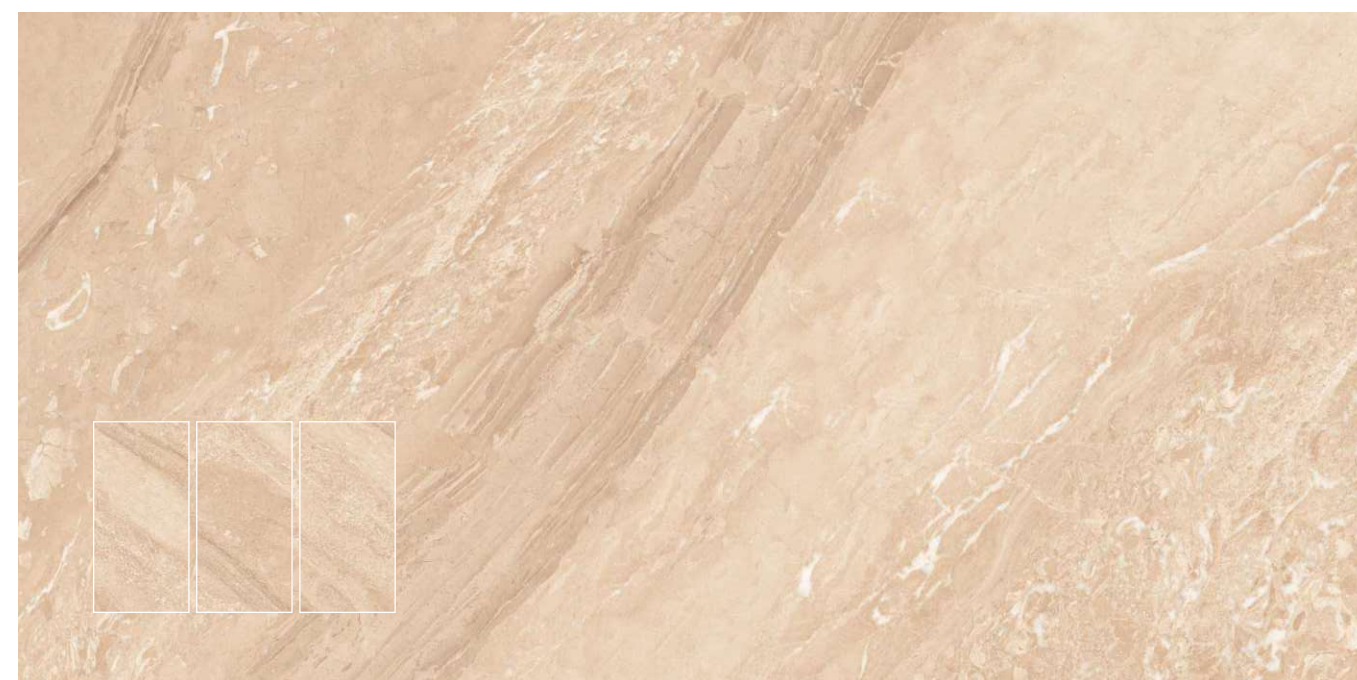

Wall // **ROSSO BROWN**
Floor // **ROSSO CREMA**

Format / Size
600x1200mm / 2'x4' / 24"x48"

Surface
POLISHED