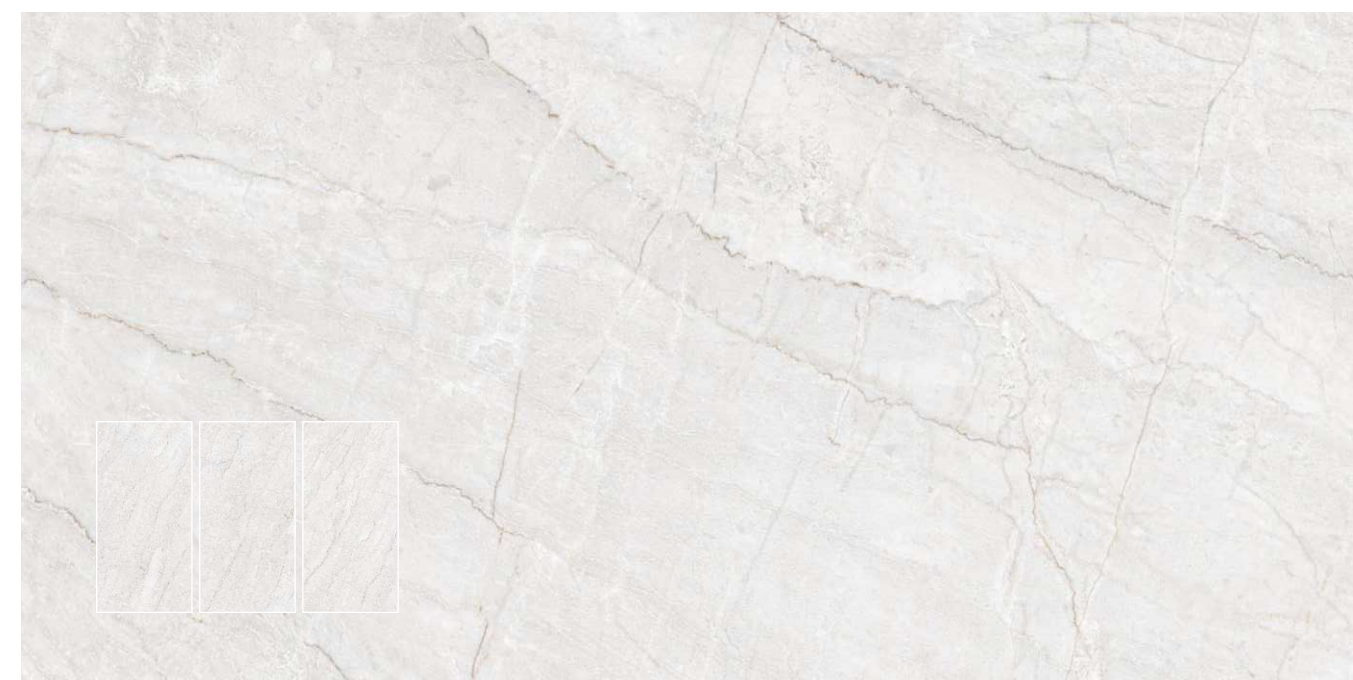

Wall // **COSMIC NERO**

Floor // **COSMIC SILVER/COSMIC NERO**

Format / Size
600x1200mm / 2'x4' / 24"x48"

Surface
POLISHED