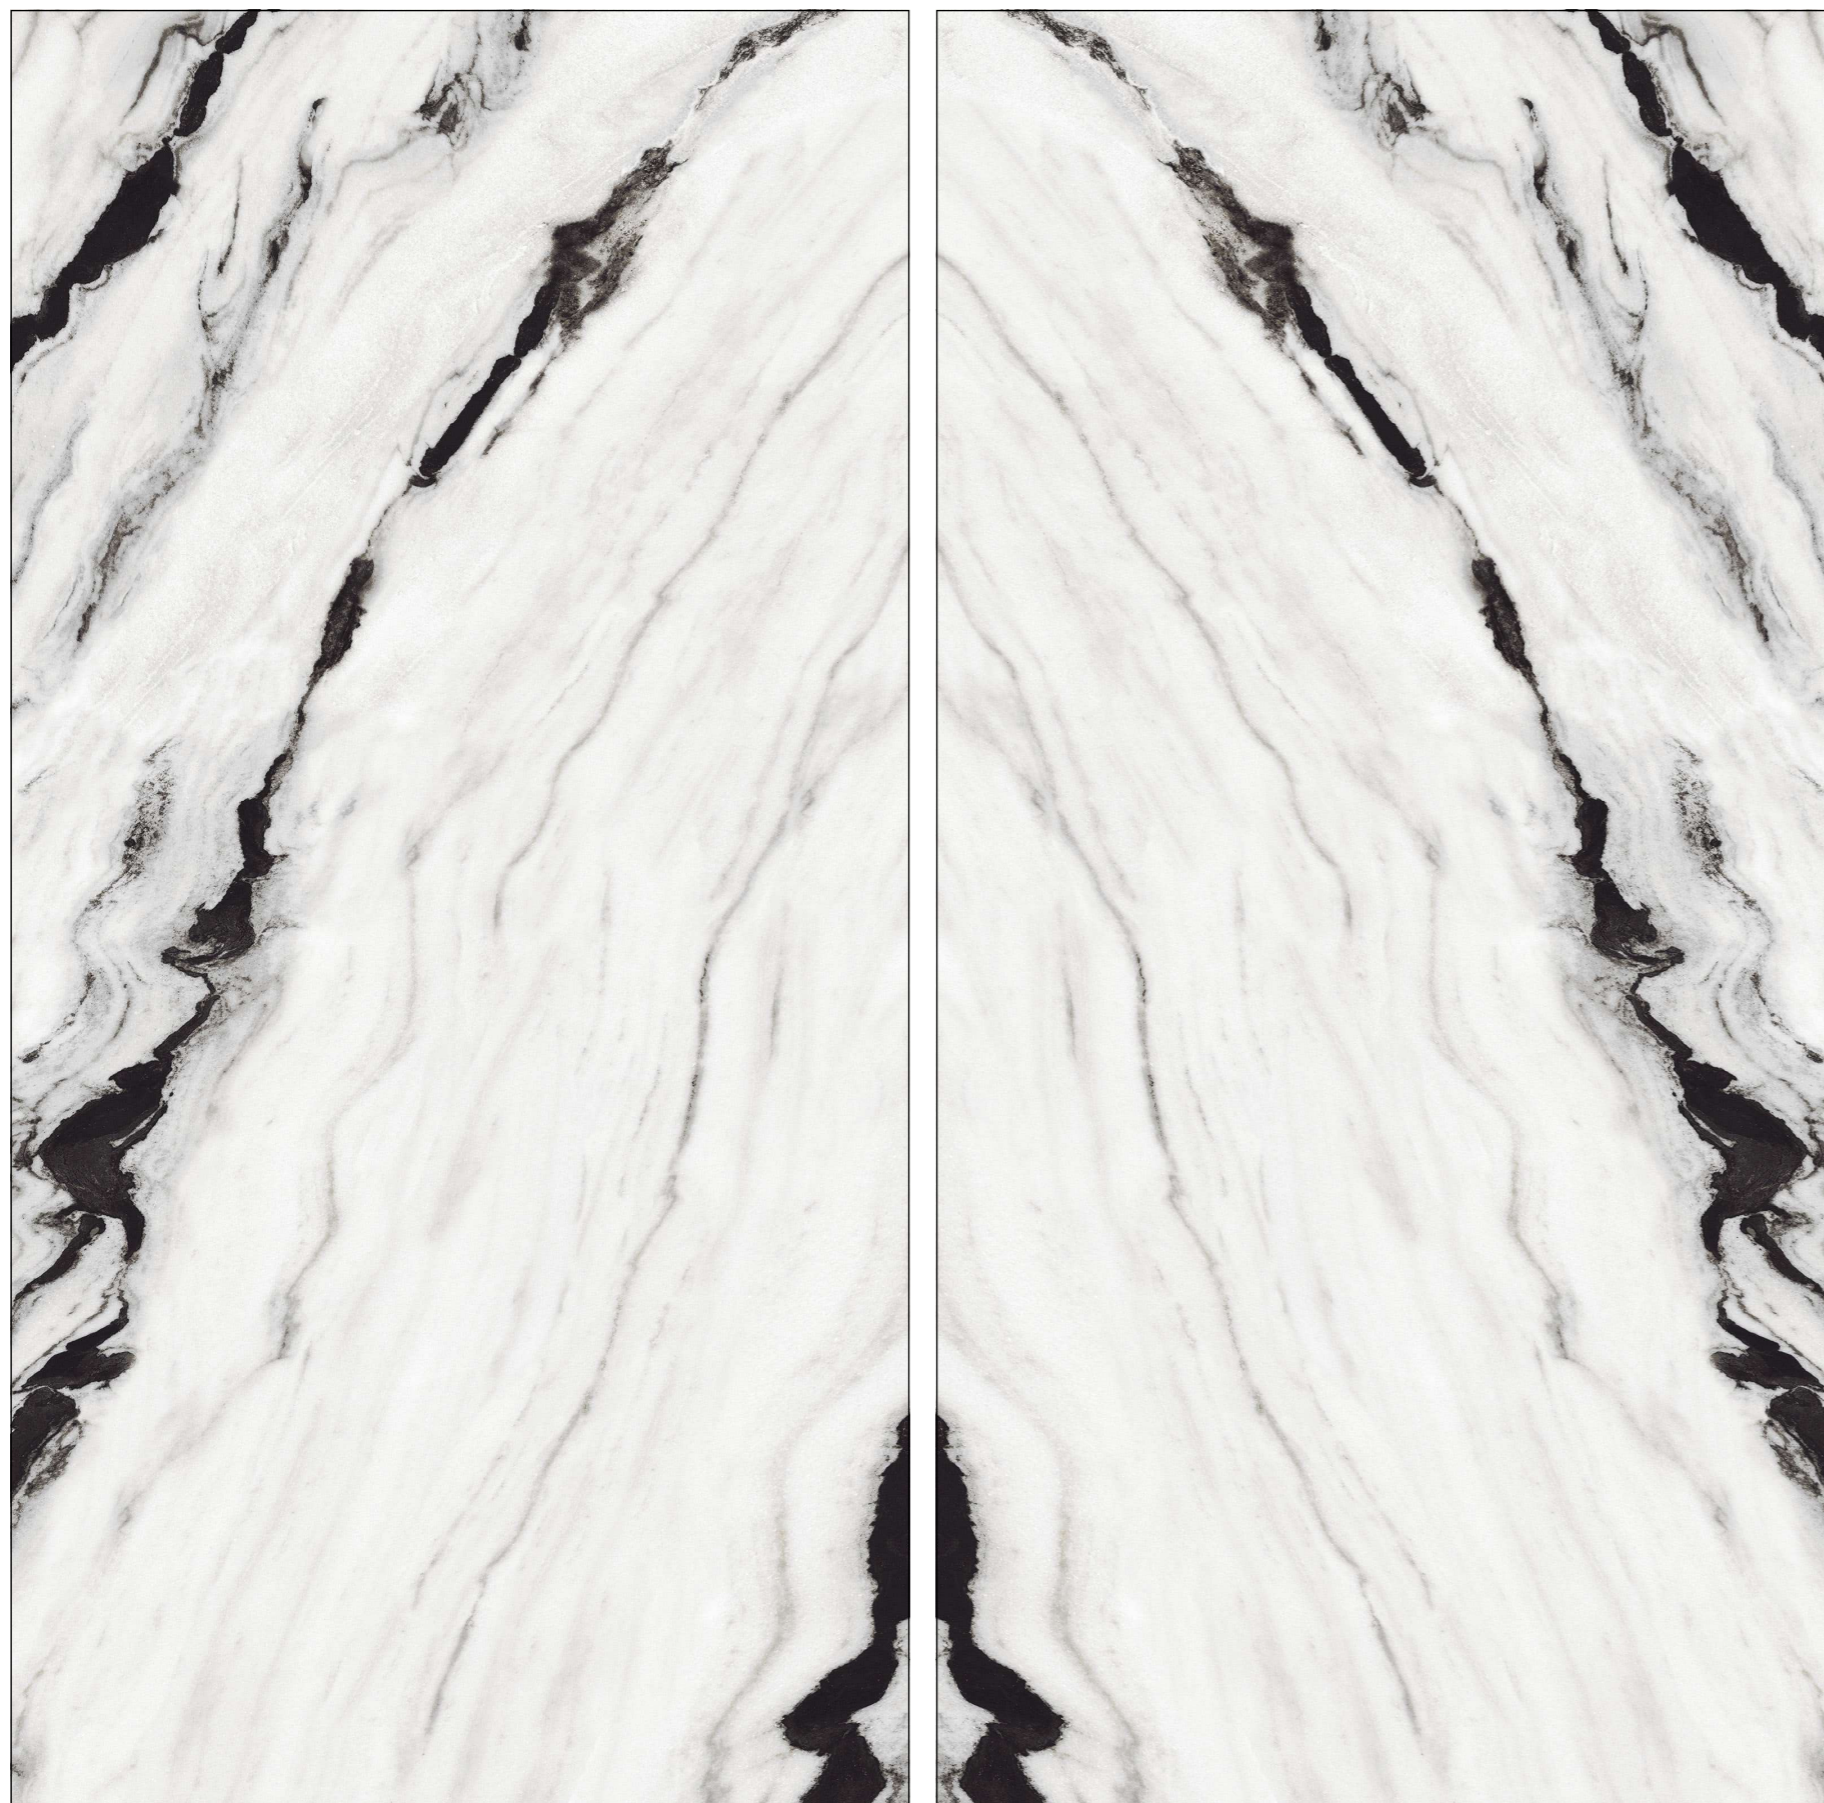

# OSCAR WILDE

WHITE BODY

SIZE  
**1600x3200 MM**

FINISH  
GLOSSY & MATT

THICKNESS  
12 & 20 MM

TOUCH FOR  
**360 VIRTUAL & WALKTHROUGH**

RANDOM : 02