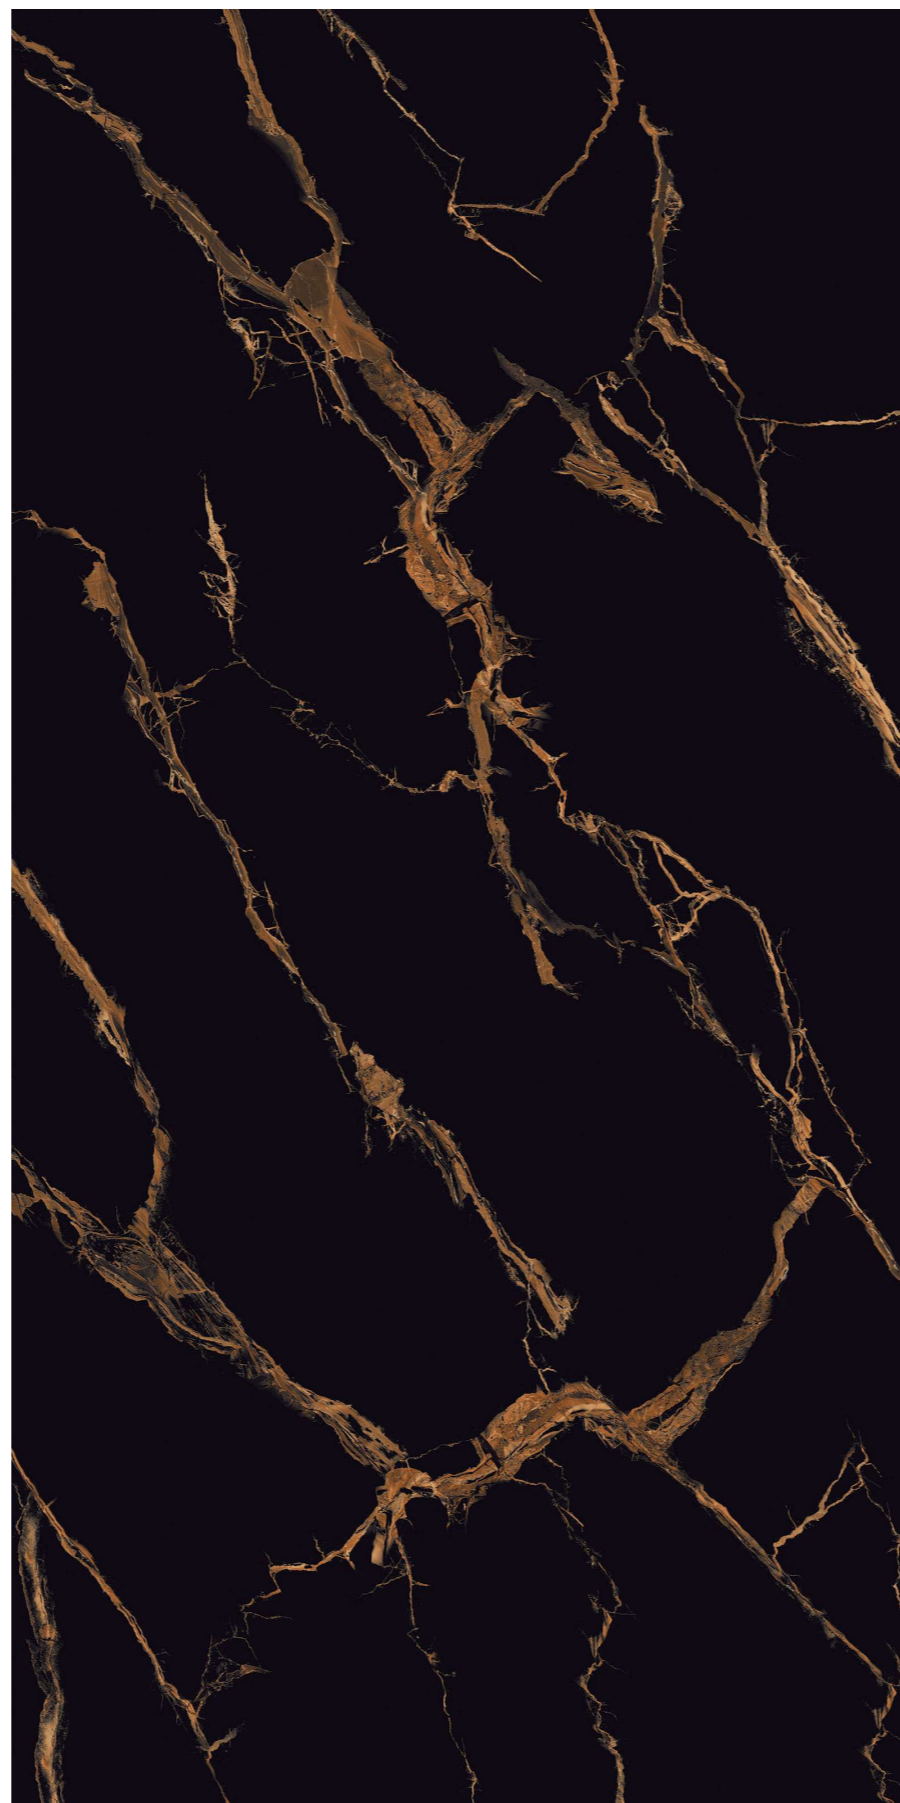

# DYNAMIC GOLD

BLACK BODY

SIZE  
**1600x3200 MM**

FINISH  
GLOSSY & MATT

THICKNESS  
12 & 20 MM

TOUCH FOR  
**360 VIRTUAL & WALKTHROUGH**

RANDOM : 02