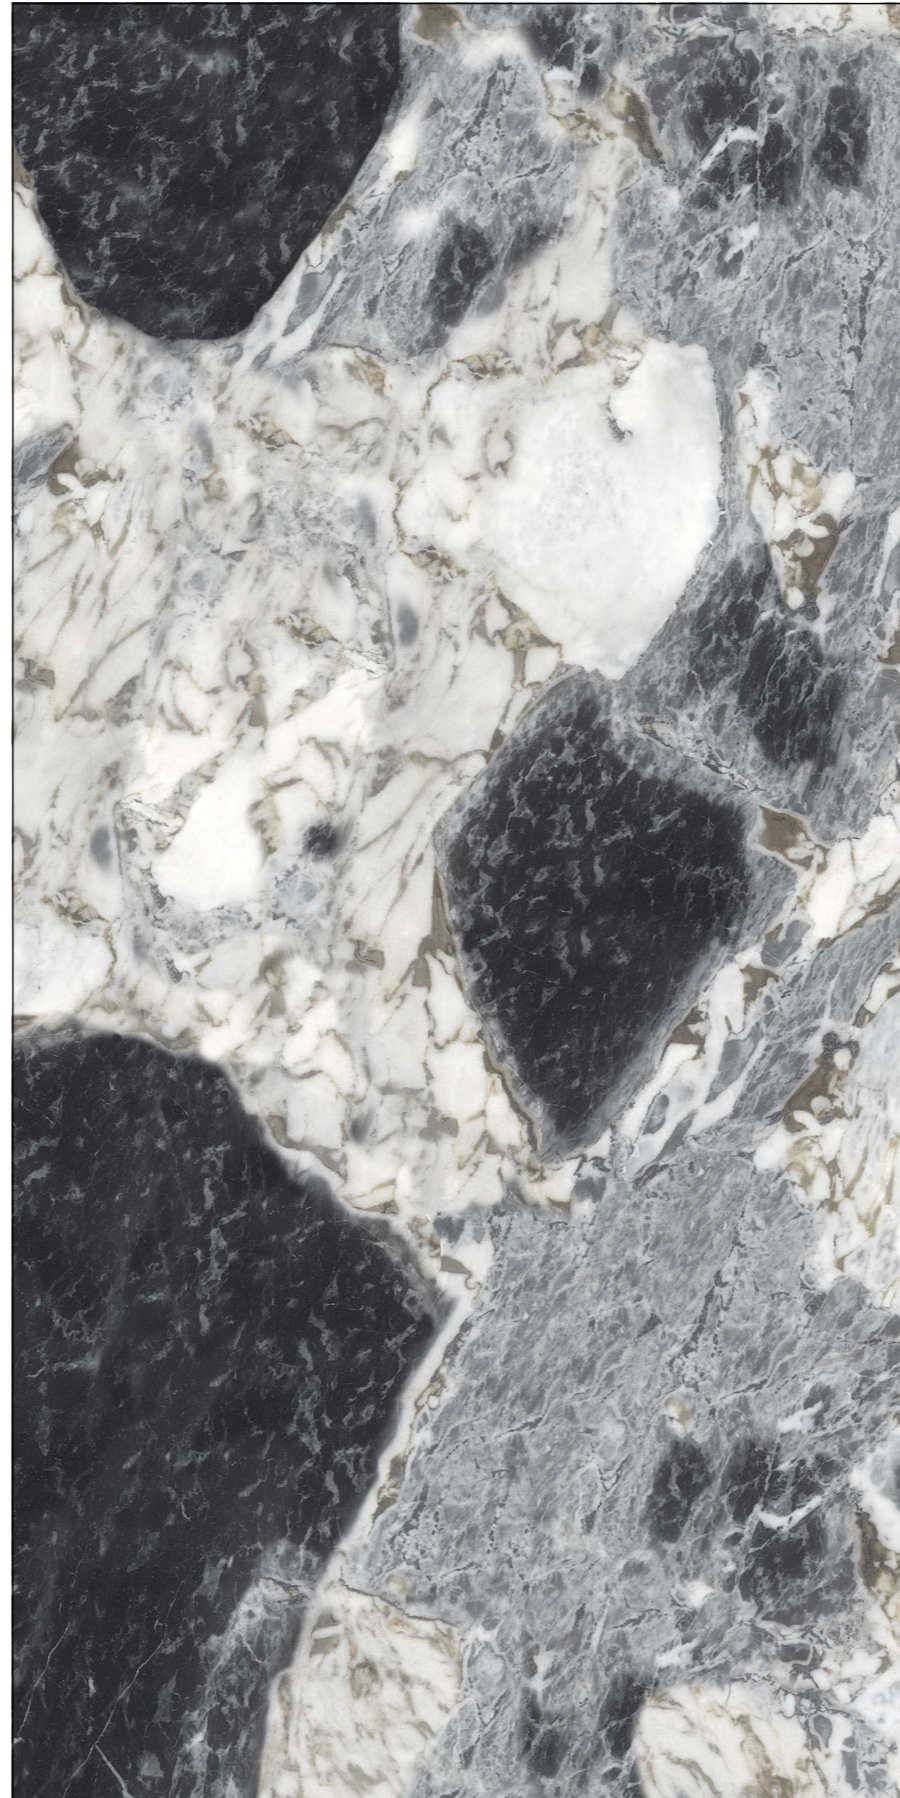

# MIRACLE ONYX

WHITE BODY

SIZE  
**1600x3200 MM**

FINISH  
GLOSSY & MATT

THICKNESS  
12 & 20 MM

TOUCH FOR  
**360 VIRTUAL & WALKTHROUGH**

RANDOM : 02