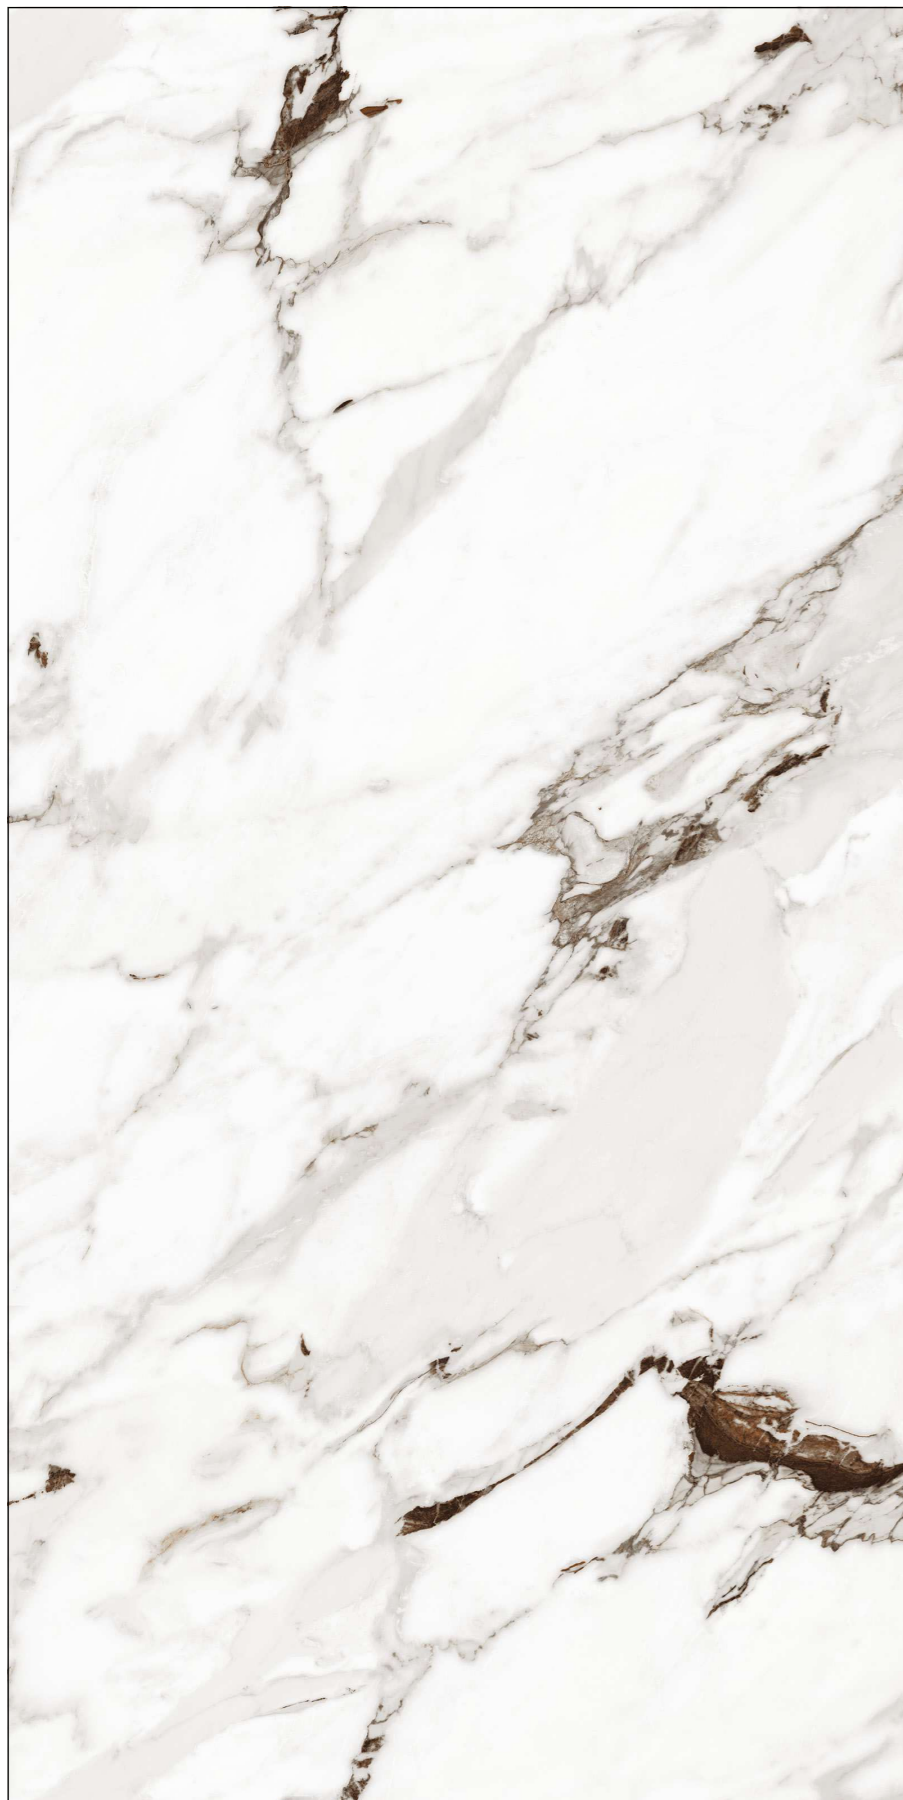

RANDOM : 02

VENING STATUARIO

WHITE BODY

SIZE
1600x3200 MM

FINISH
GLOSSY & MATT

THICKNESS
12 & 20 MM

TOUCH FOR
360 VIRTUAL & WALKTHROUGH