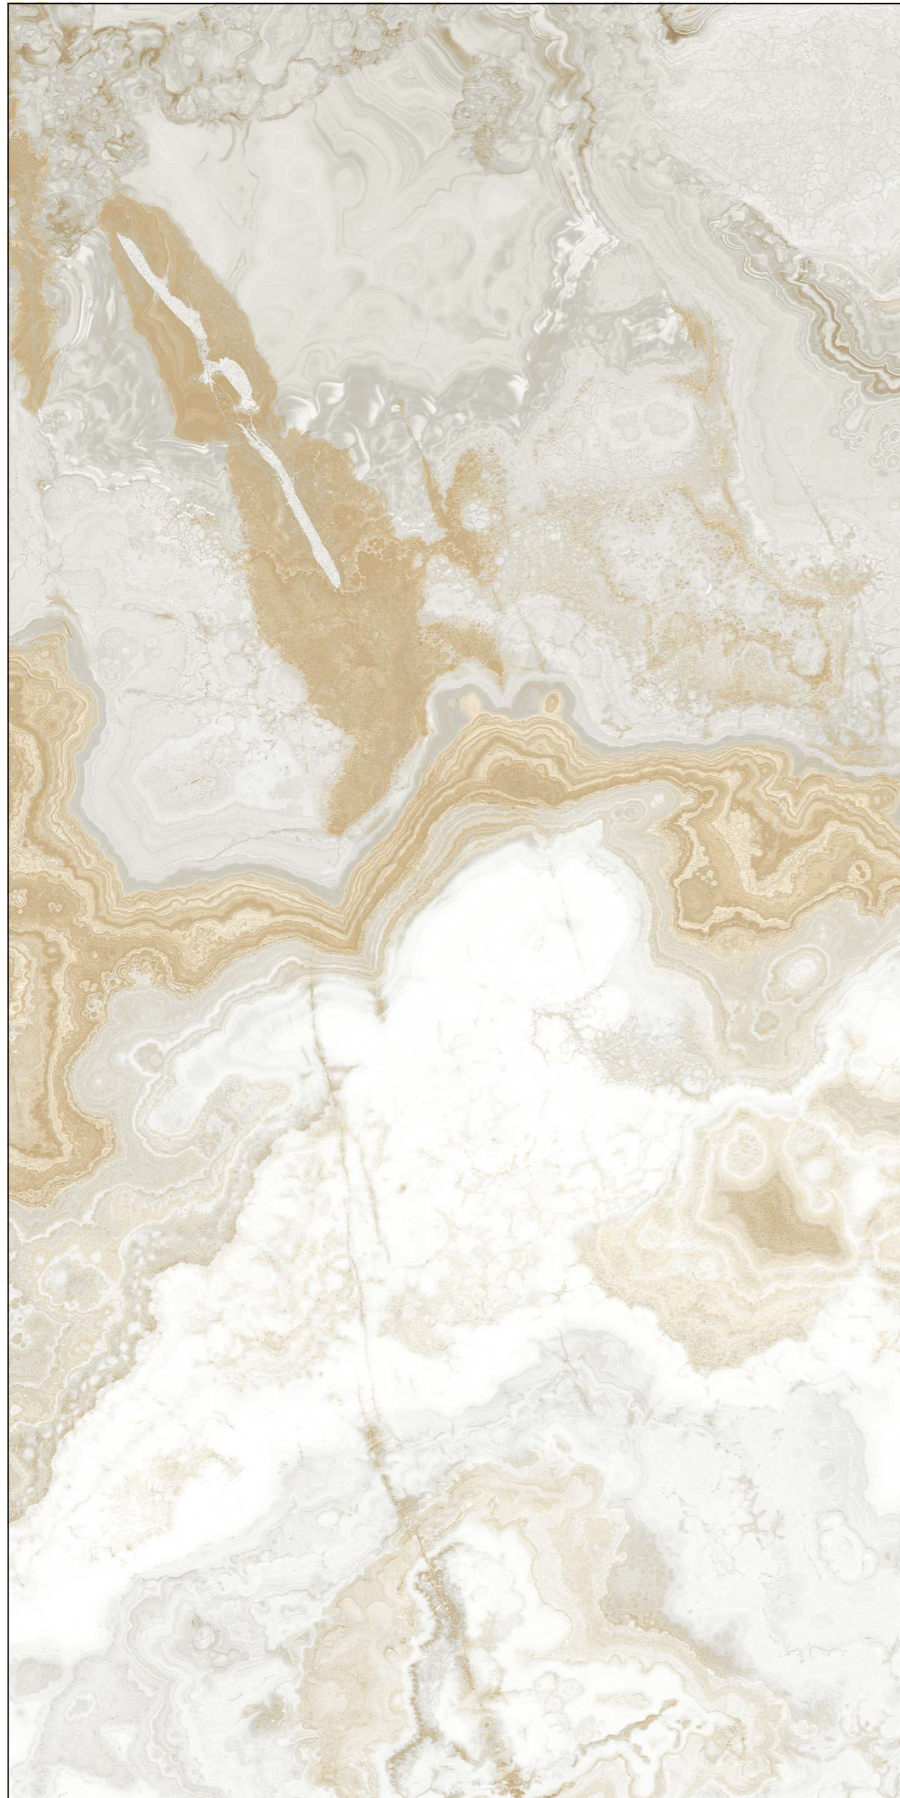

# CLAUDIA ONYX

WHITE BODY

SIZE  
**1600x3200 MM**

FINISH  
GLOSSY & MATT

THICKNESS  
12 & 20 MM

TOUCH FOR  
**360 VIRTUAL & WALKTHROUGH**

RANDOM : 02