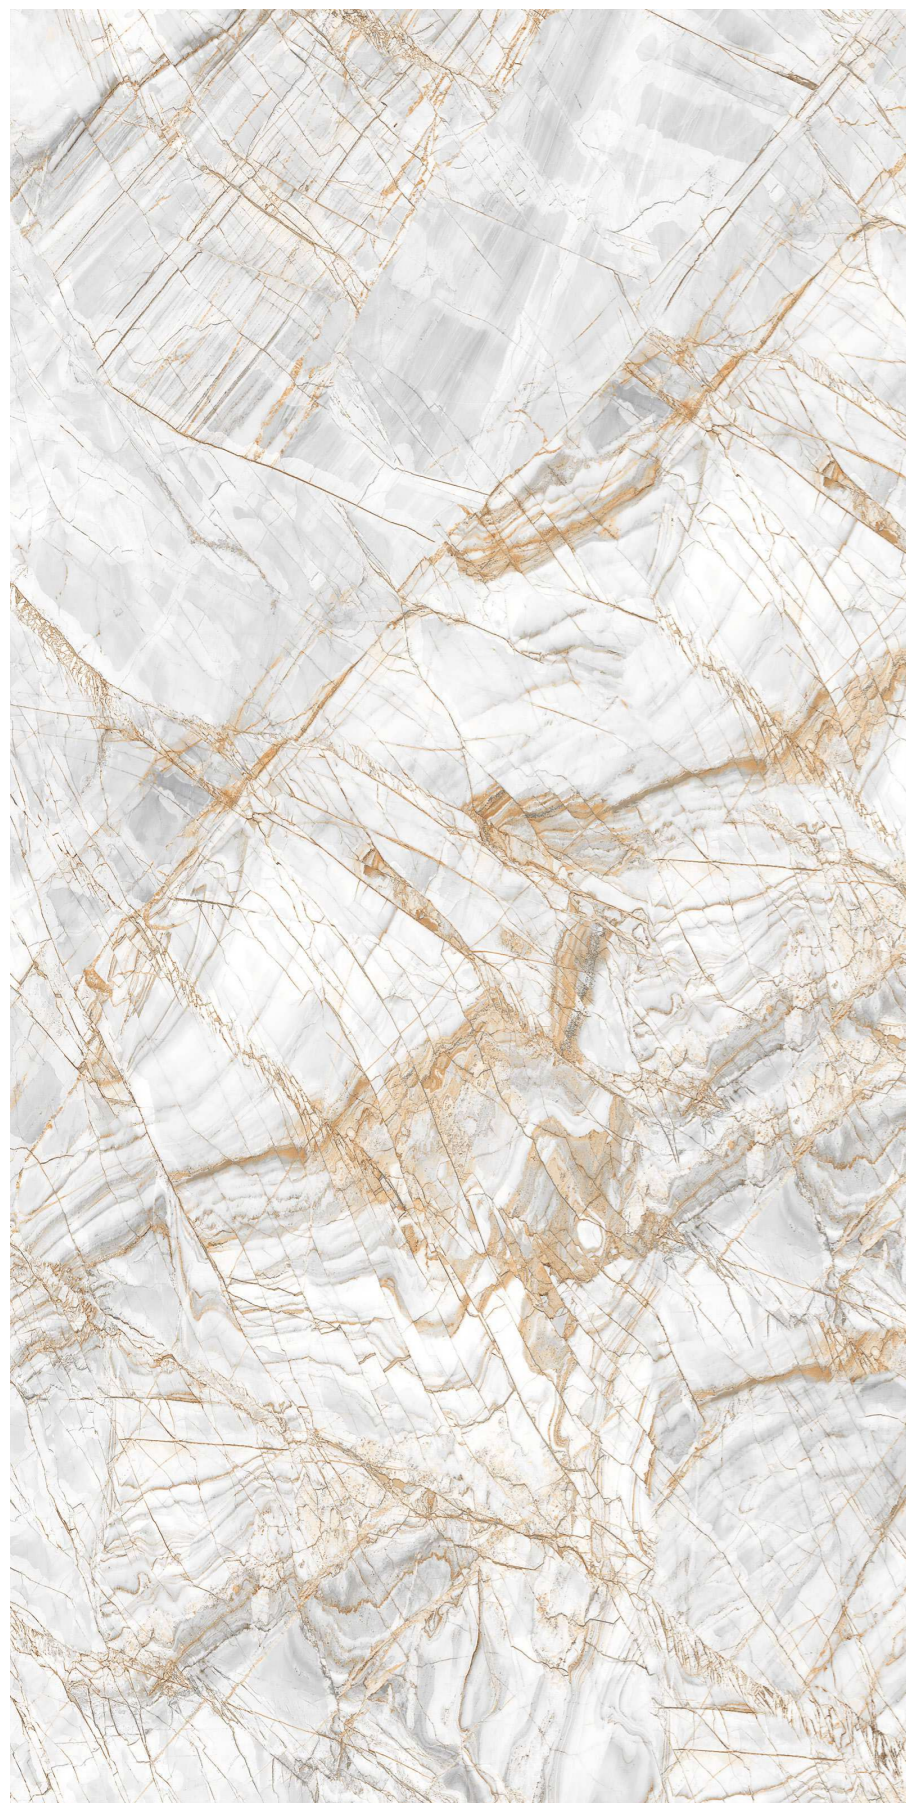

# DELMARE

WHITE BODY

SIZE  
**1600x3200 MM**

FINISH  
GLOSSY / MATT

THICKNESS  
12 & 20 MM

TOUCH FOR  
**360 VIRTUAL & WALKTHROUGH**

RANDOM : 02