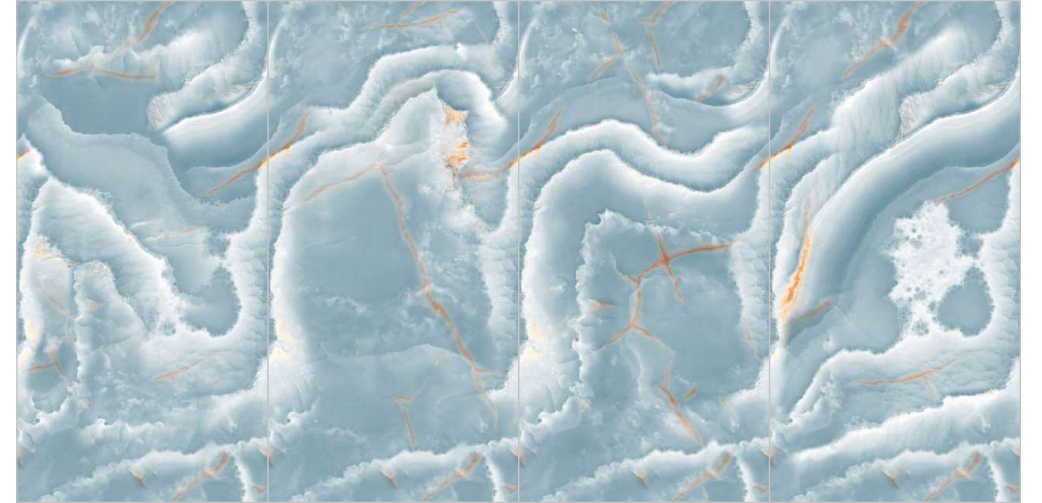

Tesselate
Infinite Sensation

COLORS & SIZE

COMPOSITION 4PCS

BIANCO

FORMATOS
600X1200MM
60X120CM
24"X48"
2'X4'

COMPOSITION 4PCS

ENDMATCH POSSIBILITY : 1

ENDMATCH POSSIBILITY : 2