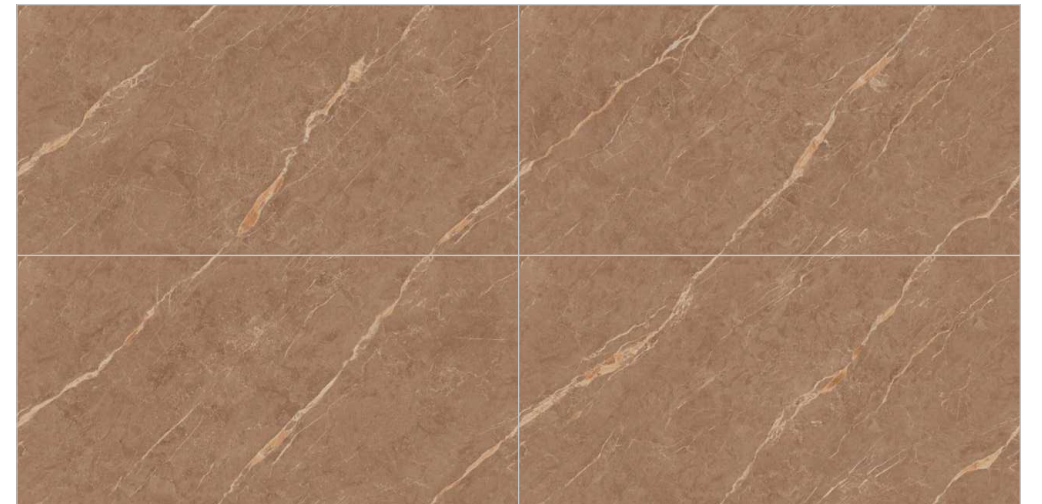

ENDMATCH POSSIBILITY : 2