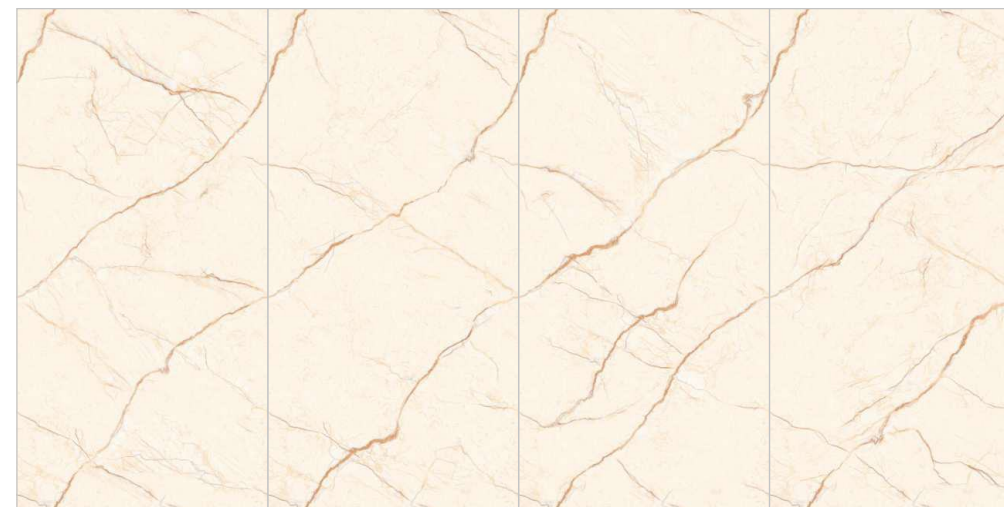

ENDMATCH POSSIBILITY : 2