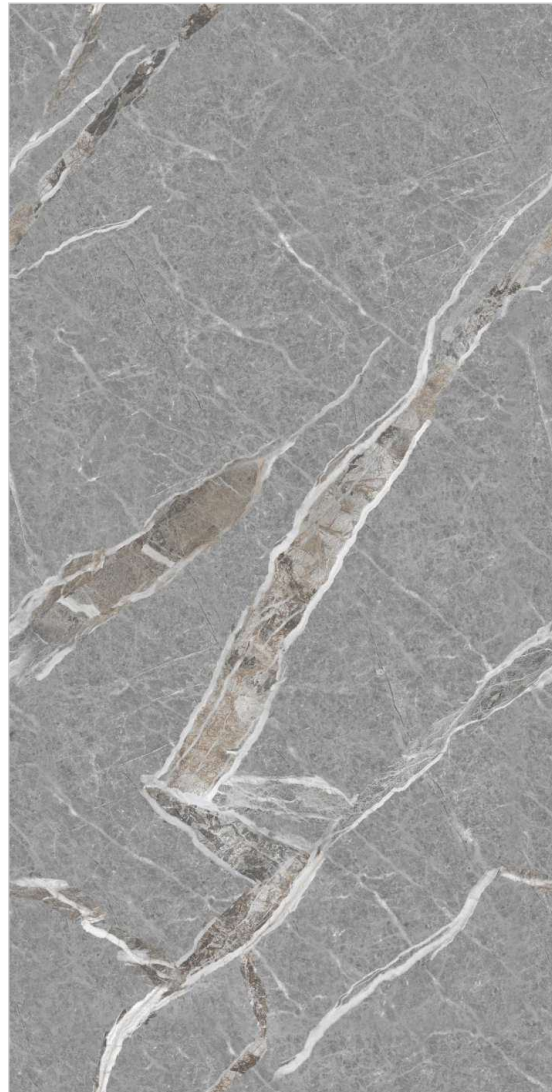

COLORS & SIZE

COMPOSITION 4PCS

ENDMATCH POSSIBILITY : 1

GREY