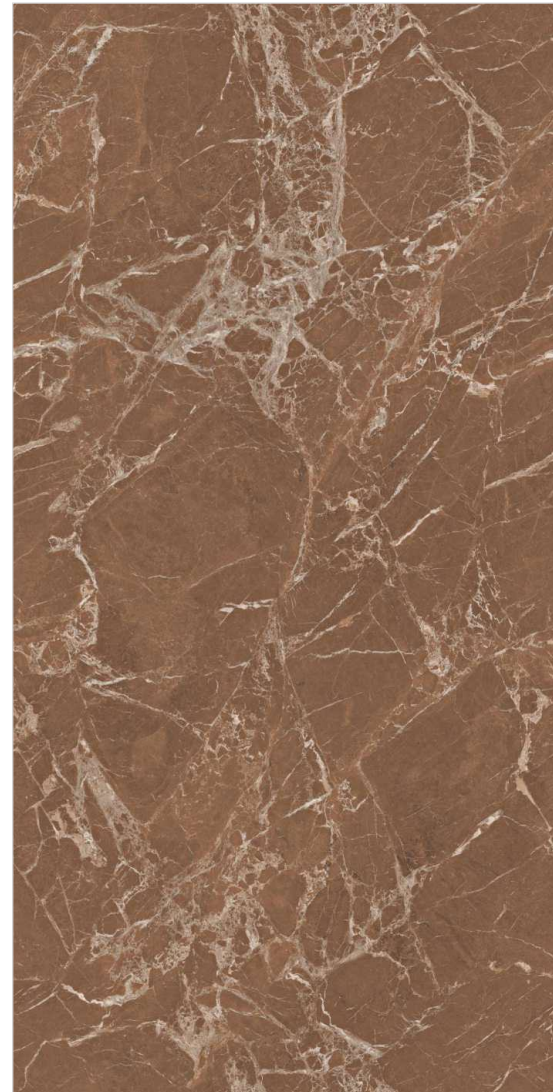

ENDMATCH POSSIBILITY : 2

Wall : Marbella Onyx
Floor : Marbella Onyx

Tesselate
Infinite Sensation

MARRON EMPERADOR

COLORS & SIZE

COMPOSITION 4PCS

ENDMATCH POSSIBILITY : 1

SILVER