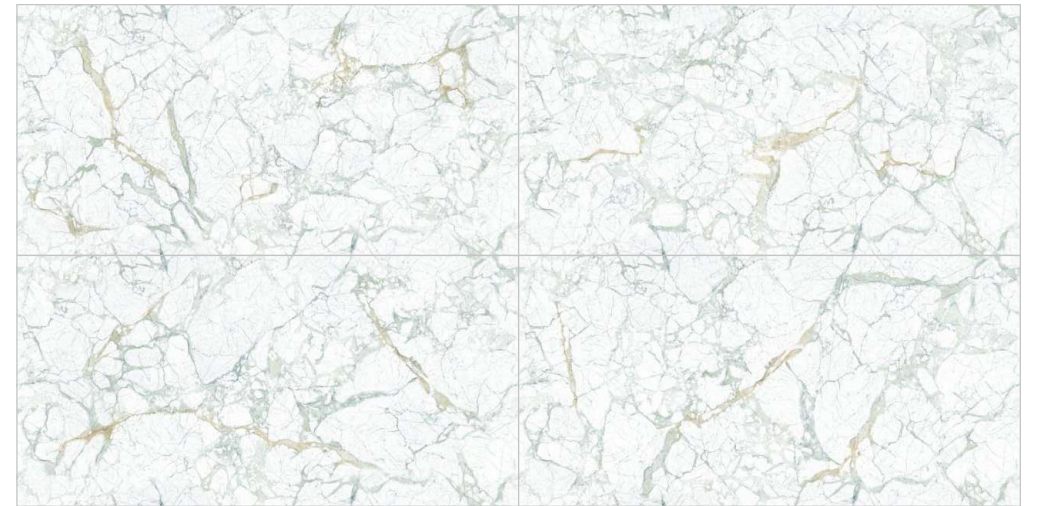

FORMATOS
600X1200MM
60X120CM
24"X48"
2'X4'

TECHNICAL CHARACTERISTICS :