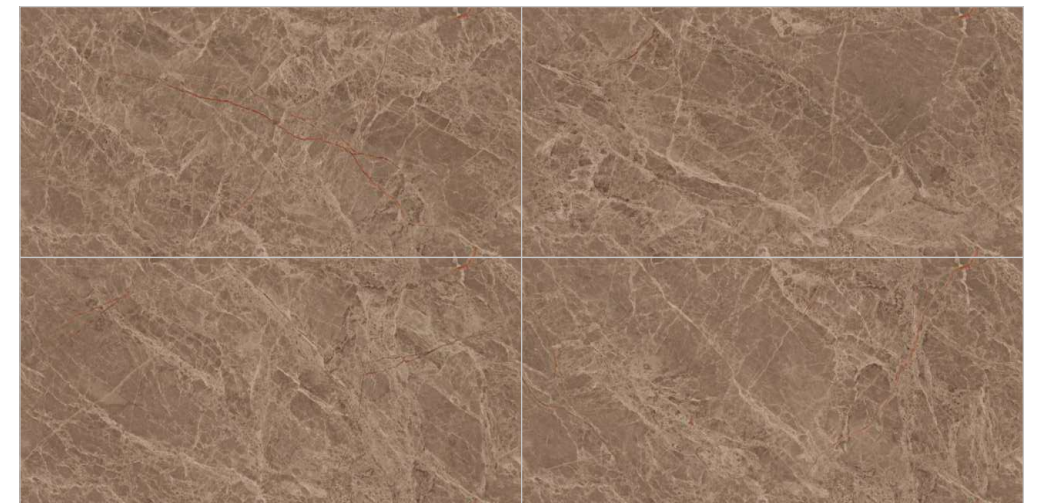

ENDMATCH POSSIBILITY : 2