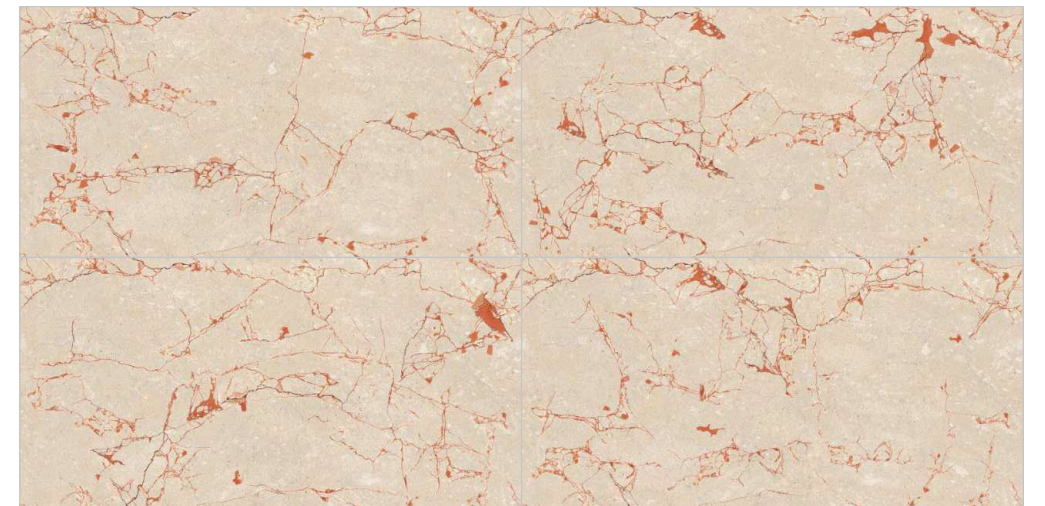

ENDMATCH POSSIBILITY : 2