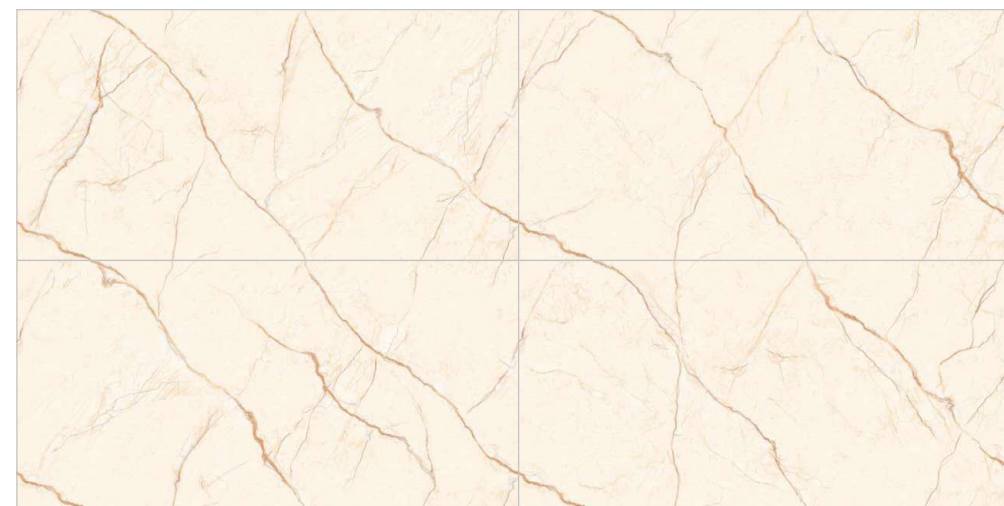

CREMA

FORMATOS
600X1200MM
60X120CM
24"X48"
2'X4'

COMPOSITION 4PCS

ENDMATCH POSSIBILITY : 1

ENDMATCH POSSIBILITY : 2

TECHNICAL CHARACTERISTICS :

BACK TO INDEX 

Wall : Sparkle Marmol Crema
Floor : Sparkle Marmol Crema