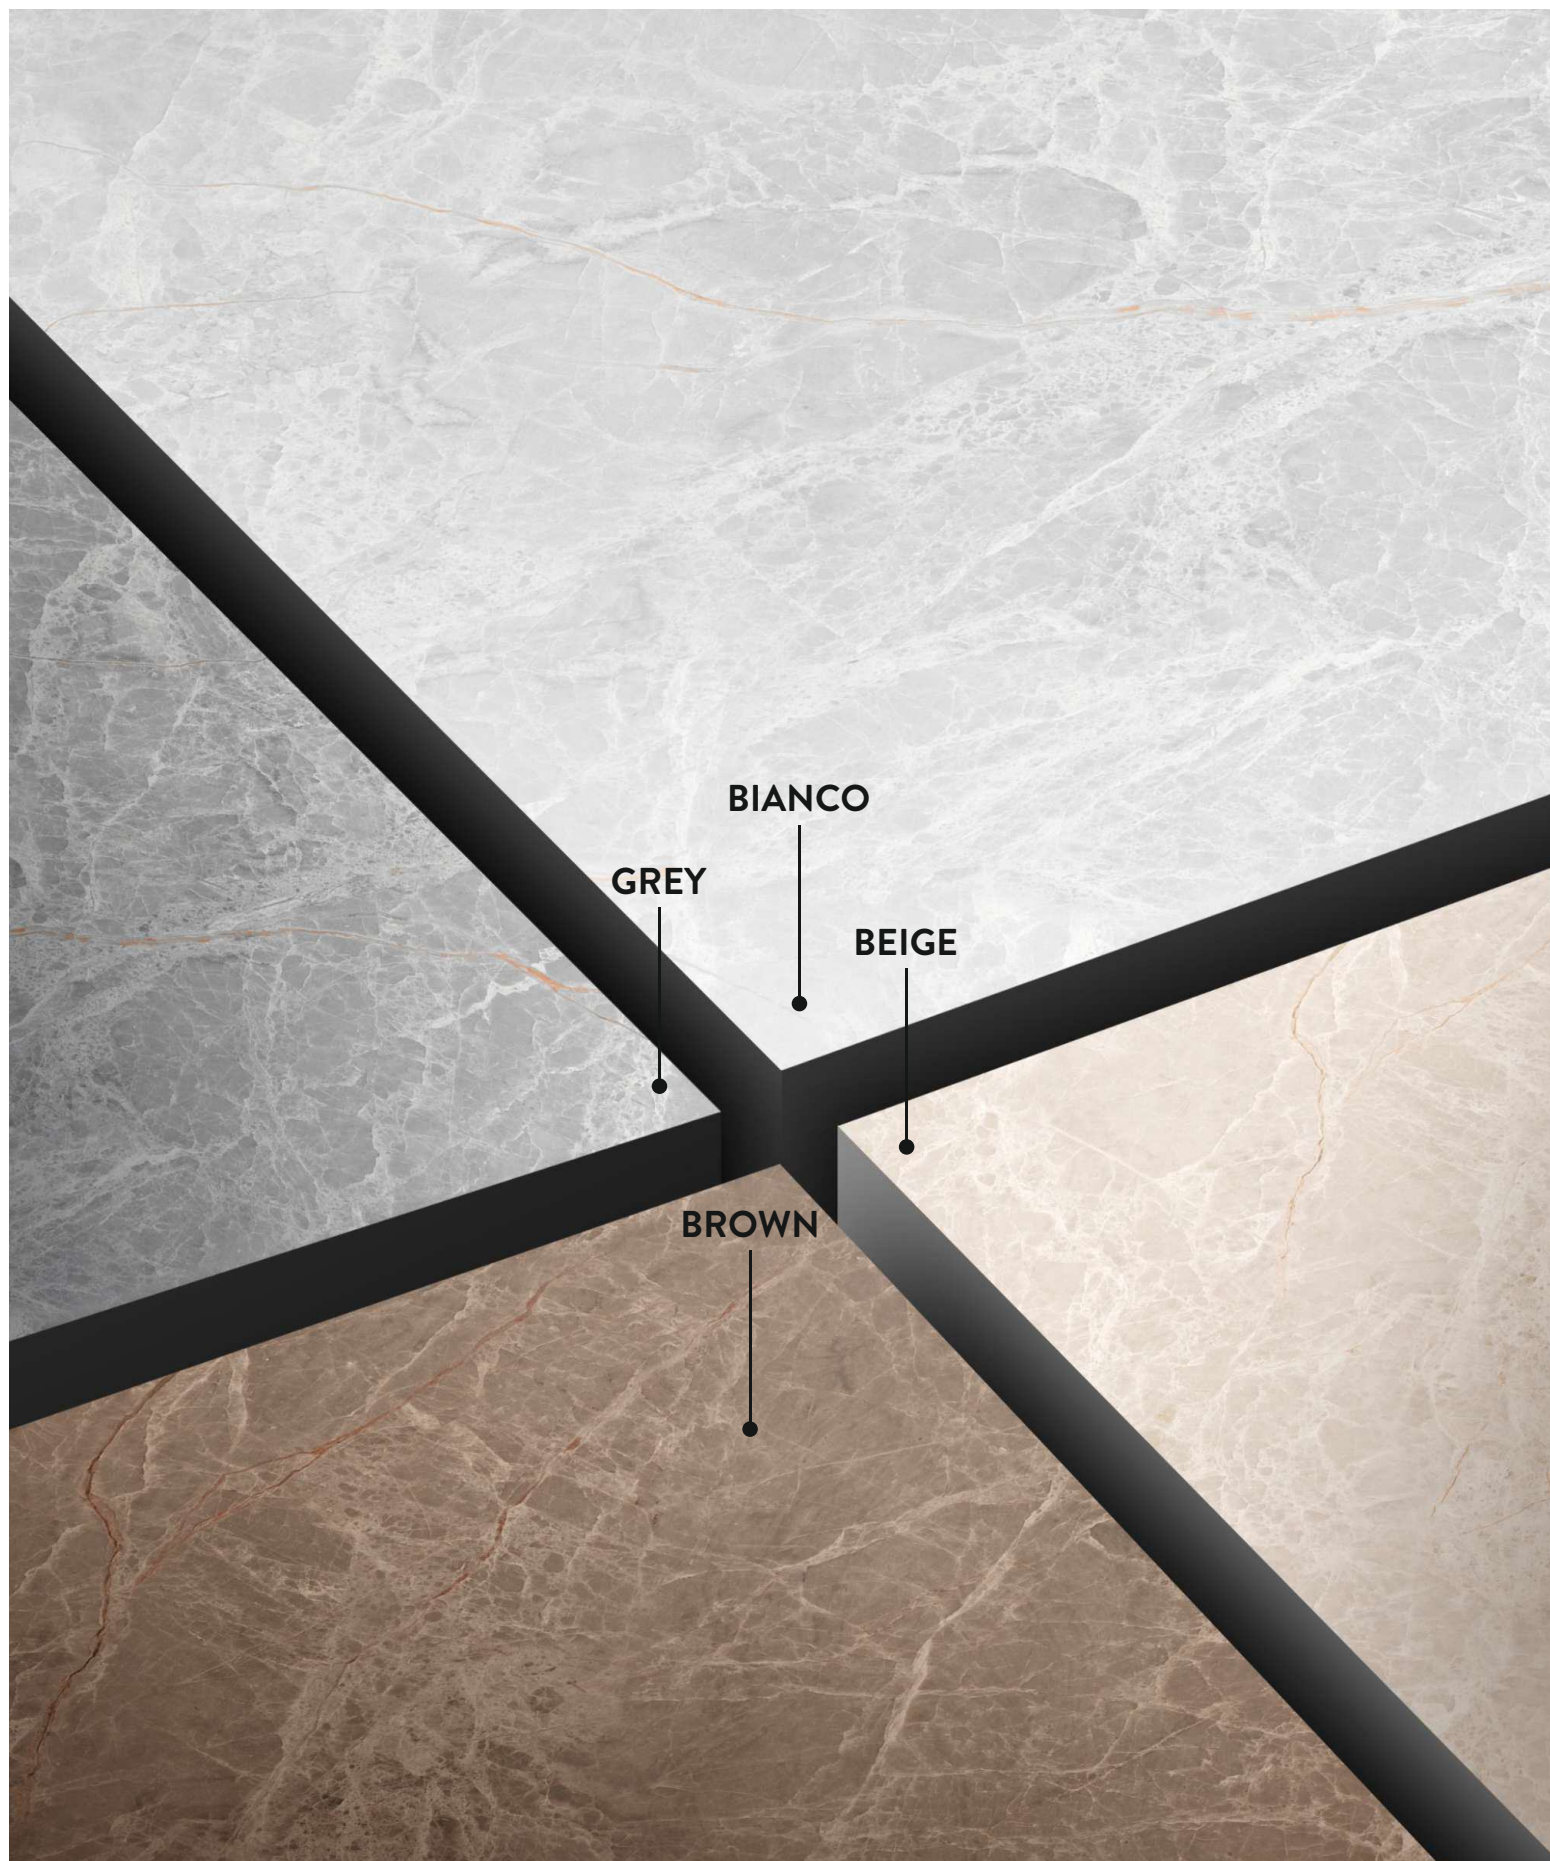

FOUR COLORS TO ENJOY INFINITY UNDER FOOT

TESSELATE is the result of the combination of earth and fire. we provides a number of di?erent colors for the same item, to create a pleasant aesthetic variability when fixed. Creativity is an energy that needs to be nourished and enhanced, always. our TESSELATE Endless collection is the guideline for a passionate research creativity. A synergy between ideas and craftsmanship creates new symmetrical design with our tile collections.