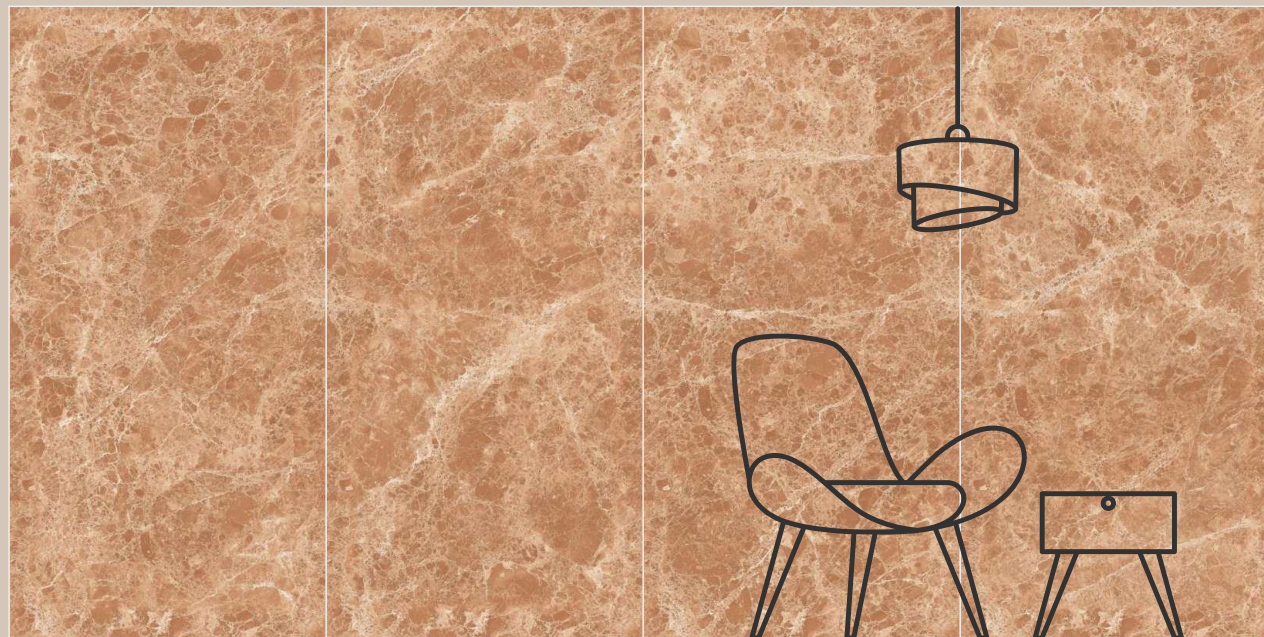

FORMATOS

600x1200mm

24"x48"

2'x4'

Tesselate
Infinite Sensation

THE ENDLESS ELEGANCE

Introducing our extraordinary ceramic tiles, where artistry meets innovation. Each set of our tiles comprises four unique, random pieces, meticulously designed so that the veins flow seamlessly from one tile to the next. When installed, these tiles create a mesmerizing, continuous marble pattern where grout lines virtually disappear. It's more than just a floor; it's an endless work of art that effortlessly transforms your space, adding a touch of elegance and sophistication that's unparalleled. Experience the magic of our tiles, where beauty, creativity, and sophistication converge to redefine your floors.