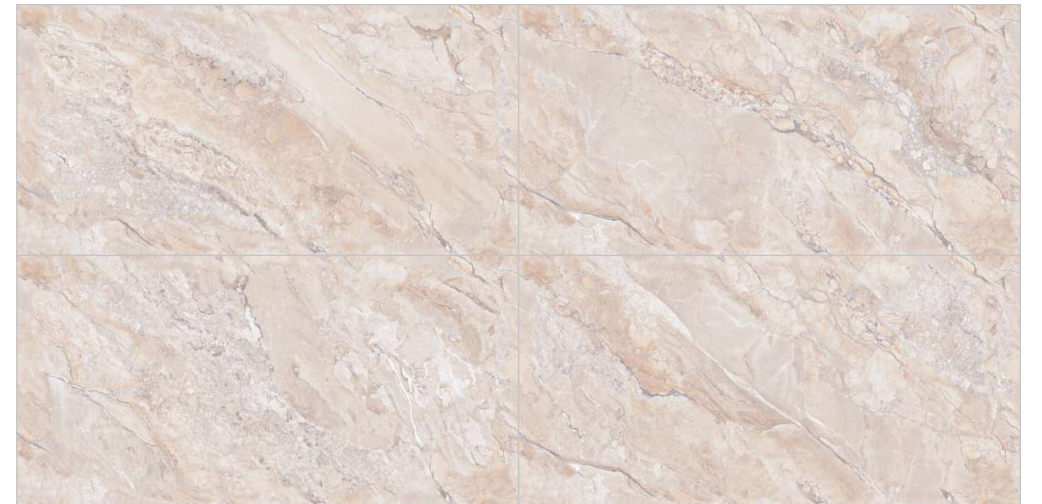

COLORS & SIZE

COMPOSITION 4PCS

ENDMATCH POSSIBILITY : 1

BEIGE

BROWN

ENDMATCH POSSIBILITY : 2

FORMATOS
600X1200MM
60X120CM
24"X48"
2'X4'

TECHNICAL CHARACTERISTICS :