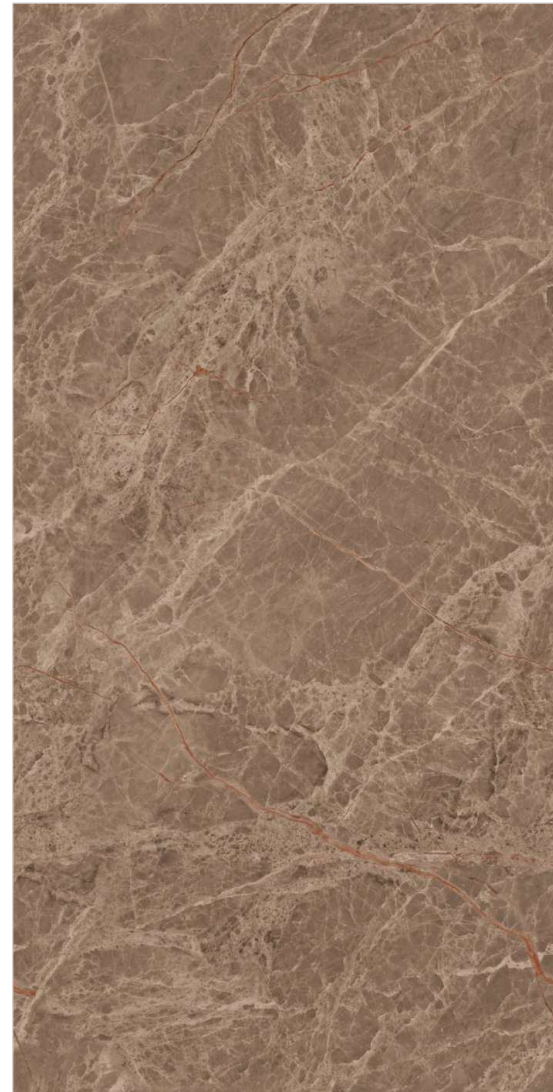

CHOCO

FORMATOS
600X1200MM
60X120CM
24"X48"
2'X4'

TECHNICAL CHARACTERISTICS :

ENDMATCH POSSIBILITY : 1