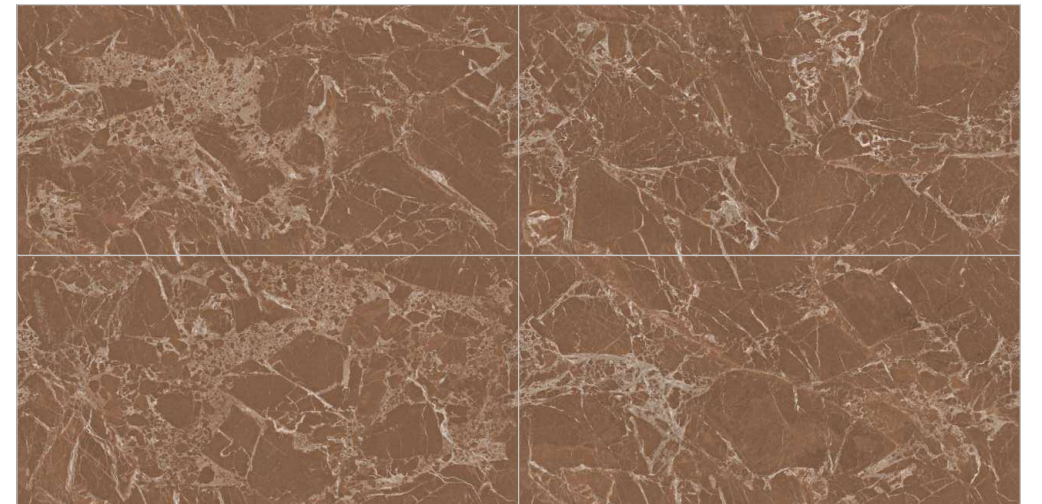

FORMATOS
600X1200MM
60X120CM
24"X48"
2'X4'

TECHNICAL CHARACTERISTICS :