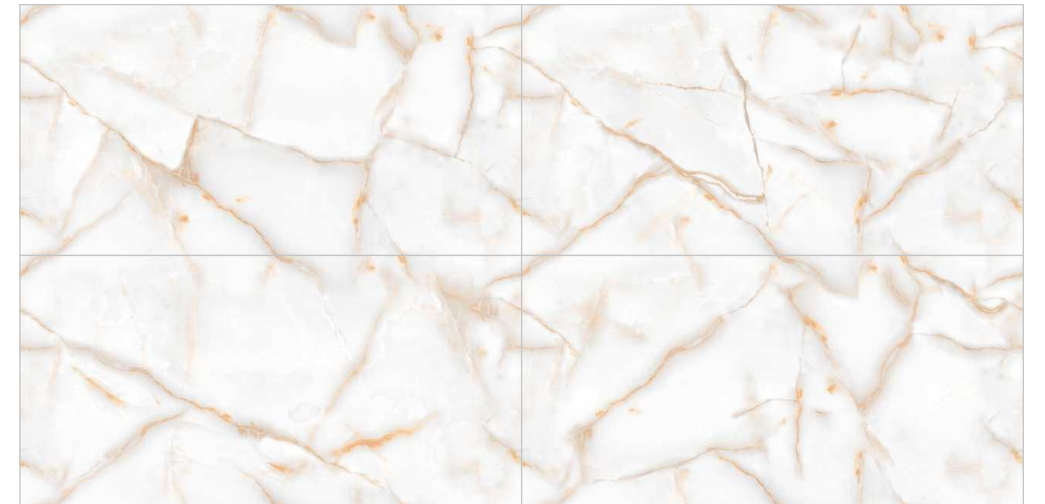

TECHNICAL CHARACTERISTICS :

BACK TO INDEX