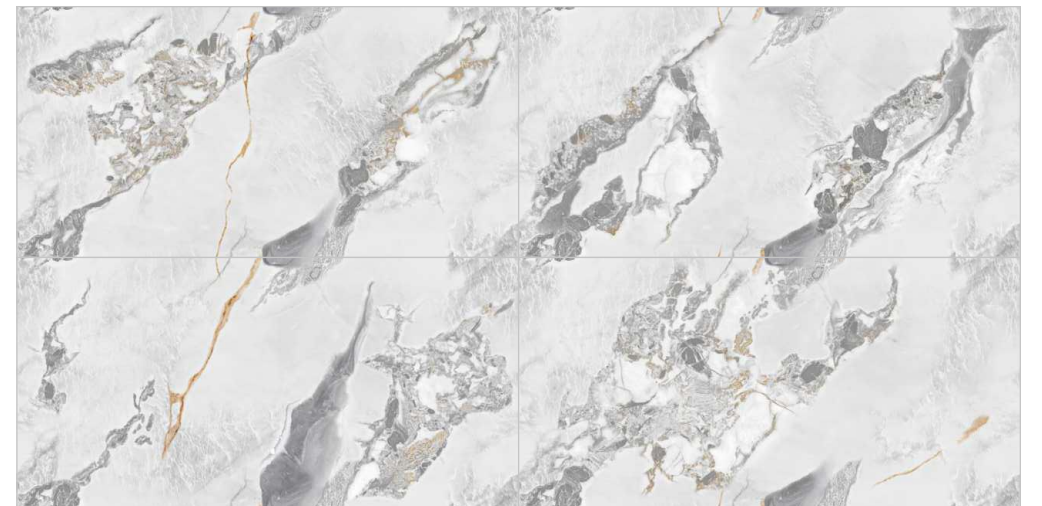

TECHNICAL CHARACTERISTICS :

BACK TO INDEX 

Wall : Moon White
Floor : Moon White

Tesselate
Infinite Sensation

MOUNTAIN

COLORS & SIZE

COMPOSITION 4PCS

ENDMATCH POSSIBILITY : 1