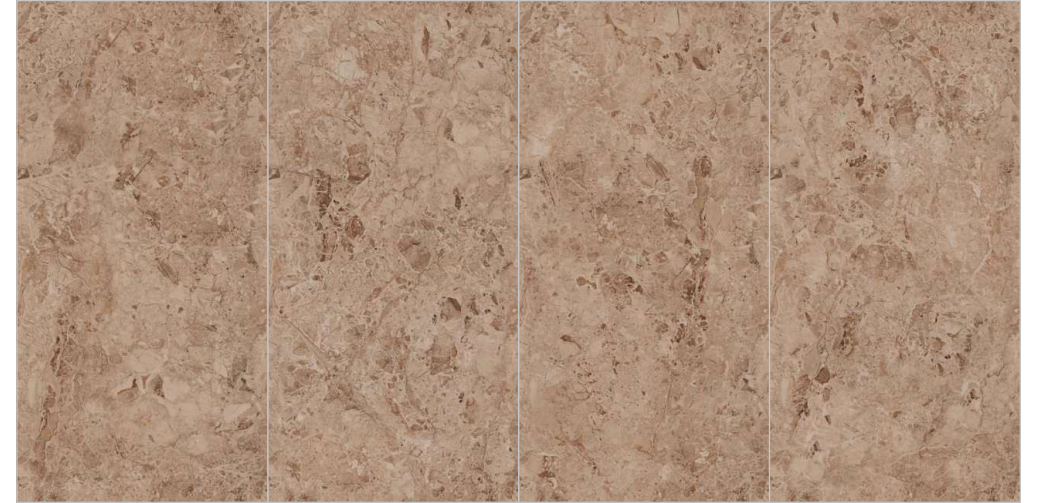

BROWN

FORMATOS
600X1200MM
60X120CM
24"X48"
2'X4'

TECHNICAL CHARACTERISTICS :

ENDMATCH POSSIBILITY : 1

ENDMATCH POSSIBILITY : 2

Wall : Elegant Brown
Floor : Elegant Brown

Tesselate
Infinite Sensation

COLORS & SIZE