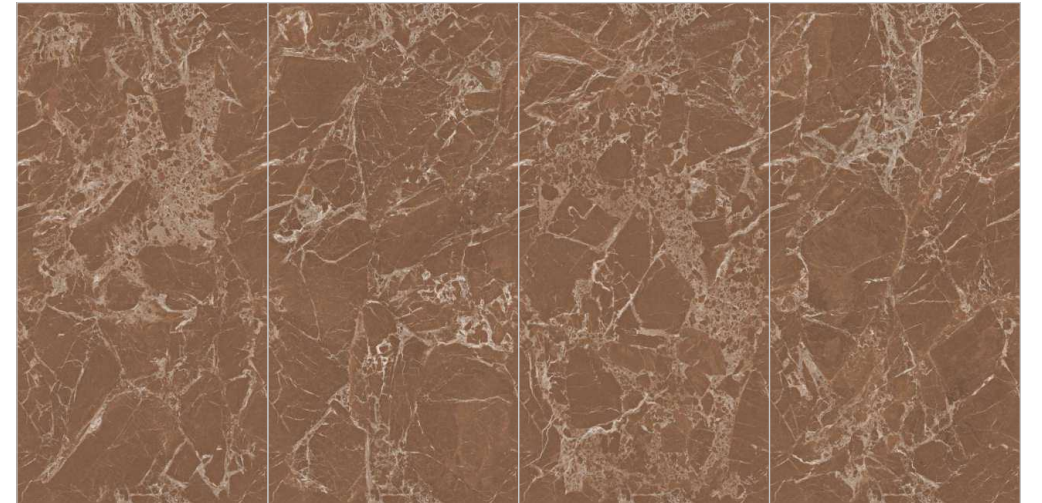

ENDMATCH POSSIBILITY : 2