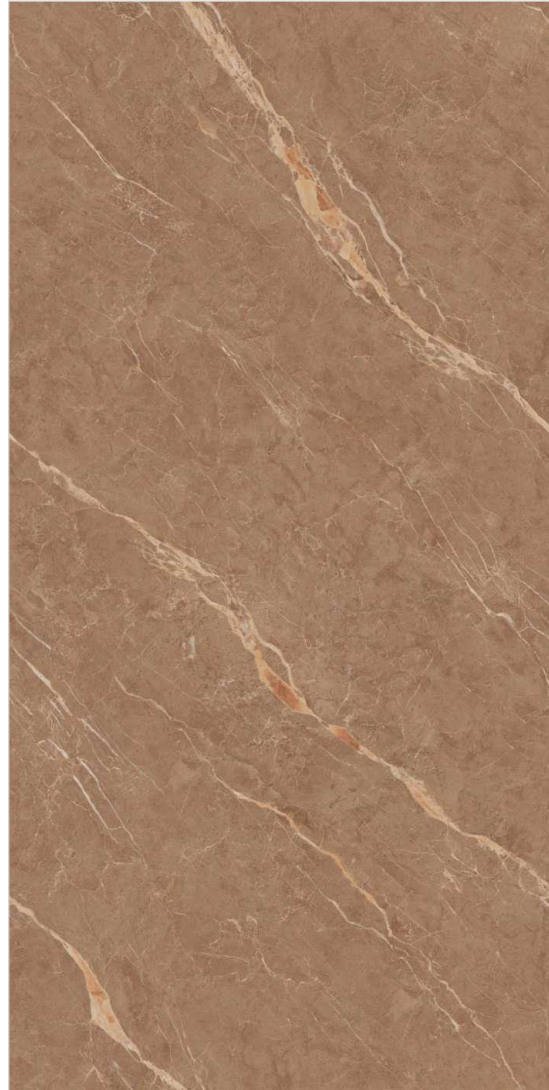

BROWN

FORMATOS
600X1200MM
60X120CM
24"X48"
2'X4'

TECHNICAL CHARACTERISTICS :

ENDMATCH POSSIBILITY : 1