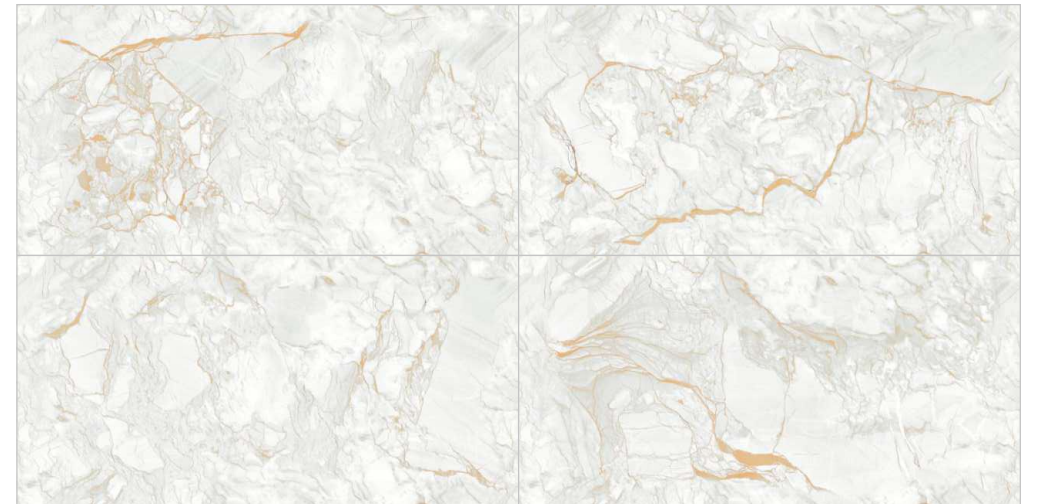

COLORS & SIZE

COMPOSITION 4PCS

GOLD

FORMATOS
600X1200MM
60X120CM
24"X48"
2'X4'

COMPOSITION 4PCS

ENDMATCH POSSIBILITY : 1

ENDMATCH POSSIBILITY : 2

TECHNICAL CHARACTERISTICS :