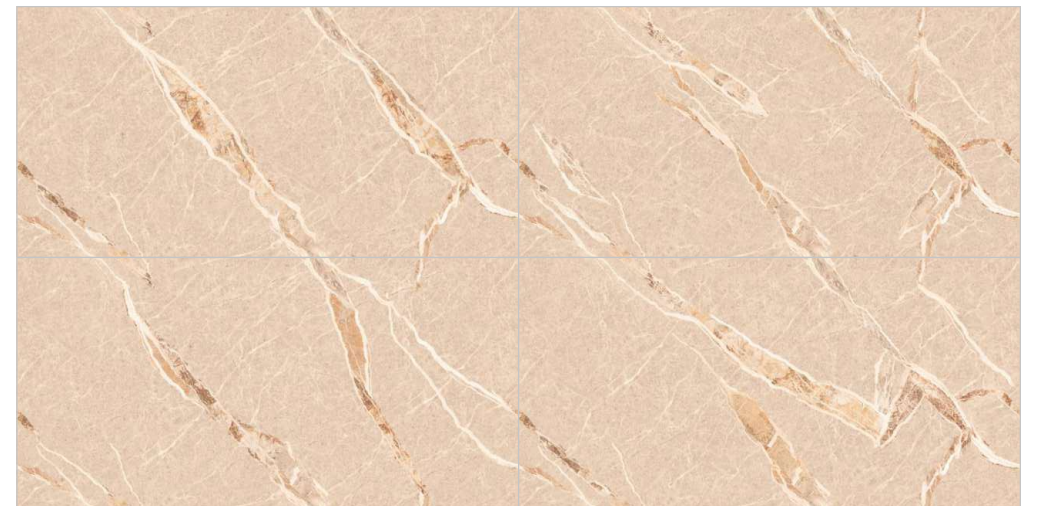

FORMATOS
600X1200MM
60X120CM
24"X48"
2'X4'

TECHNICAL CHARACTERISTICS :

ENDMATCH POSSIBILITY : 1

ENDMATCH POSSIBILITY : 2

Wall : Amaranto Brown
Floor : Amaranto Brown

Tesselate
Infinite Sensation

COLORS & SIZE