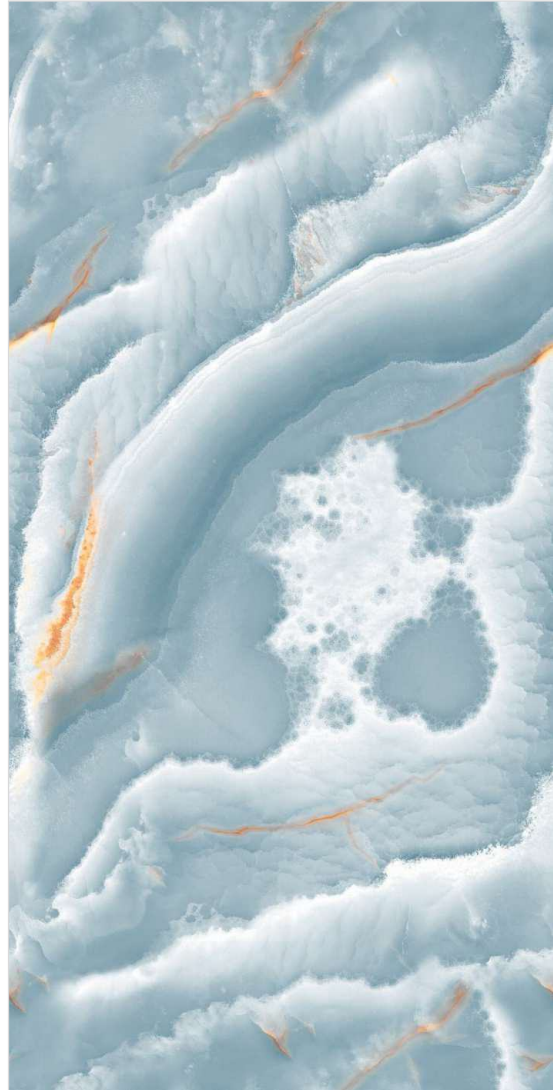

COLORS & SIZE

COMPOSITION 4PCS

BIANCO

FORMATOS
600X1200MM
60X120CM
24"X48"
2'X4'

COMPOSITION 4PCS

ENDMATCH POSSIBILITY : 1