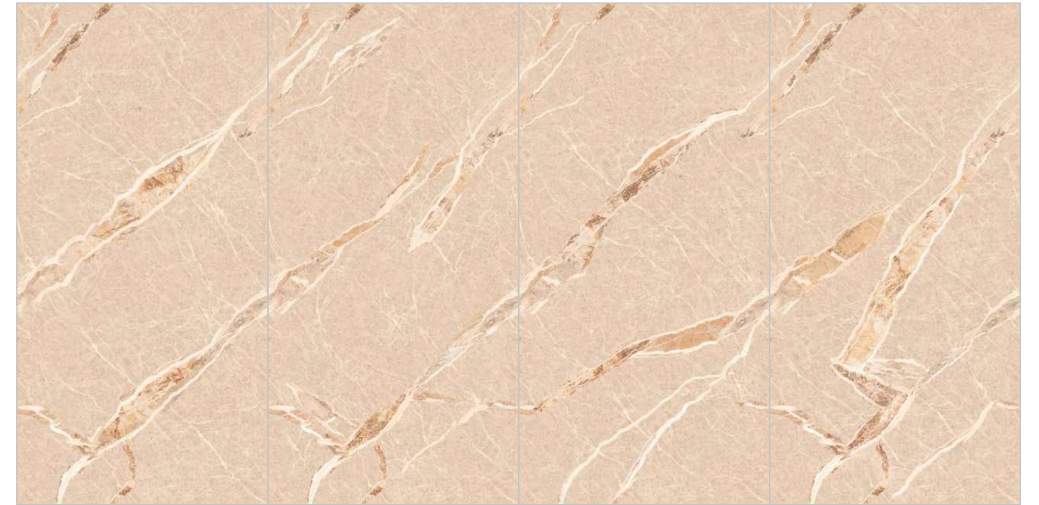

COLORS & SIZE

COMPOSITION 4PCS

FORMATOS
600X1200MM
60X120CM
24"X48"
2'X4'

TECHNICAL CHARACTERISTICS :

ENDMATCH POSSIBILITY : 1

ENDMATCH POSSIBILITY : 2