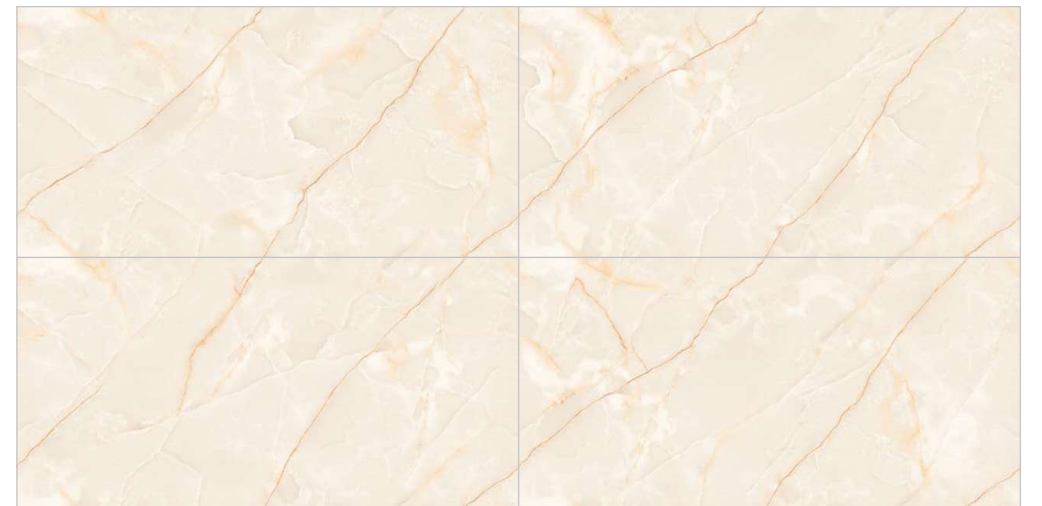

SILVER ONYX

FORMATOS
600X1200MM
60X120CM
24"X48"
2'X4'

TECHNICAL CHARACTERISTICS :

ENDMATCH POSSIBILITY : 1

ENDMATCH POSSIBILITY : 2

Wall : Athena Gold Onyx
Floor : Athena Gold Onyx

Tesselate
Infinite Sensation