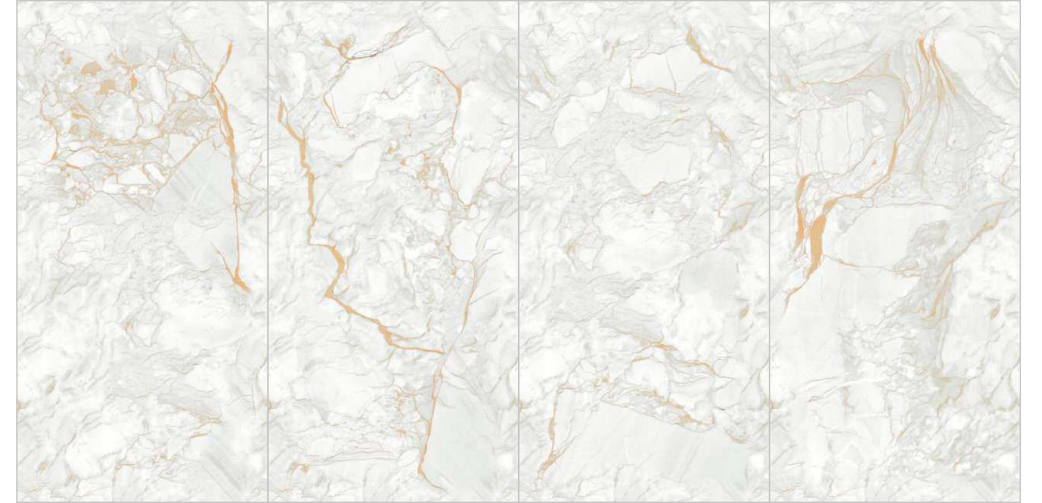

COLORS & SIZE

COMPOSITION 4PCS

GOLD

FORMATOS
600X1200MM
60X120CM
24"X48"
2'X4'

COMPOSITION 4PCS

ENDMATCH POSSIBILITY : 1

ENDMATCH POSSIBILITY : 2

TECHNICAL CHARACTERISTICS :