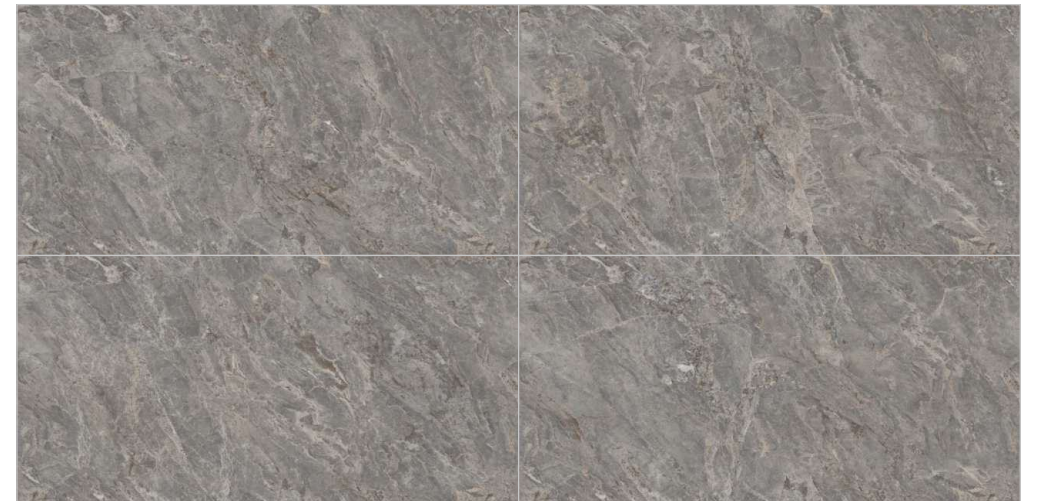

ENDMATCH POSSIBILITY : 2