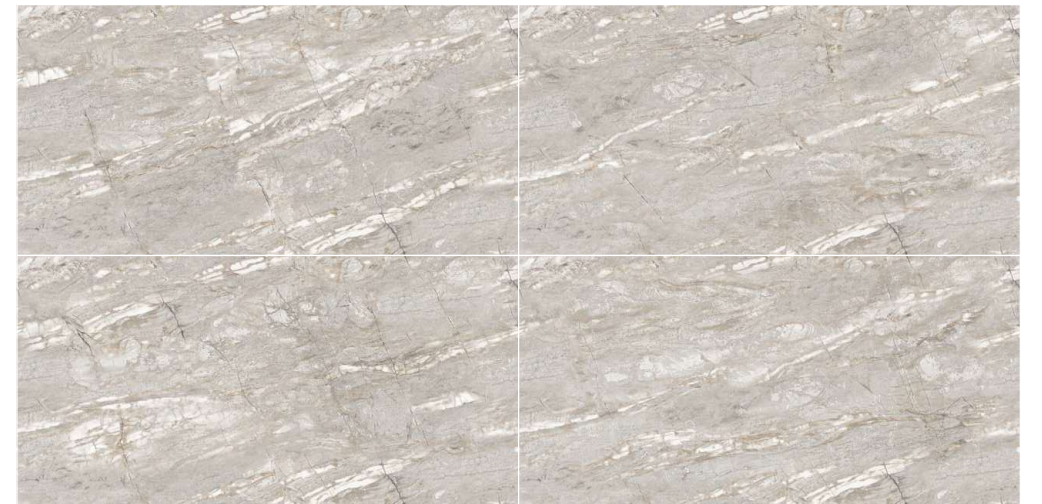

ENDMATCH POSSIBILITY : 2

TECHNICAL CHARACTERISTICS :