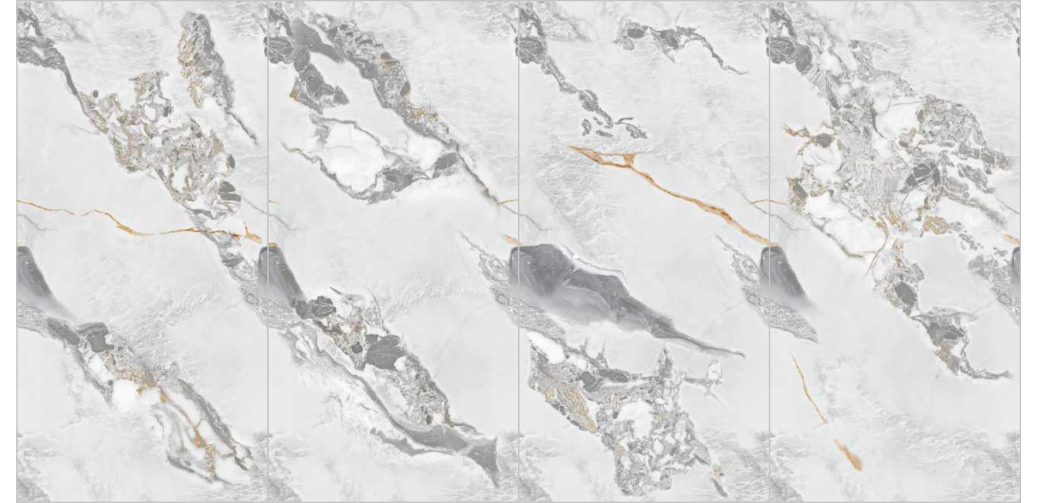

Tesselate
Infinite Sensation

COLORS & SIZE

COMPOSITION 4PCS

WHITE

FORMATOS
600X1200MM
60X120CM
24"X48"
2'X4'

COMPOSITION 4PCS

ENDMATCH POSSIBILITY : 1

ENDMATCH POSSIBILITY : 2