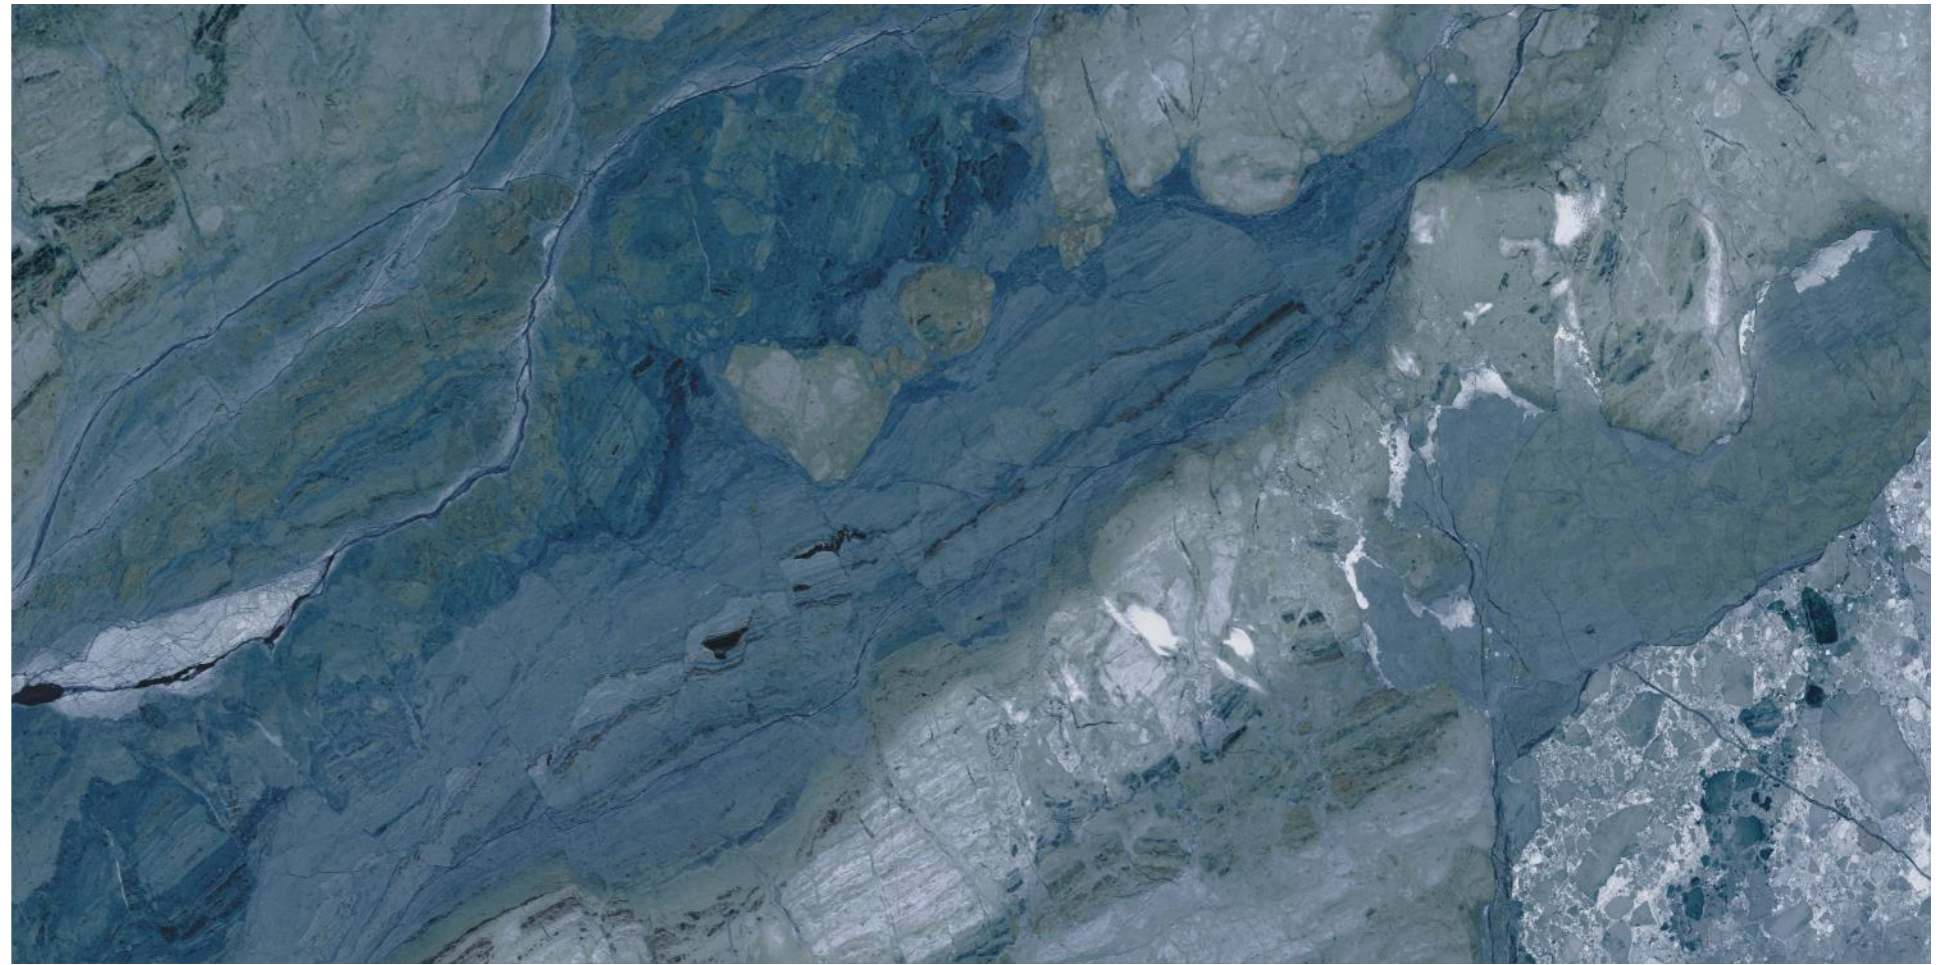

800x1600 mm
HIGH GLOSSY COLLECTION

**creates one
of a kind look.**

ANGEL OCEAN

800x1600 mm
High Glossy

Touch for Virtual

04

A reflection of
YOUR
Adoration

MIRROR
COLLECTION