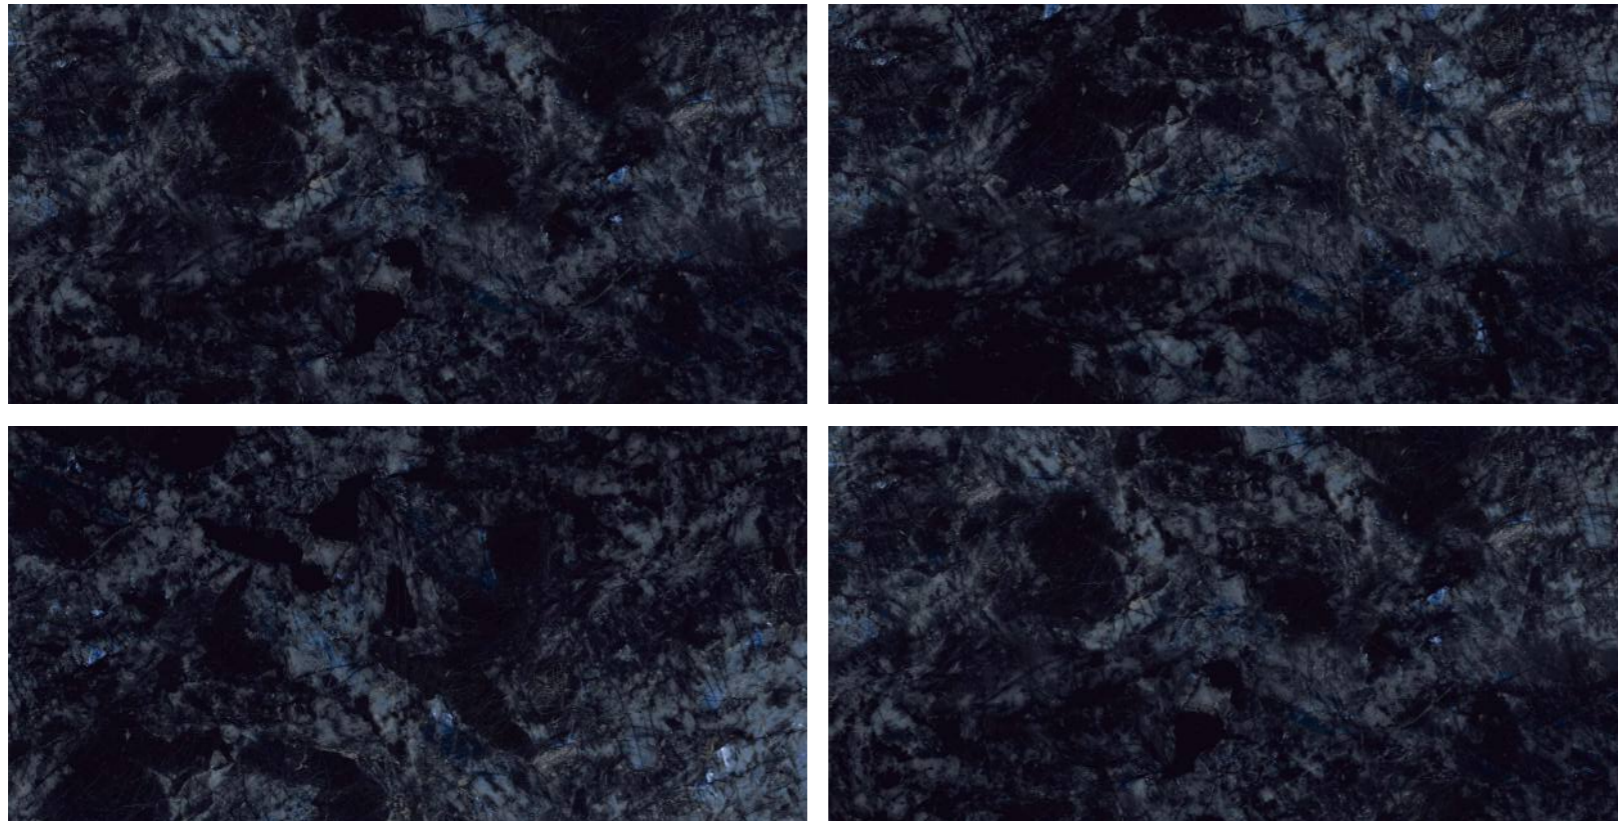

800x1600 mm
High Glossy

Touch for Virtual

03