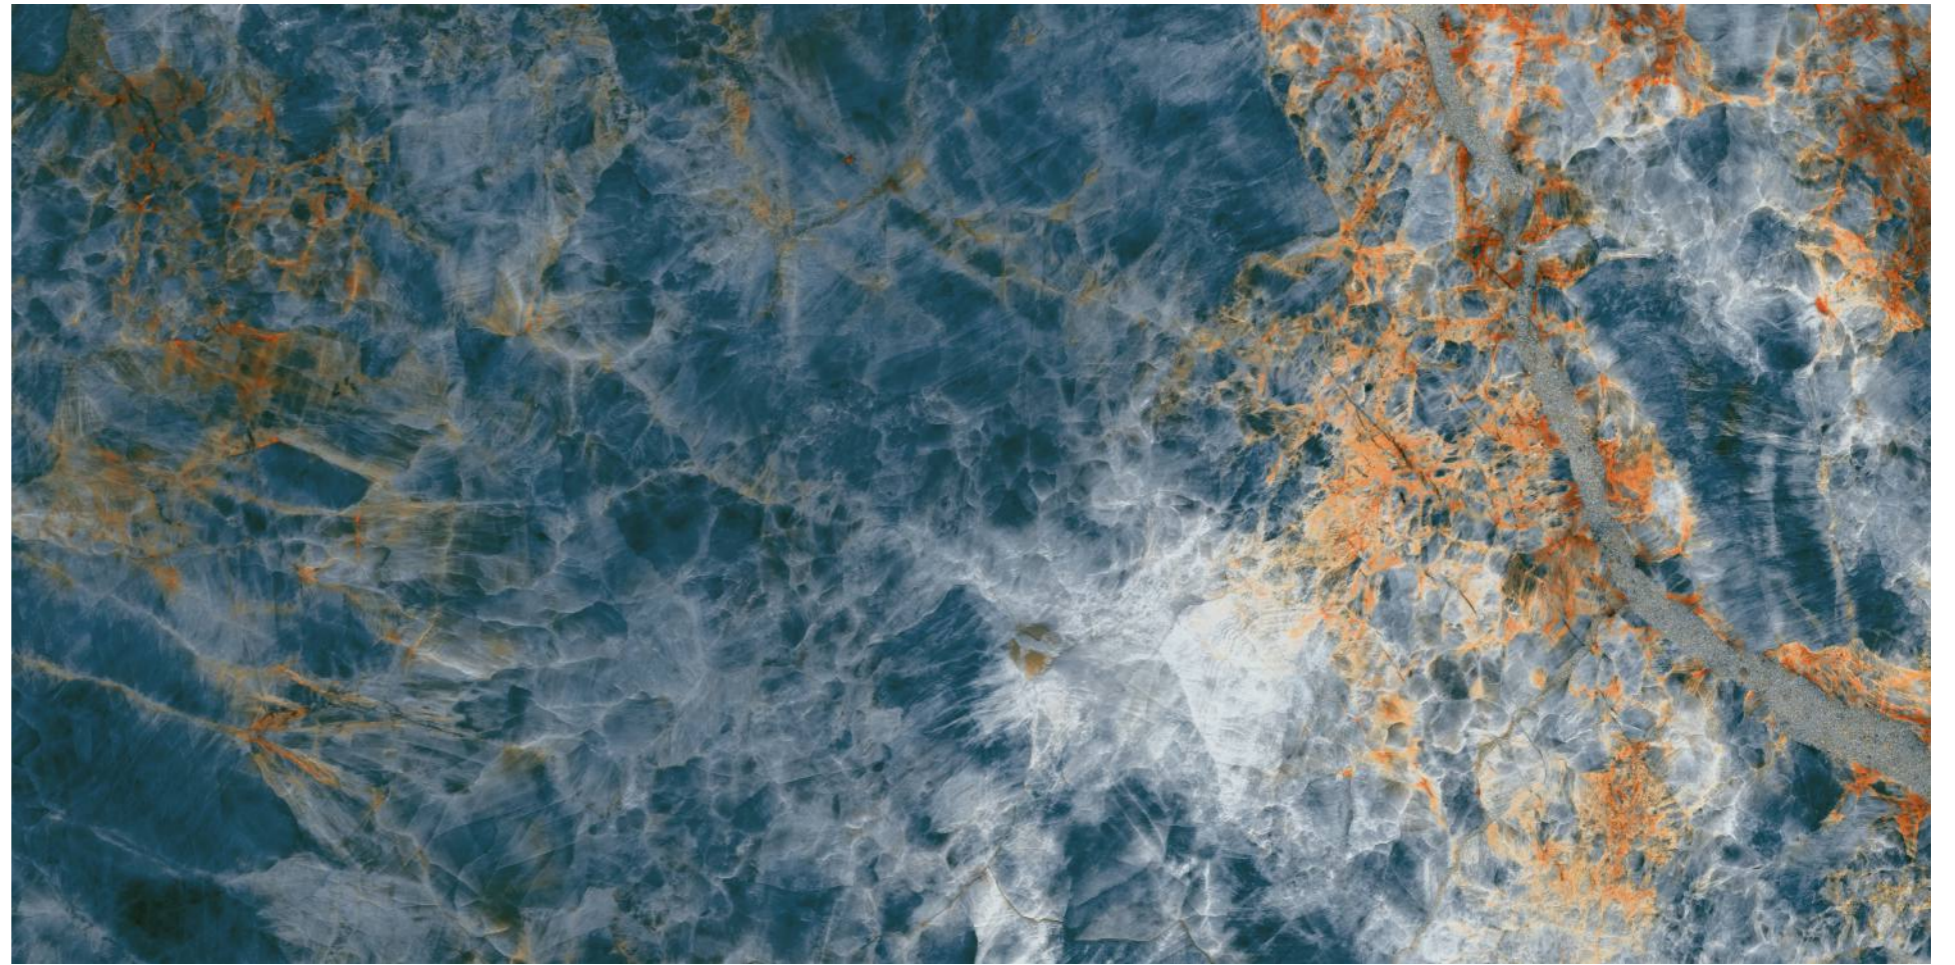

**elements of the
nature**

SKY ONYX

800x1600 mm
High Glossy

Touch for Virtual

04