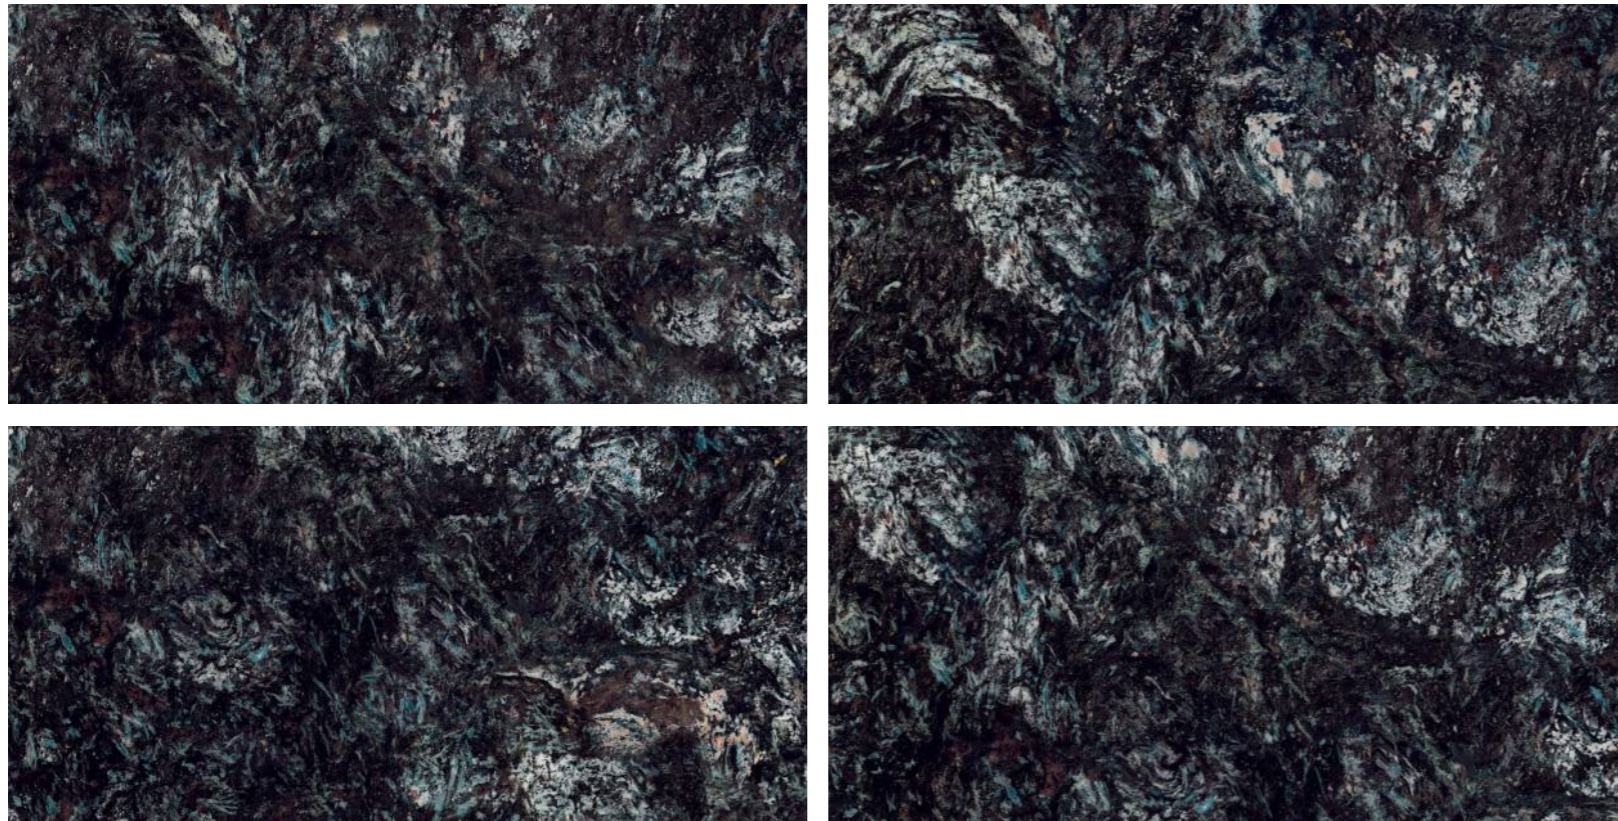

CARNICO BLACK

800x1600 mm

HIGH GLOSSY COLLECTION

elements of the
nature

CARNICO BLACK

800x1600 mm
High Glossy

Touch for Virtual
360°

04