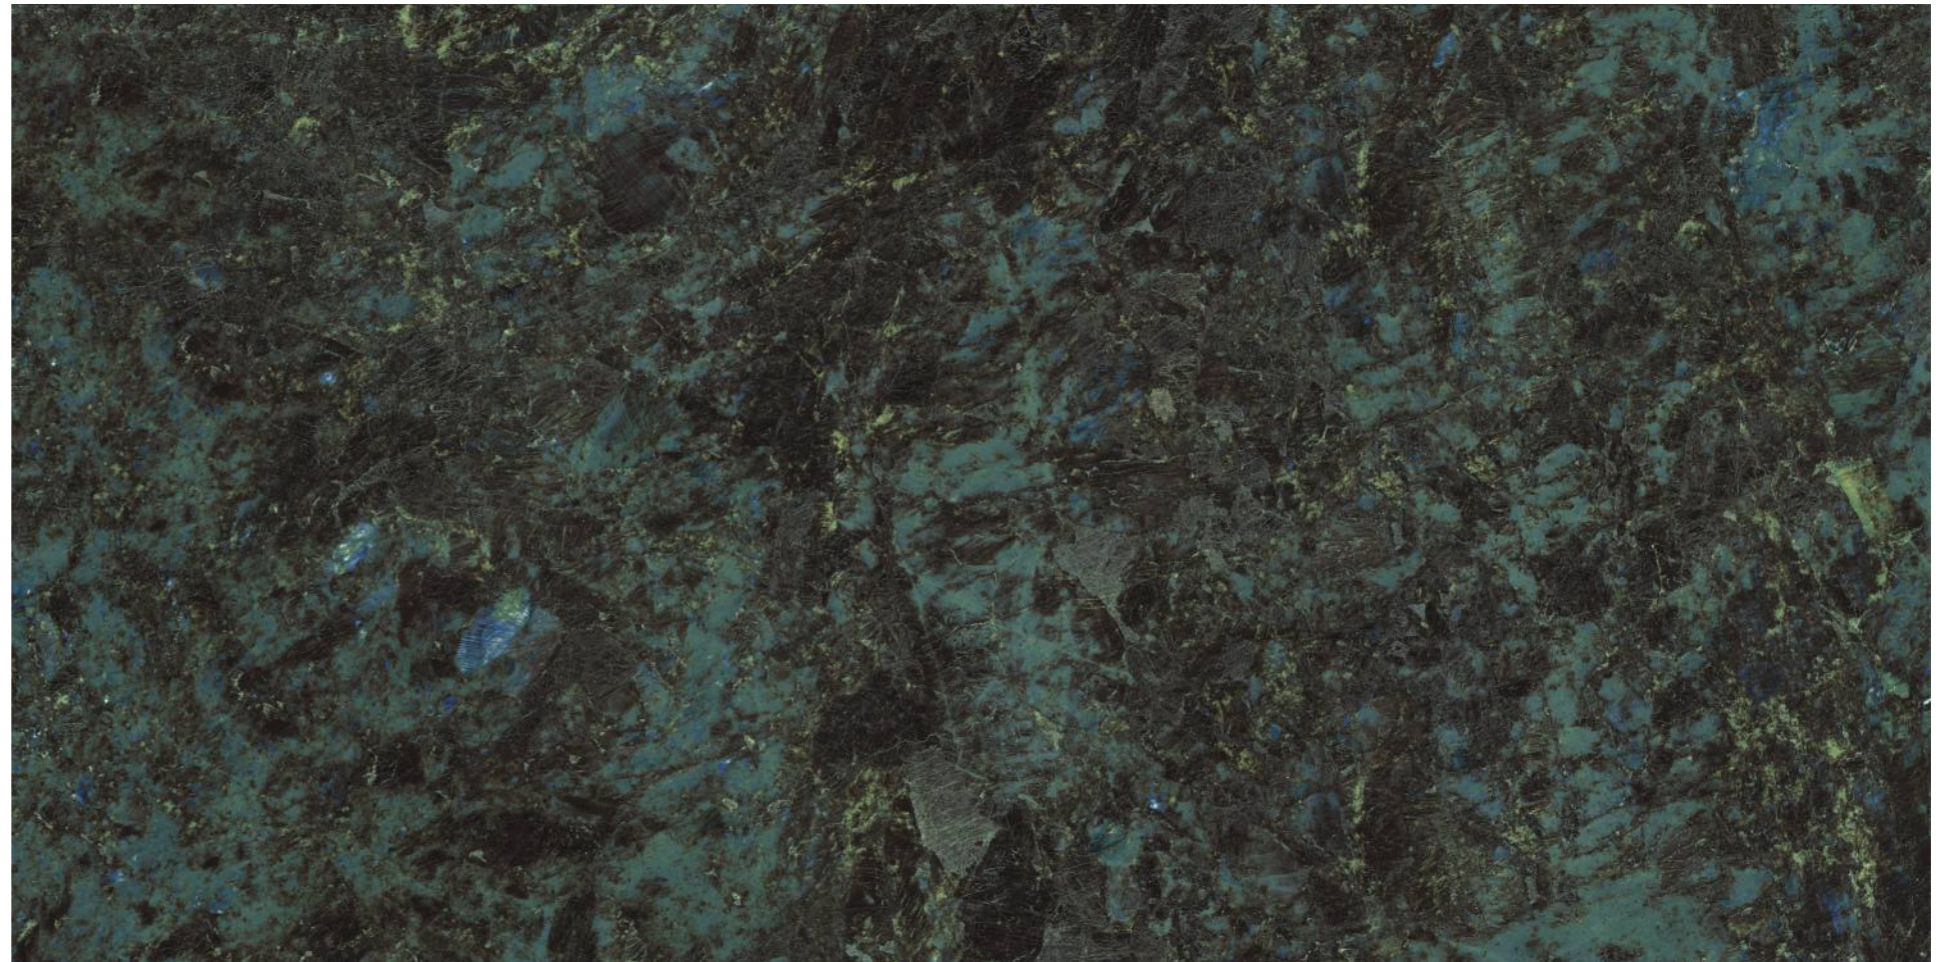

MIRROR
COLLECTION

**RAIN
FOREST**

RAIN FOREST

800x1600 mm

HIGH GLOSSY COLLECTION

**elements of the
nature**

RAIN FOREST

800x1600 mm
High Glossy