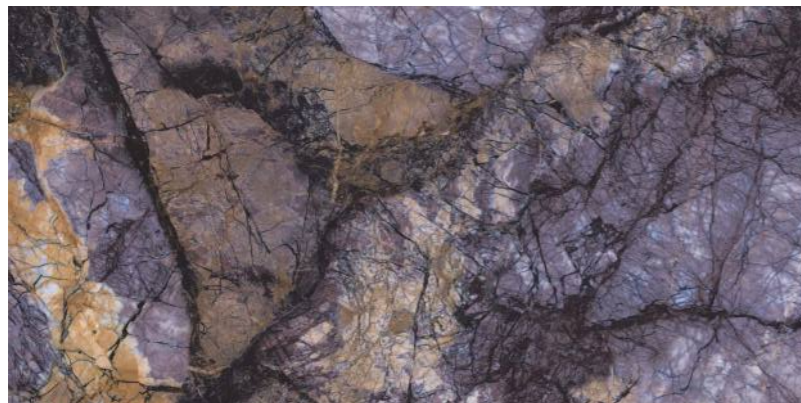

ZUMA PURPLE

800x1600 mm

HIGH GLOSSY COLLECTION

**elements of the
nature**

ZUMA PURPLE

800x1600 mm
High Glossy

Touch for Virtual

04