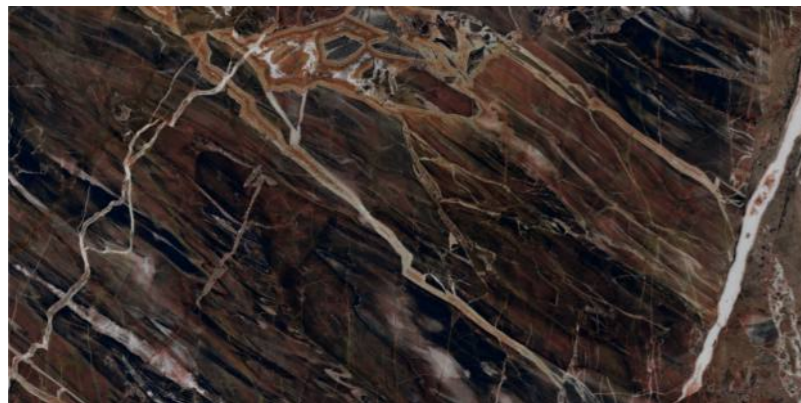

EQUILIBRIUM

800x1600 mm
High Glossy

Touch for Virtual

04