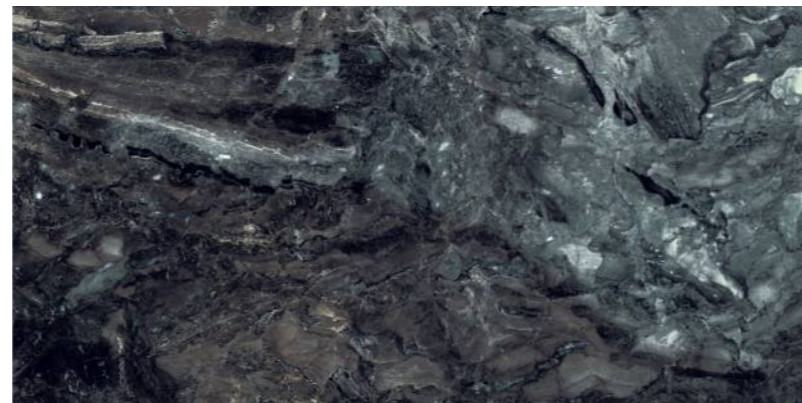

**BRECHE
DUMAS**

BRECHE DUMAS

800x1600 mm

HIGH GLOSSY COLLECTION

**elements of the
nature**

BRECHE DUMAS

800x1600 mm
High Glossy

Touch for Virtual