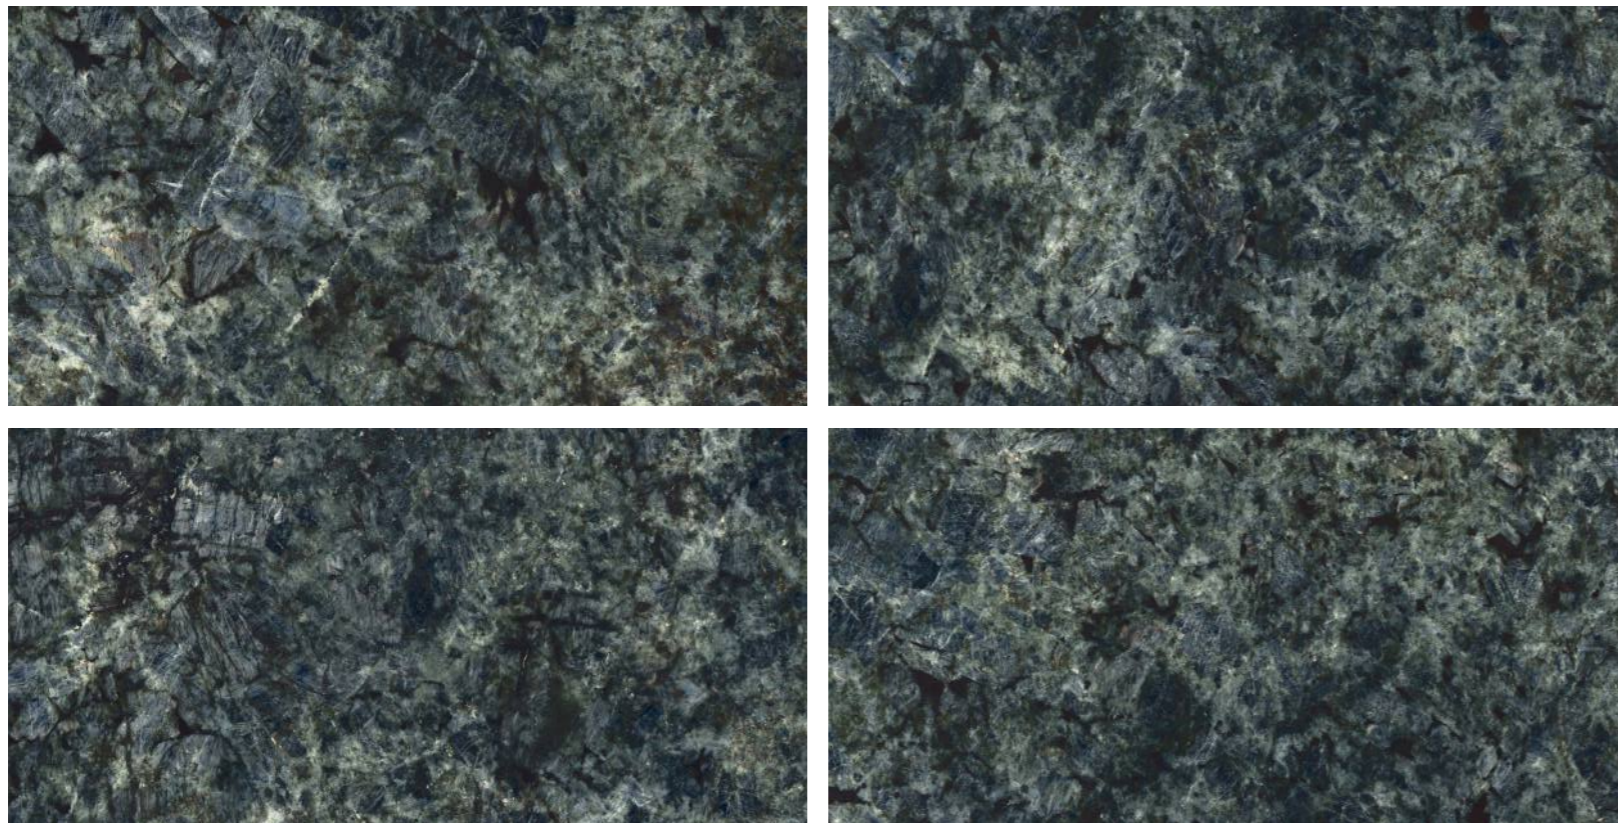

**ARACRUZ
BLUE**

ARACRUZ BLUE

800x1600 mm
HIGH GLOSSY COLLECTION

**elements of the
nature**

ARACRUZ BLUE

800x1600 mm
High Glossy

Touch for Virtual

04