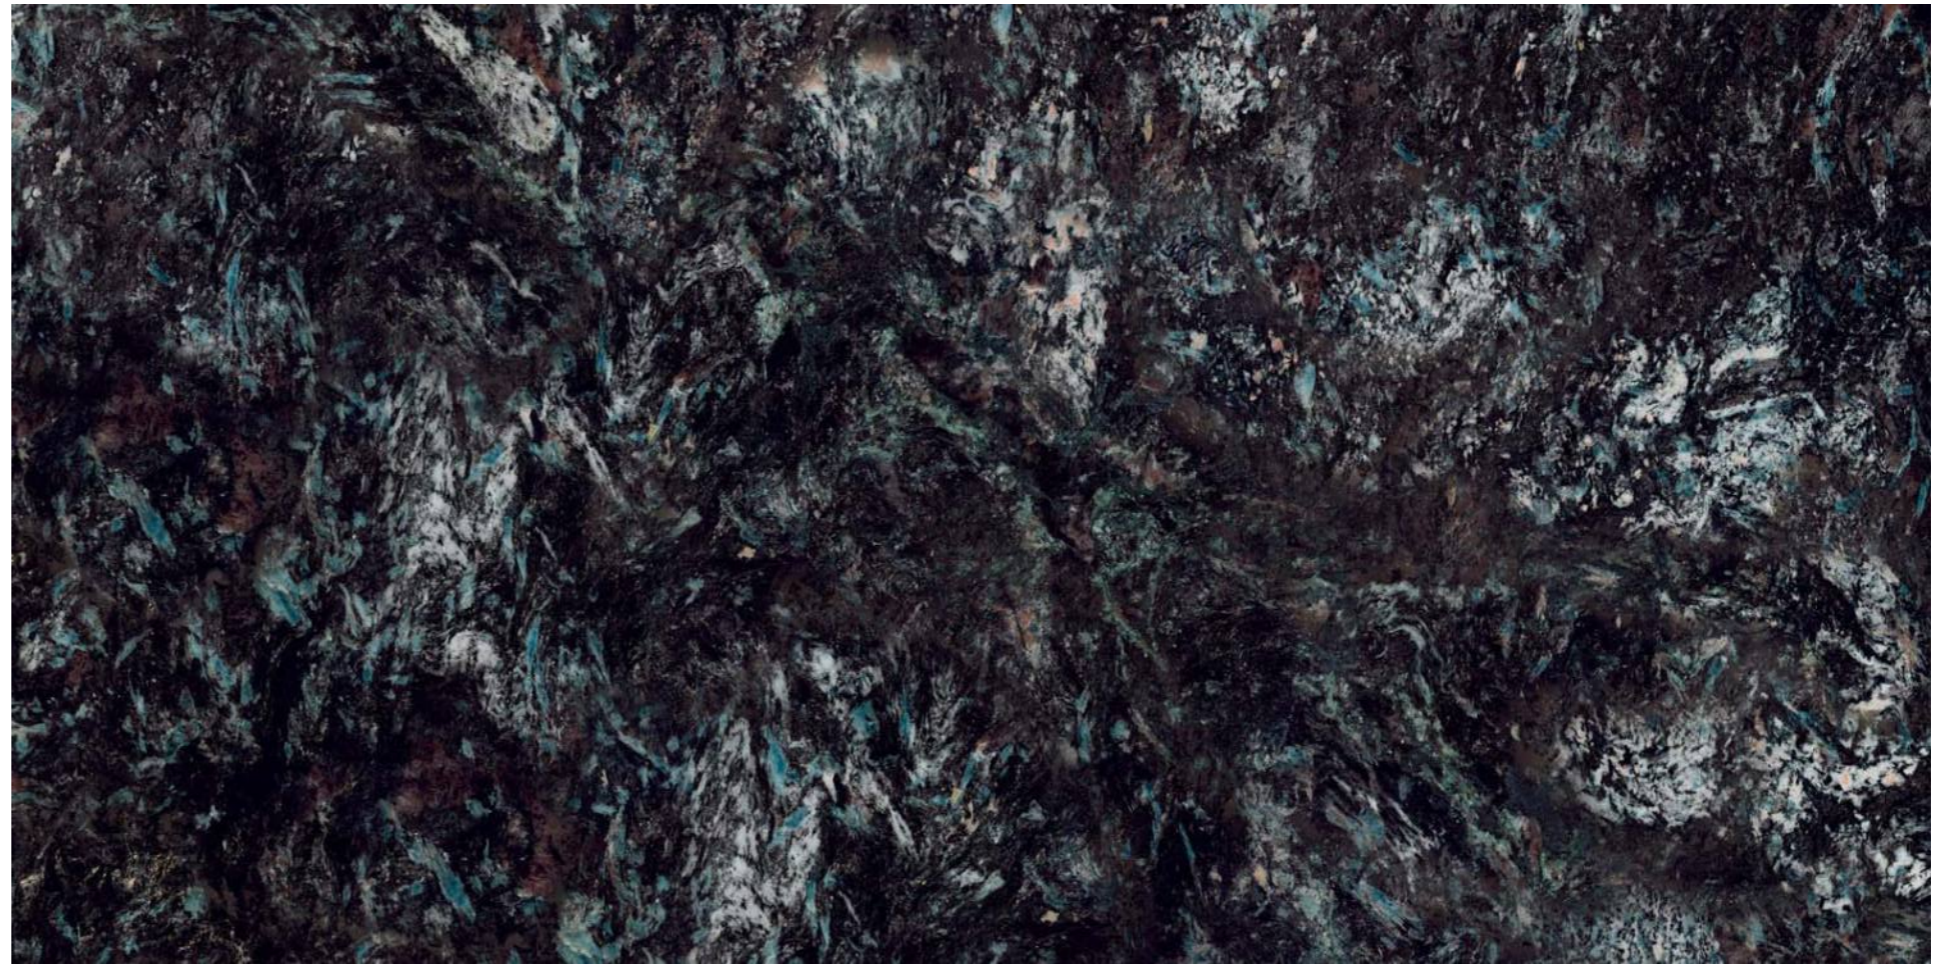

CARNICO BLACK