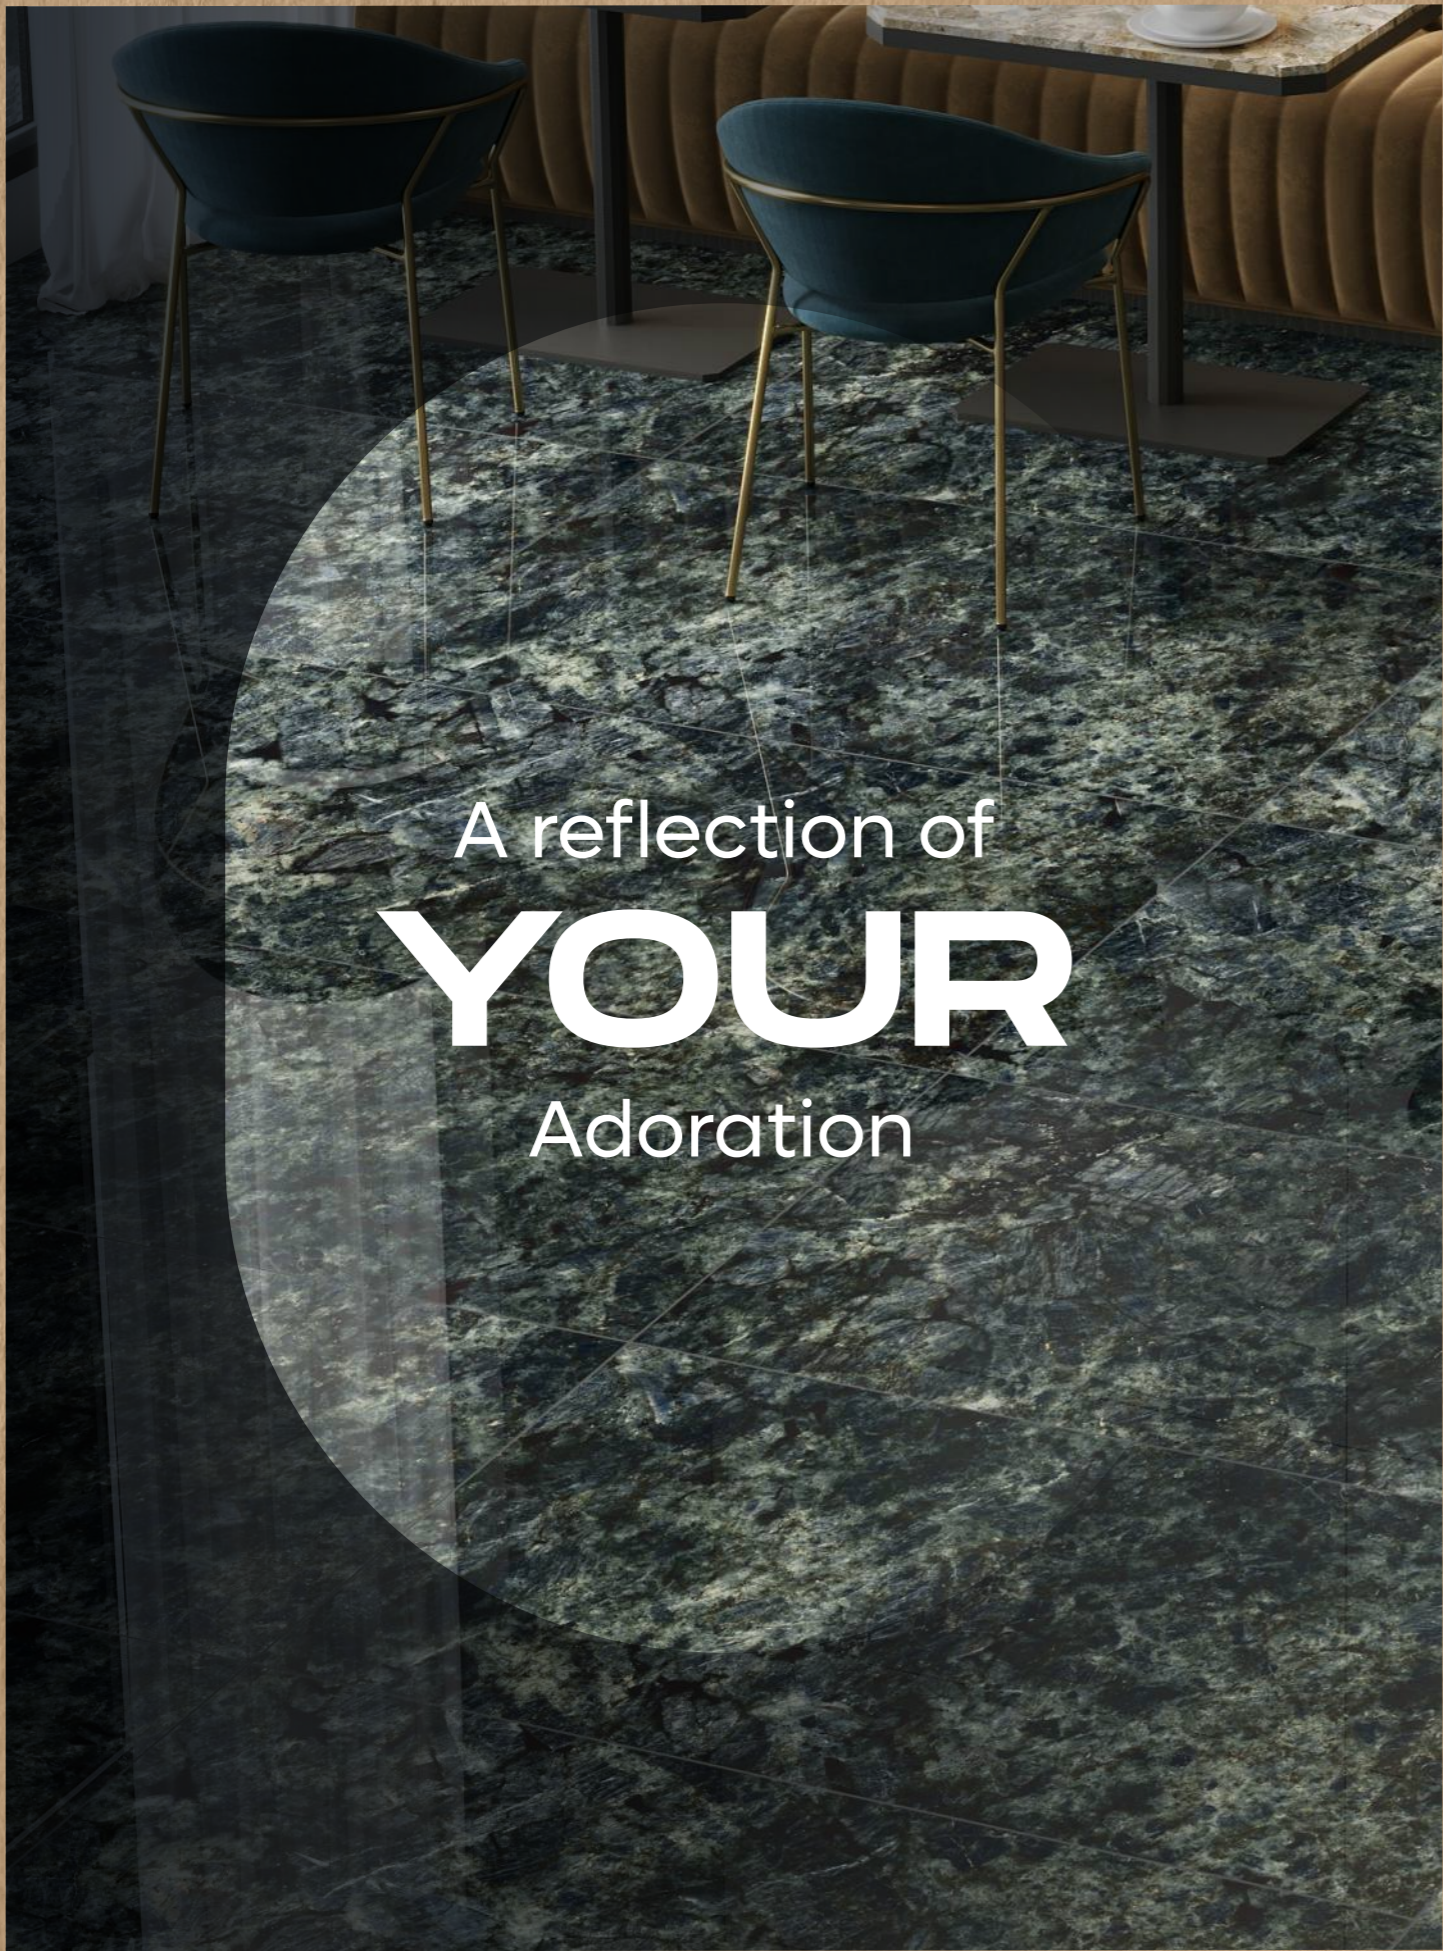

800x1600 mm
HIGH GLOSSY COLLECTION

**creates one
of a kind look.**

ANGEL OCEAN

800x1600 mm
High Glossy

Touch for Virtual

04

A reflection of
YOUR
Adoration

MIRROR
COLLECTION