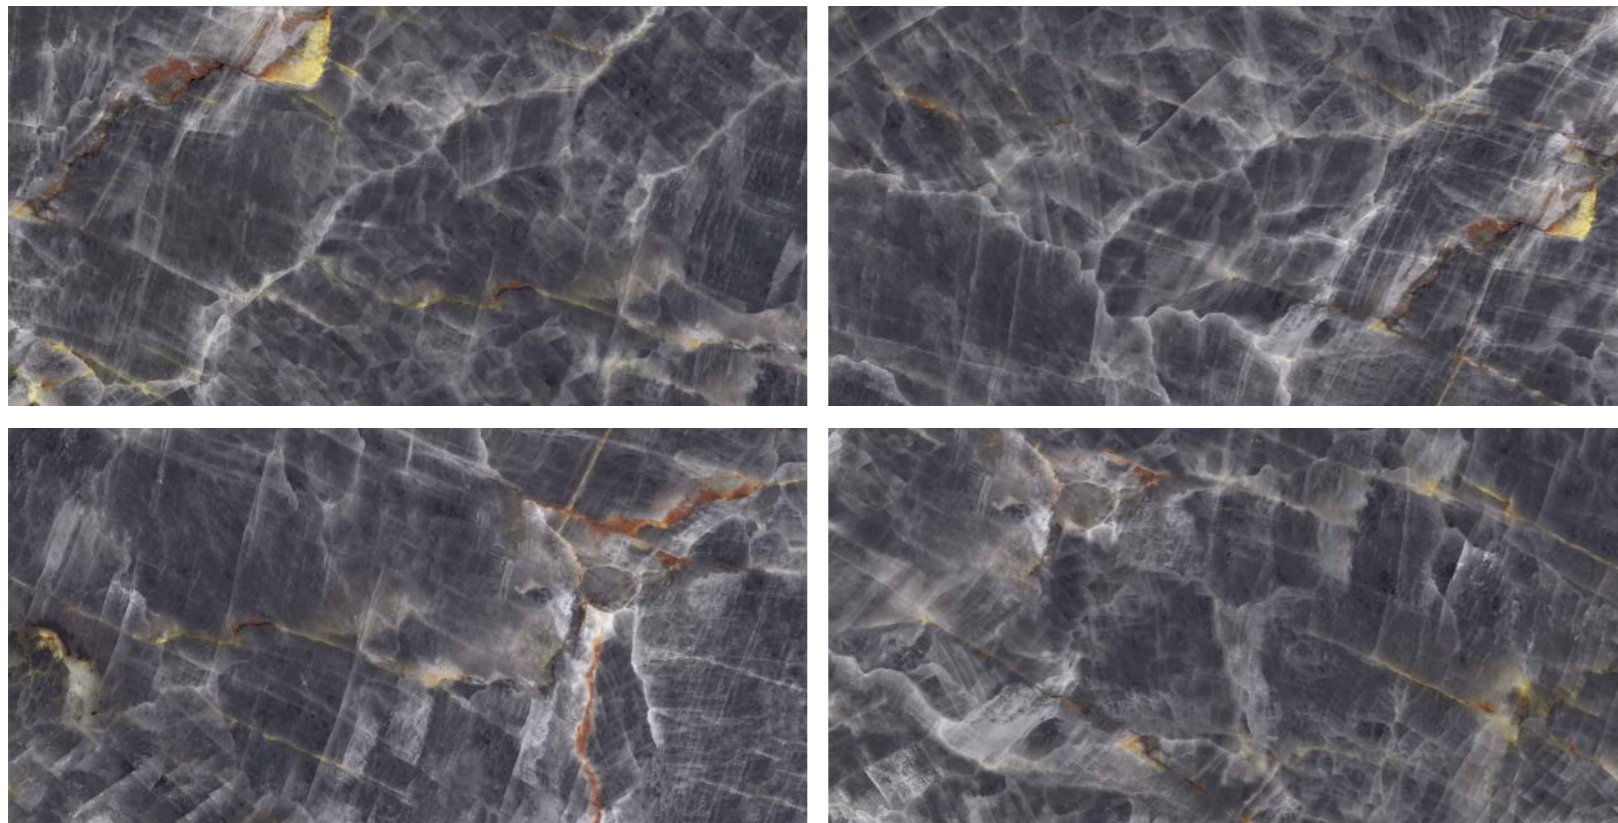

JADORE BLACK

800x1600 mm
HIGH GLOSSY COLLECTION

**elements of the
nature**

JADORE BLACK

800x1600 mm
High Glossy

Touch for Virtual

04

A reflection of
YOUR
Fantasy