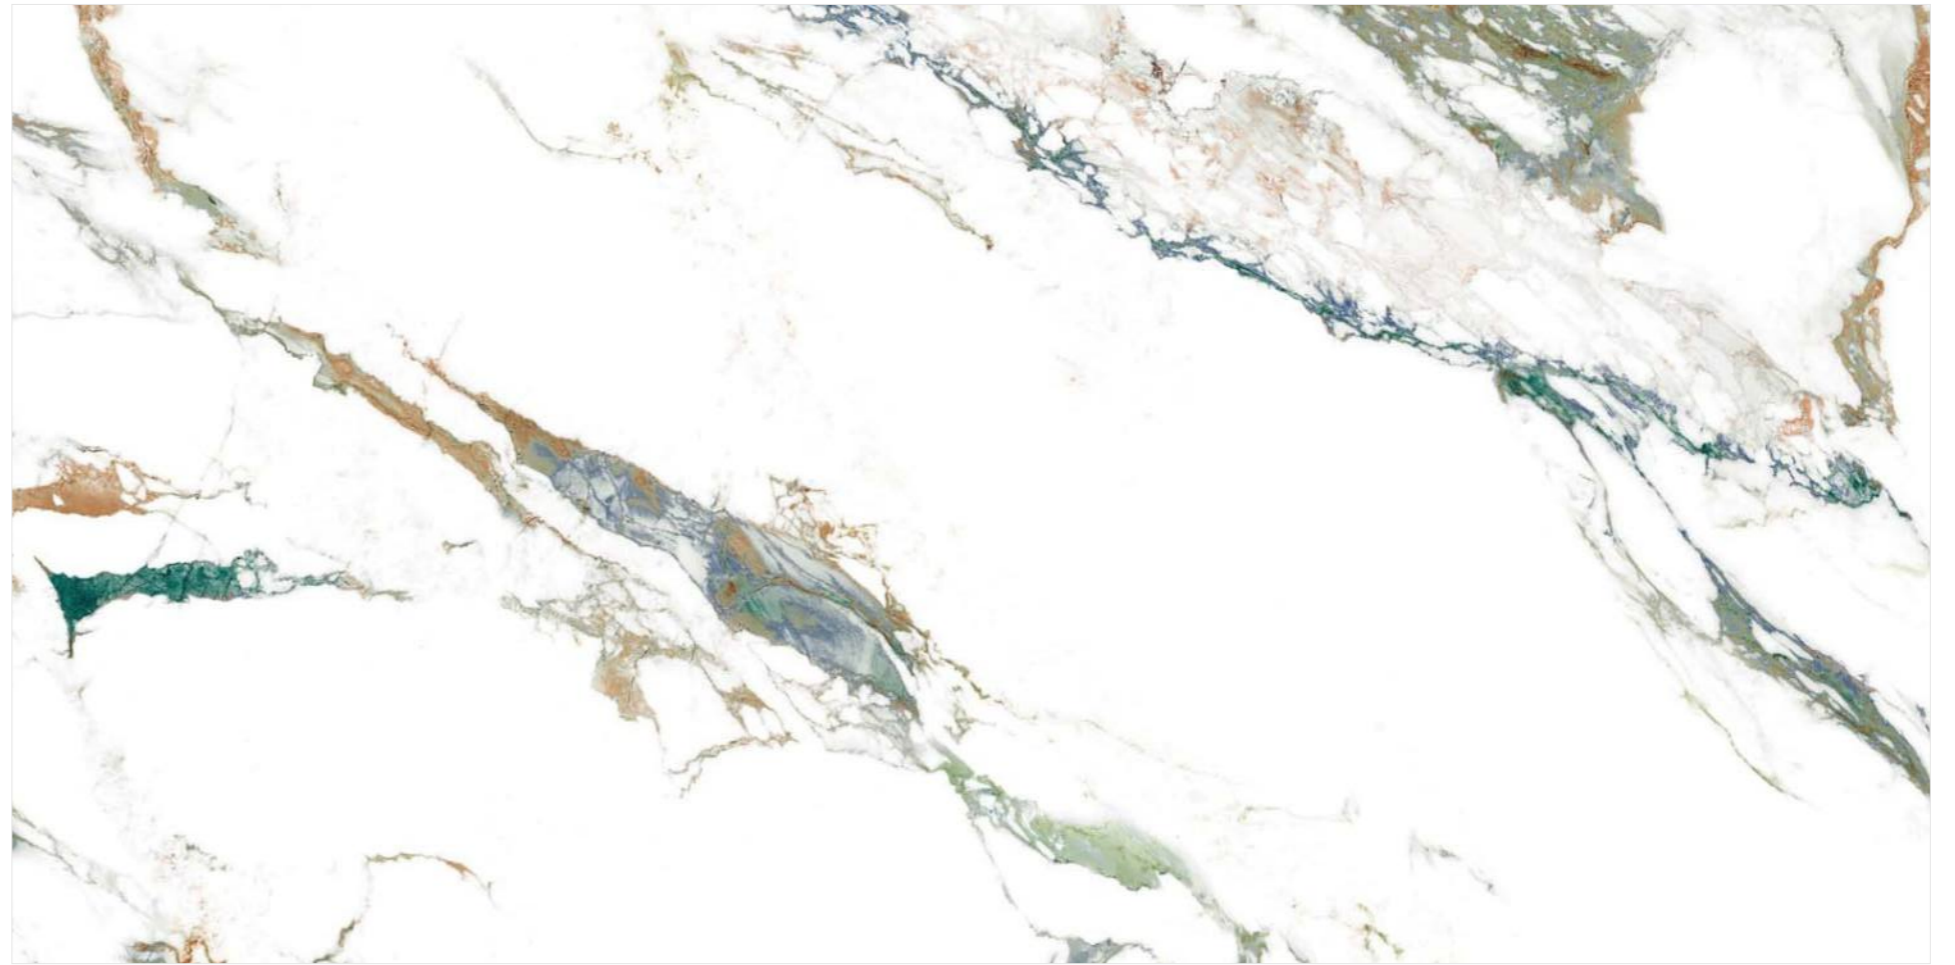

QUEBE MULTI

800x1600 mm
High Glossy

Touch for Virtual

04