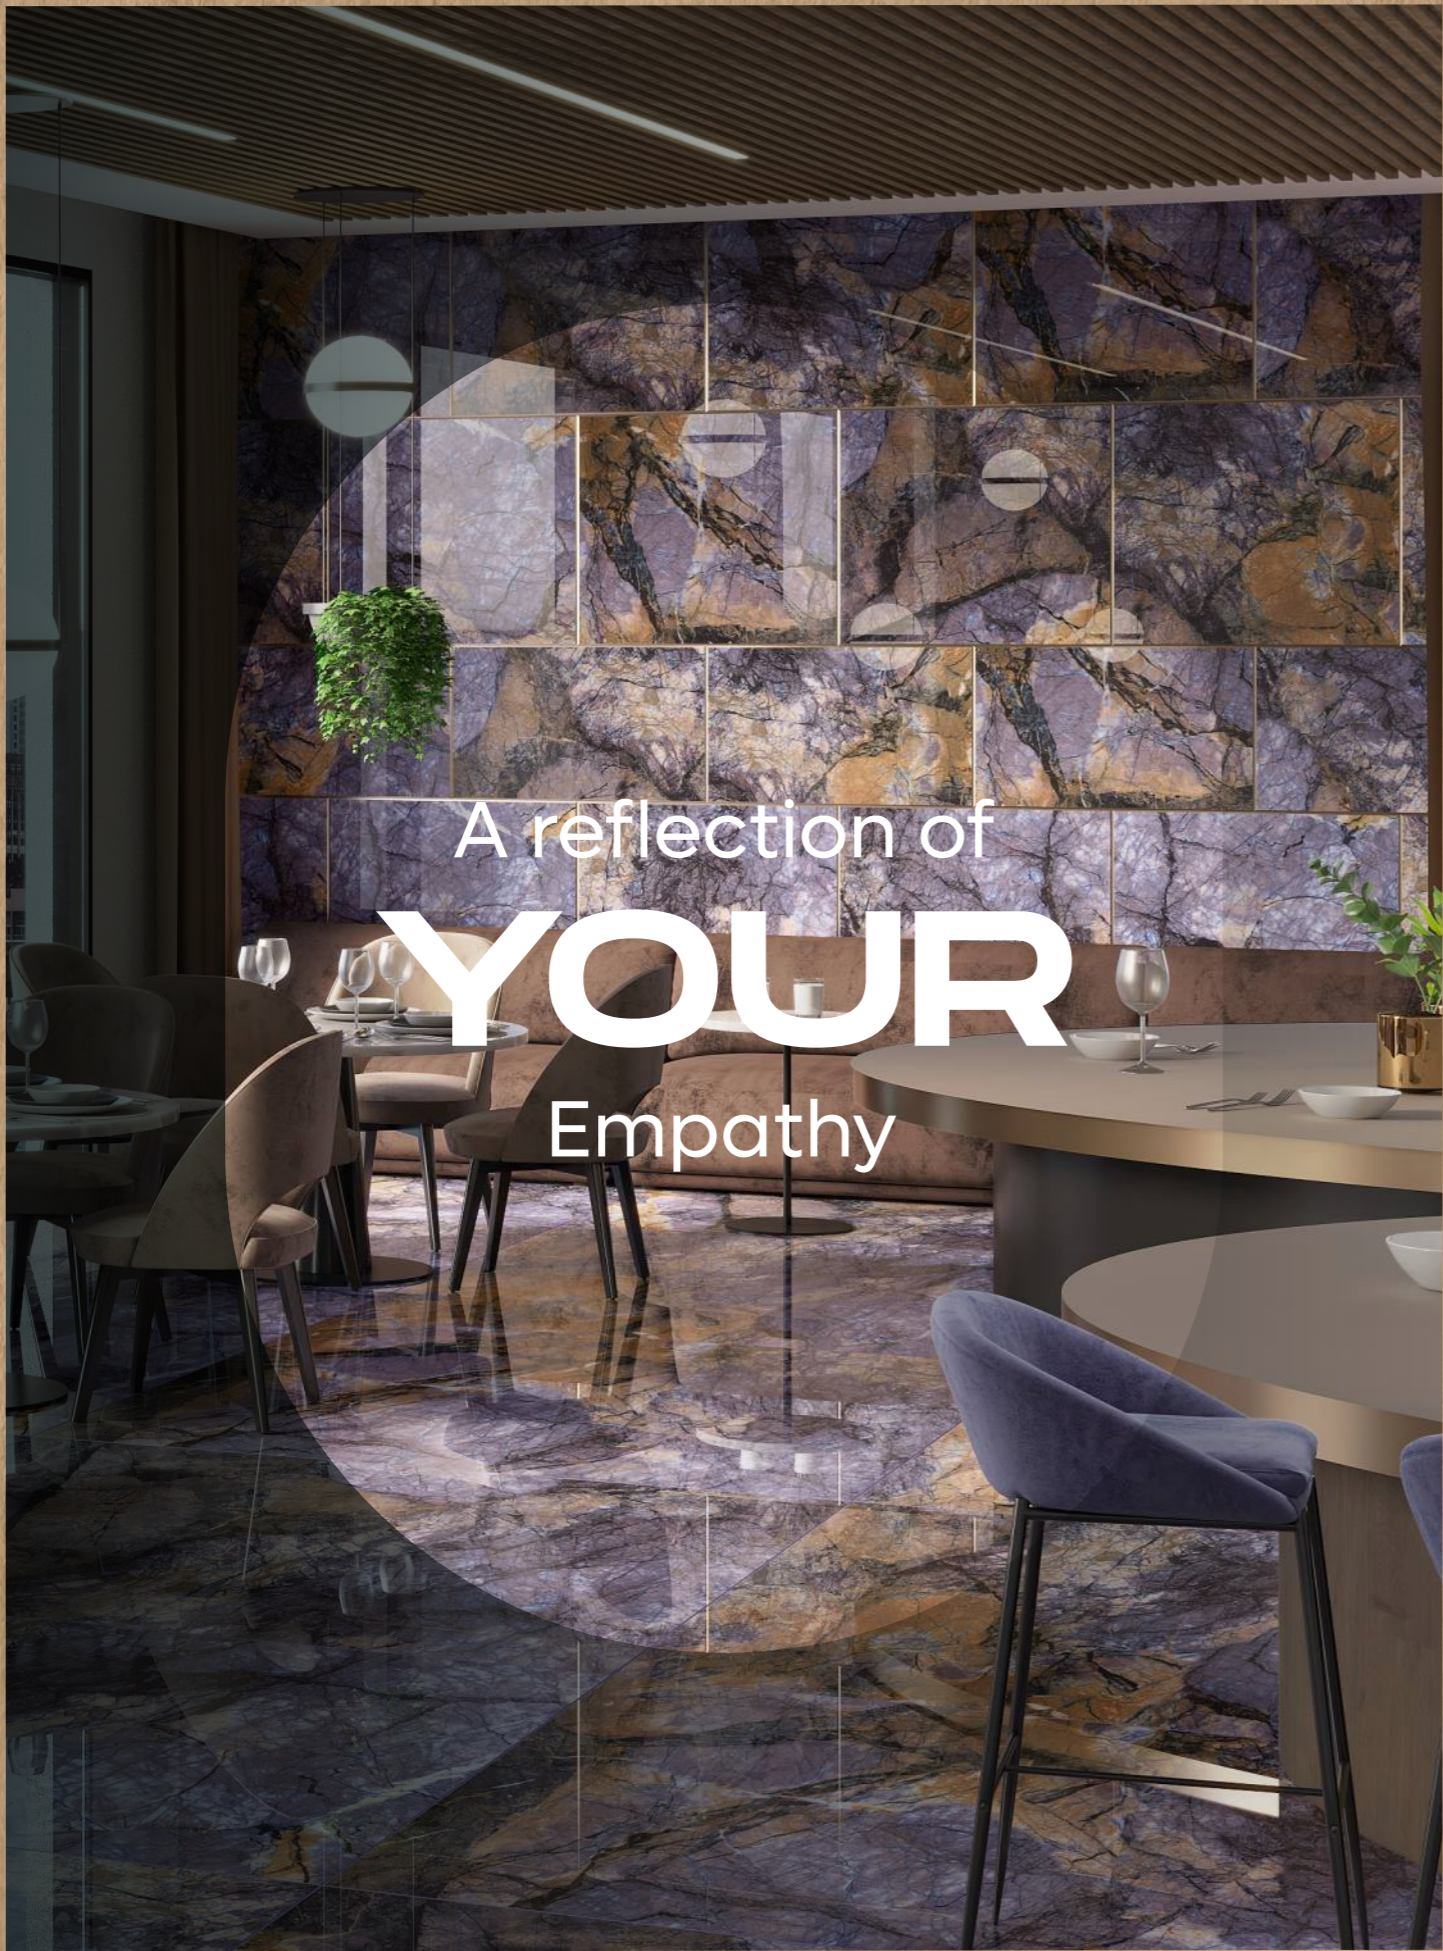

**elements of the
nature**

SKY ONYX

800x1600 mm
High Glossy

Touch for Virtual

04

A reflection of
YOUR
Empathy

MIRROR
COLLECTION

ZUMA
PURPLE