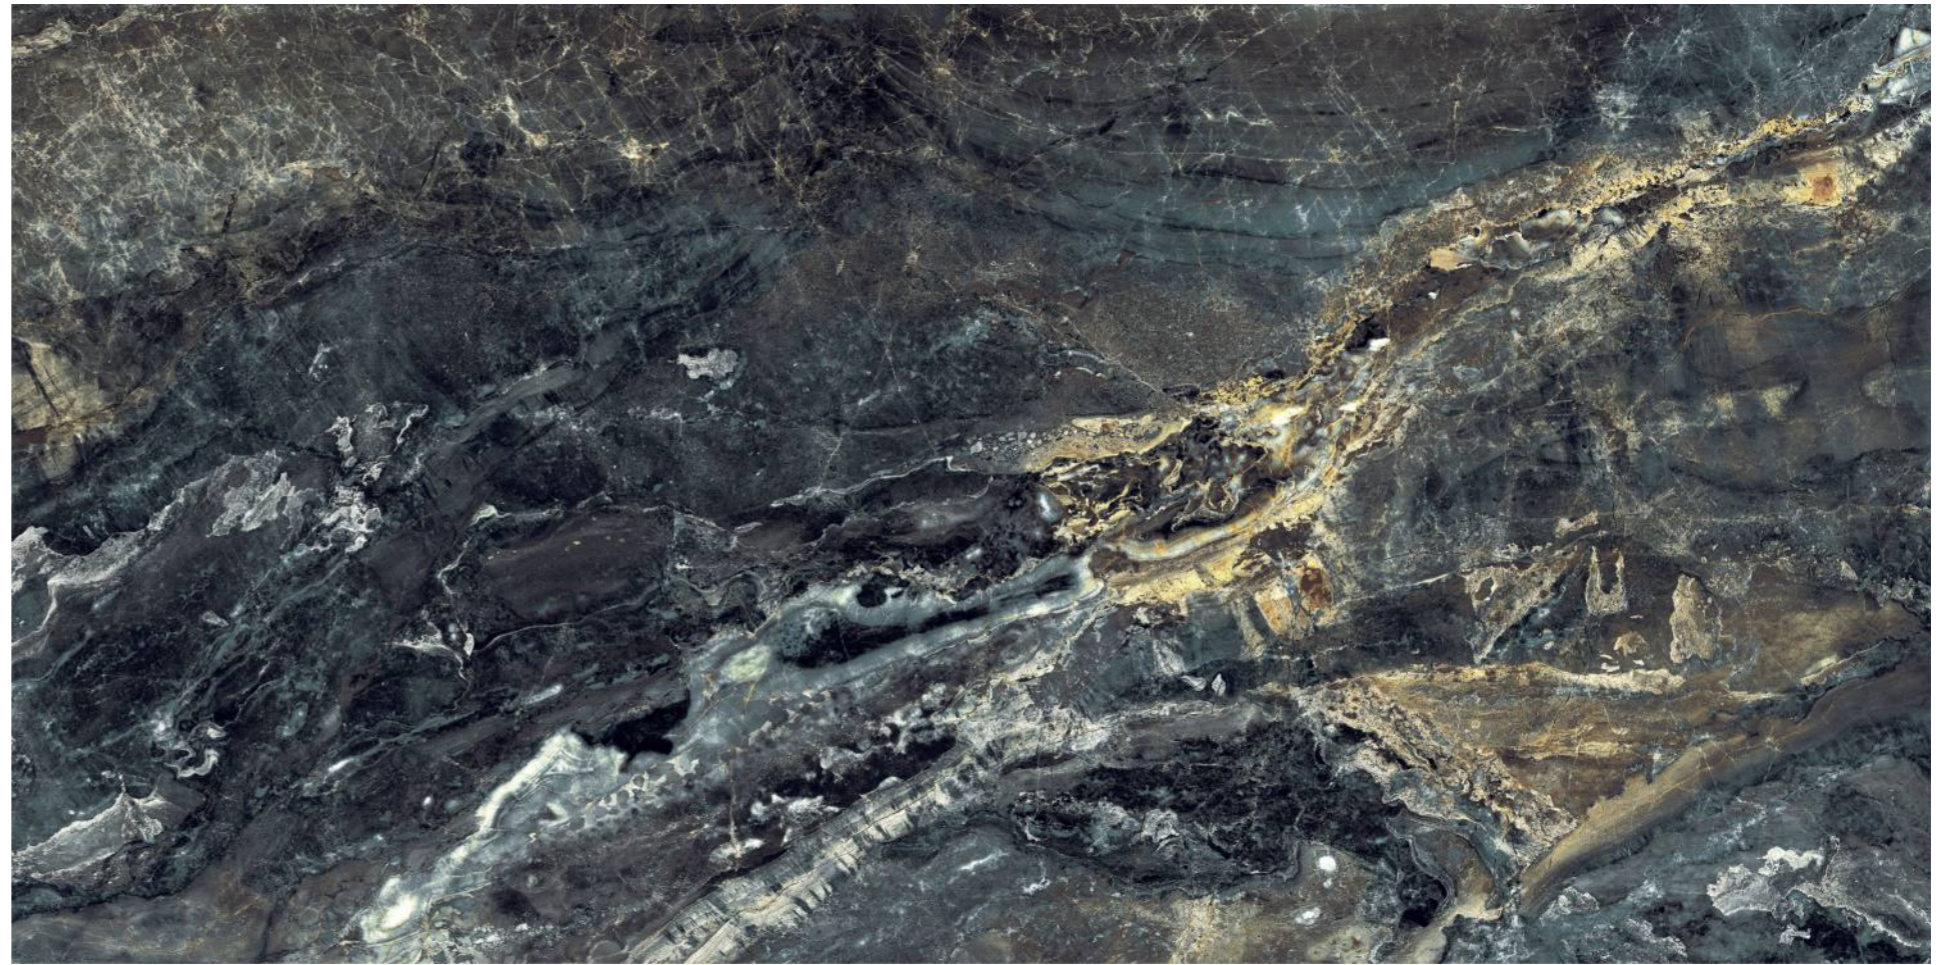

**BRECHE
DUMAS**

BRECHE DUMAS

800x1600 mm

HIGH GLOSSY COLLECTION

**elements of the
nature**

BRECHE DUMAS

800x1600 mm
High Glossy

Touch for Virtual