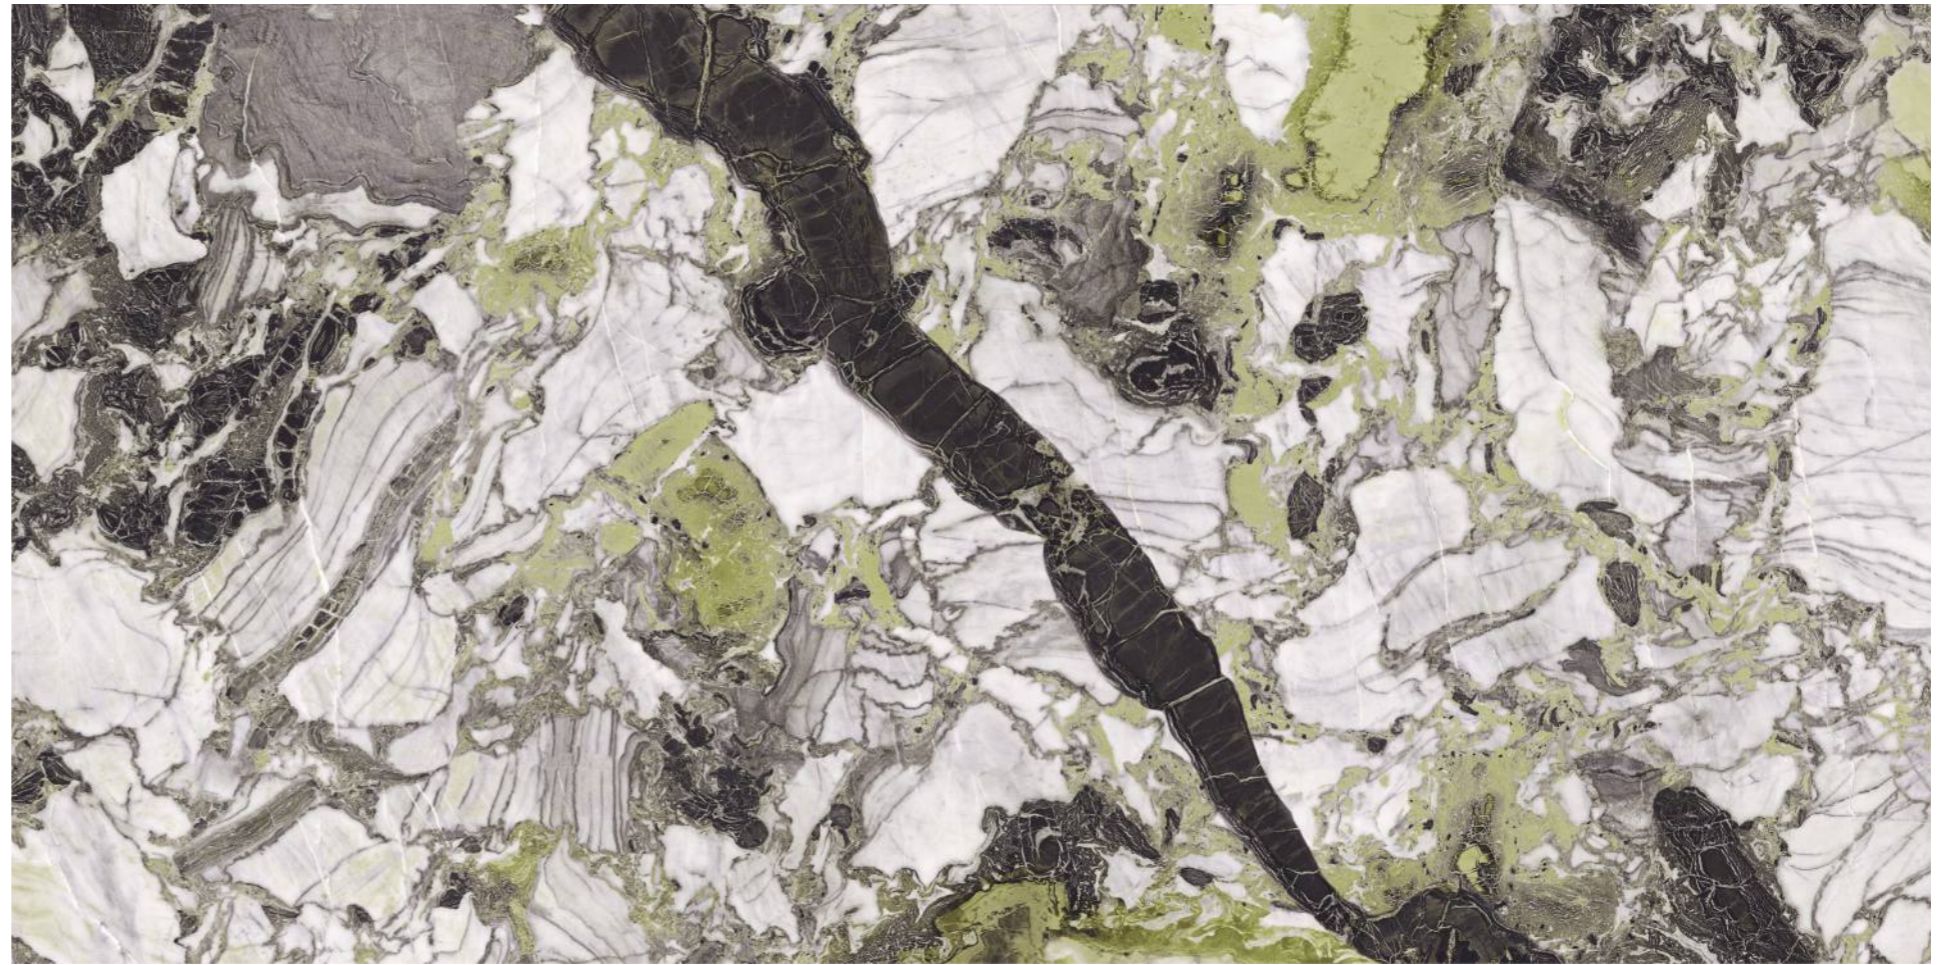

EMERALD JADE