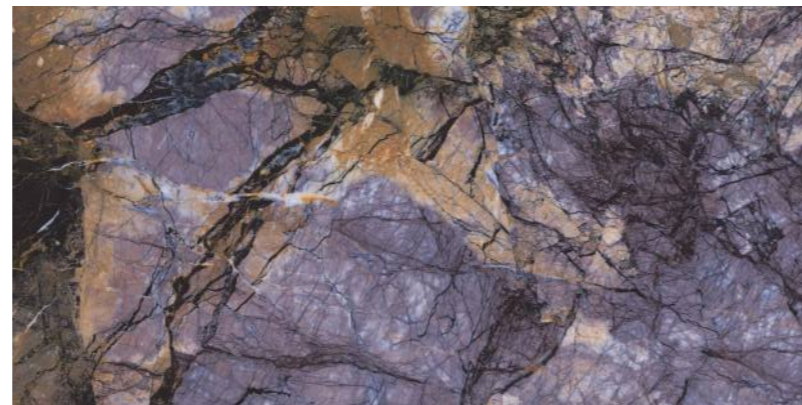

ZUMA PURPLE

800x1600 mm

HIGH GLOSSY COLLECTION

**elements of the
nature**

ZUMA PURPLE

800x1600 mm
High Glossy

Touch for Virtual

04