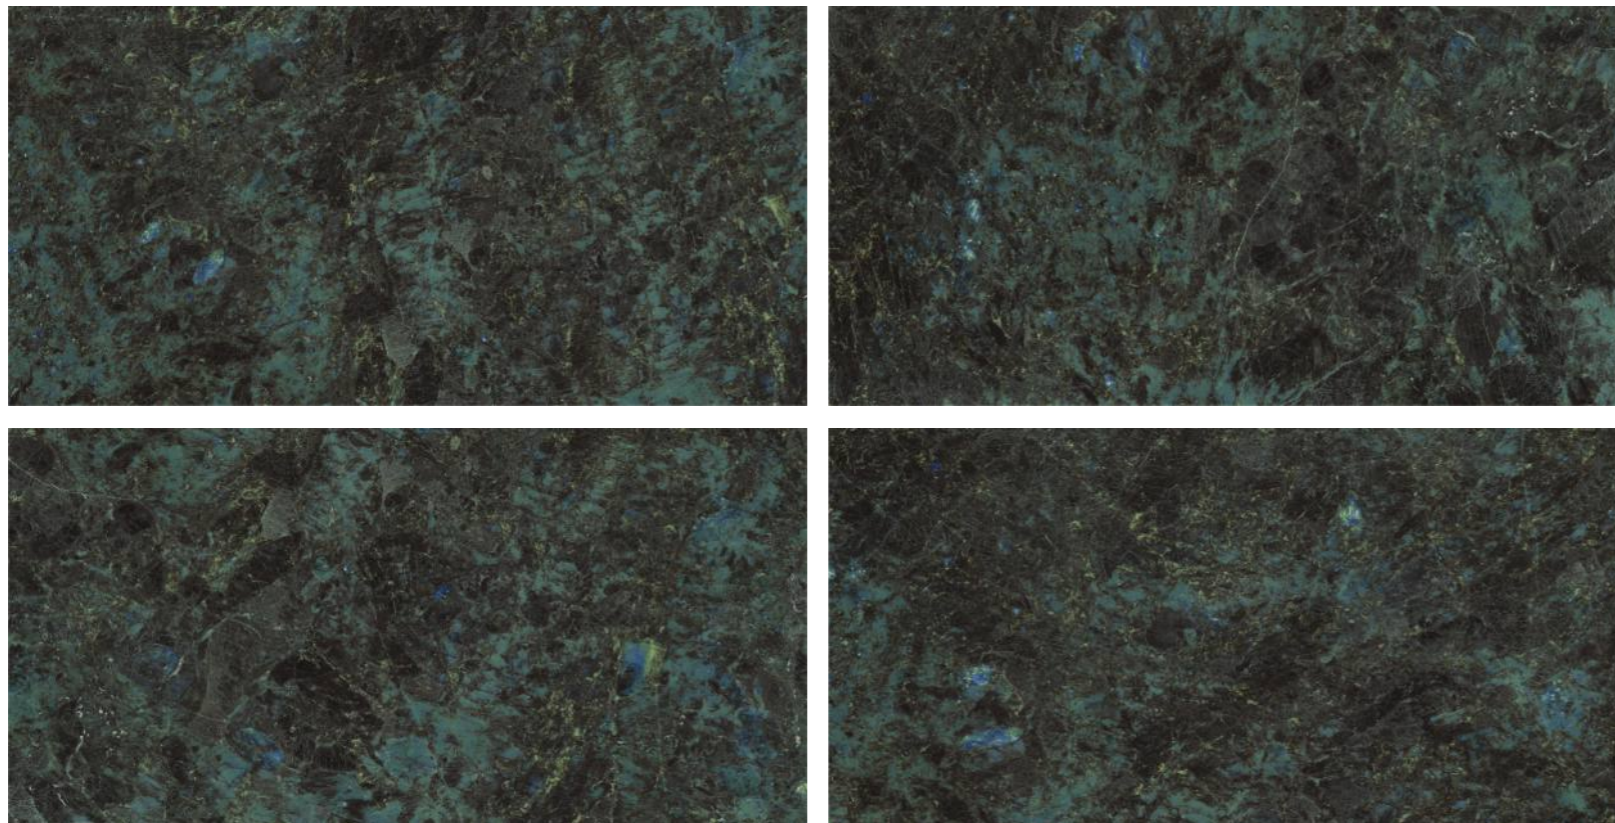

MIRROR
COLLECTION

**RAIN
FOREST**

RAIN FOREST

800x1600 mm

HIGH GLOSSY COLLECTION

**elements of the
nature**

RAIN FOREST

800x1600 mm
High Glossy