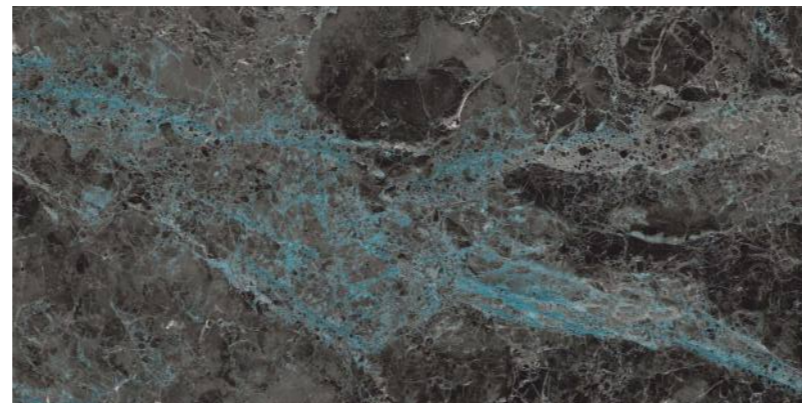

**elements of the
nature**

ICARIA AQUA

800x1600 mm
High Glossy

Touch for Virtual

04

A reflection of
YOUR
Fantasy

MIRROR
COLLECTION

**JADORE
BLACK**