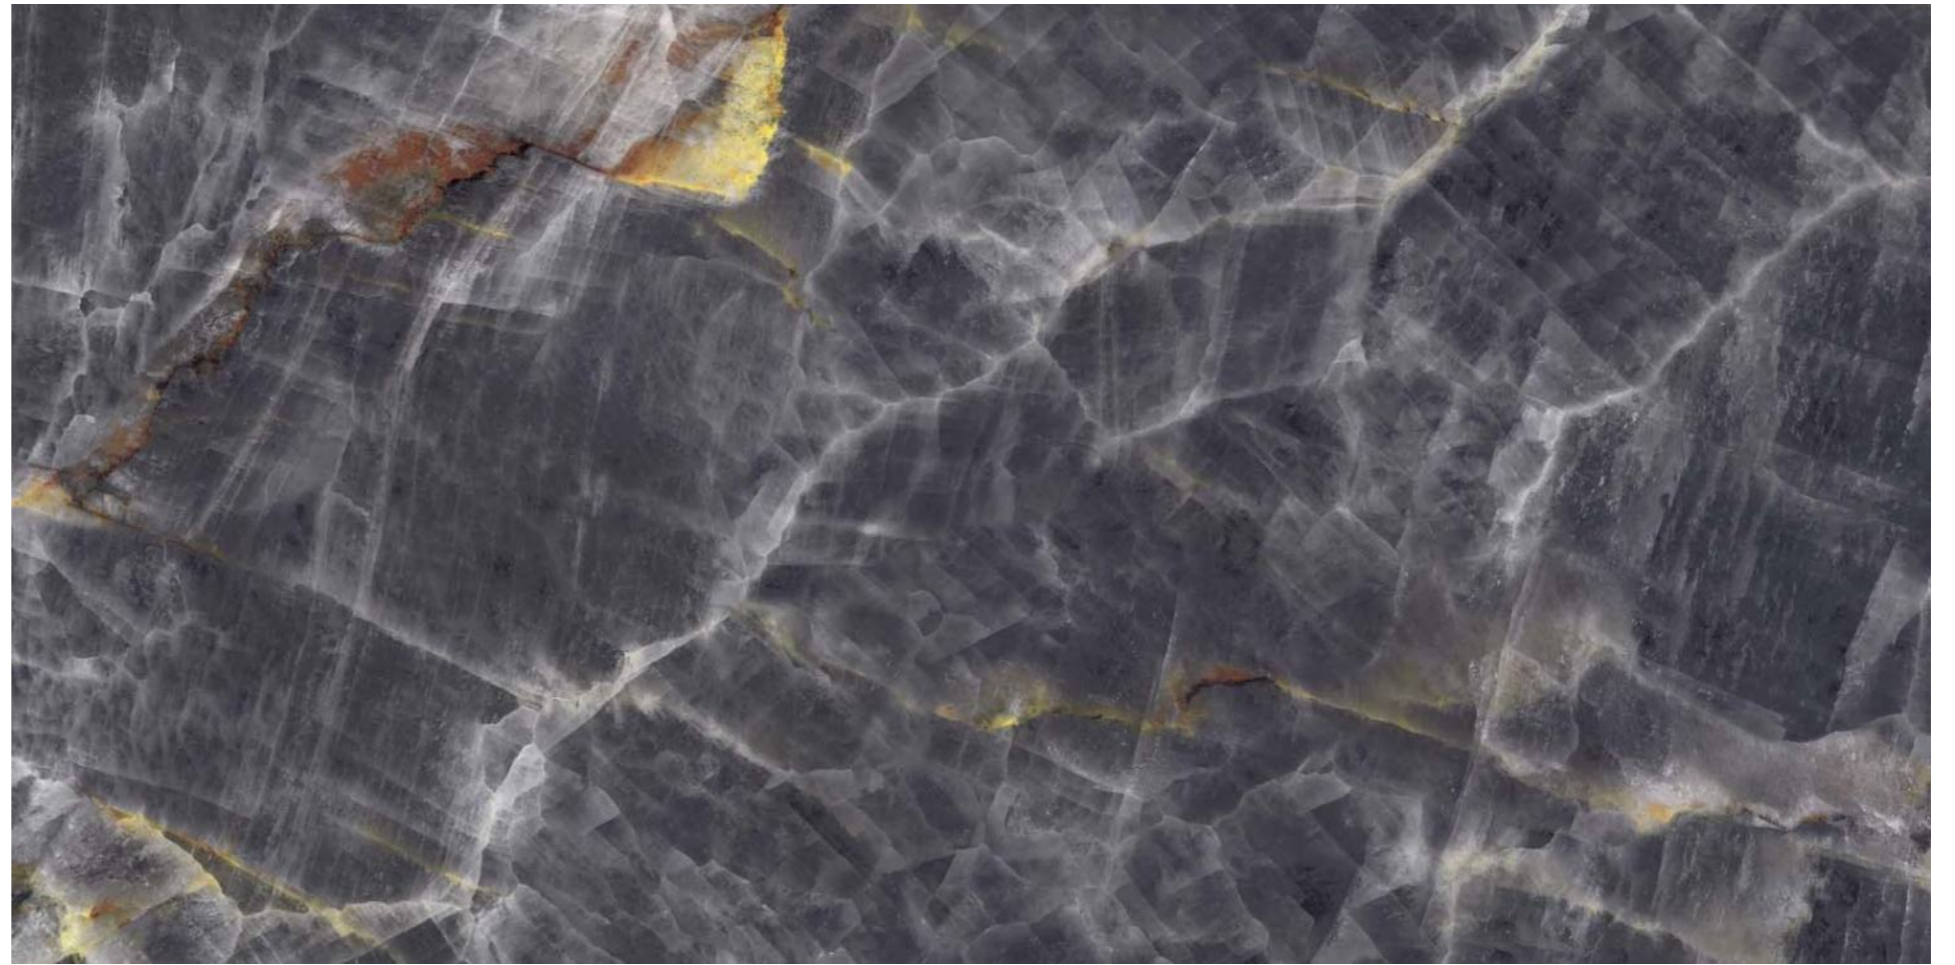

JADORE BLACK