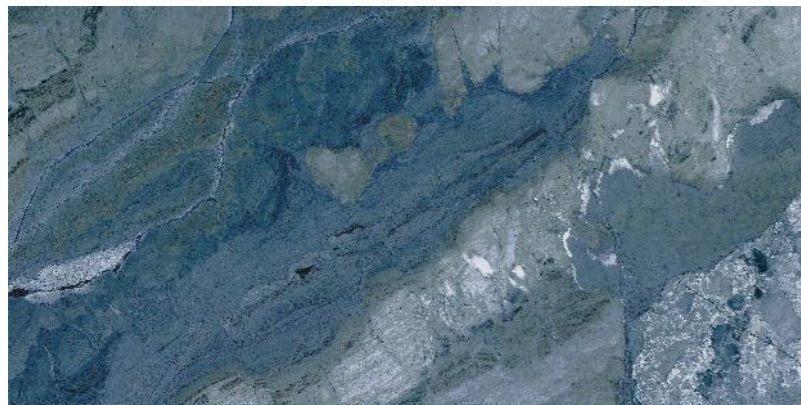

ANGEL OCEAN

800x1600 mm
High Glossy

Touch for Virtual

04