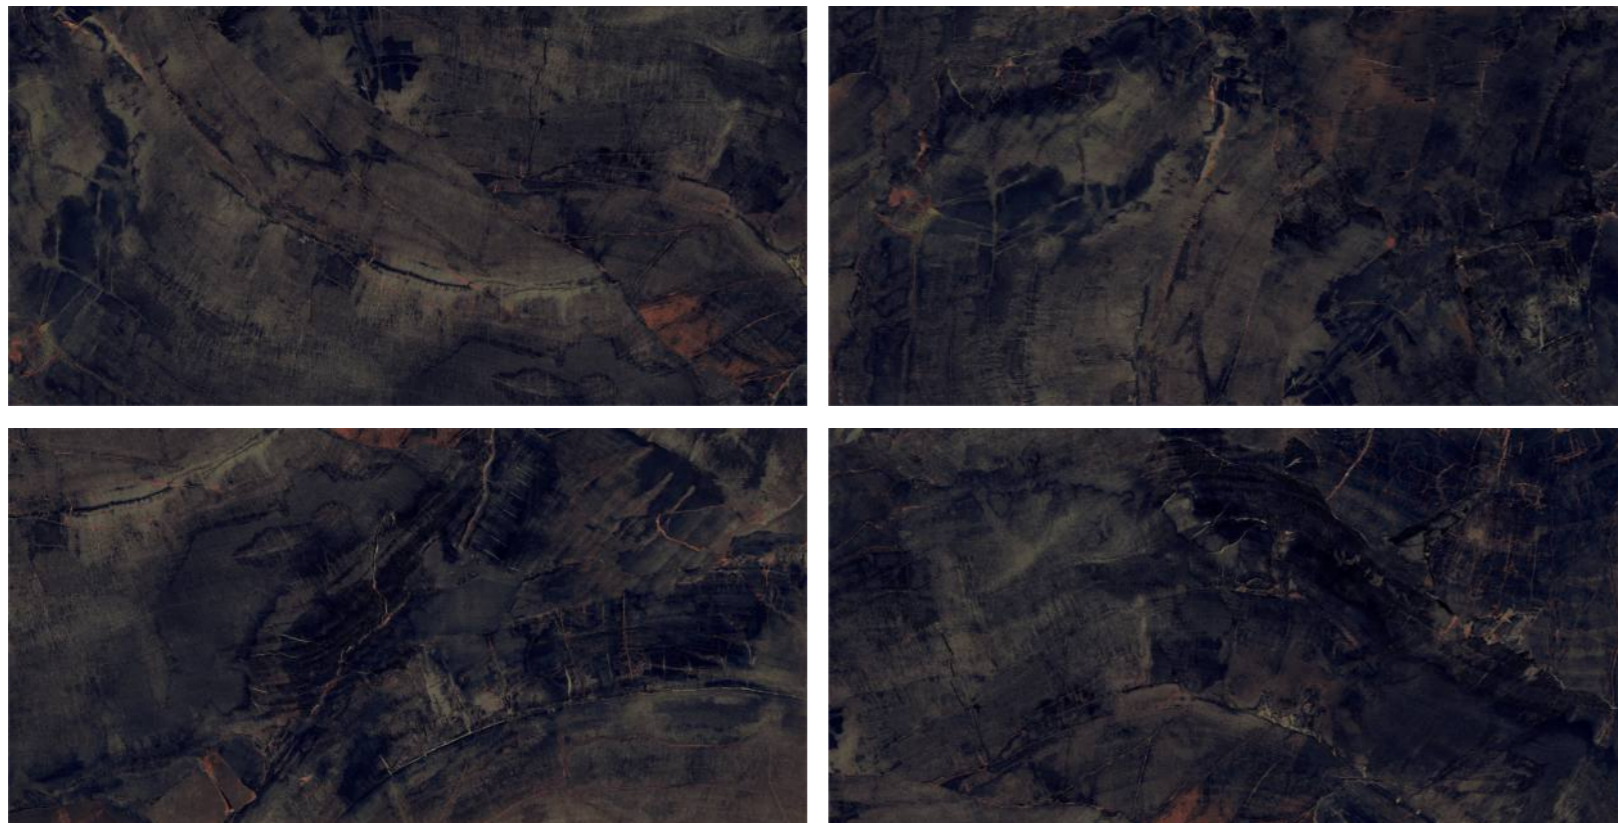

800x1600 mm
High Glossy

Touch for Virtual

04