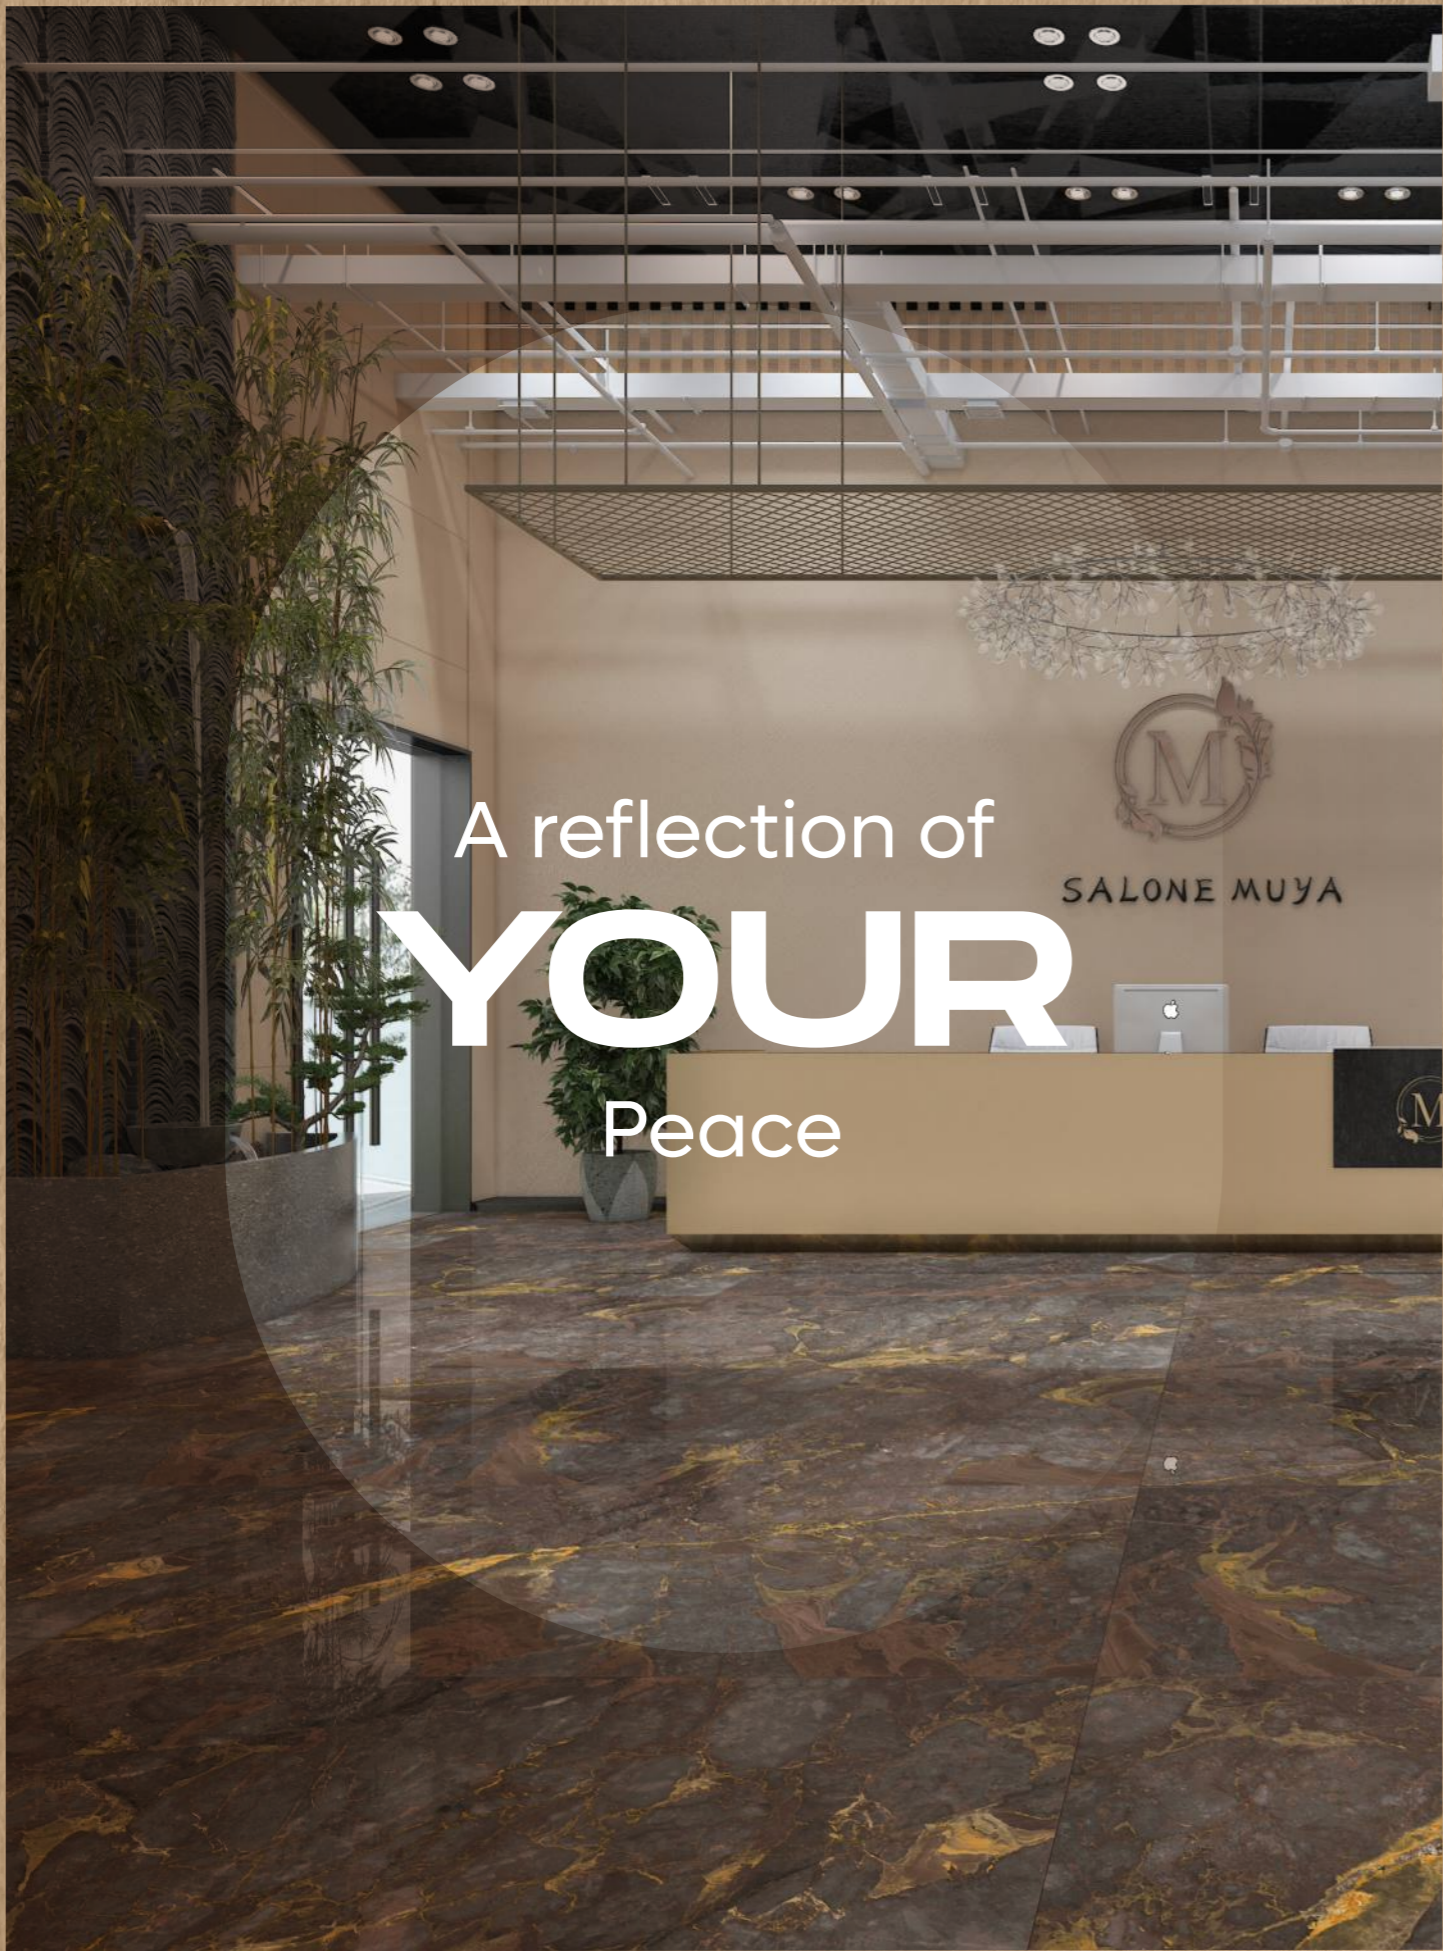

**elements of the
nature**

OBICO BROWN

800x1600 mm
High Glossy

Touch for Virtual

04

A reflection of
YOUR
Peace

MIRROR
COLLECTION

**PURPLE
MING**