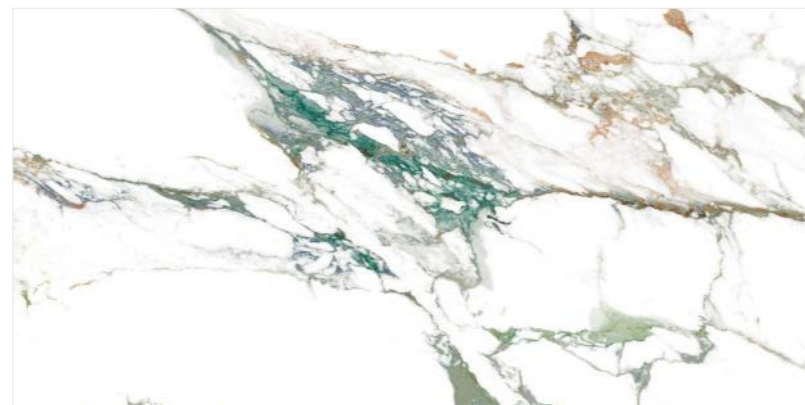

QUEBE MULTI

800x1600 mm
HIGH GLOSSY COLLECTION

**elements of the
nature**

QUEBE MULTI

800x1600 mm
High Glossy

Touch for Virtual

04

A reflection of
YOUR
Pride