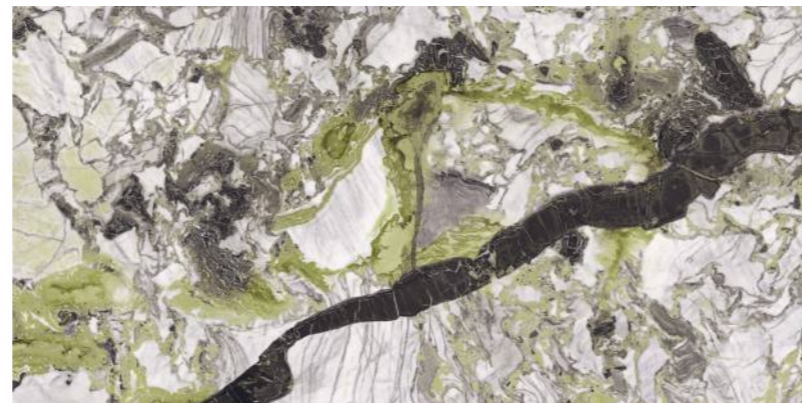

EMERALD JADE

800x1600 mm
HIGH GLOSSY COLLECTION

**elements of the
nature**

EMERALD JADE

800x1600 mm
High Glossy

Touch for Virtual
360°

04

A reflection of