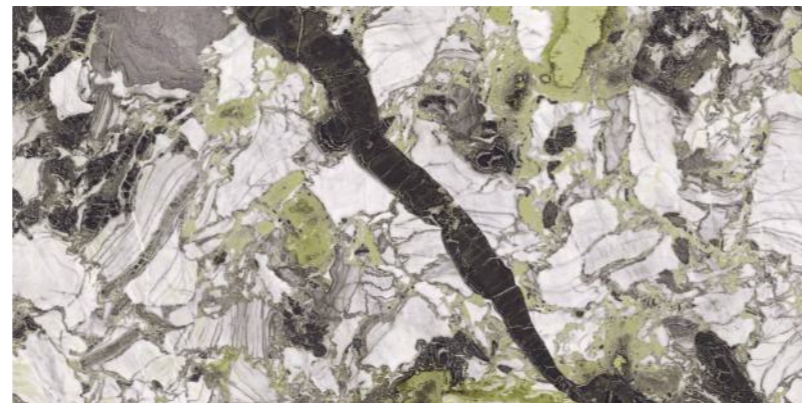

EMERALD JADE

800x1600 mm
HIGH GLOSSY COLLECTION

**elements of the
nature**

EMERALD JADE

800x1600 mm
High Glossy

Touch for Virtual
360°

04

A reflection of