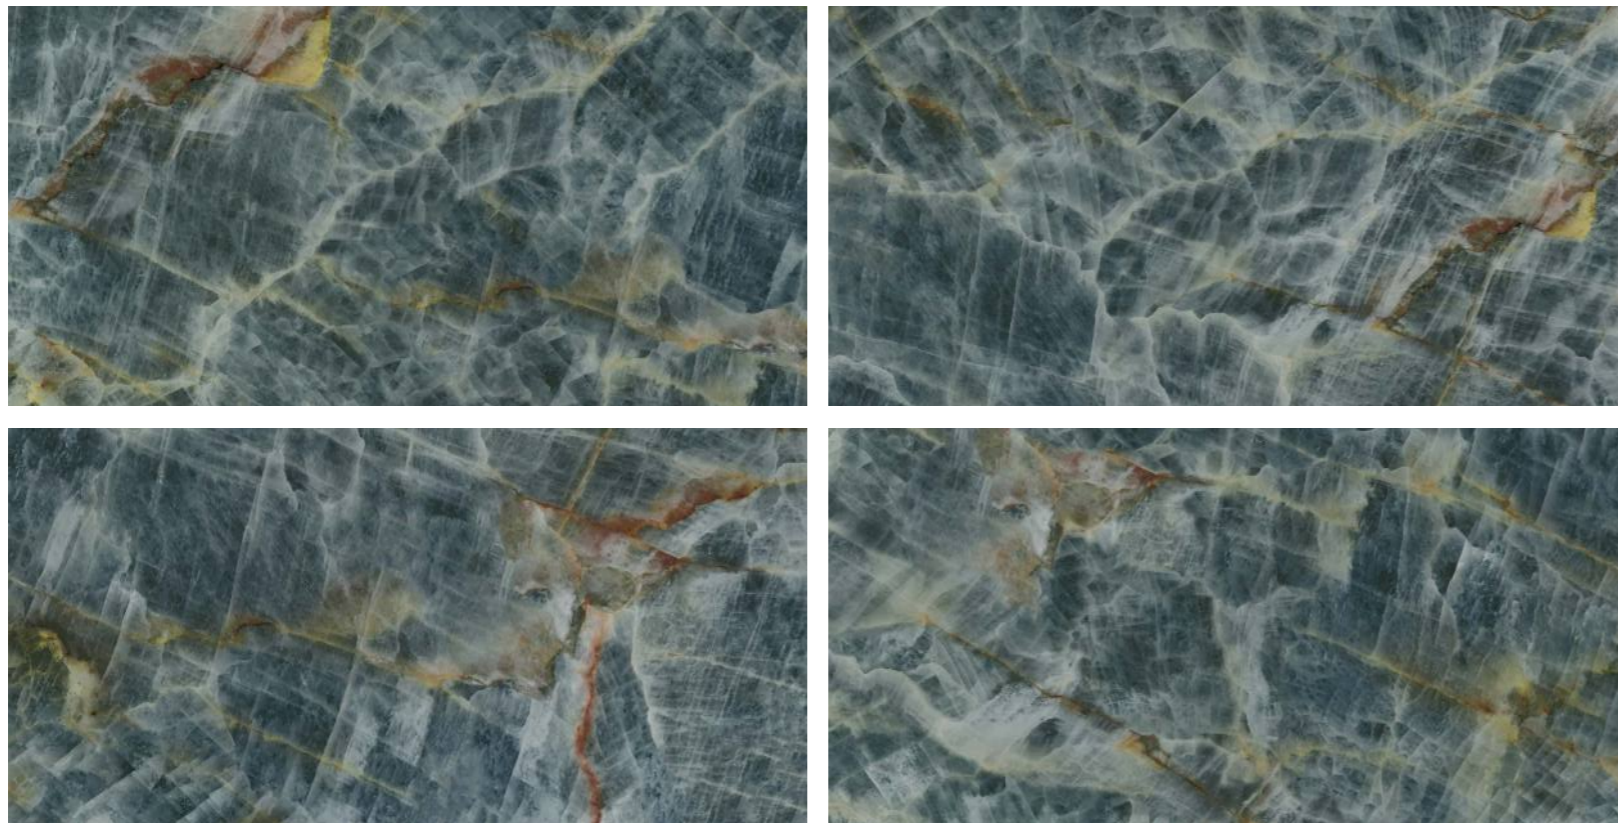

MIRROR
COLLECTION

**JADORE
FERN**

JADORE FERN

800x1600 mm
HIGH GLOSSY COLLECTION

**elements of the
nature**

JADORE FERN

800x1600 mm
High Glossy

Touch for Virtual