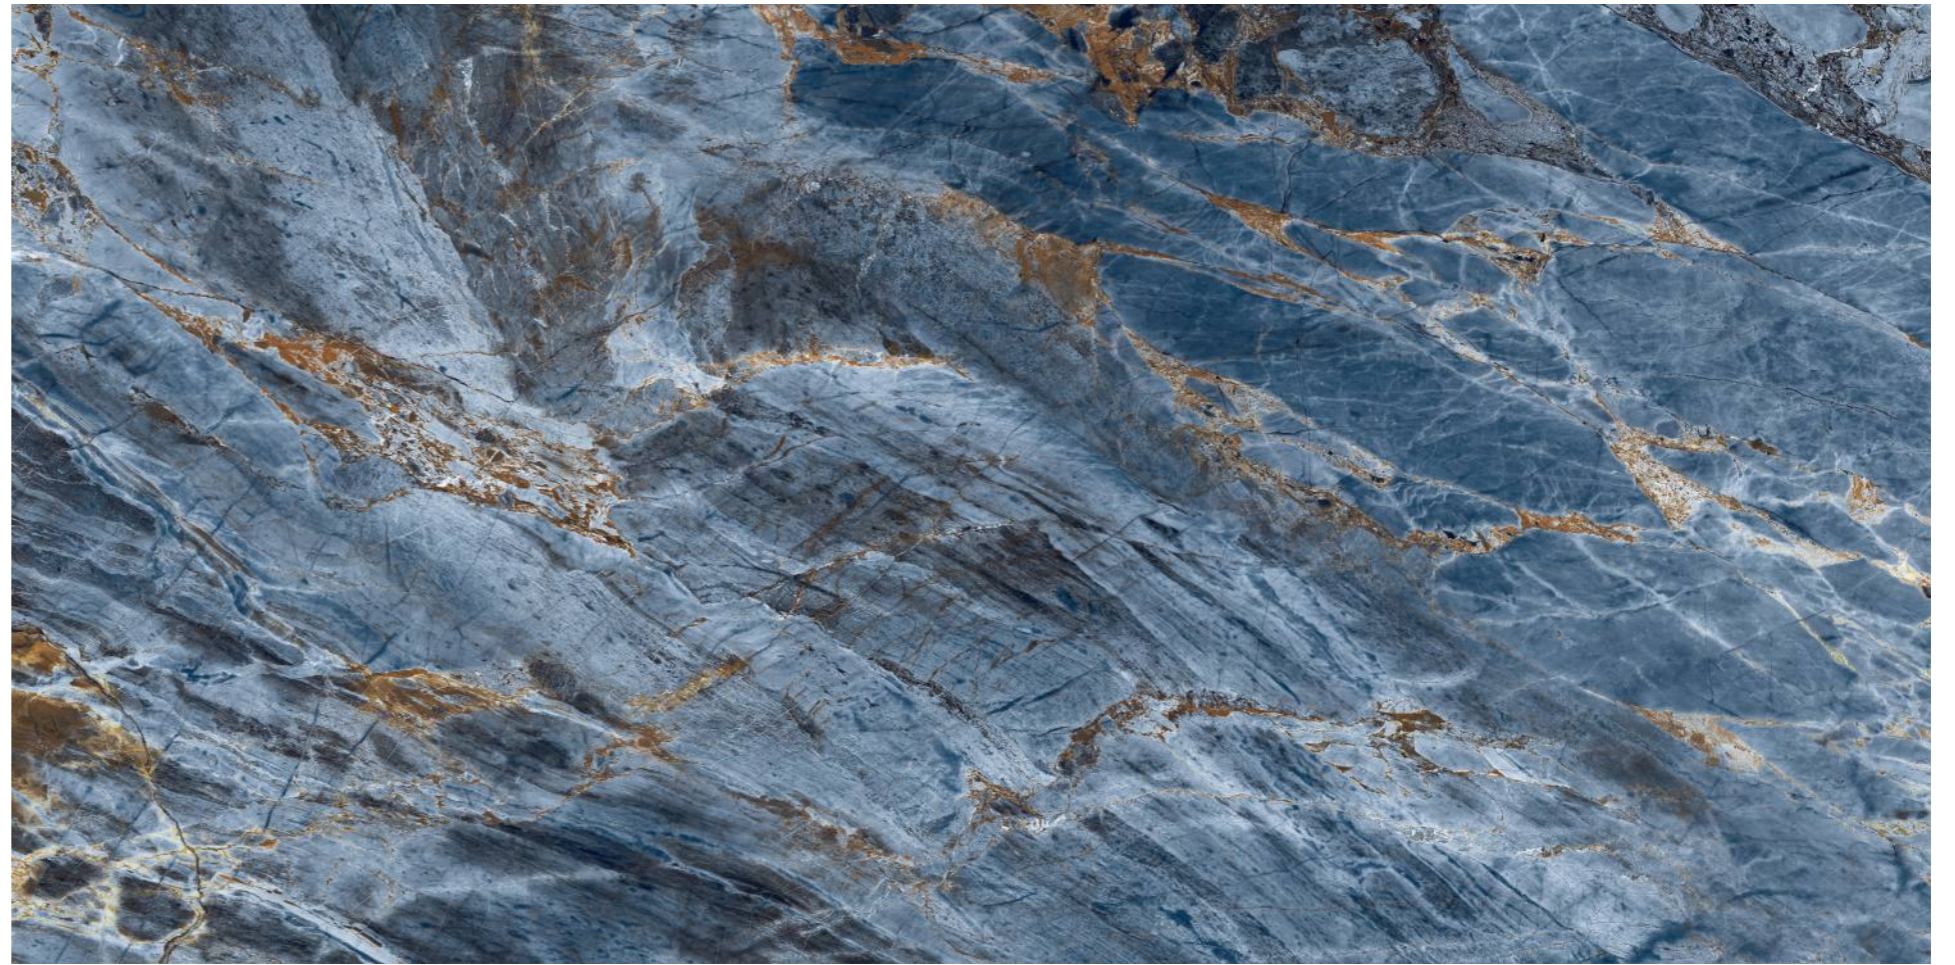

MIRROR
COLLECTION

**NATURE
BLUE**

NATURE BLUE

800x1600 mm
HIGH GLOSSY COLLECTION

**elements of the
nature**

NATURE BLUE

800x1600 mm
High Glossy

Touch for Virtual
360°