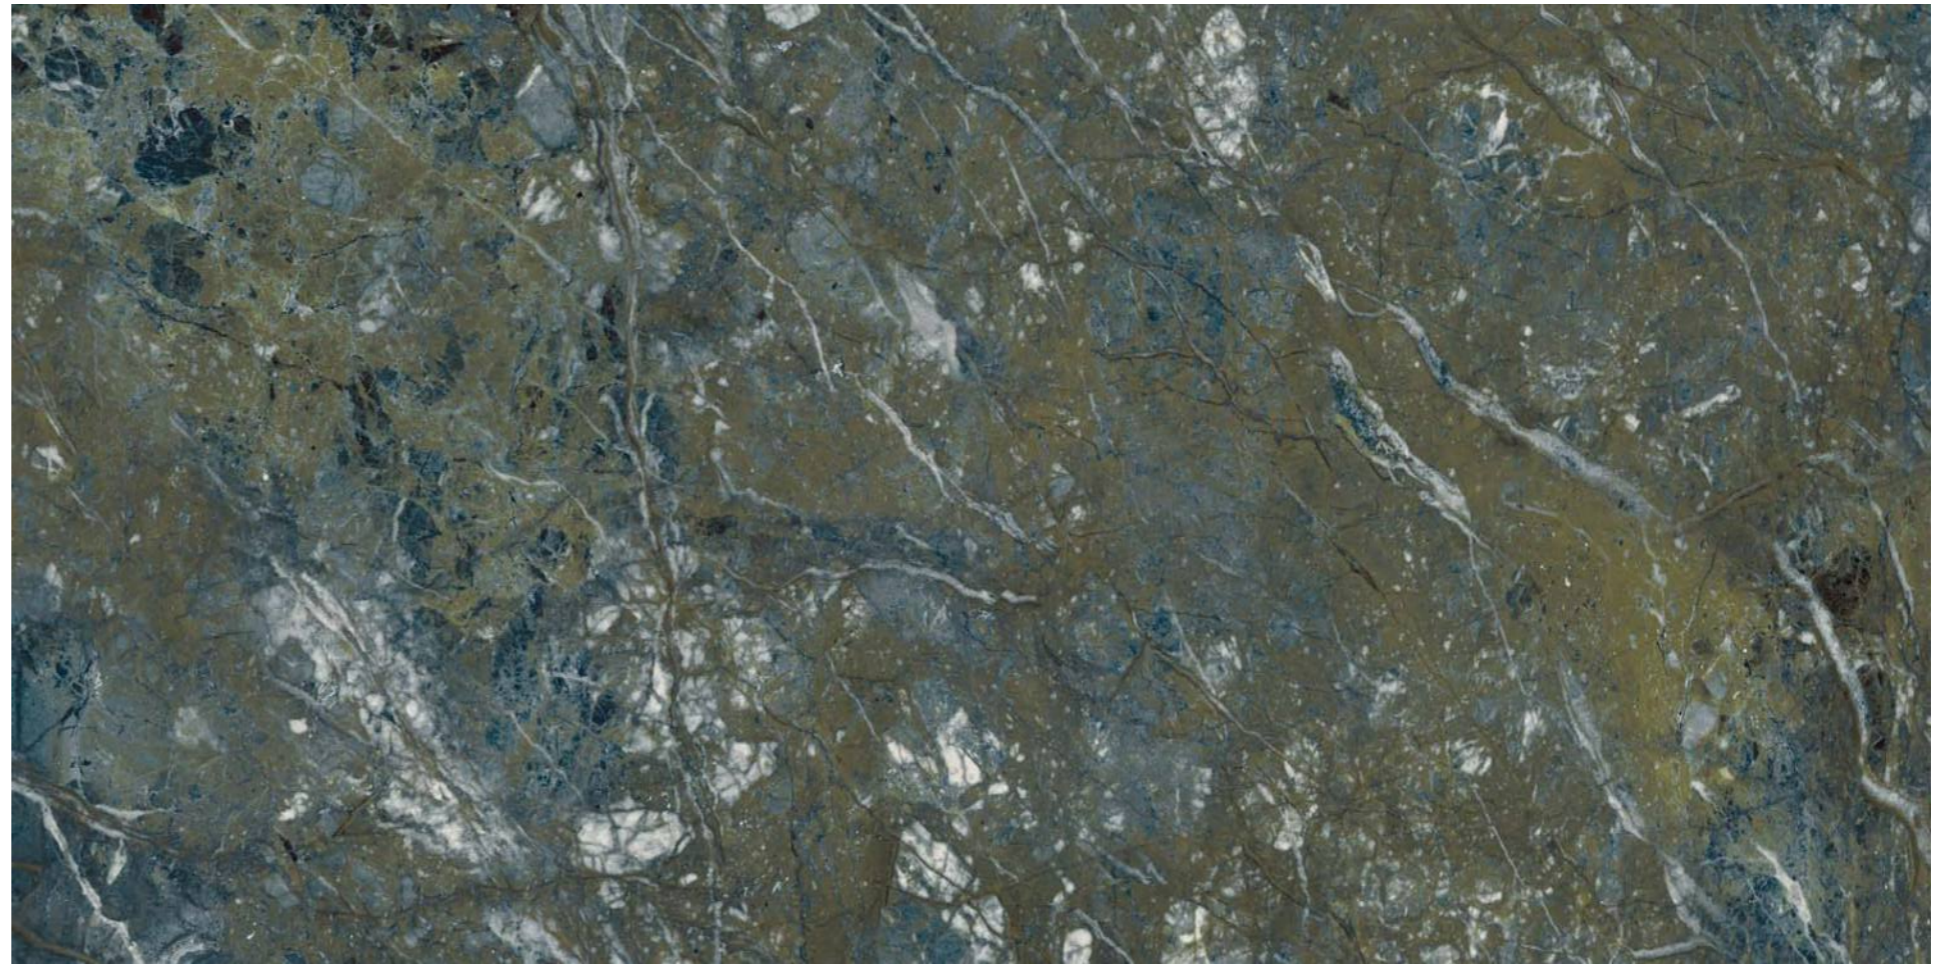

**elements of the
nature**

DOMOKOS VERDE

800x1600 mm
High Glossy

Touch for Virtual
360°

04

A reflection of
YOUR
Trust

MIRROR
COLLECTION

**EMERALD
JADE**