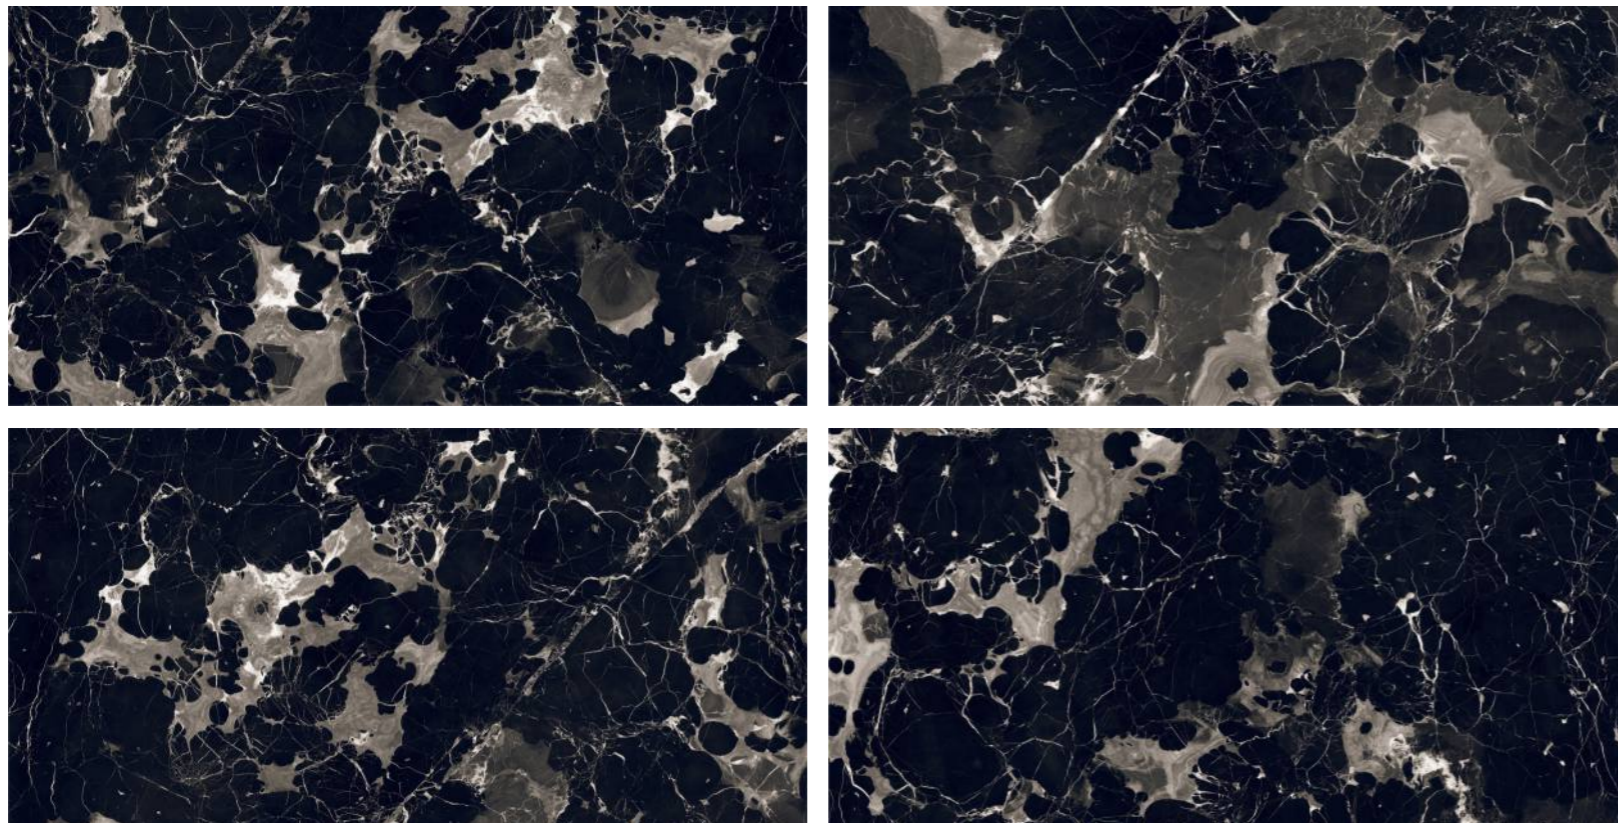

800x1600 mm
High Glossy

Touch for Virtual
360°

04