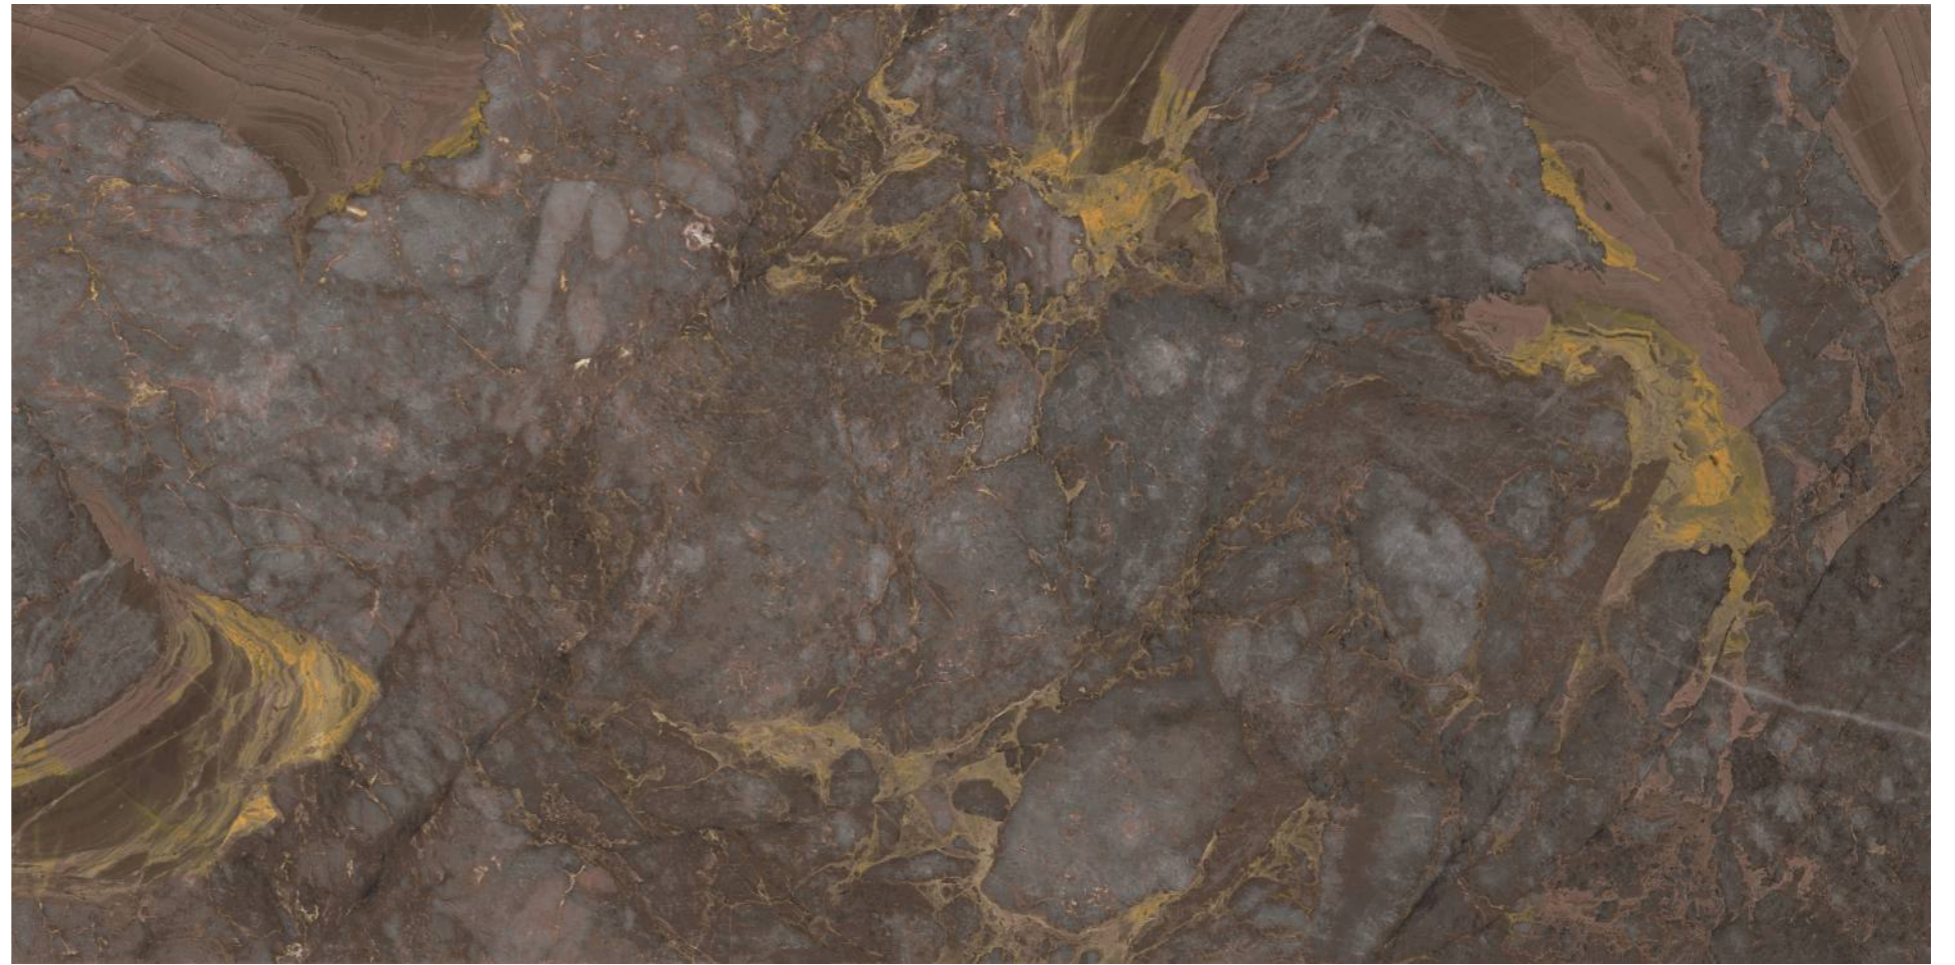

M
SALONE MUVA

PURPLE MING

800x1600 mm
HIGH GLOSSY COLLECTION

**elements of the
nature**

PURPLE MING

800x1600 mm
High Glossy

Touch for Virtual

04