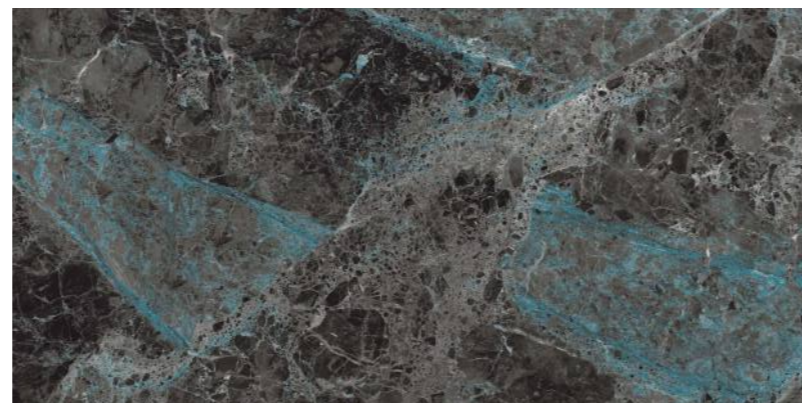

**elements of the
nature**

ICARIA AQUA

800x1600 mm
High Glossy

Touch for Virtual

04

A reflection of
YOUR
Fantasy

MIRROR
COLLECTION

**JADORE
BLACK**