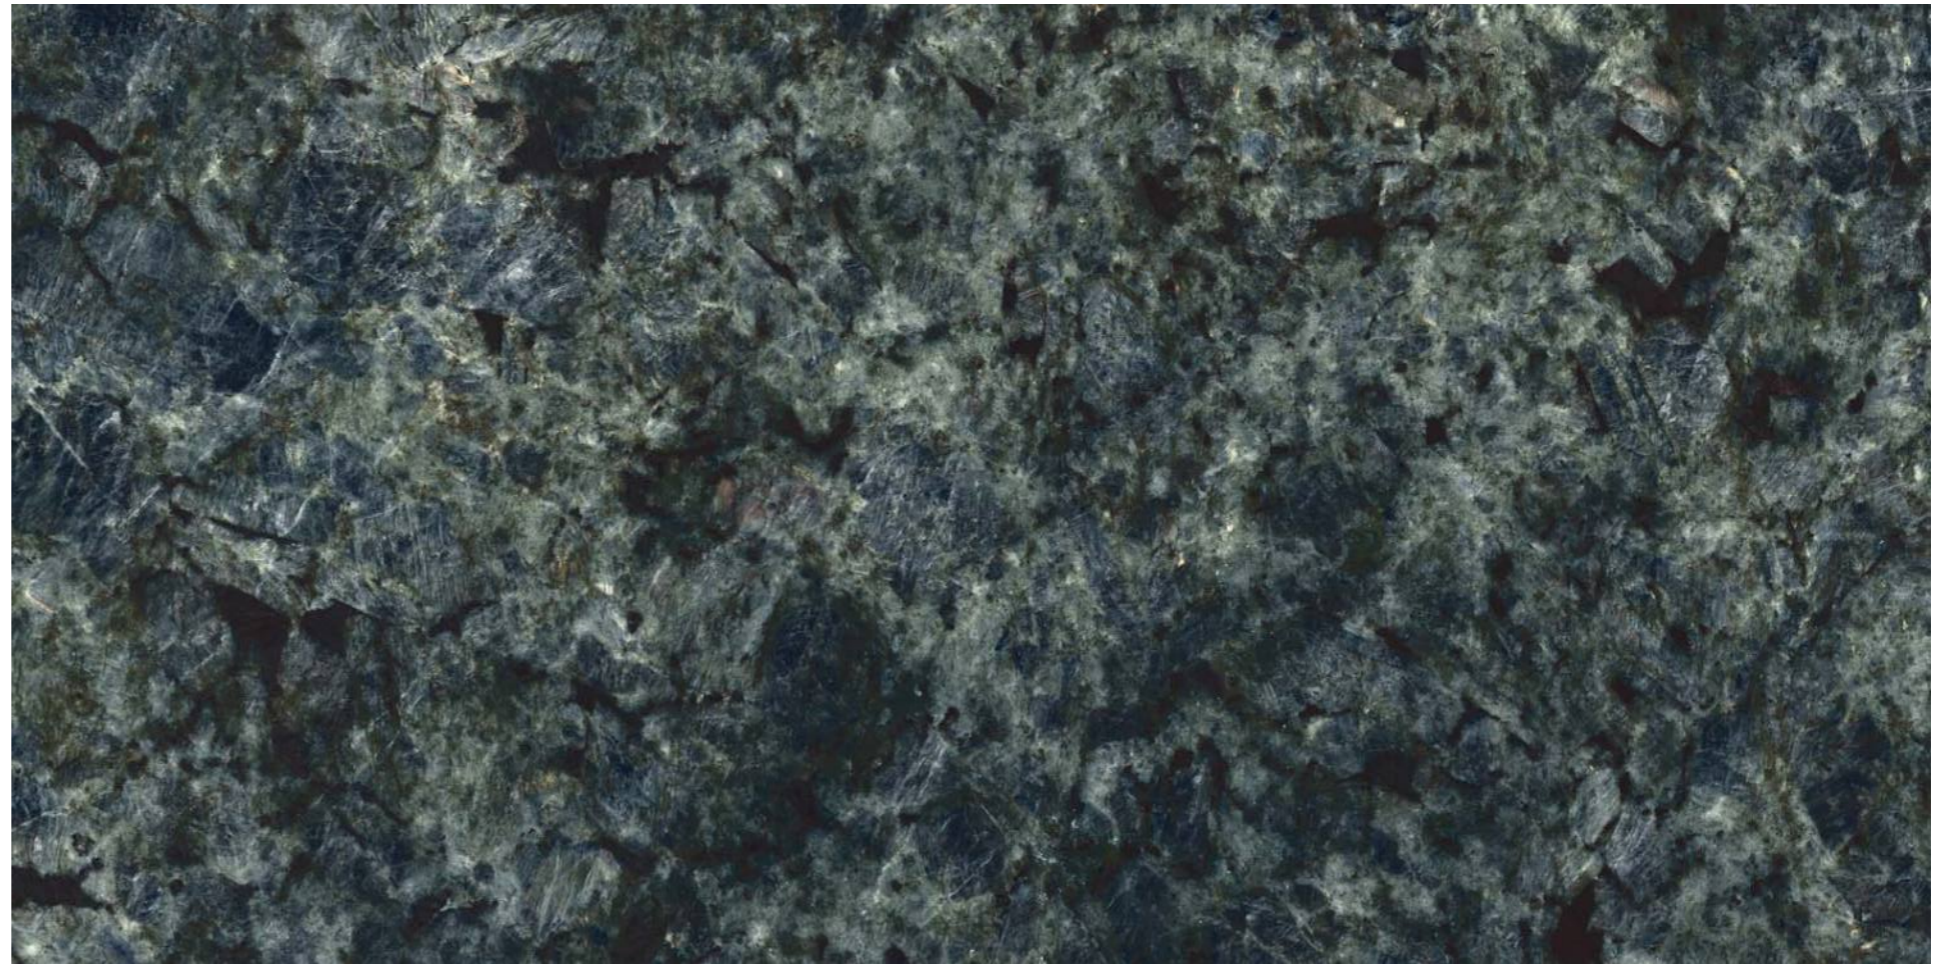

**ARACRUZ
BLUE**

ARACRUZ BLUE

800x1600 mm
HIGH GLOSSY COLLECTION

**elements of the
nature**

ARACRUZ BLUE

800x1600 mm
High Glossy

Touch for Virtual

04