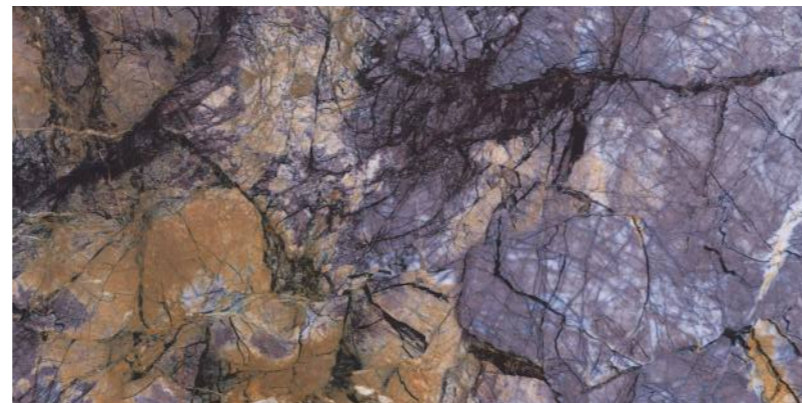

ZUMA PURPLE

800x1600 mm

HIGH GLOSSY COLLECTION

**elements of the
nature**

ZUMA PURPLE

800x1600 mm
High Glossy

Touch for Virtual

04