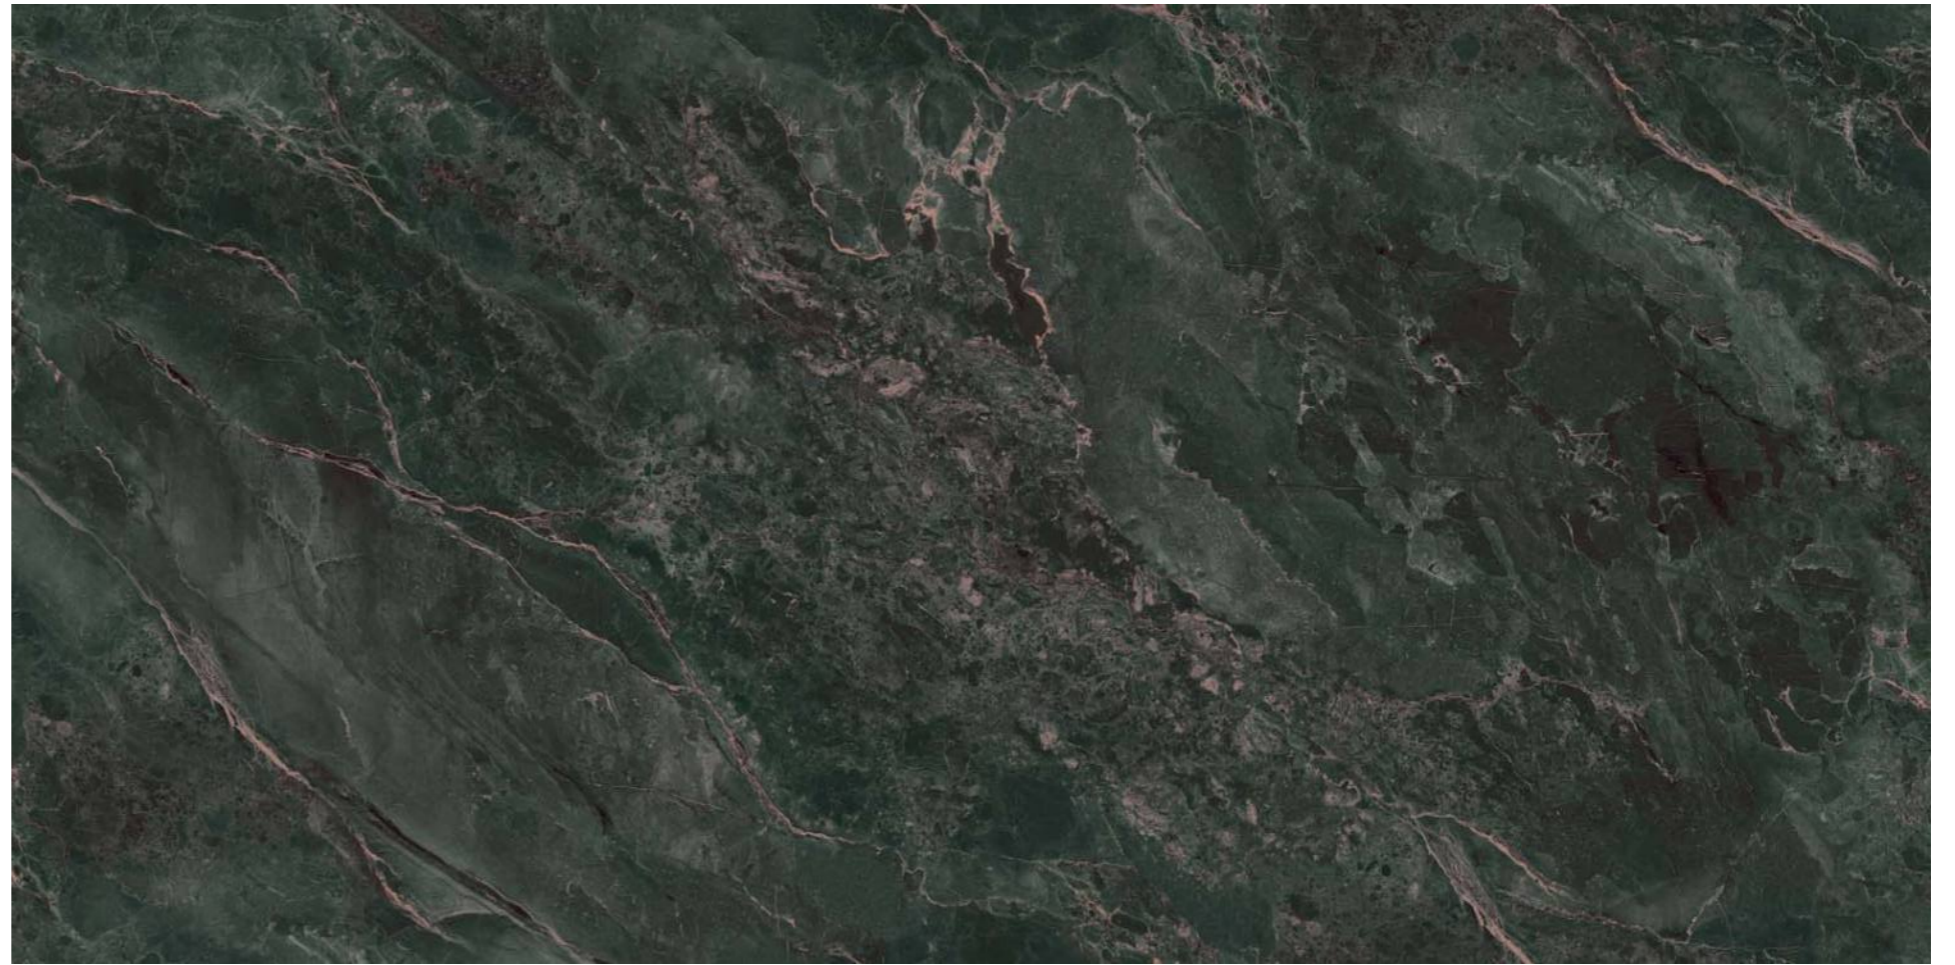

RHYOLITE FOREST