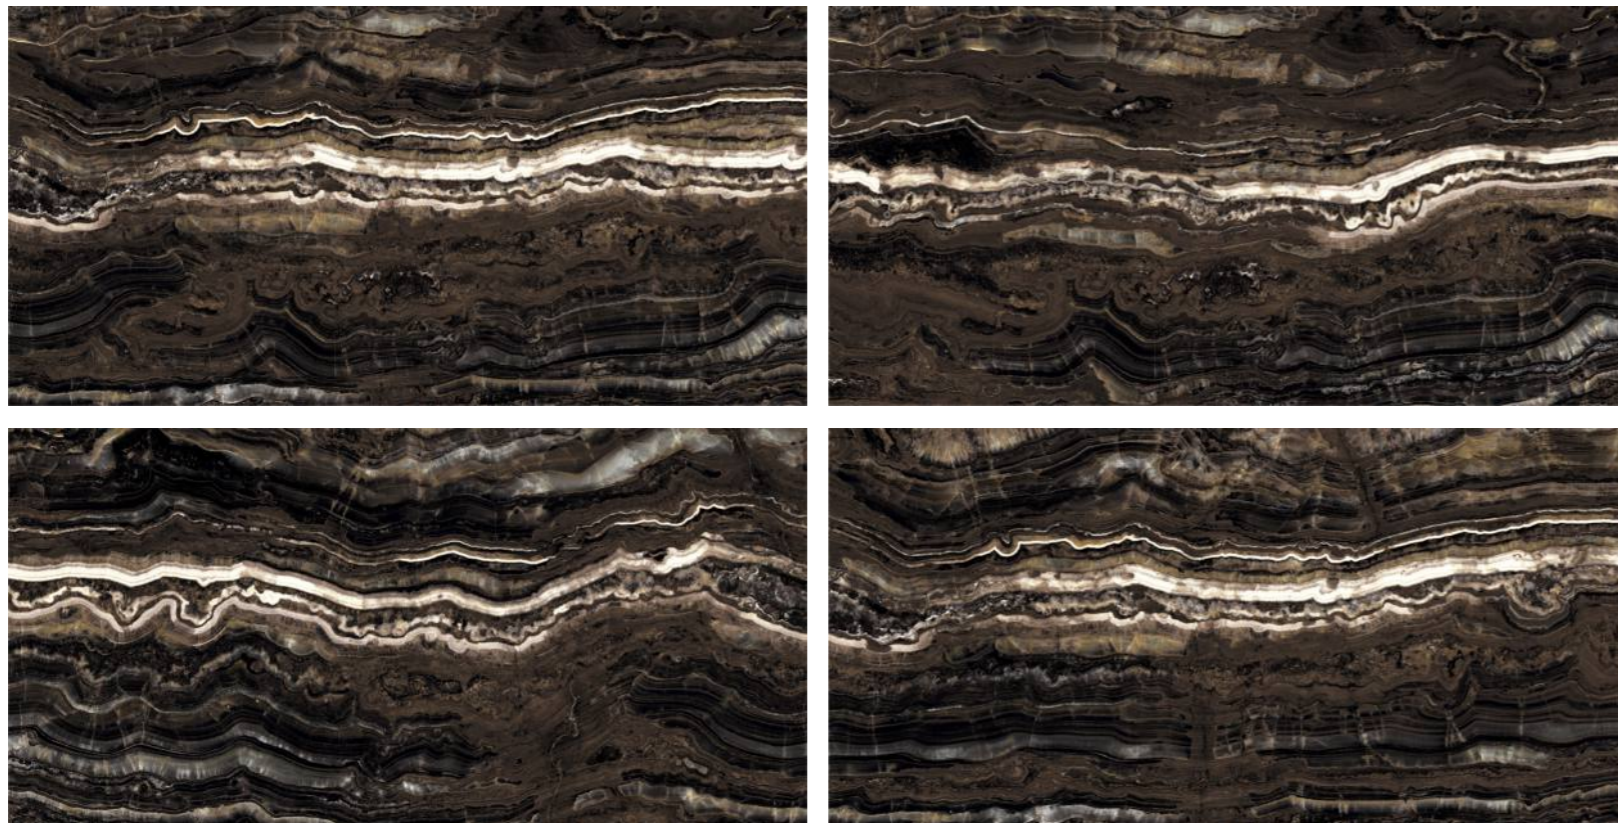

MERIDIAN

GALACTICO BLACK

800x1600 mm

HIGH GLOSSY COLLECTION

elements of the
nature

GALACTICO BLACK

800x1600 mm
High Glossy

Touch for Virtual
360°