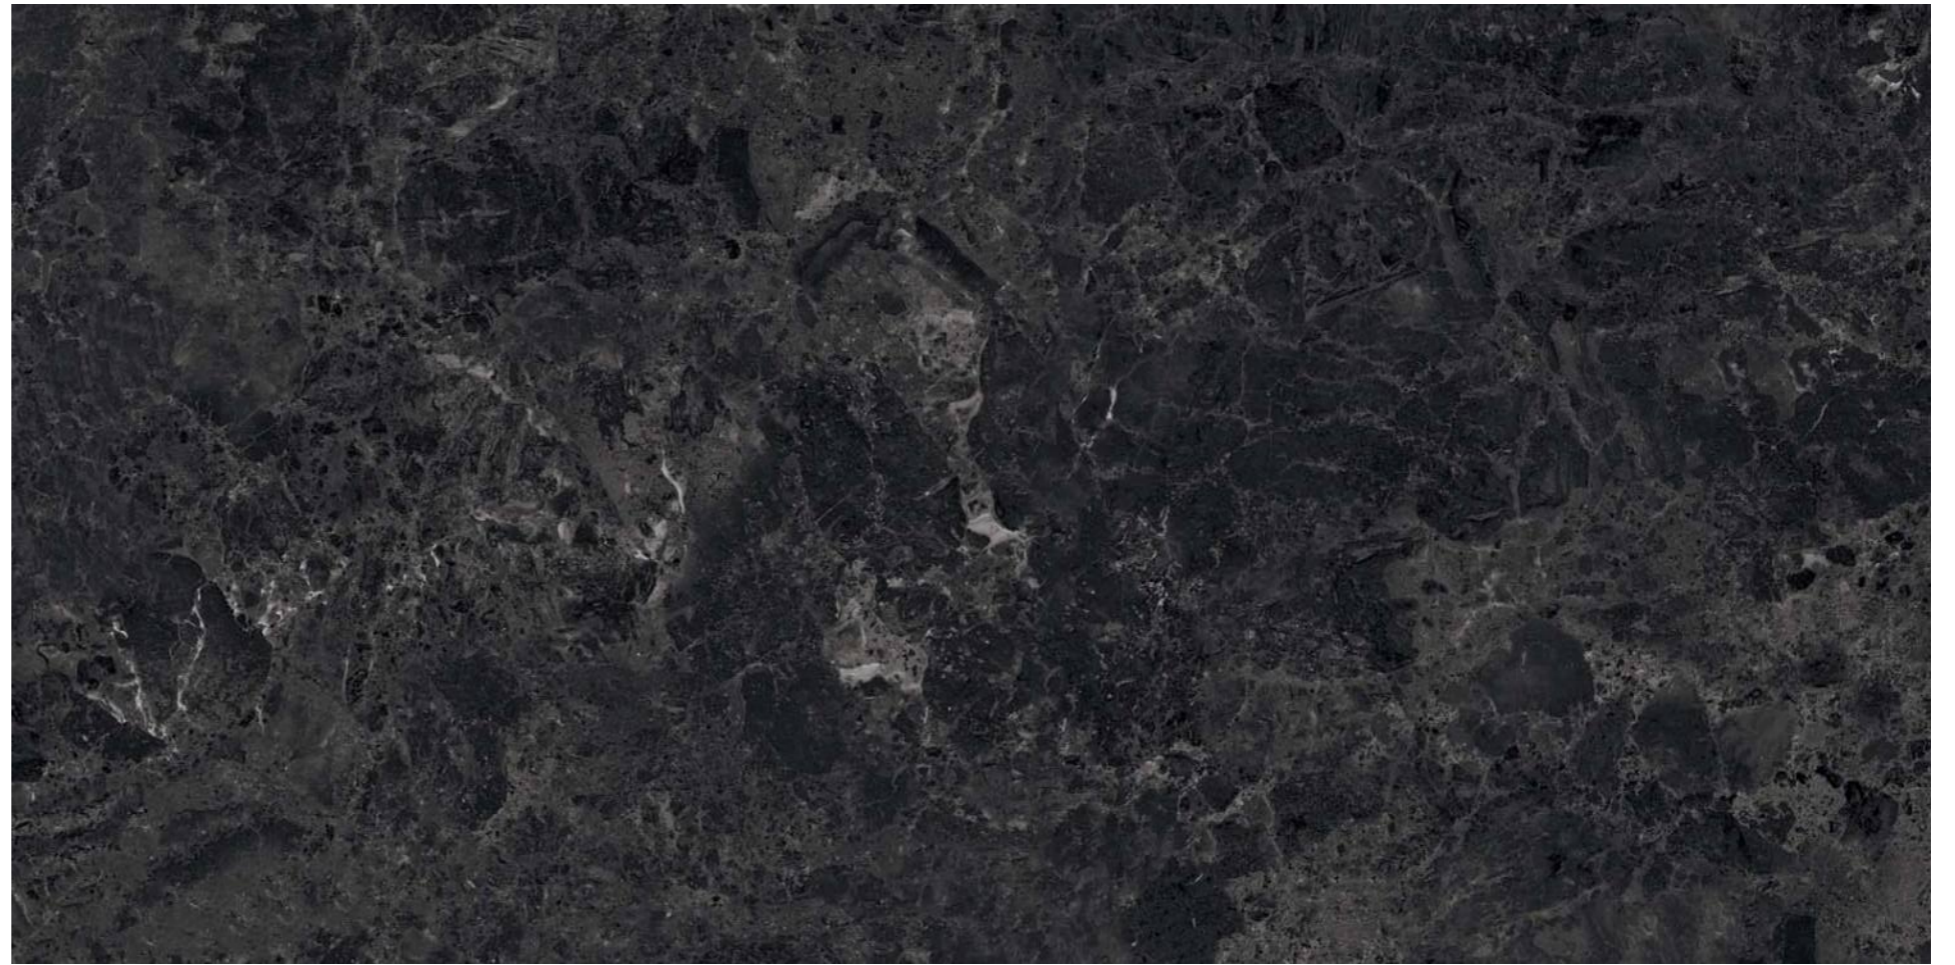

04

A reflection of
YOUR
Surprise

MIRROR
COLLECTION

**BIERZO
BLACK**

BIERZO BLACK

800x1600 mm

HIGH GLOSSY COLLECTION

elements of the
nature