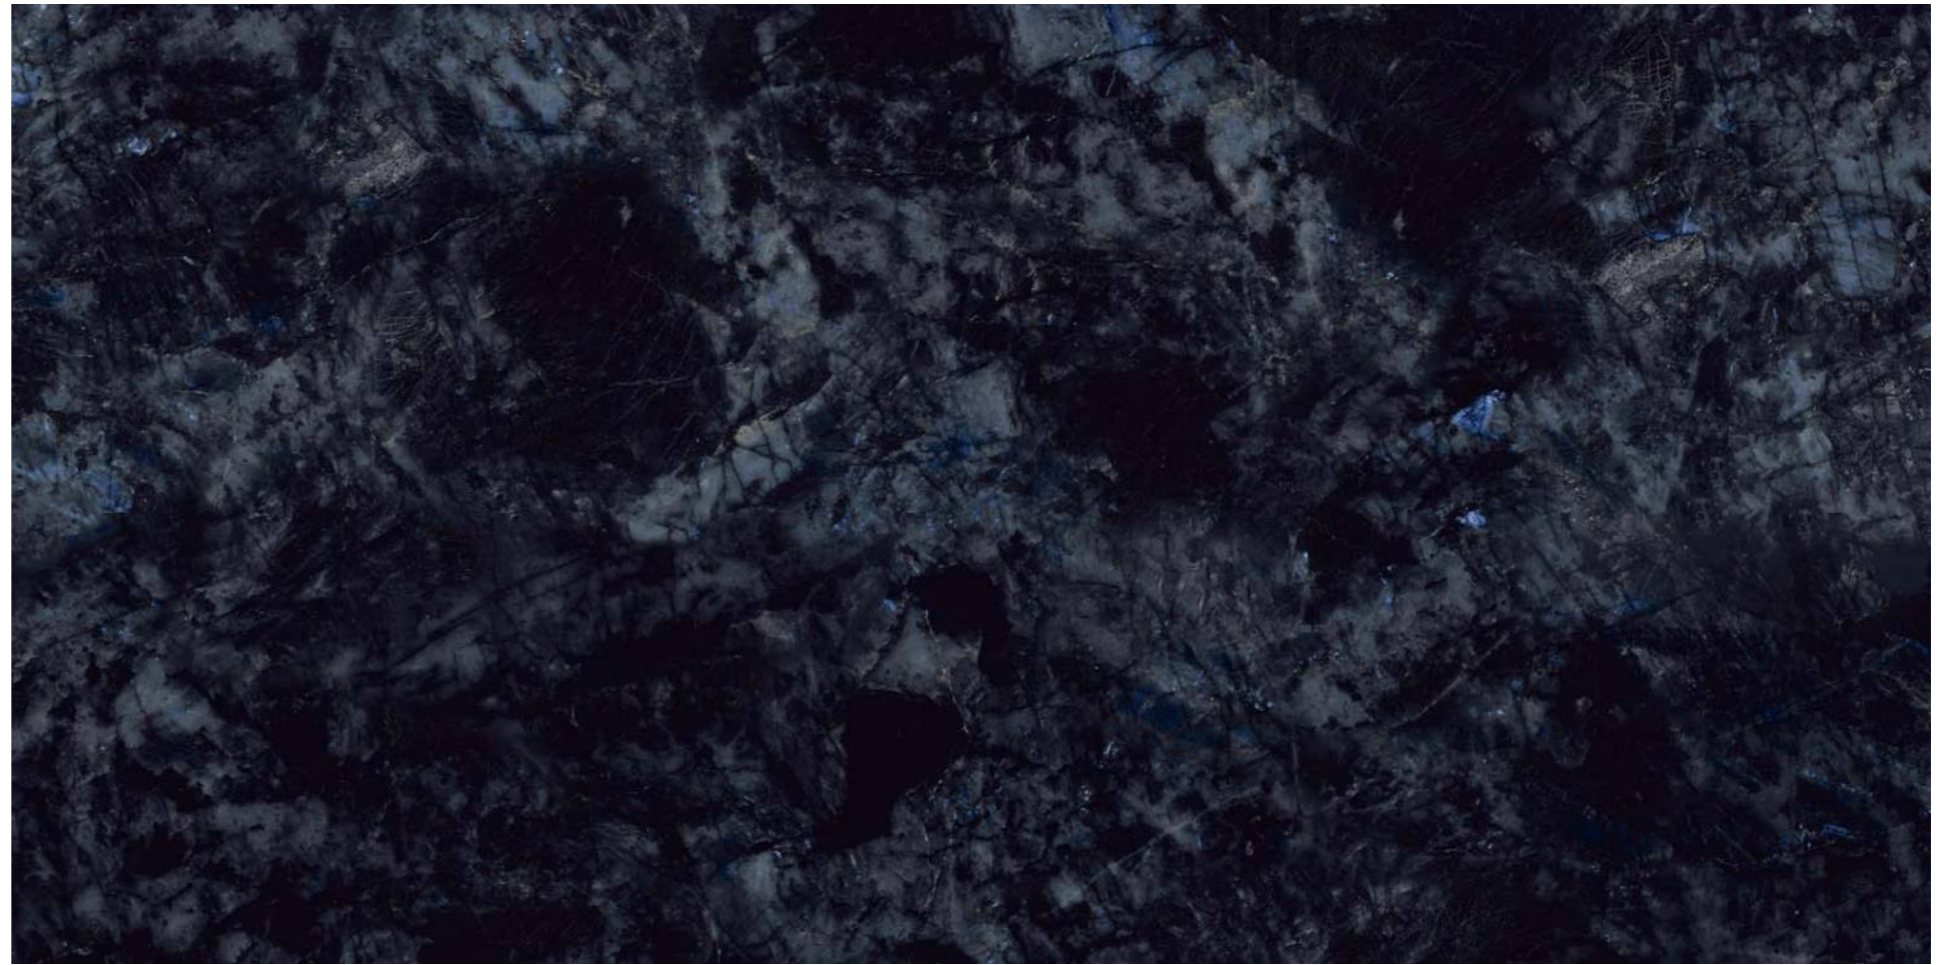

MITICA BLUE