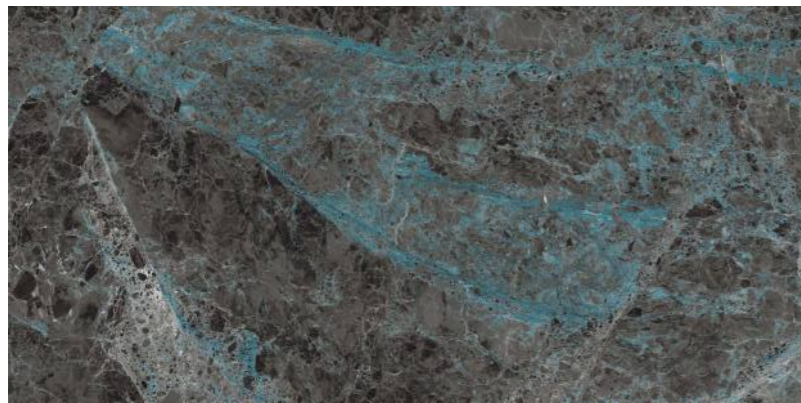

**elements of the
nature**

ICARIA AQUA

800x1600 mm
High Glossy

Touch for Virtual

04

A reflection of
YOUR
Fantasy

MIRROR
COLLECTION

**JADORE
BLACK**