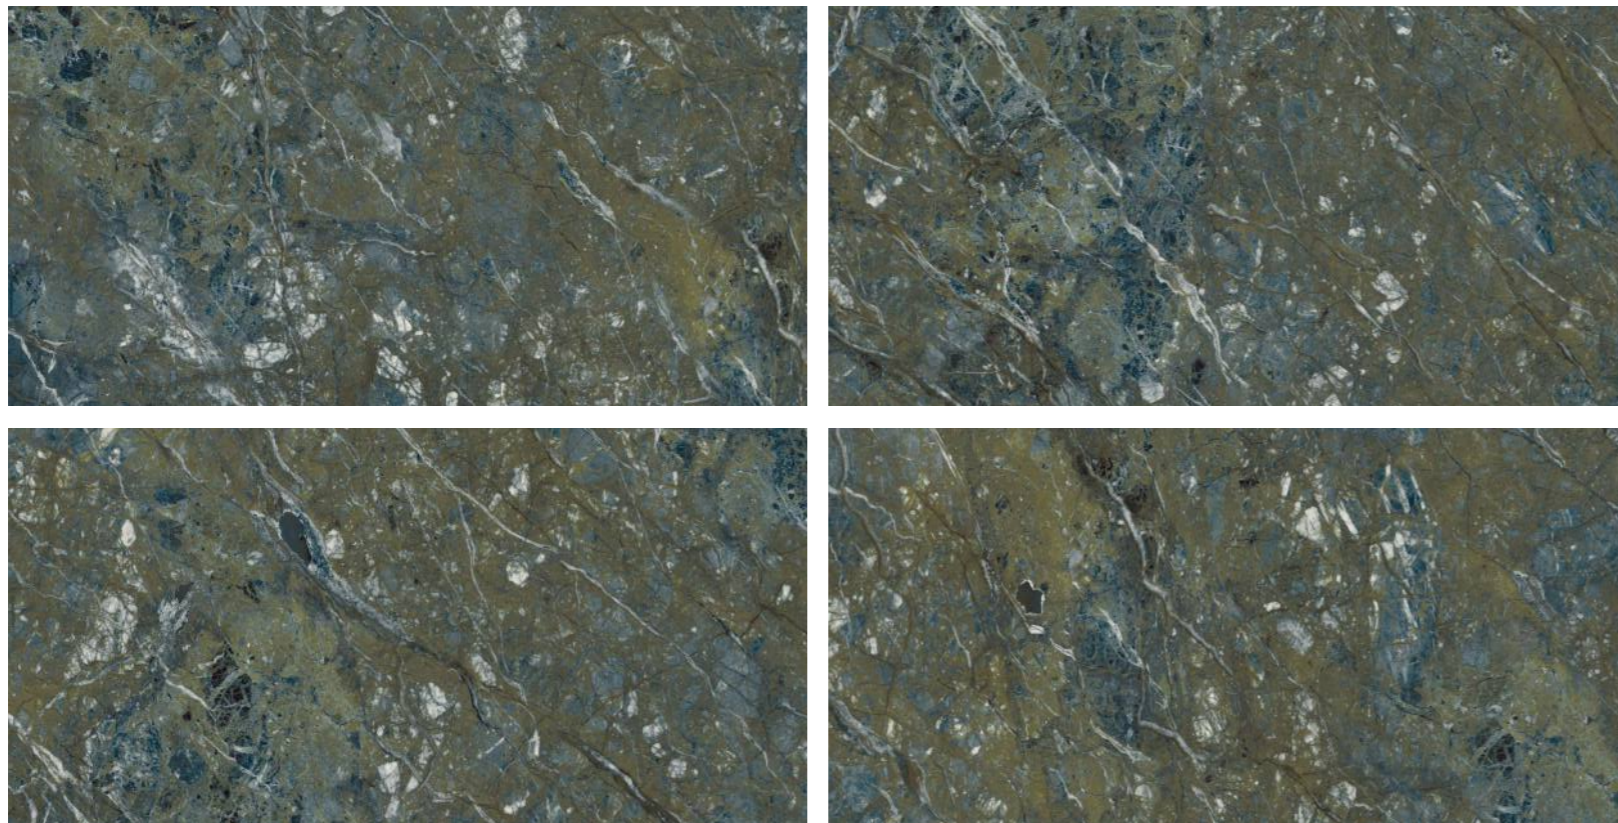

**elements of the
nature**

DOMOKOS VERDE

800x1600 mm
High Glossy

Touch for Virtual
360°

04

A reflection of
YOUR
Trust

MIRROR
COLLECTION

**EMERALD
JADE**