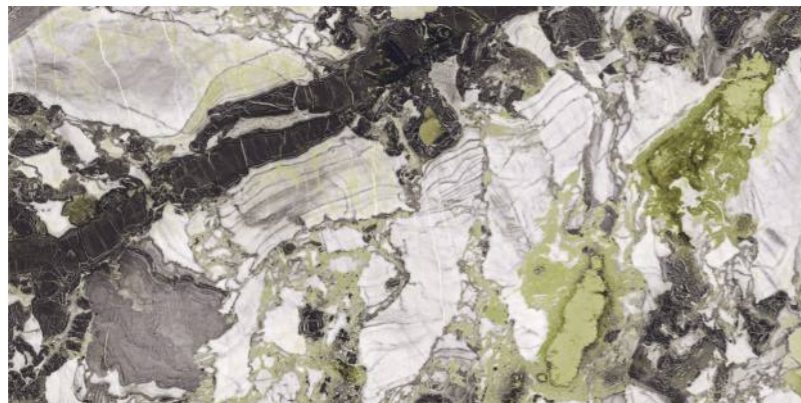

EMERALD JADE

800x1600 mm
HIGH GLOSSY COLLECTION

**elements of the
nature**

EMERALD JADE

800x1600 mm
High Glossy

Touch for Virtual
360°

04

A reflection of