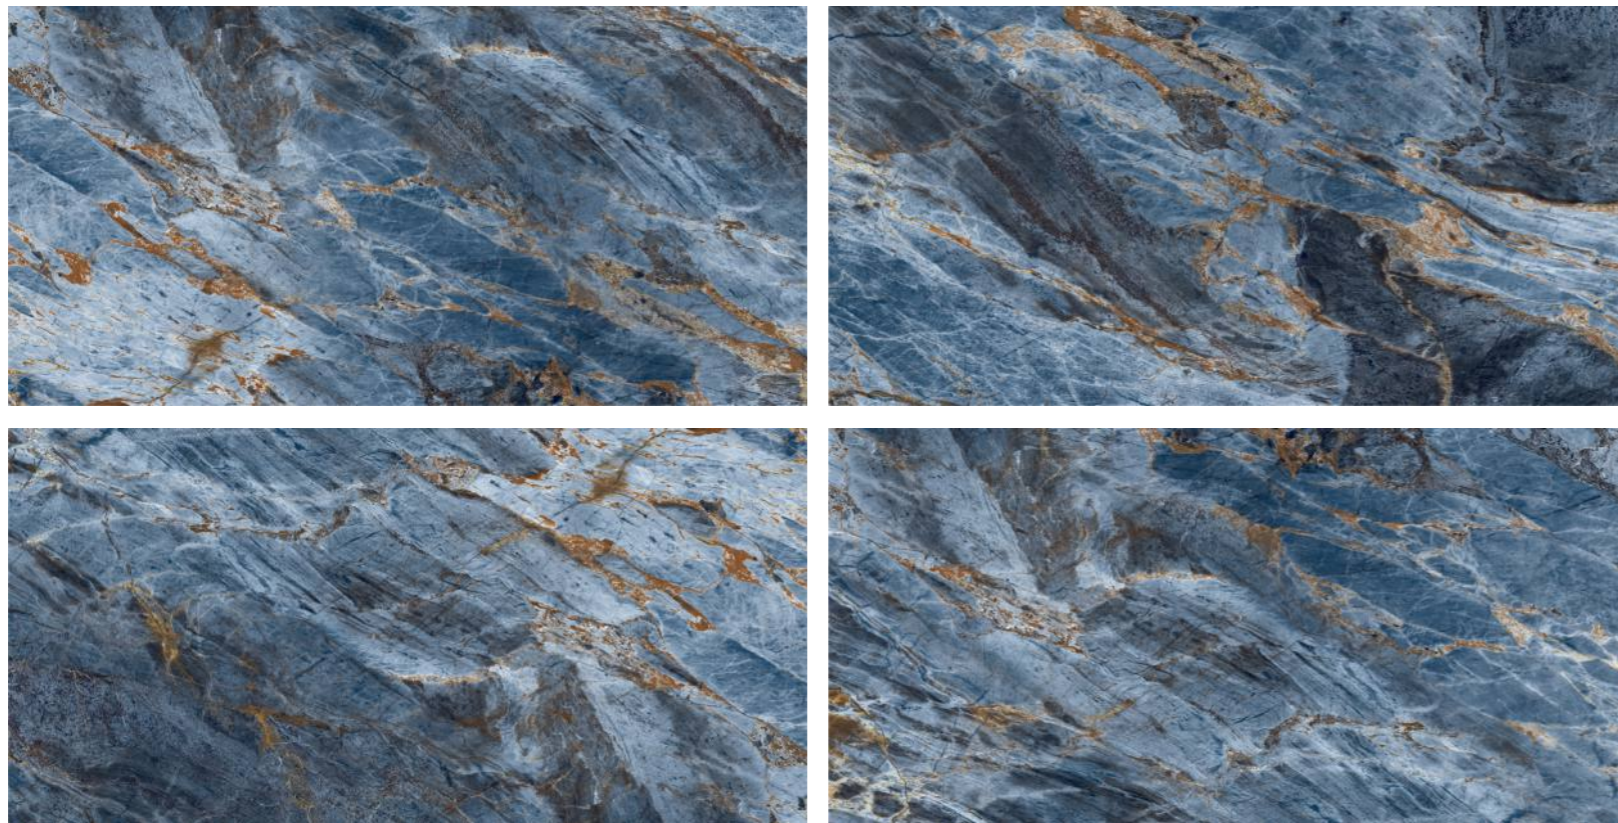

MIRROR
COLLECTION

**NATURE
BLUE**

NATURE BLUE

800x1600 mm
HIGH GLOSSY COLLECTION

**elements of the
nature**

NATURE BLUE

800x1600 mm
High Glossy

Touch for Virtual
360°