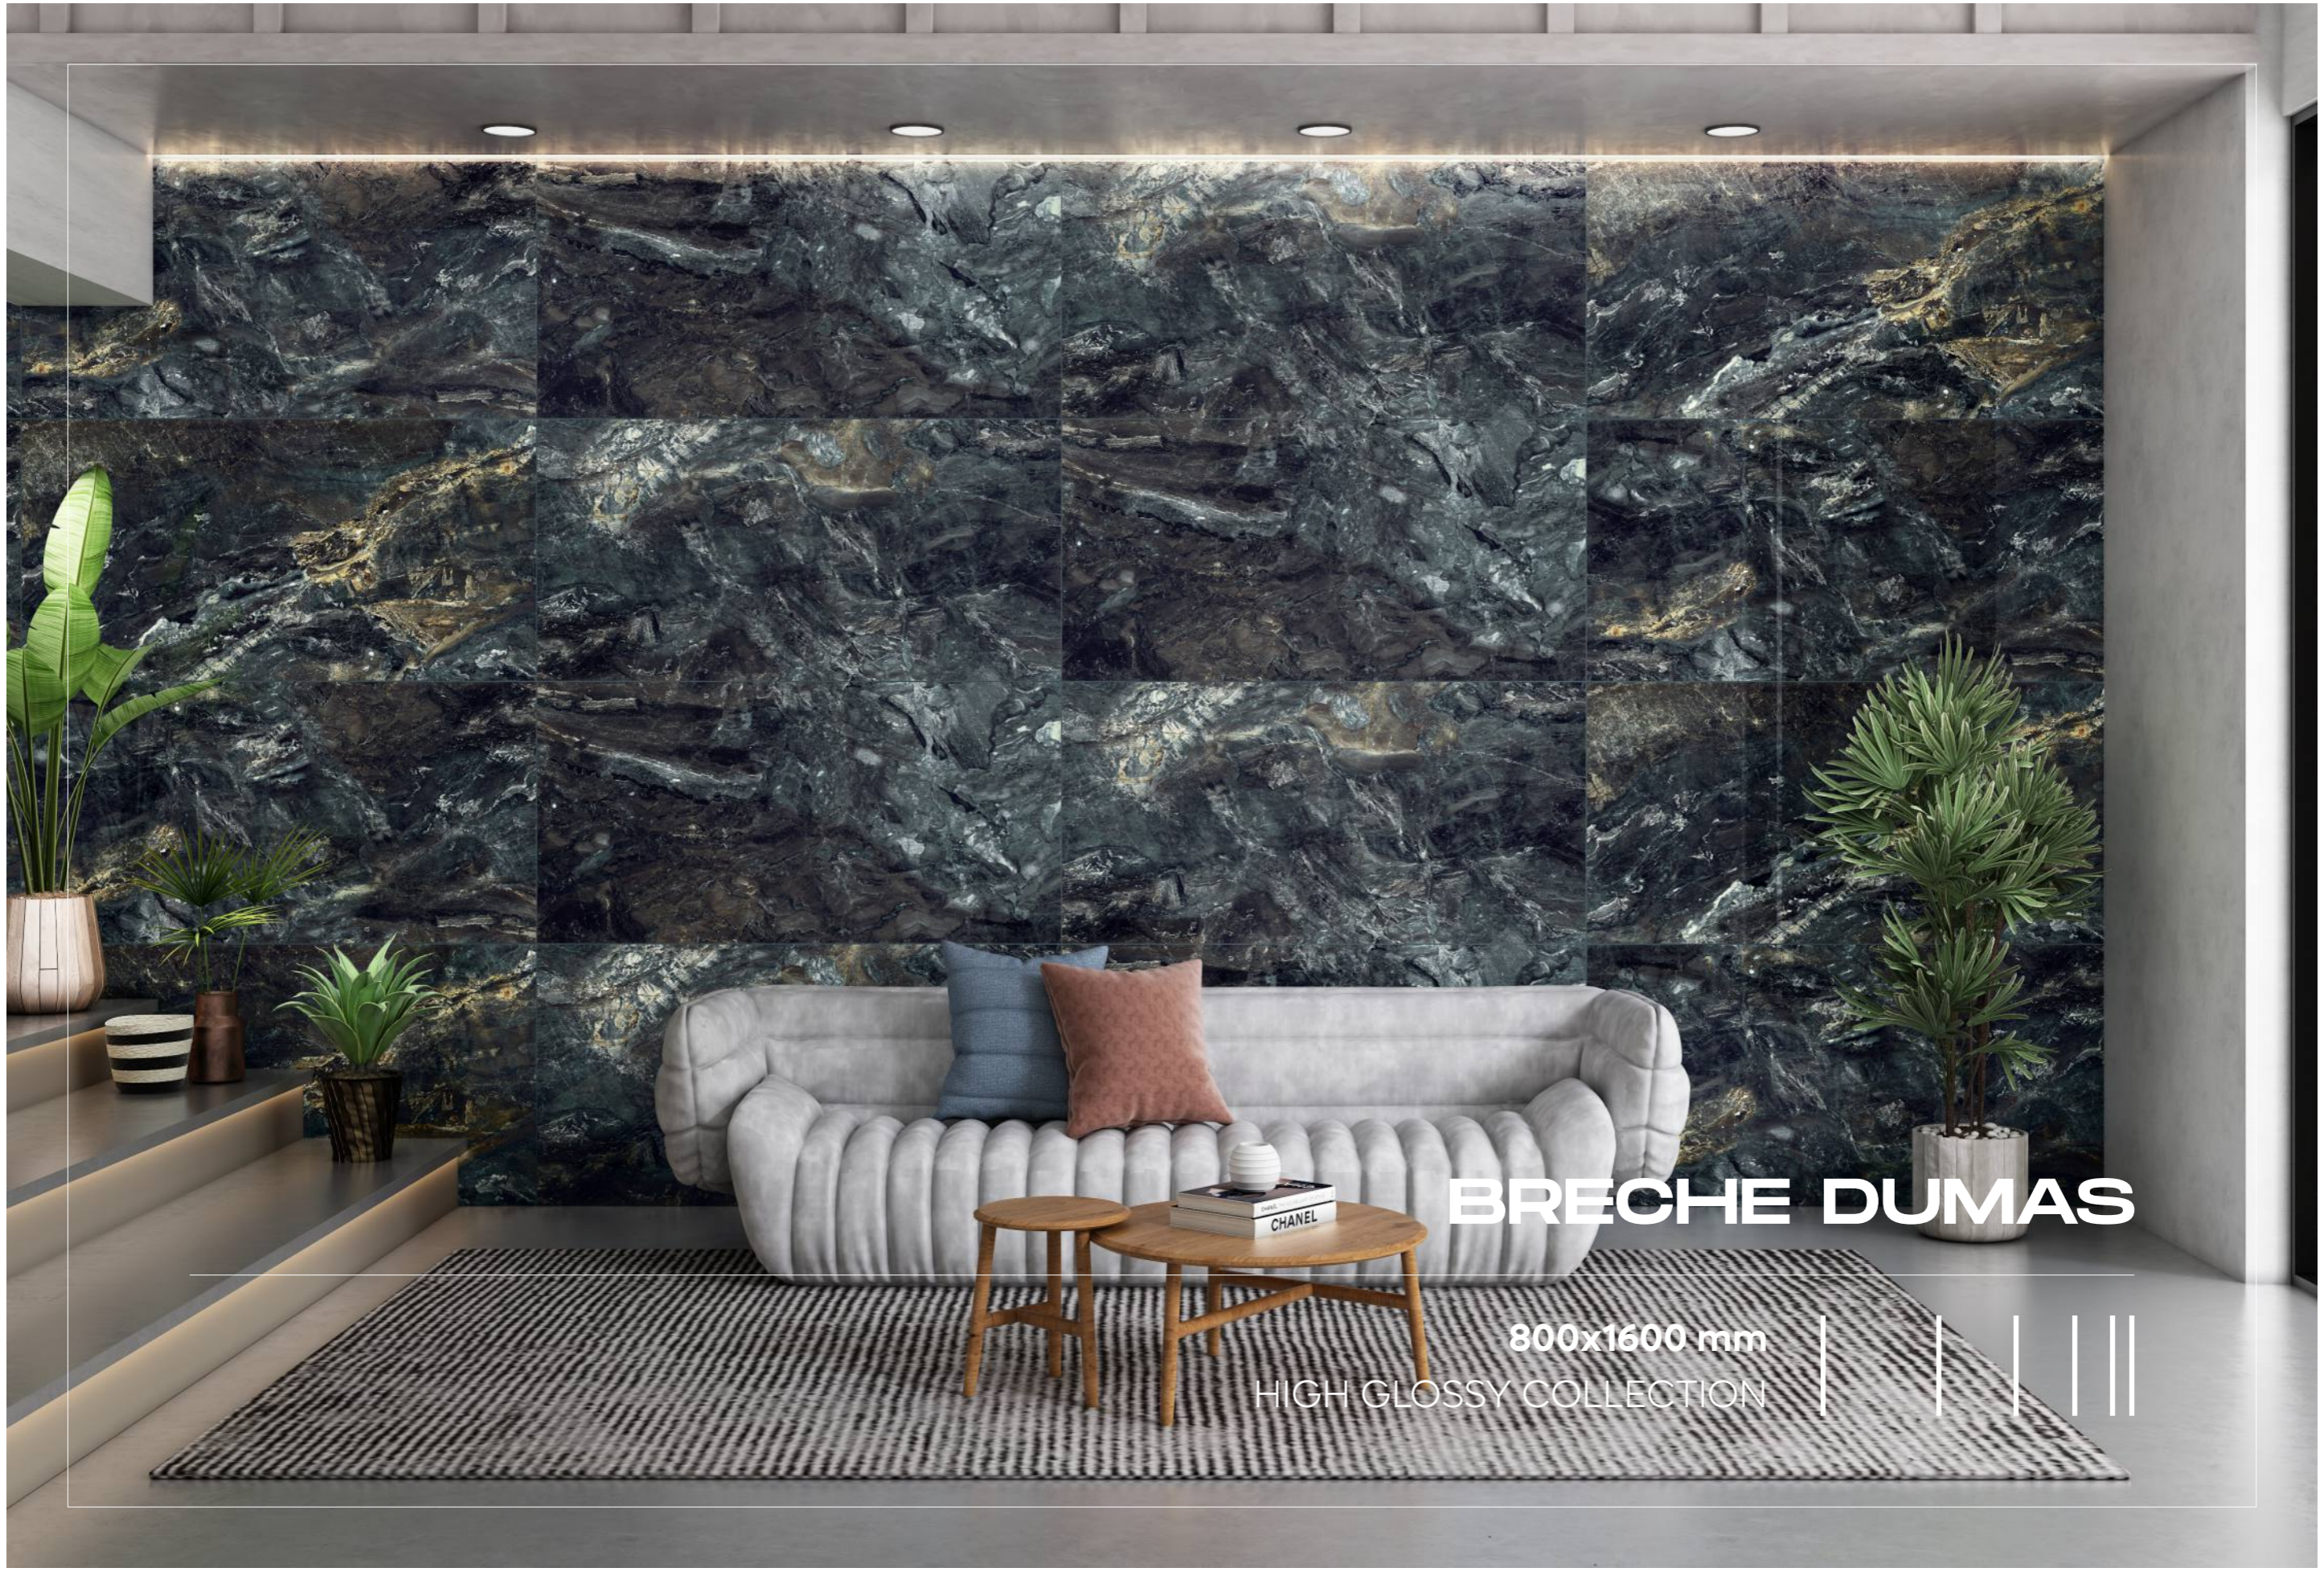

BRECHE DUMAS

800x1600 mm

HIGH GLOSSY COLLECTION