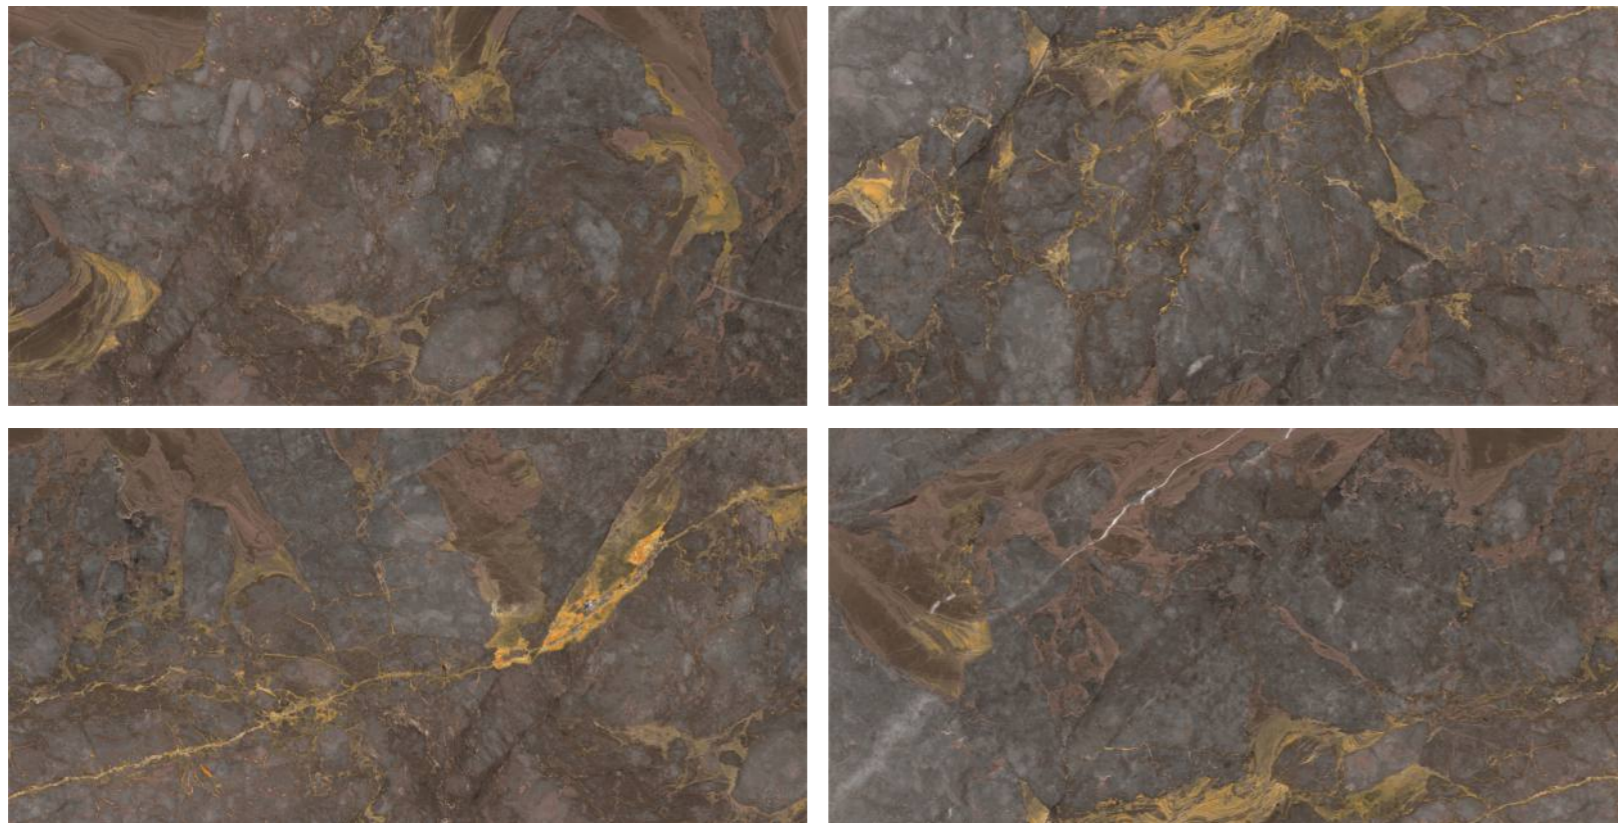

M
SALONE MUVA

PURPLE MING

800x1600 mm
HIGH GLOSSY COLLECTION

**elements of the
nature**

PURPLE MING

800x1600 mm
High Glossy

Touch for Virtual

04