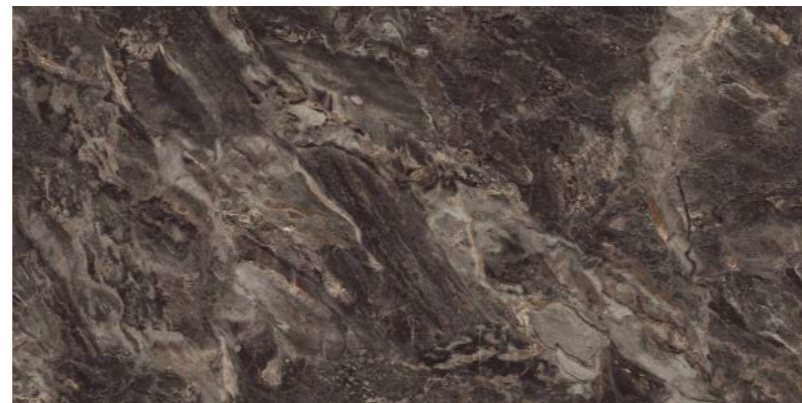

**elements of the
nature**

OBICO BROWN

800x1600 mm
High Glossy

Touch for Virtual

04

A reflection of
YOUR
Peace

MIRROR
COLLECTION

**PURPLE
MING**