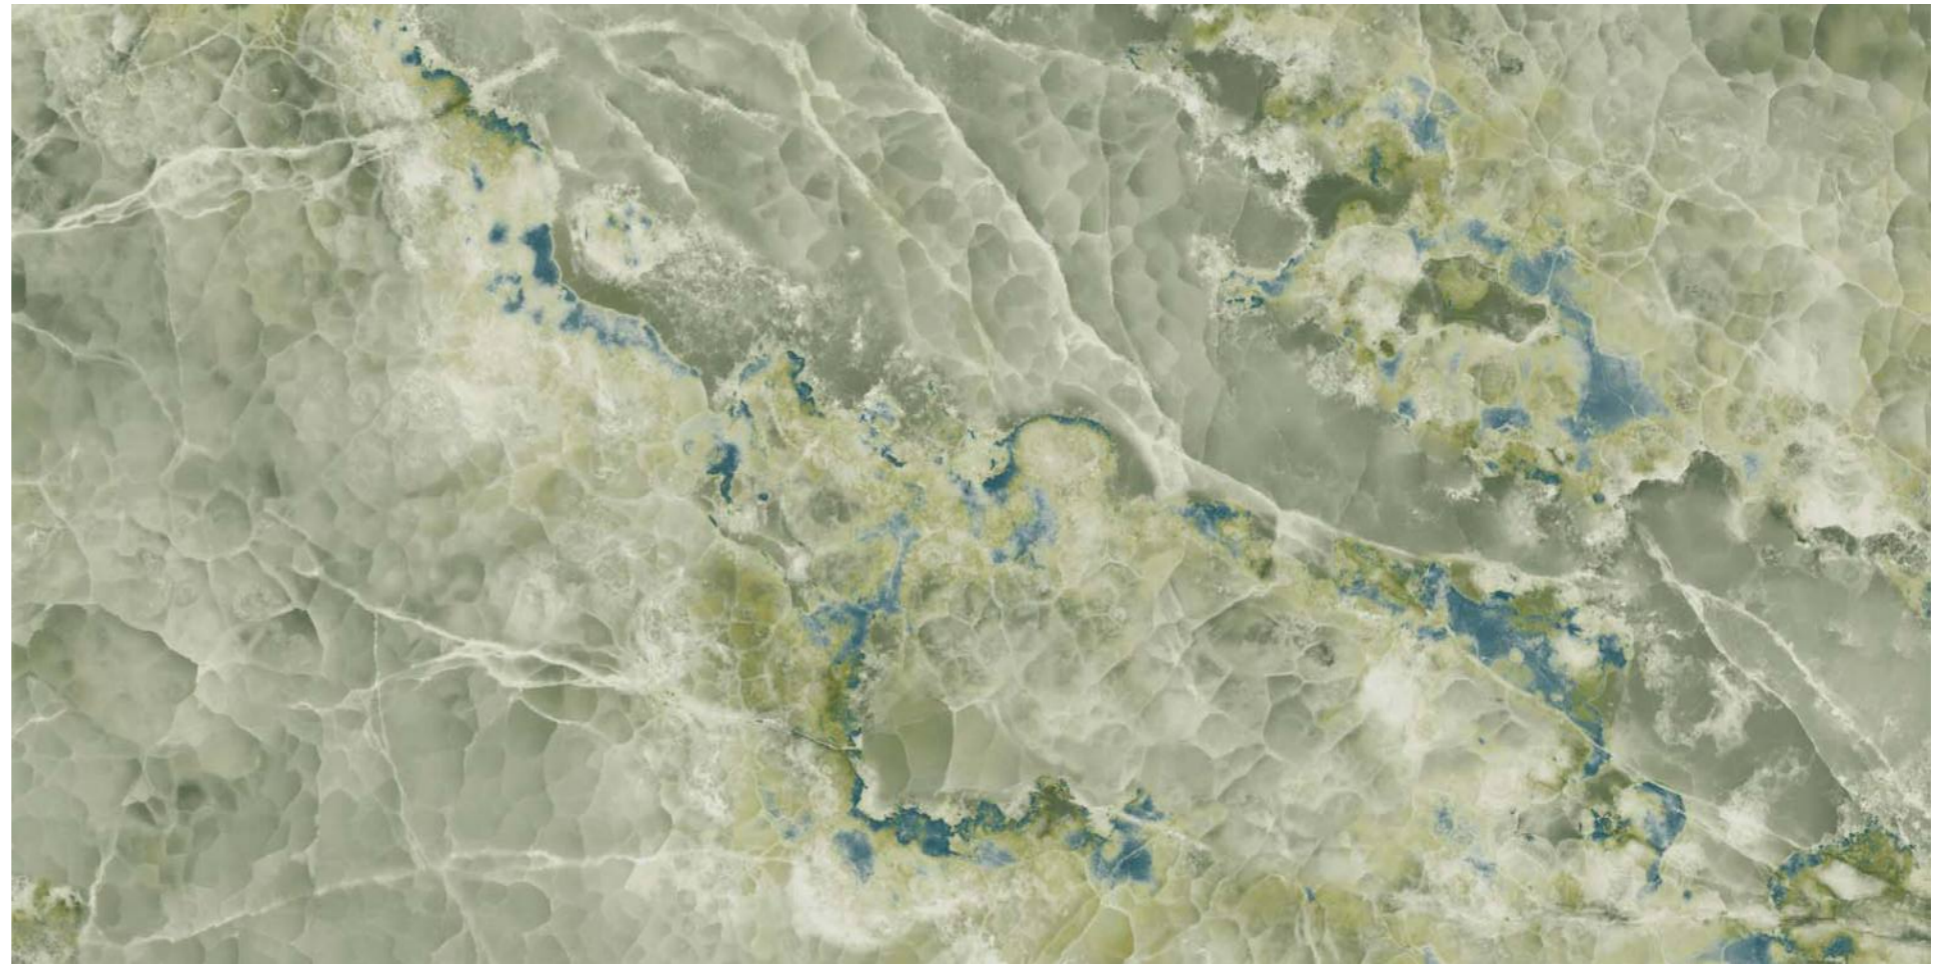

METEOR ONYX

800x1600 mm

HIGH GLOSSY COLLECTION

**elements of the
nature**

METEOR ONYX

800x1600 mm
High Glossy

Touch for Virtual

03