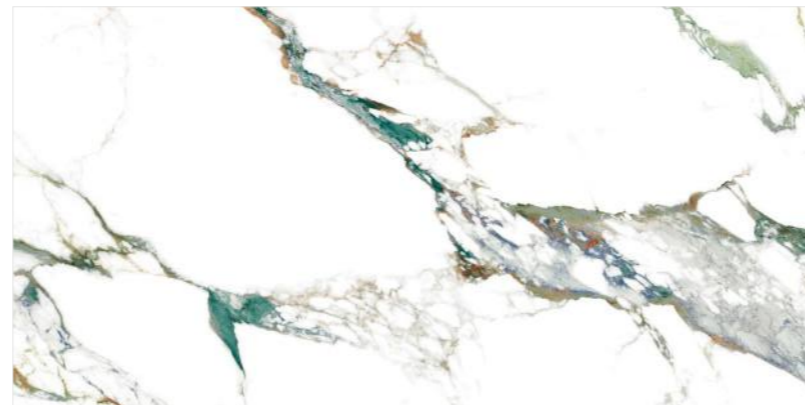

QUEBE MULTI

800x1600 mm
High Glossy

Touch for Virtual

04