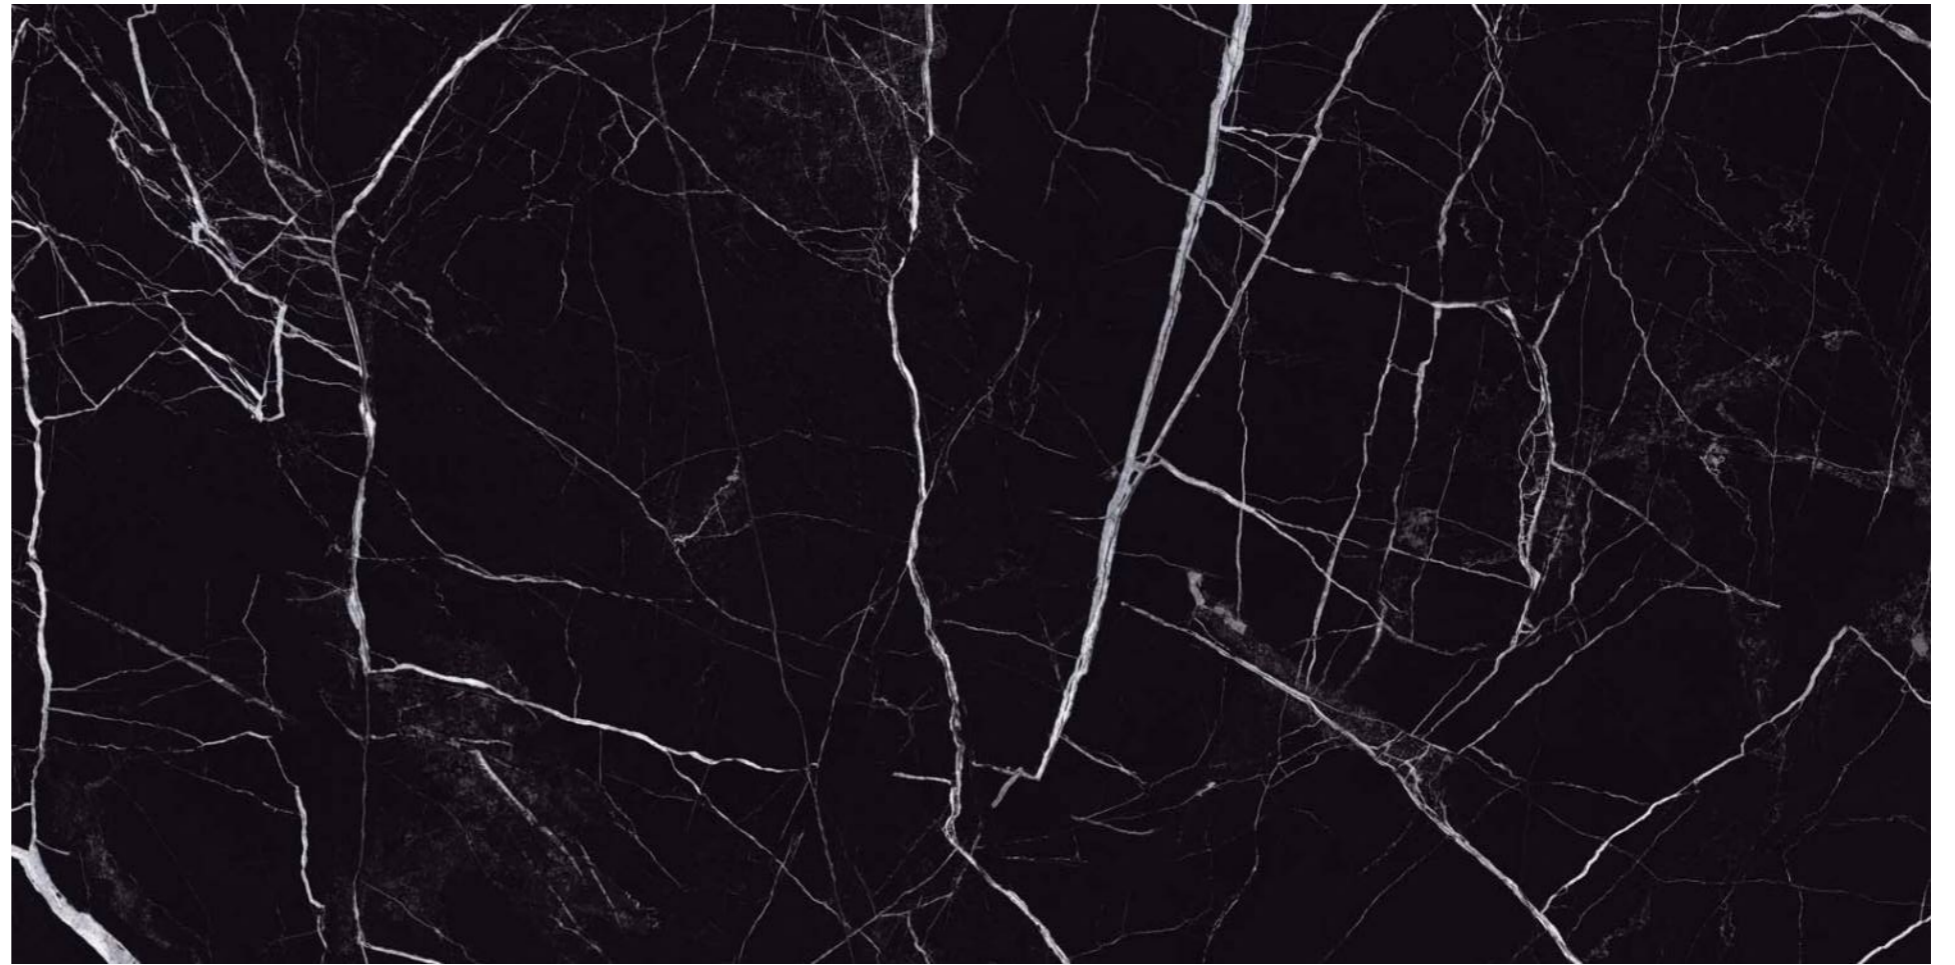

ARDI NERO

800x1600 mm
High Glossy

Touch for Virtual

04