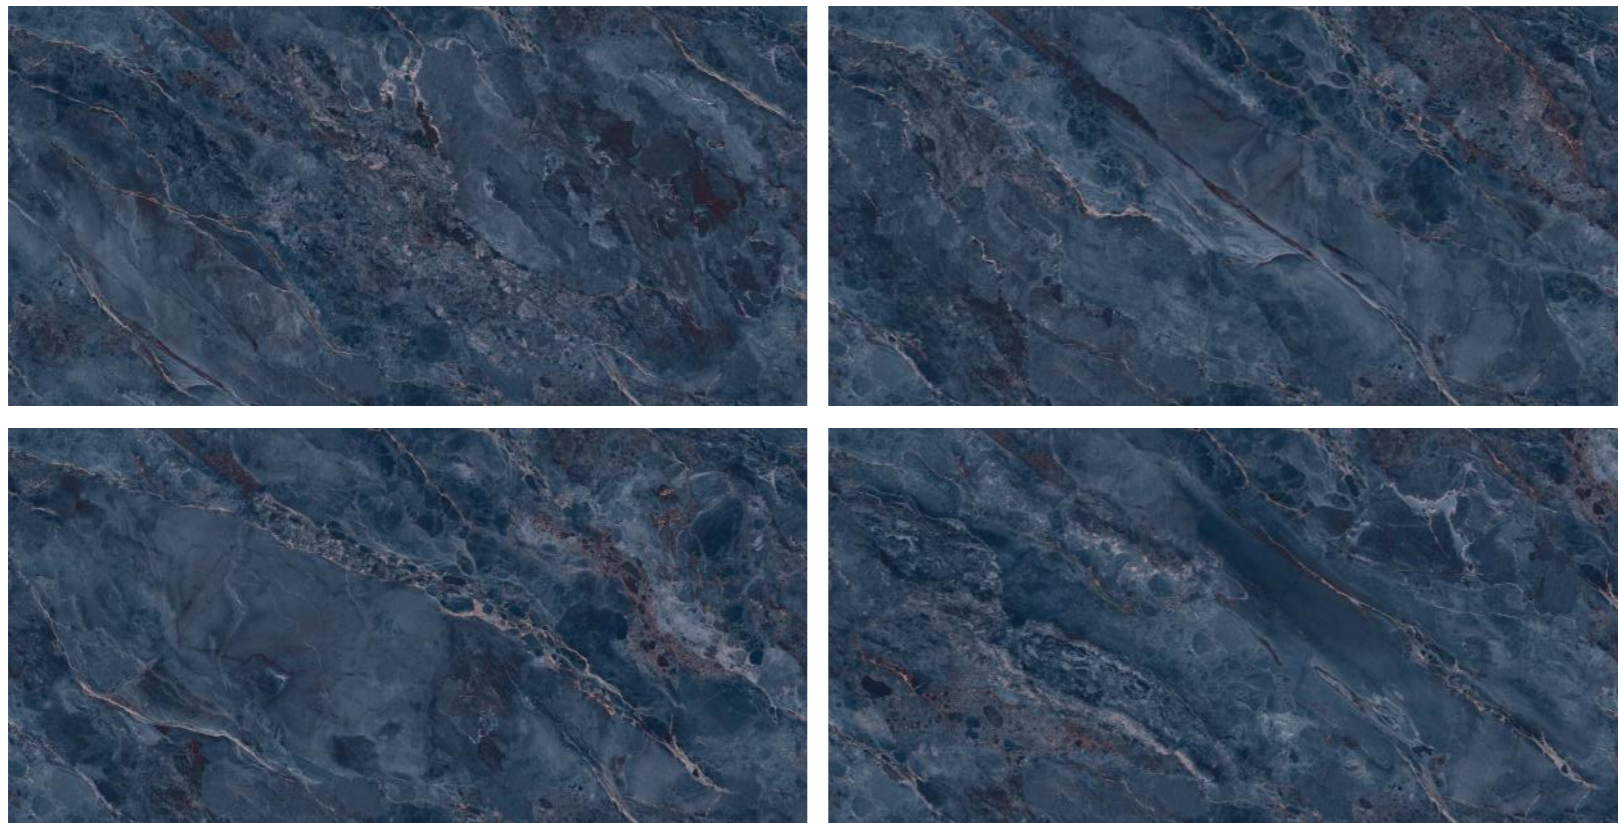

800x1600 mm
High Glossy

Touch for Virtual

04