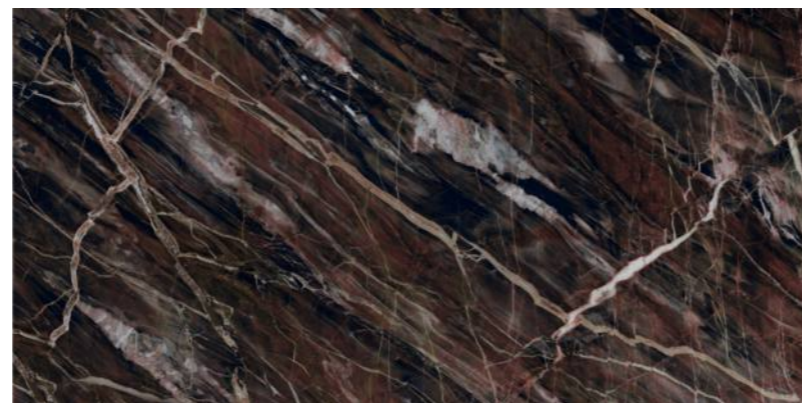

EQUILIBRIUM

800x1600 mm
High Glossy

Touch for Virtual

04