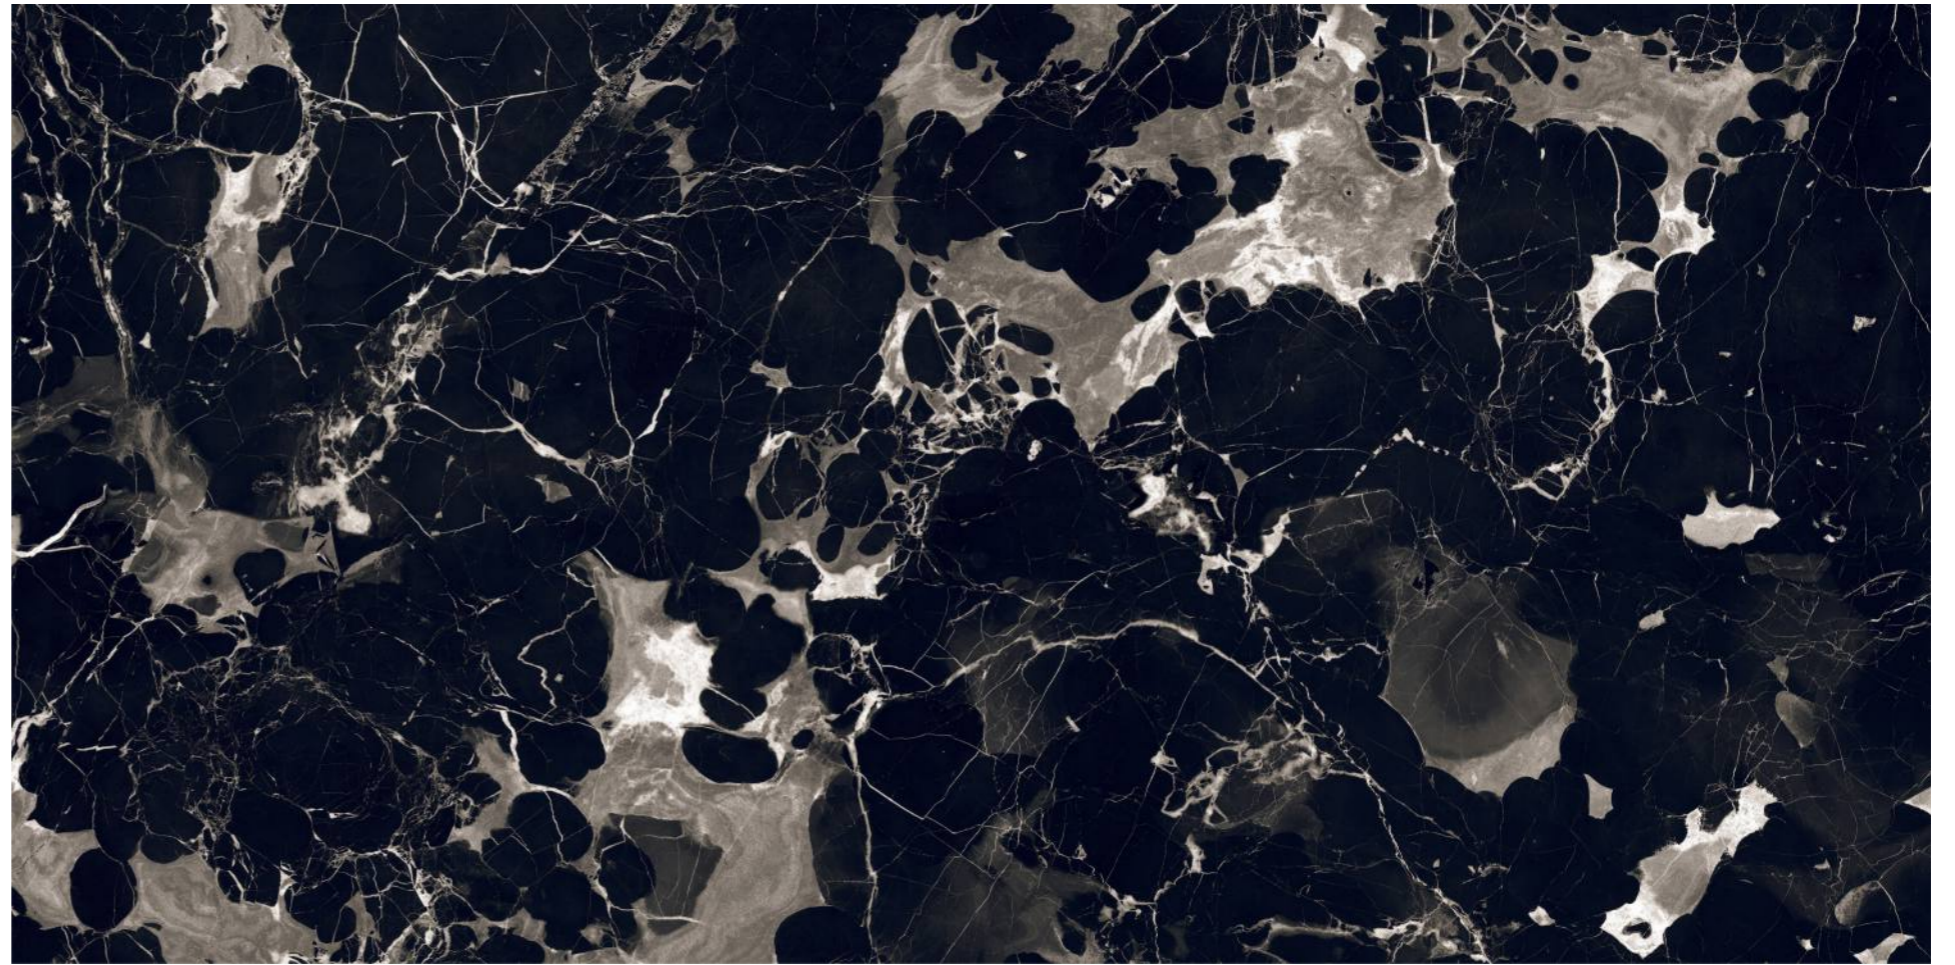

elements of the
nature

BLACK ROSE

800x1600 mm
High Glossy

Touch for Virtual
360°

04