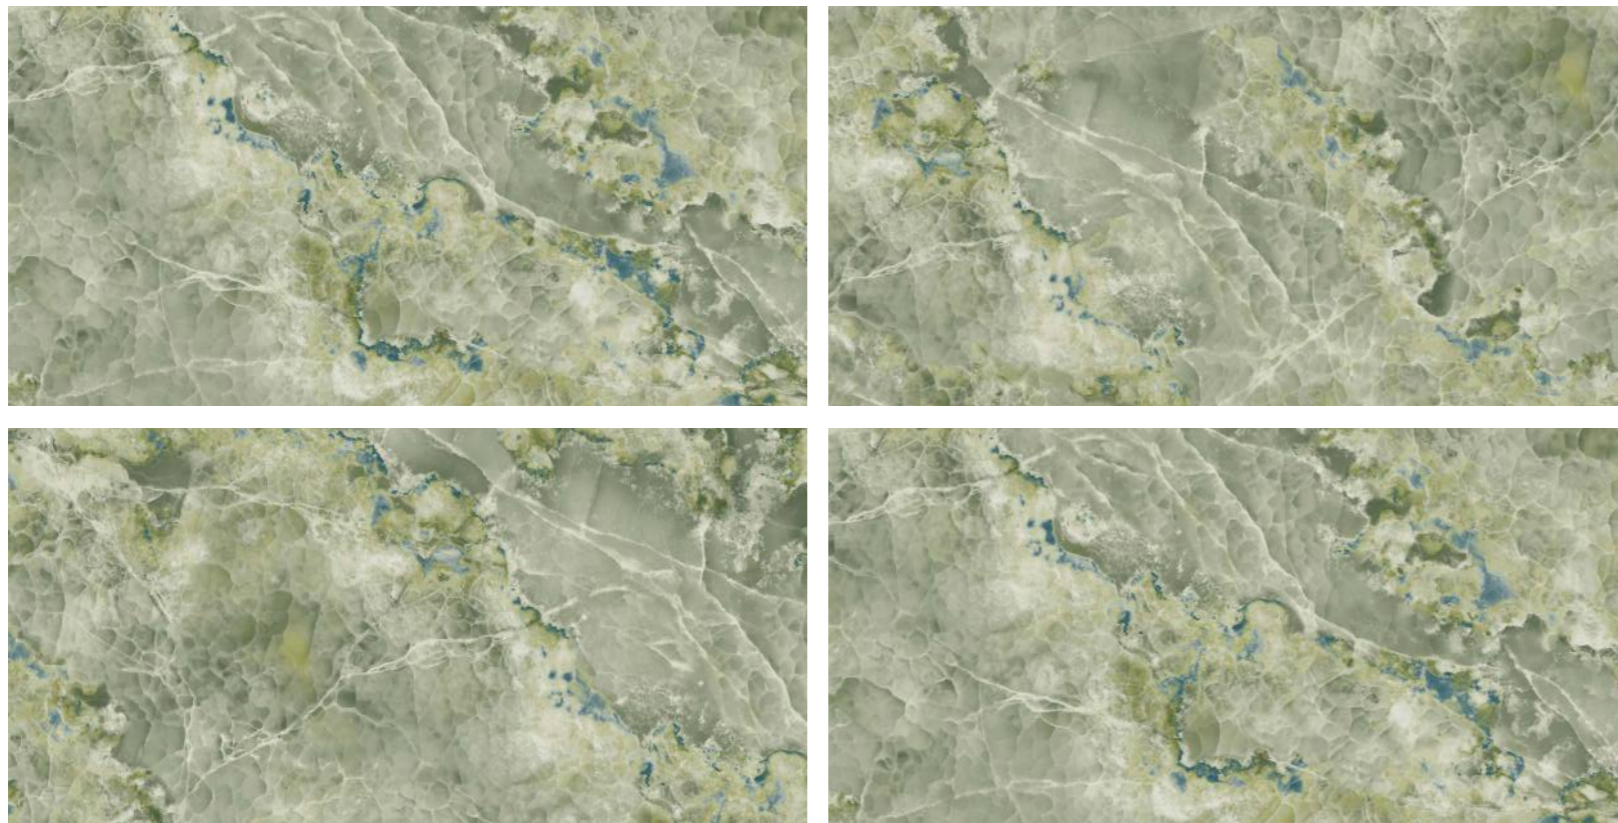

METEOR ONYX

800x1600 mm

HIGH GLOSSY COLLECTION

**elements of the
nature**

METEOR ONYX

800x1600 mm
High Glossy

Touch for Virtual

03