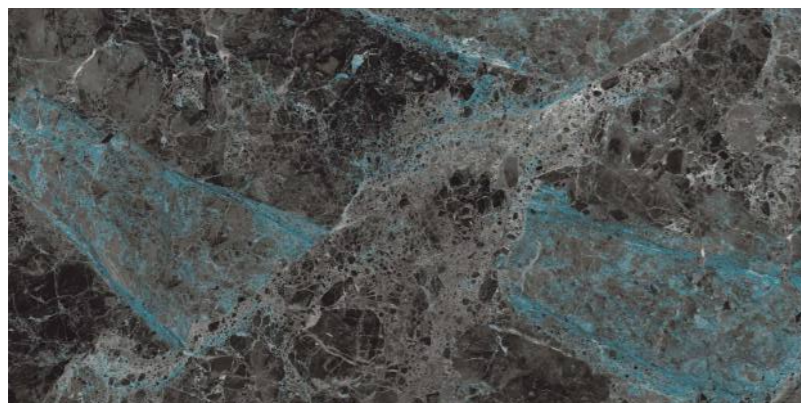

**elements of the
nature**

ICARIA AQUA

800x1600 mm
High Glossy

Touch for Virtual

04

A reflection of
YOUR
Fantasy

MIRROR
COLLECTION

**JADORE
BLACK**