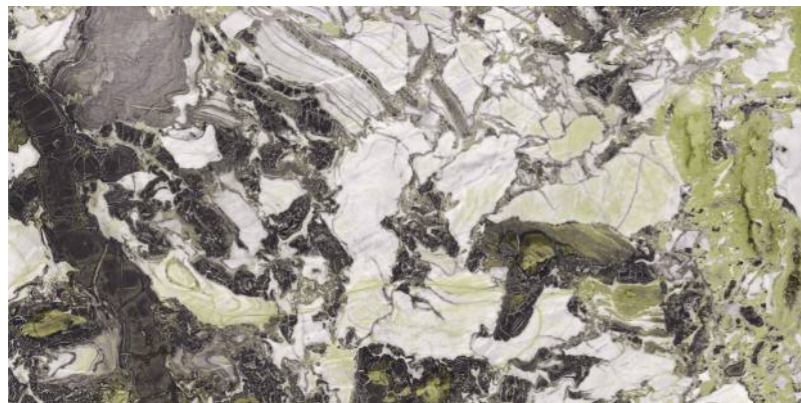

EMERALD JADE

800x1600 mm
HIGH GLOSSY COLLECTION

**elements of the
nature**

EMERALD JADE

800x1600 mm
High Glossy

Touch for Virtual
360°

04

A reflection of