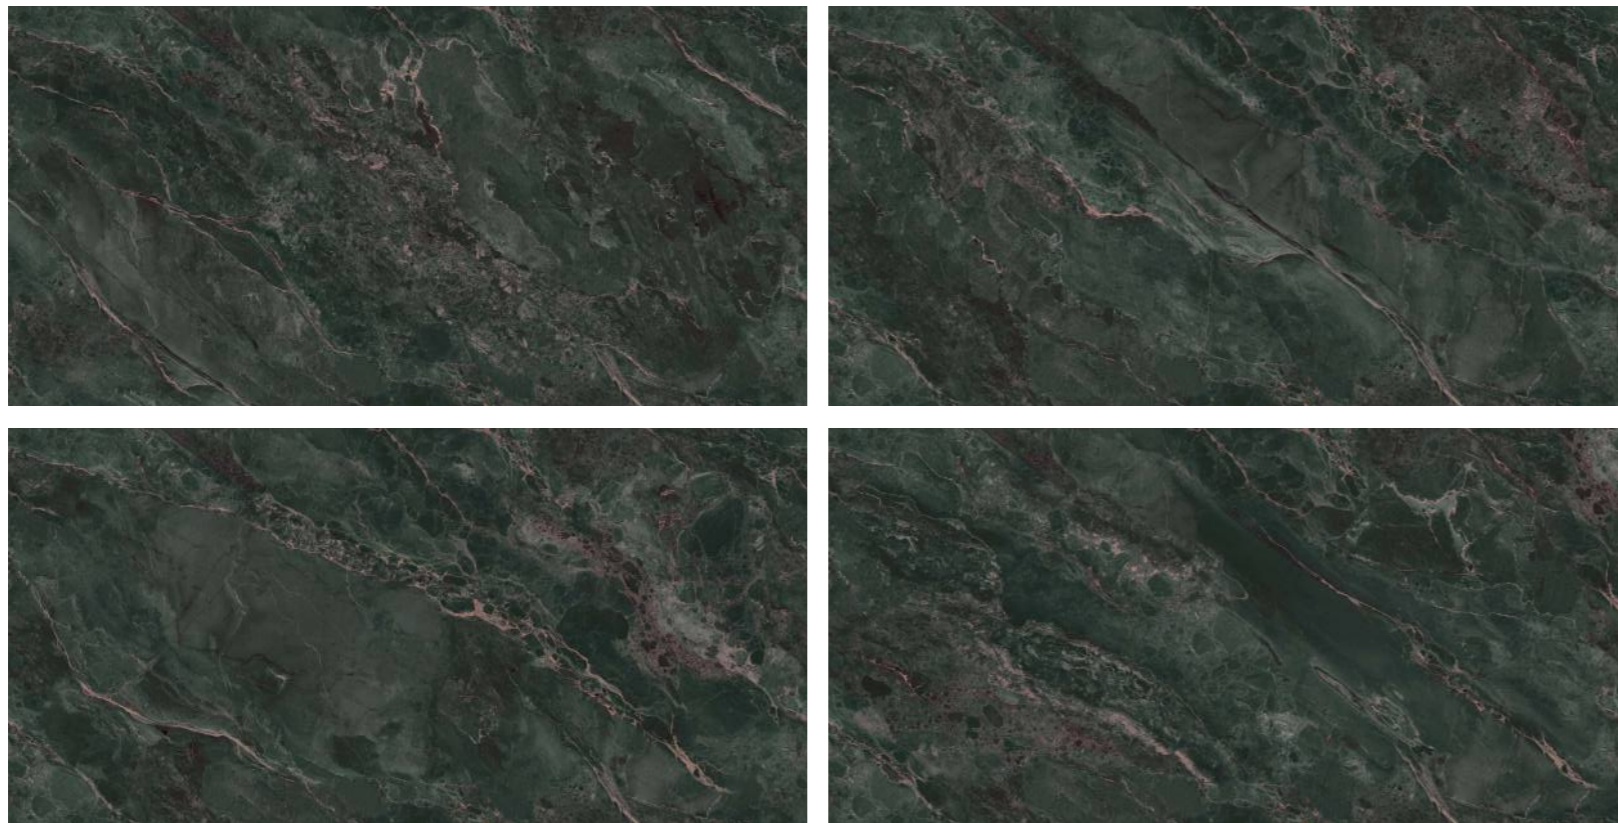

RHYOLITE FOREST

800x1600 mm
HIGH GLOSSY COLLECTION

**elements of the
nature**

RHYOLITE FOREST

800x1600 mm
High Glossy

Touch for Virtual

04

A reflection of
YOUR
Pride