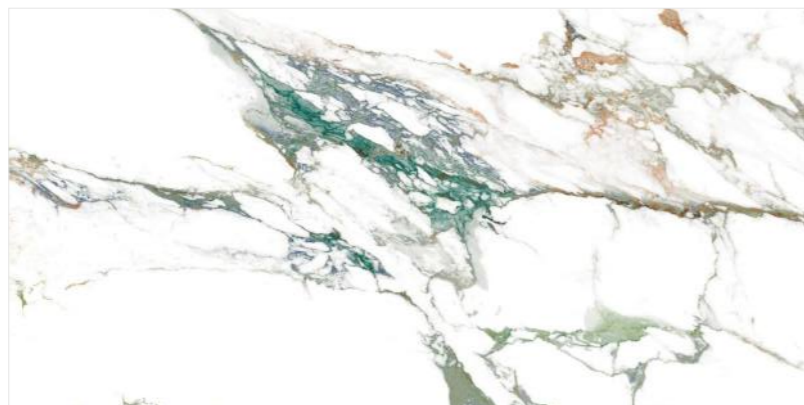

QUEBE MULTI

800x1600 mm
HIGH GLOSSY COLLECTION

**elements of the
nature**

QUEBE MULTI

800x1600 mm
High Glossy

Touch for Virtual

04

A reflection of
YOUR
Pride