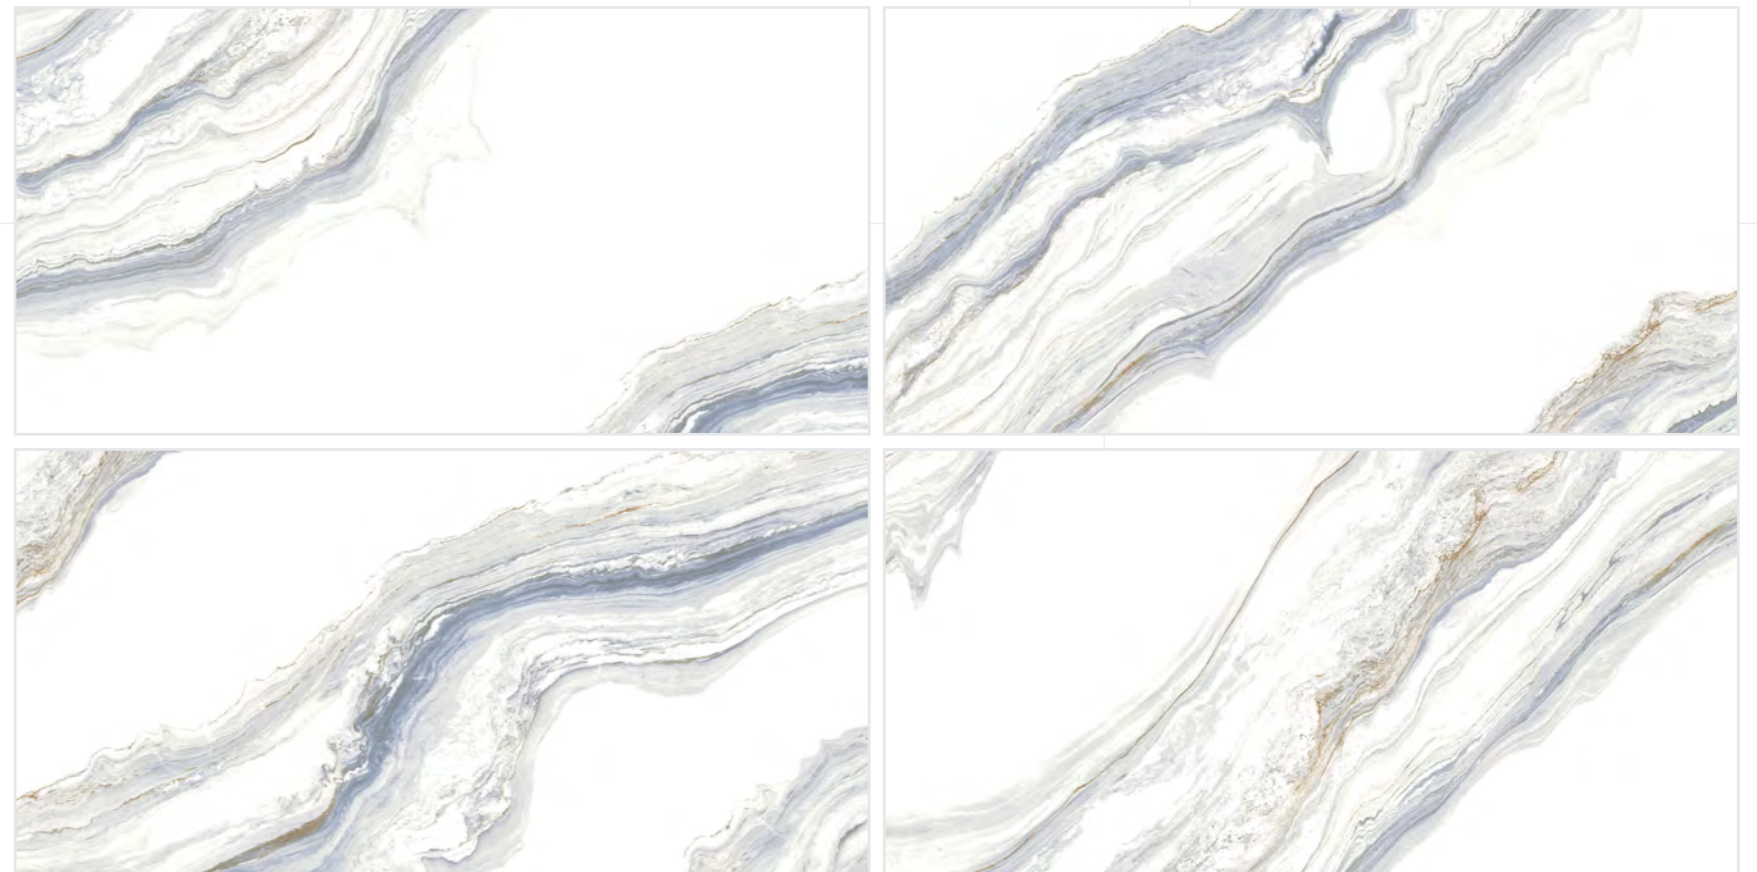

ROCK BRAZILIAN MIST

**800x1600 mm
Carving**

04 - Random

Touch for Virtual

ROCK CANVAS BLUE

**800x1600 mm
Carving**

04 - Random

Touch for Virtual