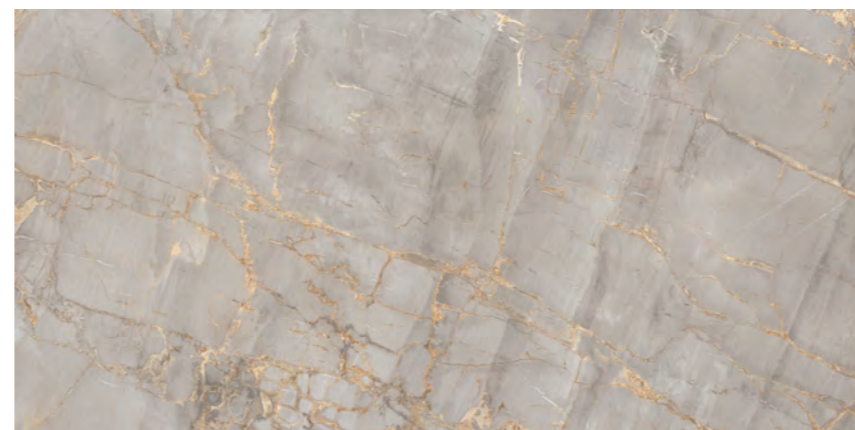

ROCK NACARADO GOLD

**800x1600 mm
Carving**

04 - Random

Touch for Virtual