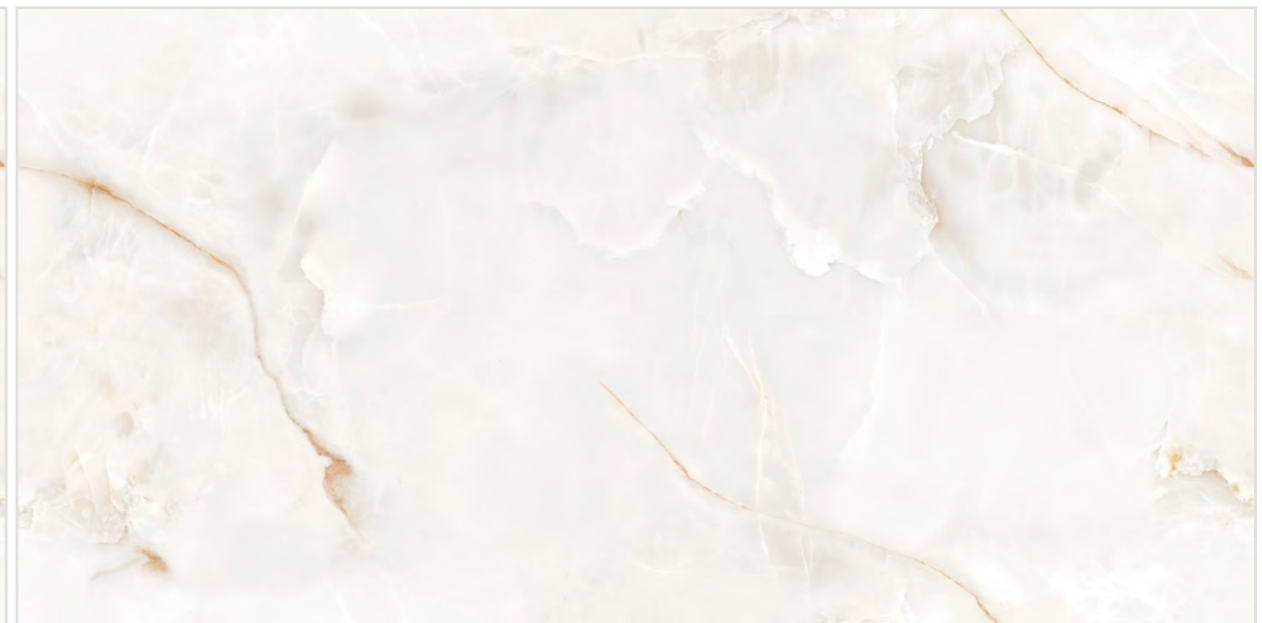

ONYX VENATO

Size :
800x1600mm

Finish :
Glossy-Endless

Thickness :
09mm

Random :
04