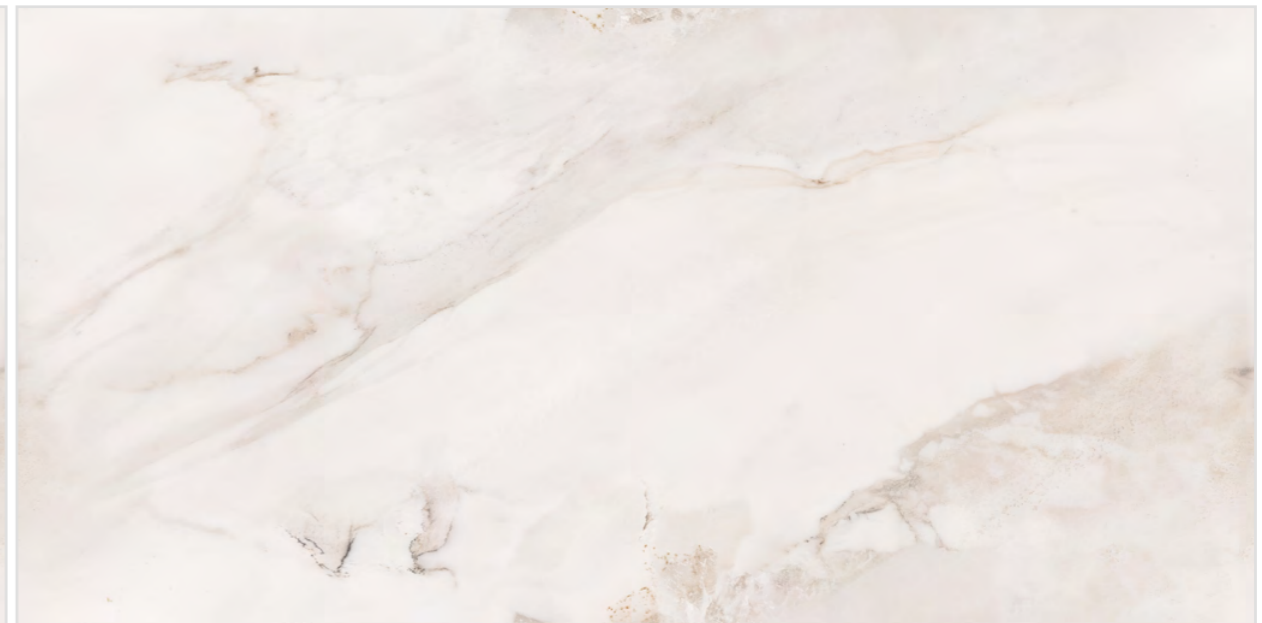

ULTRA ONYX

Size :
800x1600mm

Finish :
Glossy-Endless

Thickness :
09mm

Random :
04