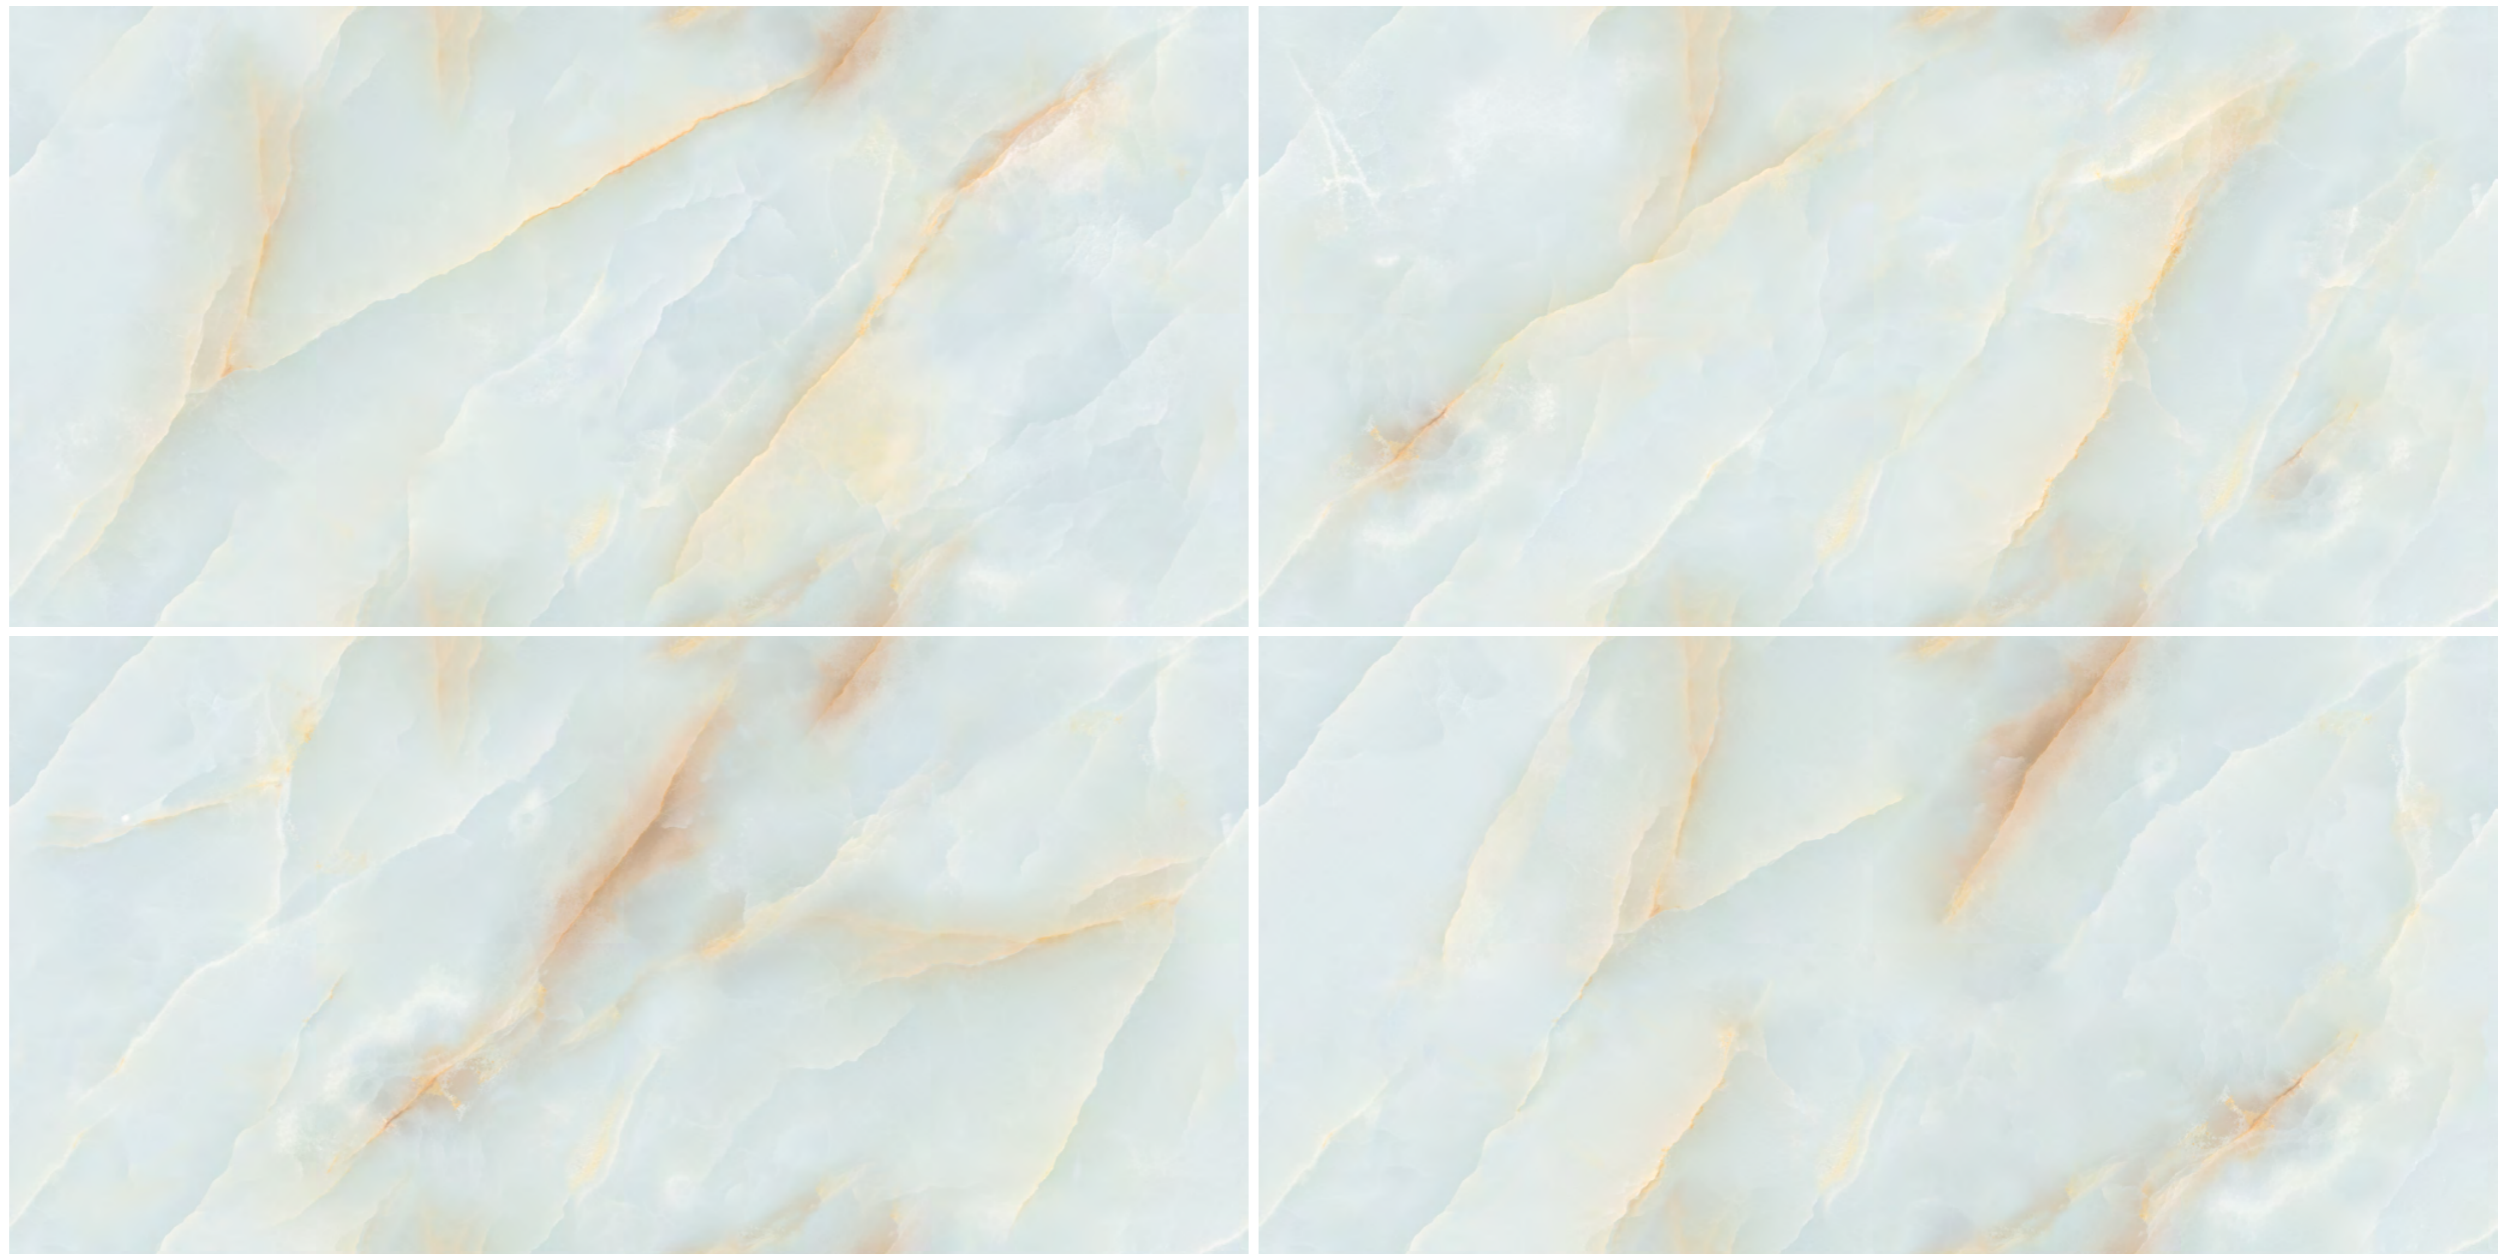

ONICE CIELO

Size :
800x1600mm

Finish :
Glossy-Endless

Thickness :
09mm

Random :
04