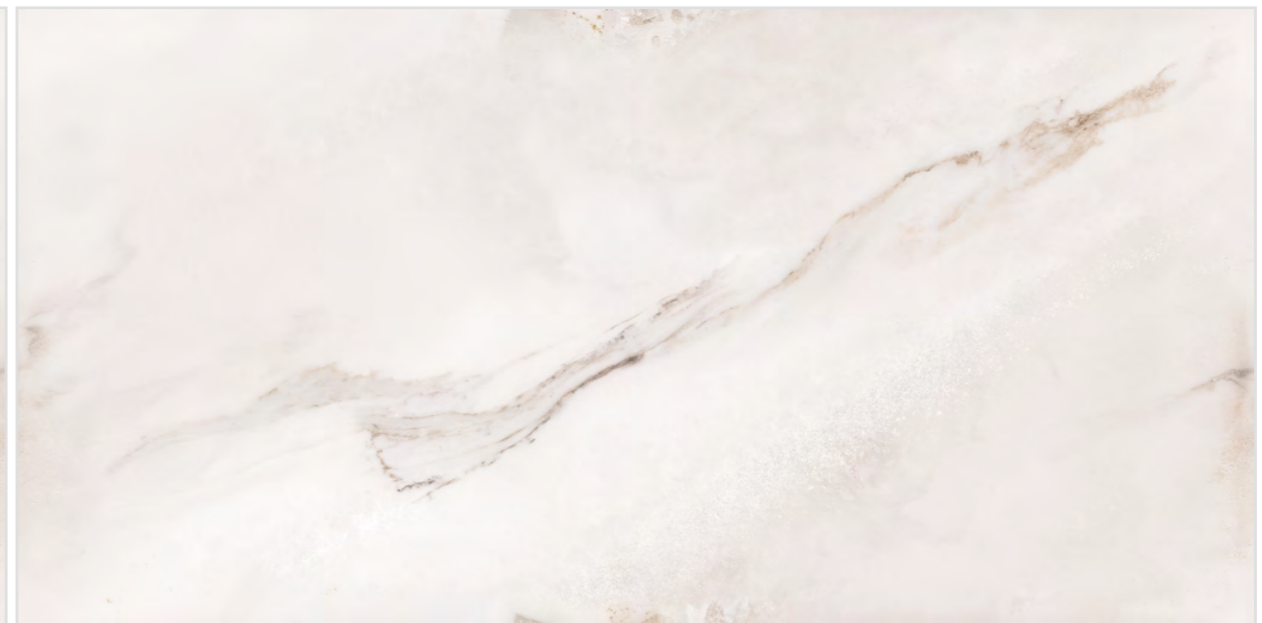

ULTRA ONYX

Size :
800x1600mm

Finish :
Glossy-Endless

Thickness :
09mm

Random :
04