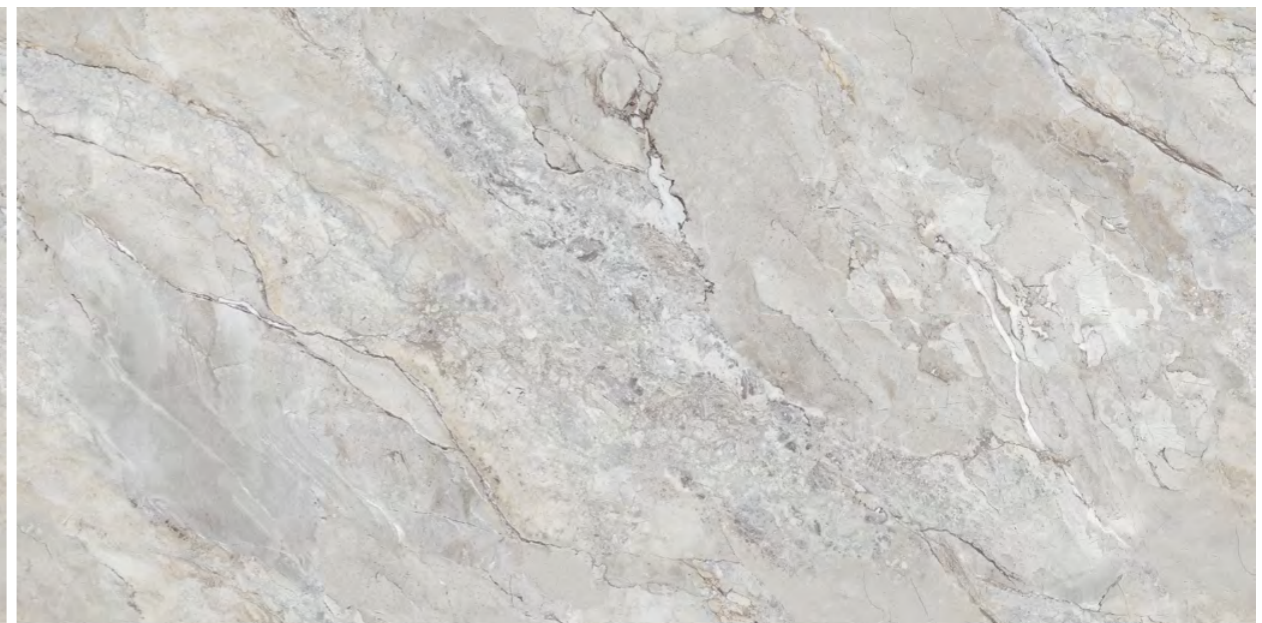

# SILVER SHADOW

Size :  
800x1600mm

Finish :  
Glossy-Endless

Thickness :  
09mm

Random :  
04

**SMOKEY MINK**