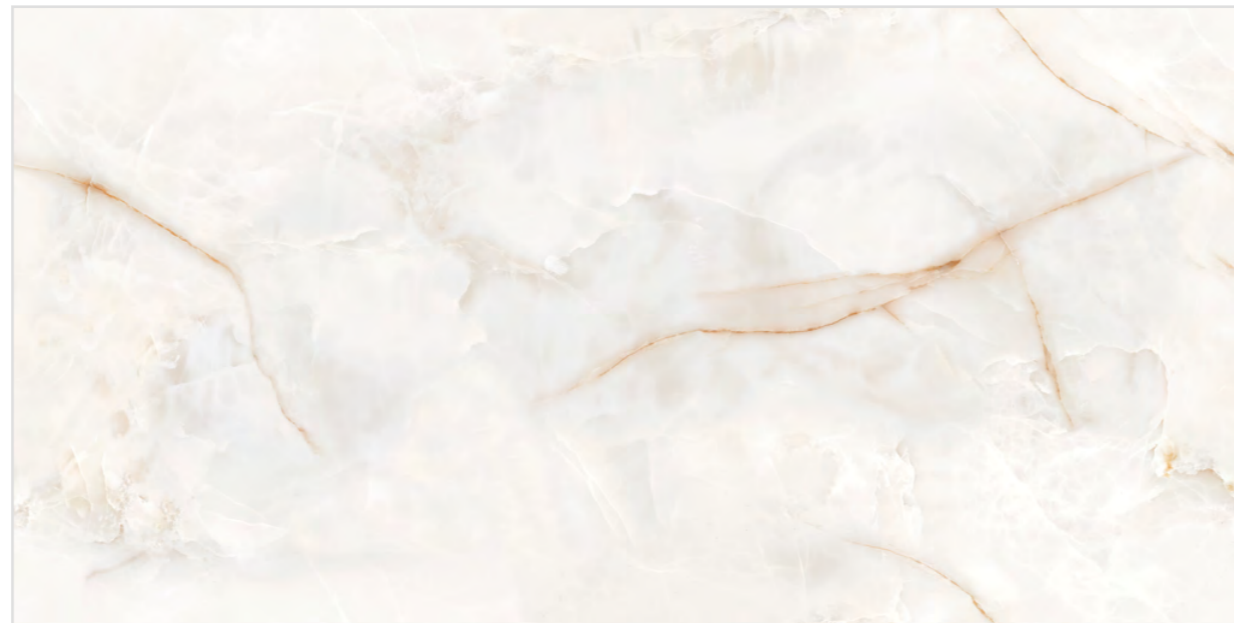

ONYX VENATO

Size :
800x1600mm

Finish :
Glossy-Endless

Thickness :
09mm

Random :
04