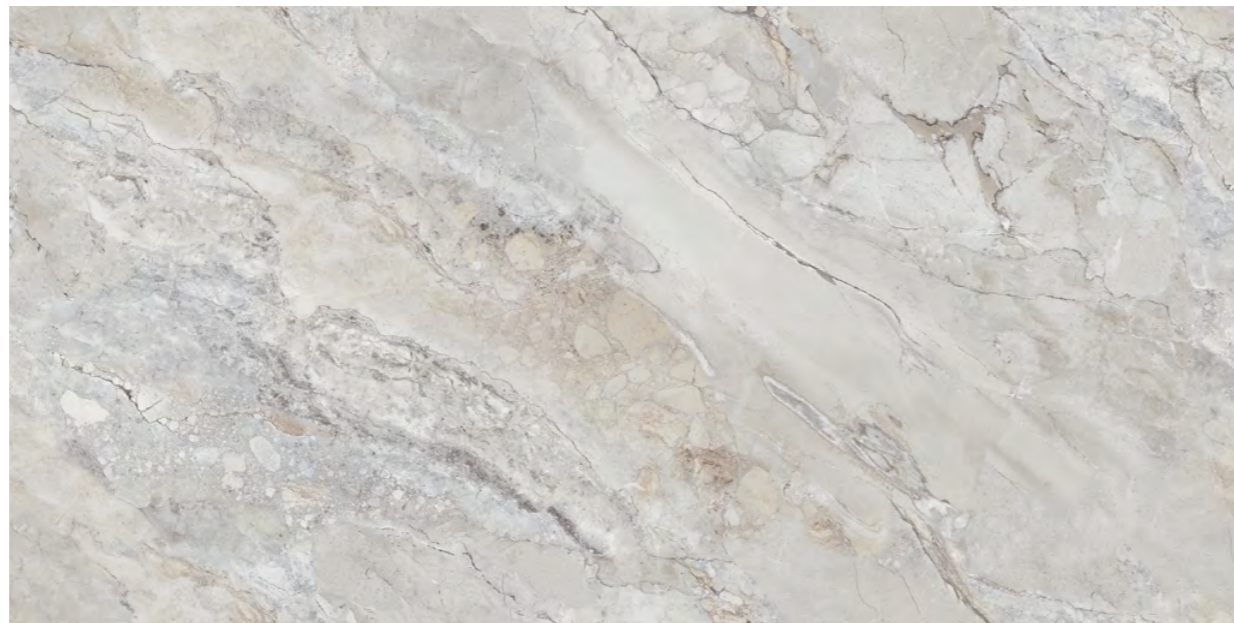

# SILVER SHADOW

Size :  
800x1600mm

Finish :  
Glossy-Endless

Thickness :  
09mm

Random :  
04

**SMOKEY MINK**