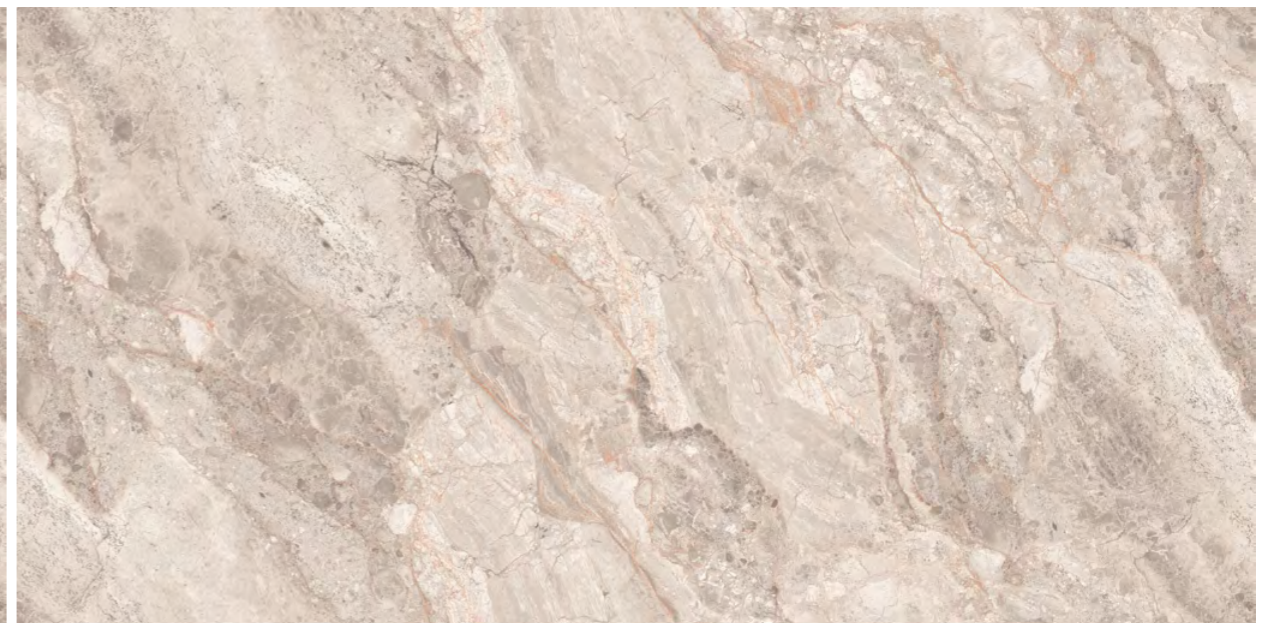

SMOKEY PEACH

Size :
800x1600mm

Finish :
Glossy-Endless

Thickness :
09mm

Random :
04