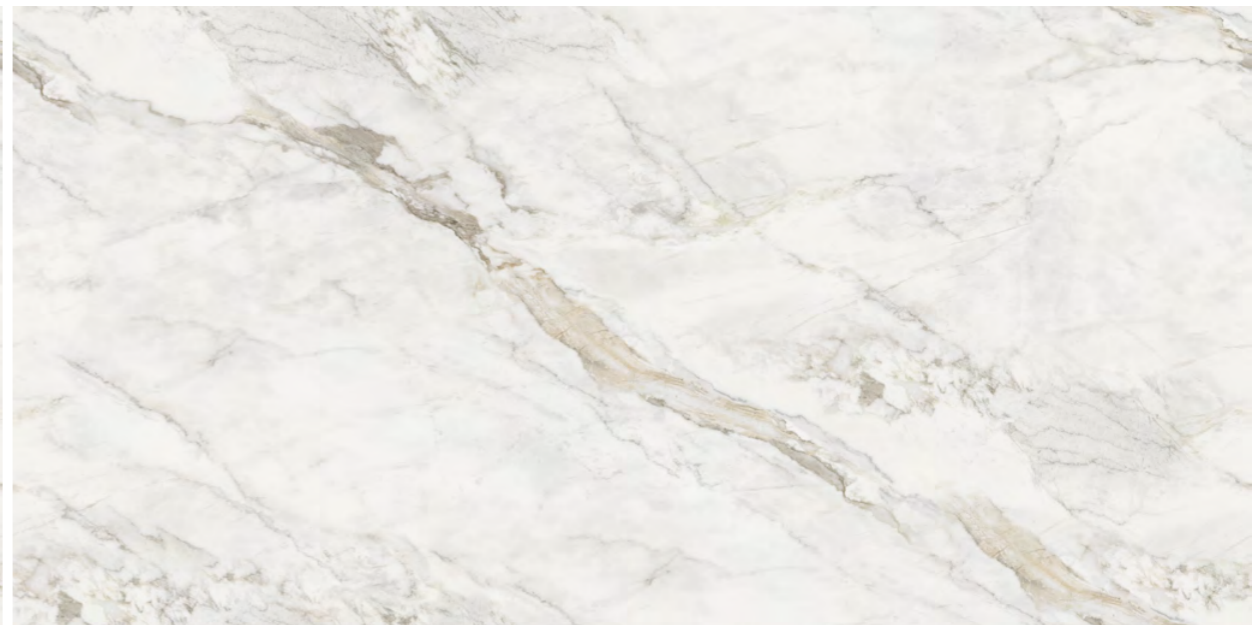

CALACATTA LUX

Size :
800x1600mm

Finish :
Glossy-Endless

Thickness :
09mm

Random :
04