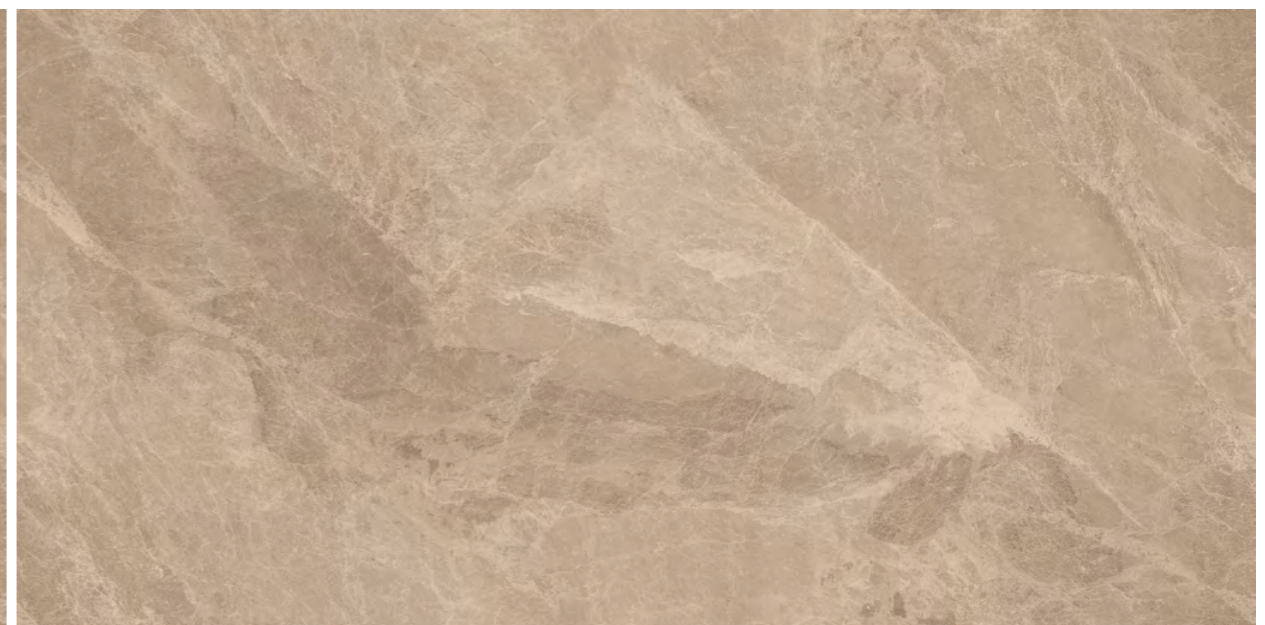

LOTUS CAMILO

Size :
800x1600mm

Finish :
Glossy-Endless

Thickness :
09mm

Random :
04

Touch for Virtual