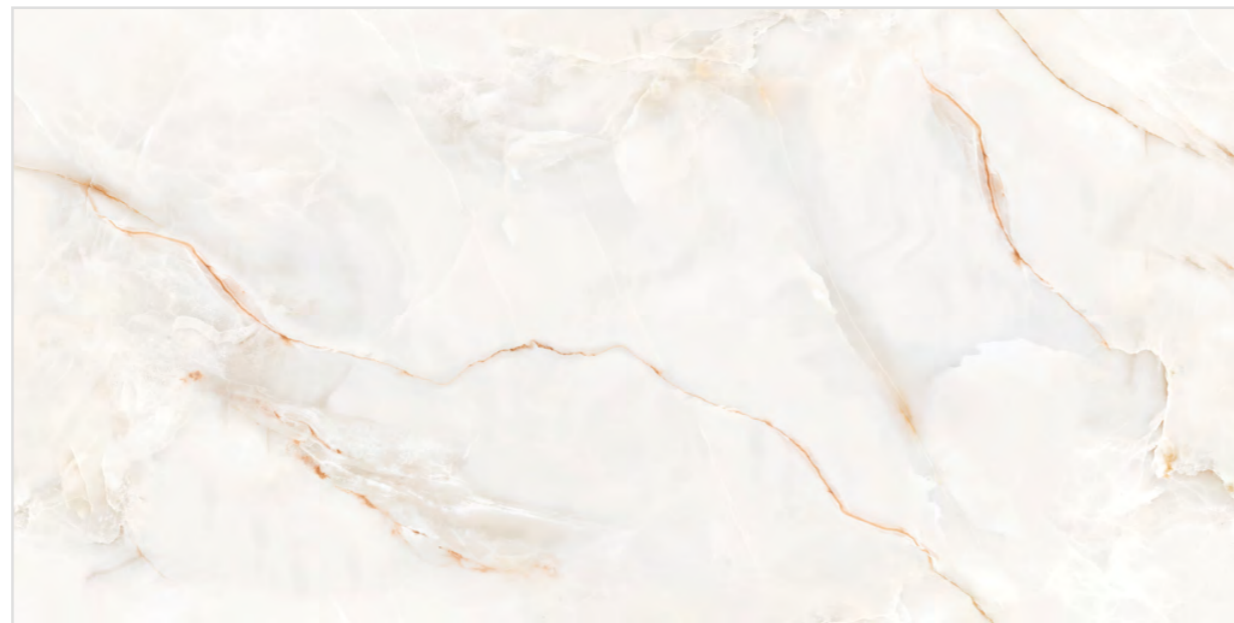

ONYX VENATO

Size :
800x1600mm

Finish :
Glossy-Endless

Thickness :
09mm

Random :
04