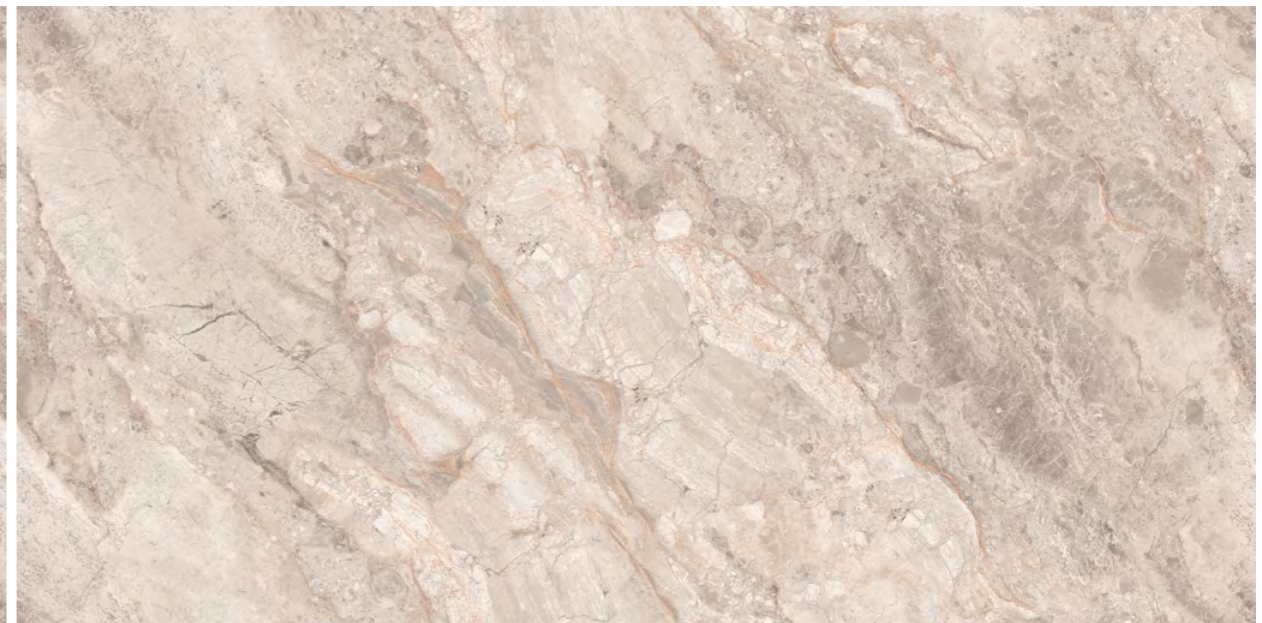

SMOKEY PEACH

Size :
800x1600mm

Finish :
Glossy-Endless

Thickness :
09mm

Random :
04