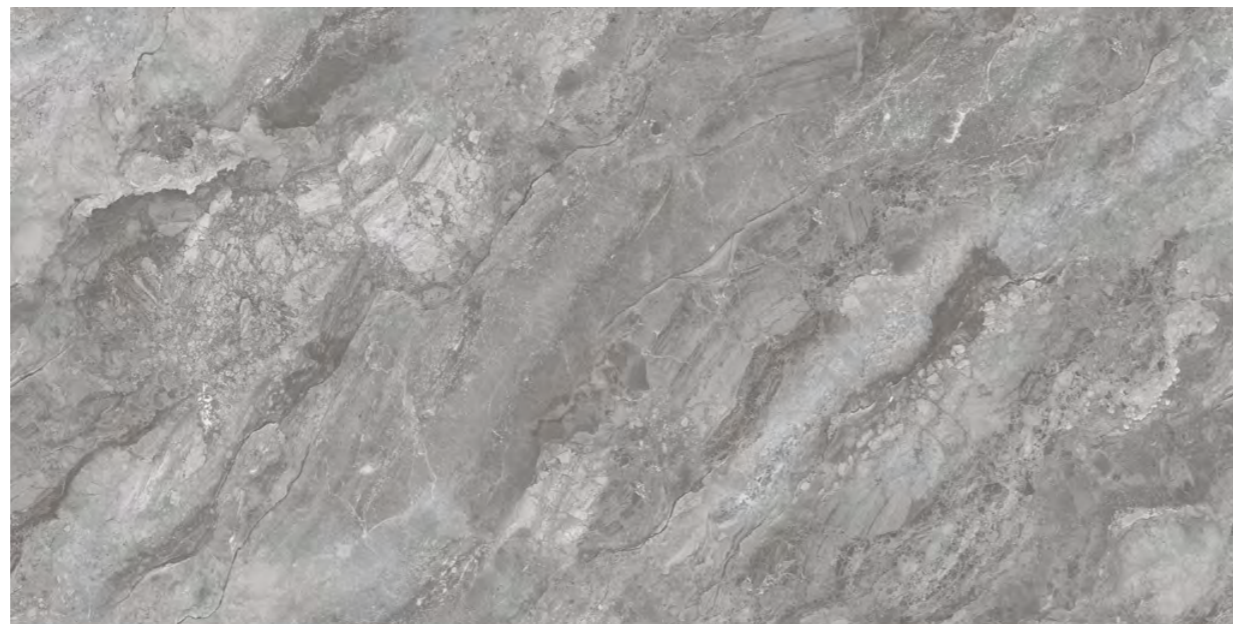

STONEMOOD SCURO

Size :
800x1600mm

Finish :
Glossy-Endless

Thickness :
09mm

Random :
04

Touch for Virtual