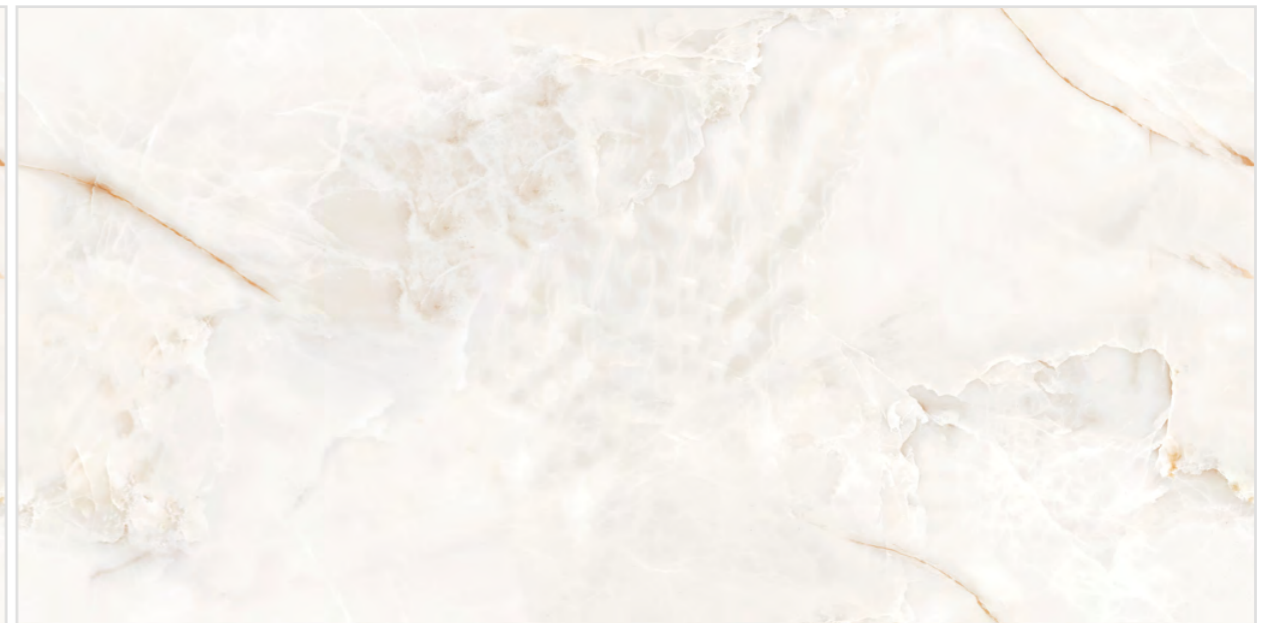

ONYX VENATO

Size :
800x1600mm

Finish :
Glossy-Endless

Thickness :
09mm

Random :
04