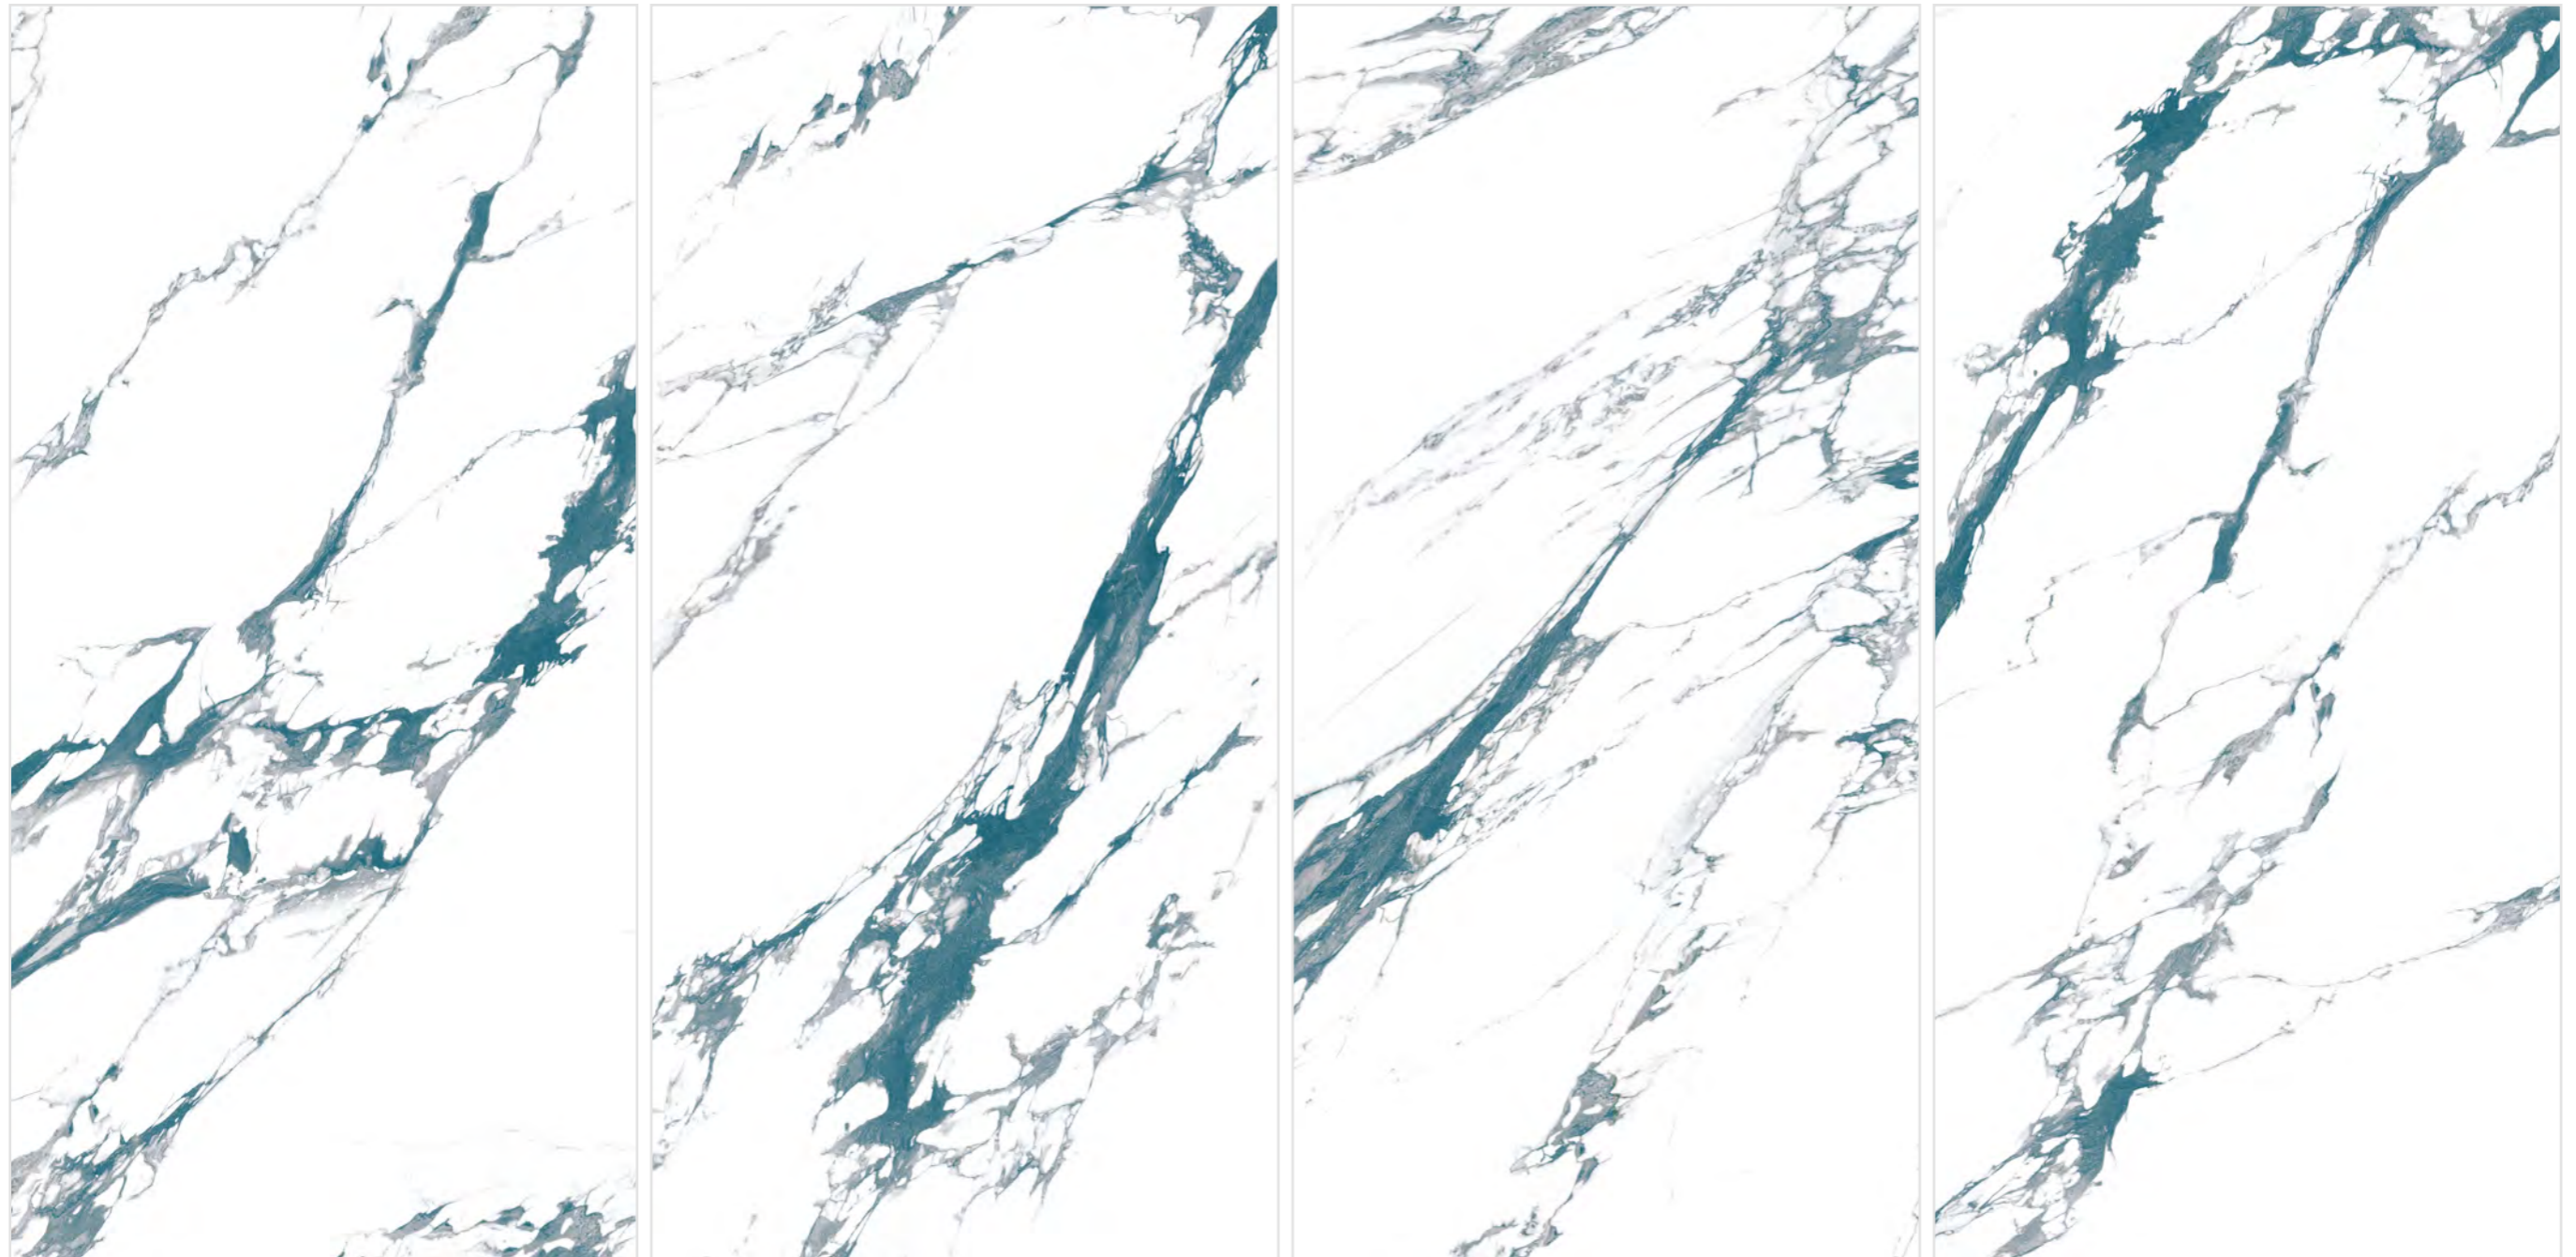

CALACATTA AZURE

Size:
800x1600mm

Finish:
Glossy

Thickness:
9mm

Random:
04