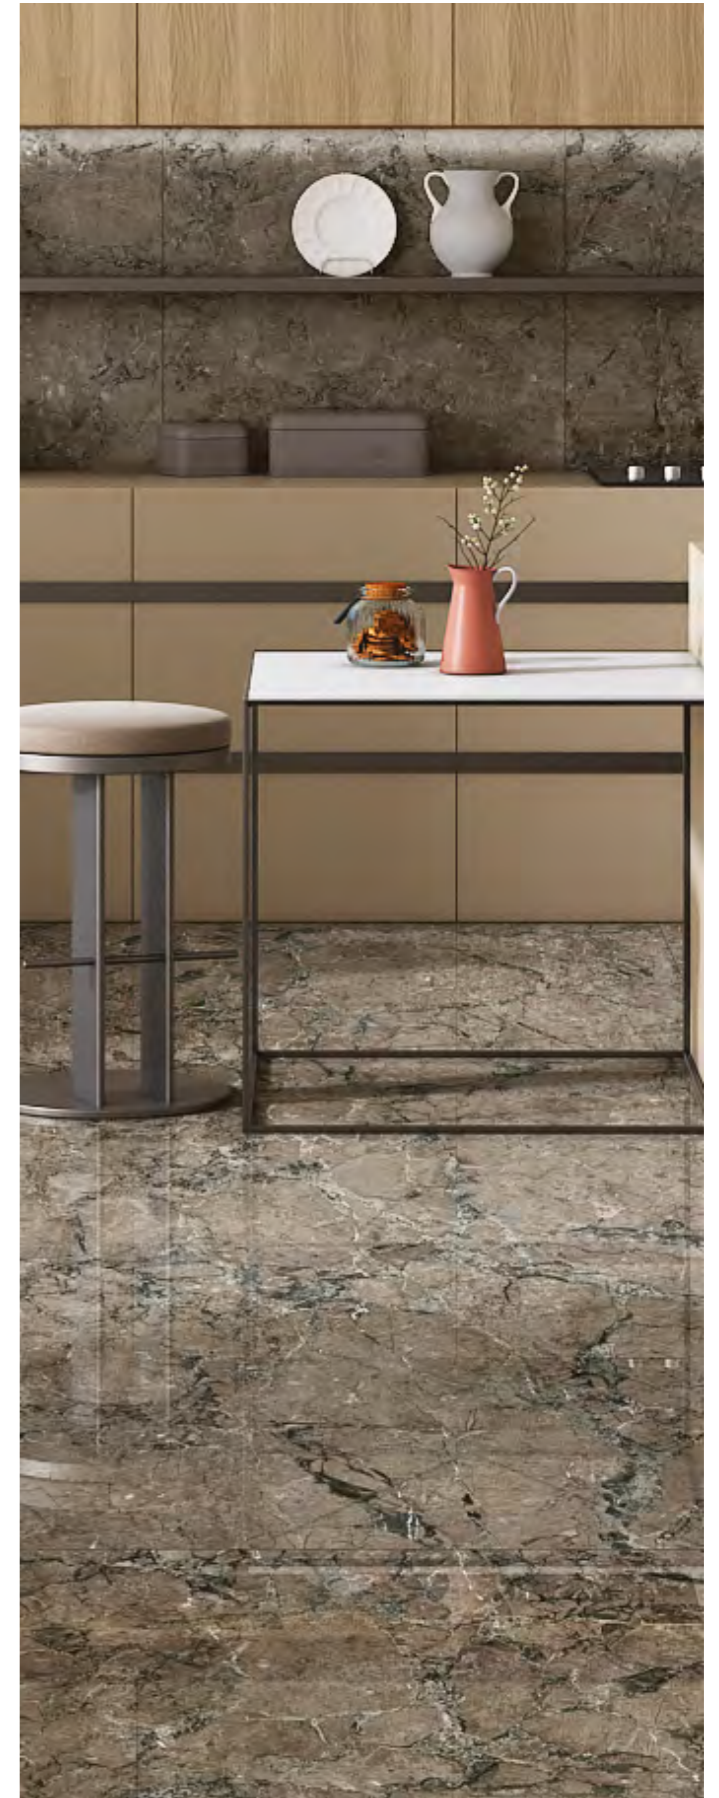

Sense of Expression

SPANISH