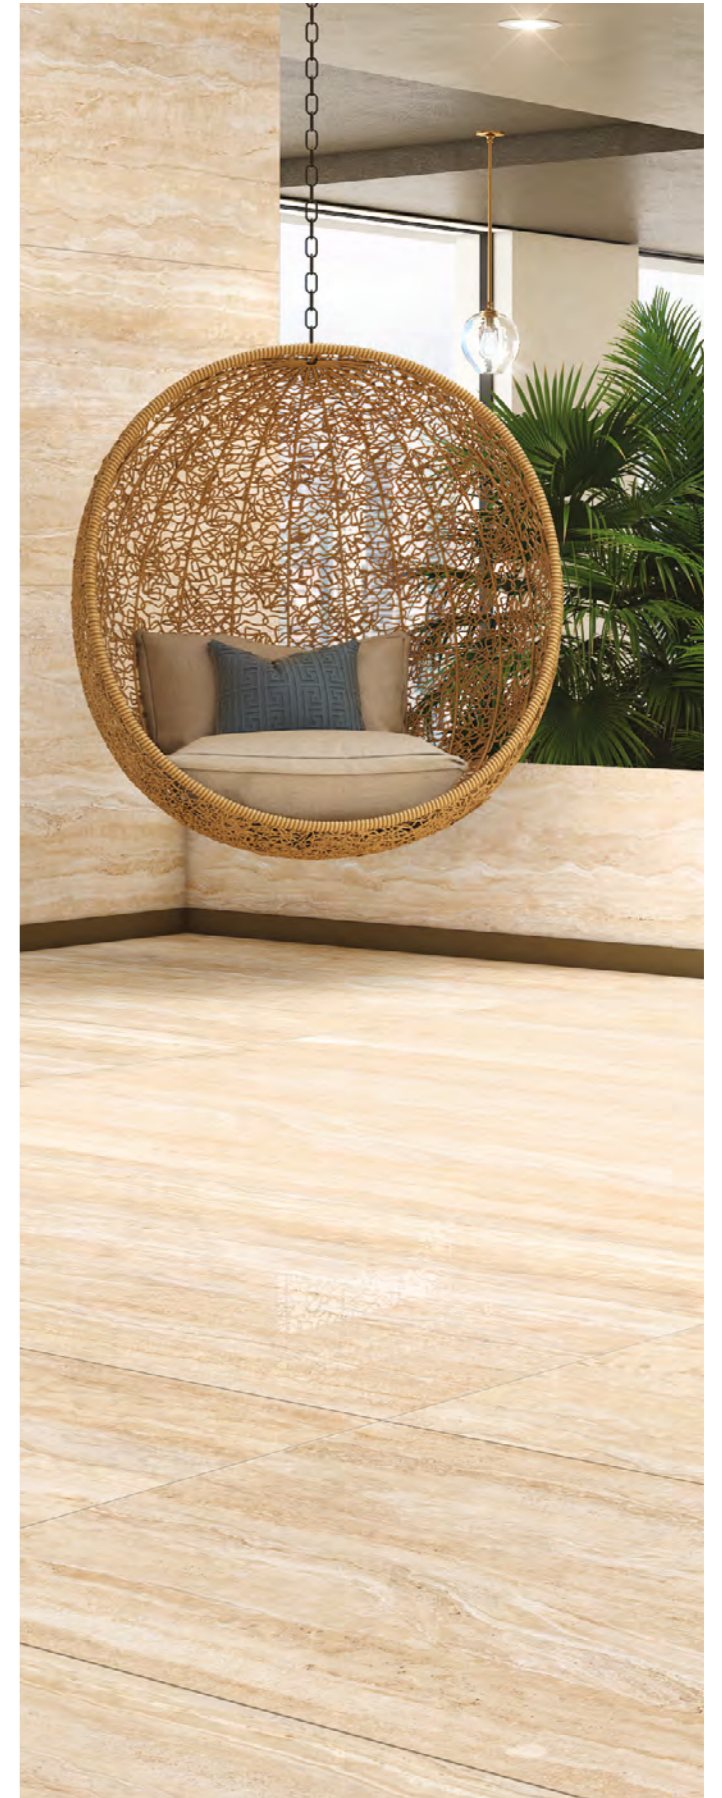

*Instruction
of beauty*