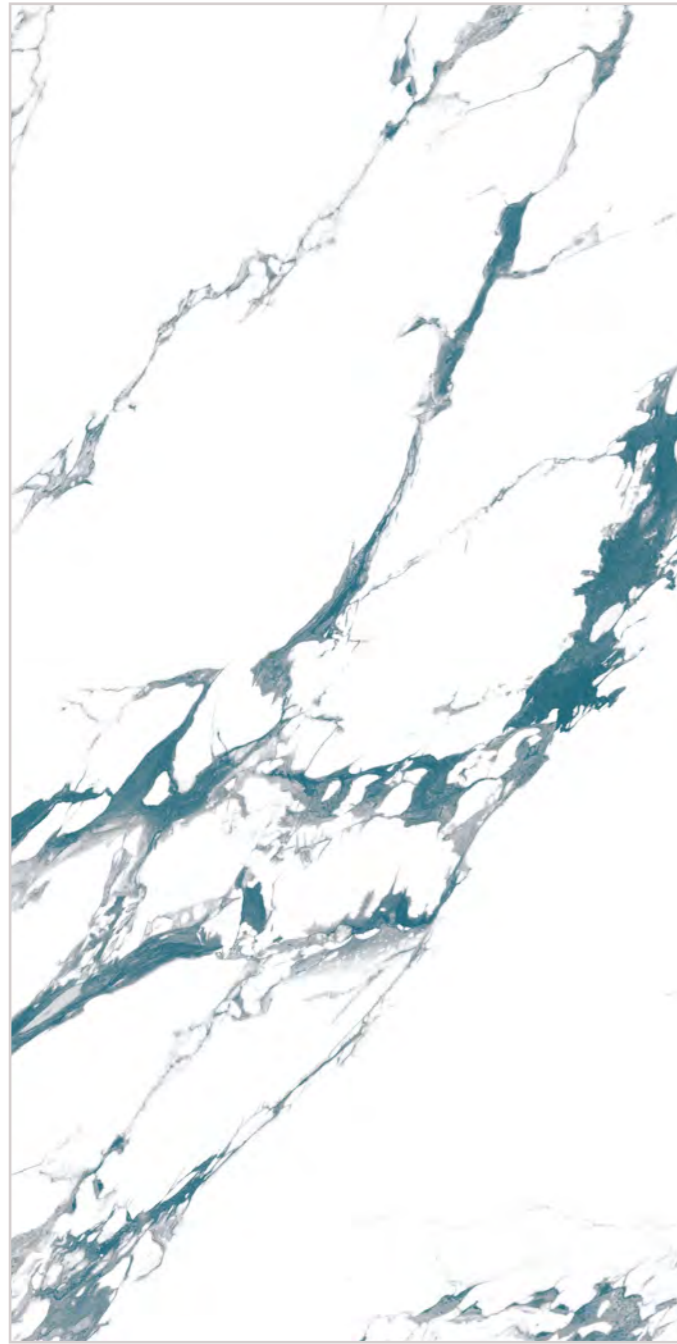

CALACATTA

Exotic
Enhancement