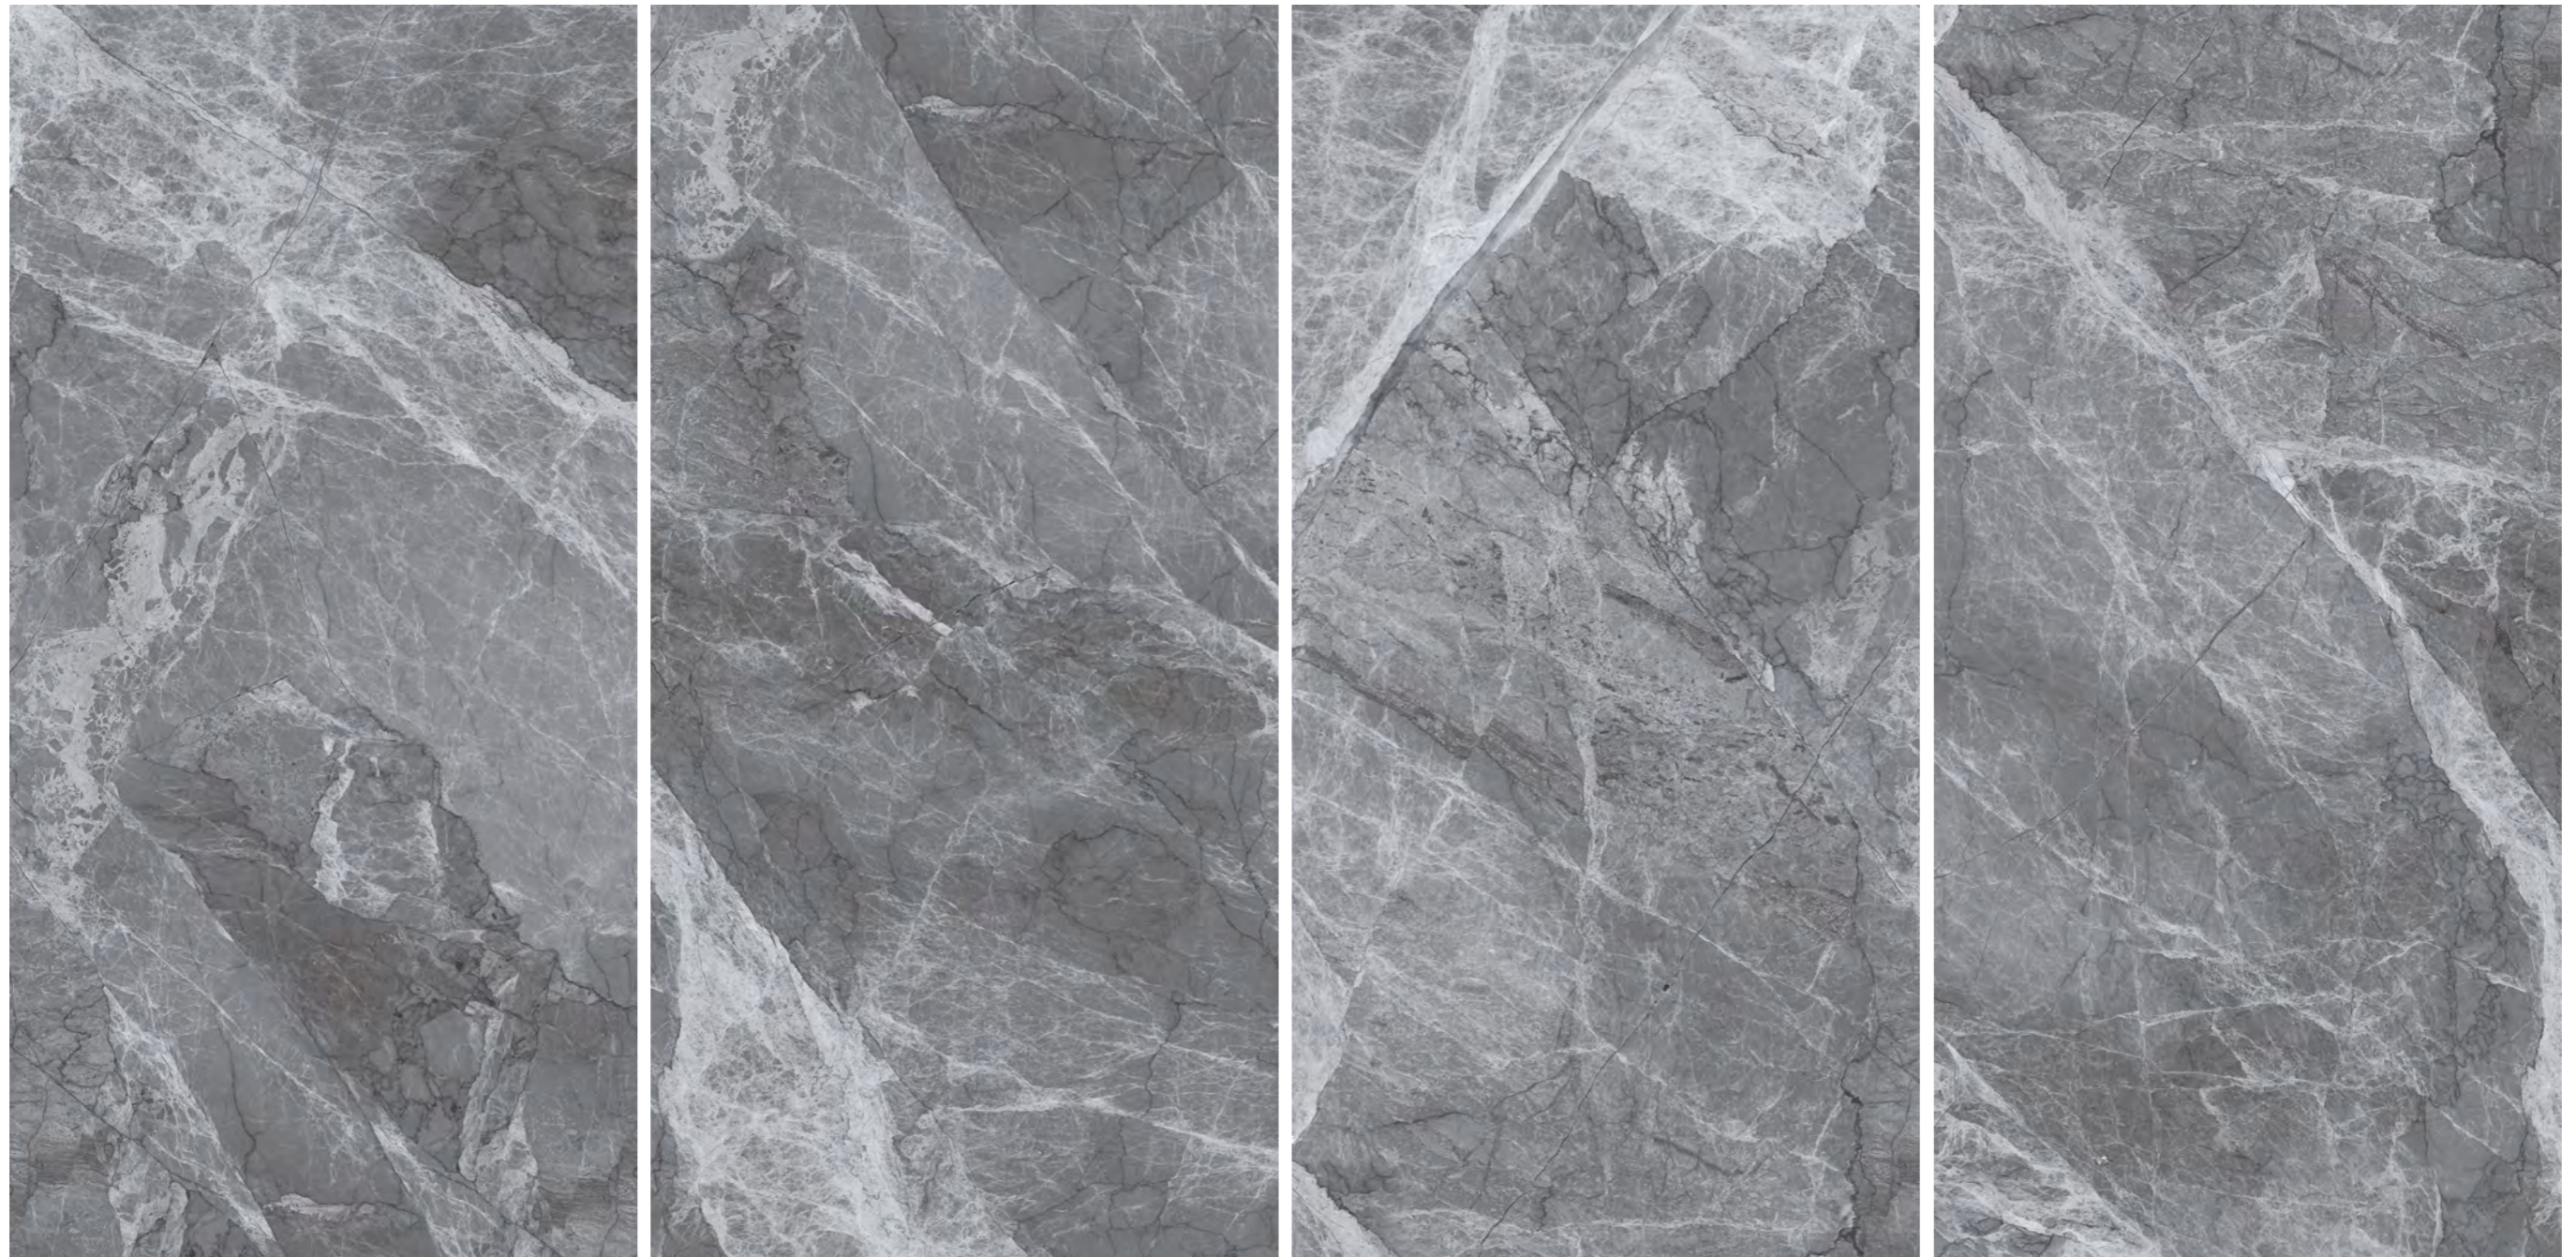

AXIX GREY

Size:
800x1600mm

Finish:
Glossy

Thickness:
9mm

Random:
04