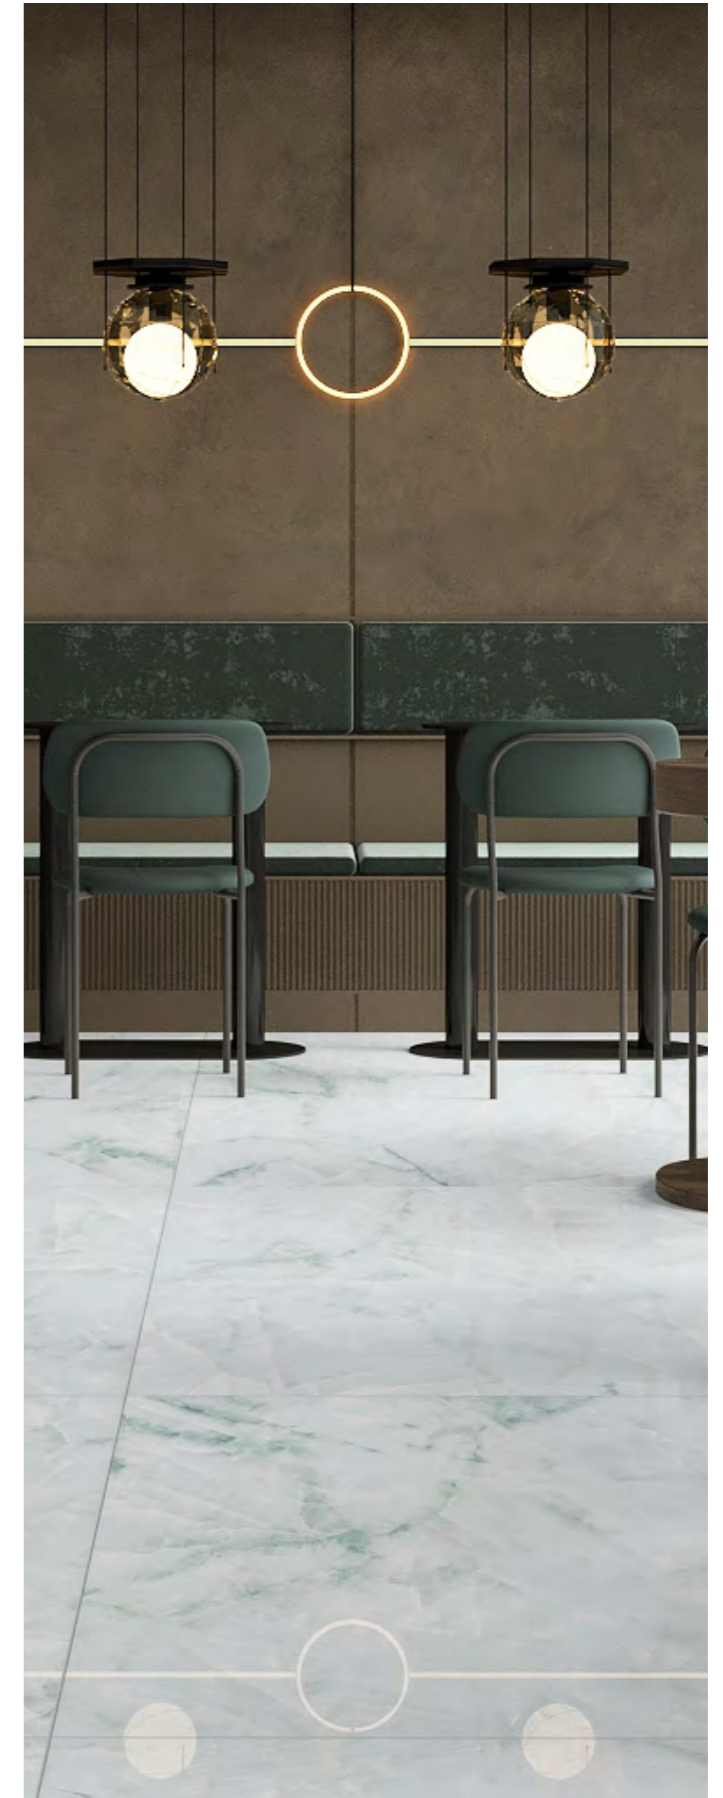

**Distinct
for spaces**