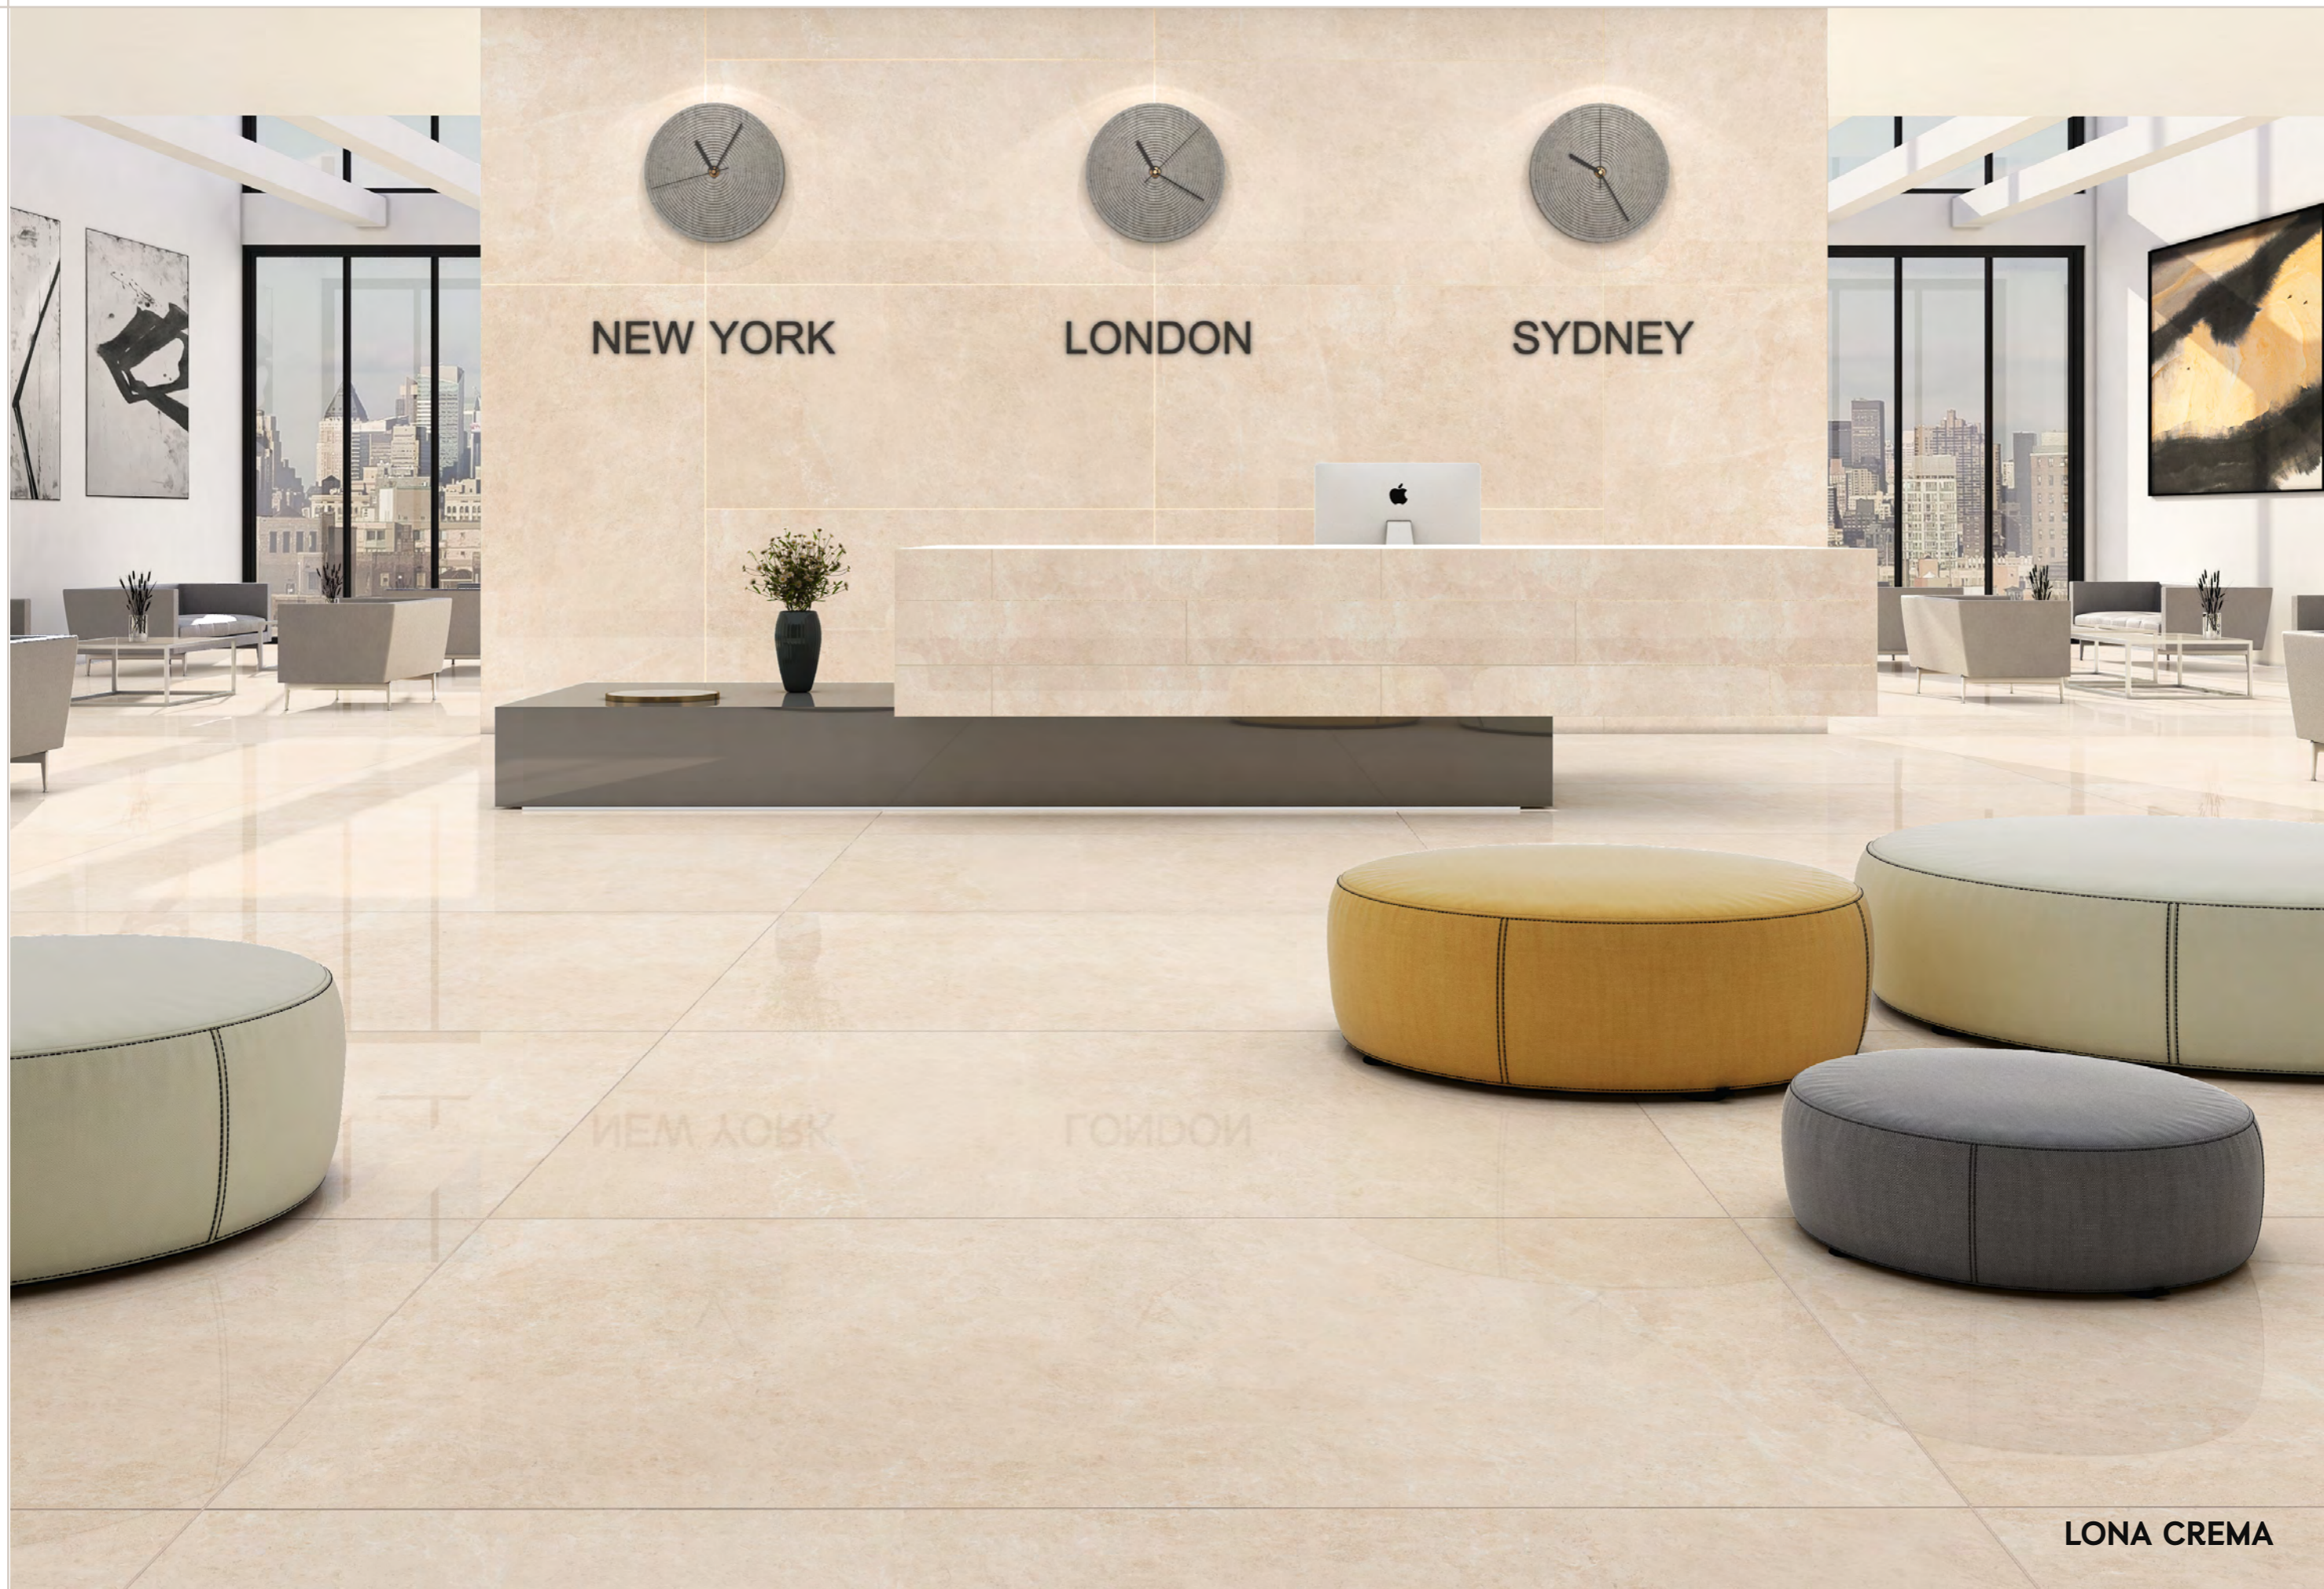

NEW YORK

LONDON

SYDNEY

LONA CREMA