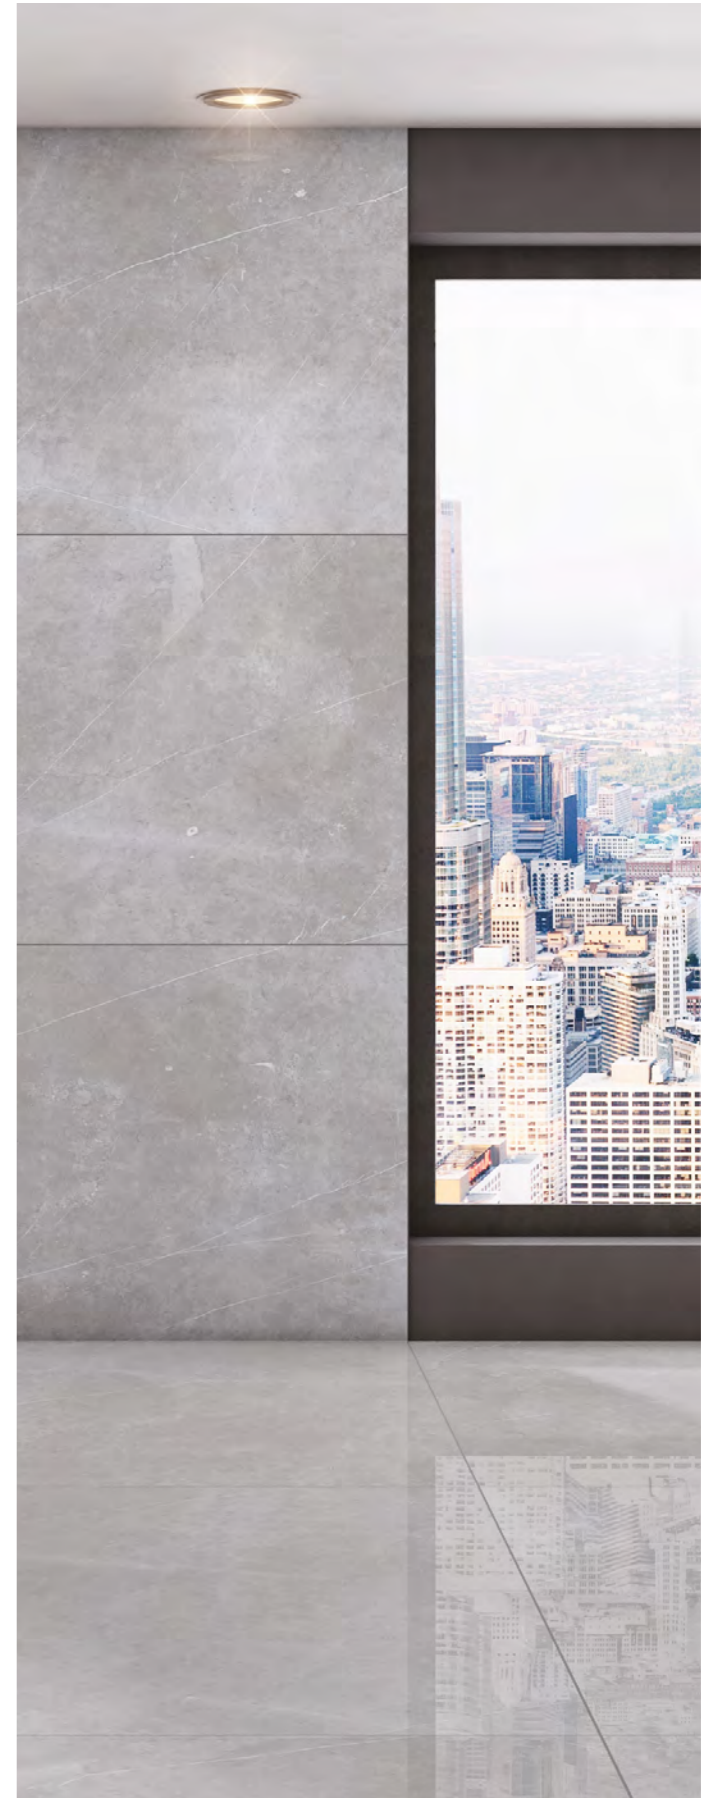

IMPRESSIA BEIGE

IMPRESSIA BEIGE

Size:
800x1600mm

Finish:
Glossy

Thickness:
9mm

Random:
04

PIETRA

Core About
Ordinary