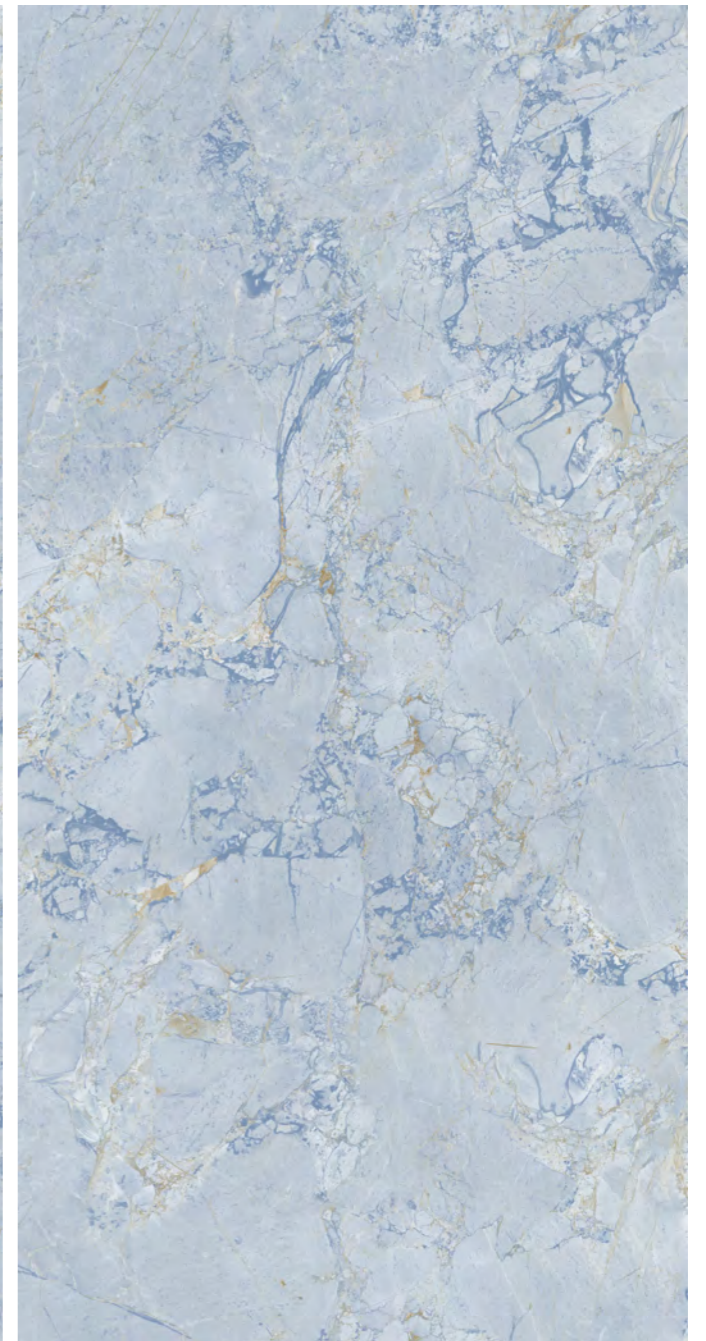

ADMIRAL BLUE

Size:
800x1600mm

Finish:
Glossy

Thickness:
9mm

Random:
04