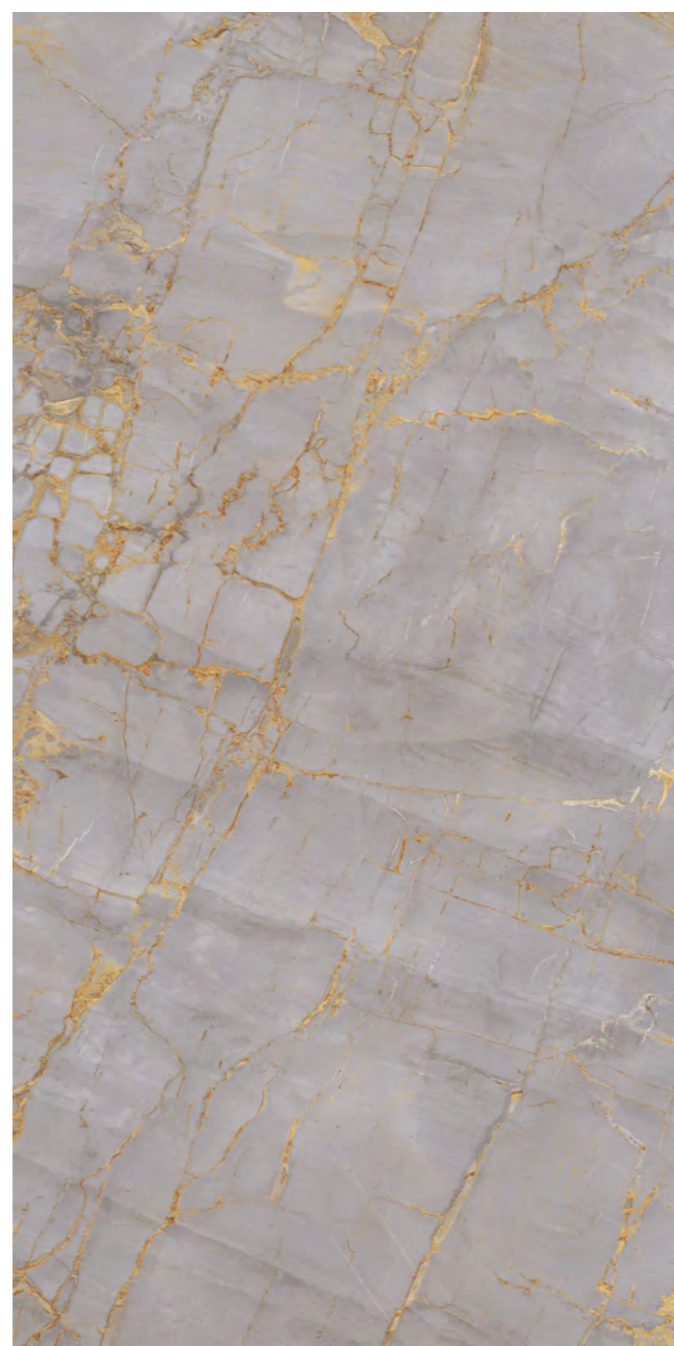

NACARADO GOLD

NACARADO GOLD

Size:
800x1600mm

Finish:
Glossy

Thickness:
9mm

Random:
04

OLIVE

**Disclosing of
Creativity**