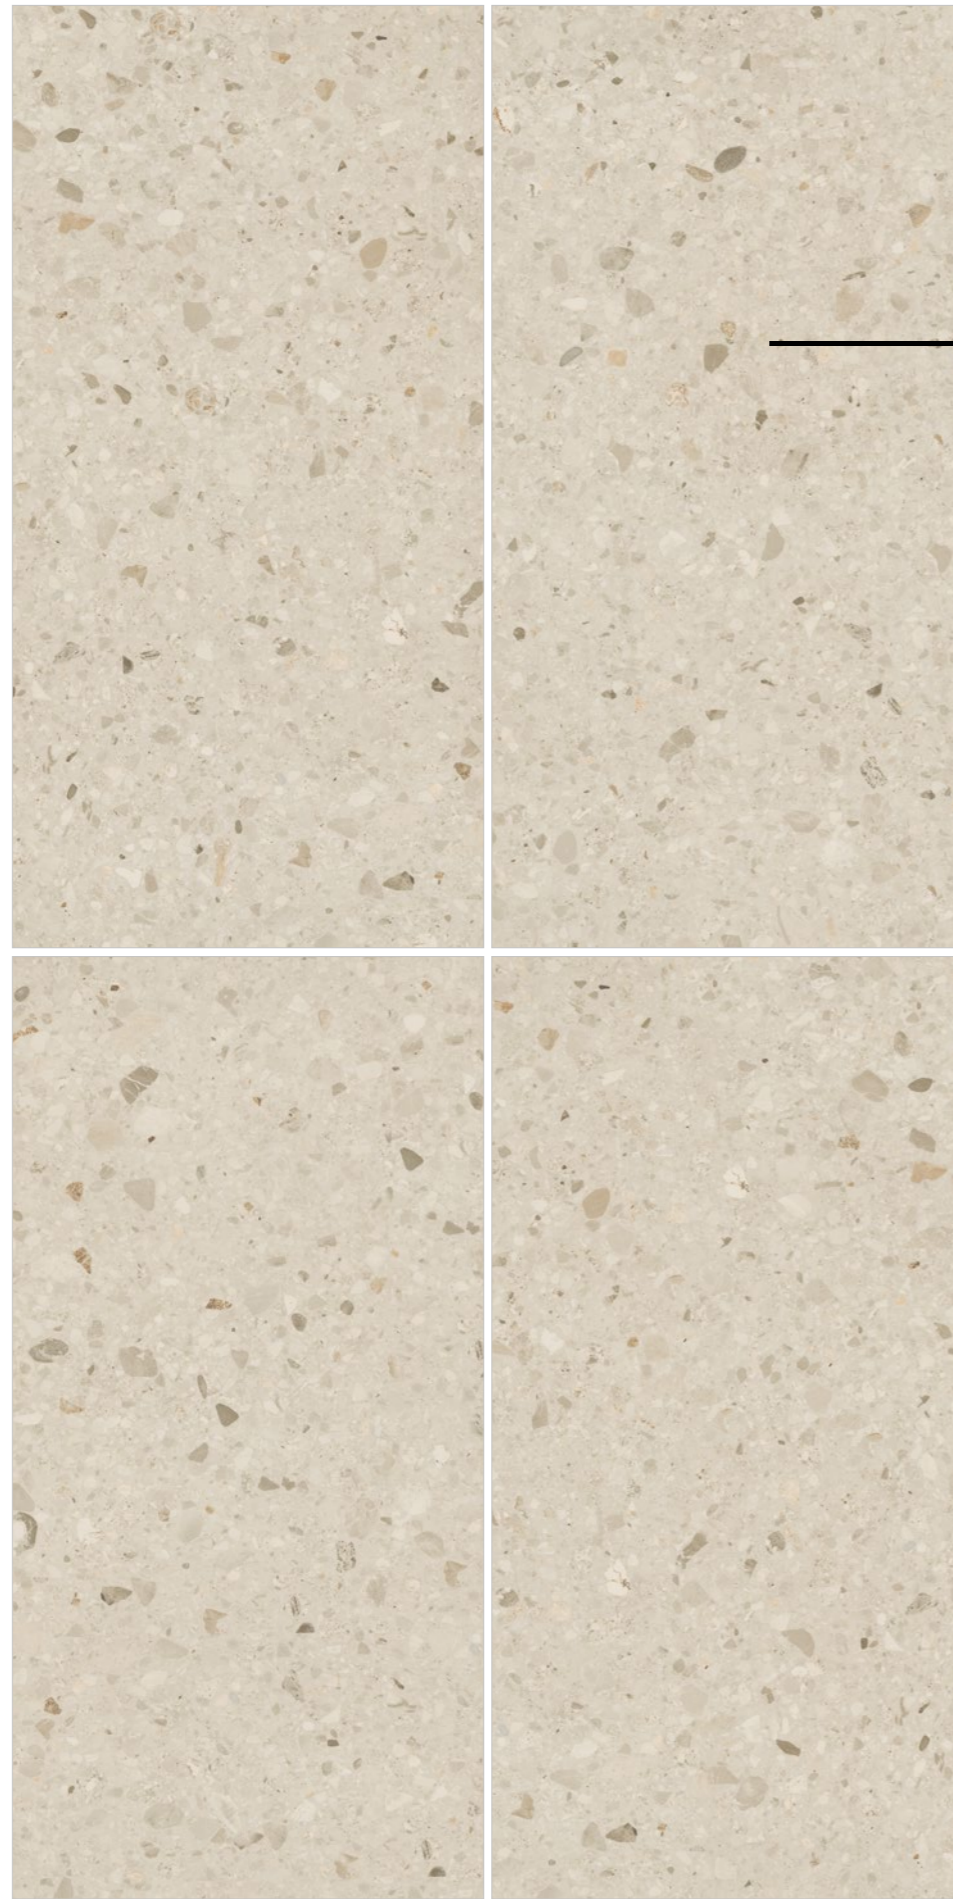

LUCE SURFACE
GLAZED VITRIFIED BODY

SIZE :
800X1600MM

RANDOM :
04

● **DEFINITION OF DYNAMISM**

Touch for Virtual
360°

CEPPO DI BEIGE

LUCE SURFACE
GLAZED VITRIFIED BODY

SIZE :
800X1600MM