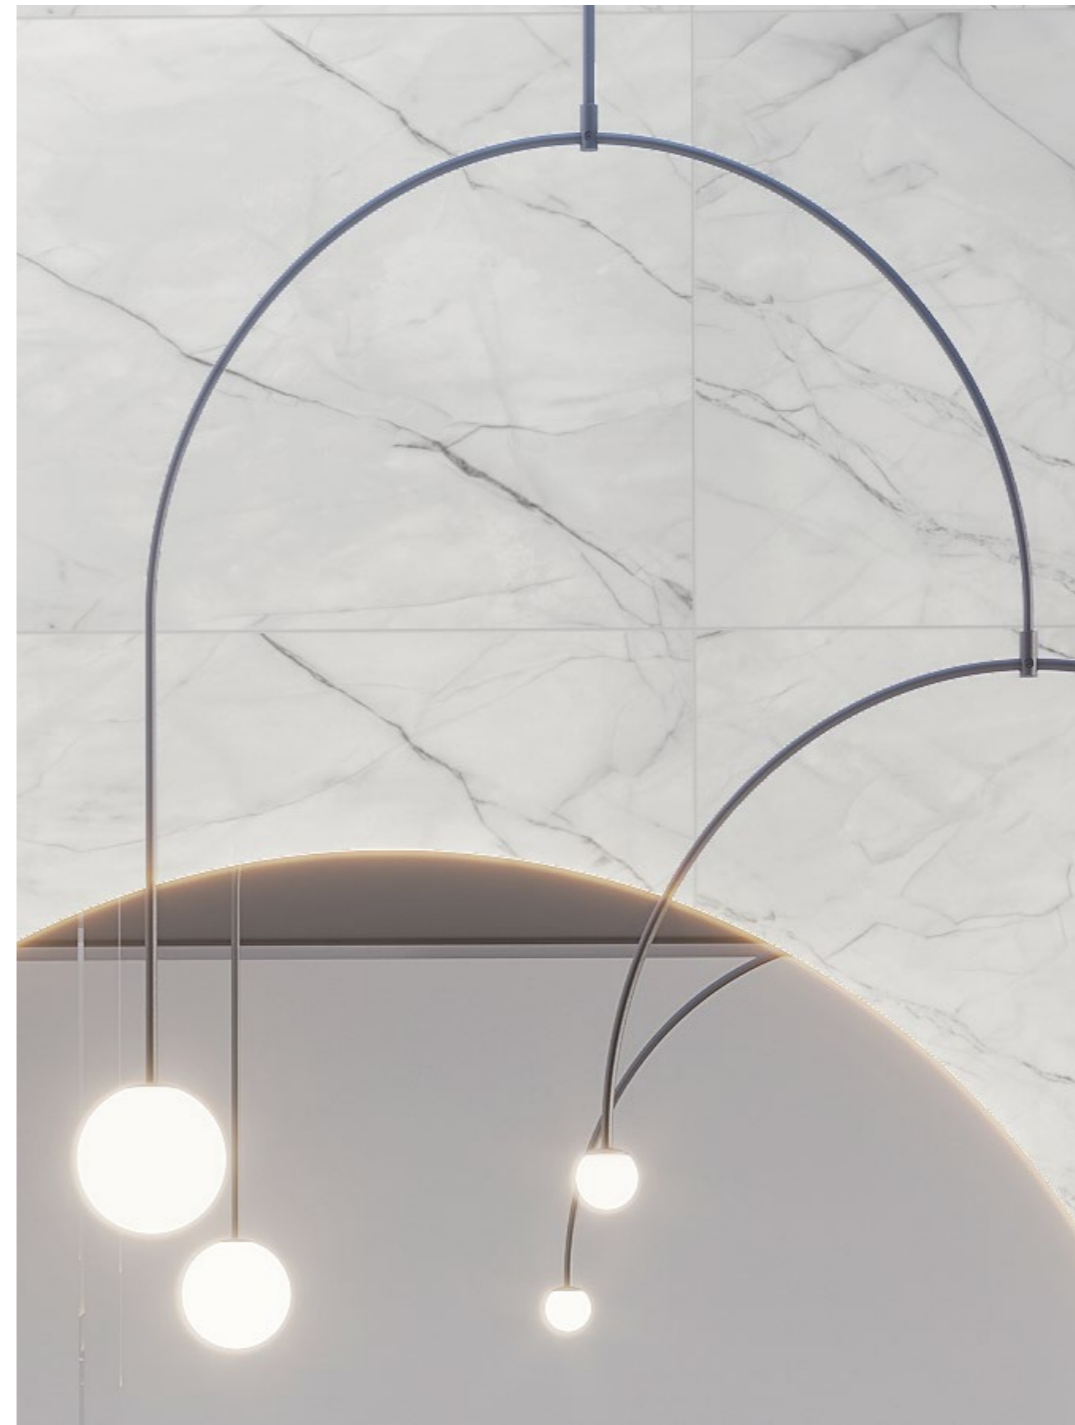

Touch for Virtual
360°

VENICE GREY

LUCE SURFACE
GLAZED VITRIFIED BODY

SIZE :
800X1600MM

RANDOM :
04

● **AN IDEAL CHOICE**

Touch for Virtual
360°

VOLAX MARTINI