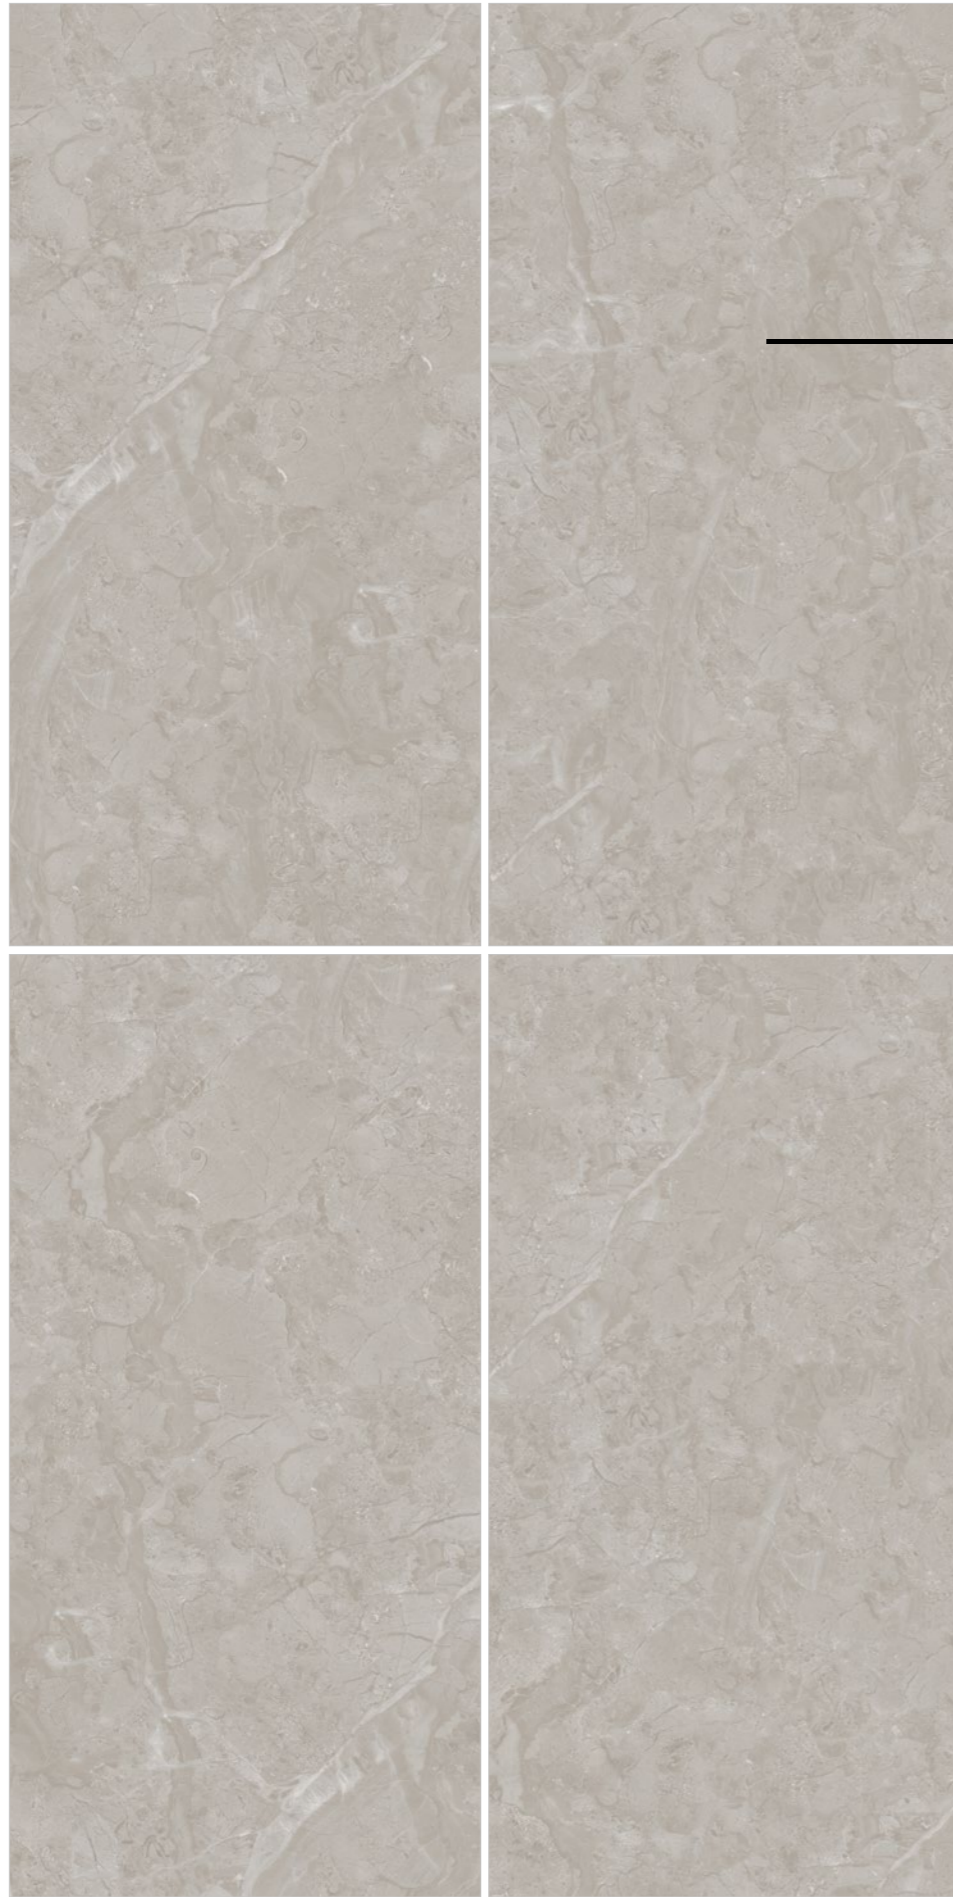

Touch for Virtual
360°

PULIDO TAUPE

LUCE SURFACE
GLAZED VITRIFIED BODY

SIZE :
800X1600MM

RANDOM :
04

● **PERSISTENTLY EXQUISITE**

Touch for Virtual
360°

RAGNAROCK COBALT