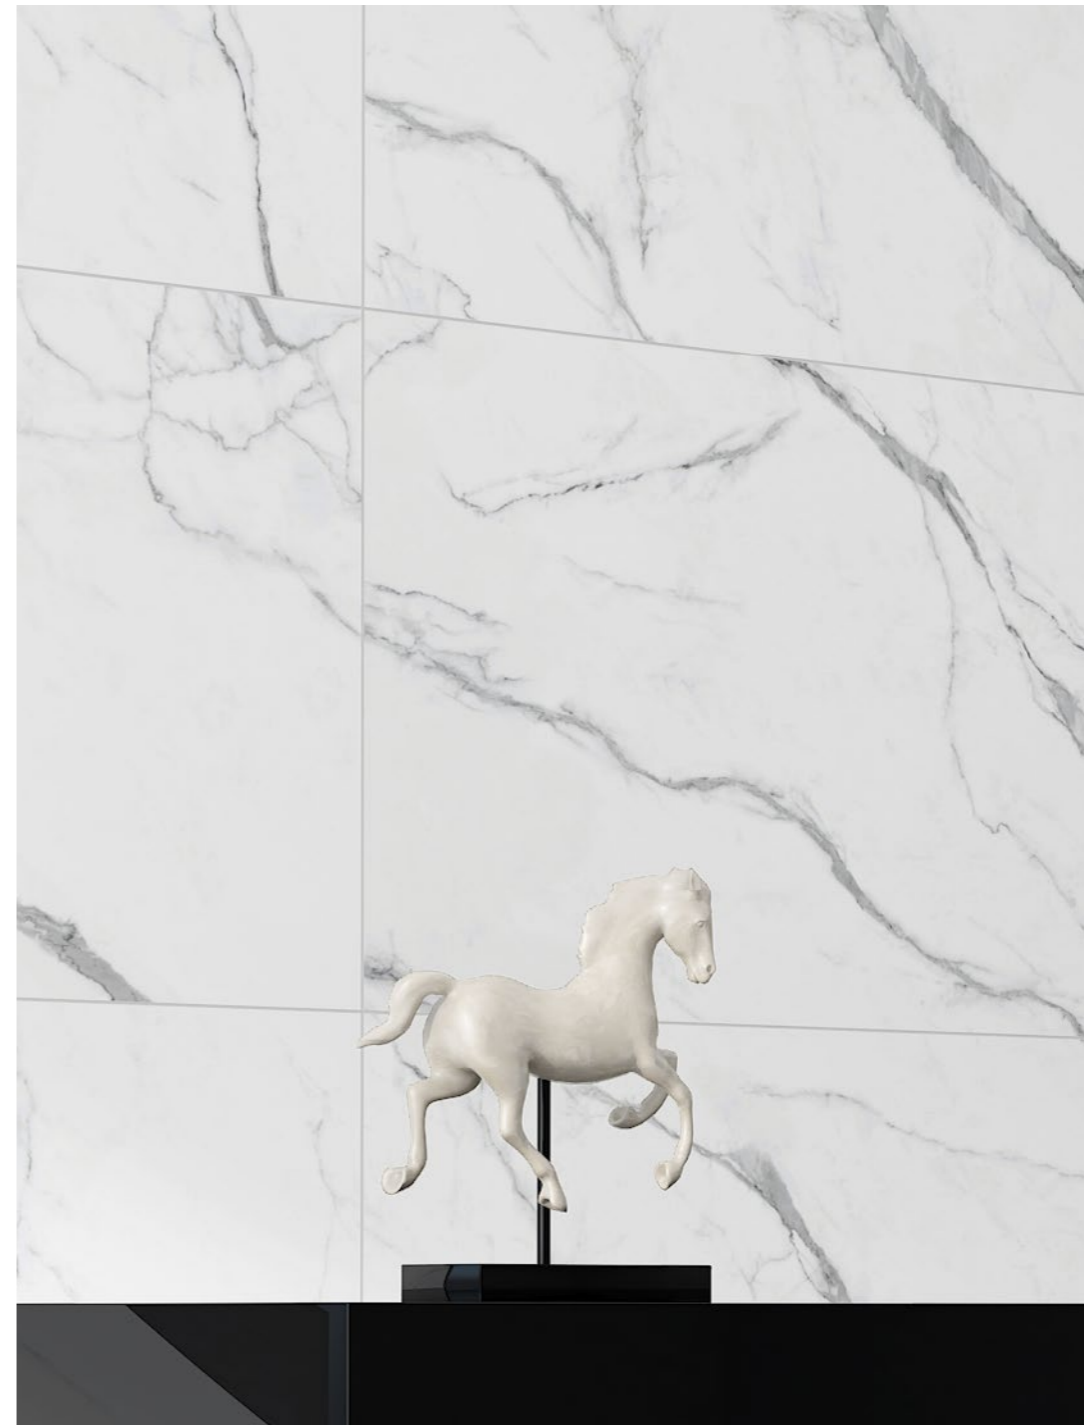

LUCE SURFACE
GLAZED VITRIFIED BODY

SIZE :
800X1600MM

RANDOM :
05

● **TIMELESS ELEGANCE**

Touch for Virtual
360°

CALACATTA SUPREME

LUCE SURFACE
GLAZED VITRIFIED BODY

SIZE :
800X1600MM