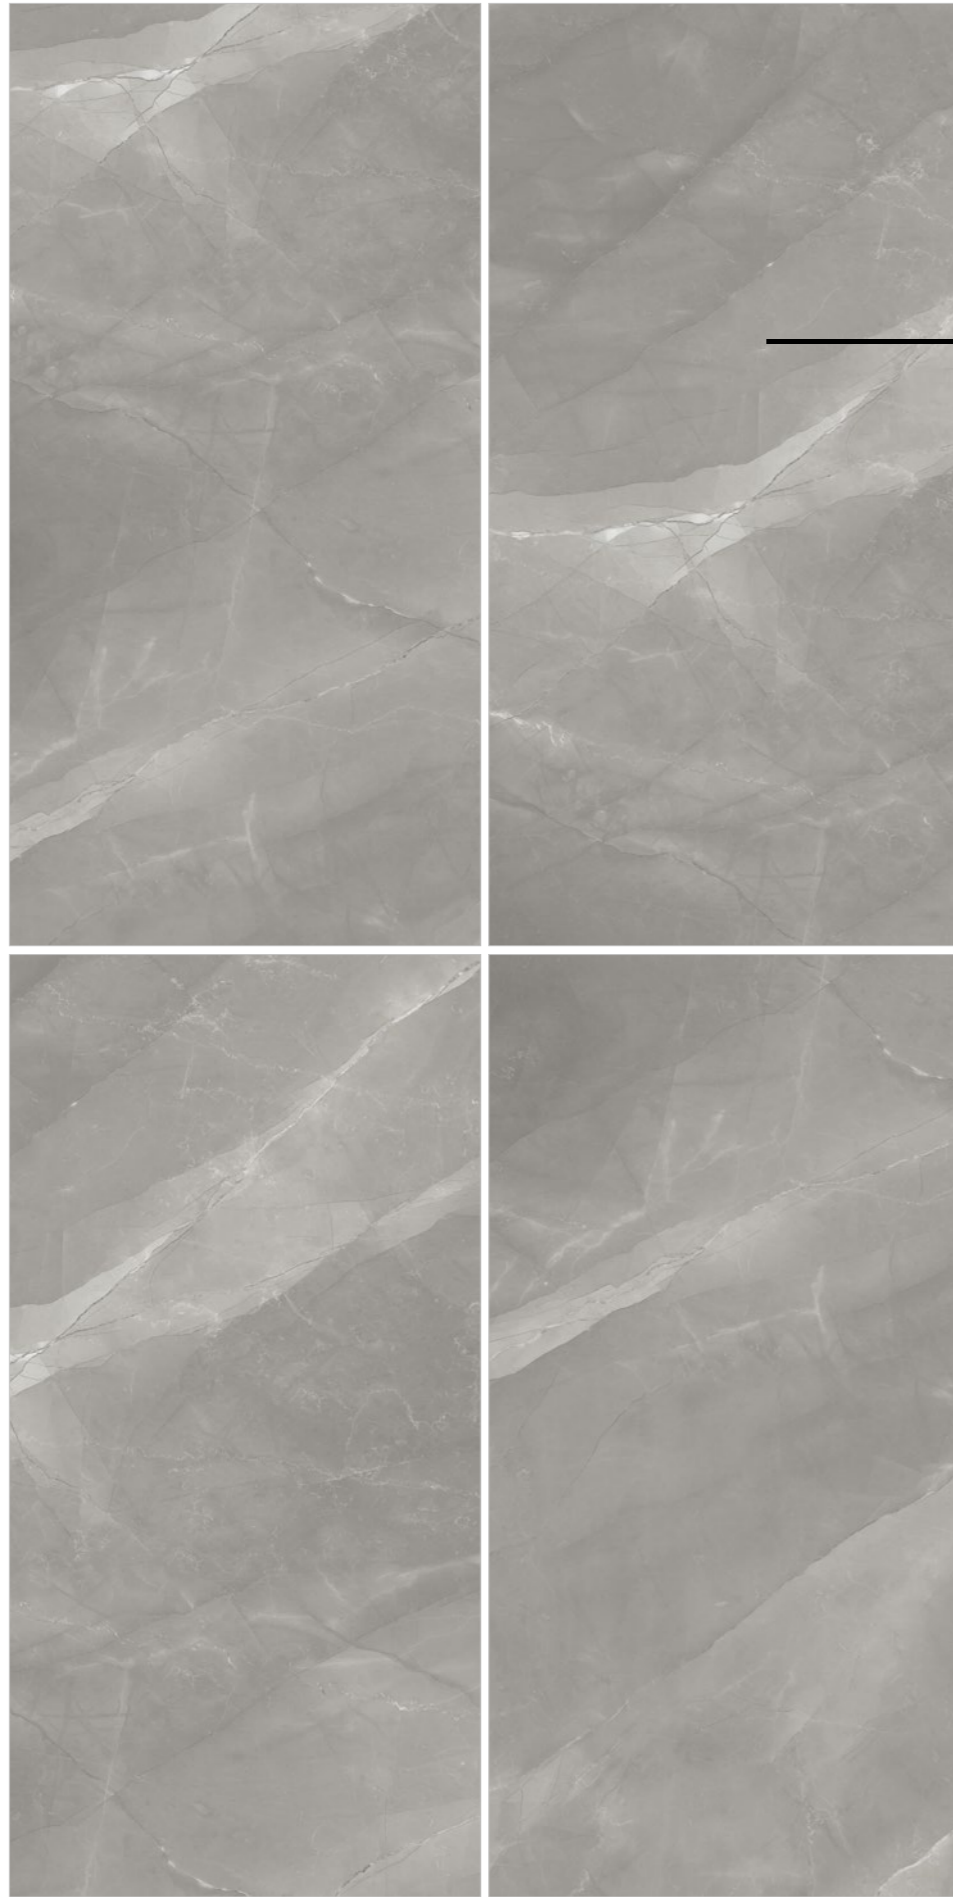

Touch for Virtual
360°

LEGEND BEIGE

LUCE SURFACE
GLAZED VITRIFIED BODY

SIZE :
800X1600MM

RANDOM :
05

● **VERSATILE PIECES OF ART**

Touch for Virtual
360°

LEGEND GREY