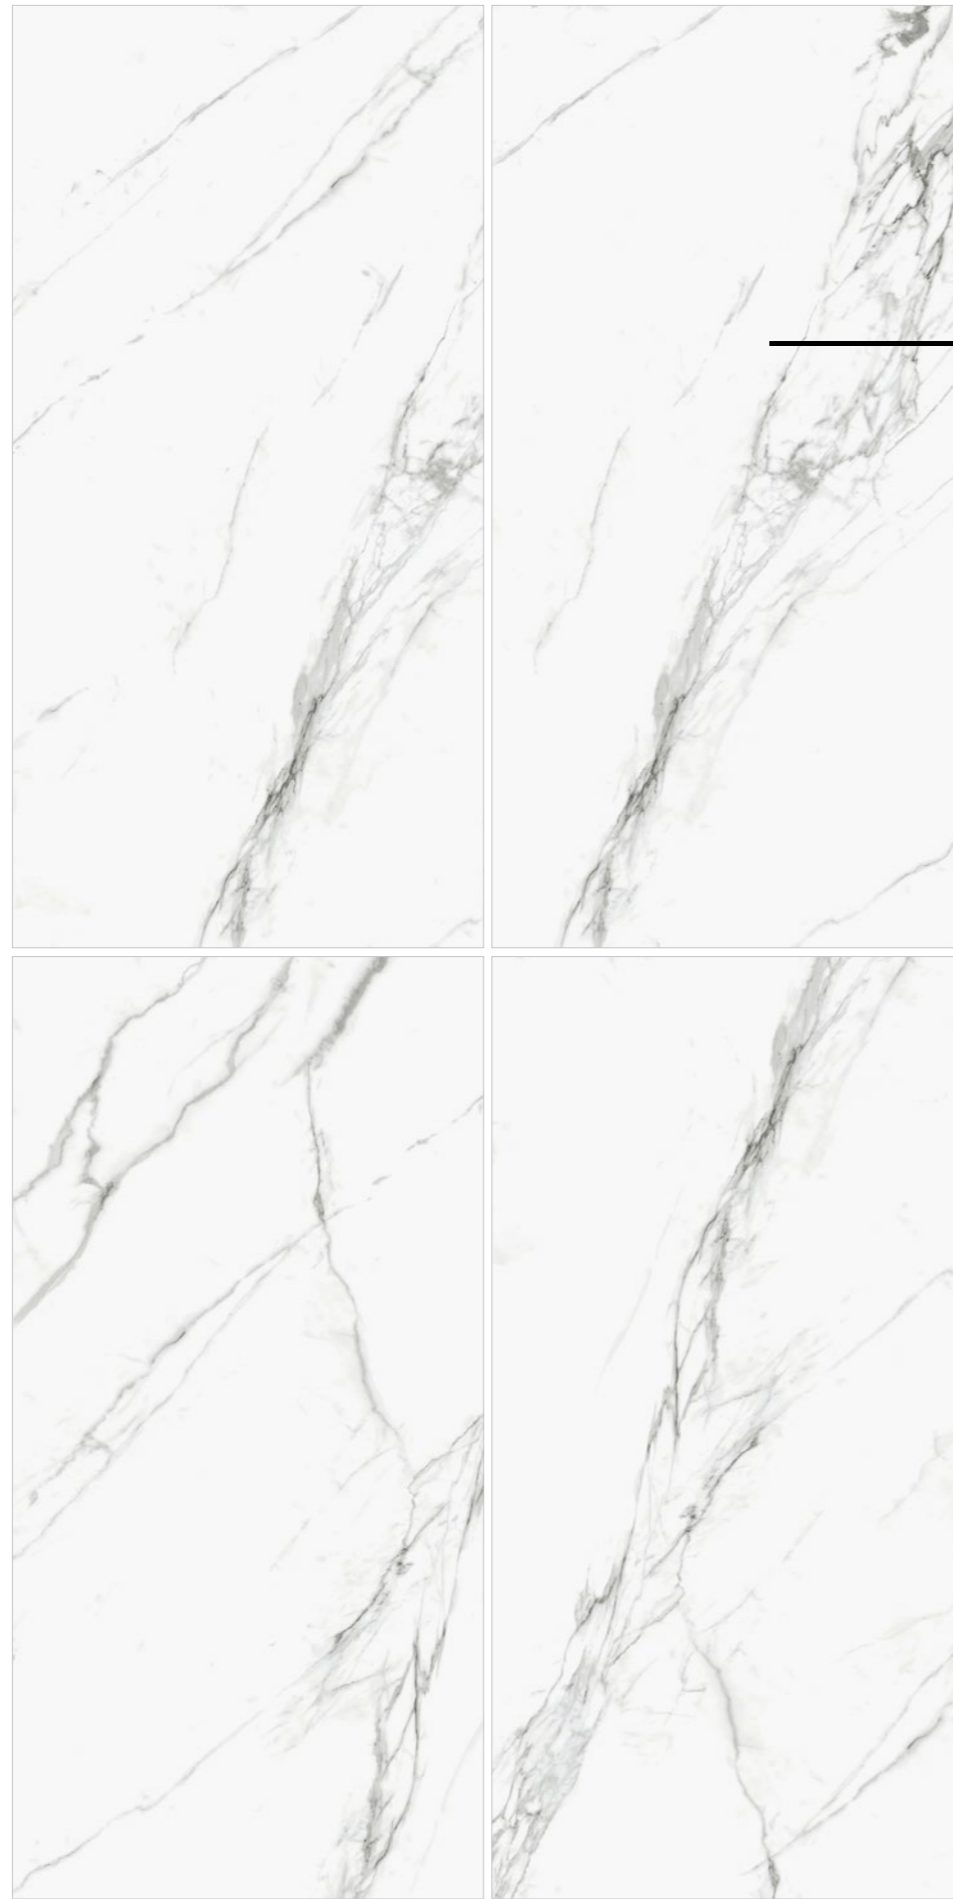

RANDOM :
03

● **A TRAIL OF MINIMALISM**

Touch for Virtual
360°

STATUARIO NARROW

LUCE SURFACE
GLAZED VITRIFIED BODY

SIZE :
800X1600MM

RANDOM :
04

● **STANDARDS OF BEAUTY**