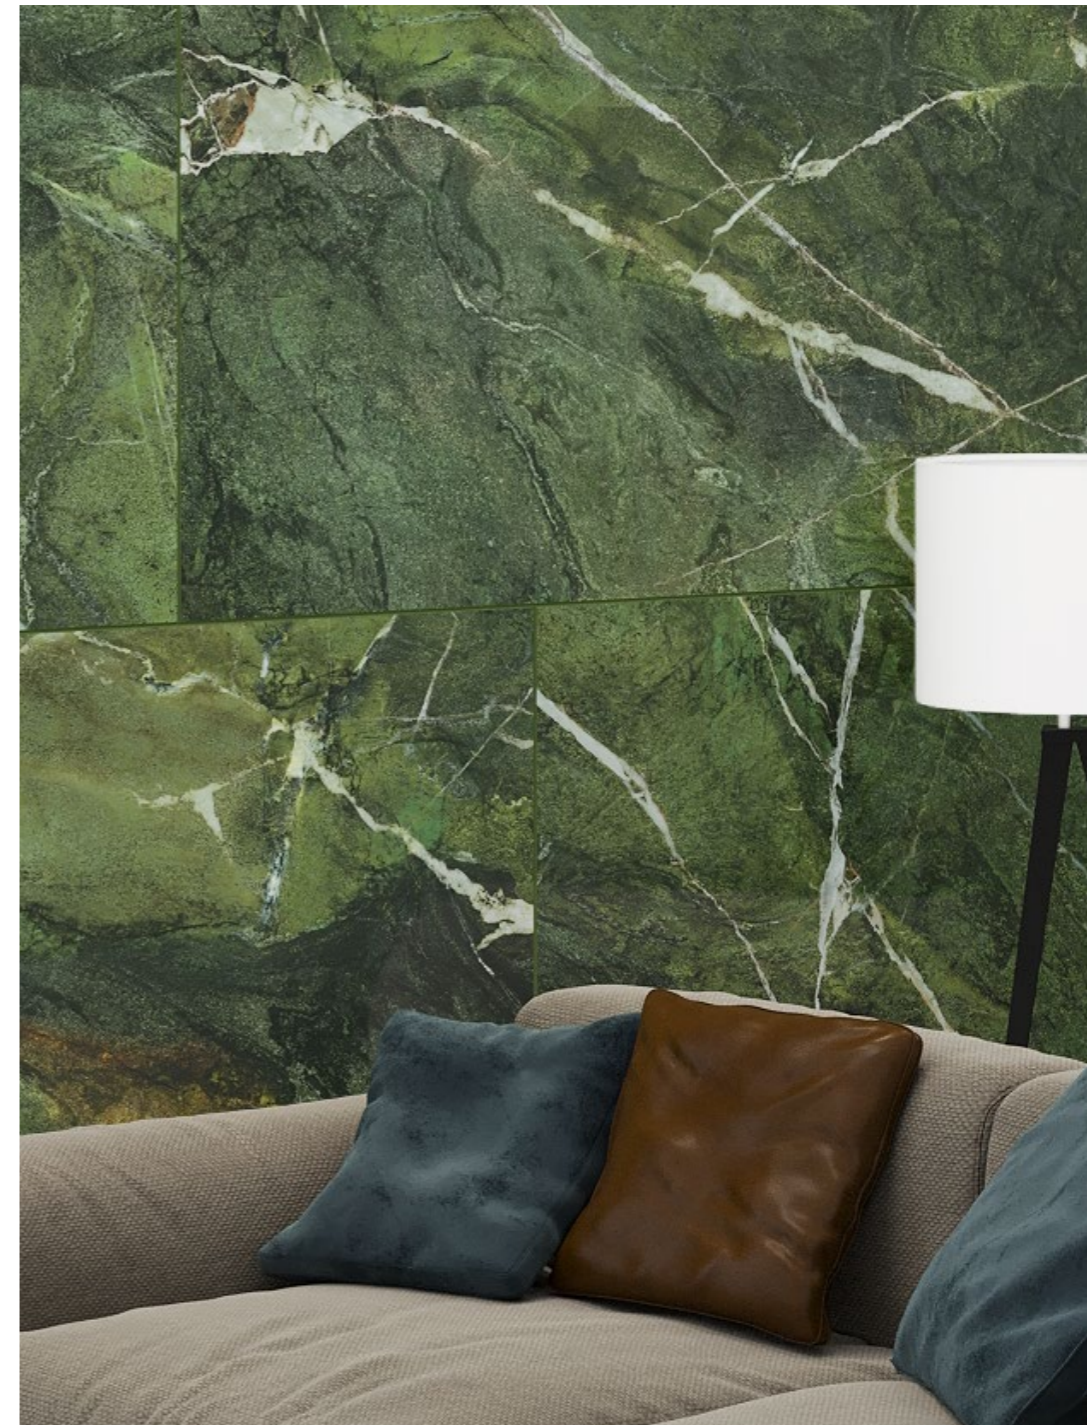

Touch for Virtual
360°

TIFFON VERDE

LUCE SURFACE
GLAZED VITRIFIED BODY

SIZE :
800X1600MM

RANDOM :
03

● **SIMPLICITY ELEGANCE**

Touch for Virtual
360°

TWILIGHT GERY