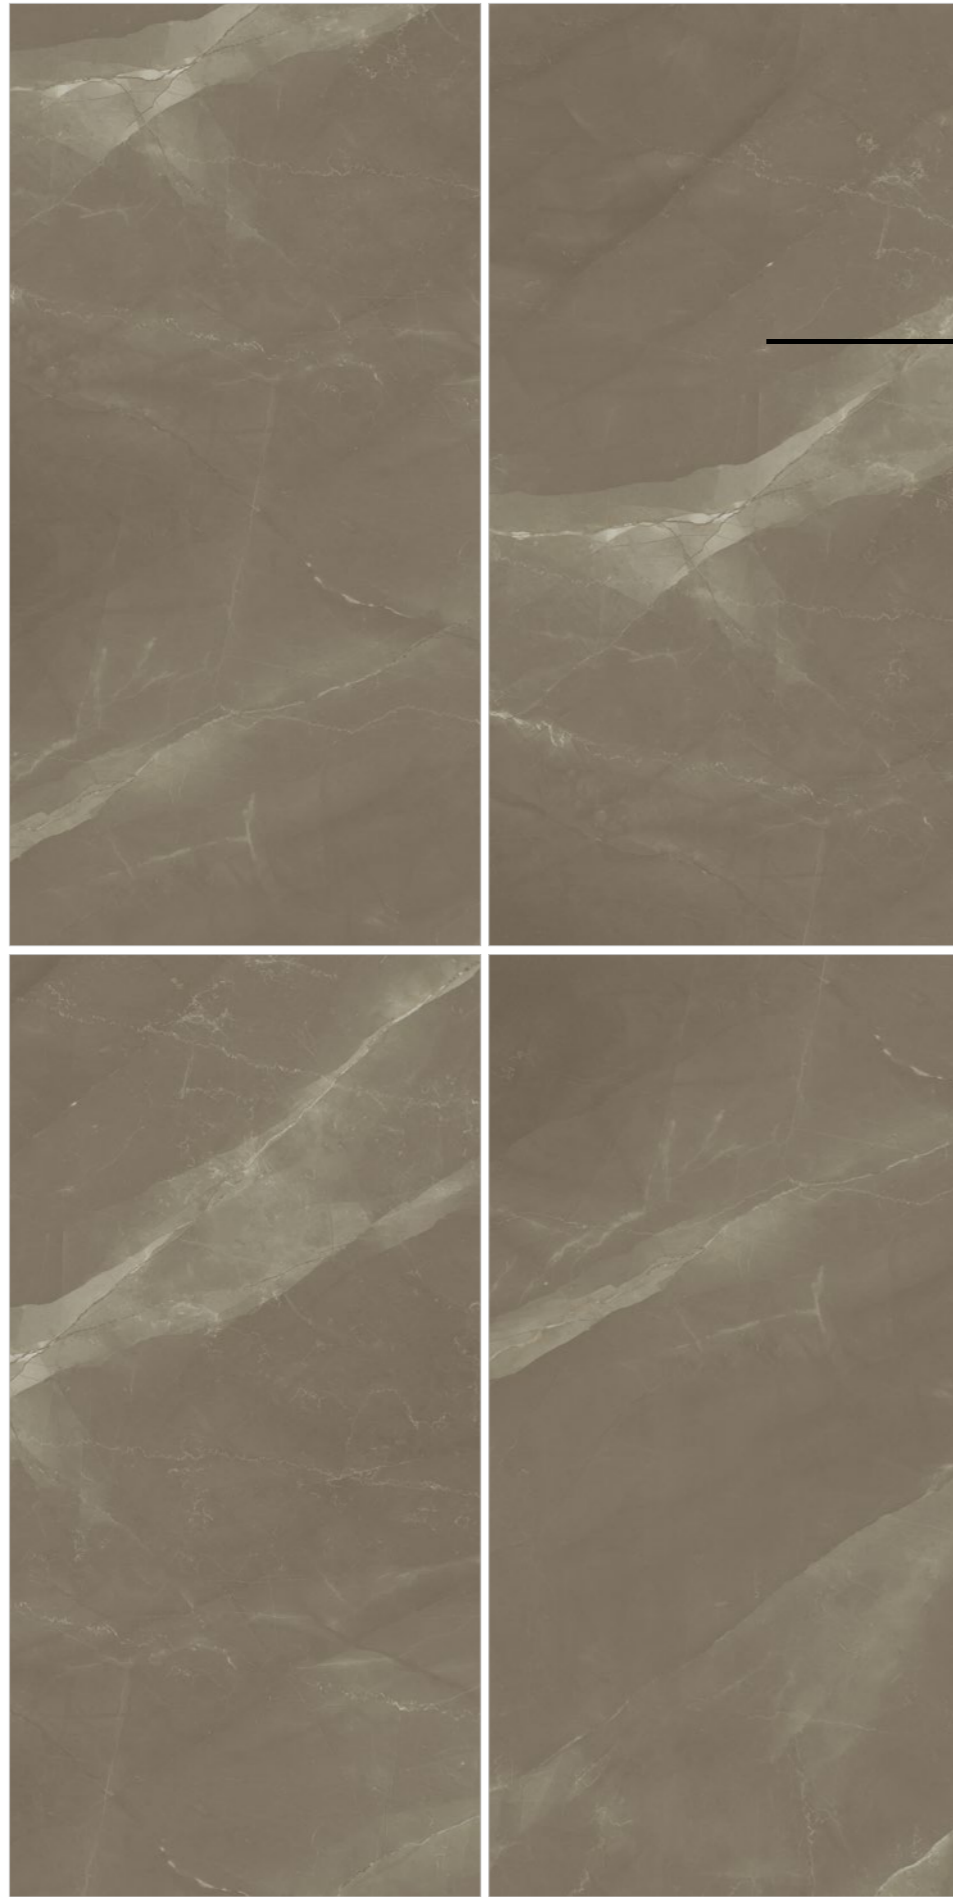

RANDOM :
04

● **DESIGNING DREAMS**

Touch for Virtual
360°

LEGEND CHOCO

LUCE SURFACE
GLAZED VITRIFIED BODY

SIZE :
800X1600MM

RANDOM :
05

● **SUBTLE ART OF CHANGE**