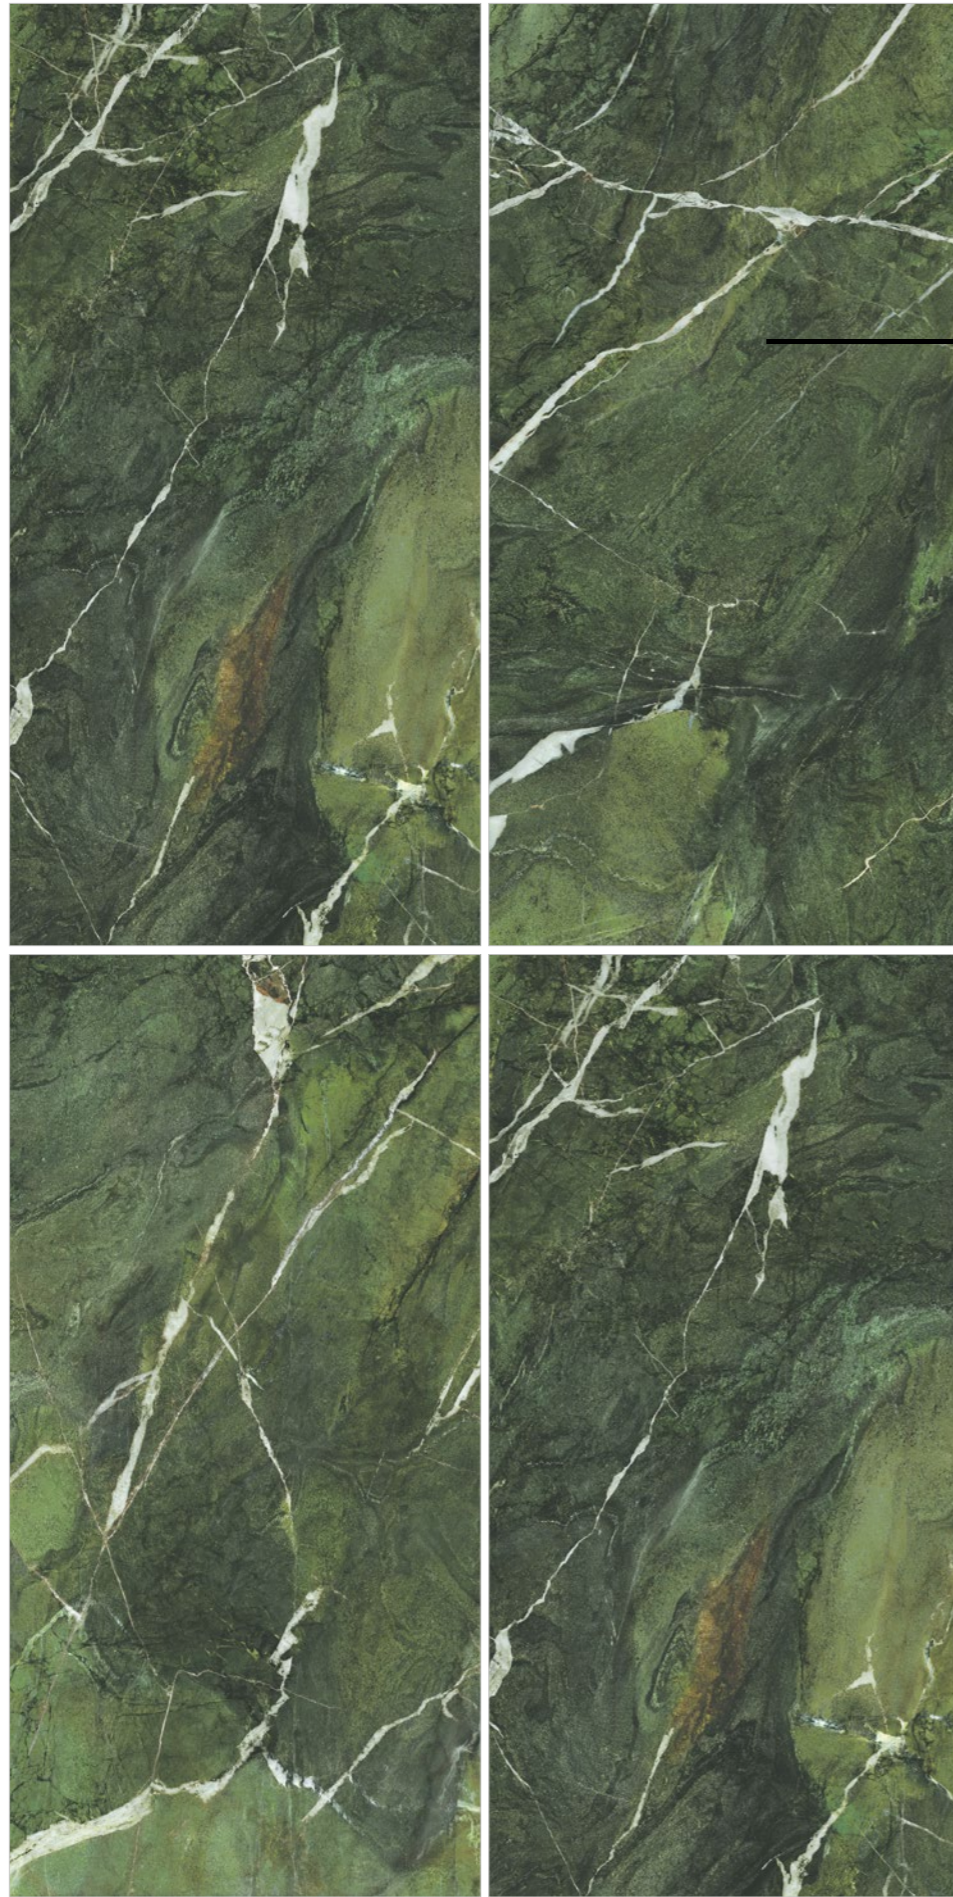

TIFFON VERDE