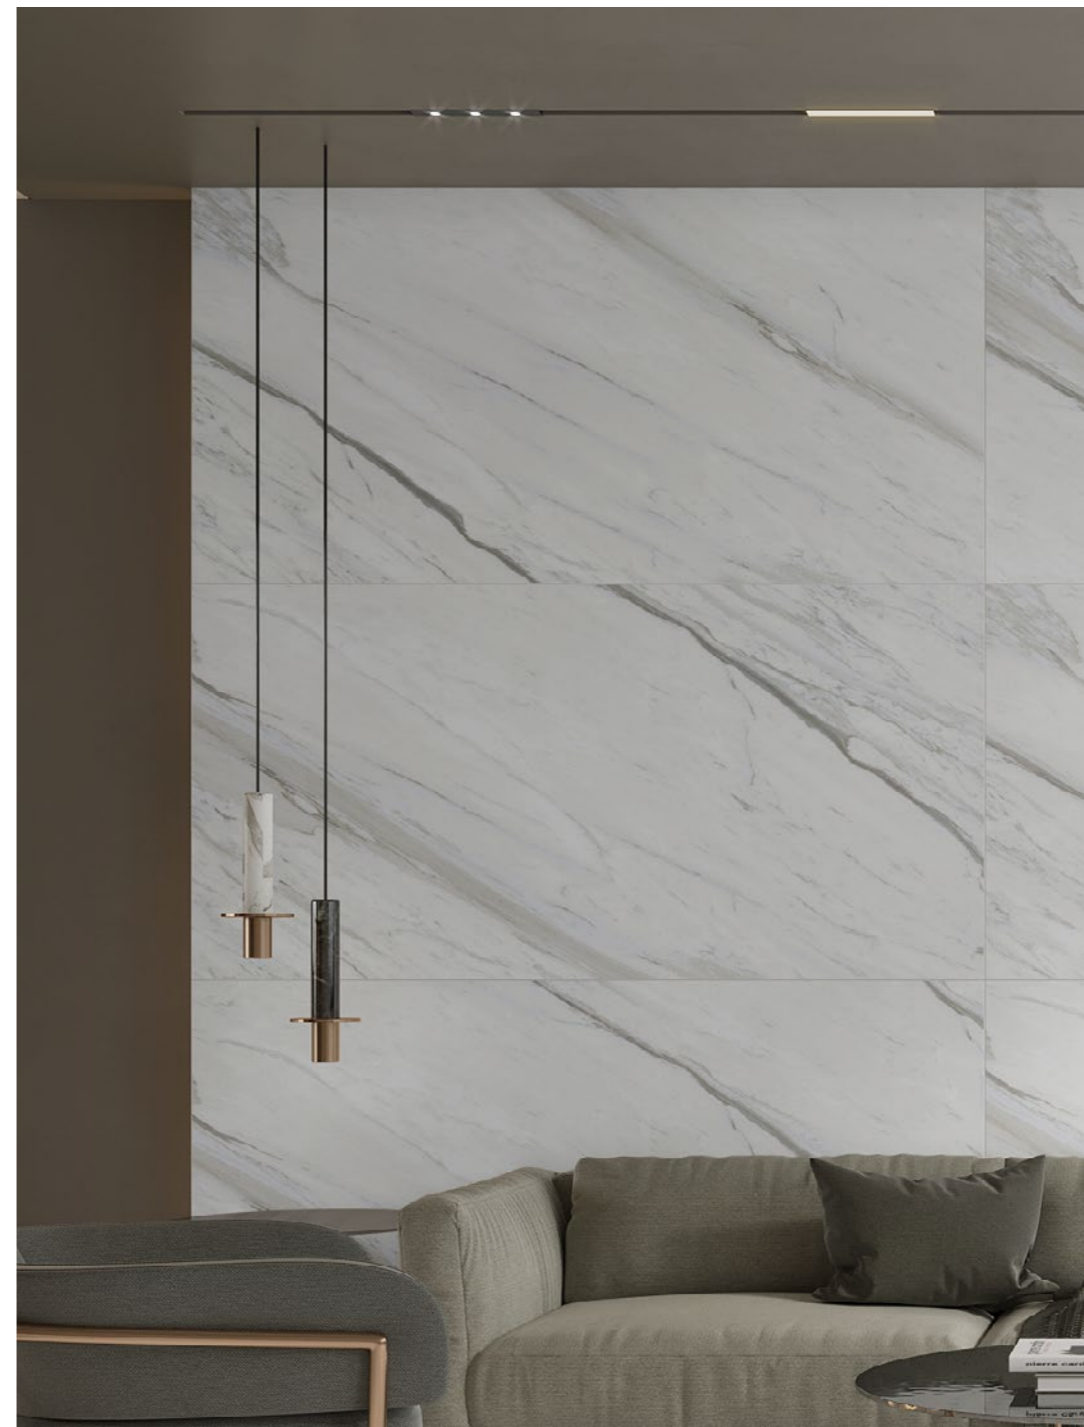

LUCE SURFACE
GLAZED VITRIFIED BODY

SIZE :
800X1600MM

RANDOM :
04

● **LOOK AND ELEGANCE**

Touch for Virtual
360°