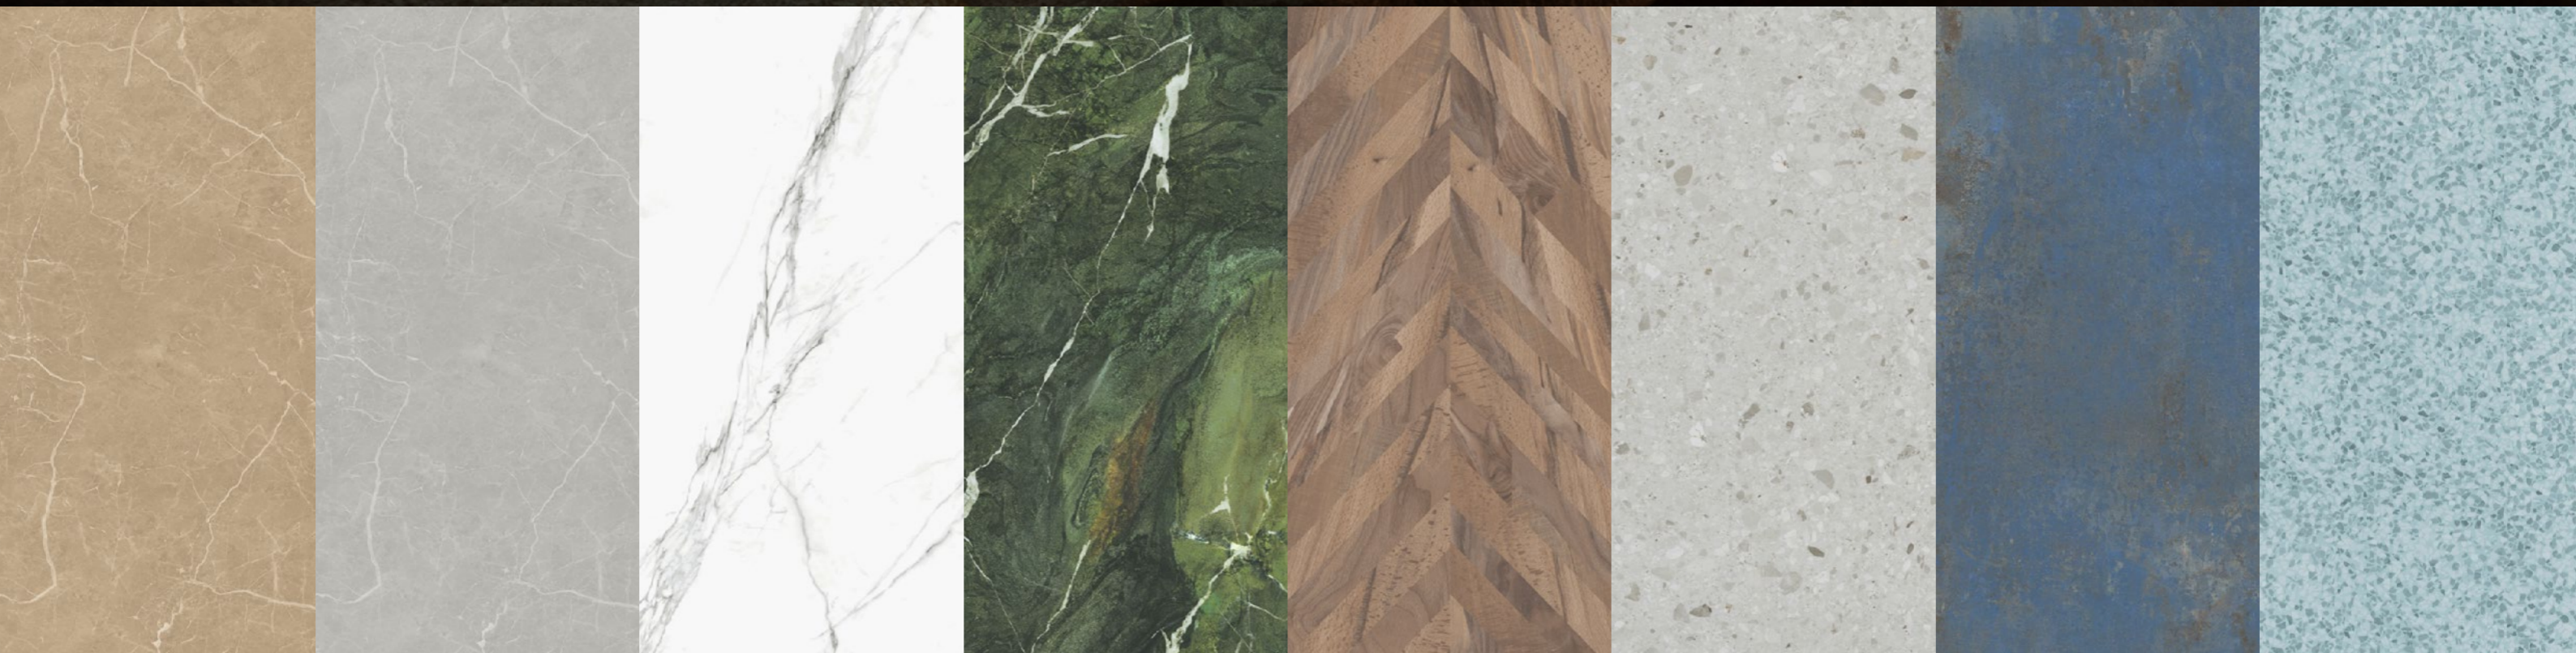

SCRATCH
RESISTANT

STAIN
RESISTANT

LOW
MAINTANANCE

FIRE
RESISTANT

Luce
SURFACE

A TRENDY
COLOR PALETTE FOR
CONTEMPORARY
PROJECTS.

MARBLE, WOOD, STONE
AND TERRAZZO

800x1600mm