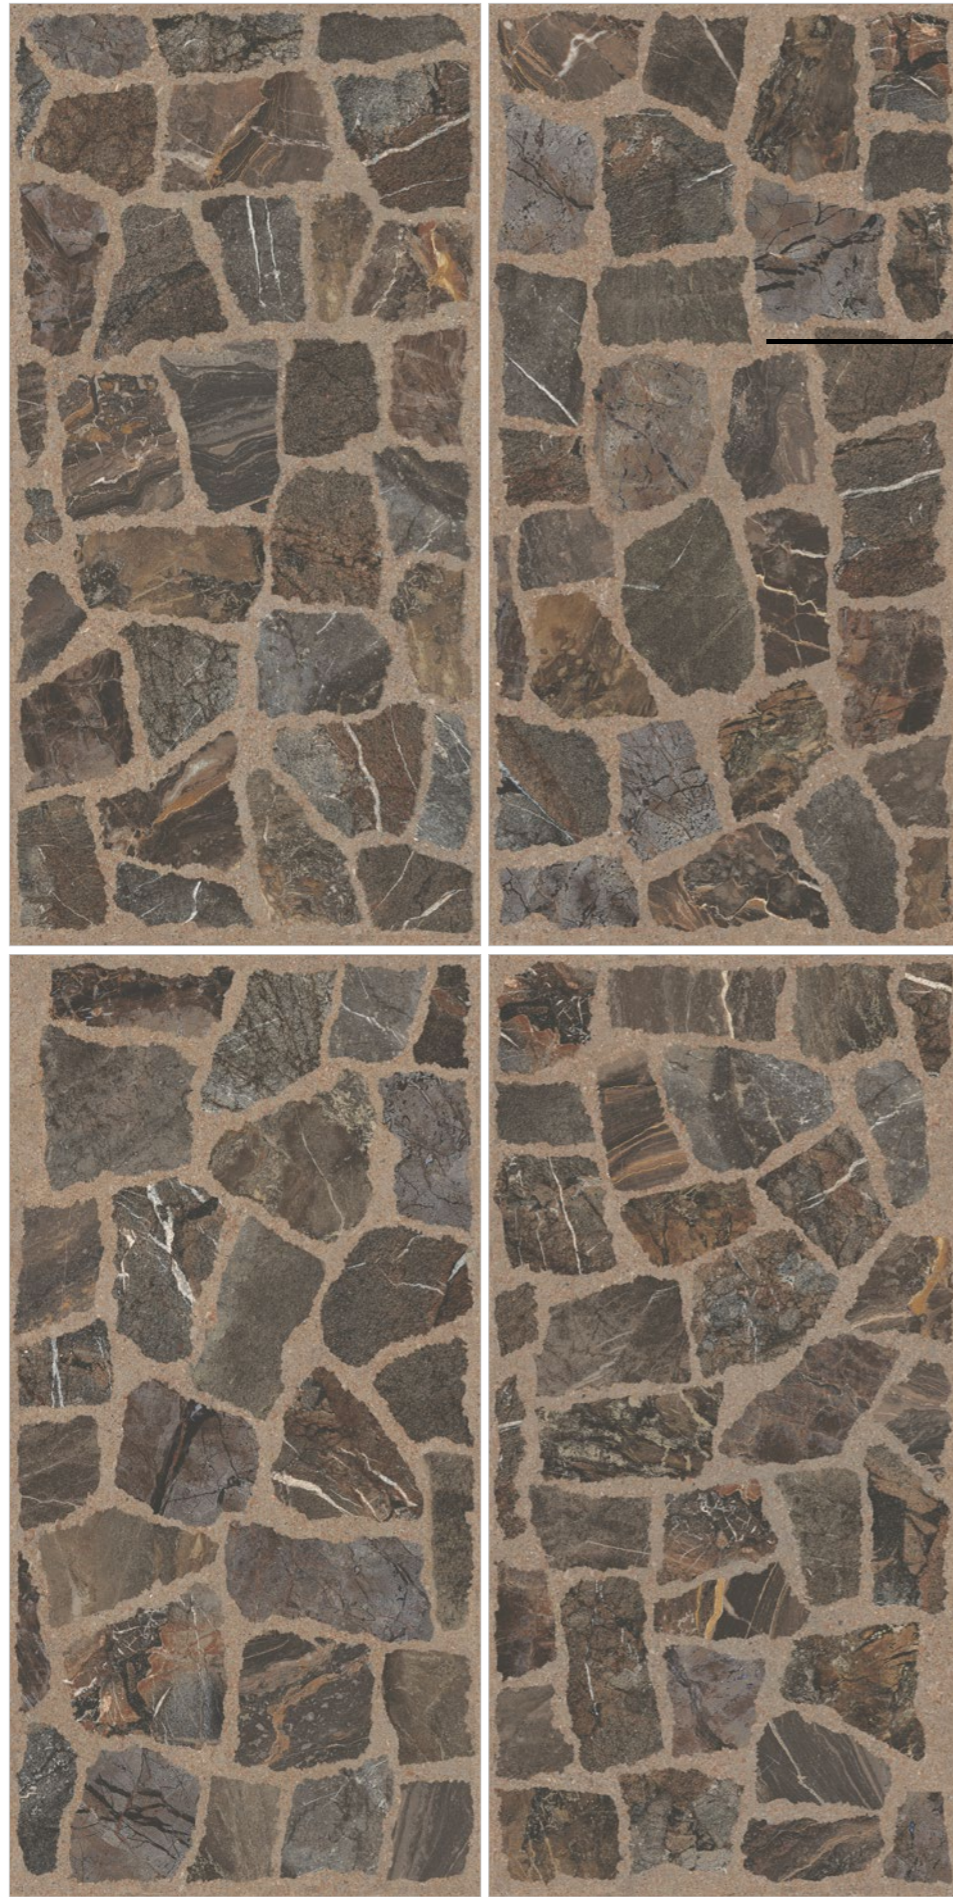

LUCE SURFACE
GLAZED VITRIFIED BODY

SIZE :
800X1600MM

RANDOM :
04

● **BEAUTY AND QUALITY**

Touch for Virtual
360°

MAMMOTH CHIPS BROWN

LUCE SURFACE
GLAZED VITRIFIED BODY

SIZE :
800X1600MM