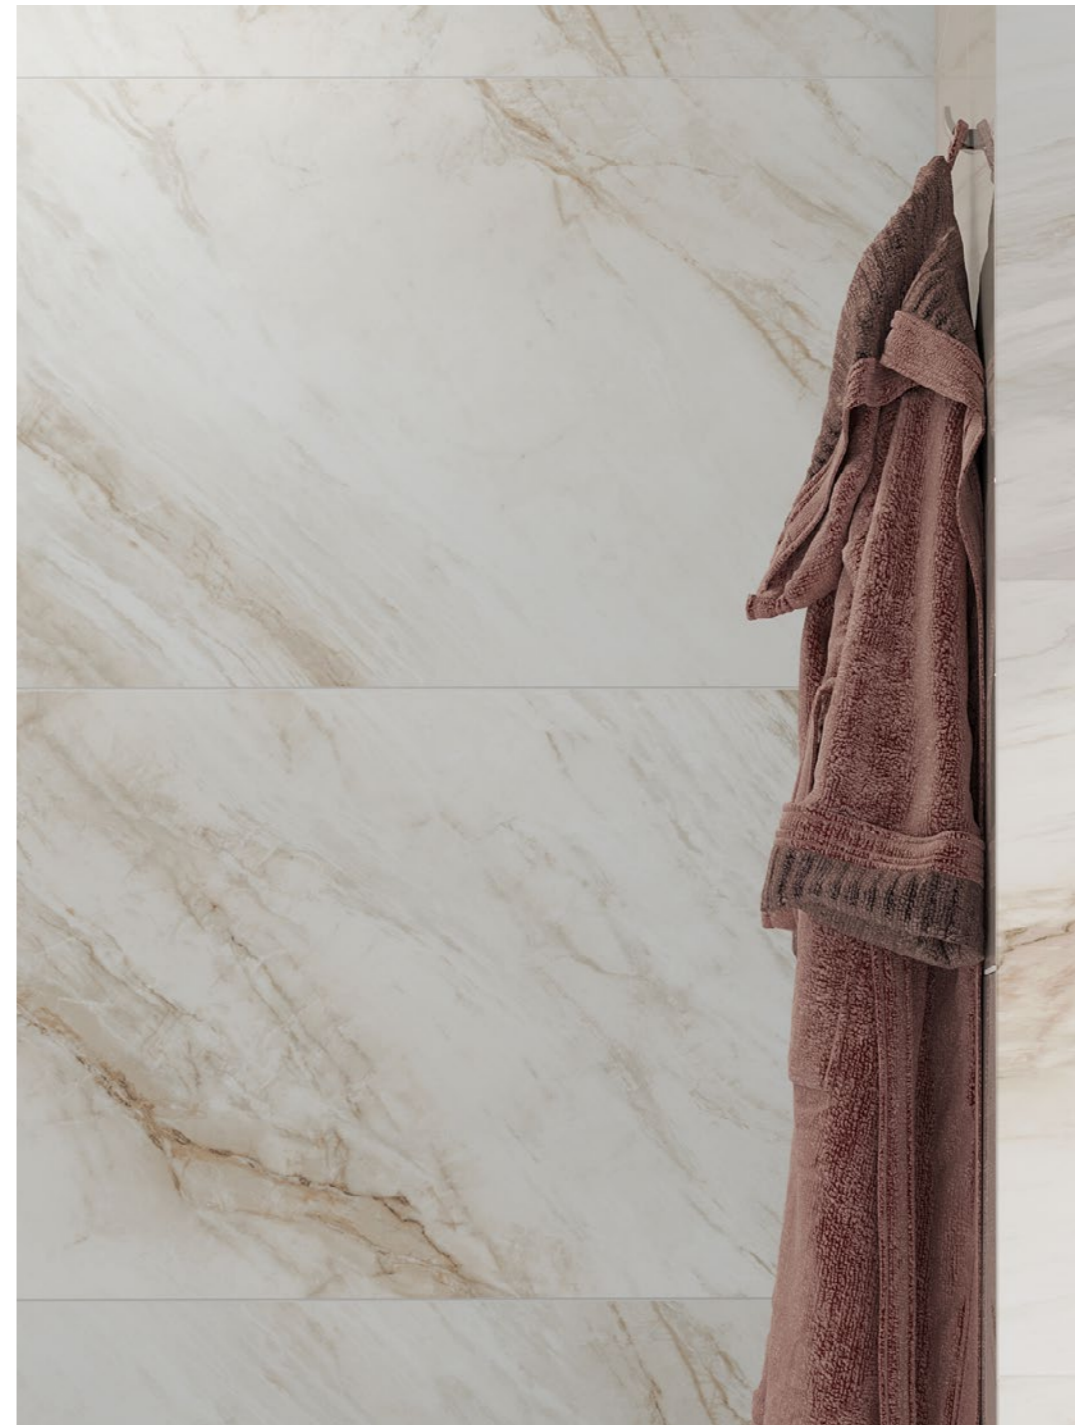

LUCE SURFACE
GLAZED VITRIFIED BODY

SIZE :
800X1600MM

RANDOM :
04

● **CREATIVE AND CLASSIC**

Touch for Virtual
360°