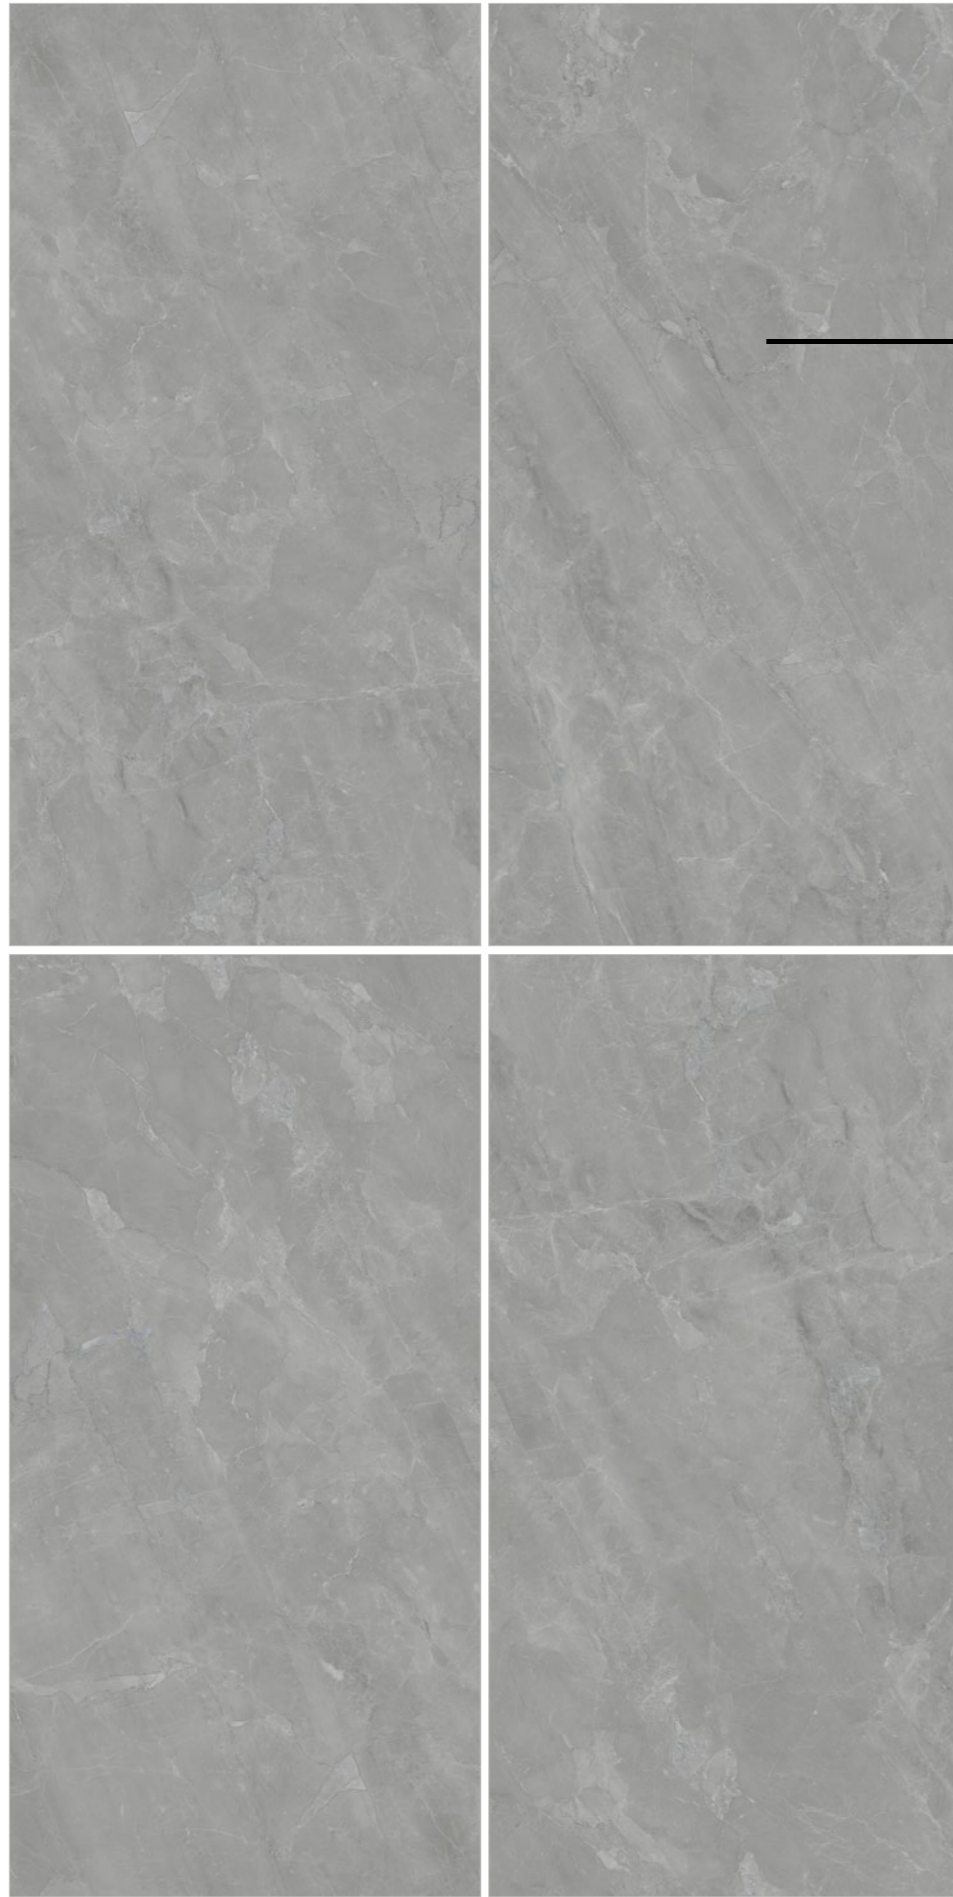

Touch for Virtual
360°

TIFFON VERDE

LUCE SURFACE
GLAZED VITRIFIED BODY

SIZE :
800X1600MM

RANDOM :
03

● **SIMPLICITY ELEGANCE**

Touch for Virtual
360°

TWILIGHT GERY