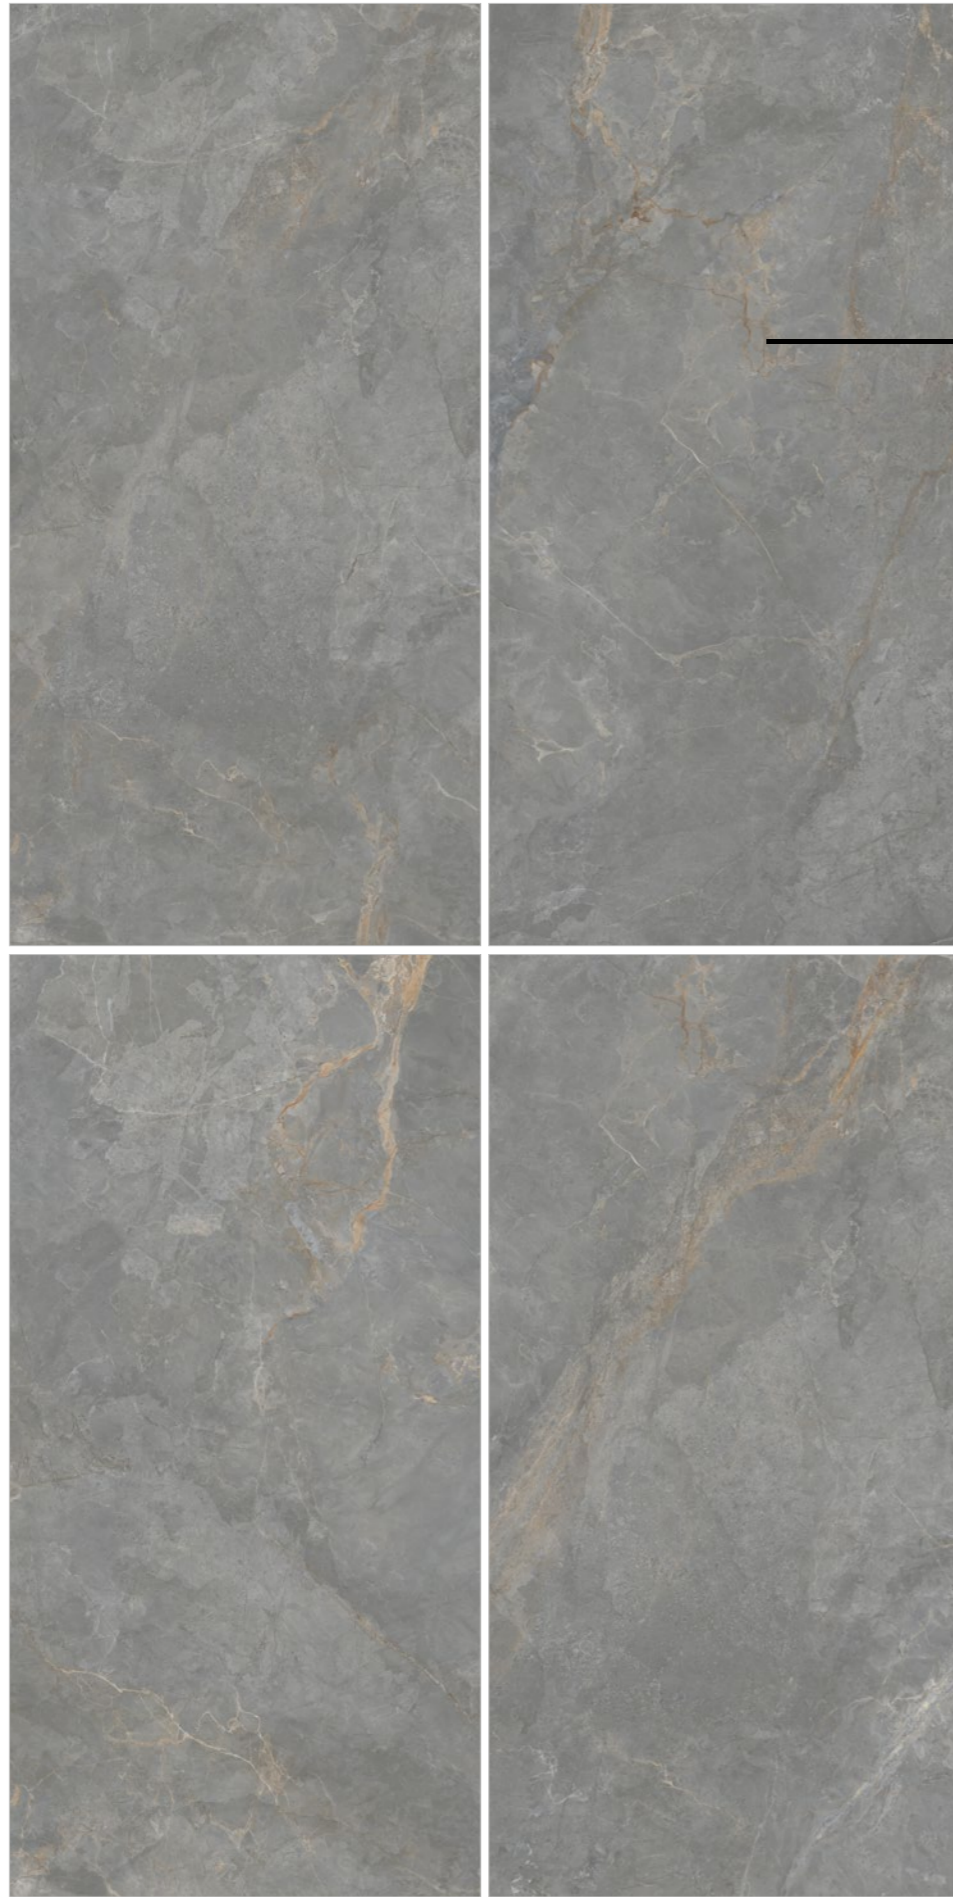

Touch for Virtual
360°

CHARLOTTE PEARL

LUCE SURFACE
GLAZED VITRIFIED BODY

SIZE :
800X1600MM

RANDOM :
04

● **BRILLIANCE OF BEAUTY**

Touch for Virtual
360°

CONTINENT NATURAL