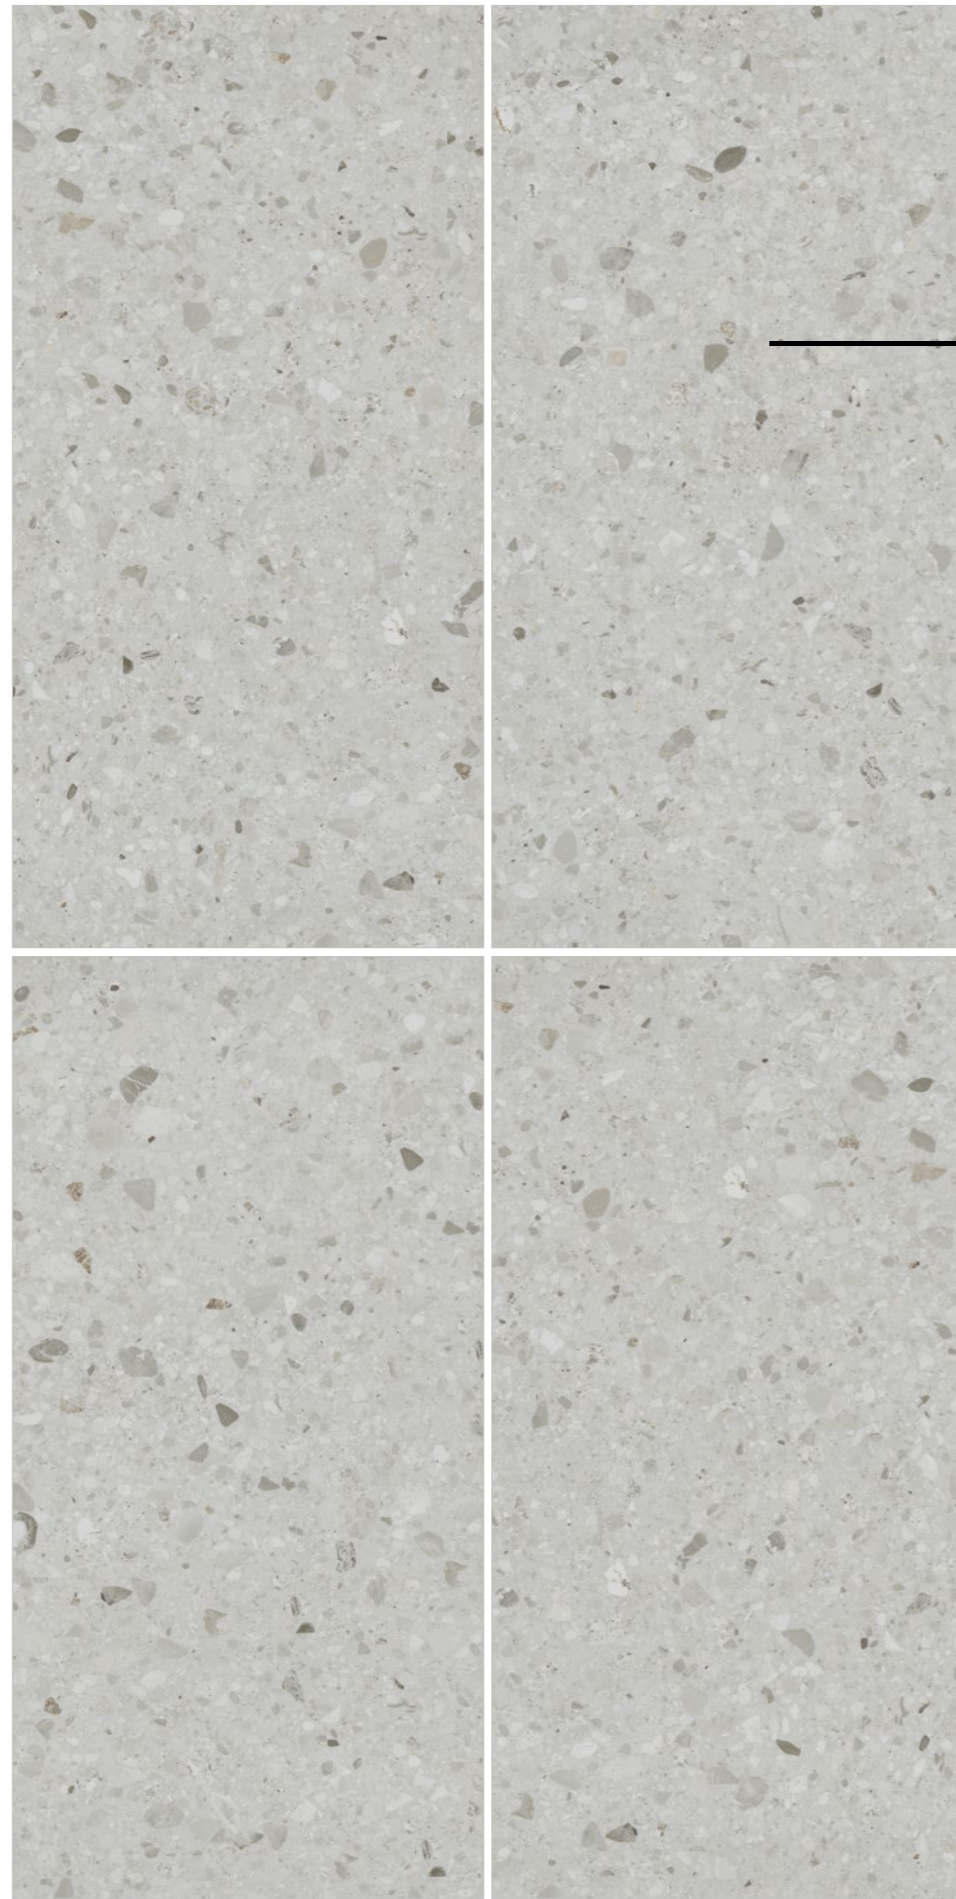

CEPPO DI GERY