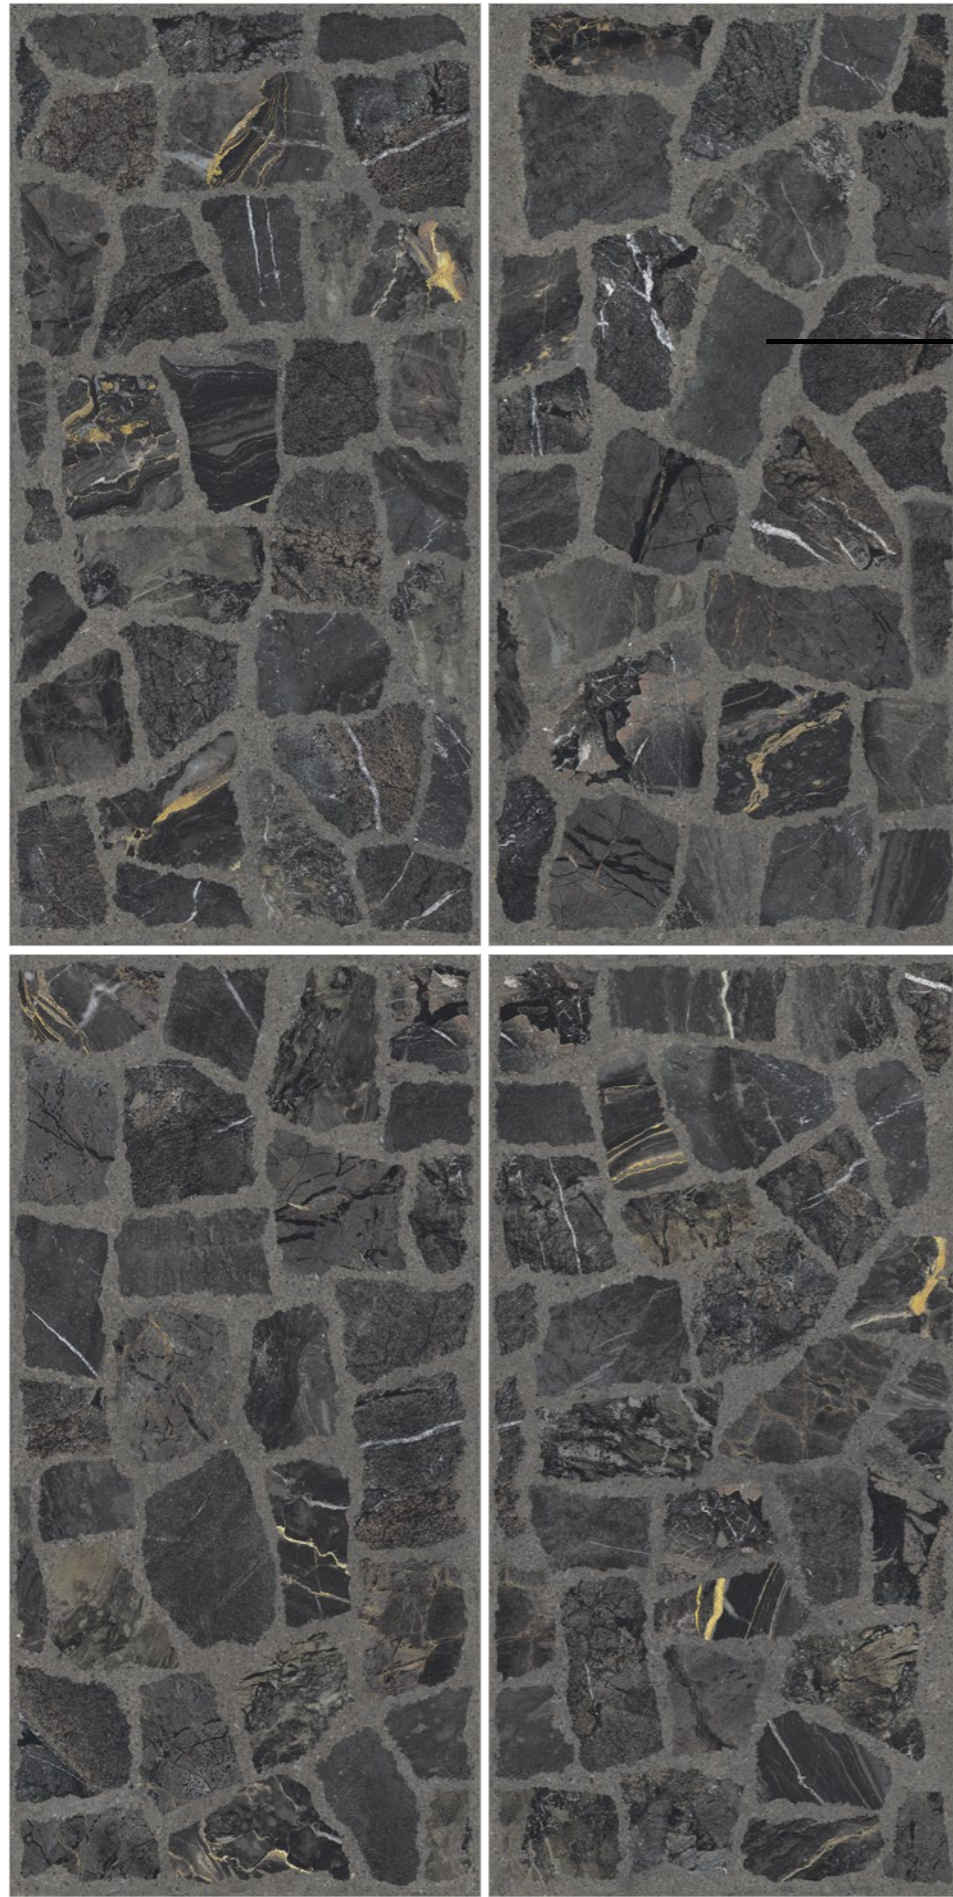

MAMMOTH CHIPS GREY