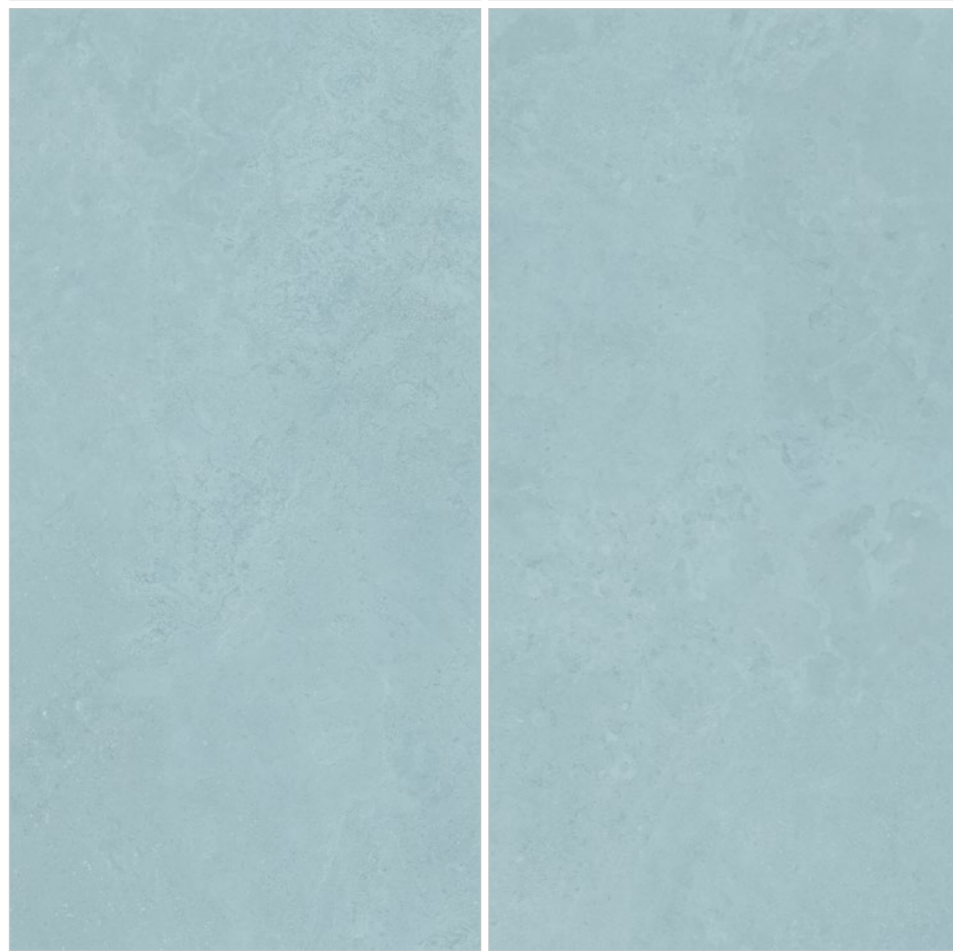

LUCE SURFACE
GLAZED VITRIFIED BODY

SIZE :
800X1600MM

RANDOM :
04

● **CREATIVE AND CLASSIC**

Touch for Virtual
360°

TESEO CHIPS BLUSH
TESEO BLUSH

LUCE SURFACE
GLAZED VITRIFIED BODY

SIZE :
800X1600MM