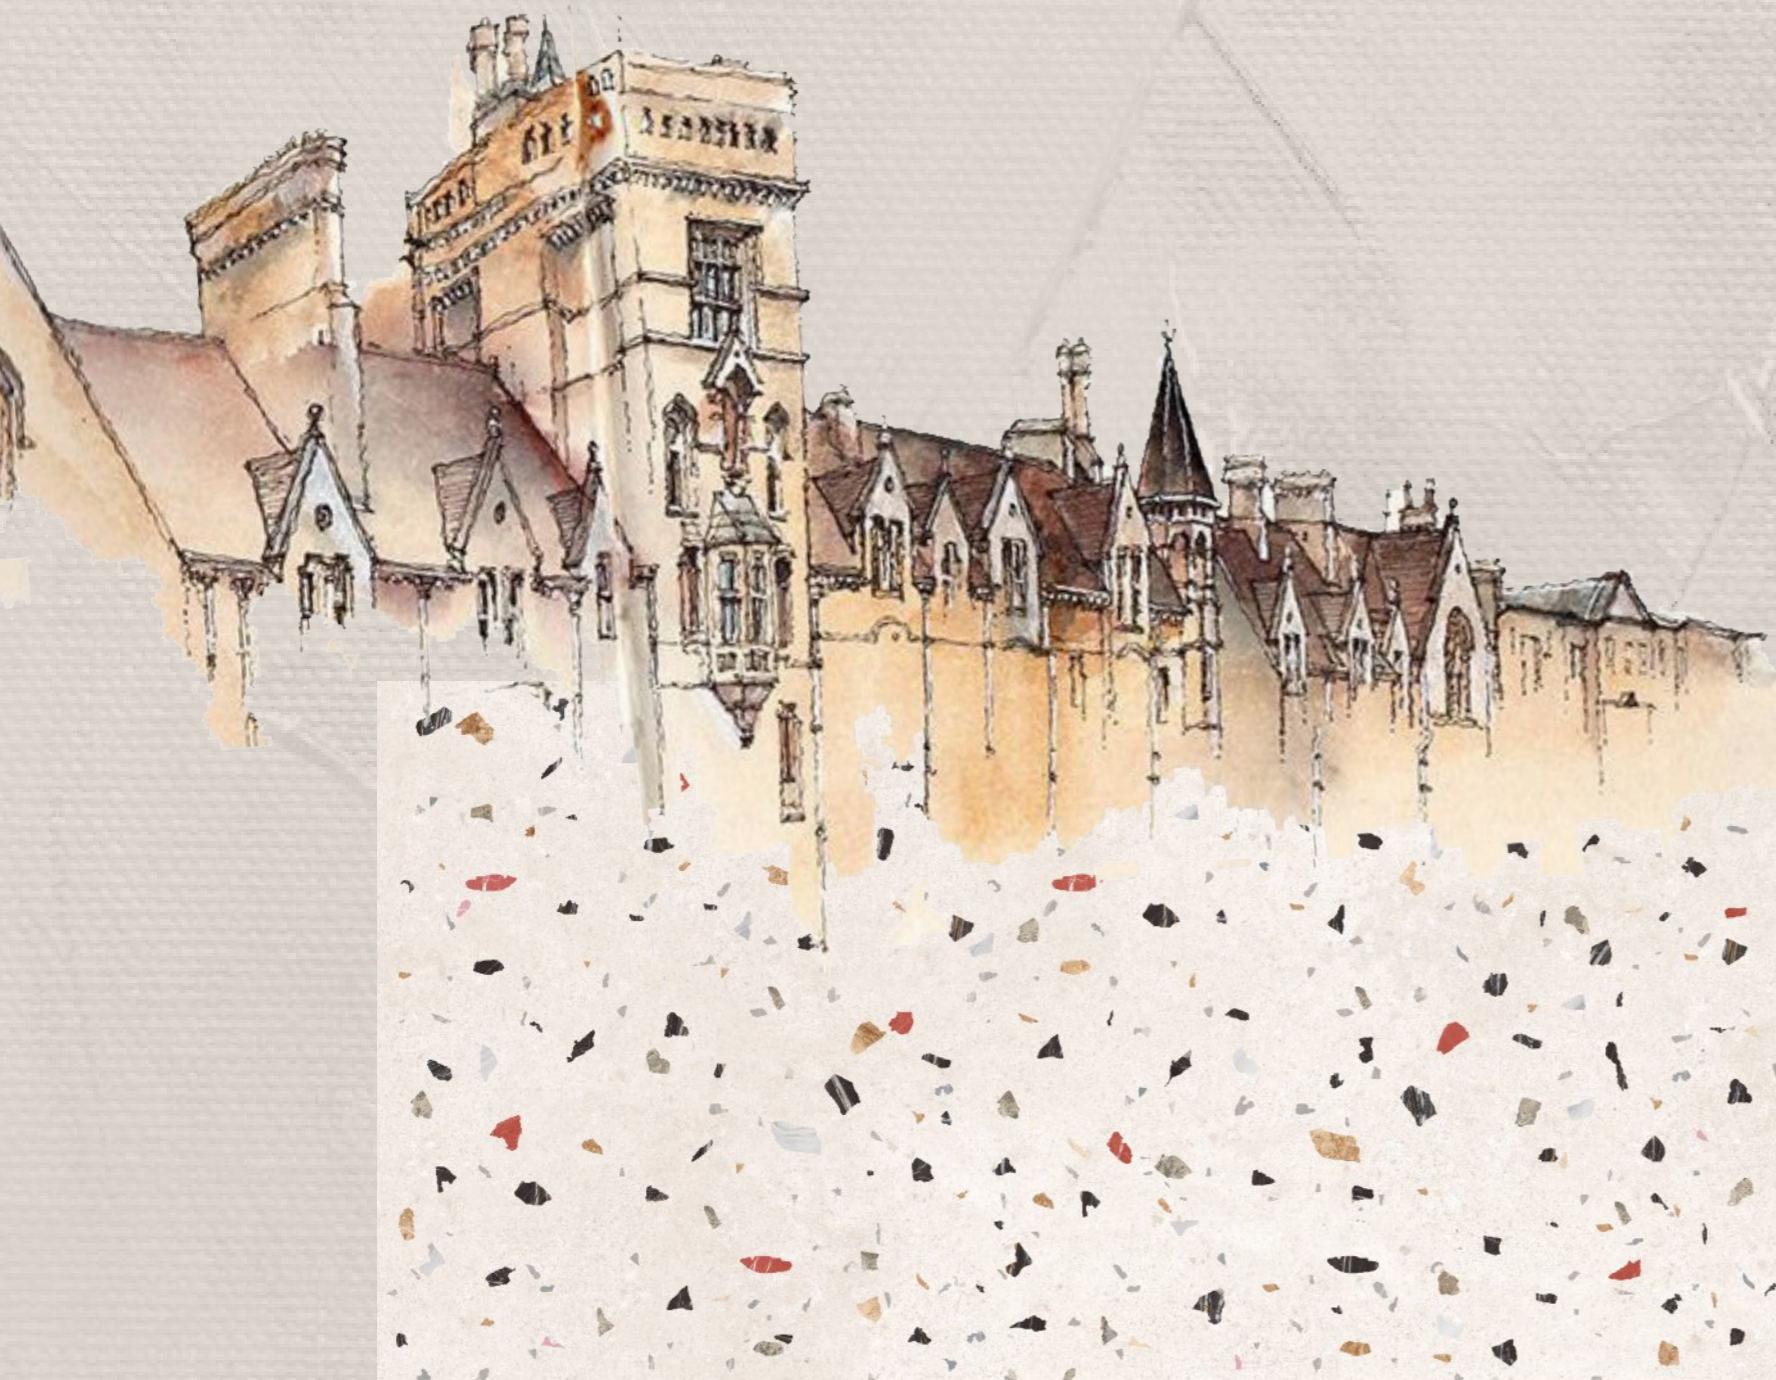

TERRAZZO

TERRAZZO WHITE

800x1600mm
Carving

Victoria
combination of art & architecture