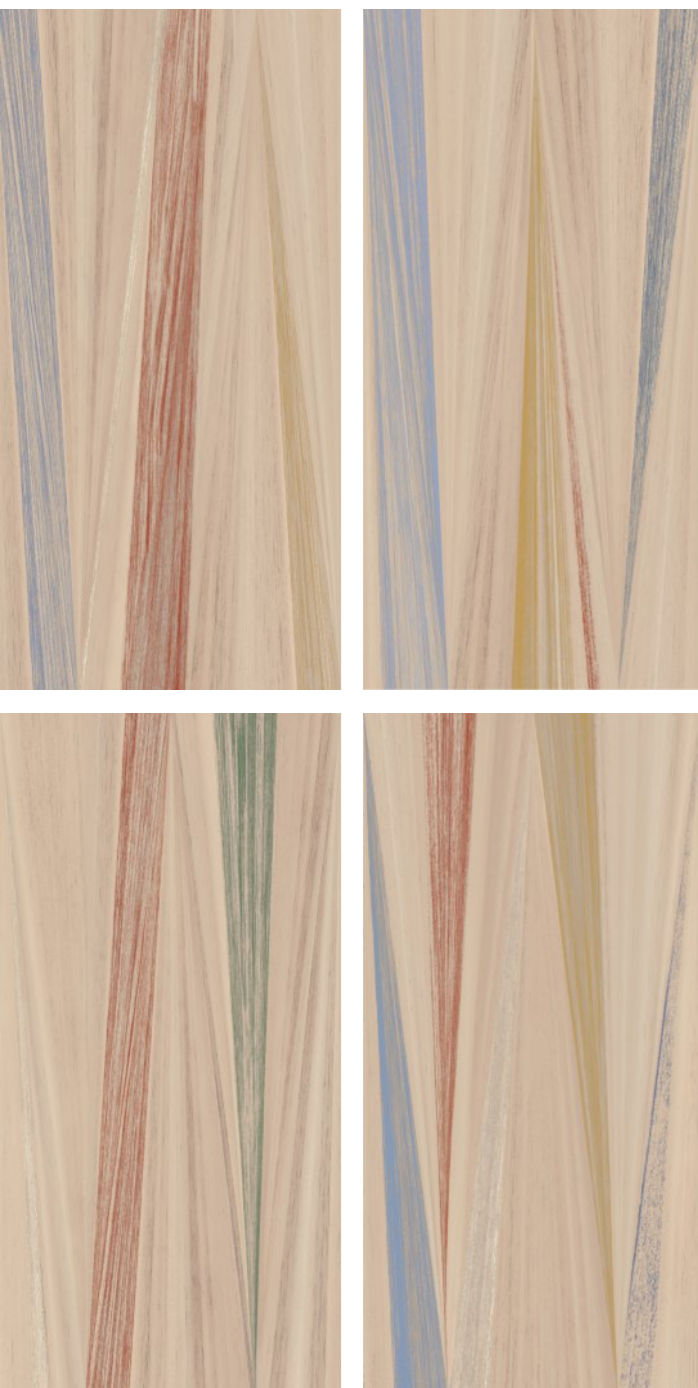

COLORED WOOD BEIGE

Victoria
combination of art & architecture

*Unconventional
standards of beauty.*

**800x1600mm
Carving
Random : 04**

Touch for Virtual
360°