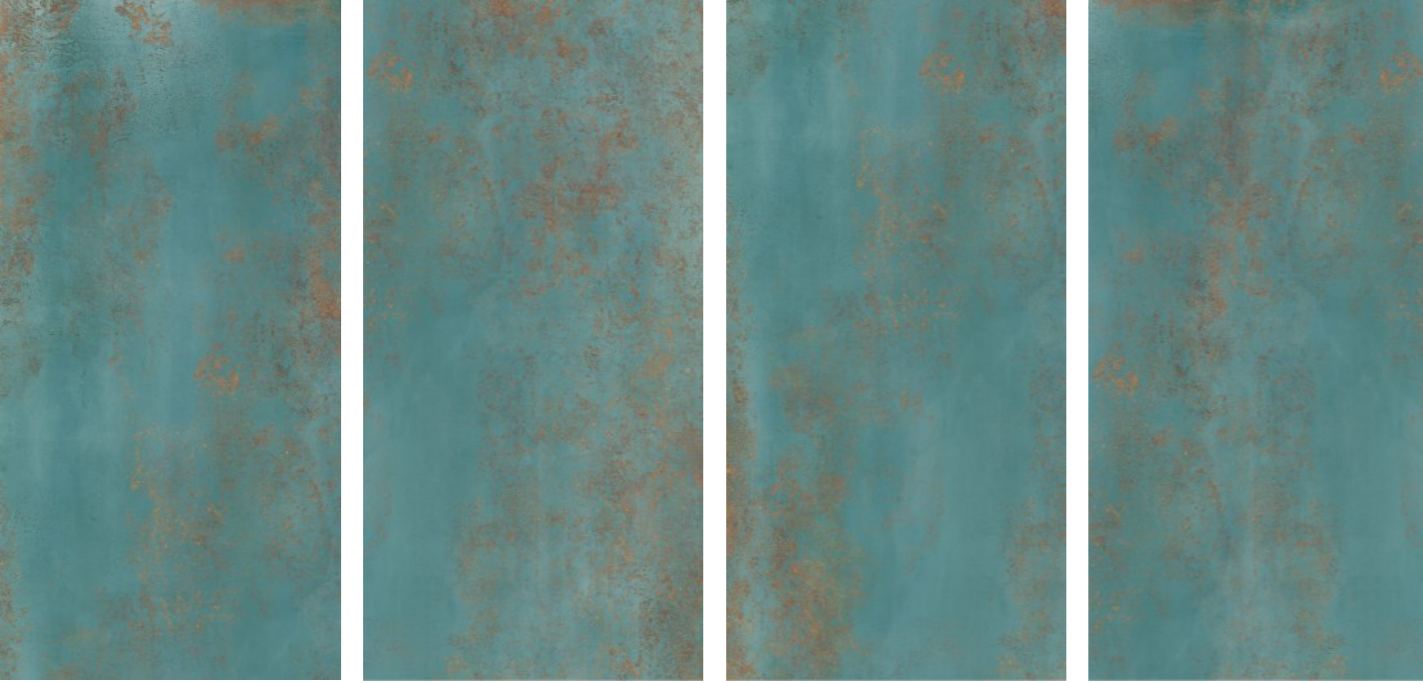

**RUST
TEAL**

**800x1600mm
Carving
Random : 04**

Touch for Virtual
360°