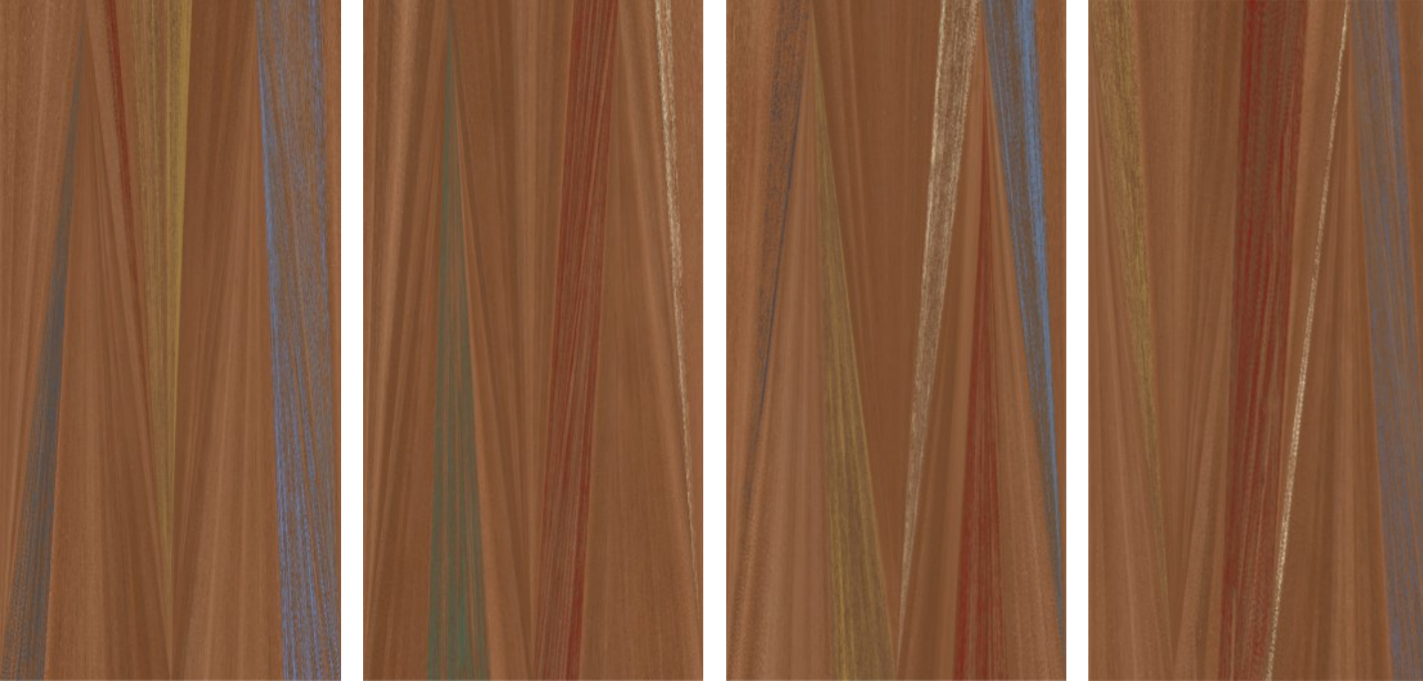

## COLORED WOOD BEIGE

**Victoria**  
combination of art & architecture

*Unconventional  
standards of beauty.*

**800x1600mm  
Carving  
Random : 04**

Touch for Virtual  
**360°**

Victoria  
combination of art & architecture

*We add creativity and  
aesthetic to your space.*

**COLORED  
WOOD GRAY**

800x1600mm  
Carving  
Random : 04

Touch for Virtual  
360°