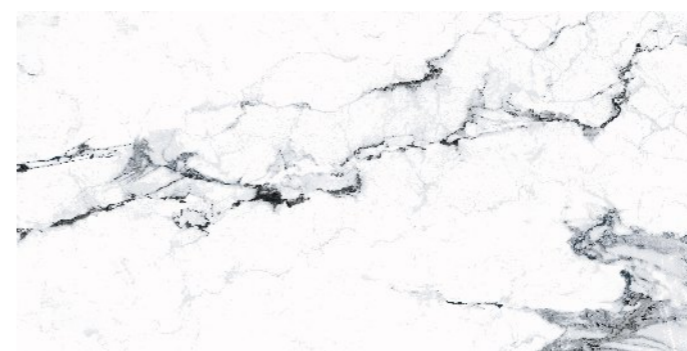

# MAGNESIUM

800x1600mm  
Carving

Victoria  
combination of art & architecture

BEIGE

BLU

MAROON

SKY

TEAL