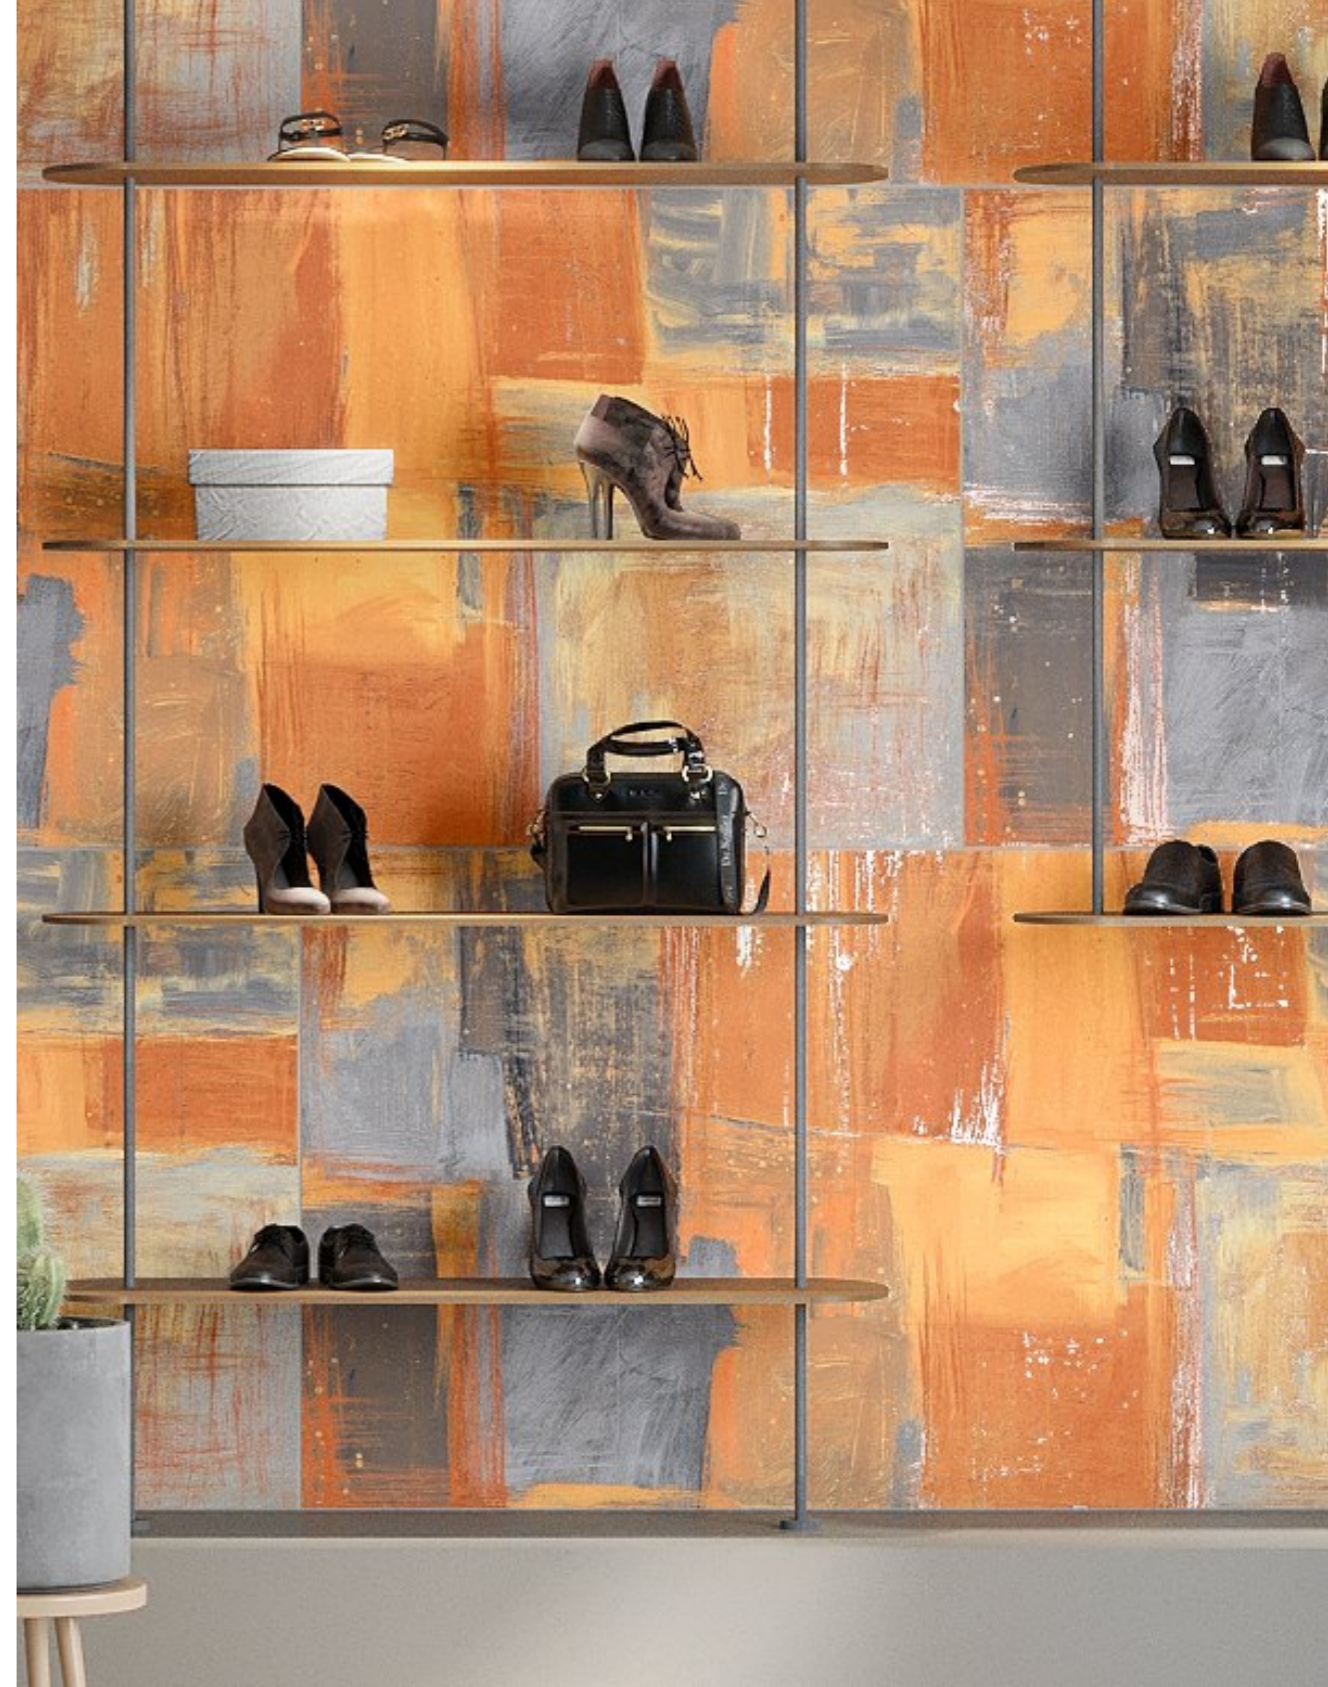

Touch for Virtual  
360°

**DECO ART  
APRICOT**

**800x1600mm | Carving**

Touch for Virtual  
**360°**

**Victoria**  
combination of art & architecture

*Infused with passion  
for design*

Victoria  
combination of art & architecture