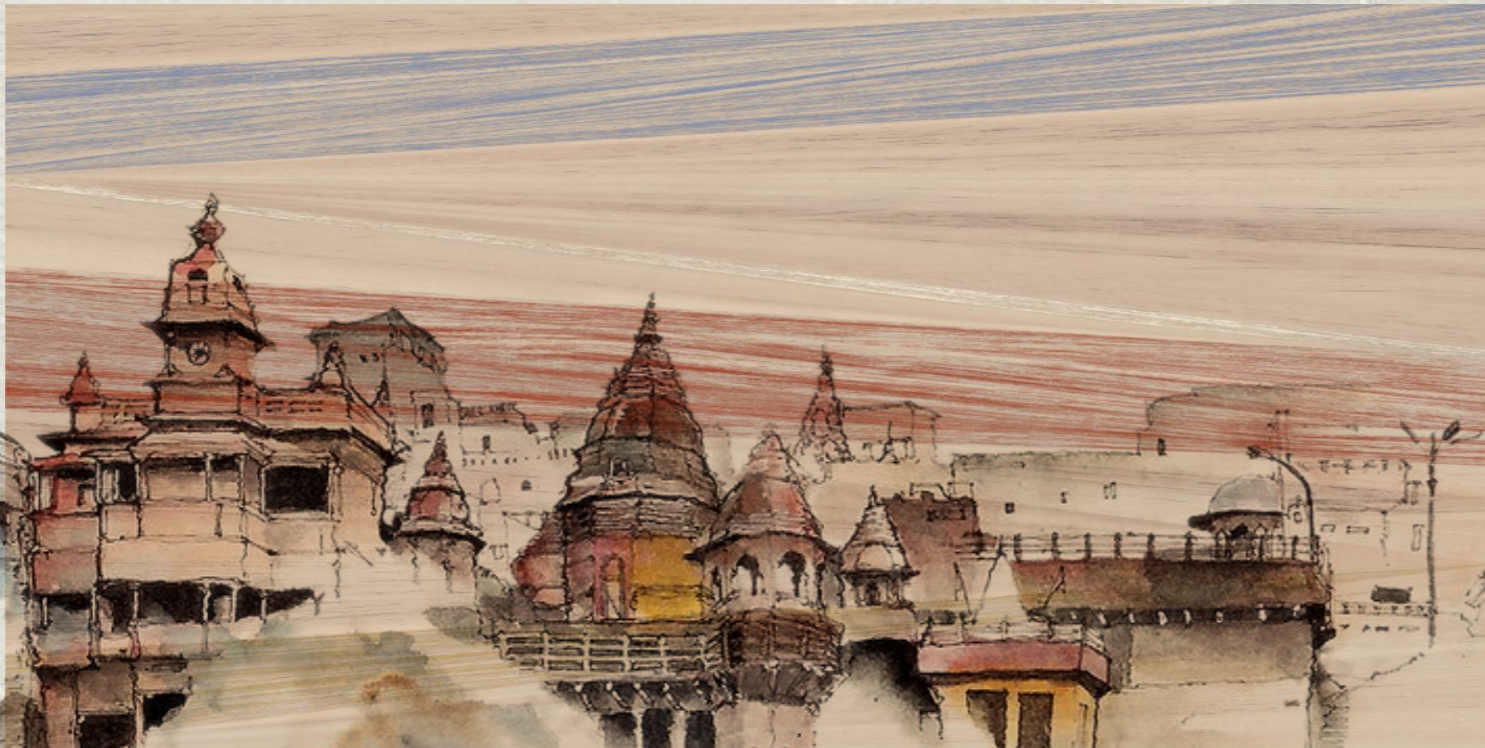

# COLORED WOOD

BEIGE

GRAY

NATURAL

800x1600mm  
Carving

Victoria  
combination of art & architecture