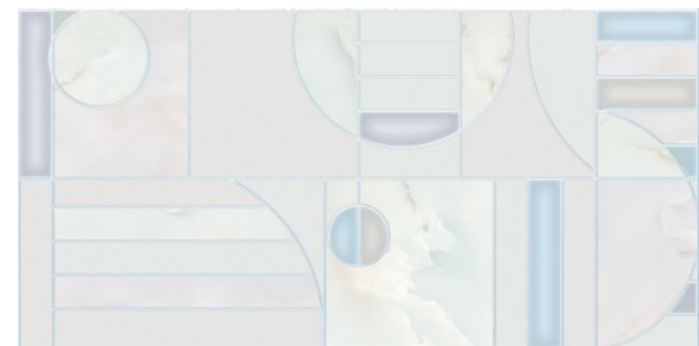

Victoria
combination of art & architecture

*For a stunning look
and elegance.*