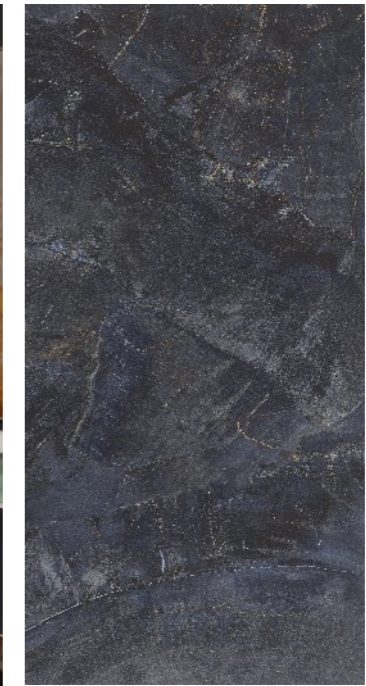

**MAGNESIUM
BLU**

**800x1600mm
Carving
Random : 04**

Touch for Virtual
360°

Victoria
combination of art & architecture

*Gives your space a
personalized touch.*