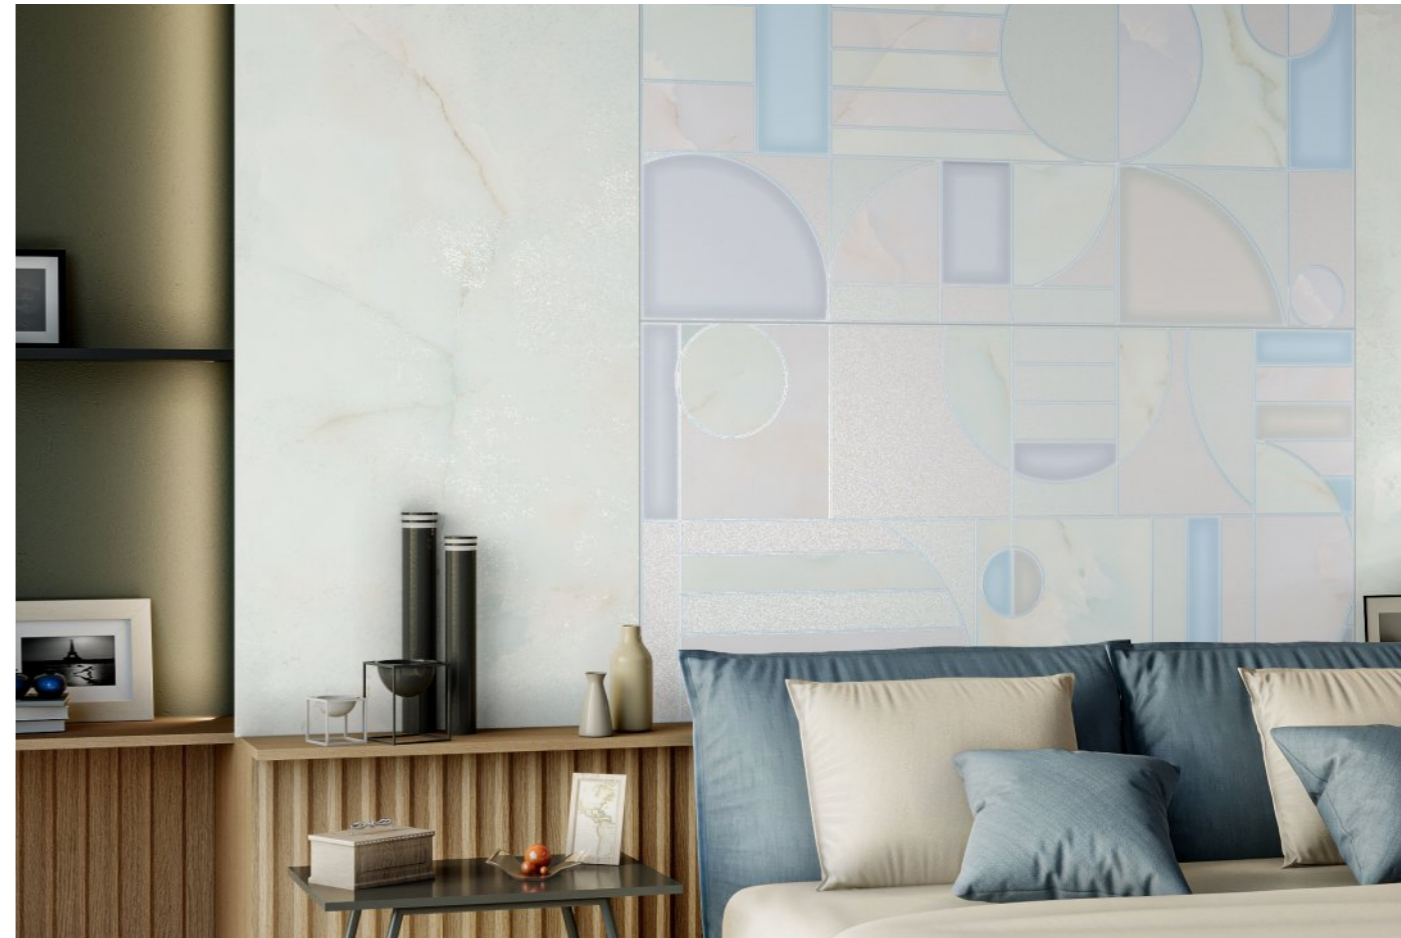

Victoria
combination of art & architecture

*Delve into the eminence
of our surfaces.*

**ROCK CLOUD
GREEN**

**800x1600mm
Carving
Random : 04**

Touch for Virtual
360°

BOFFO®
— ADORABLE SURFACES —