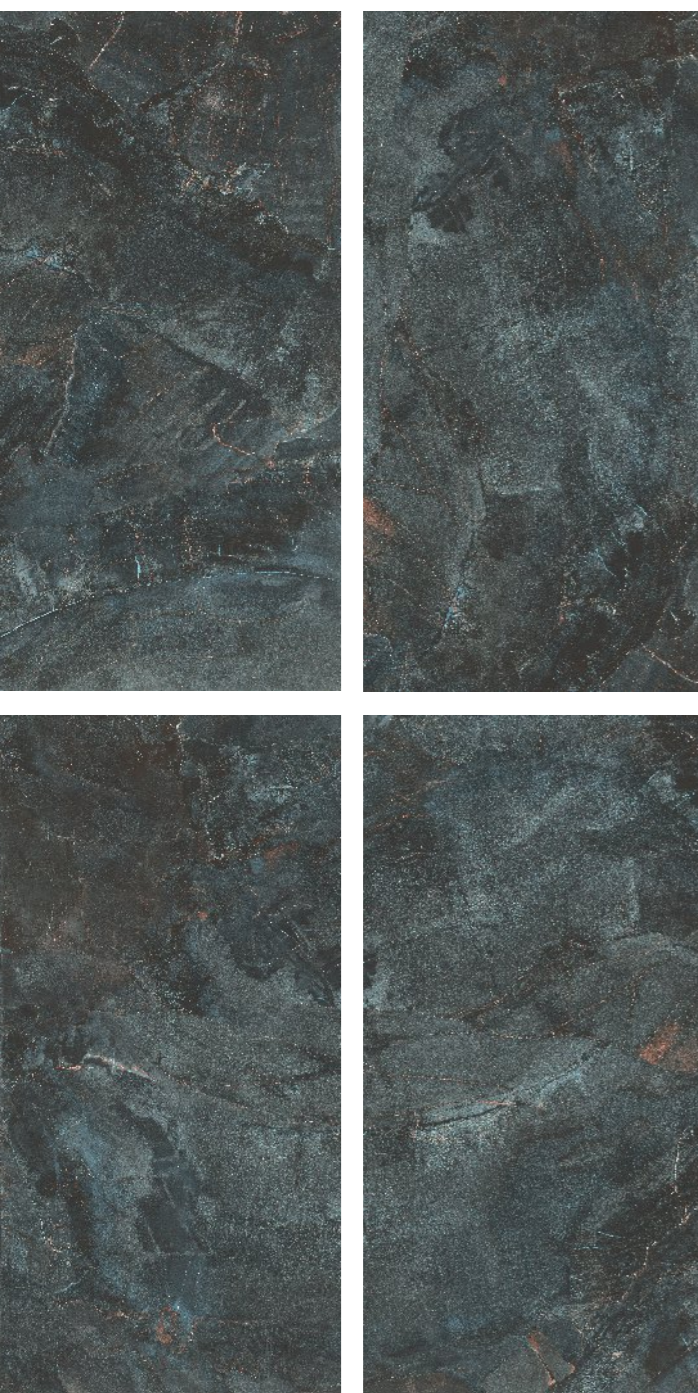

## MAGNESIUM SKY

800x1600mm  
Carving  
Random : 04

Touch for Virtual  
360°

Victoria  
combination of art & architecture

*Expand your  
living standards.*

**MAGNESIUM  
TEAL**

Touch for Virtual  
360°

*Victoria*  
combination of art & architecture