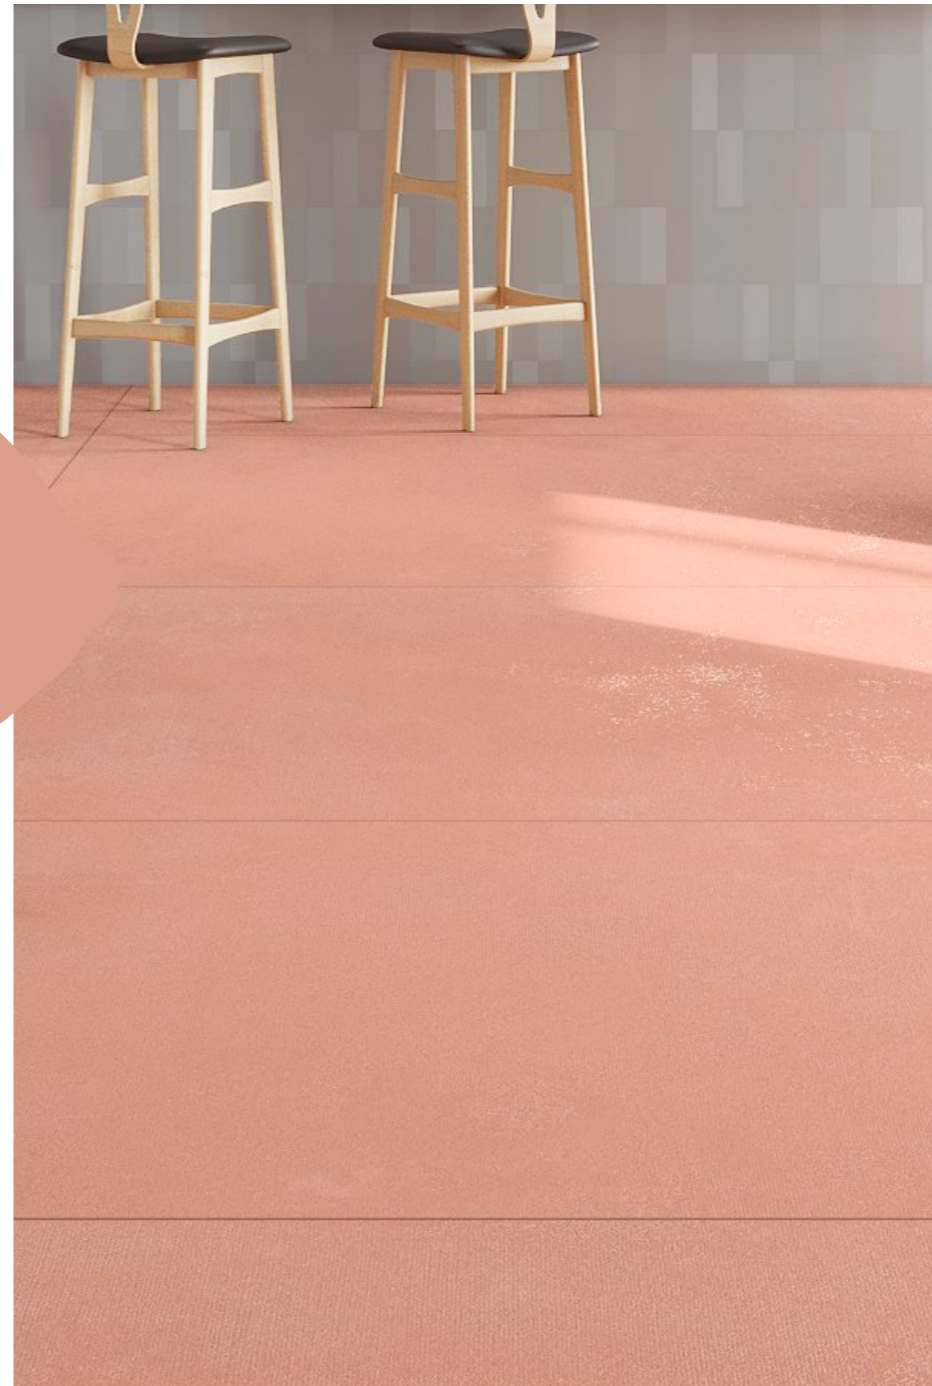

## CEMENT LINEN SAFFRON

800x1600mm  
Carving  
Random : 04

Touch for Virtual

Victoria  
combination of art & architecture

*Expand your  
living standards.*

*Exclusionary and  
chic perfection.*

**CEMENT LINEN  
TRAMENTO**