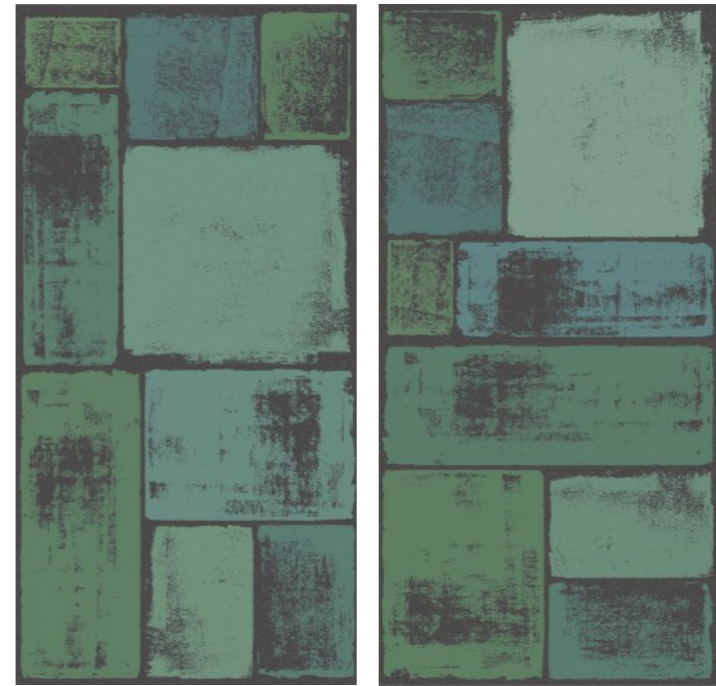

Victoria
combination of art & architecture

*The ingenuity of
aesthetic excellence.*

**DECO
BLOCKS**

800x1600mm
Carving
Random : 03

Touch for Virtual
360°