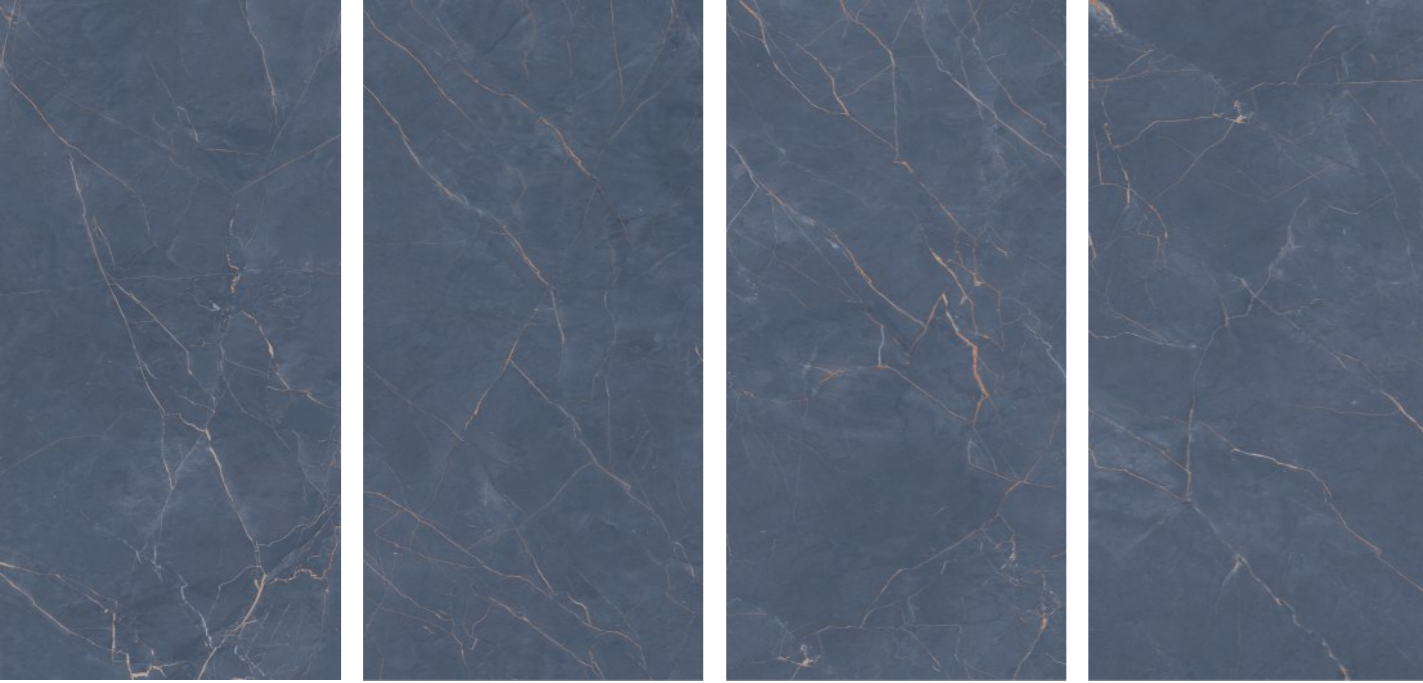

FANTASY DENIM

800x1600mm
Carving
Random : 04