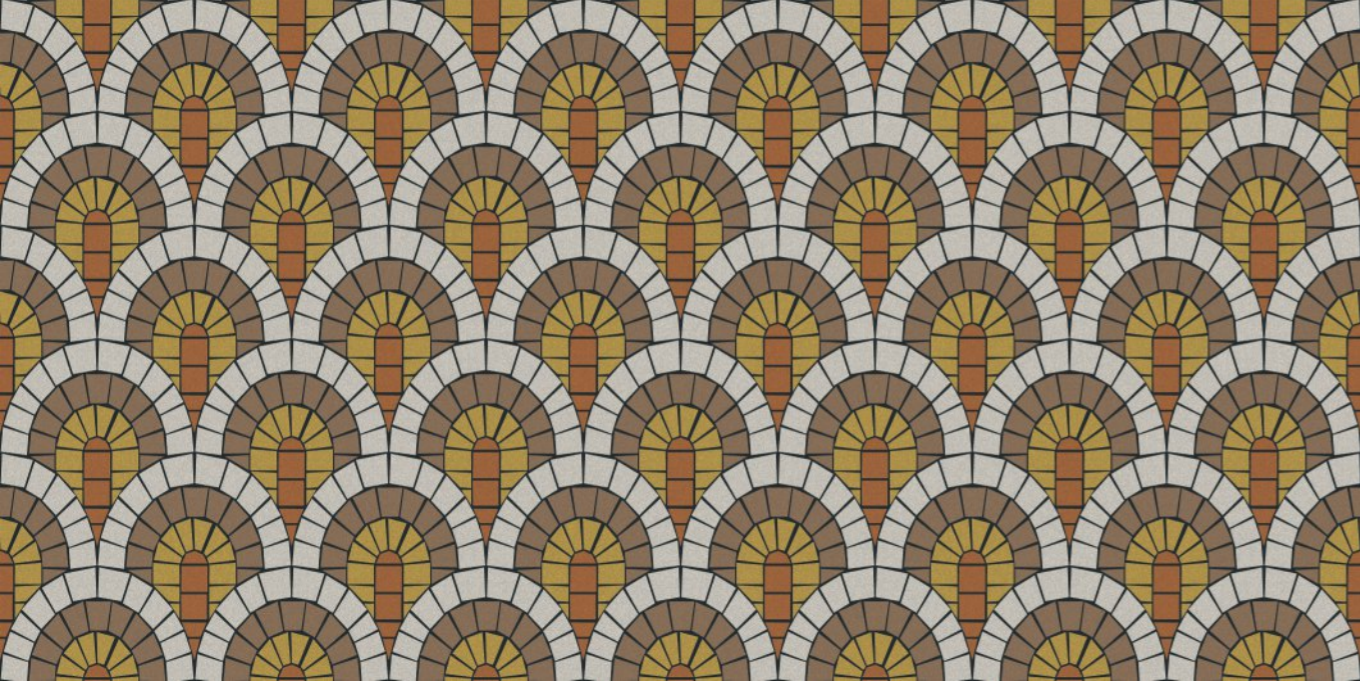

# TERRA ART

800x1600mm  
Carving

Victoria  
combination of art & architecture

CARDINAL

CIELO

**TERRA ART  
CARDINAL**

800x1600mm | Carving

Touch for Virtual  
360°