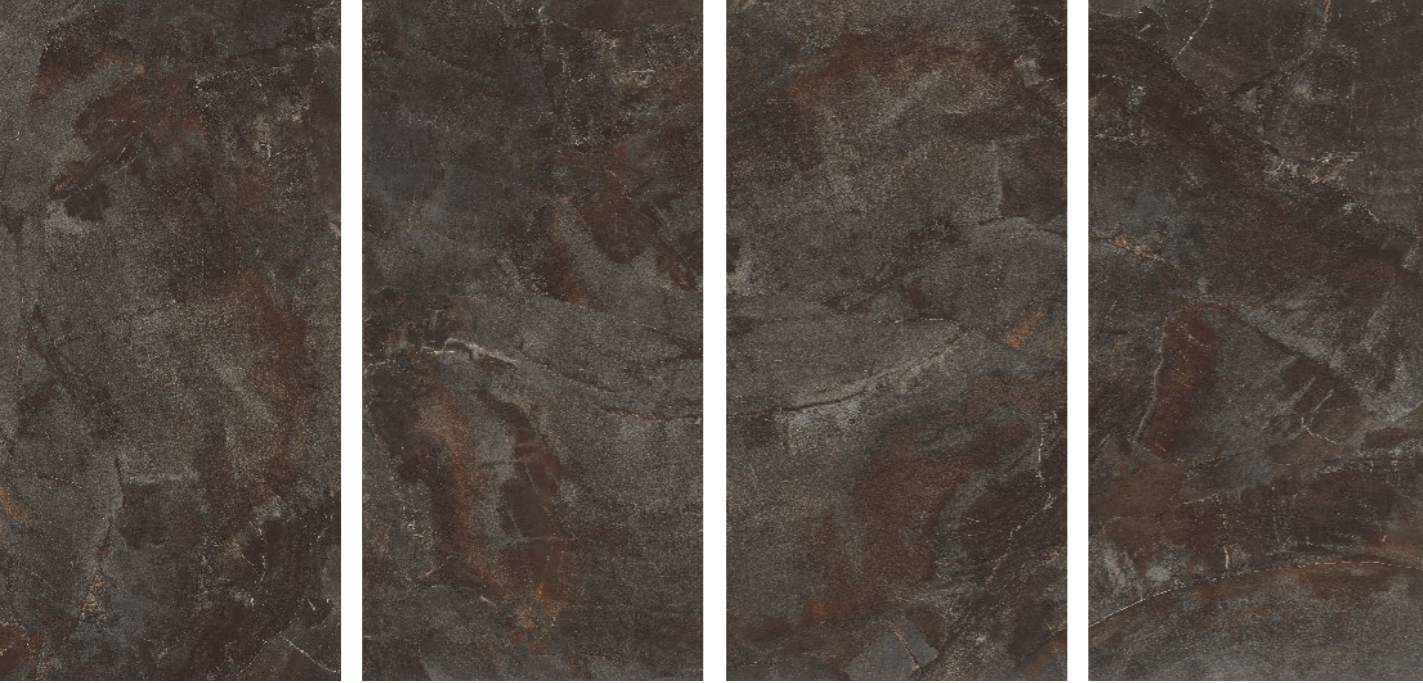

MAGNESIUM MAROON

800x1600mm
Carving
Random : 04

Touch for Virtual
360°

Victoria
combination of art & architecture

*Expands the horizon
of mesmerizing.*