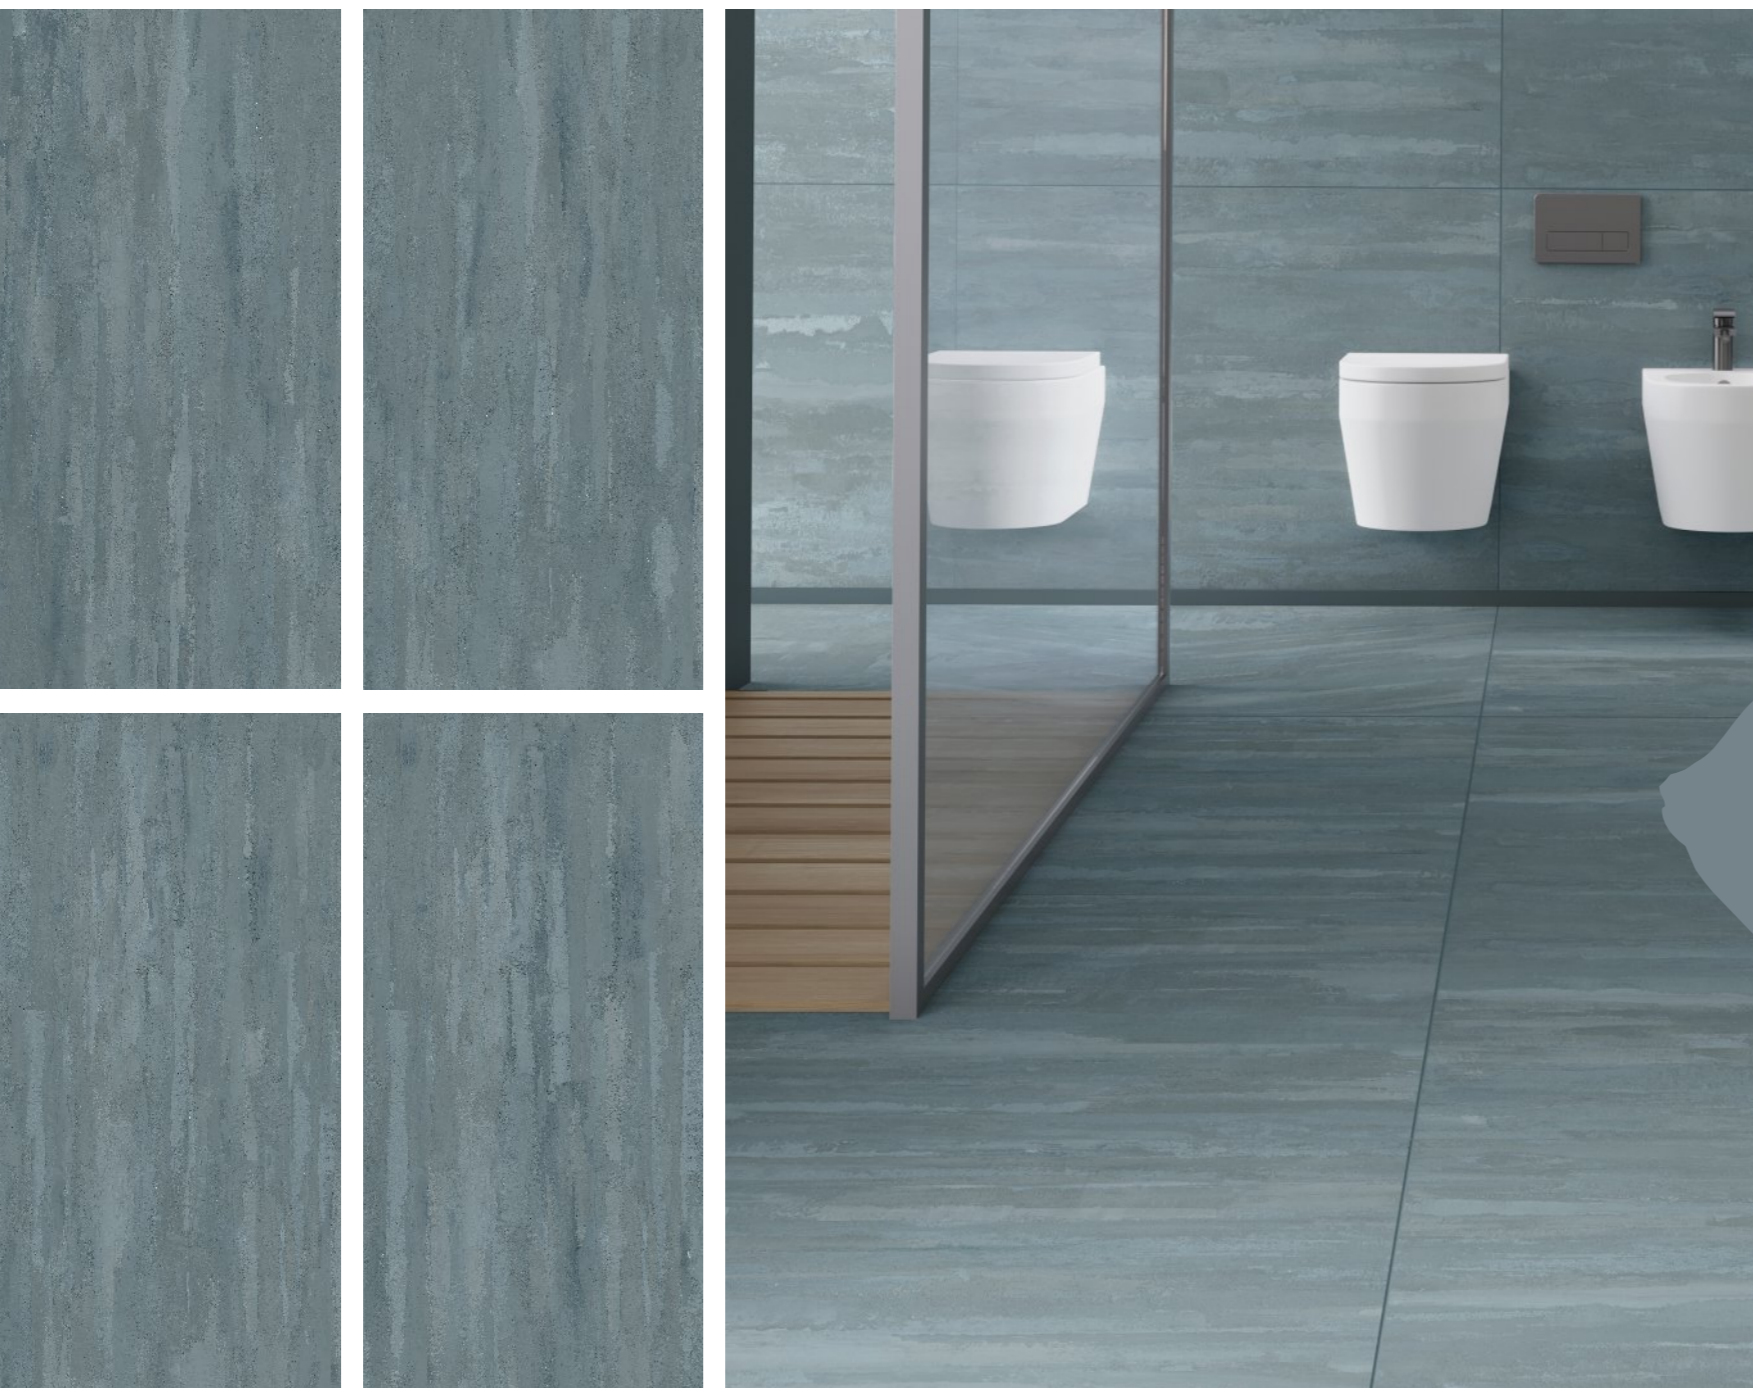

**VENUS  
AZURE**

**800x1600mm**  
**Carving**  
**Random : 04**

**VENUS  
SAPPHIRE**

Touch for Virtual  
360°

**Victoria**  
combination of art & architecture

*Unconventional  
standards of beauty.*

**800x1600mm  
Carving  
Random : 04**