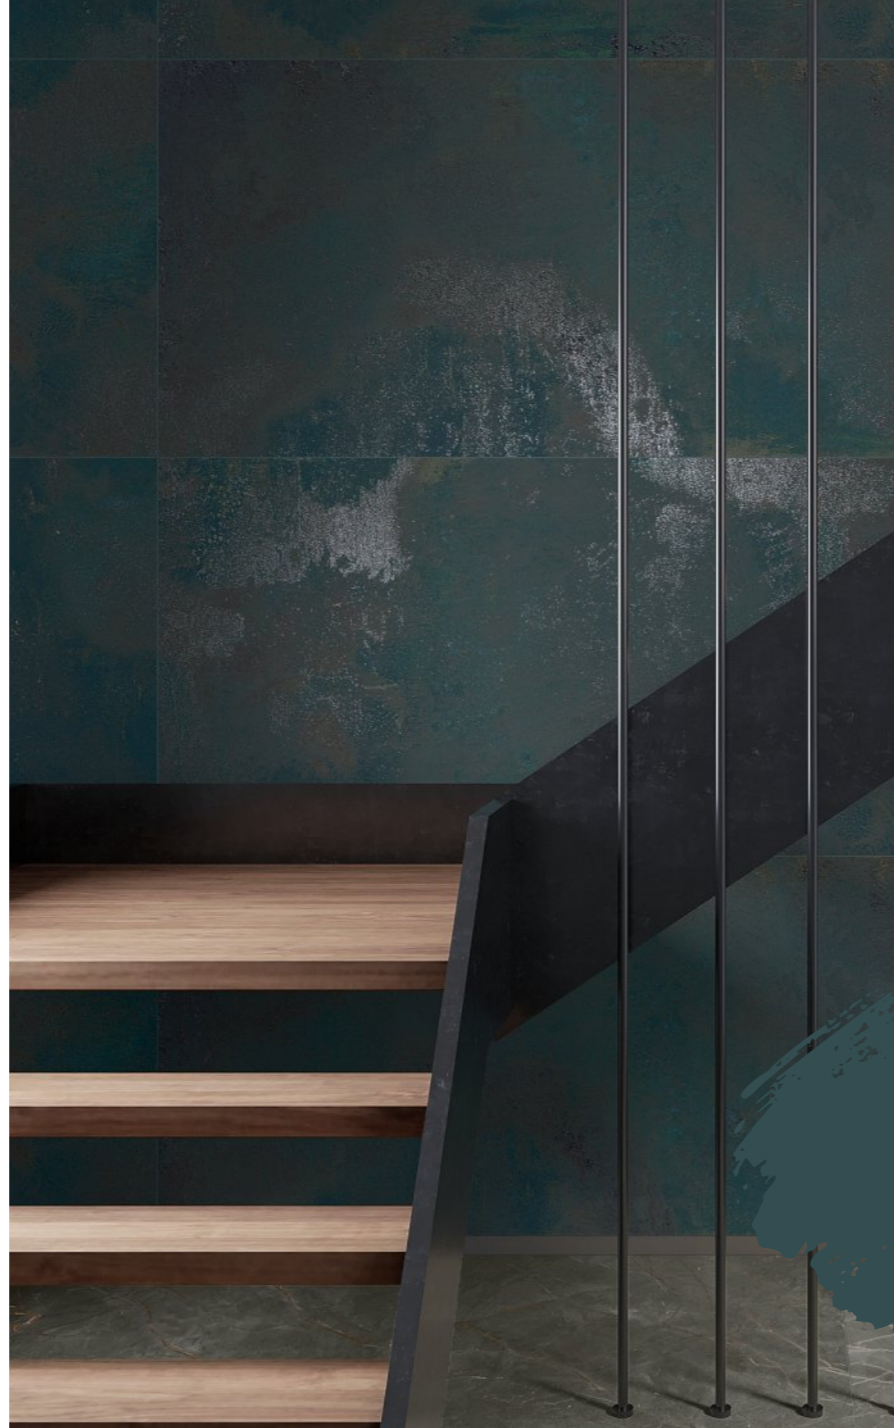

**LAMIERA
NAVY**

**800x1600mm
Carving
Random : 04**

Touch for Virtual

Victoria
combination of art & architecture

*Add character and
distinction to any space.*