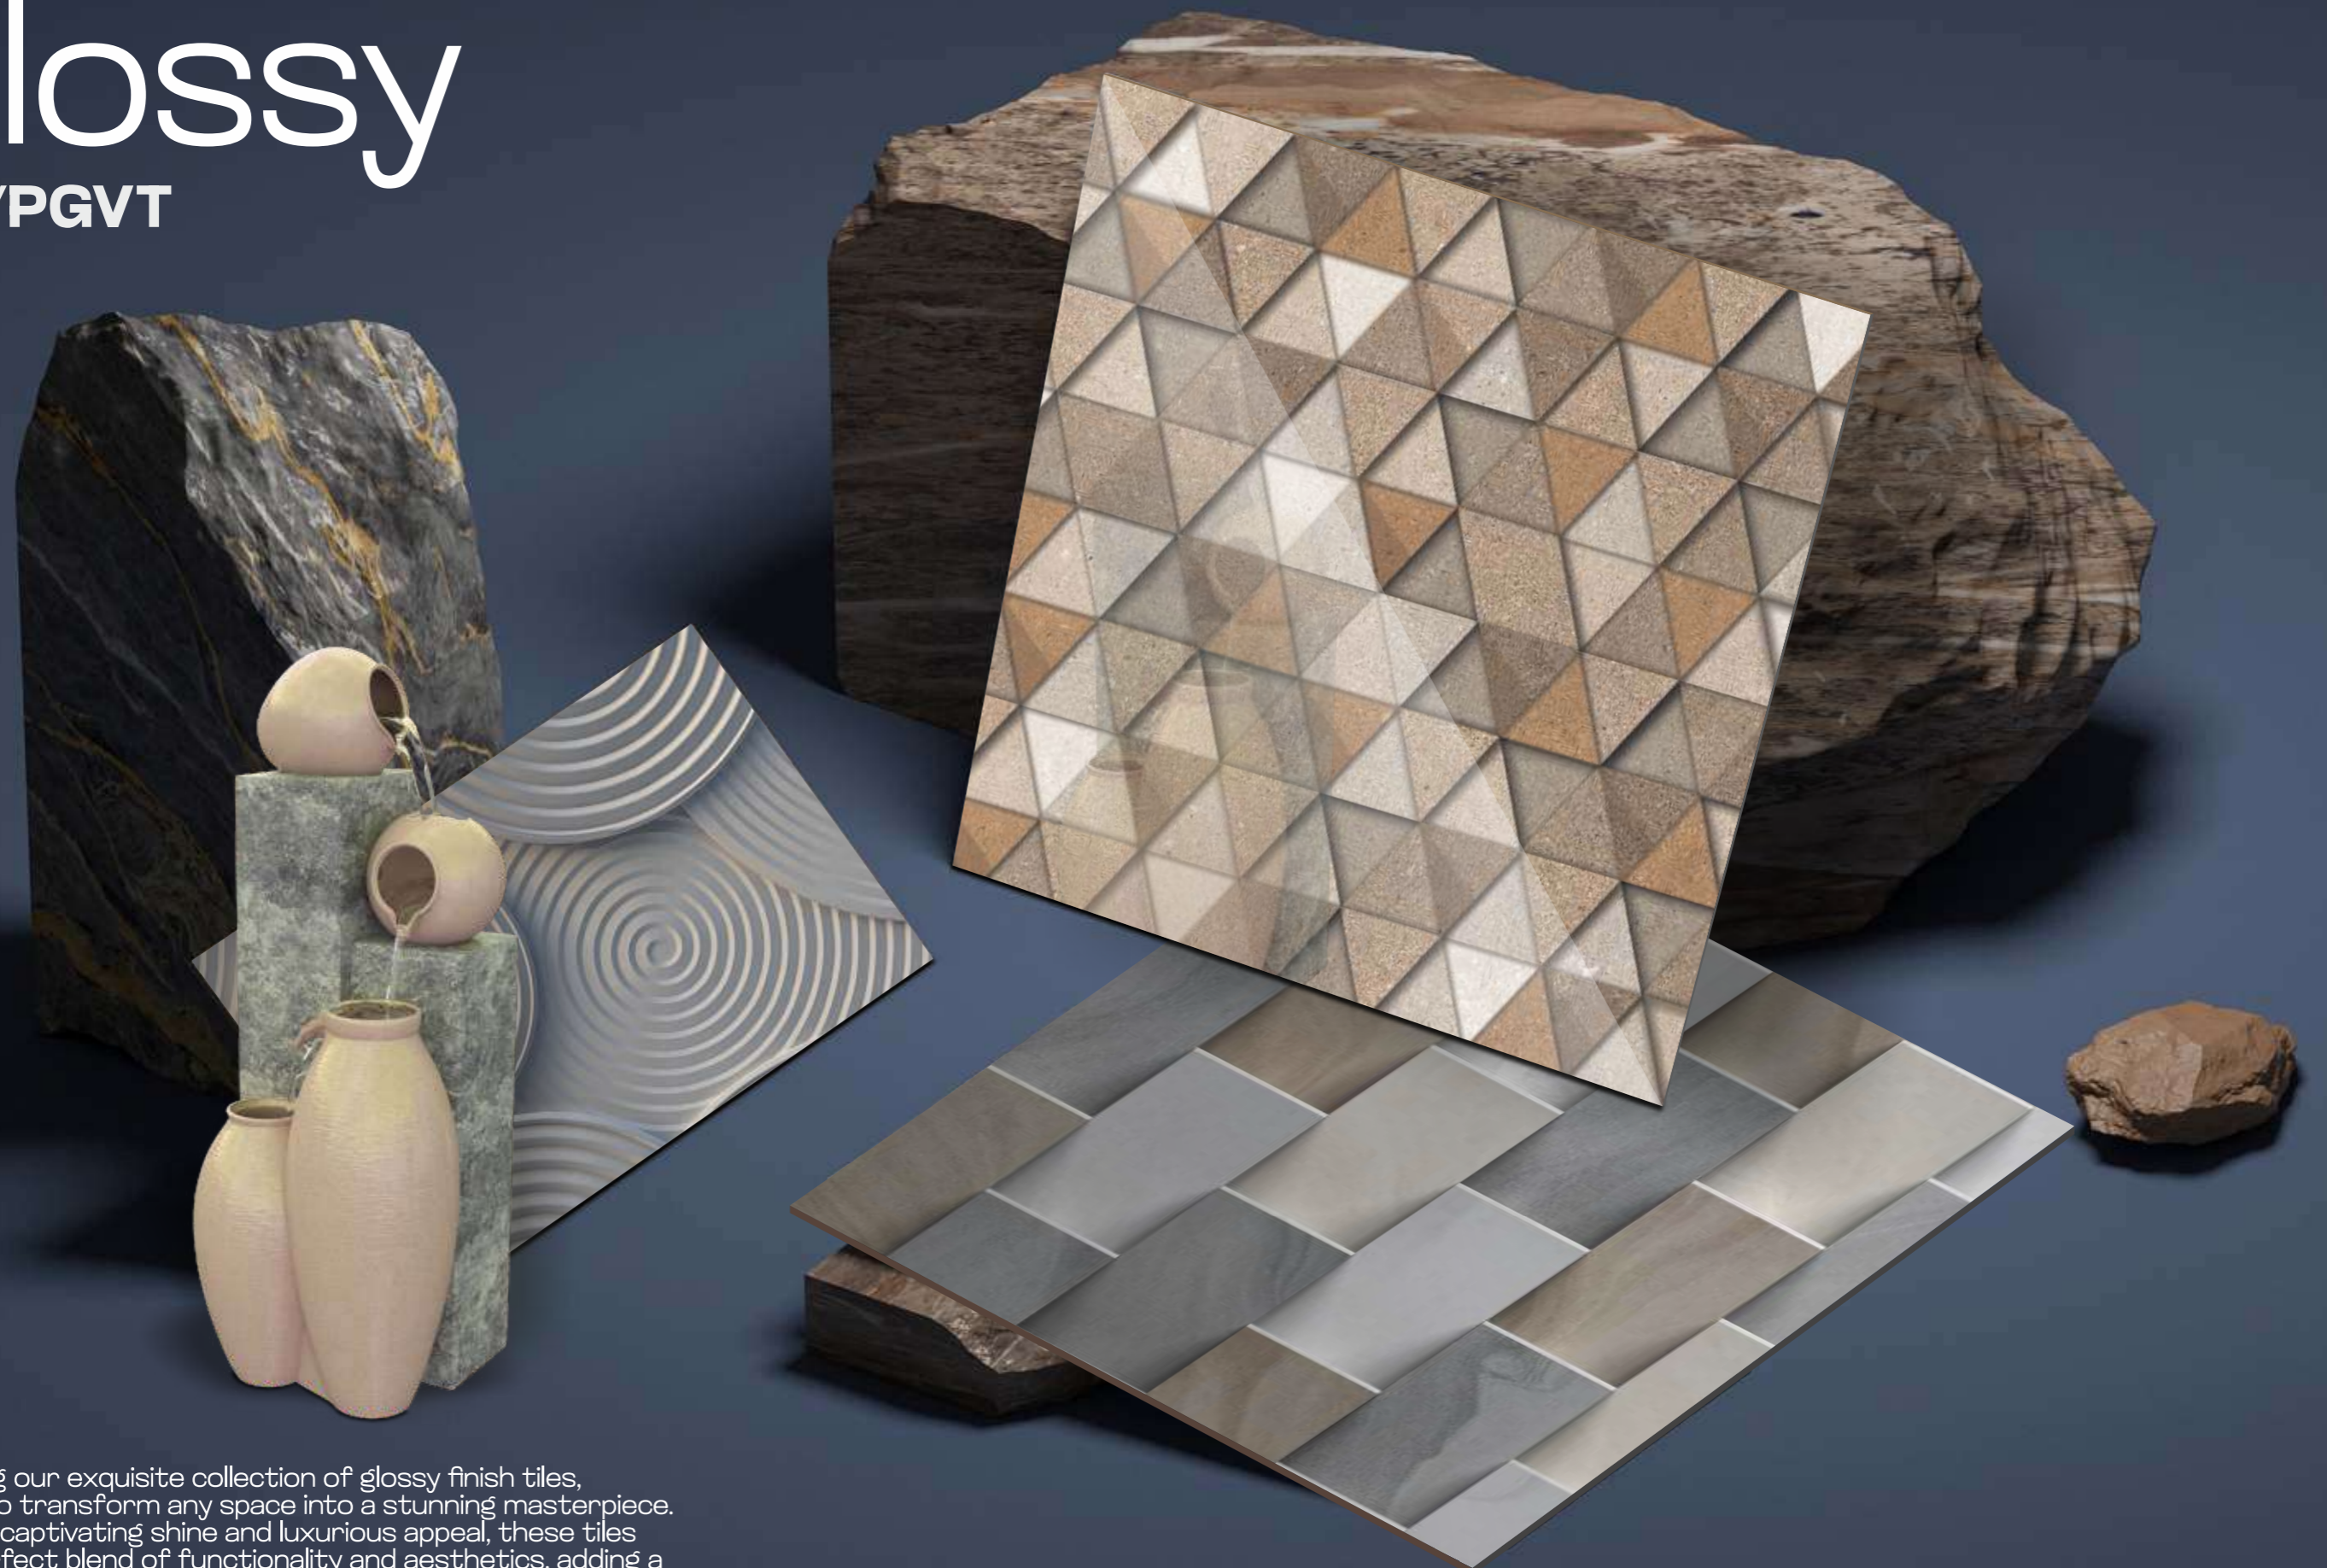

where

Art

Meets
elegance

Finish

Glossy

GVT/PGVT

Introducing our exquisite collection of glossy finish tiles, designed to transform any space into a stunning masterpiece. With their captivating shine and luxurious appeal, these tiles offer a perfect blend of functionality and aesthetics, adding a touch of sophistication to your interiors.

GVT tiles are made by glazing vitrified tiles, which involves applying a layer of liquid glass on the surface of the tile and then firing it at high temperatures. This process results in a glossy and smooth finish that enhances the tile's visual appeal. GVT tiles come in a wide range of designs, patterns, and colors, allowing for versatile usage and customization options.