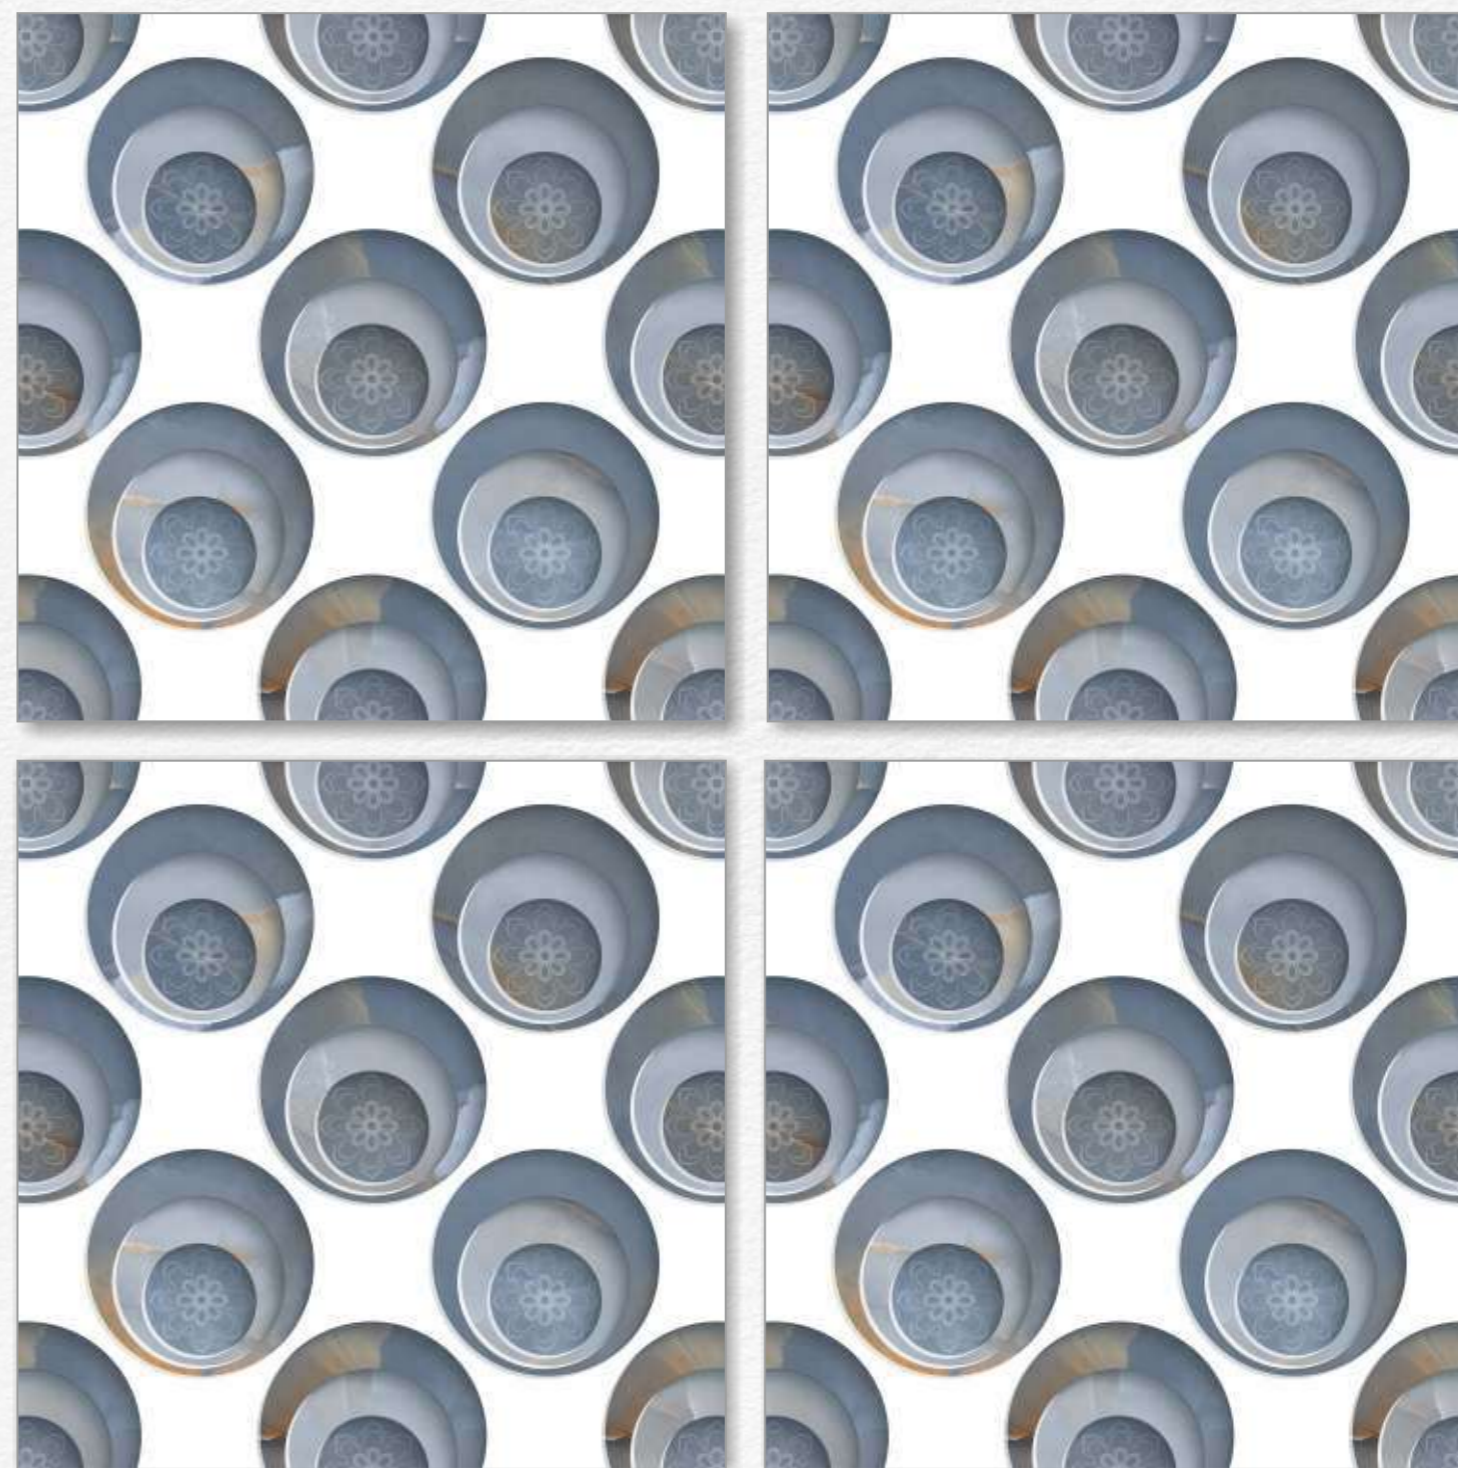

Finish
Glossy

MAGIC-165

Random 1

60x60 CM

Body Type
GVT/PGVT

Finish
Glossy

MAGIC-166

Random 1