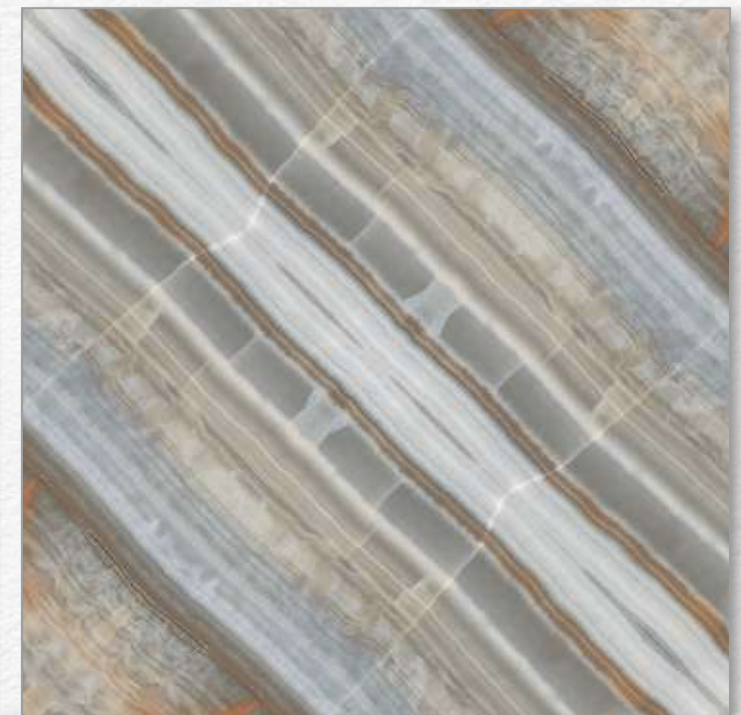

60x60 CM

Body Type
GVT/PGVT

Finish
Glossy

ARMANI GOLD

Random 1