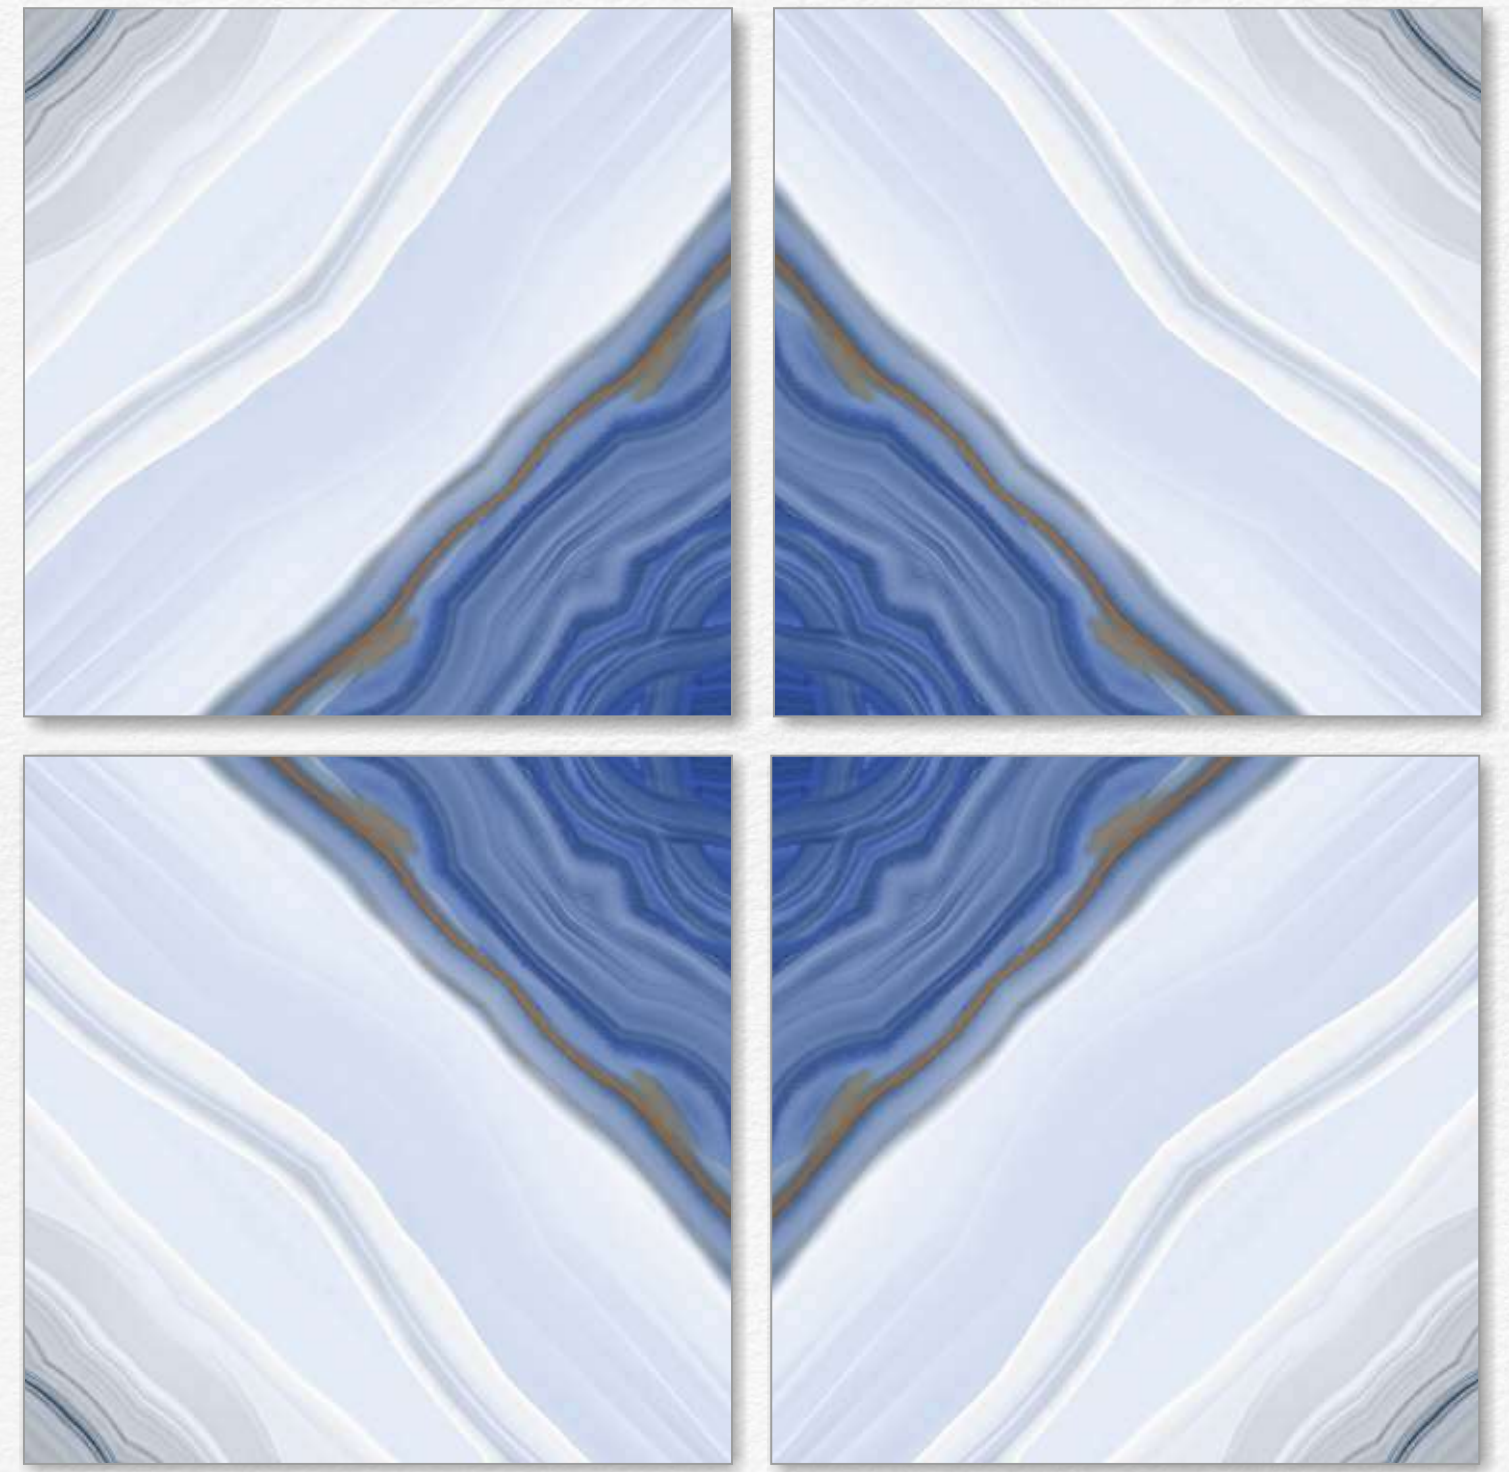

60x60 CM

Body Type
GVT/PGVT

Finish
Glossy

BLUE ONIX

Random 1