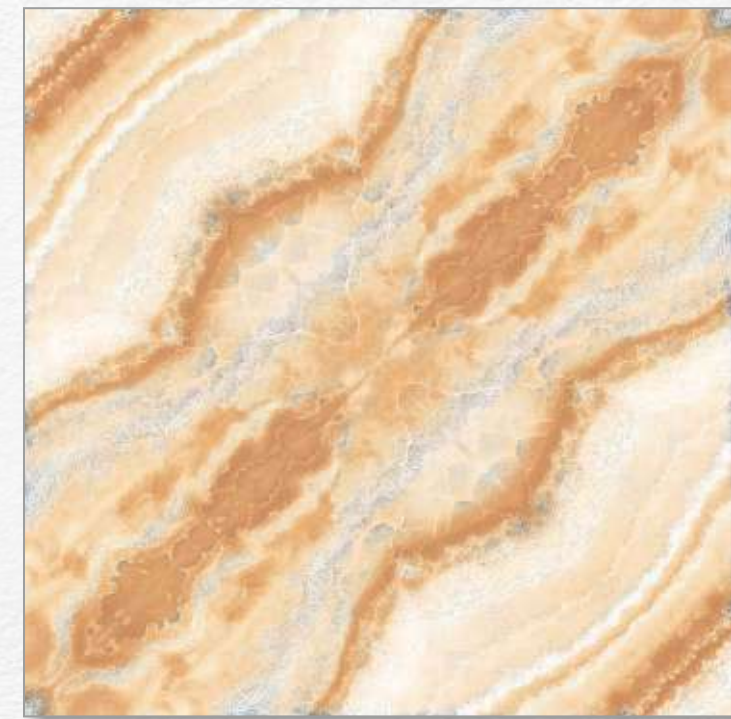

60x60 CM

Body Type
GVT/PGVT

Finish
Glossy

MILANO ONIX

Random 1