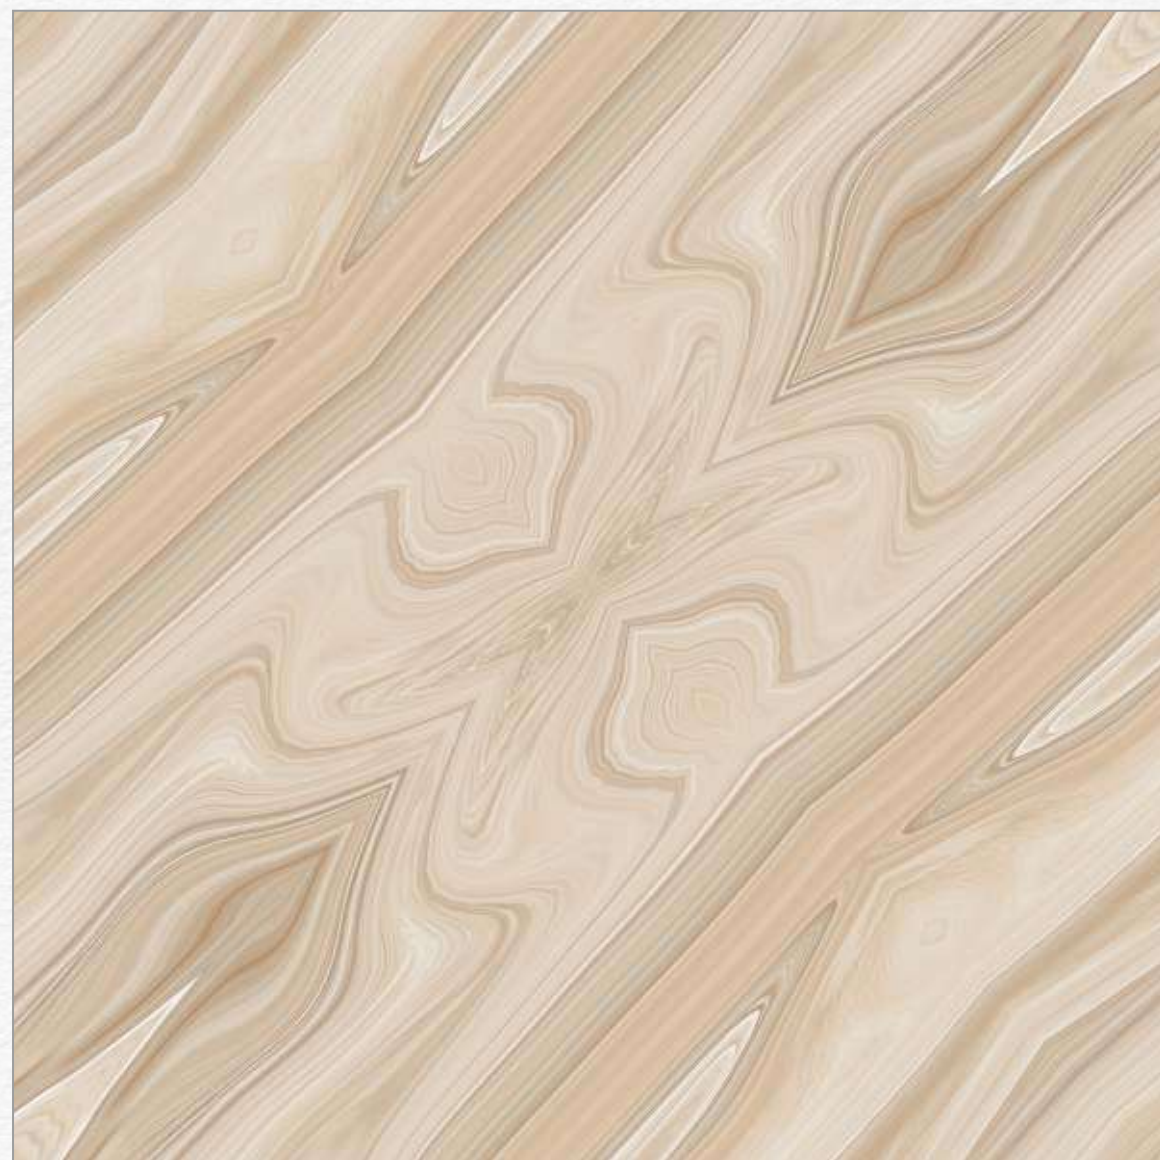

ROCK BROWN

60x60 CM

Body Type
GVT/PGVT

Finish
Glossy

ROOMA NATURAL

Random 1

60x60 CM

Body Type
GVT/PGVT