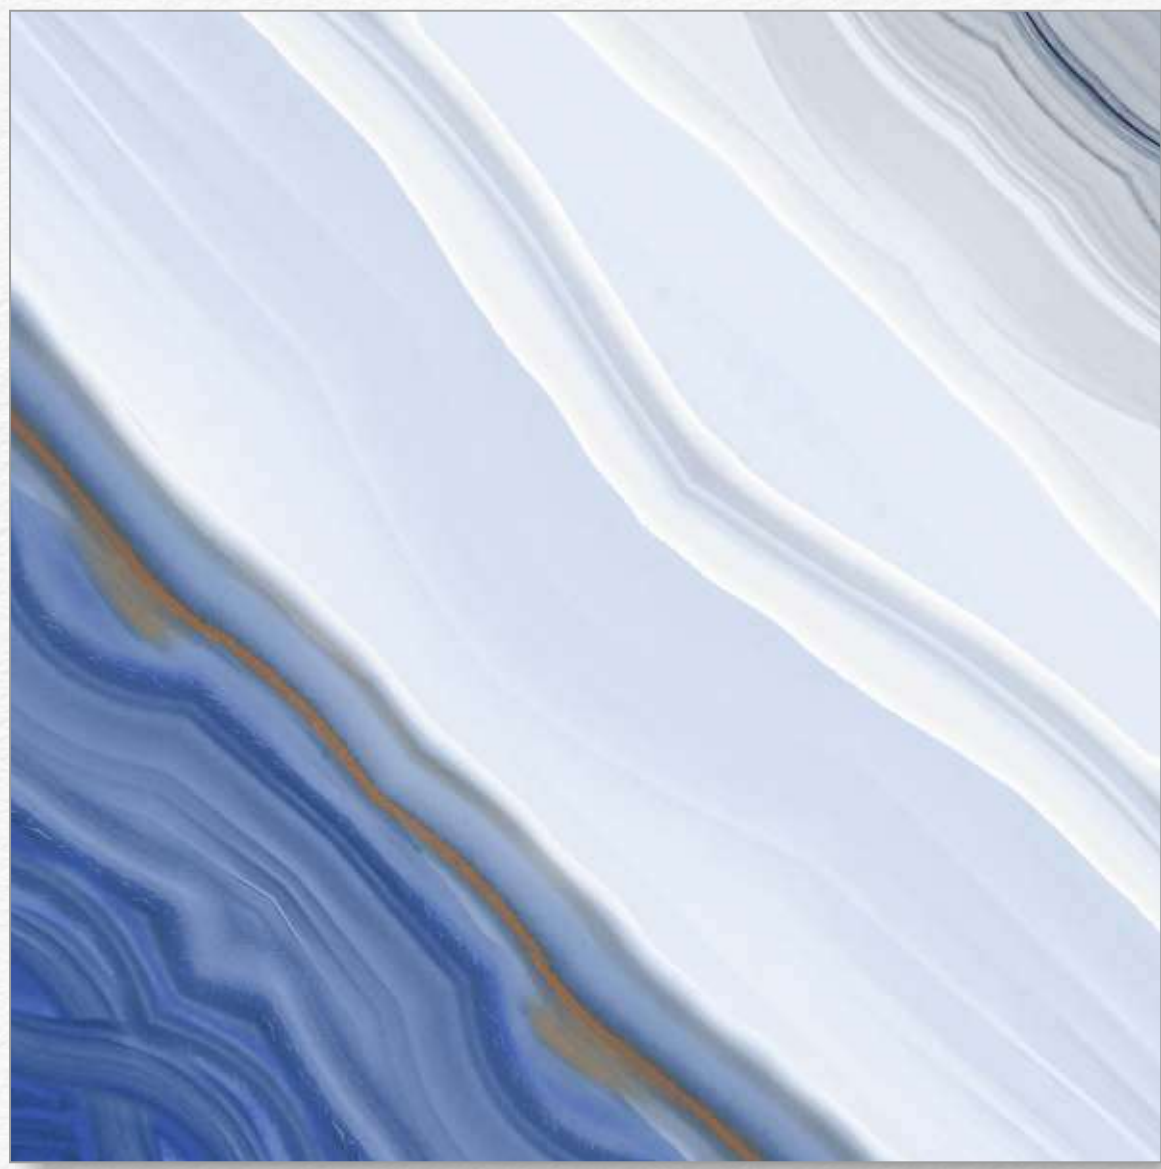

60x60 CM

Body Type
GVT/PGVT

Finish
Glossy

BLUE ONIX

Random 1