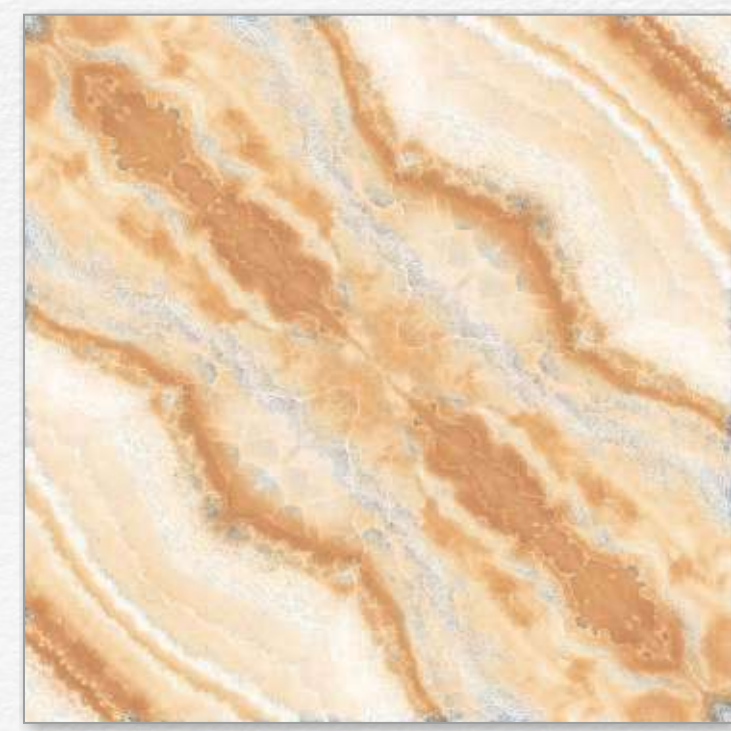

60x60 CM

Body Type
GVT/PGVT

Finish
Glossy

MILANO ONIX

Random 1