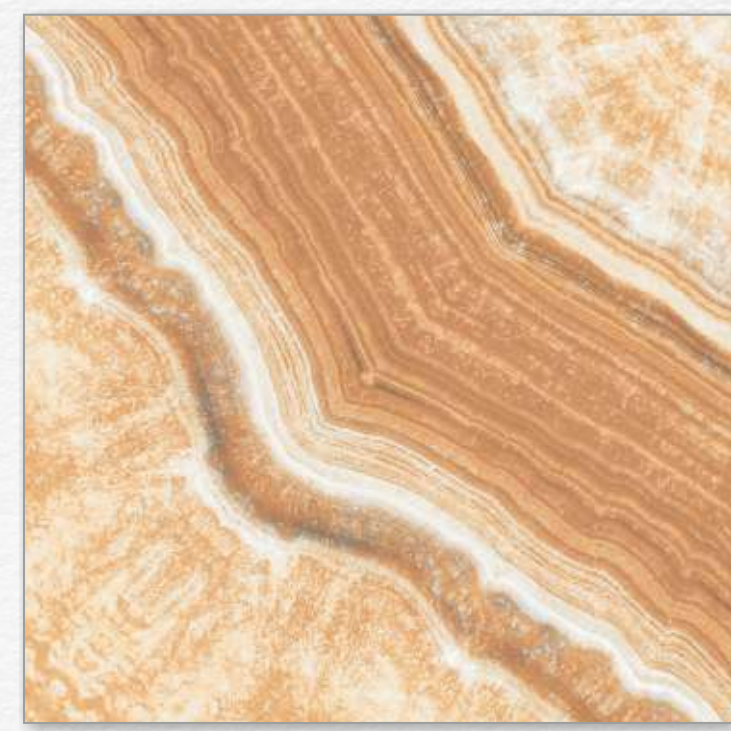

60x60 CM

Body Type
GVT/PGVT

Finish
Glossy

FLORIDA BROWN

Random 1