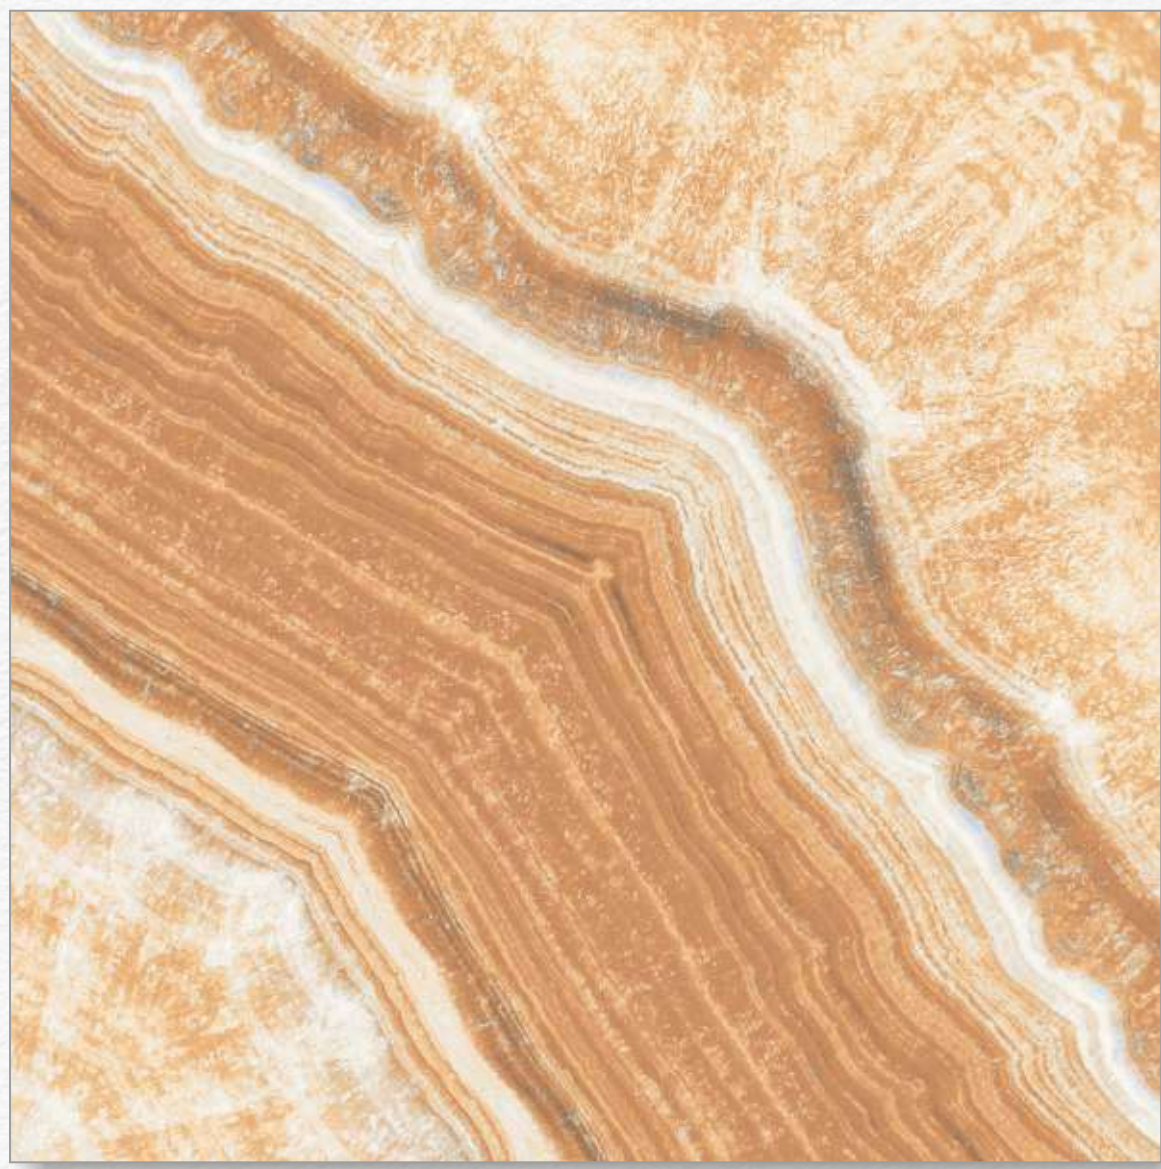

60x60 CM

Body Type
GVT/PGVT

Finish
Glossy

FLORIDA BROWN

Random 1