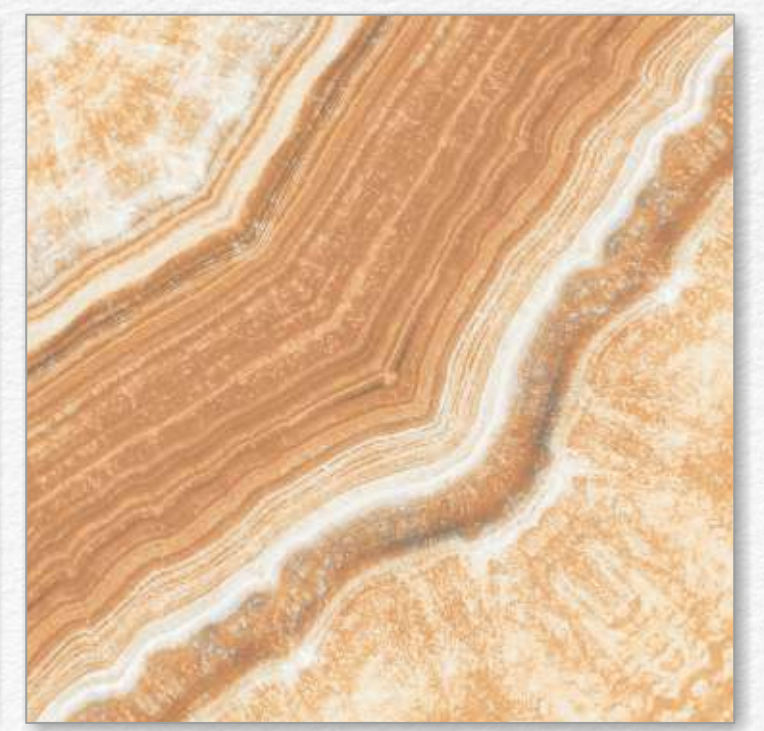

60x60 CM

Body Type
GVT/PGVT

Finish
Glossy

FLORIDA BROWN

Random 1