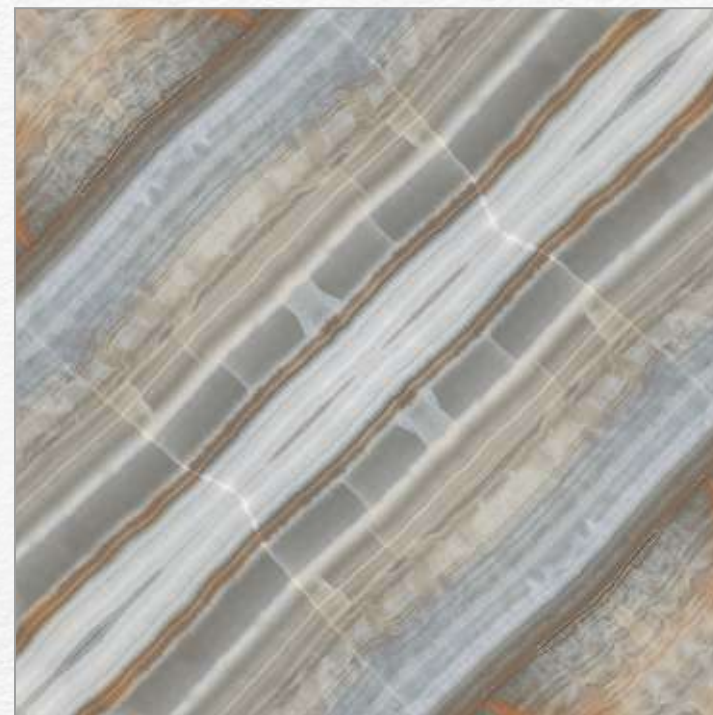

60x60 CM

Body Type
GVT/PGVT

Finish
Glossy

ARMANI GOLD

Random 1