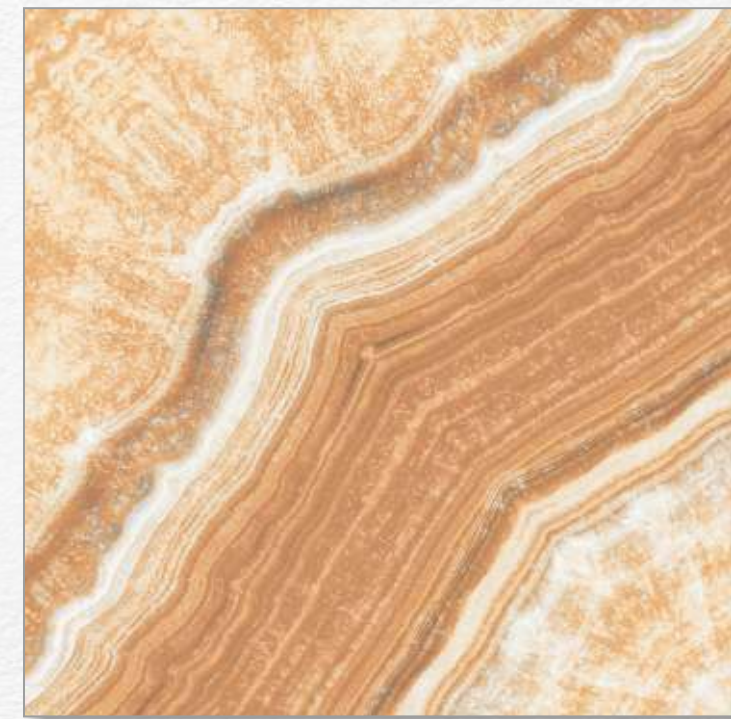

60x60 CM

Body Type
GVT/PGVT

Finish
Glossy

FLORIDA BROWN

Random 1