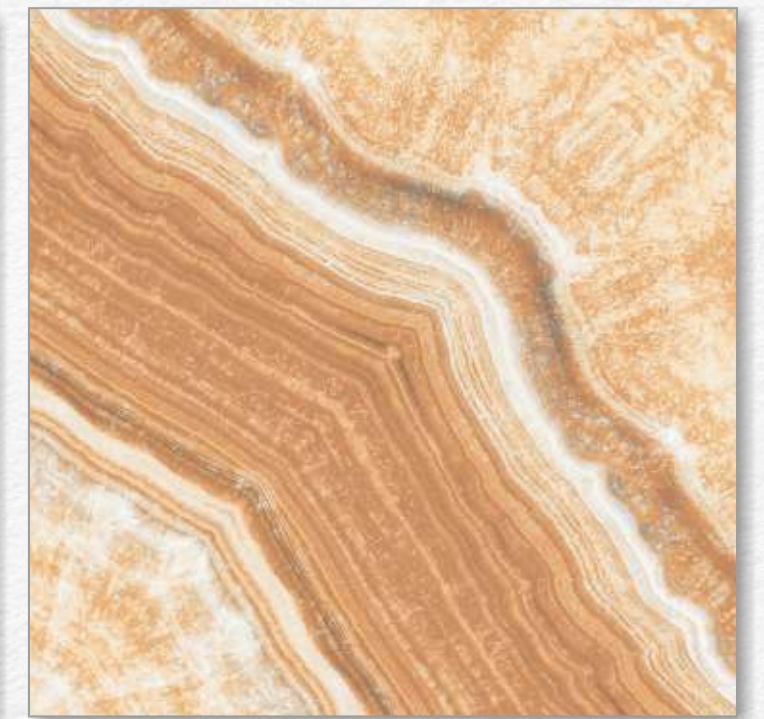

60x60 CM

Body Type
GVT/PGVT

Finish
Glossy

FLORIDA BROWN

Random 1