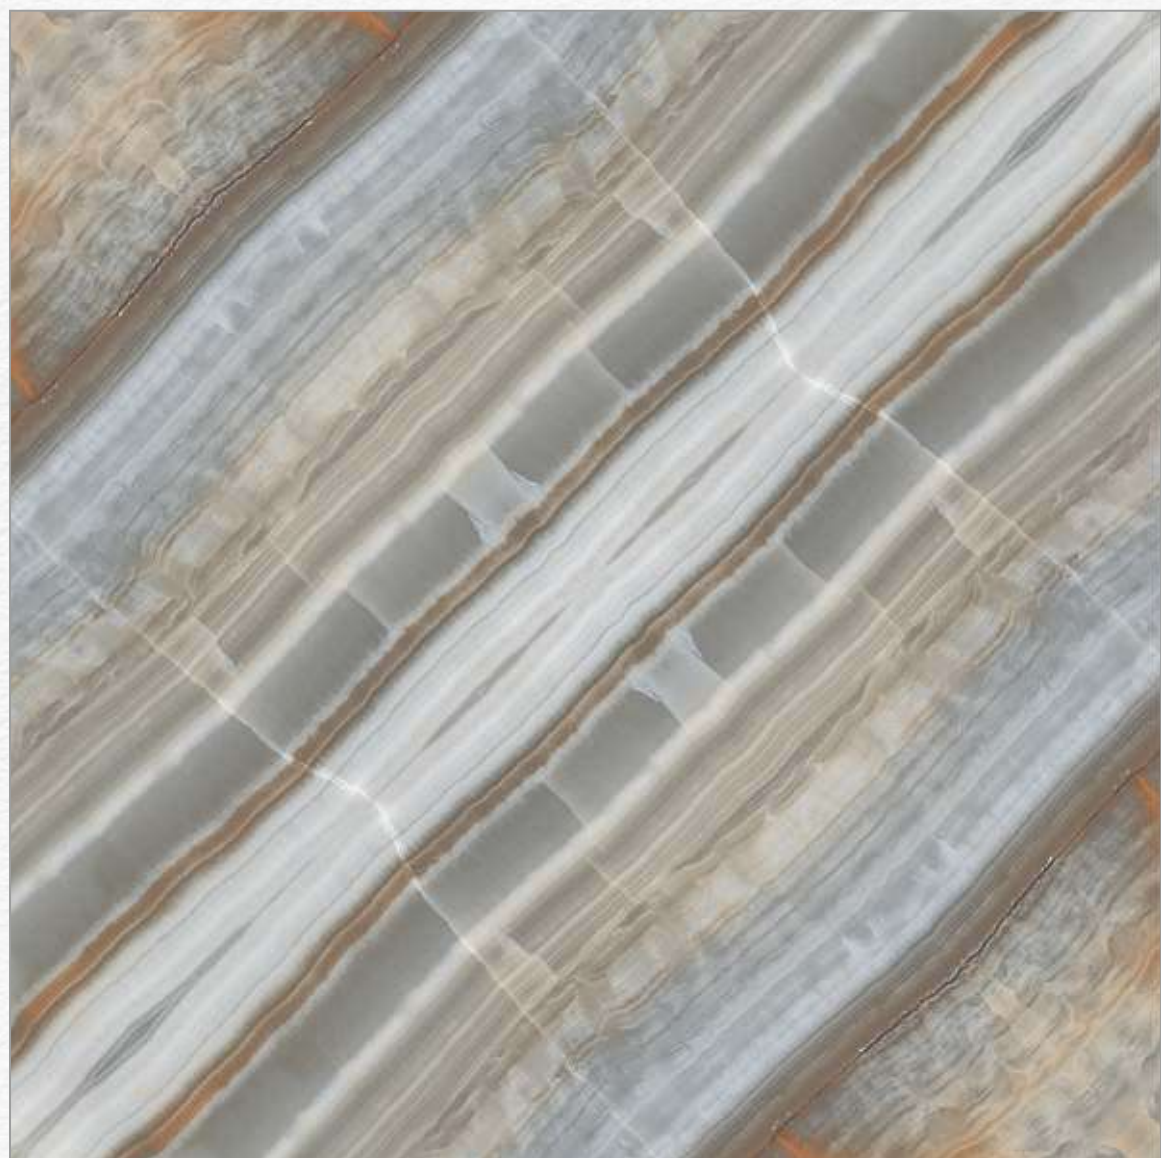

60x60 CM

Body Type
GVT/PGVT

Finish
Glossy

ARMANI GOLD

Random 1