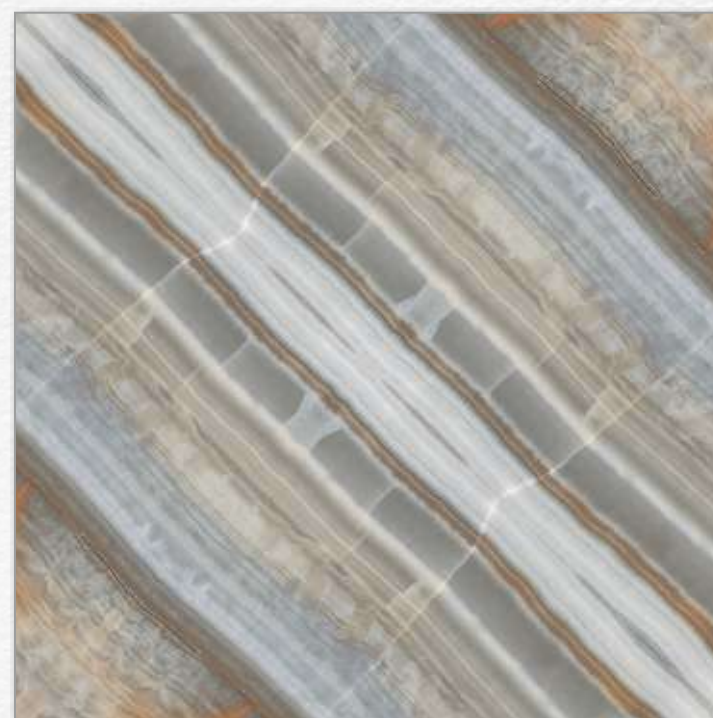

60x60 CM

Body Type
GVT/PGVT

Finish
Glossy

ARMANI GOLD

Random 1