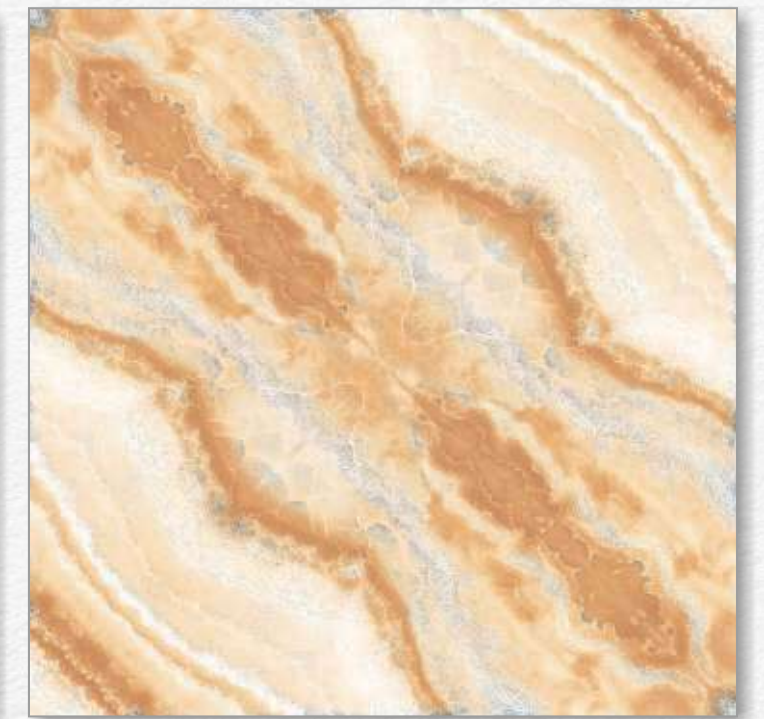

60x60 CM

Body Type
GVT/PGVT

Finish
Glossy

MILANO ONIX

Random 1