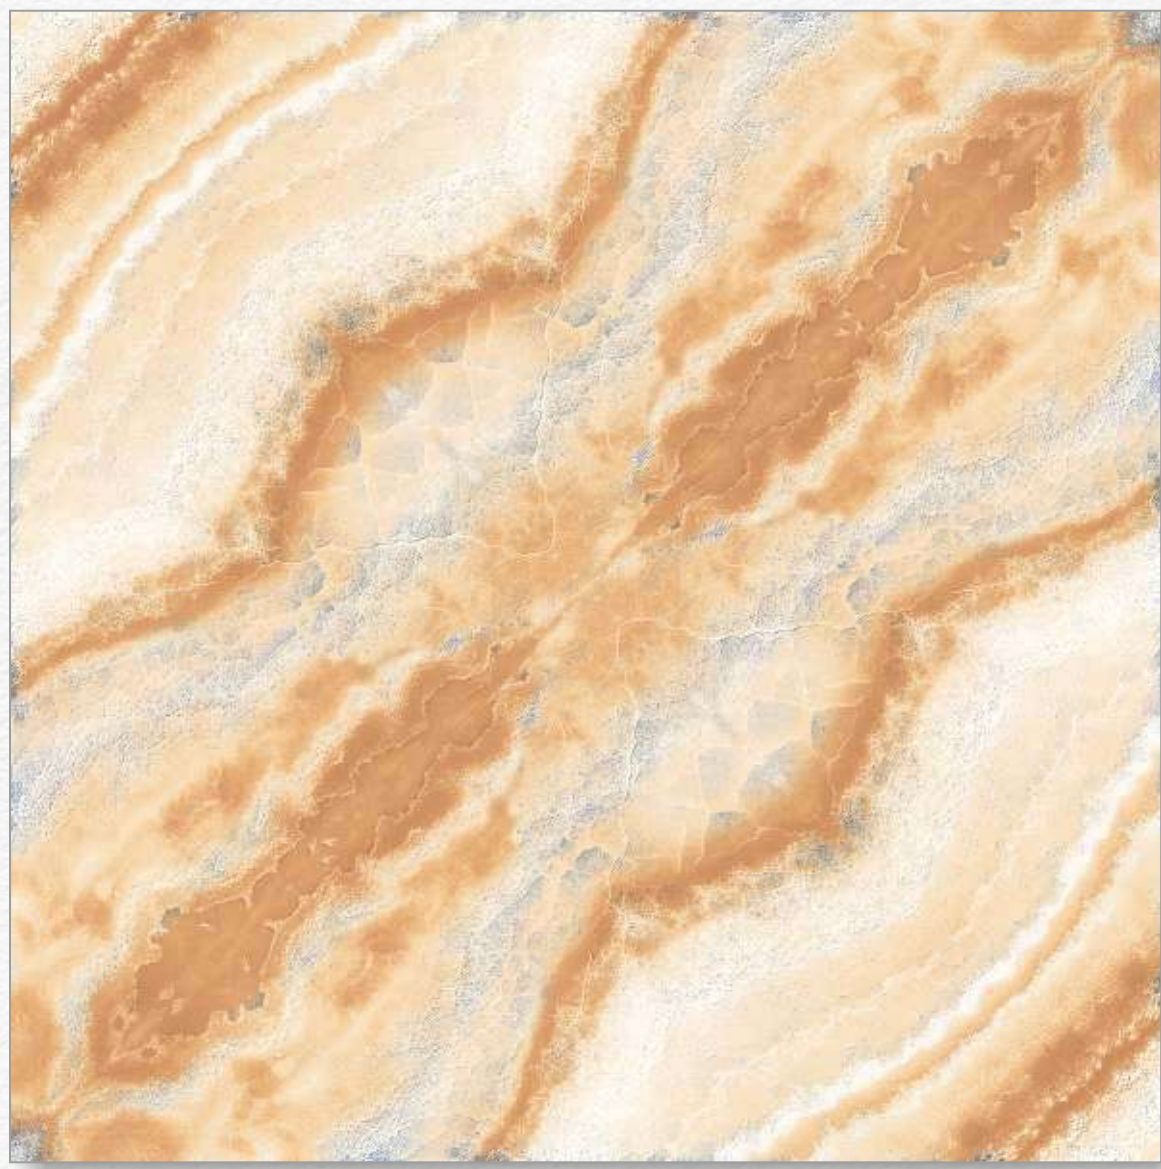

60x60 CM

Body Type
GVT/PGVT

Finish
Glossy

MILANO ONIX

Random 1