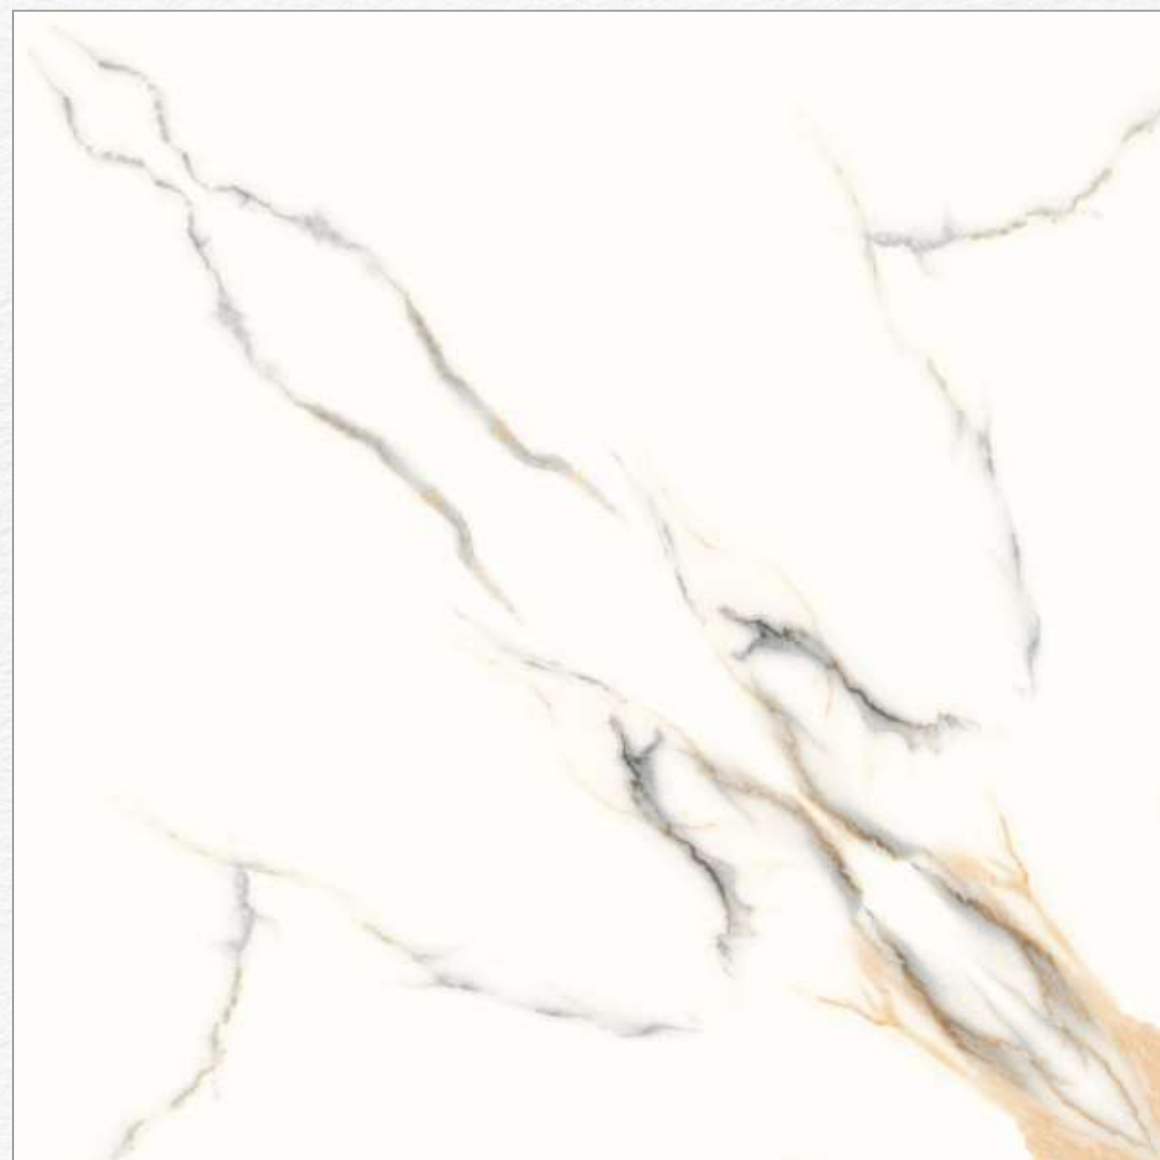

VENOM BRONZ

Random 1

VENOM BRONZ

60x60 CM

Body Type
GVT/PGVT

Finish
Glossy

WHITE FLOWER

Random 1