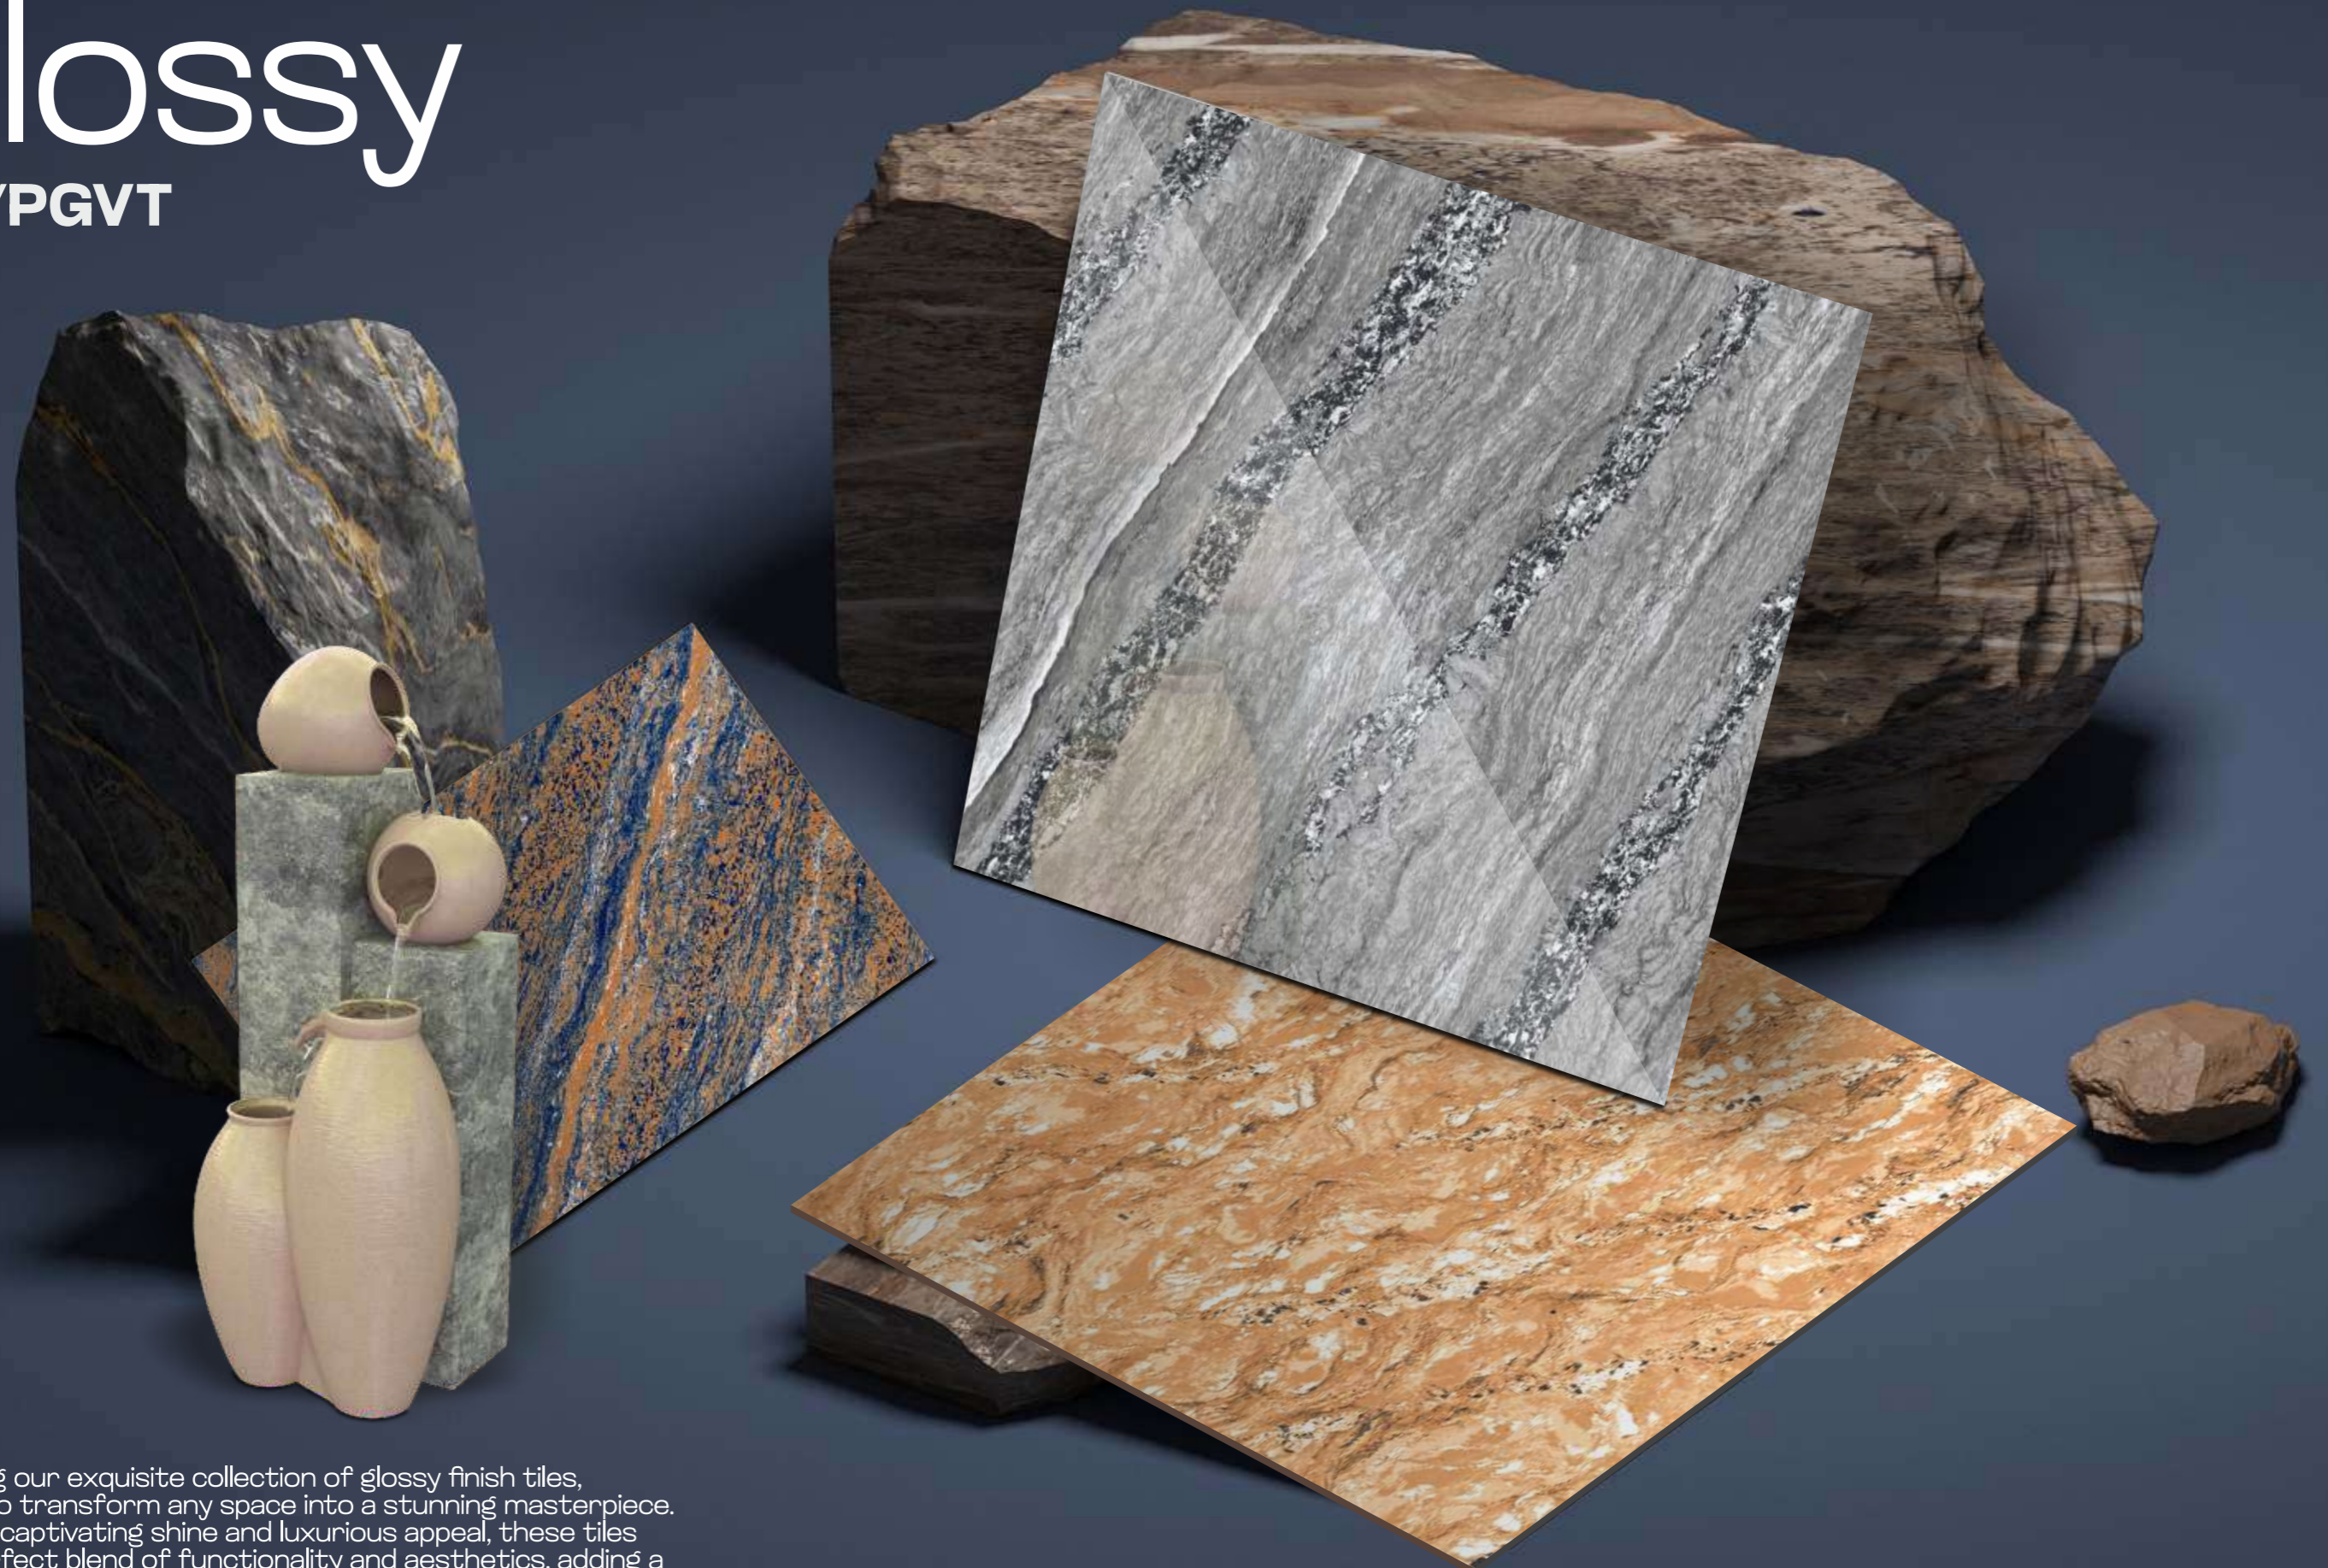

where

Art

Meets
elegance

Finish

Glossy

GVT/PGVT

Introducing our exquisite collection of glossy finish tiles, designed to transform any space into a stunning masterpiece. With their captivating shine and luxurious appeal, these tiles offer a perfect blend of functionality and aesthetics, adding a touch of sophistication to your interiors.

GVT tiles are made by glazing vitrified tiles, which involves applying a layer of liquid glass on the surface of the tile and then firing it at high temperatures. This process results in a glossy and smooth finish that enhances the tile's visual appeal. GVT tiles come in a wide range of designs, patterns, and colors, allowing for versatile usage and customization options.