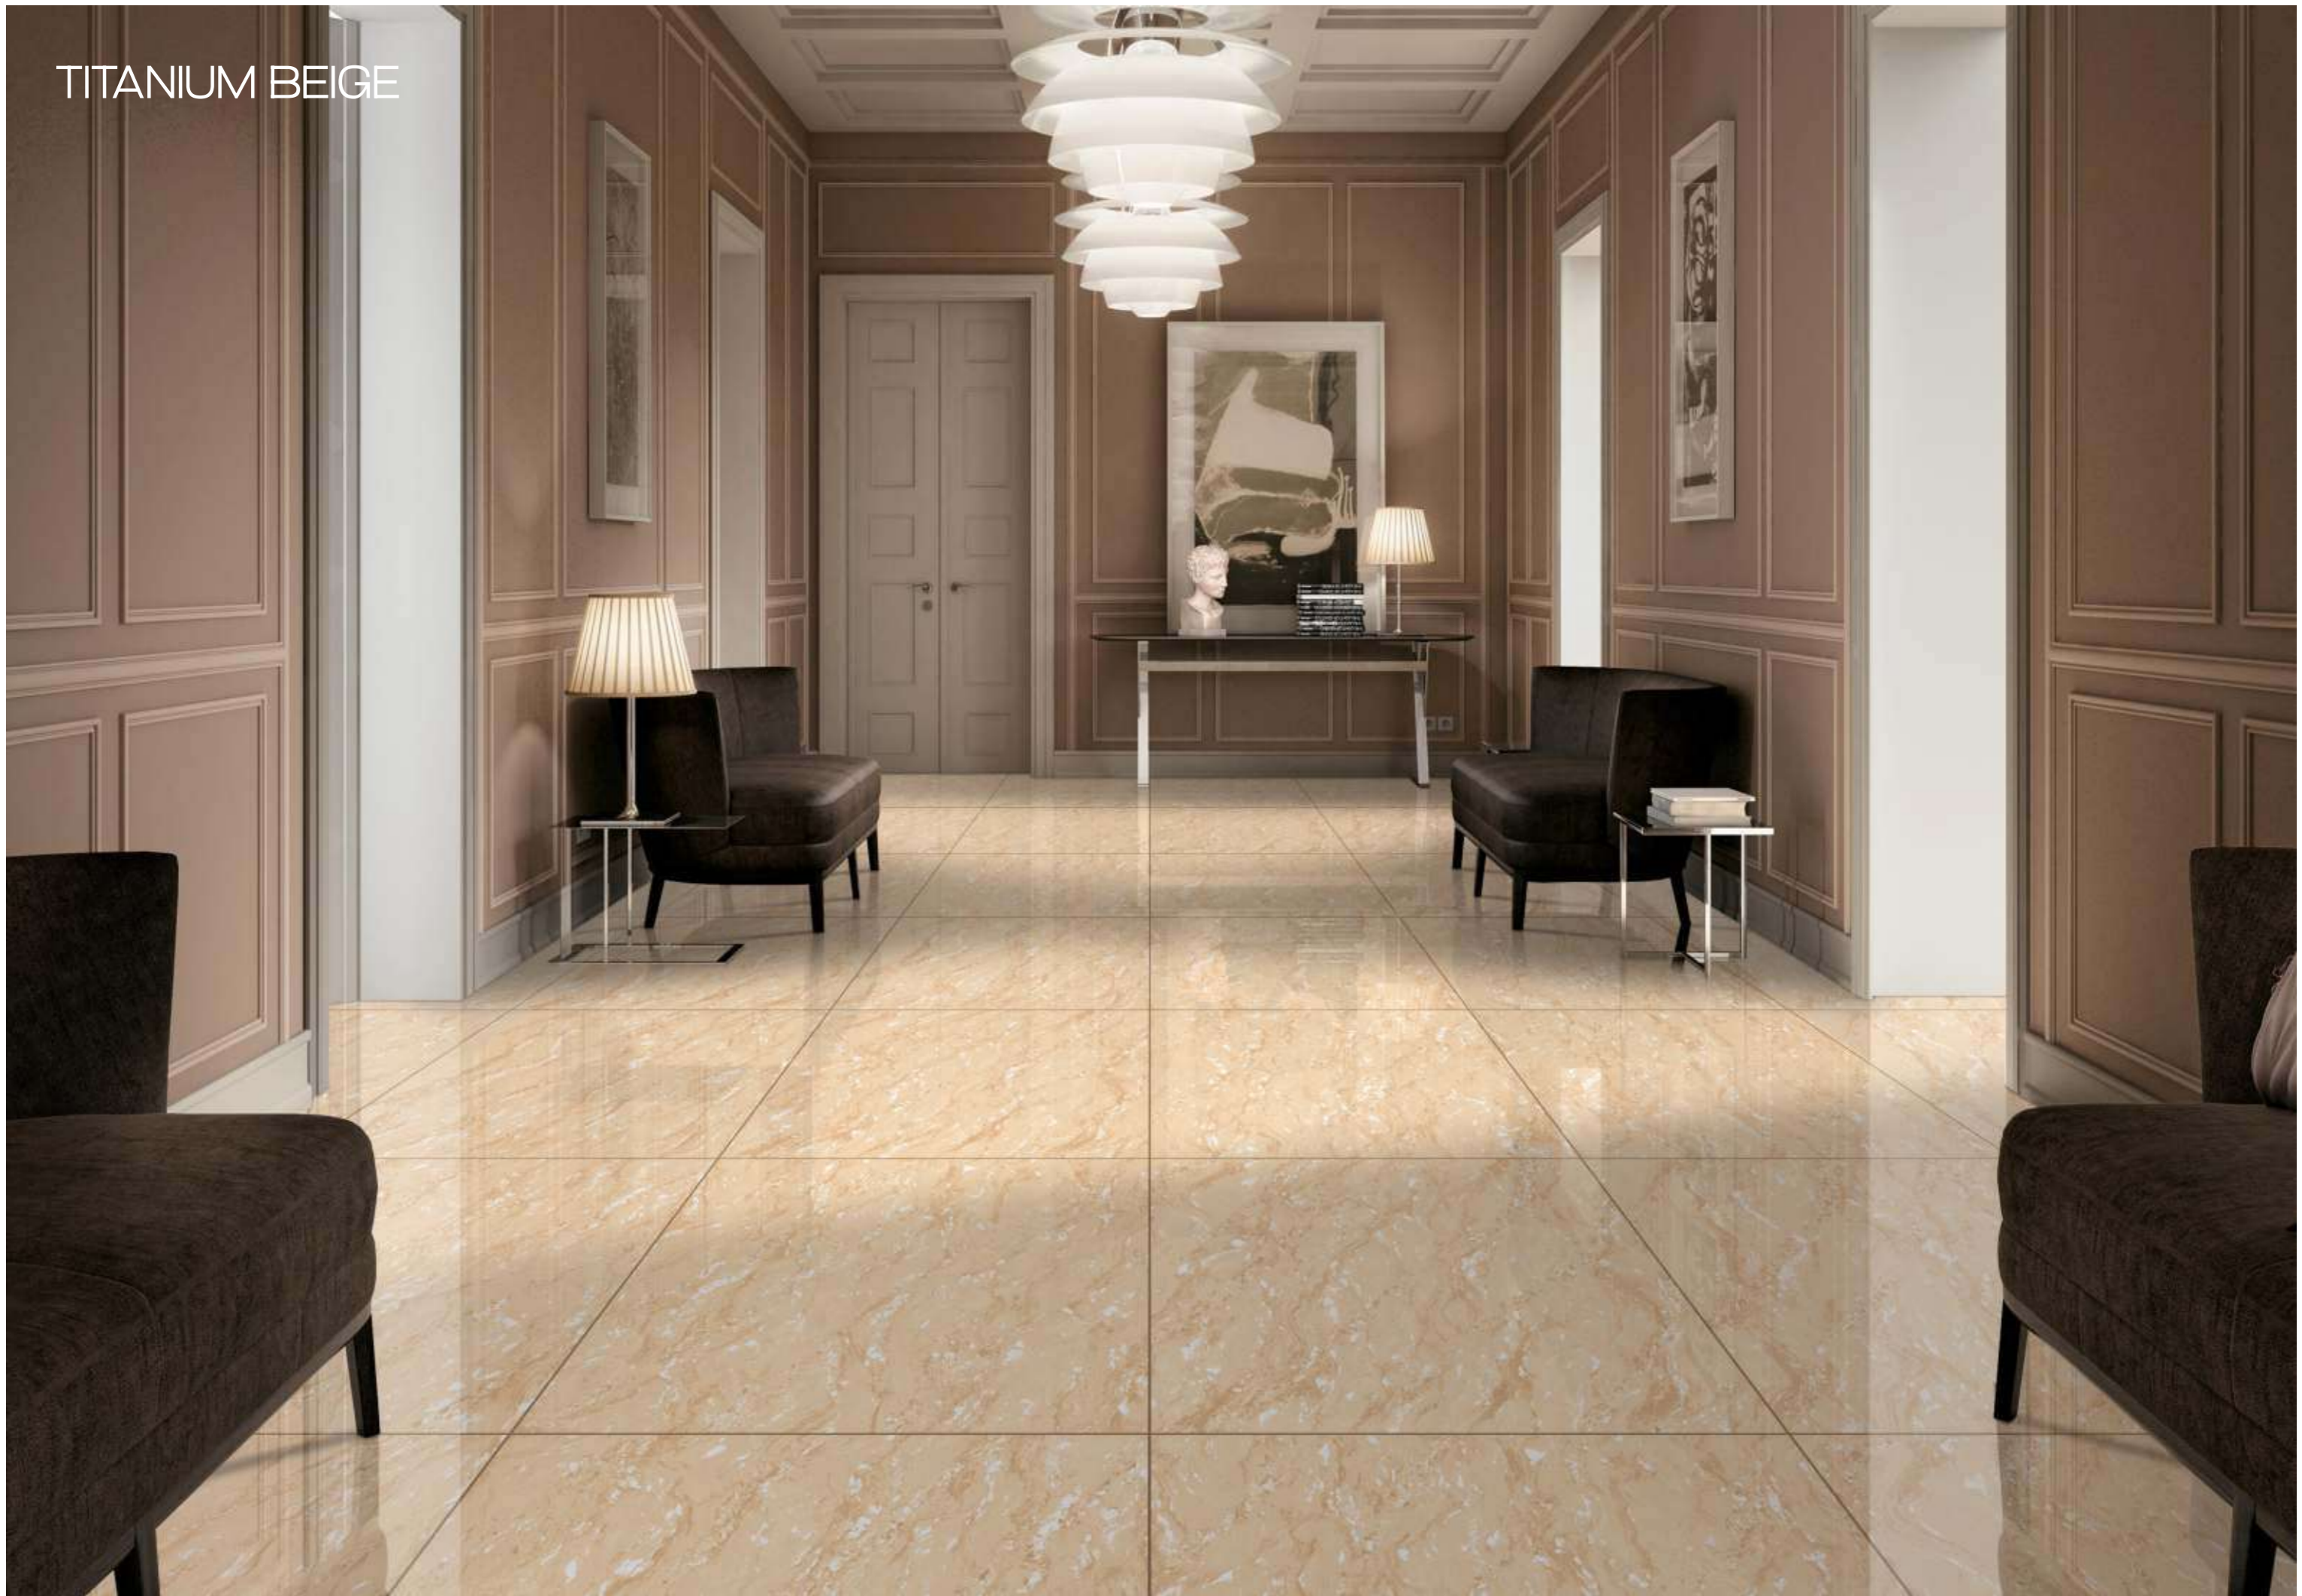

60x60 CM

Body Type
GVT/PGVT

Finish
Glossy

TITANIUM BEIGE

Random 4

TITANIUM BEIGE

60x60 CM

Body Type
GVT/PGVT