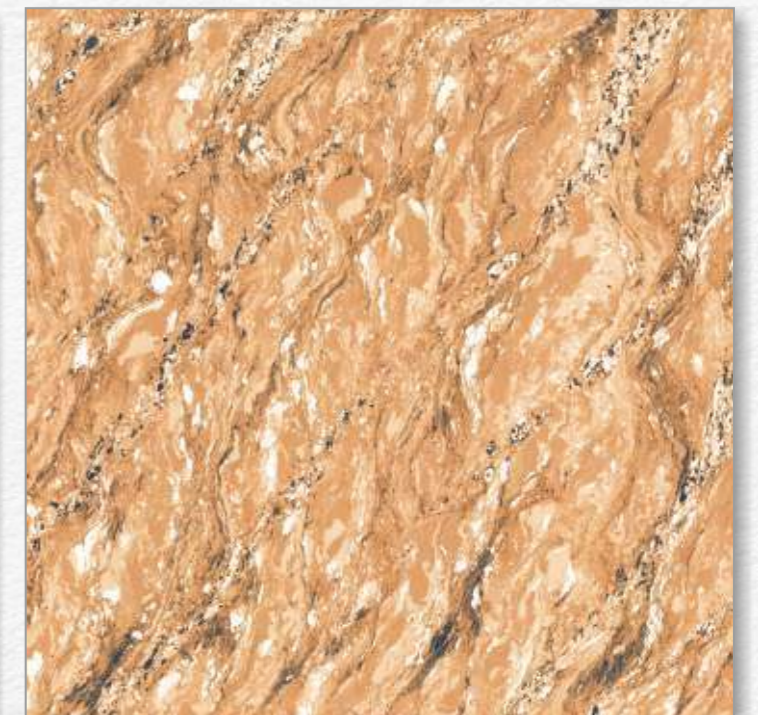

60x60 CM

Body Type
GVT/PGVT

Finish
Glossy

TITANIUM GOLD

Random 4