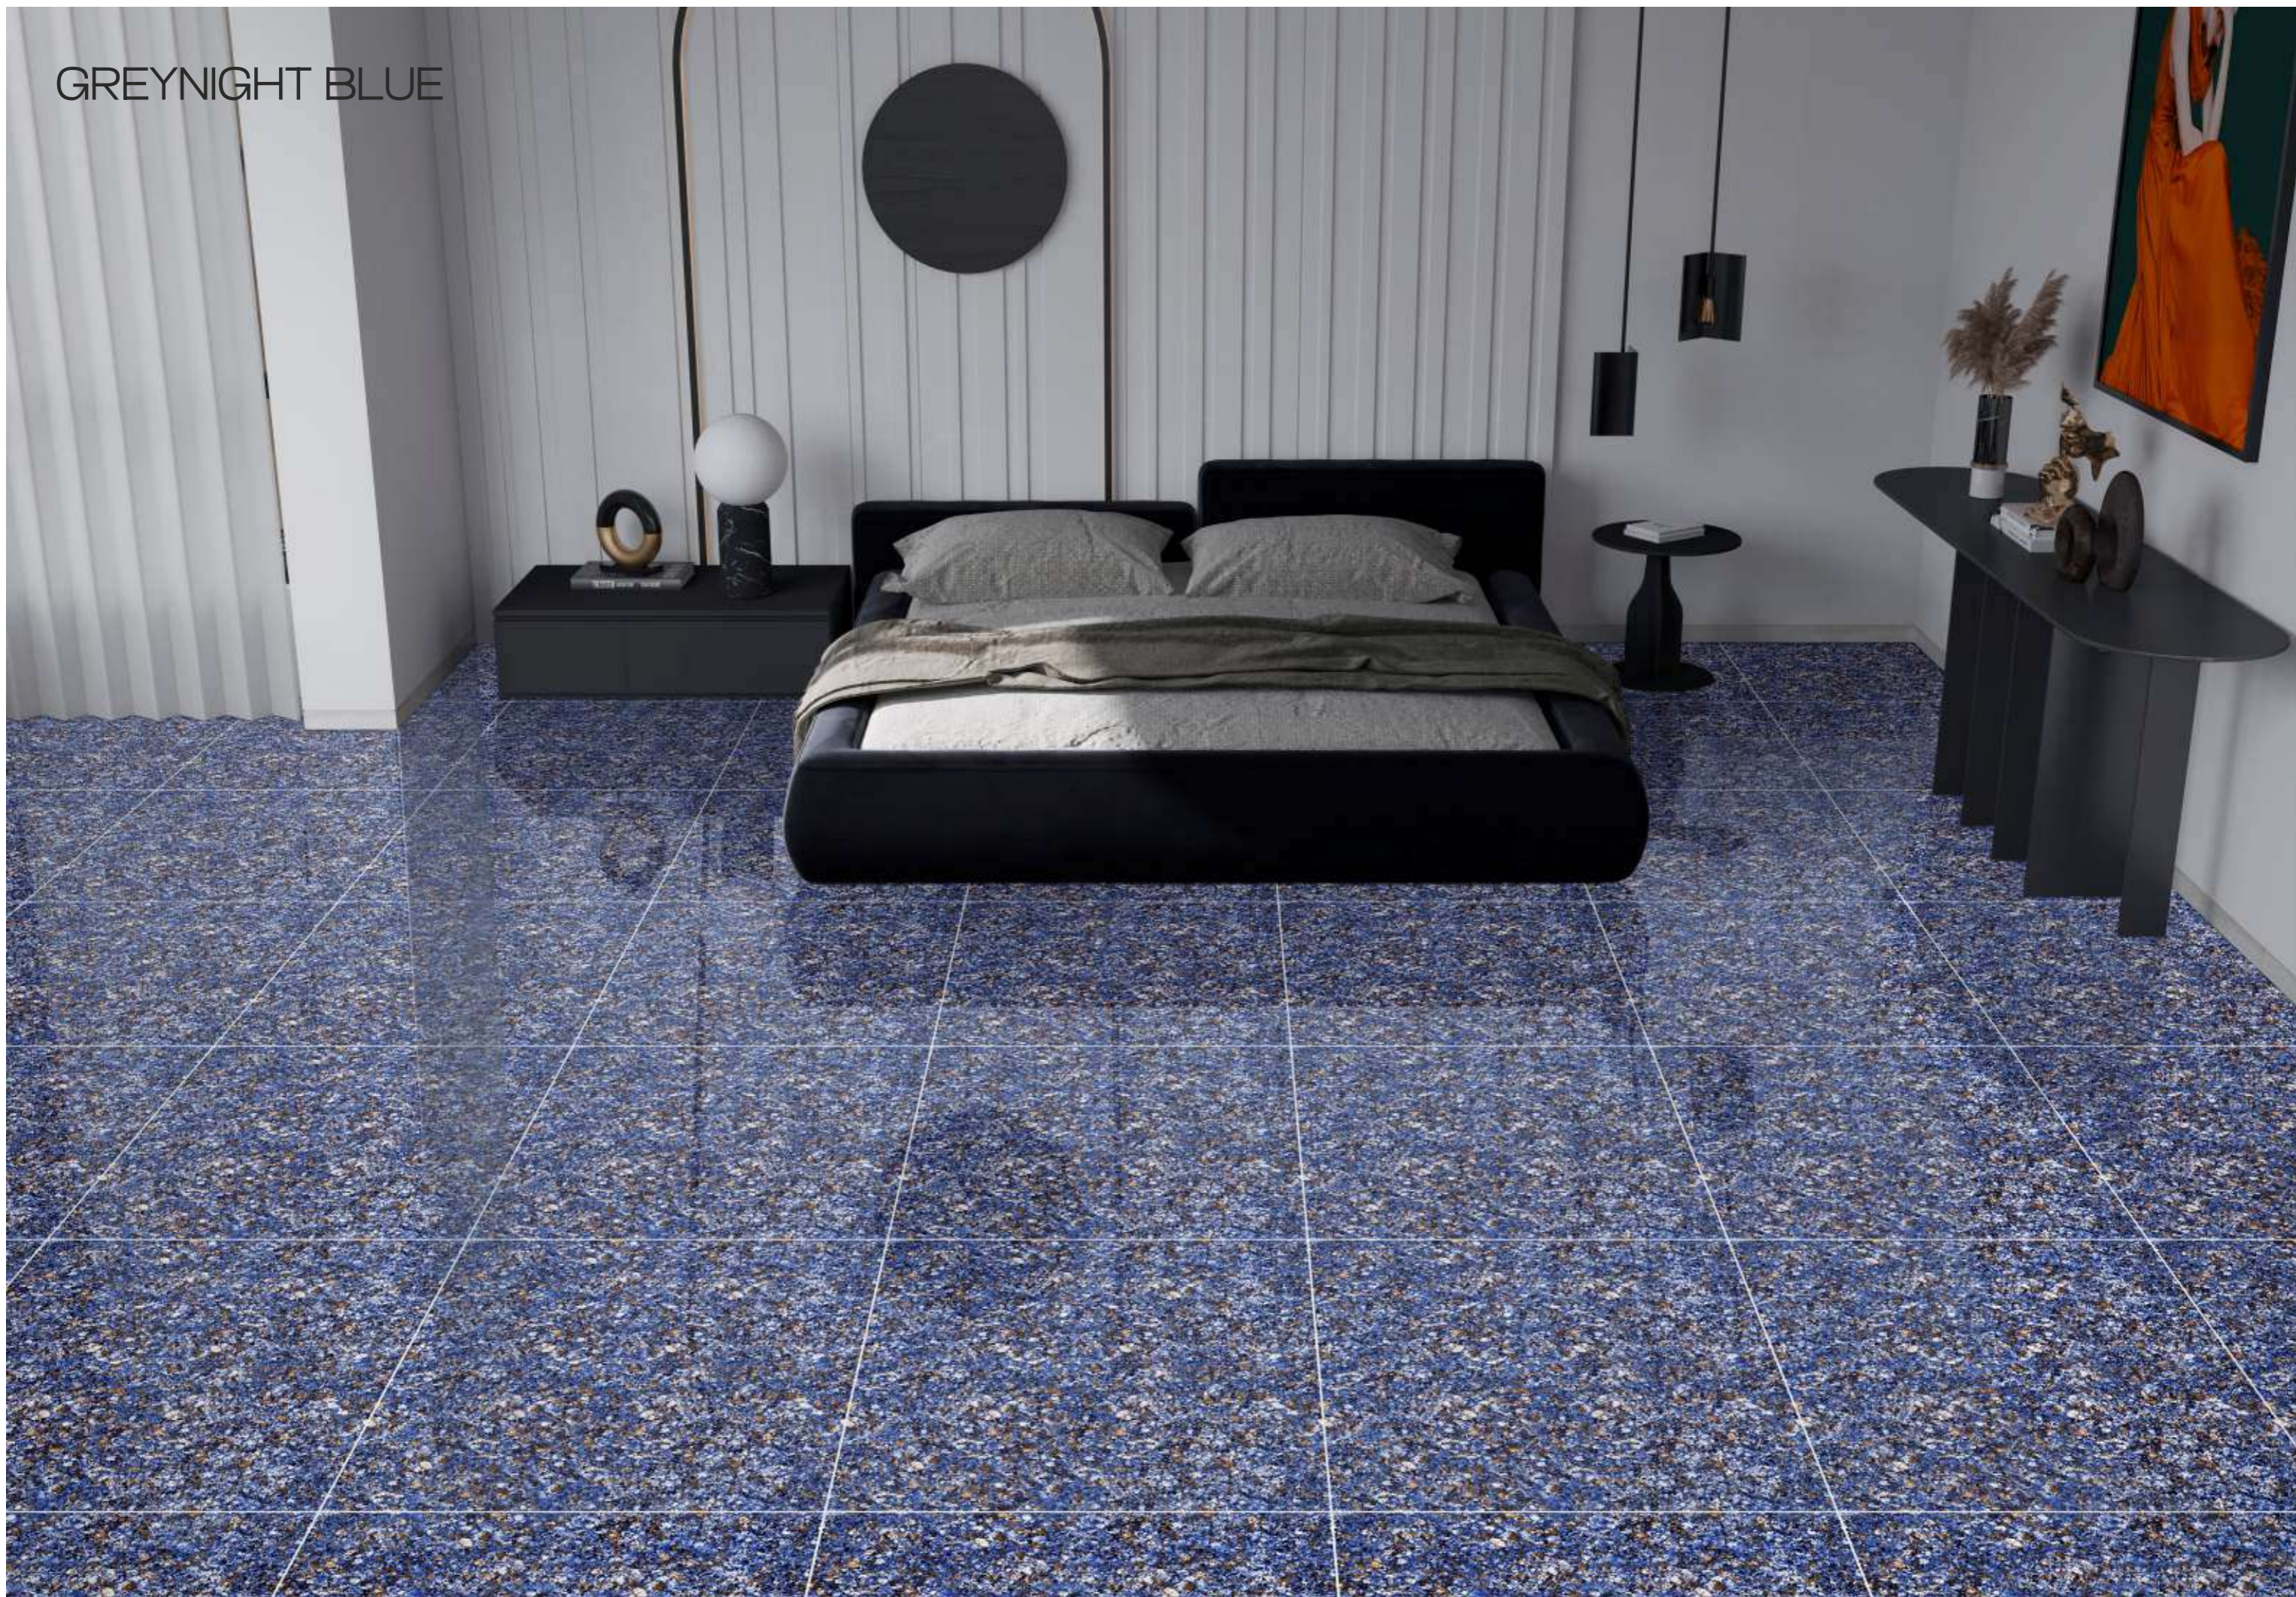

600x600mm

60x60 CM

Body Type
GVT/PGVT

Finish
Glossy

GREYNIGHT BLUE

Random 1

GREYNIGHT BLUE

60x60 CM