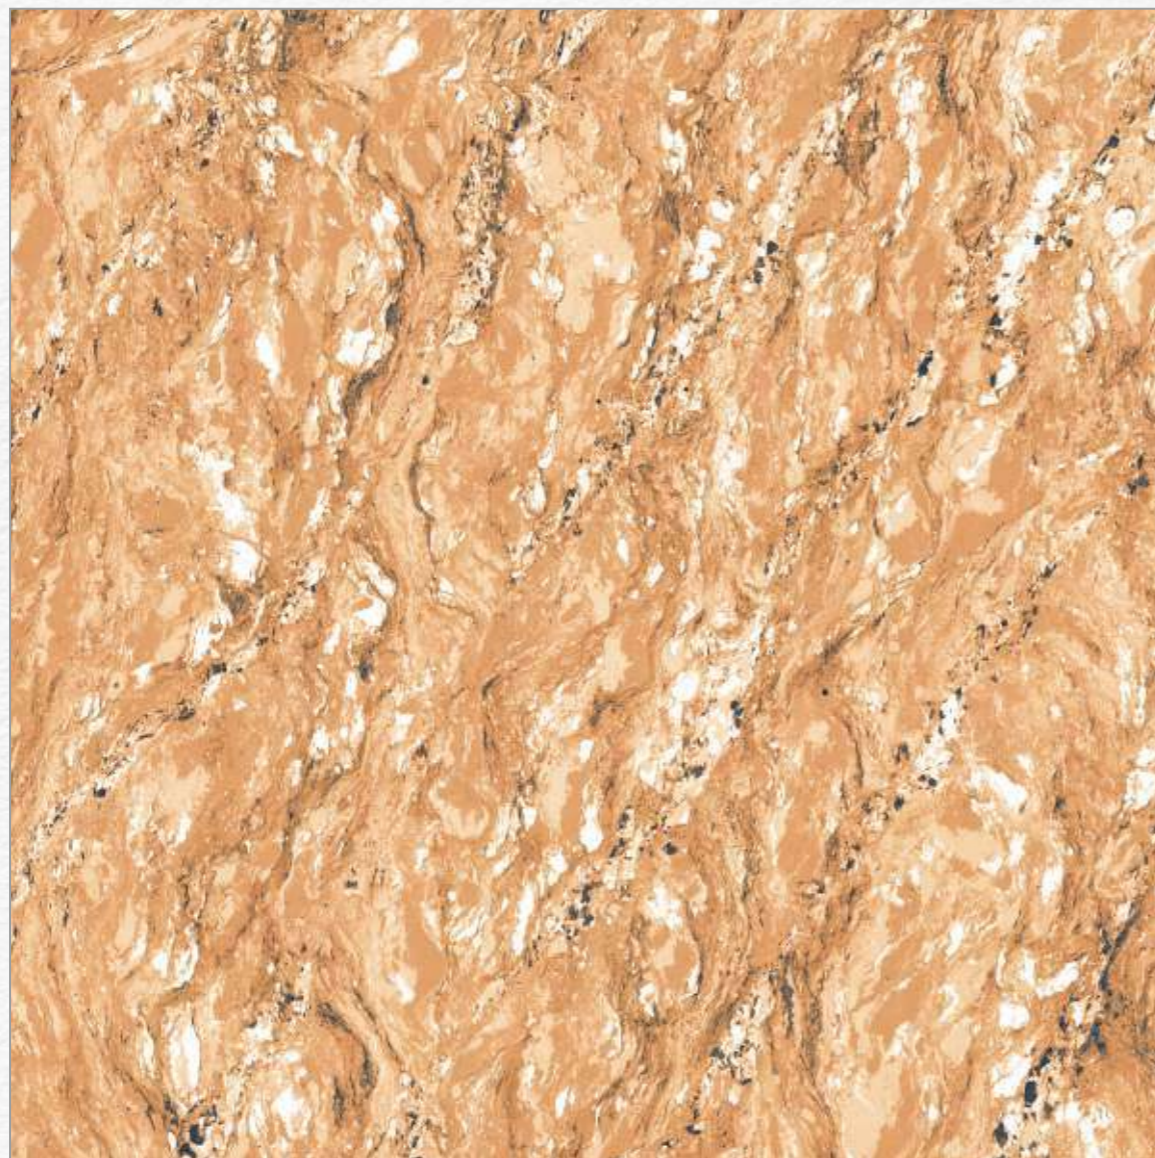

60x60 CM

Body Type
GVT/PGVT

Finish
Glossy

TITANIUM GOLD

Random 4