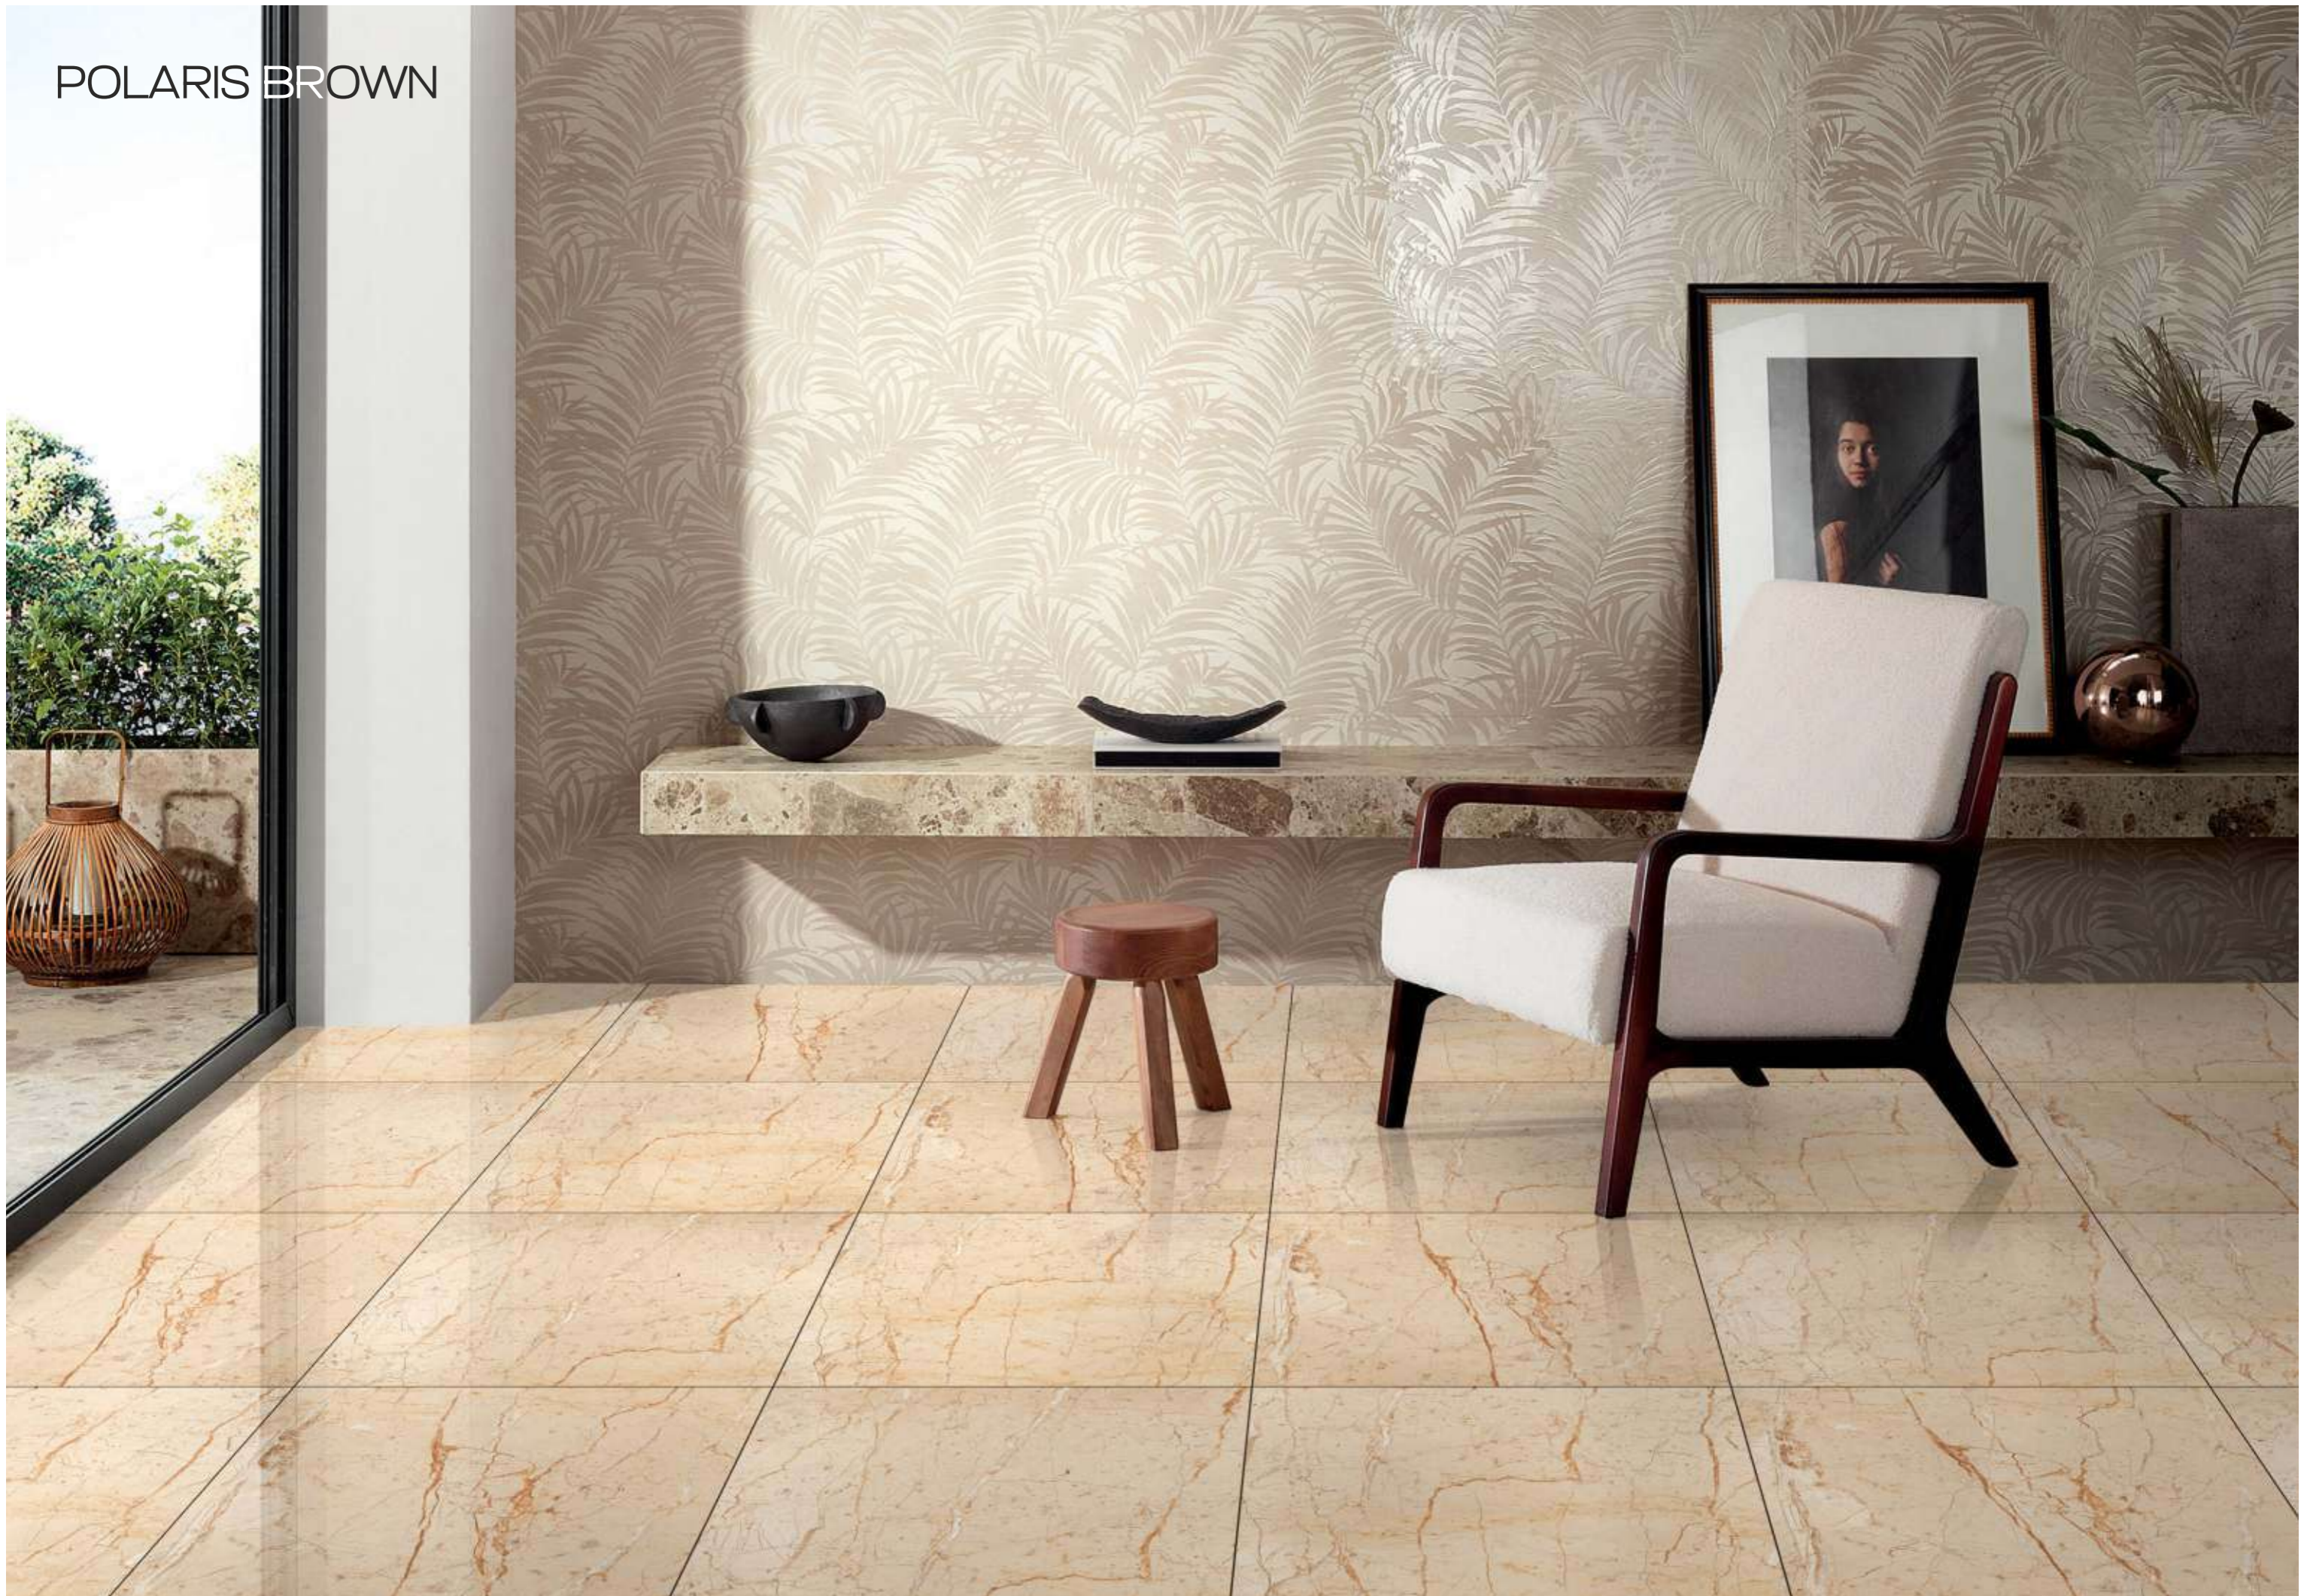

POLARIS BROWN