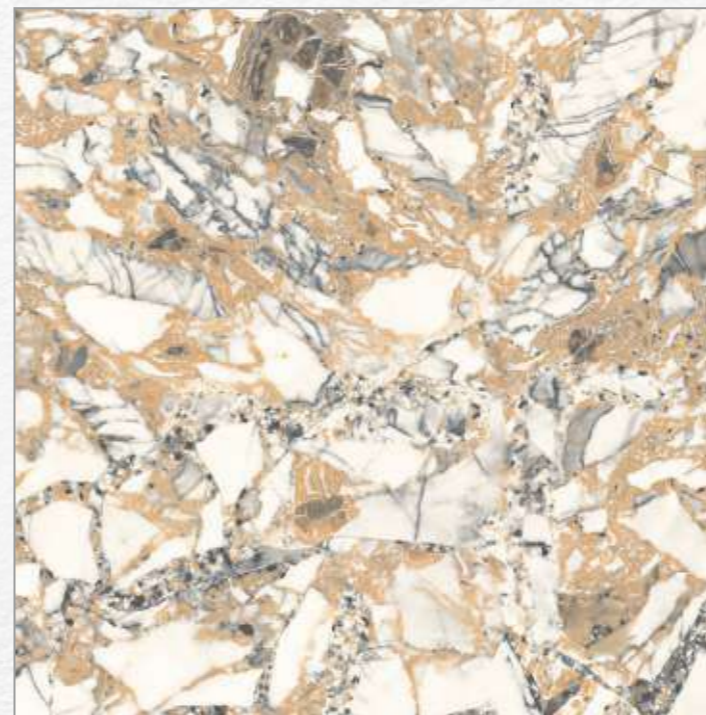

60x60 CM

Body Type
GVT/PGVT

Finish
Glossy

MARMOL MARBLE

Random 1