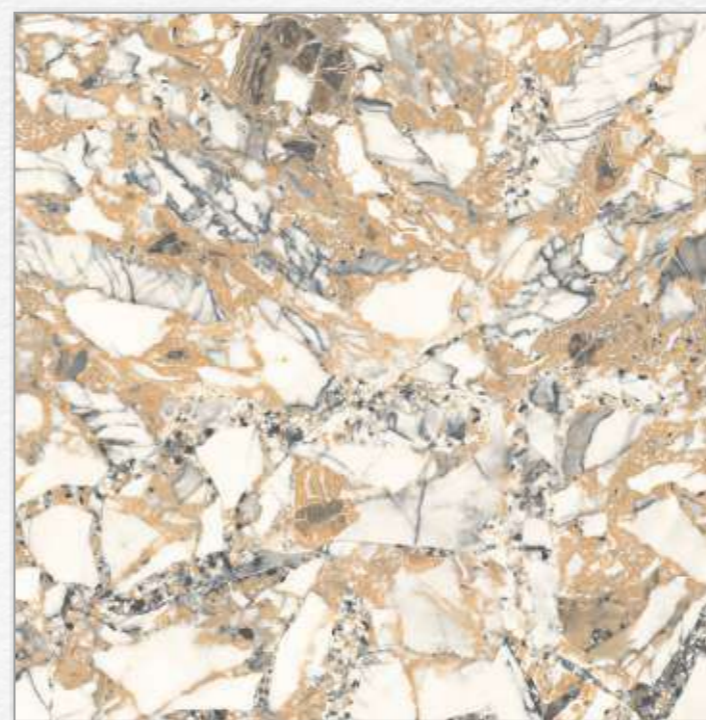

60x60 CM

Body Type
GVT/PGVT

Finish
Glossy

MARMOL MARBLE

Random 1