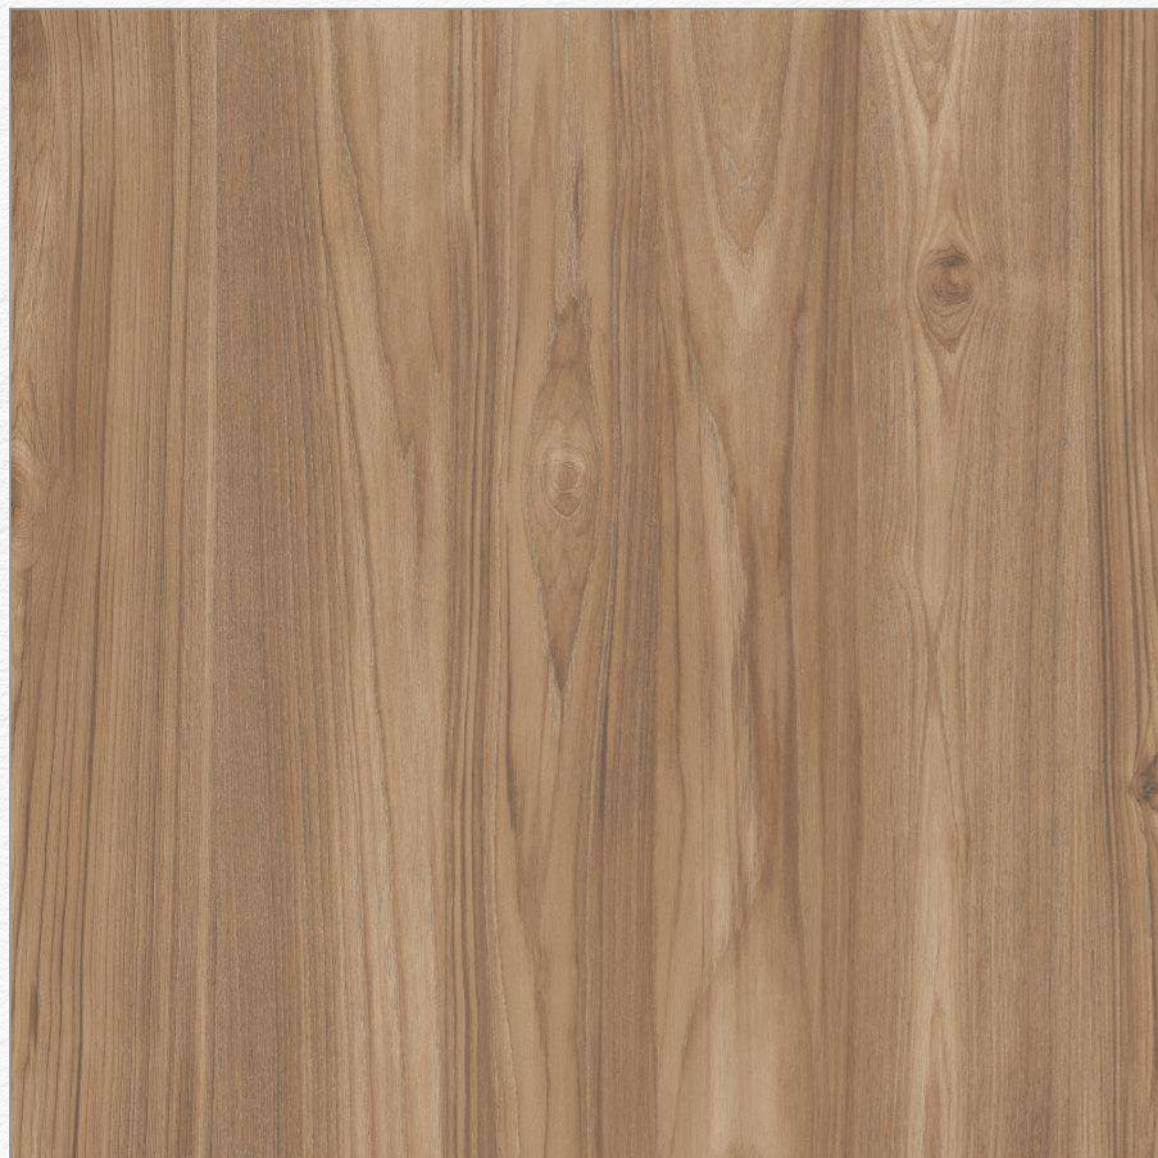

60x60 CM

Body Type
GVT/PGVT

Finish
Matt

TAJ WOOD BROWN

Random 2