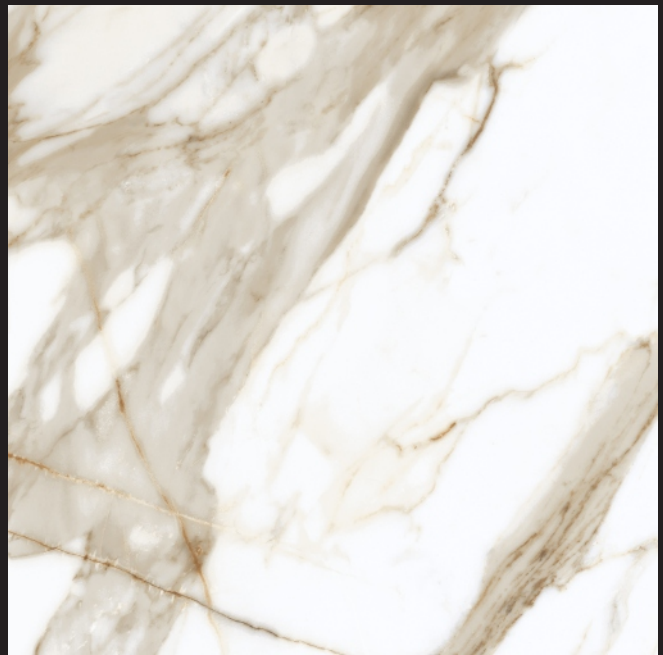

CLASSIC
COLLECTION

ROCKY GOLD
800X1600 MM

800X800 MM

RANDOM FACES- 06