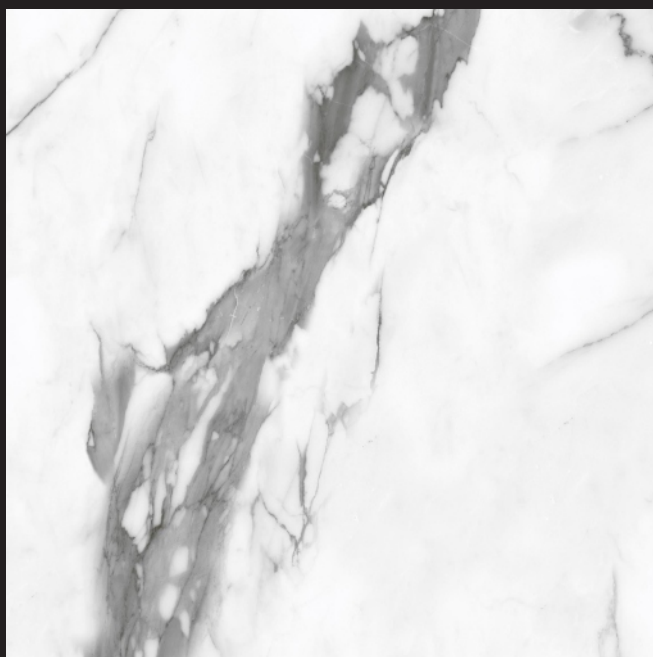

CLASSIC
COLLECTION

IDOLE NATURAL
800X1600 MM

800X800 MM

RANDOM FACES- 04

IDOLE NATURAL
800X1600 MM

CLASSIC
COLLECTION

JOILET SATUARIO
800X1600 MM

800X800 MM