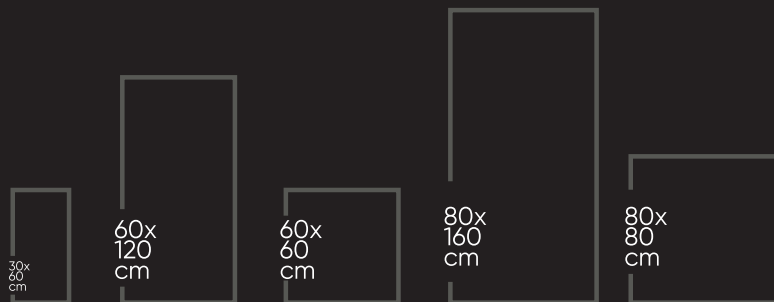

CLASSIC
COLLECTION

IDOLE NATURAL
800X1600 MM

800X800 MM

RANDOM FACES- 04

IDOLE NATURAL
800X1600 MM

CLASSIC
COLLECTION

JOILET SATUARIO
800X1600 MM

800X800 MM