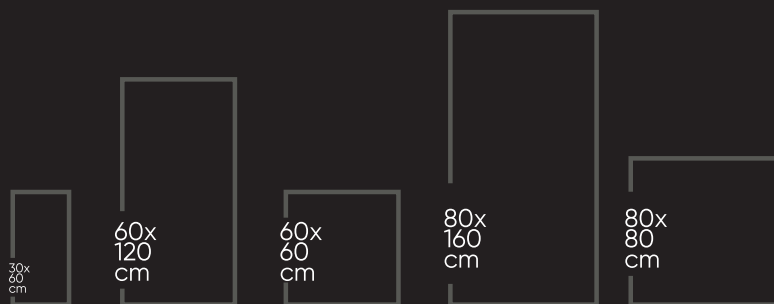

SIMPLICITY
BUT

PERFECT
LOOK

-
-
-
-
-
-

GVT / PGVT

800 X 1600 MM

natural shades instil
comfort and tranquility

Infini

Beyond Nature

RANDOM FACES- 04

CLASSIC
COLLECTION

BASRA WHITE
800X1600 MM

800X800 MM

RANDOM FACES- 04

CLASSIC
COLLECTION

BELINDA SATUARIO
800X1600 MM

800X800 MM

RANDOM FACES- 04

CLASSIC
COLLECTION

CARRARA ICEBERG
800X1600 MM

800X800 MM

RANDOM FACES- 04

CARRARA ICEBERG
800X1600 MM

CLASSIC
COLLECTION

CALICO WHITE
800X1600 MM

800X800 MM

RANDOM FACES- 04

CLASSIC
COLLECTION

CLASSEN WHITE
800X1600 MM

800X800 MM

RANDOM FACES- 03

CLASSEN WHITE
800X1600 MM

CLASSIC
COLLECTION