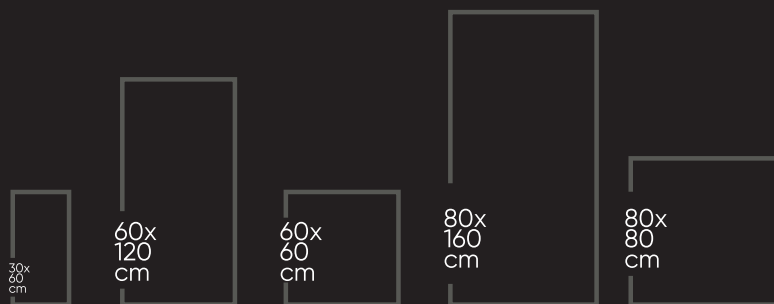

CLASSIC
COLLECTION

SIG SATUARIO
800X1600 MM

800X800 MM

RANDOM FACES- 03

CLASSIC
COLLECTION

SOUL GREY
800X1600 MM

800X800 MM

RANDOM FACES- 04

SOUL GREY
800X1600 MM

CLASSIC
COLLECTION

SARRA NATURAL
800X1600 MM

800X800 MM

RANDOM FACES- 06

SARRA NATURAL
800X1600 MM

CLASSIC
COLLECTION

SPARROW GREY
800X1600 MM

800X800 MM

RANDOM FACES- 04

CLASSIC
COLLECTION

SPLENDOR WHITE
800X1600 MM

800X800 MM

RANDOM FACES- 03

SPLENDOR WHITE
800X1600 MM

CLASSIC
COLLECTION