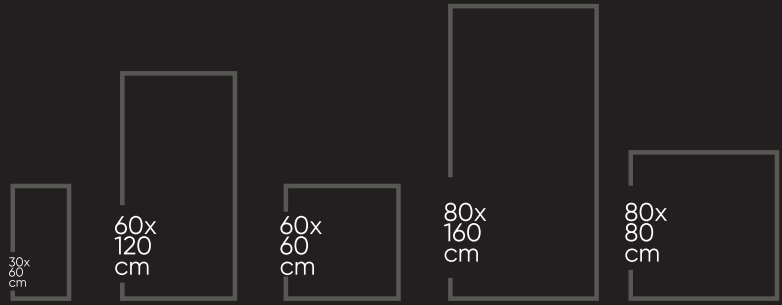

RANDOM FACES- 04

CLASSIC
COLLECTION

PUFFIN GOLD
800X1600 MM

800X800 MM

RANDOM FACES- 04

PUFFIN GOLD
800X1600 MM

CLASSIC
COLLECTION

ROCKY GOLD
800X1600 MM

800X800 MM

RANDOM FACES- 06

CLASSIC
COLLECTION

SATUARIO RETRO
800X1600 MM

800X800 MM

RANDOM FACES- 04

CLASSIC
COLLECTION

SATUARIO ACUTE
800X1600 MM