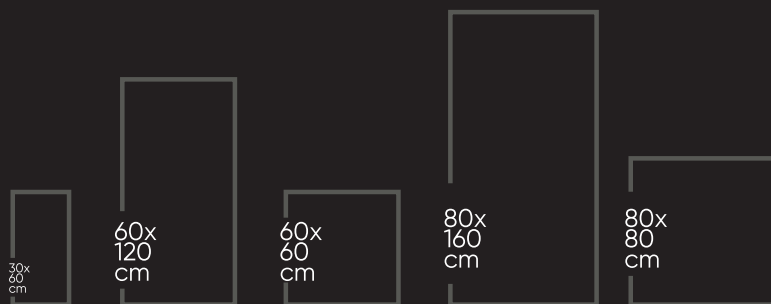

CLASSIC
COLLECTION