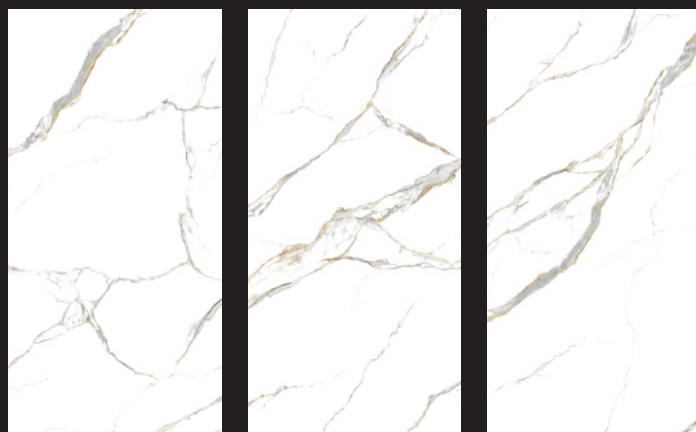

RANDOM FACES- 04

JOIET SATUARIO
800X1600 MM

CLASSIC
COLLECTION

LASA SATUVARIO
800X1600 MM

800X800 MM

RANDOM FACES- 03

CLASSIC
COLLECTION

MARSHY WHITE
800X1600 MM