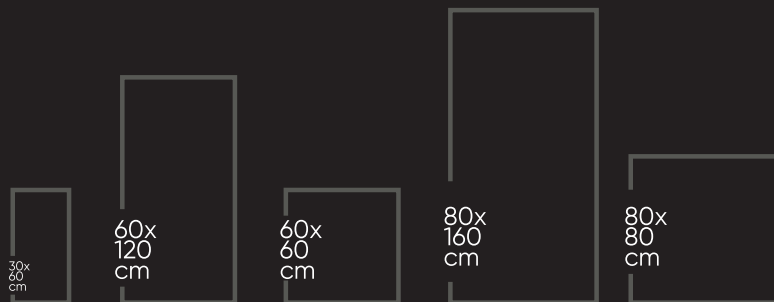

SUMMER WHITE
800X1600 MM

800X800 MM

RANDOM FACES- 04

CLASSIC
COLLECTION

SOUL HONEY
800X1600 MM

800X800 MM

RANDOM FACES- 04

CLASSIC
COLLECTION