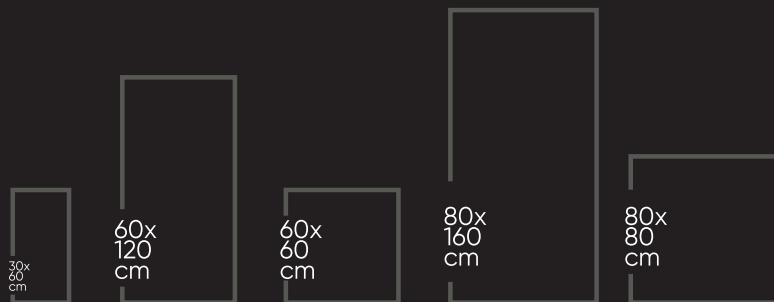

800X800 MM

RANDOM FACES- 04

MARSHY WHITE
800X1600 MM

CLASSIC
COLLECTION

MONET WHITE
800X1600 MM

800X800 MM

RANDOM FACES- 03

CLASSIC
COLLECTION