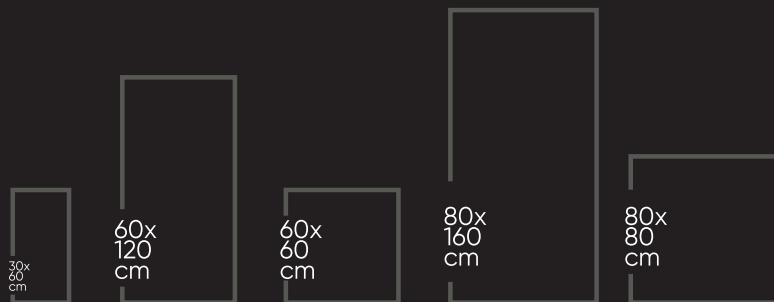

SUMMER WHITE
800X1600 MM

800X800 MM

RANDOM FACES- 04

CLASSIC
COLLECTION

SOUL HONEY
800X1600 MM

800X800 MM

RANDOM FACES- 04

CLASSIC
COLLECTION

TORANO CALCATTA
800X1600 MM

800X800 MM

RANDOM FACES- 05

TORANO CALCATTA
800X1600 MM

CLASSIC
COLLECTION

TIFFANY BROWN
800X1600 MM

800X800 MM

RANDOM FACES- 02