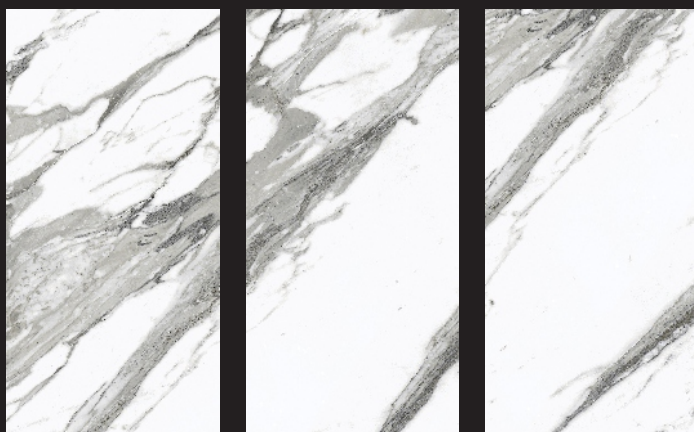

800X800 MM

RANDOM FACES- 04

CLASSIC
COLLECTION

SATUARIO CLOT
800X1600 MM

800X800 MM

RANDOM FACES- 04

CLASSIC
COLLECTION

SATUARIO DELIGHT
800X1600 MM