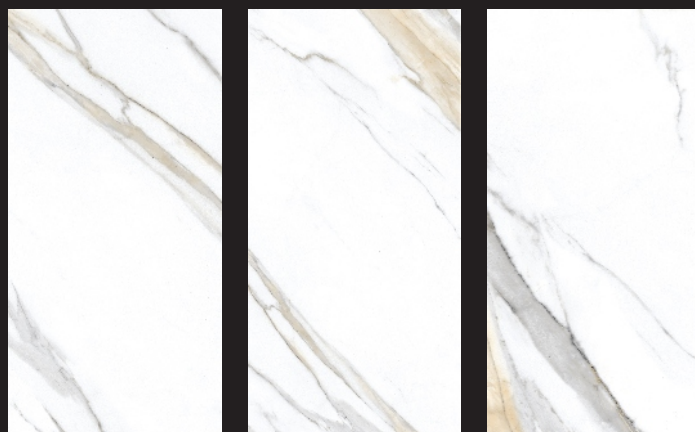

RANDOM FACES- 04