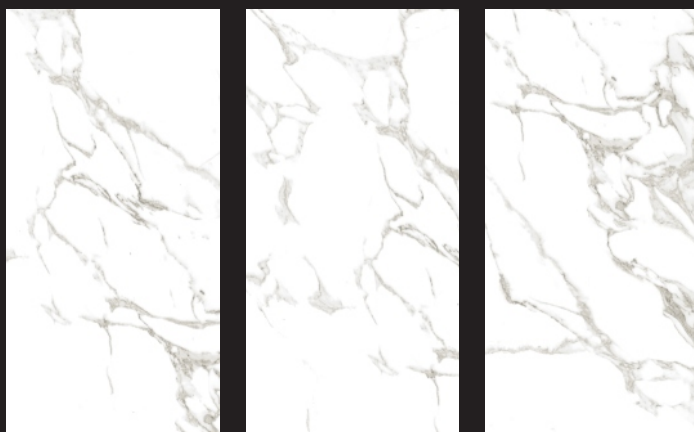

RANDOM FACES- 05