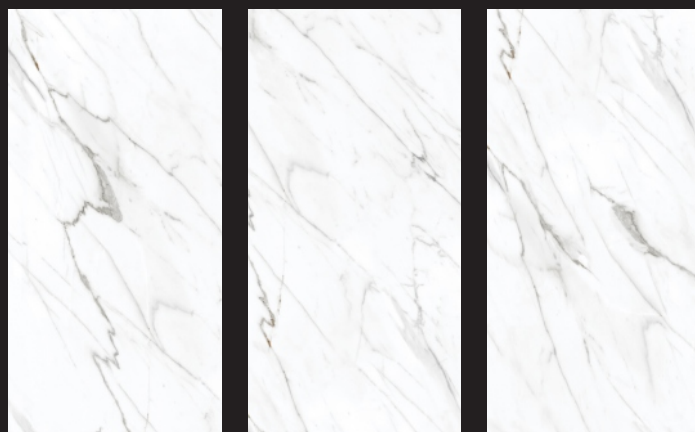

RANDOM FACES- 04