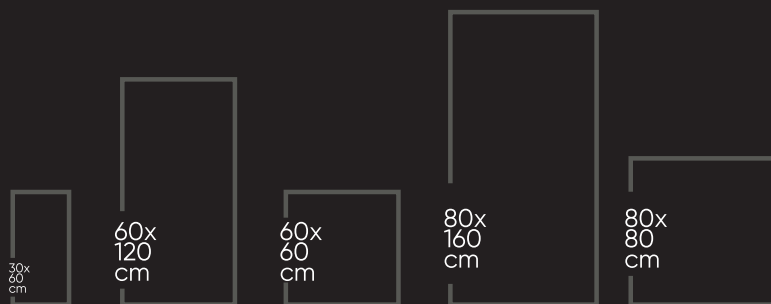

CLASSIC
COLLECTION

SIG SATUARIO
800X1600 MM

800X800 MM

RANDOM FACES- 03

CLASSIC
COLLECTION

SOUL GREY
800X1600 MM

800X800 MM

RANDOM FACES- 04

SOUL GREY
800X1600 MM

CLASSIC
COLLECTION

SARRA NATURAL
800X1600 MM

800X800 MM

RANDOM FACES- 06

SARRA NATURAL
800X1600 MM

CLASSIC
COLLECTION

SPARROW GREY
800X1600 MM

800X800 MM

RANDOM FACES- 04

CLASSIC
COLLECTION

SPLENDOR WHITE
800X1600 MM

800X800 MM

RANDOM FACES- 03

SPLENDOR WHITE
800X1600 MM

CLASSIC
COLLECTION