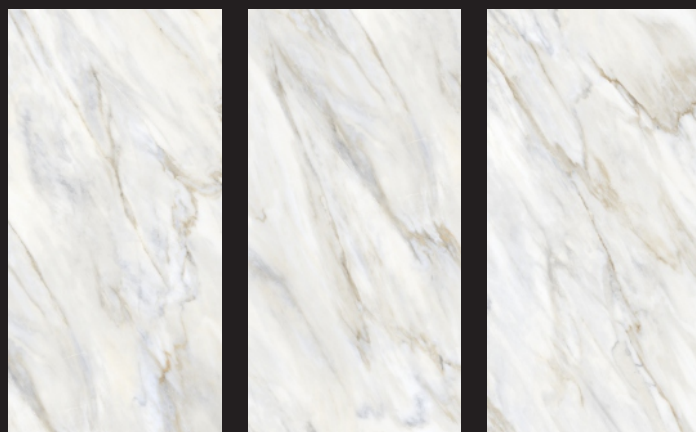

CLASSIC
COLLECTION

IDOLE NATURAL
800X1600 MM

800X800 MM

RANDOM FACES- 04

IDOLE NATURAL
800X1600 MM

CLASSIC
COLLECTION

JOILET SATUARIO
800X1600 MM

800X800 MM