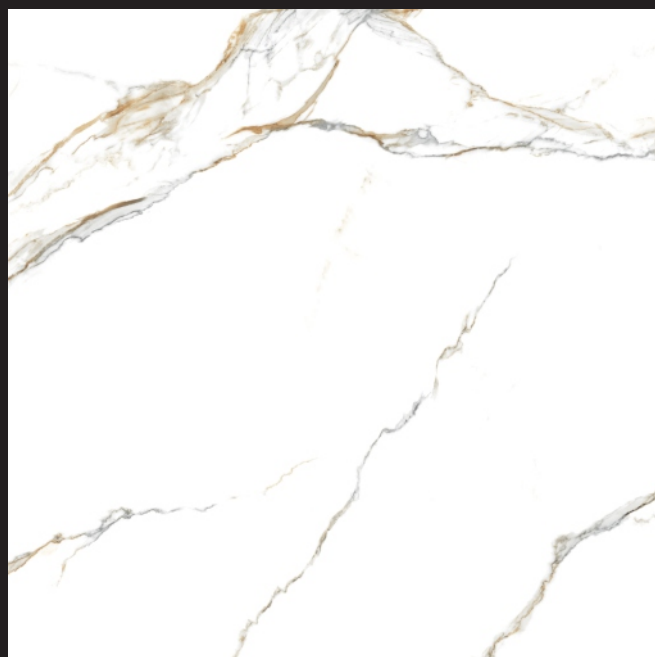

CLASSIC
COLLECTION

LASA SATUVARIO
800X1600 MM

800X800 MM

RANDOM FACES- 03