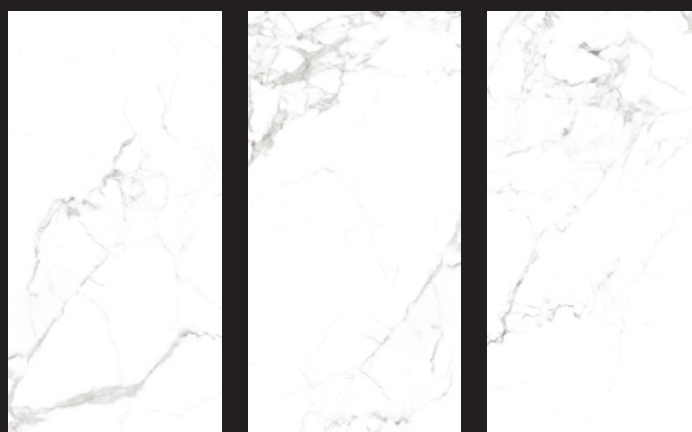

RANDOM FACES- 04