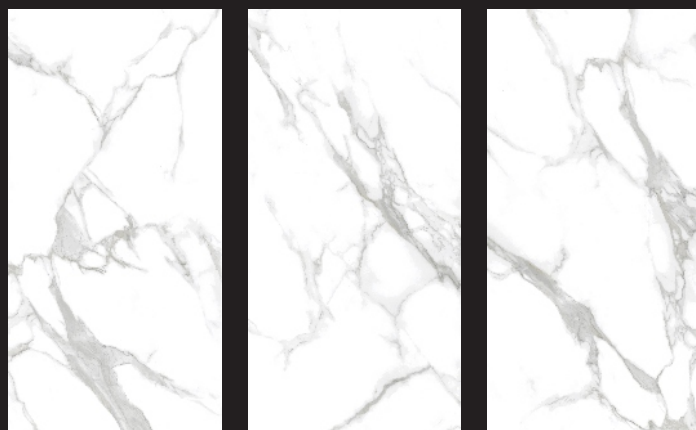

RANDOM FACES- 04