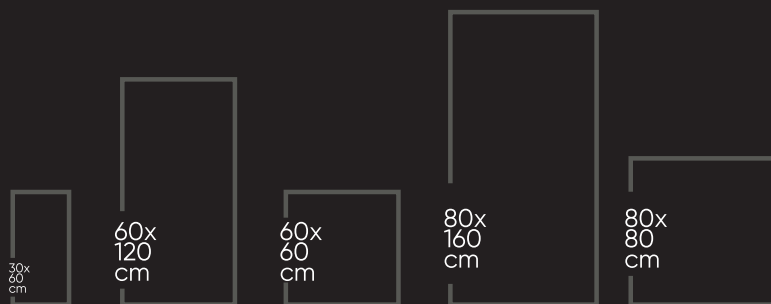

800X800 MM

RANDOM FACES- 04

MARSHY WHITE
800X1600 MM

CLASSIC
COLLECTION

MONET WHITE
800X1600 MM

800X800 MM

RANDOM FACES- 03

CLASSIC
COLLECTION