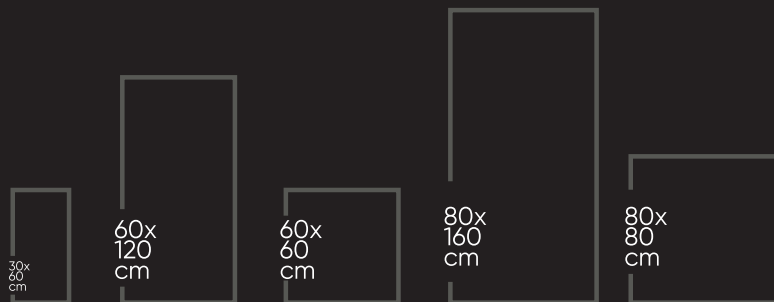

SIMPLICITY
BUT

PERFECT
LOOK

-
-
-
-
-
-

GVT / PGVT

800 X 1600 MM

natural shades instil
comfort and tranquility

Infini

Beyond Nature

RANDOM FACES- 04

CLASSIC
COLLECTION

BASRA WHITE
800X1600 MM

800X800 MM

RANDOM FACES- 04

CLASSIC
COLLECTION

BELINDA SATUARIO
800X1600 MM

800X800 MM

RANDOM FACES- 04

CLASSIC
COLLECTION

CARRARA ICEBERG
800X1600 MM

800X800 MM

RANDOM FACES- 04

CARRARA ICEBERG
800X1600 MM

CLASSIC
COLLECTION

CALICO WHITE
800X1600 MM