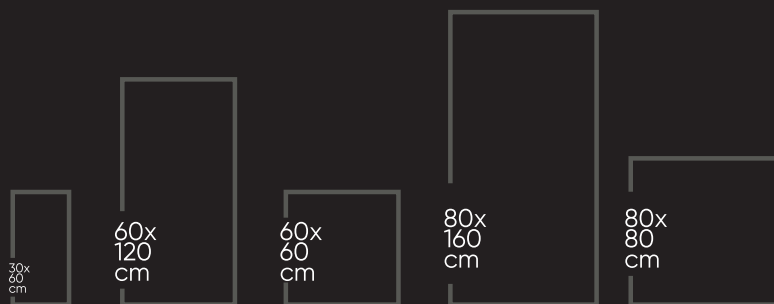

800X800 MM

RANDOM FACES- 04

CLASSIC
COLLECTION

SPLENDOR WHITE
800X1600 MM

800X800 MM

RANDOM FACES- 03

SPLENDOR WHITE
800X1600 MM

CLASSIC
COLLECTION

SUMMER WHITE
800X1600 MM

800X800 MM

RANDOM FACES- 04

CLASSIC
COLLECTION

SOUL HONEY
800X1600 MM

800X800 MM

RANDOM FACES- 04

CLASSIC
COLLECTION