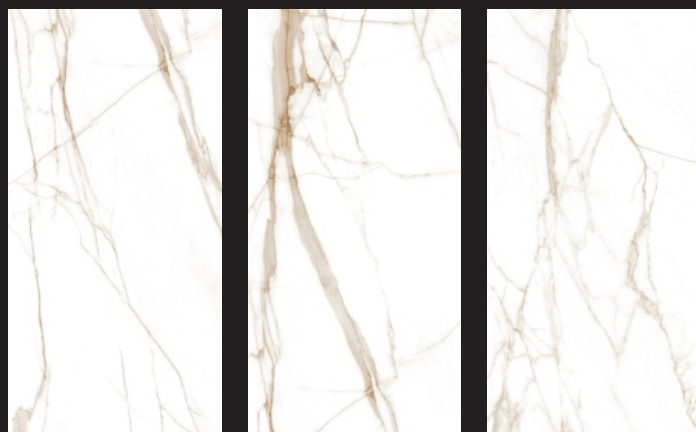

SUMMER WHITE
800X1600 MM

800X800 MM

RANDOM FACES- 04

CLASSIC
COLLECTION

SOUL HONEY
800X1600 MM

800X800 MM

RANDOM FACES- 04

CLASSIC
COLLECTION