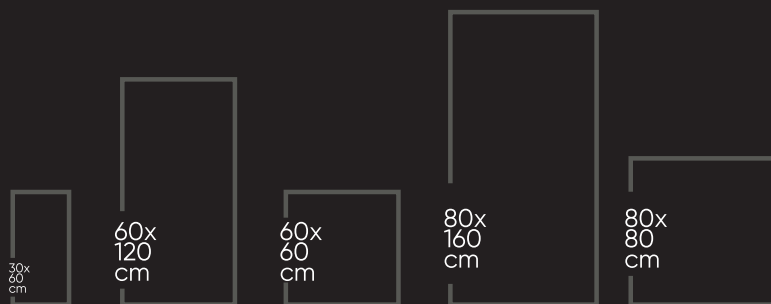

CLASSIC
COLLECTION

IDOLE NATURAL
800X1600 MM

800X800 MM

RANDOM FACES- 04

IDOLE NATURAL
800X1600 MM

CLASSIC
COLLECTION

JOILET SATUARIO
800X1600 MM

800X800 MM

RANDOM FACES- 04

JOIET SATUARIO
800X1600 MM

CLASSIC
COLLECTION

LASA SATUVARIO
800X1600 MM

800X800 MM

RANDOM FACES- 03

CLASSIC
COLLECTION

MARSHY WHITE
800X1600 MM

800X800 MM

RANDOM FACES- 04

MARSHY WHITE
800X1600 MM

CLASSIC
COLLECTION

MONET WHITE
800X1600 MM

800X800 MM

RANDOM FACES- 03

CLASSIC
COLLECTION