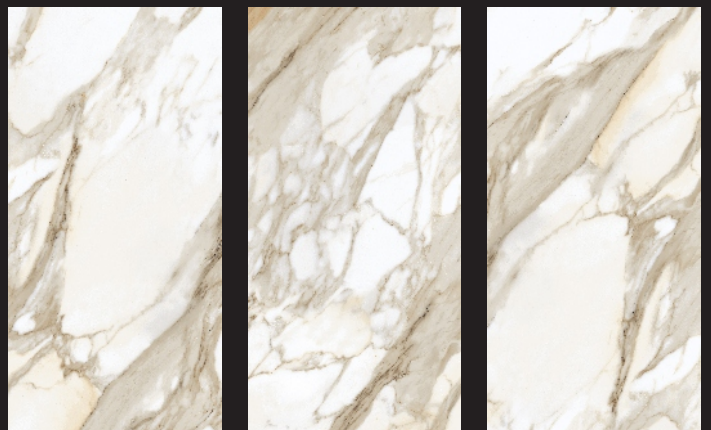

RANDOM FACES- 06