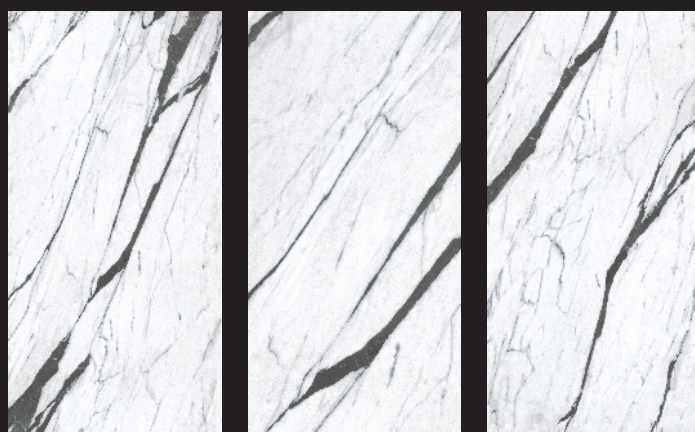

RANDOM FACES- 06