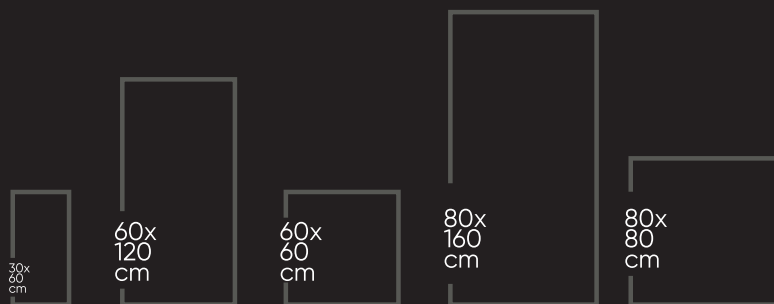

800X800 MM

RANDOM FACES- 04

CLASSIC
COLLECTION

CLASSEN WHITE
800X1600 MM

800X800 MM

RANDOM FACES- 03

CLASSEN WHITE
800X1600 MM

CLASSIC
COLLECTION

DECTON WHITE
800X1600 MM

800X800 MM

RANDOM FACES- 04

CLASSIC
COLLECTION

DETROIT NATURAL
800X1600 MM

800X800 MM

RANDOM FACES- 04

DETROIT NATURAL
800X1600 MM

CLASSIC
COLLECTION

DRAGON WHITE
800X1600 MM

800X800 MM

RANDOM FACES- 04

CLASSIC
COLLECTION

EAGLE WHITE
800X1600 MM

800X800 MM

RANDOM FACES- 04