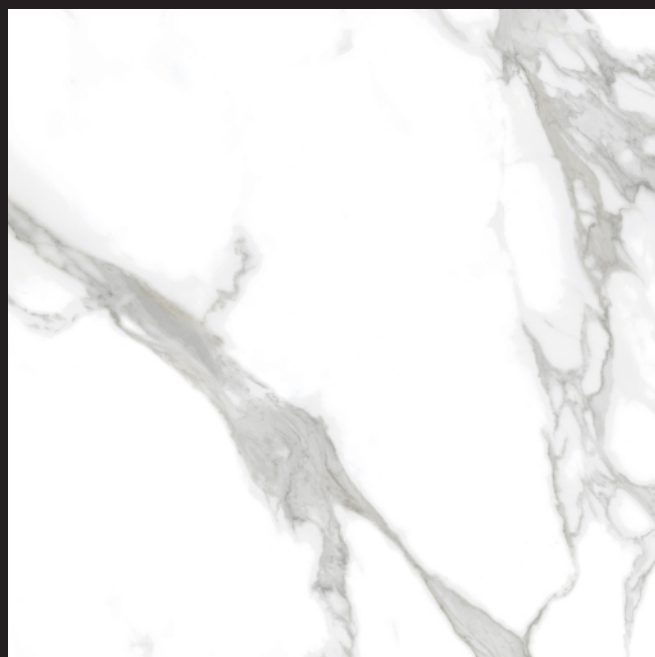

SUMMER WHITE
800X1600 MM

800X800 MM

RANDOM FACES- 04

CLASSIC
COLLECTION

SOUL HONEY
800X1600 MM

800X800 MM

RANDOM FACES- 04

CLASSIC
COLLECTION