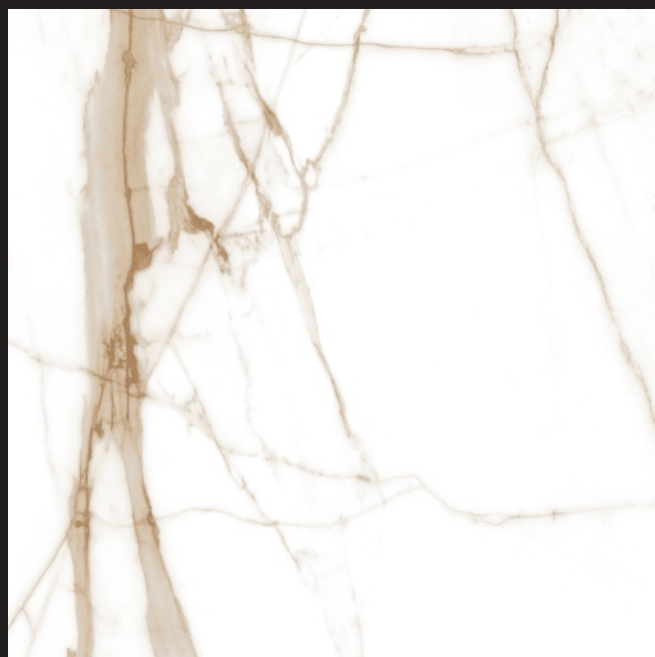

SUMMER WHITE
800X1600 MM

800X800 MM

RANDOM FACES- 04

CLASSIC
COLLECTION

SOUL HONEY
800X1600 MM

800X800 MM

RANDOM FACES- 04

CLASSIC
COLLECTION