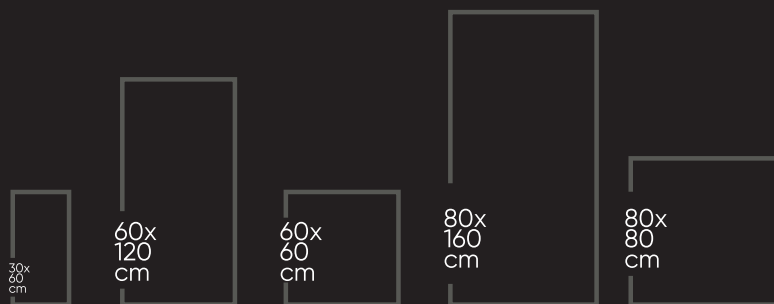

SUMMER WHITE
800X1600 MM

800X800 MM

RANDOM FACES- 04

CLASSIC
COLLECTION

SOUL HONEY
800X1600 MM

800X800 MM

RANDOM FACES- 04

CLASSIC
COLLECTION