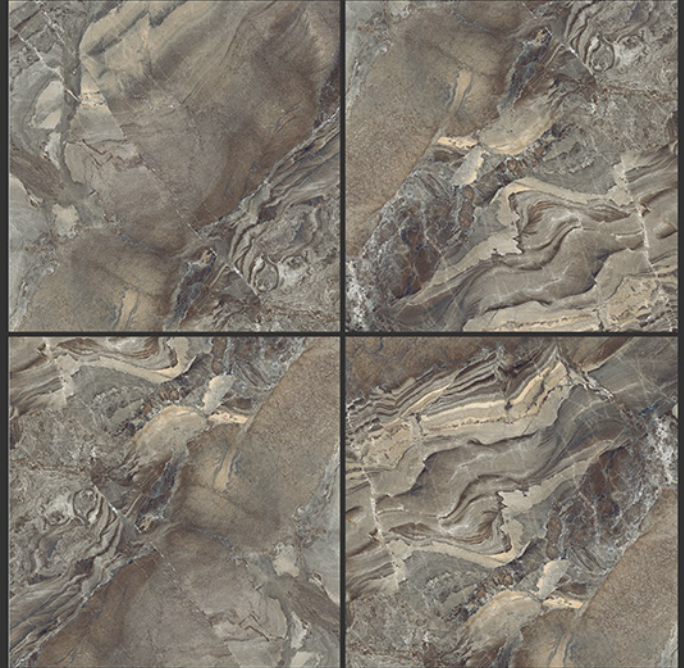

GLOSSY FINISH

**PGVT
800x800MM**