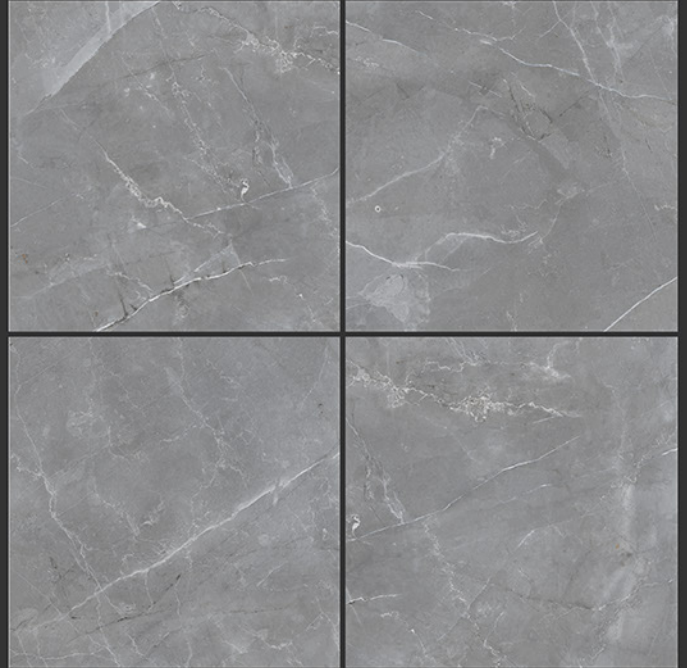

**PGVT
800x800MM**

MARLIN GRAY

GLOSSY FINISH

**PGVT
800x800MM**

CLOUDY PIETRA PEARL

GLOSSY FINISH

PGVT
800x800MM

MARMI PULPIS GREY