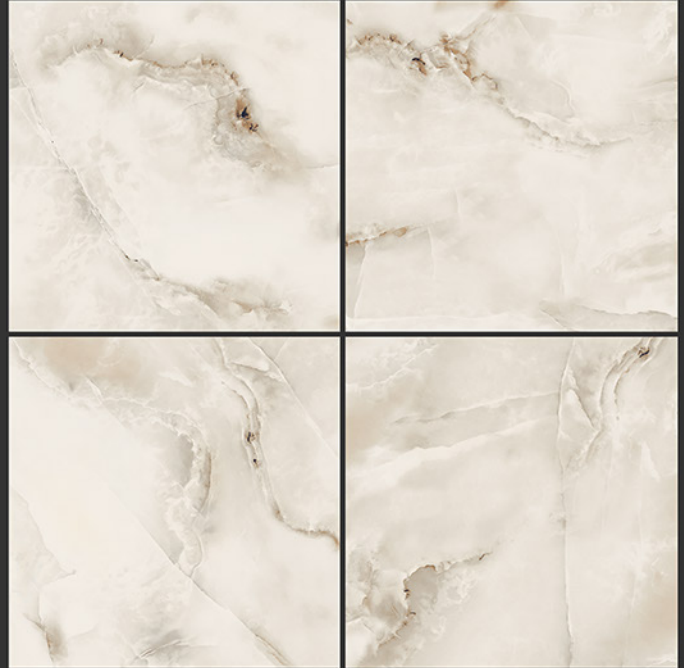

GLOSSY FINISH

PGVT
800x800MM

SILK ONYX GREY

GLOSSY FINISH

PGVT
800x800MM

SILK ONYX

GLOSSY FINISH

PGVT
800x800MM