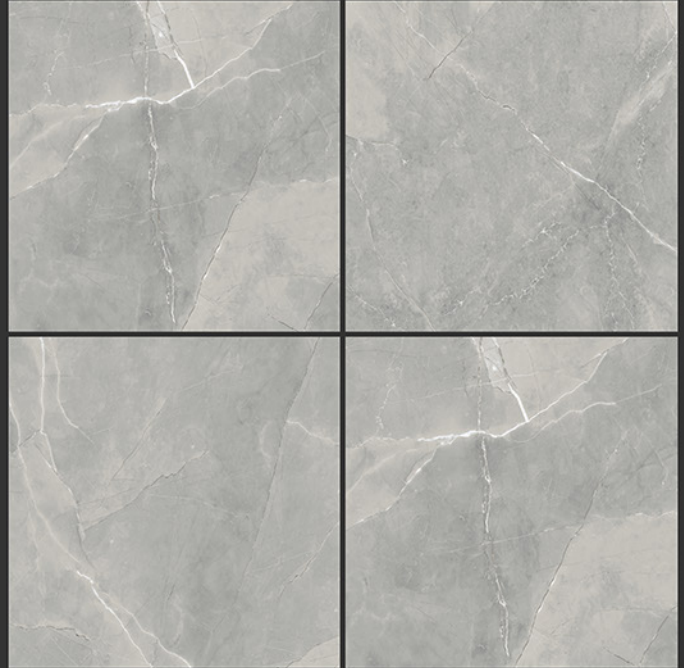

PGVT
800x800MM

OSAKA WHITE

GLOSSY FINISH

PGVT
800x800MM

OZONE GREY

GLOSSY FINISH

PGVT
800x800MM

OZONE LIGHT GREY