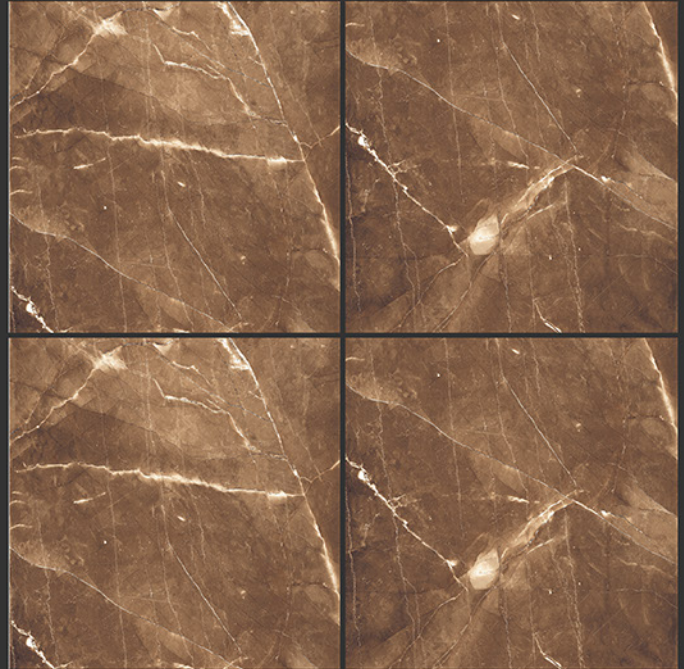

REBERA BLANCO

REDIANT BLANCO

GLOSSY FINISH

PGVT
800x800MM

REGAL-COPPER

GLOSSY FINISH

PGVT
800x800MM

REGENCY DARK GREY