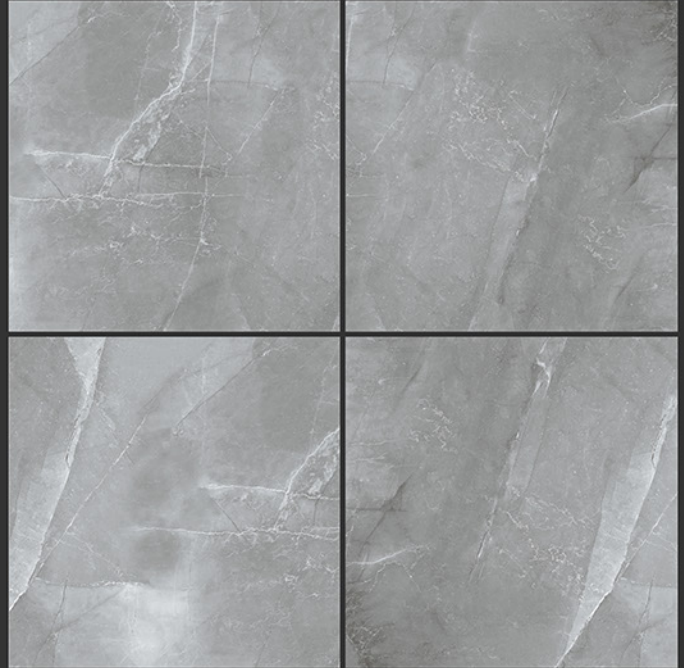

MEENA CREMA PULIDO

GLOSSY FINISH

PGVT
800x800MM

MEENA GREY PULIDO

GLOSSY FINISH

**PGVT
800x800MM**

MEENA SILVER PULIDO

GLOSSY FINISH