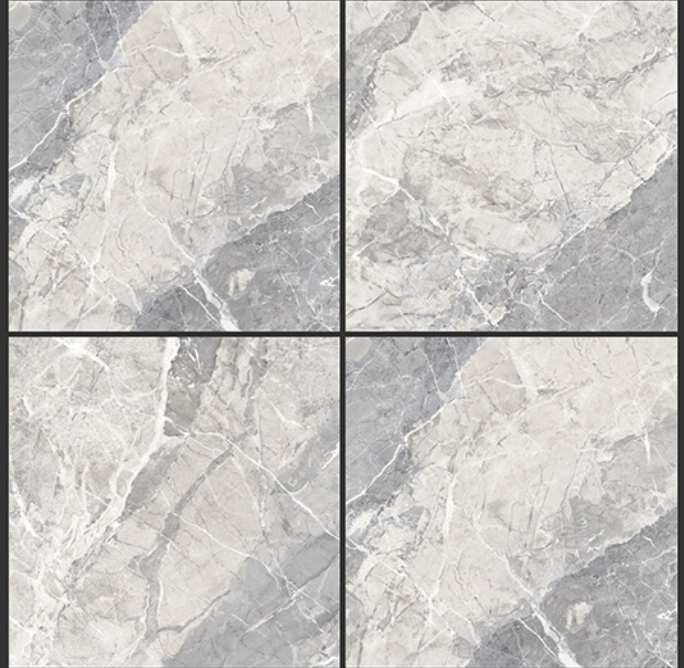

GLOSSY FINISH

PGVT
800x800MM