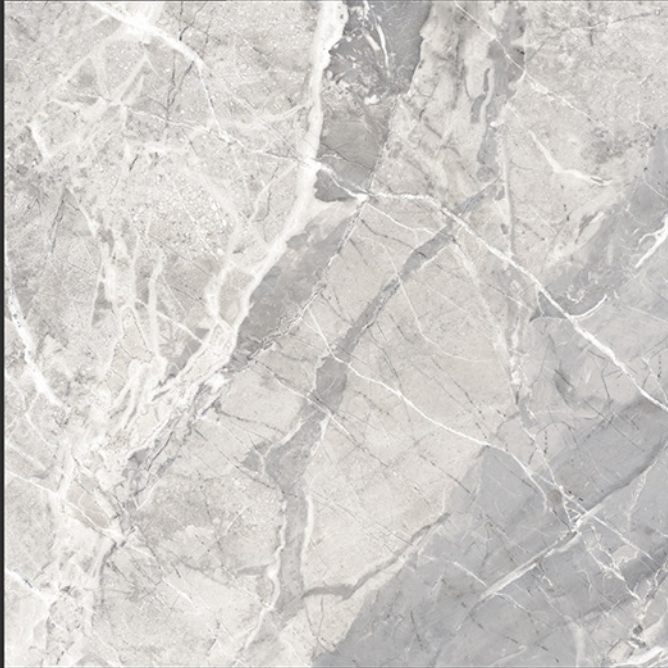

**PGVT
800x800MM**

ZESTO BIANCO

GLOSSY FINISH

PGVT
800x800MM

ZESTO PEARL

GLOSSY FINISH

**PGVT
800x800MM**

ZURICH GREY