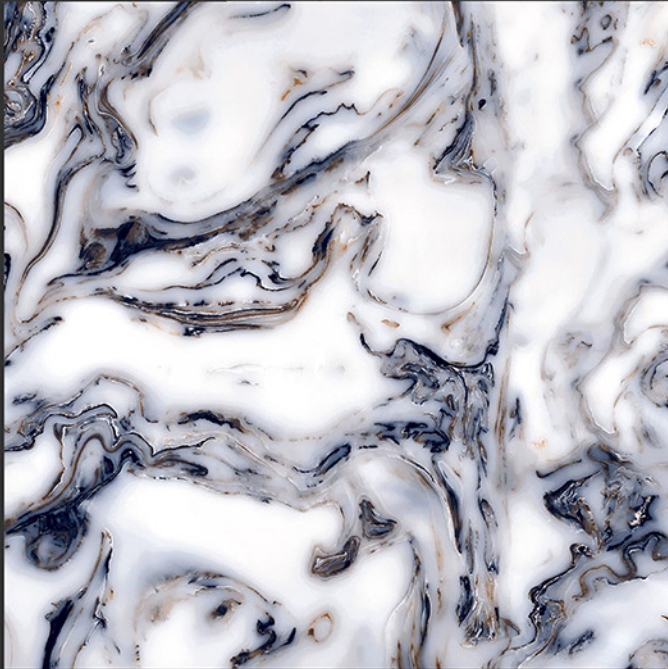

PGVT
800x800MM

SUPER SATUARIO

GLOSSY FINISH

PGVT
800x800MM

SUPRIME STATUARIO

GLOSSY FINISH

PGVT
800x800MM

SWAN MARBLE