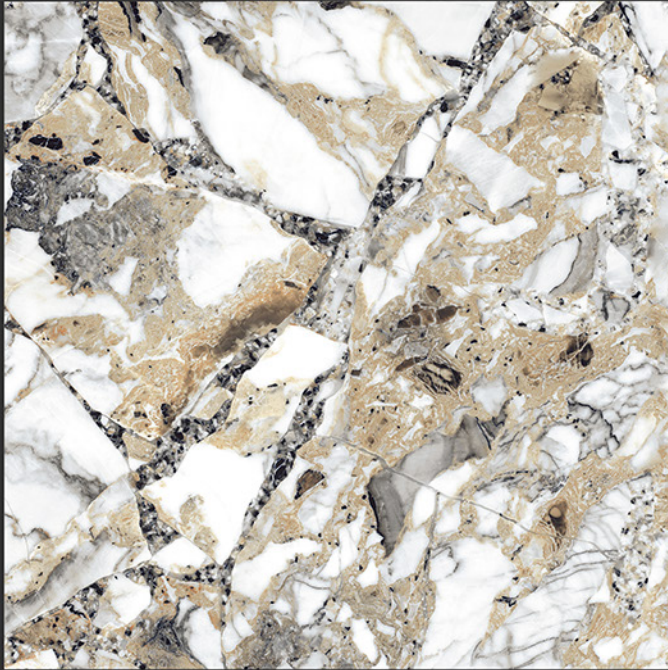

GLOSSY FINISH

**PGVT
800x800MM**

STONE BISQUE

GLOSSY FINISH

**PGVT
800x800MM**

STONE WHITE

GLOSSY FINISH

**PGVT
800x800MM**