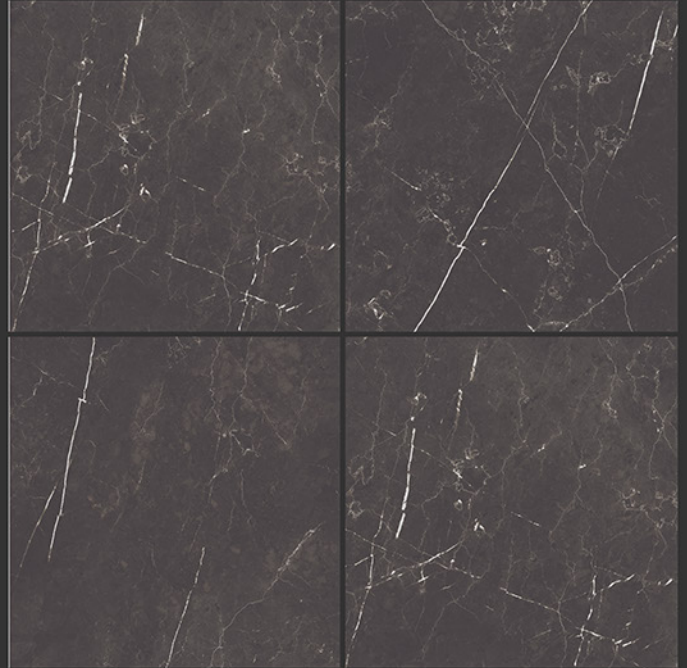

GLOSSY FINISH

PGVT
800x800MM