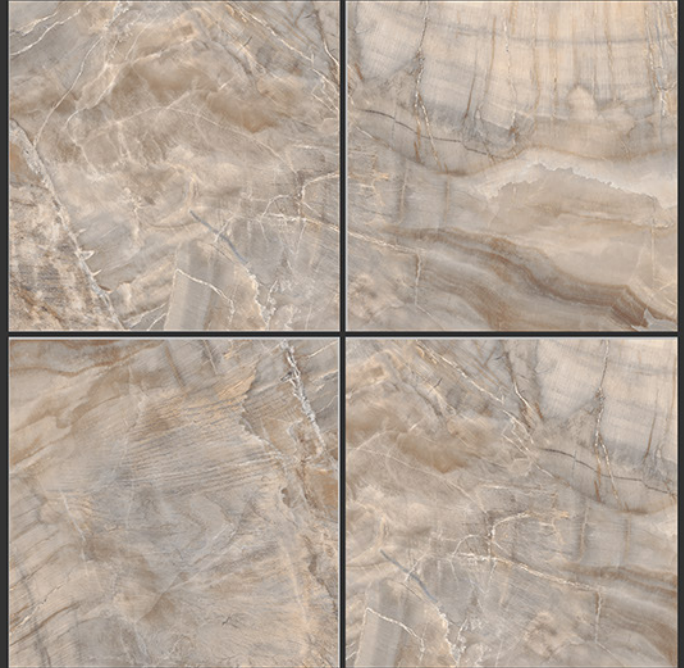

GLOSSY FINISH

PGVT
800x800MM

IMPALA DARK

GLOSSY FINISH

**PGVT
800x800MM**

PRIDE CREMA

GLOSSY FINISH

PGVT
800x800MM