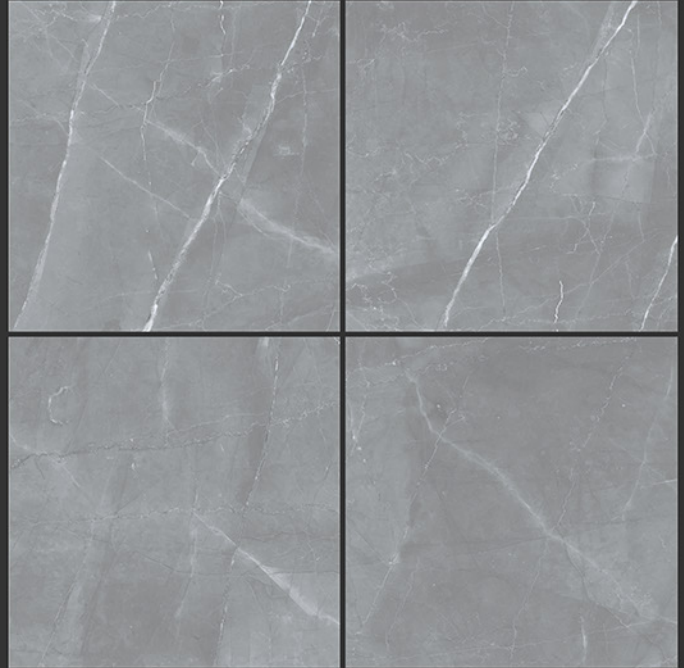

PGVT
800x800MM

LIGHT GREY

GLOSSY FINISH

**PGVT
800x800MM**

KASHMIRE GREIGE

GLOSSY FINISH

**PGVT
800x800MM**

LIMESTONE CREMA