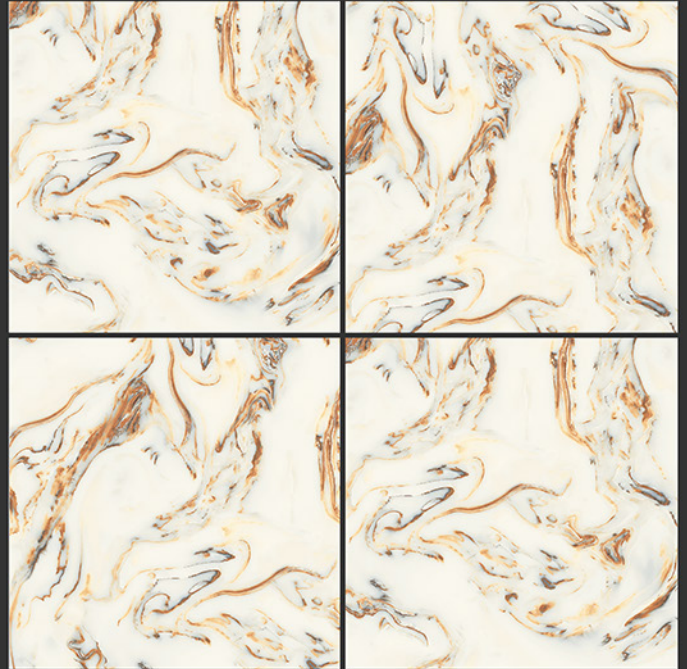

GLOSSY FINISH

**PGVT
800x800MM**