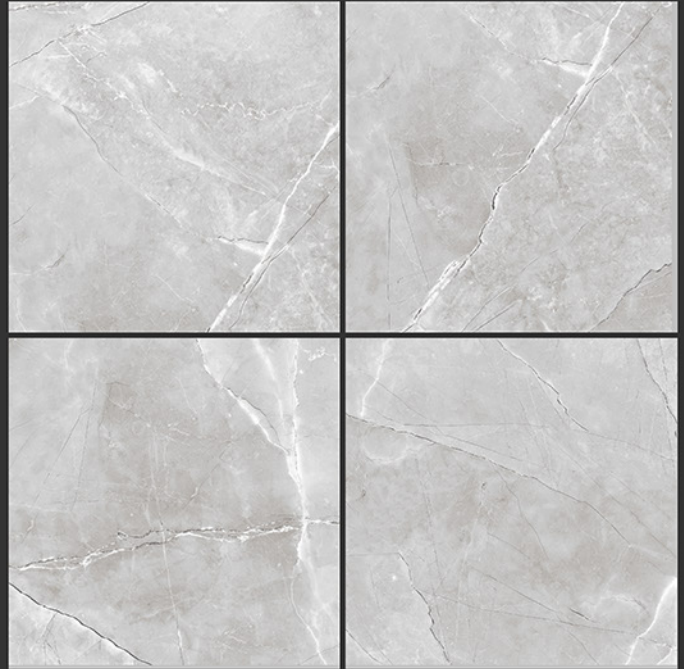

GLOSSY FINISH

PGVT
800x800MM

WILLIAM GRIGIO

GLOSSY FINISH

PGVT
800x800MM

William White

GLOSSY FINISH

PGVT
800x800MM