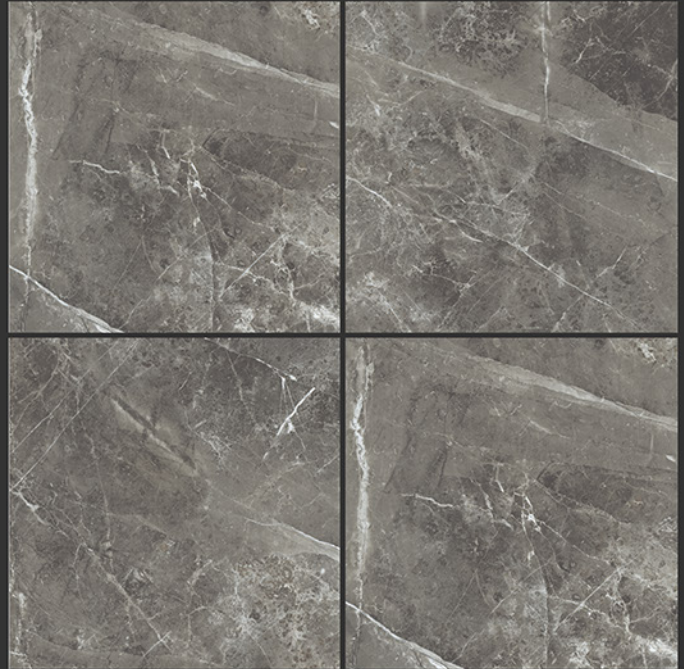

GLOSSY FINISH

**PGVT
800x800MM**

VICTORIA SMOKE

GLOSSY FINISH

**PGVT
800x800MM**

VICTORIYA IVORY

GLOSSY FINISH

**PGVT
800x800MM**