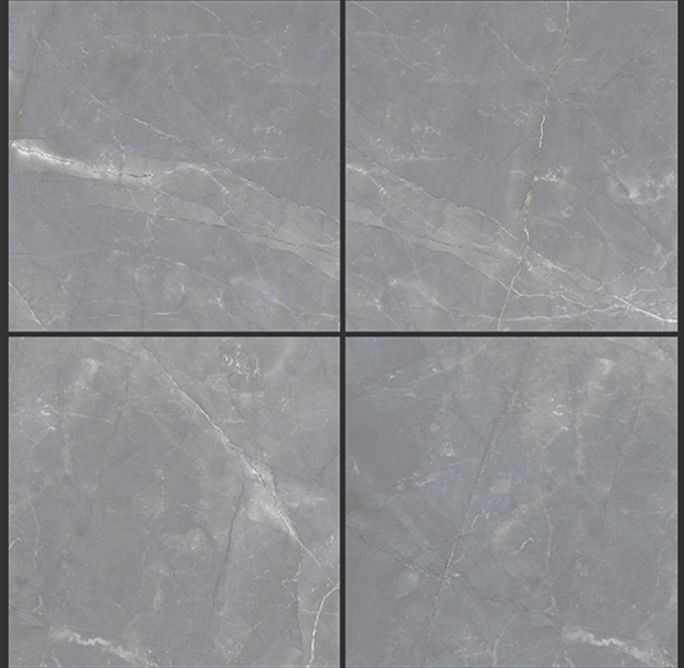

GLOSSY FINISH

PGVT
800x800MM