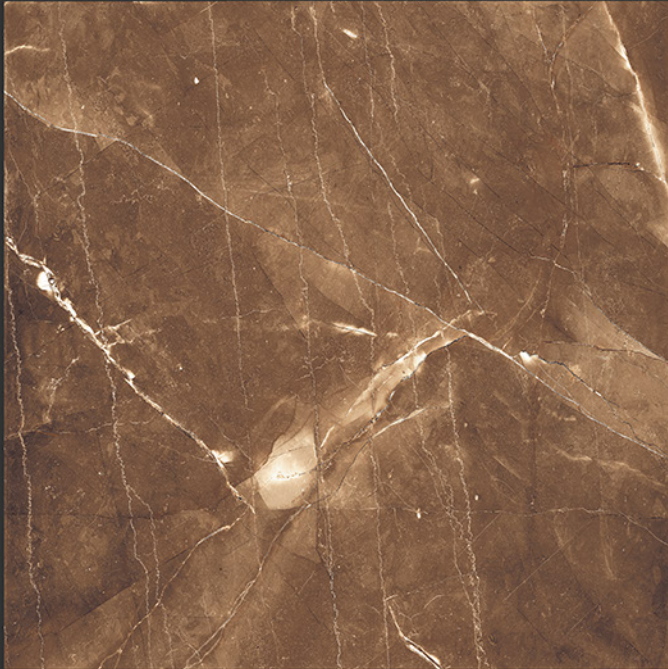

REGAL-COPPER