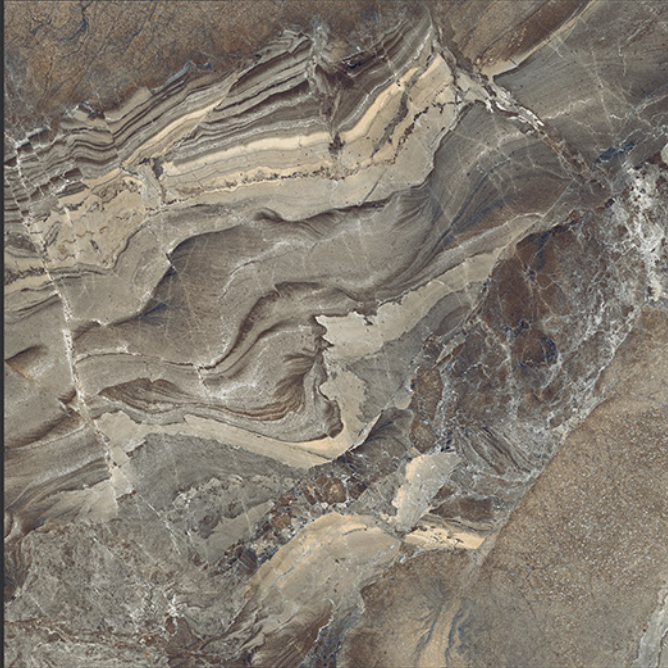

Venzia white

GLOSSY FINISH

**PGVT
800x800MM**

VERONA GOLD

GLOSSY FINISH

PGVT
800x800MM

VESTRO BROWN

GLOSSY FINISH