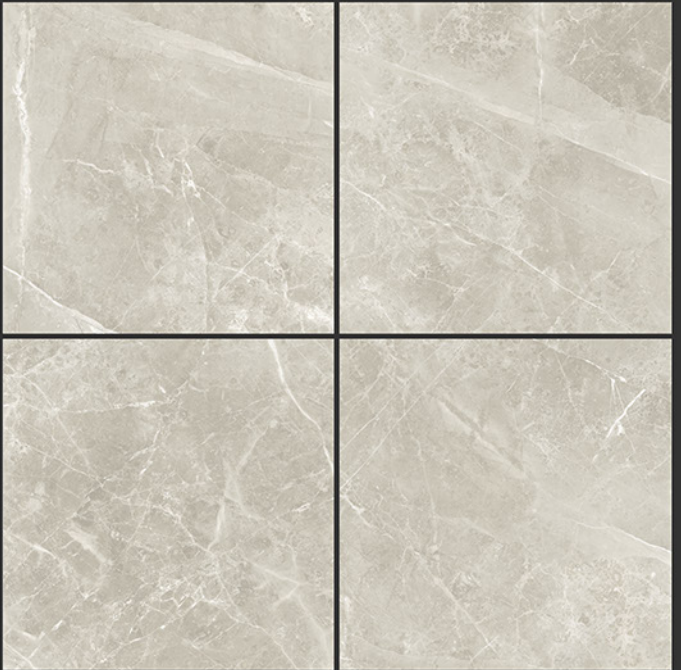

GLOSSY FINISH

**PGVT
800x800MM**