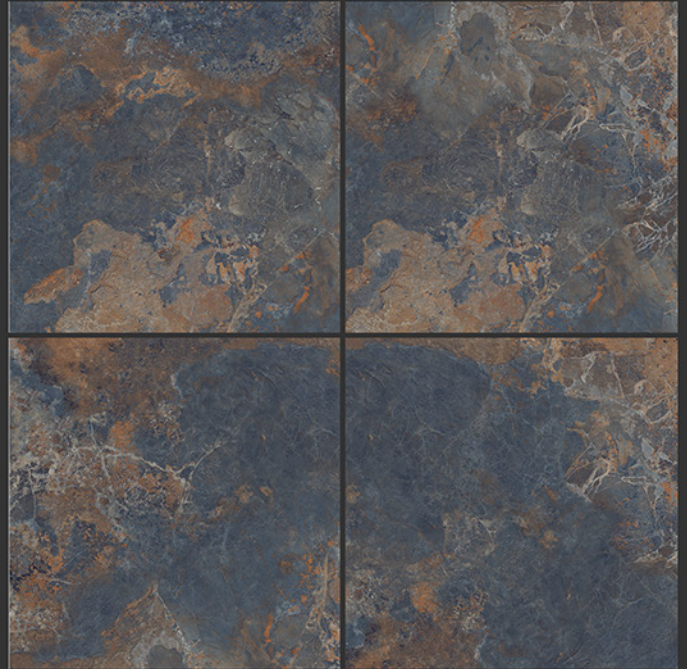

GLOSSY FINISH

PGVT
800x800MM

PACIFIC CREMA

GLOSSY FINISH

PGVT
800x800MM

PANTHER DOVE

GLOSSY FINISH

**PGVT
800x800MM**