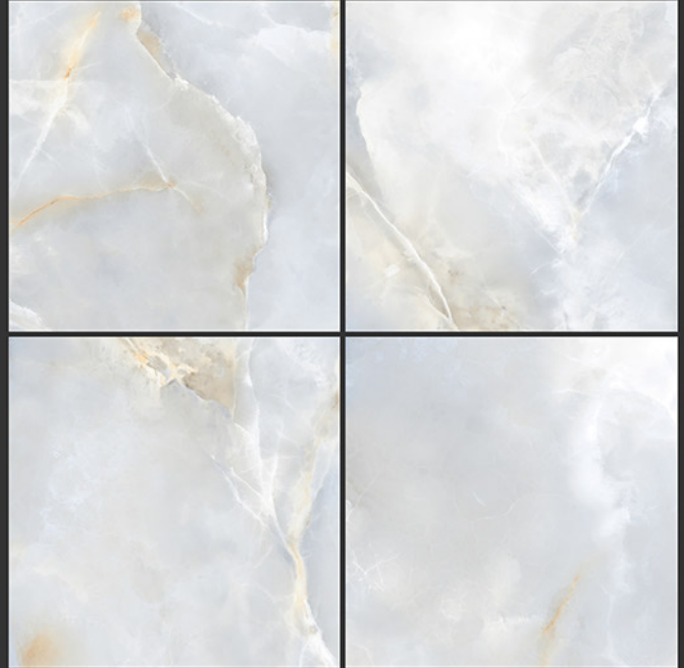

PGVT
800x800MM

A-Onyx Amber

GLOSSY FINISH

**PGVT
800x800MM**

ONYX CILEO

GLOSSY FINISH

**PGVT
800x800MM**

ONYX GOLD