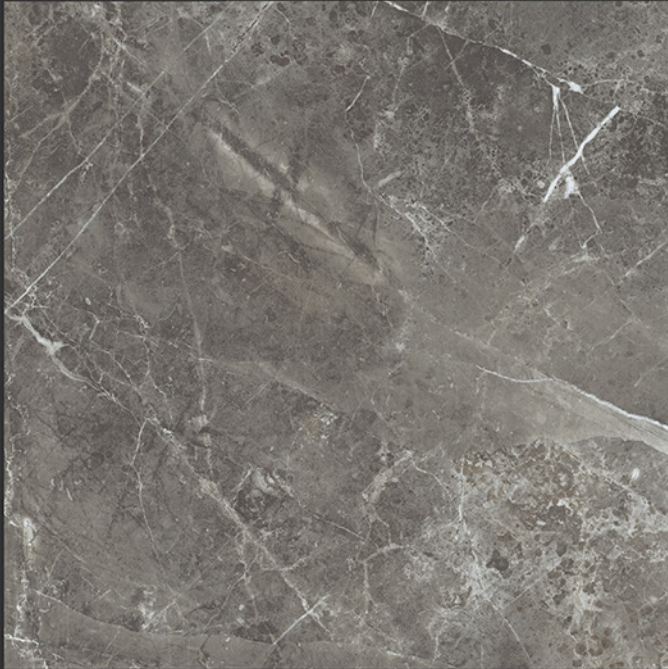

VICTORIA SMOKE