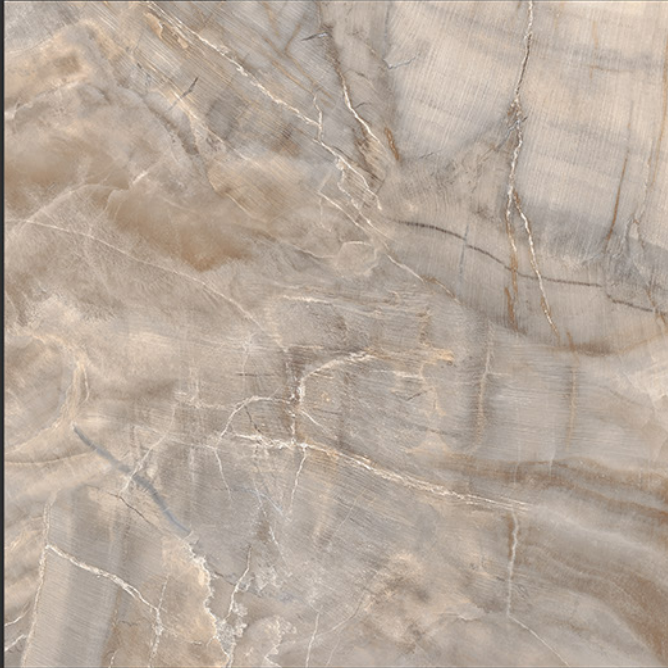

IMPALA DARK