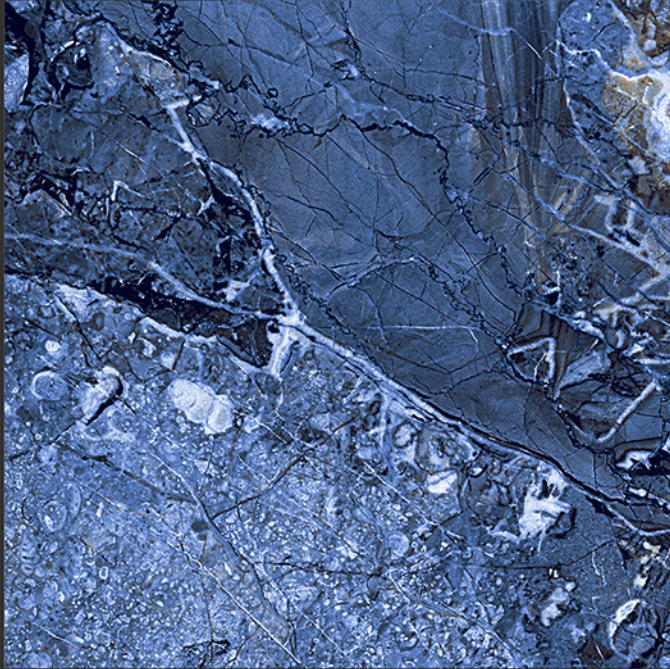

SWEDEN

GLOSSY FINISH

**PGVT
800x800MM**