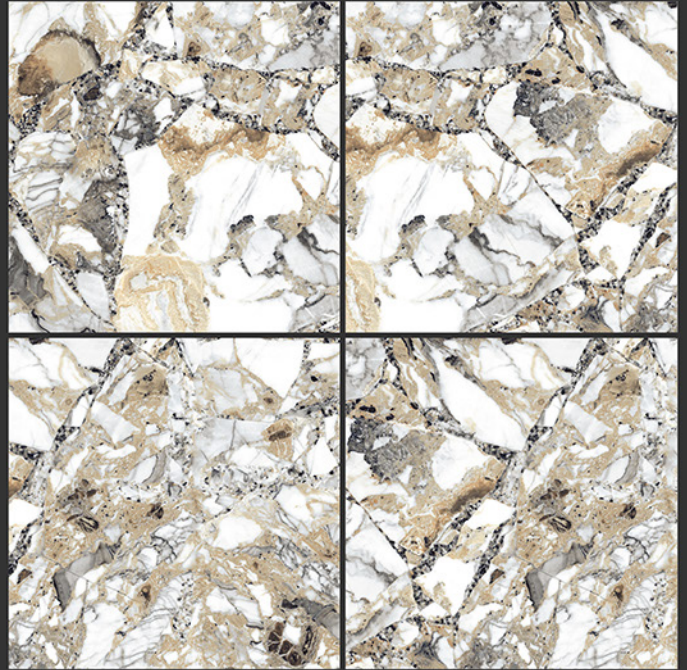

GLOSSY FINISH

**PGVT
800x800MM**

STONE BISQUE

GLOSSY FINISH

**PGVT
800x800MM**

STONE WHITE

GLOSSY FINISH

**PGVT
800x800MM**