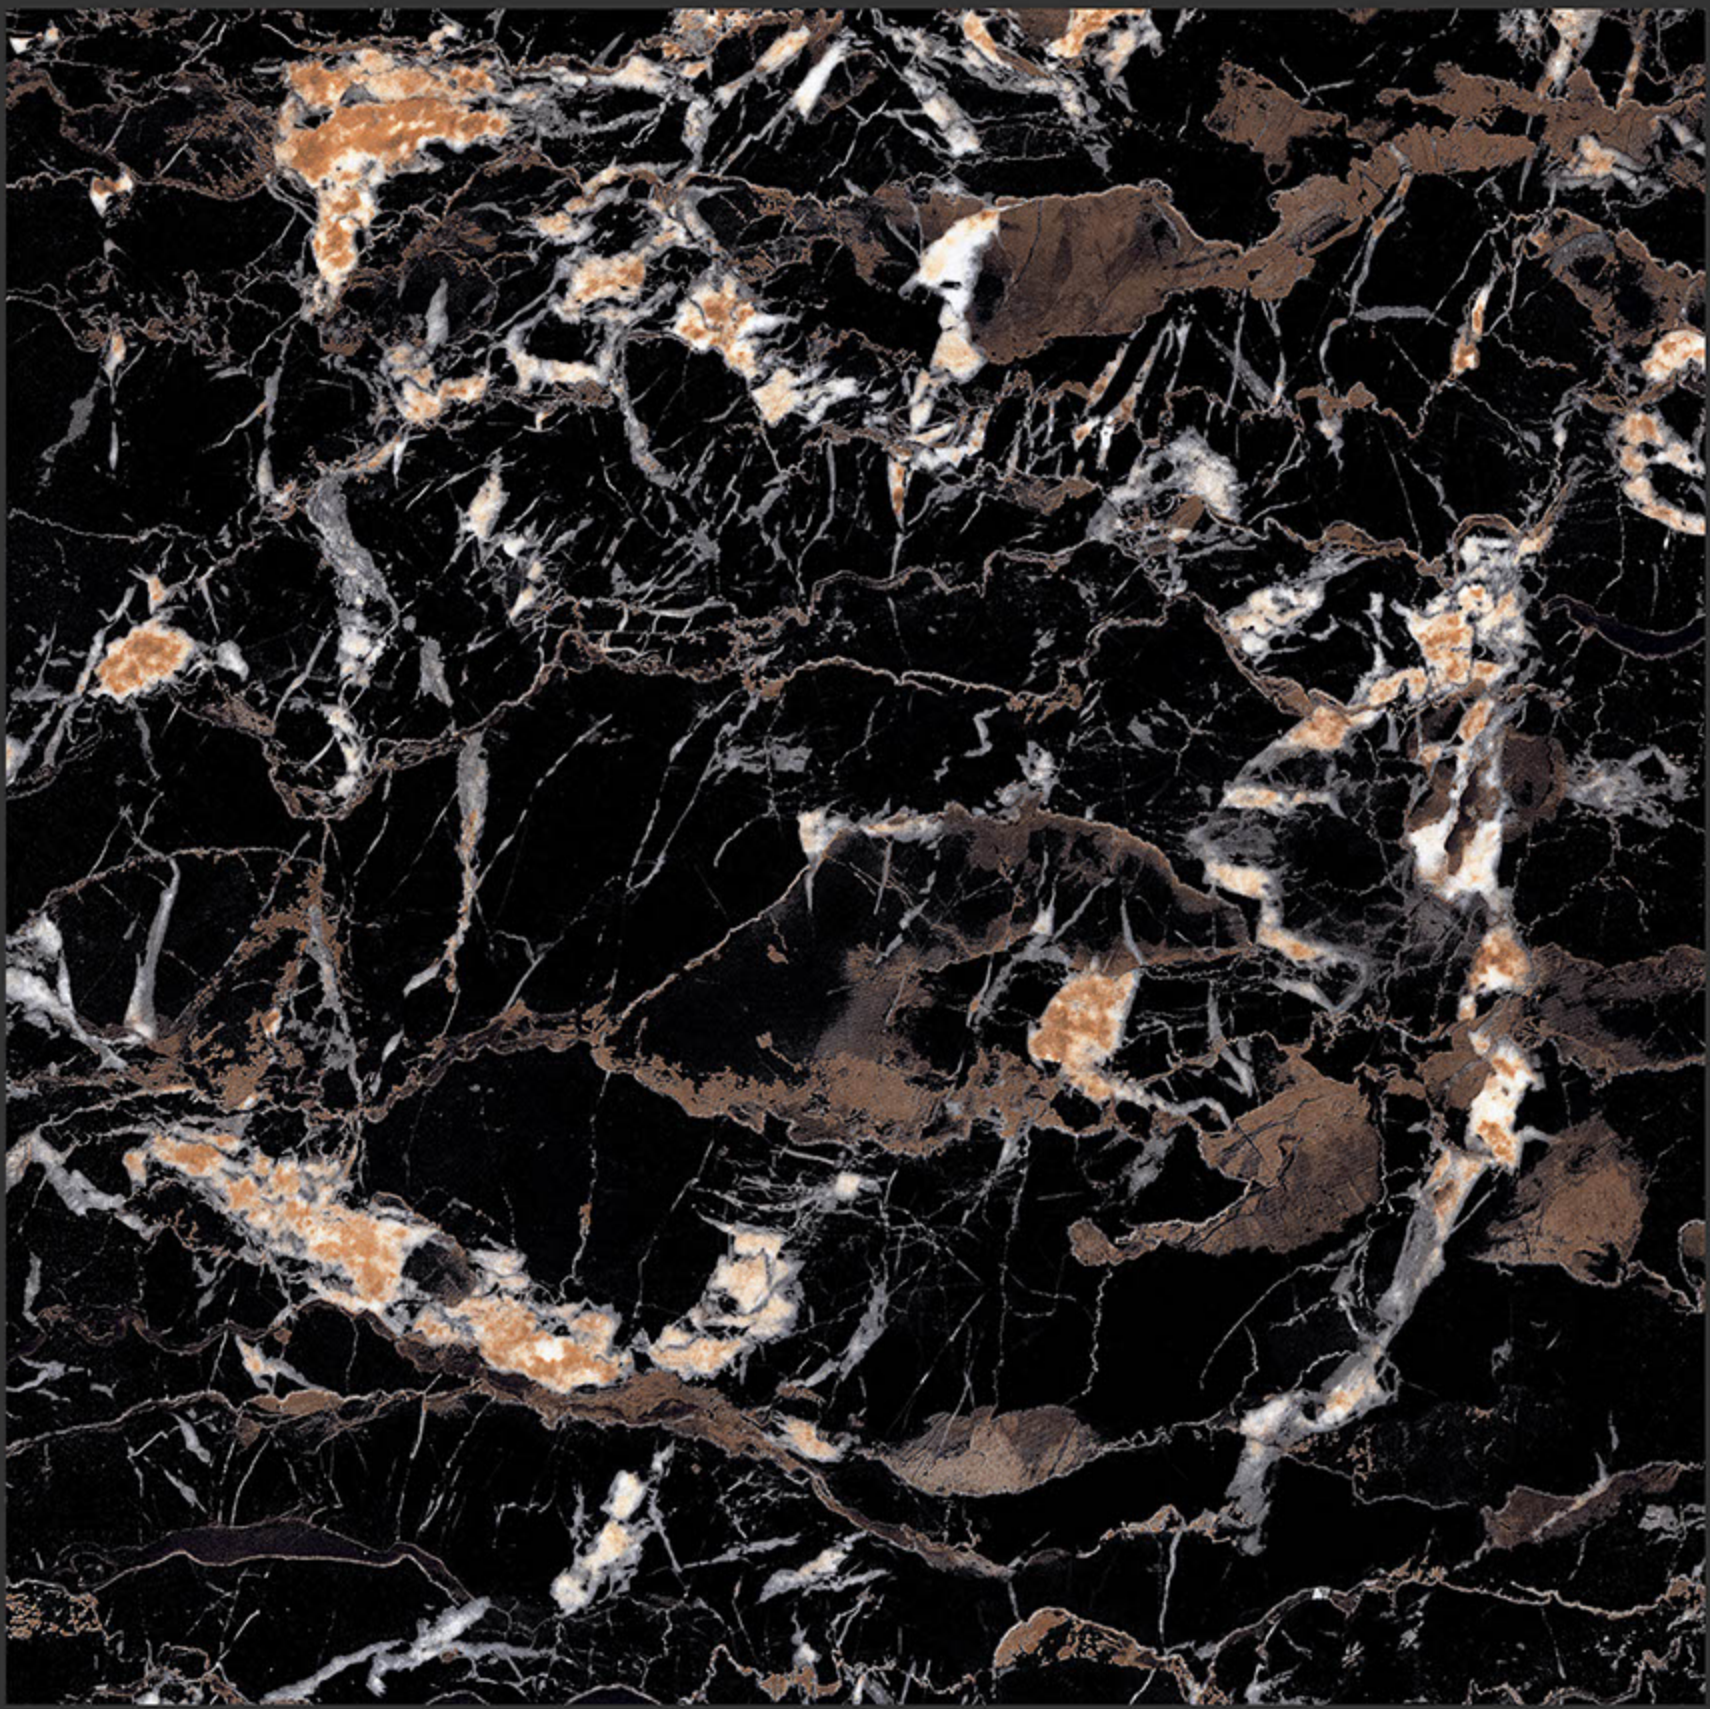

HIGH GLOSS FINISH

BLCK PORTARO

PGVT
800x800MM

HIGH GLOSS FINISH

ESTRADA

ROSS OPERA

HIGH GLOSS FINISH

**PGVT
800x800MM**