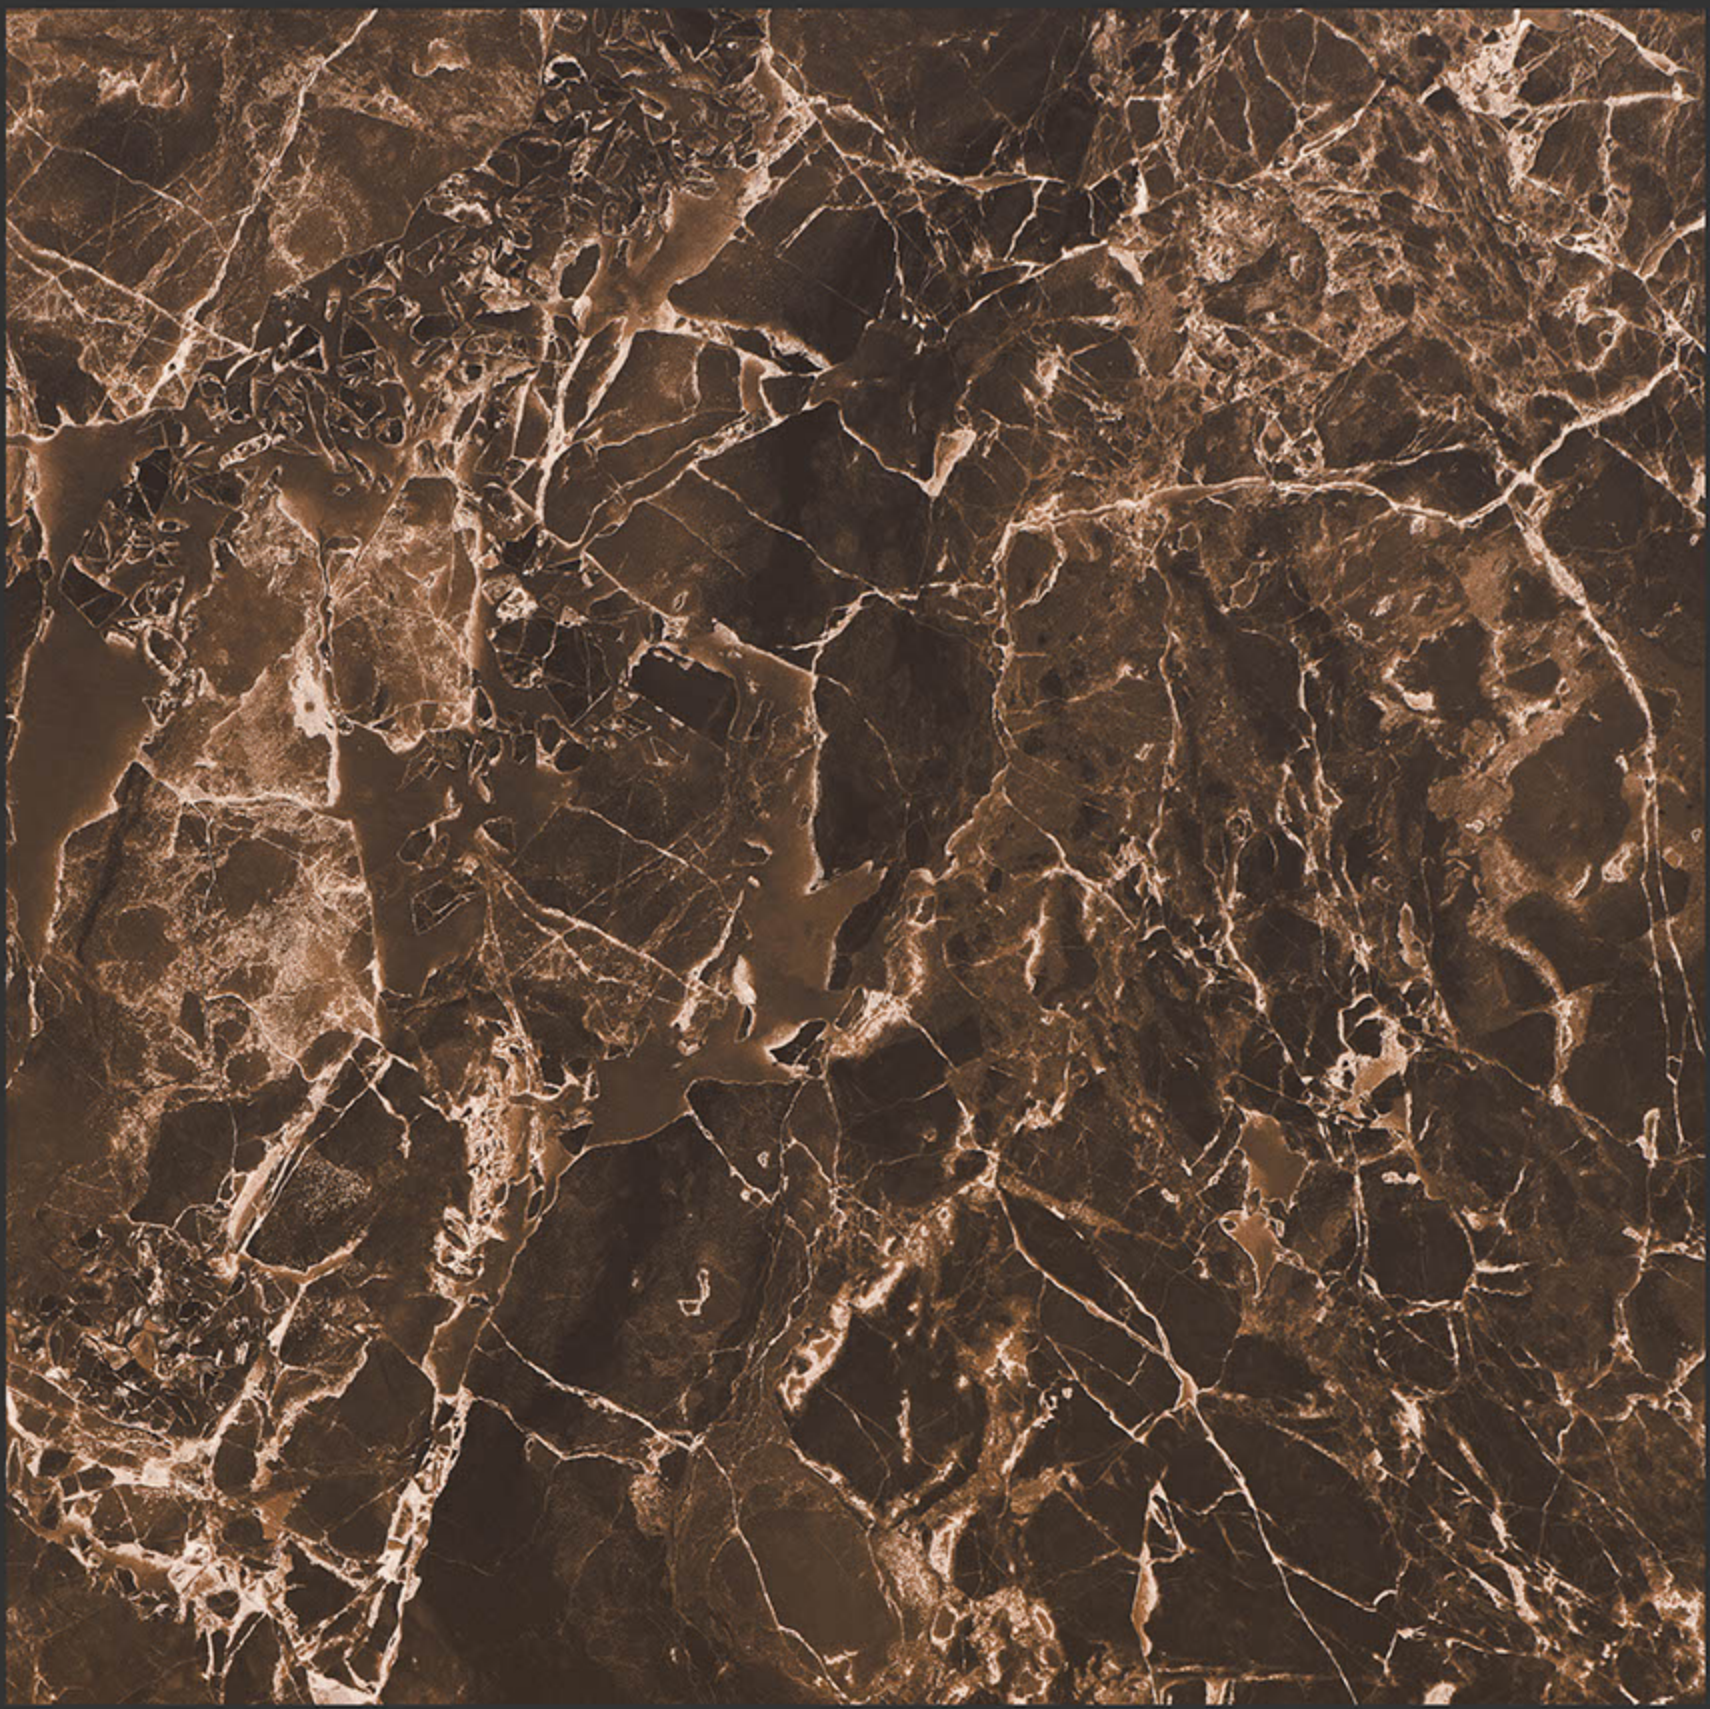

HIGH GLOSS FINISH

BLCK PORTARO

PGVT
800x800MM

HIGH GLOSS FINISH

ESTRADA

ROSS OPERA

HIGH GLOSS FINISH

**PGVT
800x800MM**