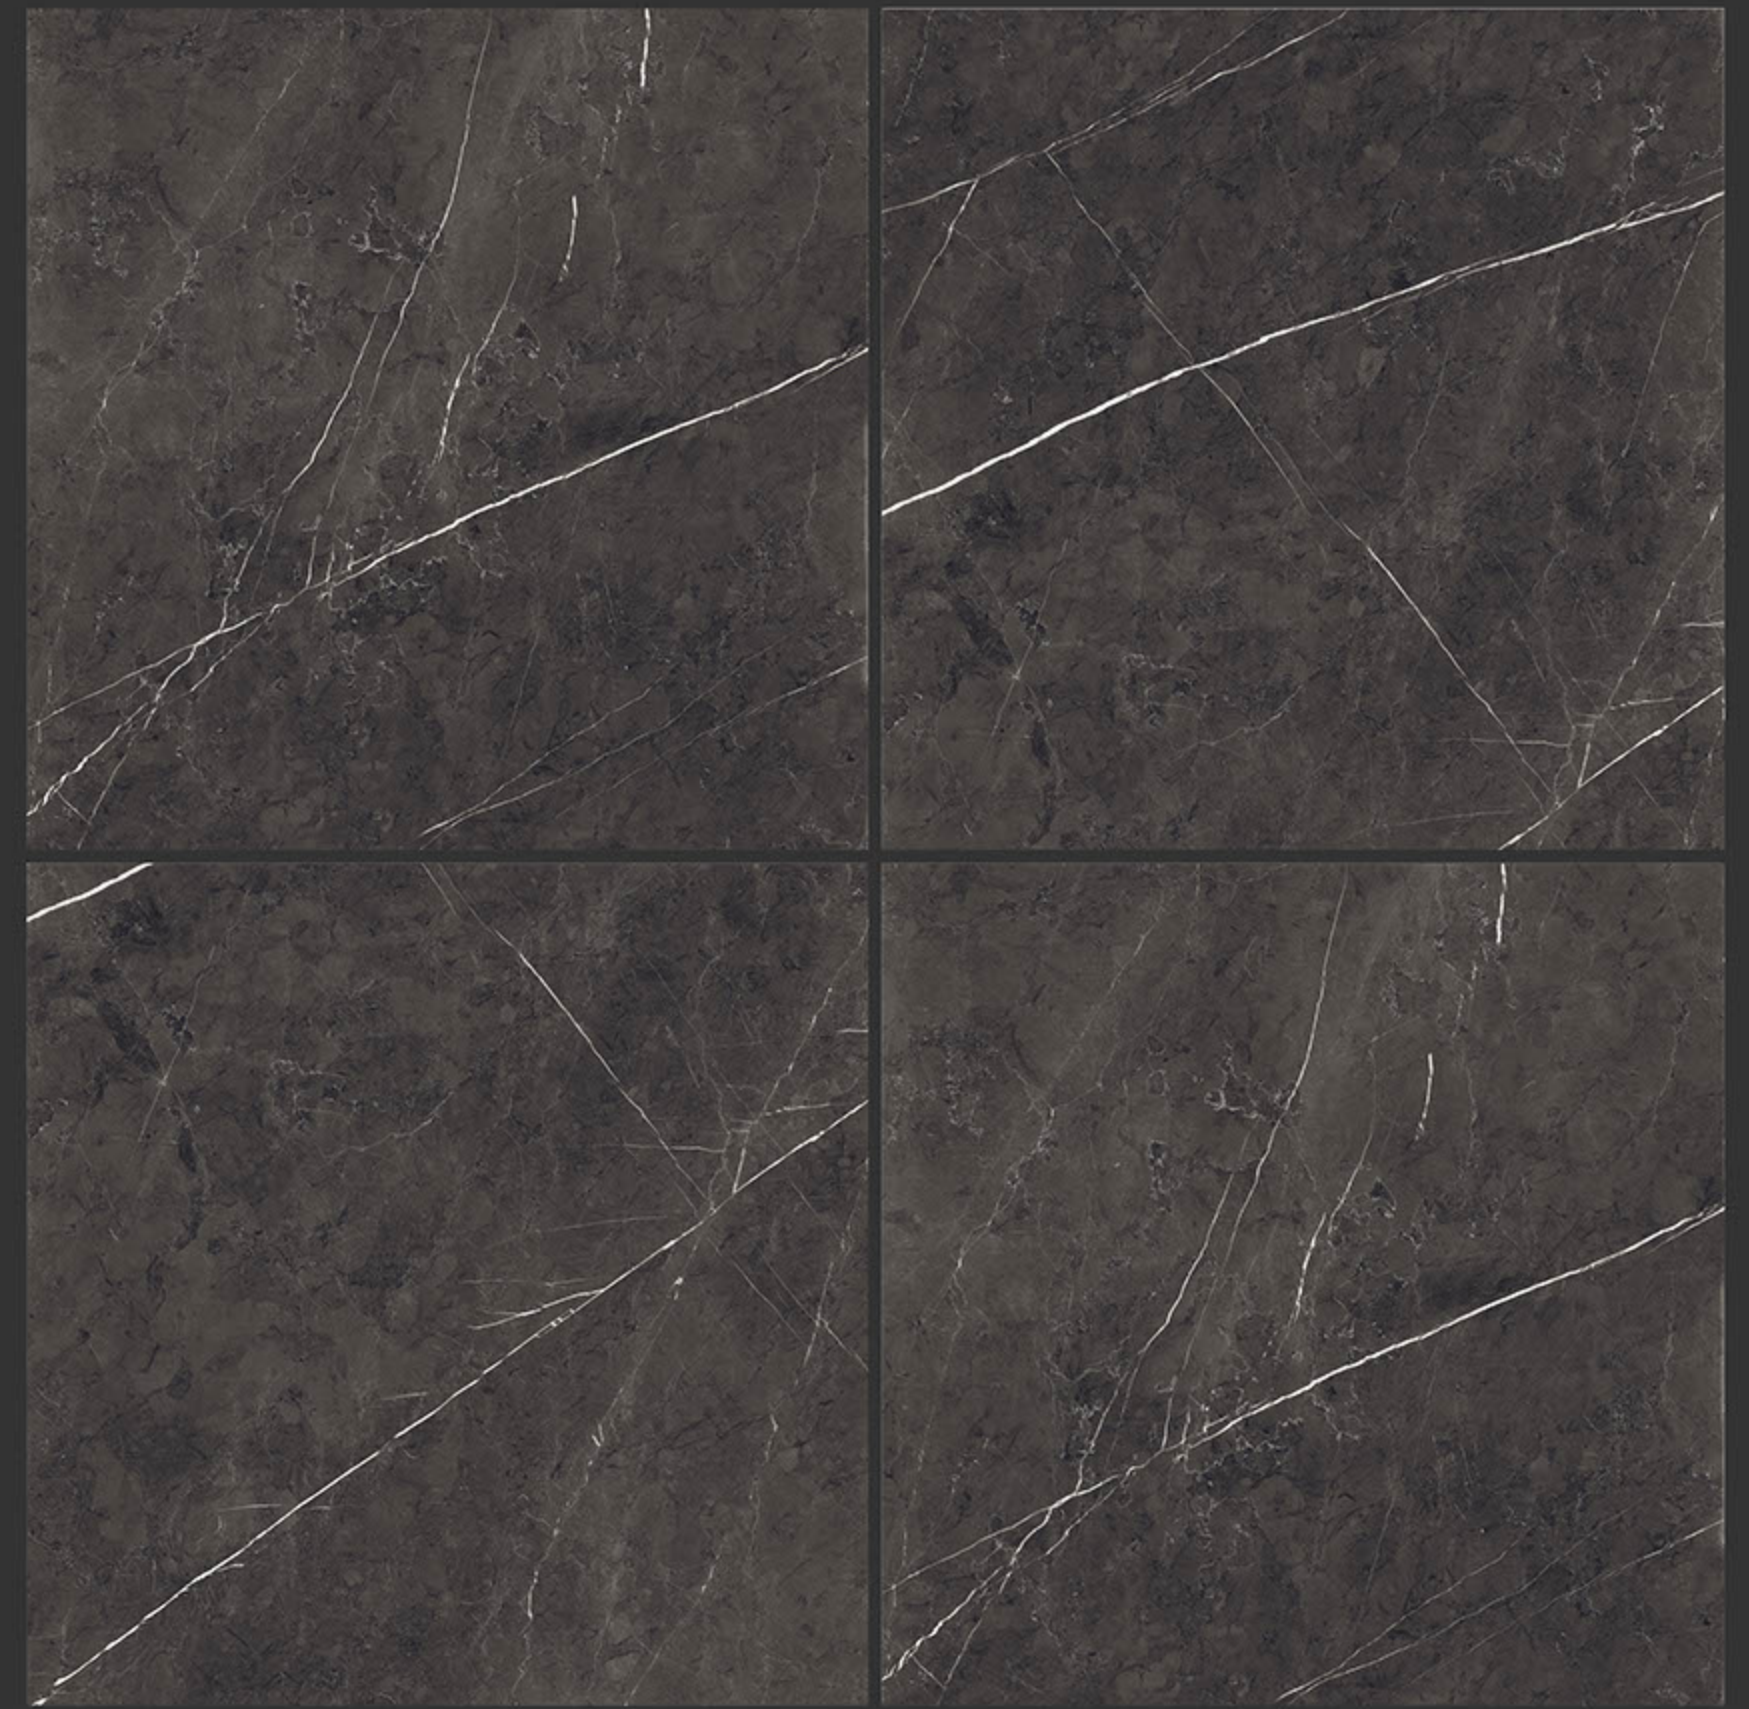

HIGH GLOSS FINISH

**PGVT
800x800MM**

OPERA COFFEE

HIGH GLOSS FINISH

**PGVT
800x800MM**

HIGH GLOSS FINISH

PGVT
800x800MM

PIETRA MOCA