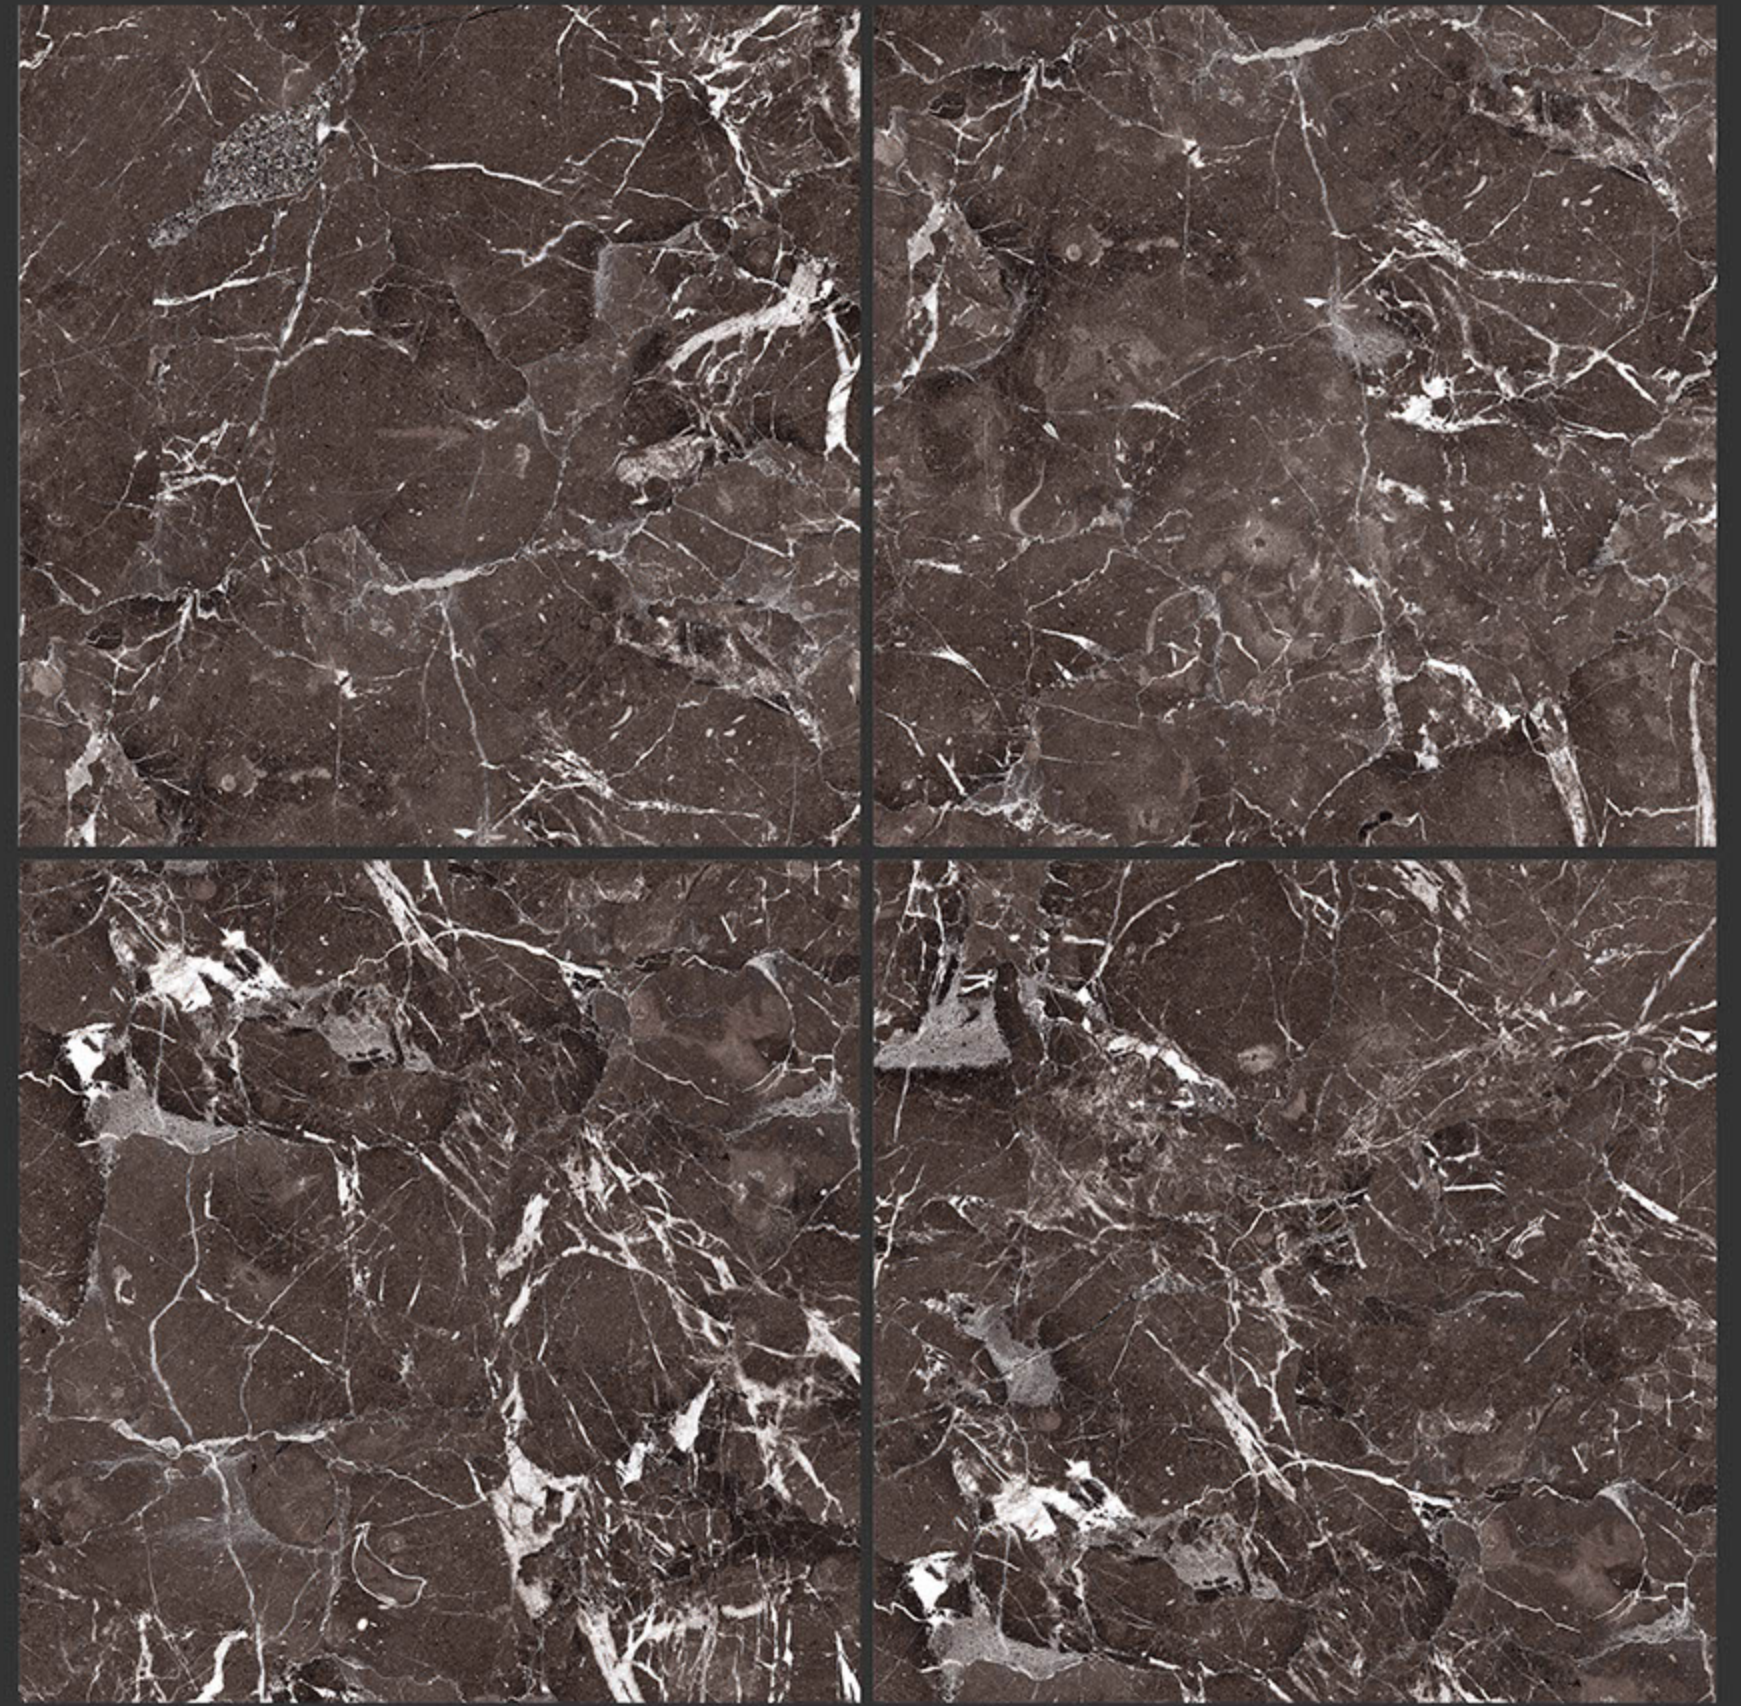

HIGH GLOSS FINISH

**PGVT
800x800MM**