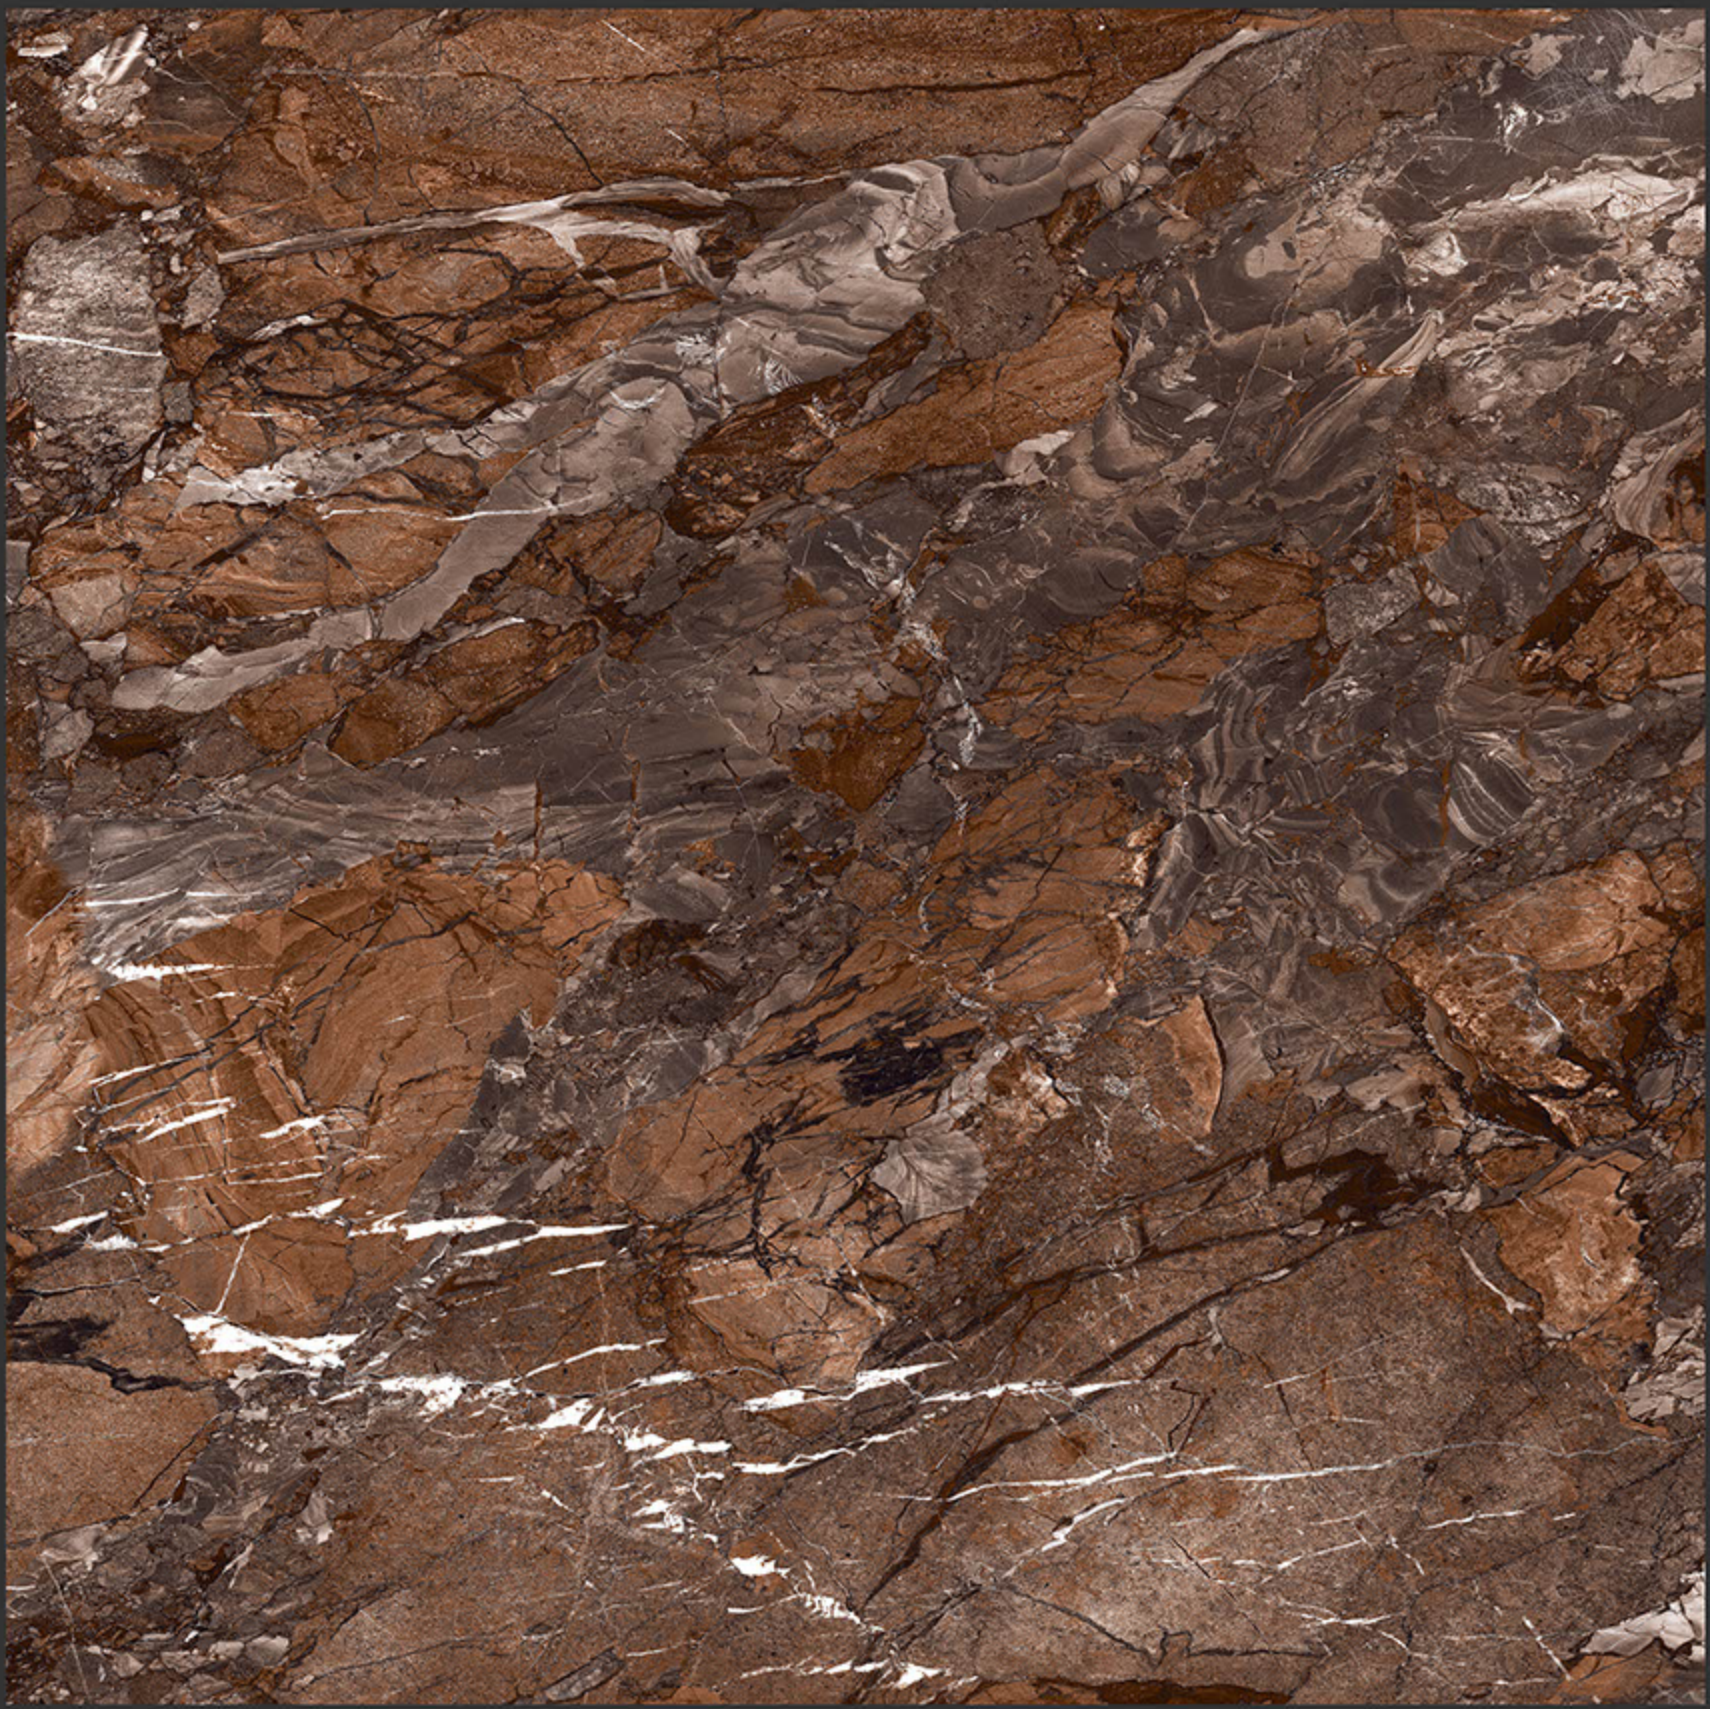

HIGH GLOSS FINISH

BLCK PORTARO

PGVT
800x800MM

HIGH GLOSS FINISH

ESTRADA

ROSS OPERA

HIGH GLOSS FINISH

**PGVT
800x800MM**