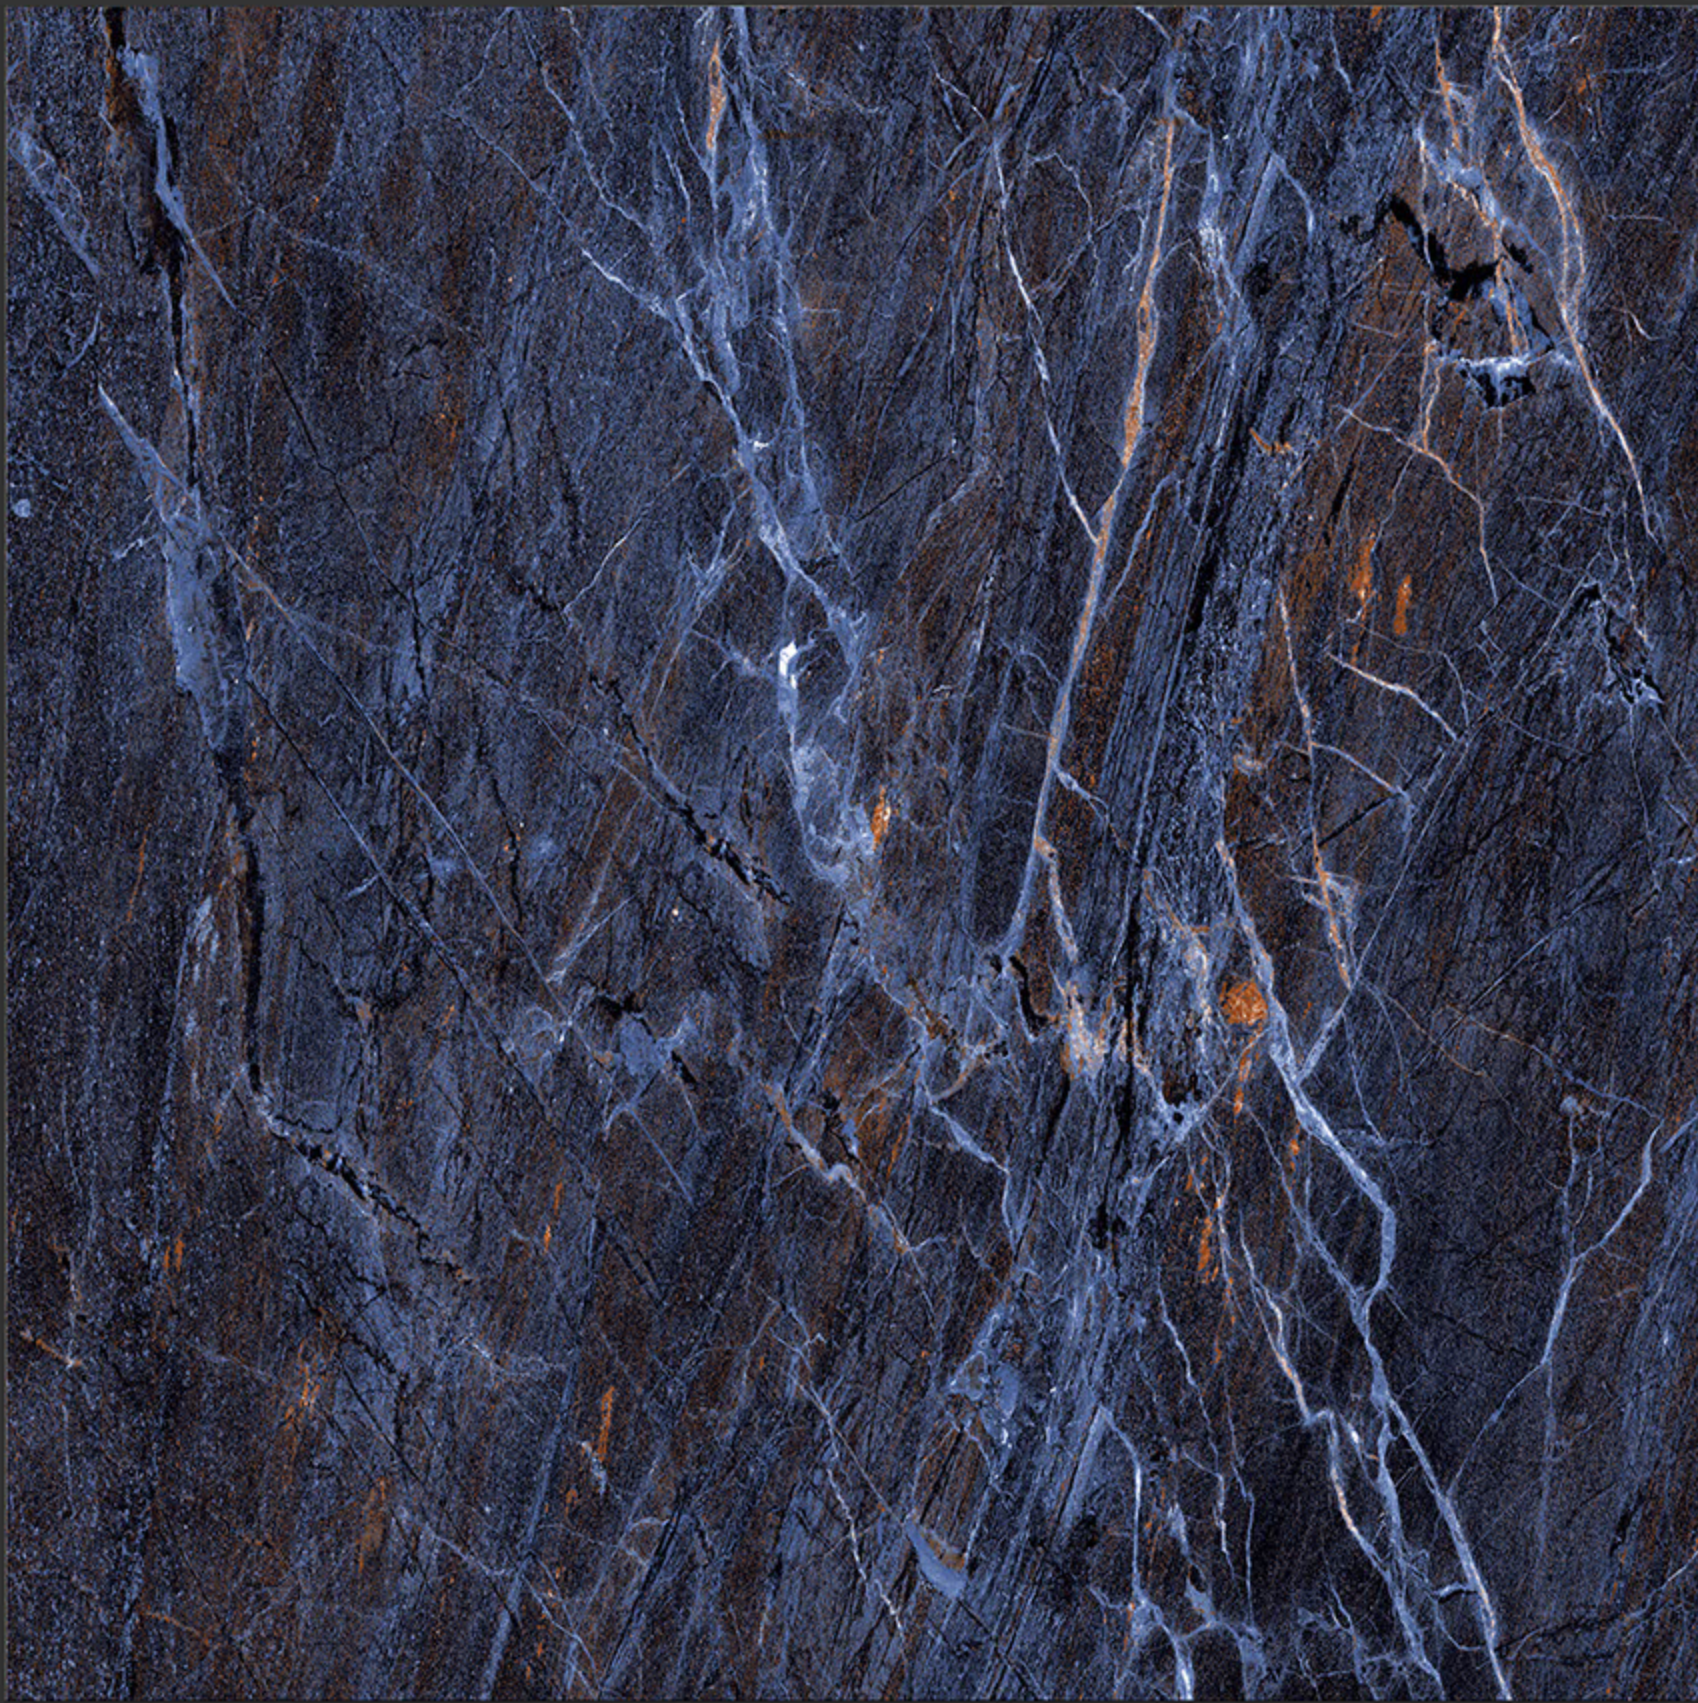

HIGH-GLOSS FINISH

**PGVT
800x800MM**

AP 49