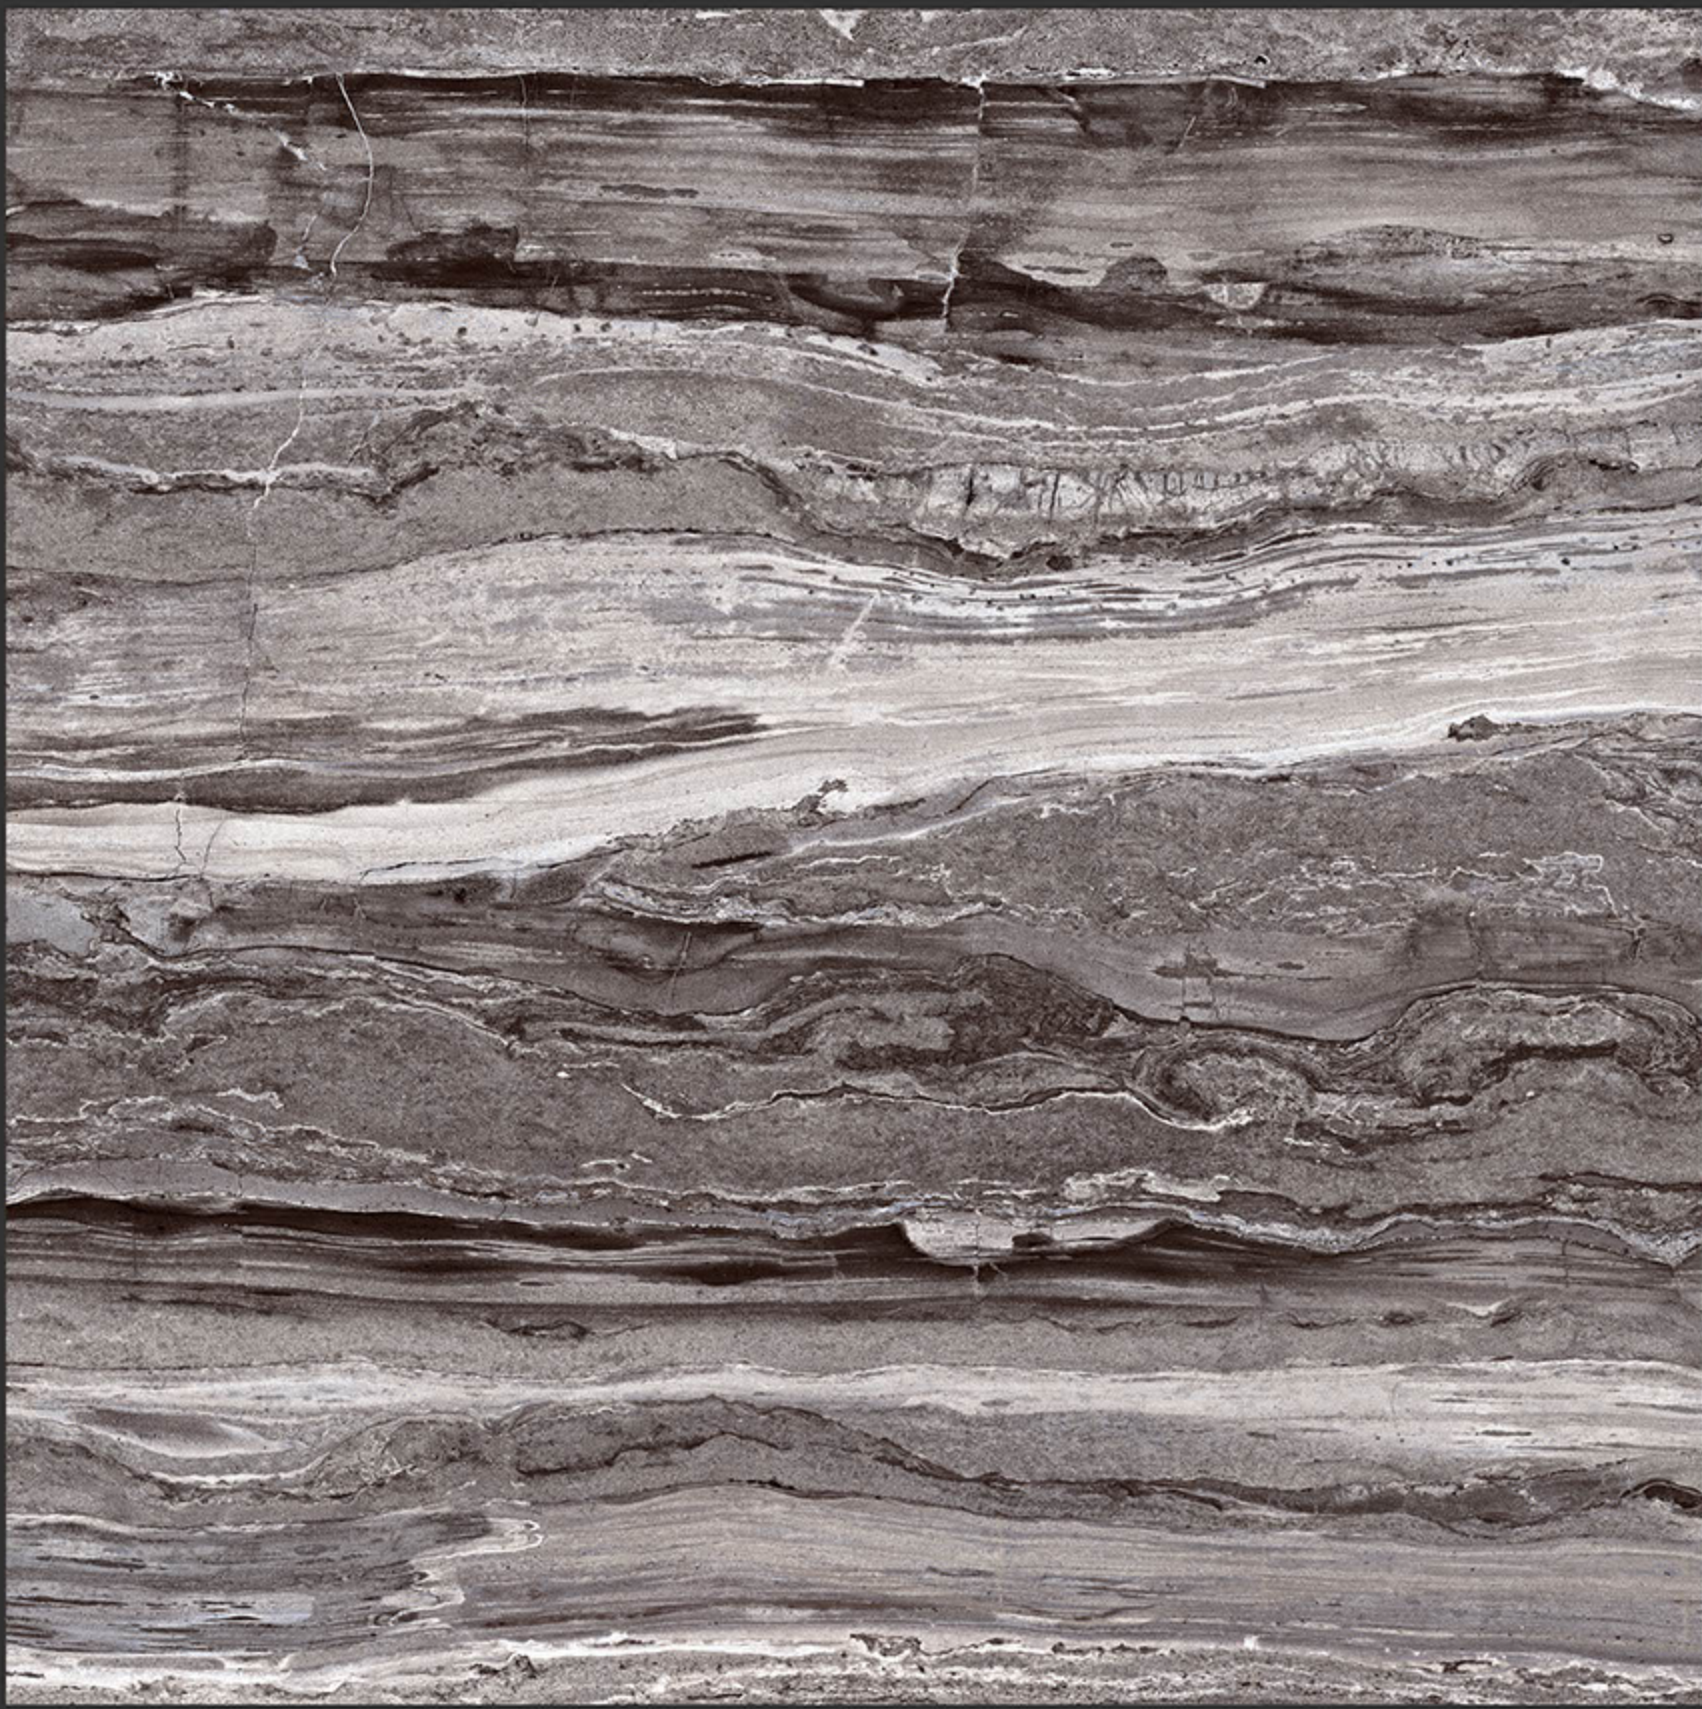

HIGH GLOSS FINISH

**PGVT
800x800MM**

PGVT
800x800MM

HIGH GLOSS FINISH

BHURA BROWN

ESCORIAL CEMENTO

HIGH GLOSS FINISH

**PGVT
800x800MM**