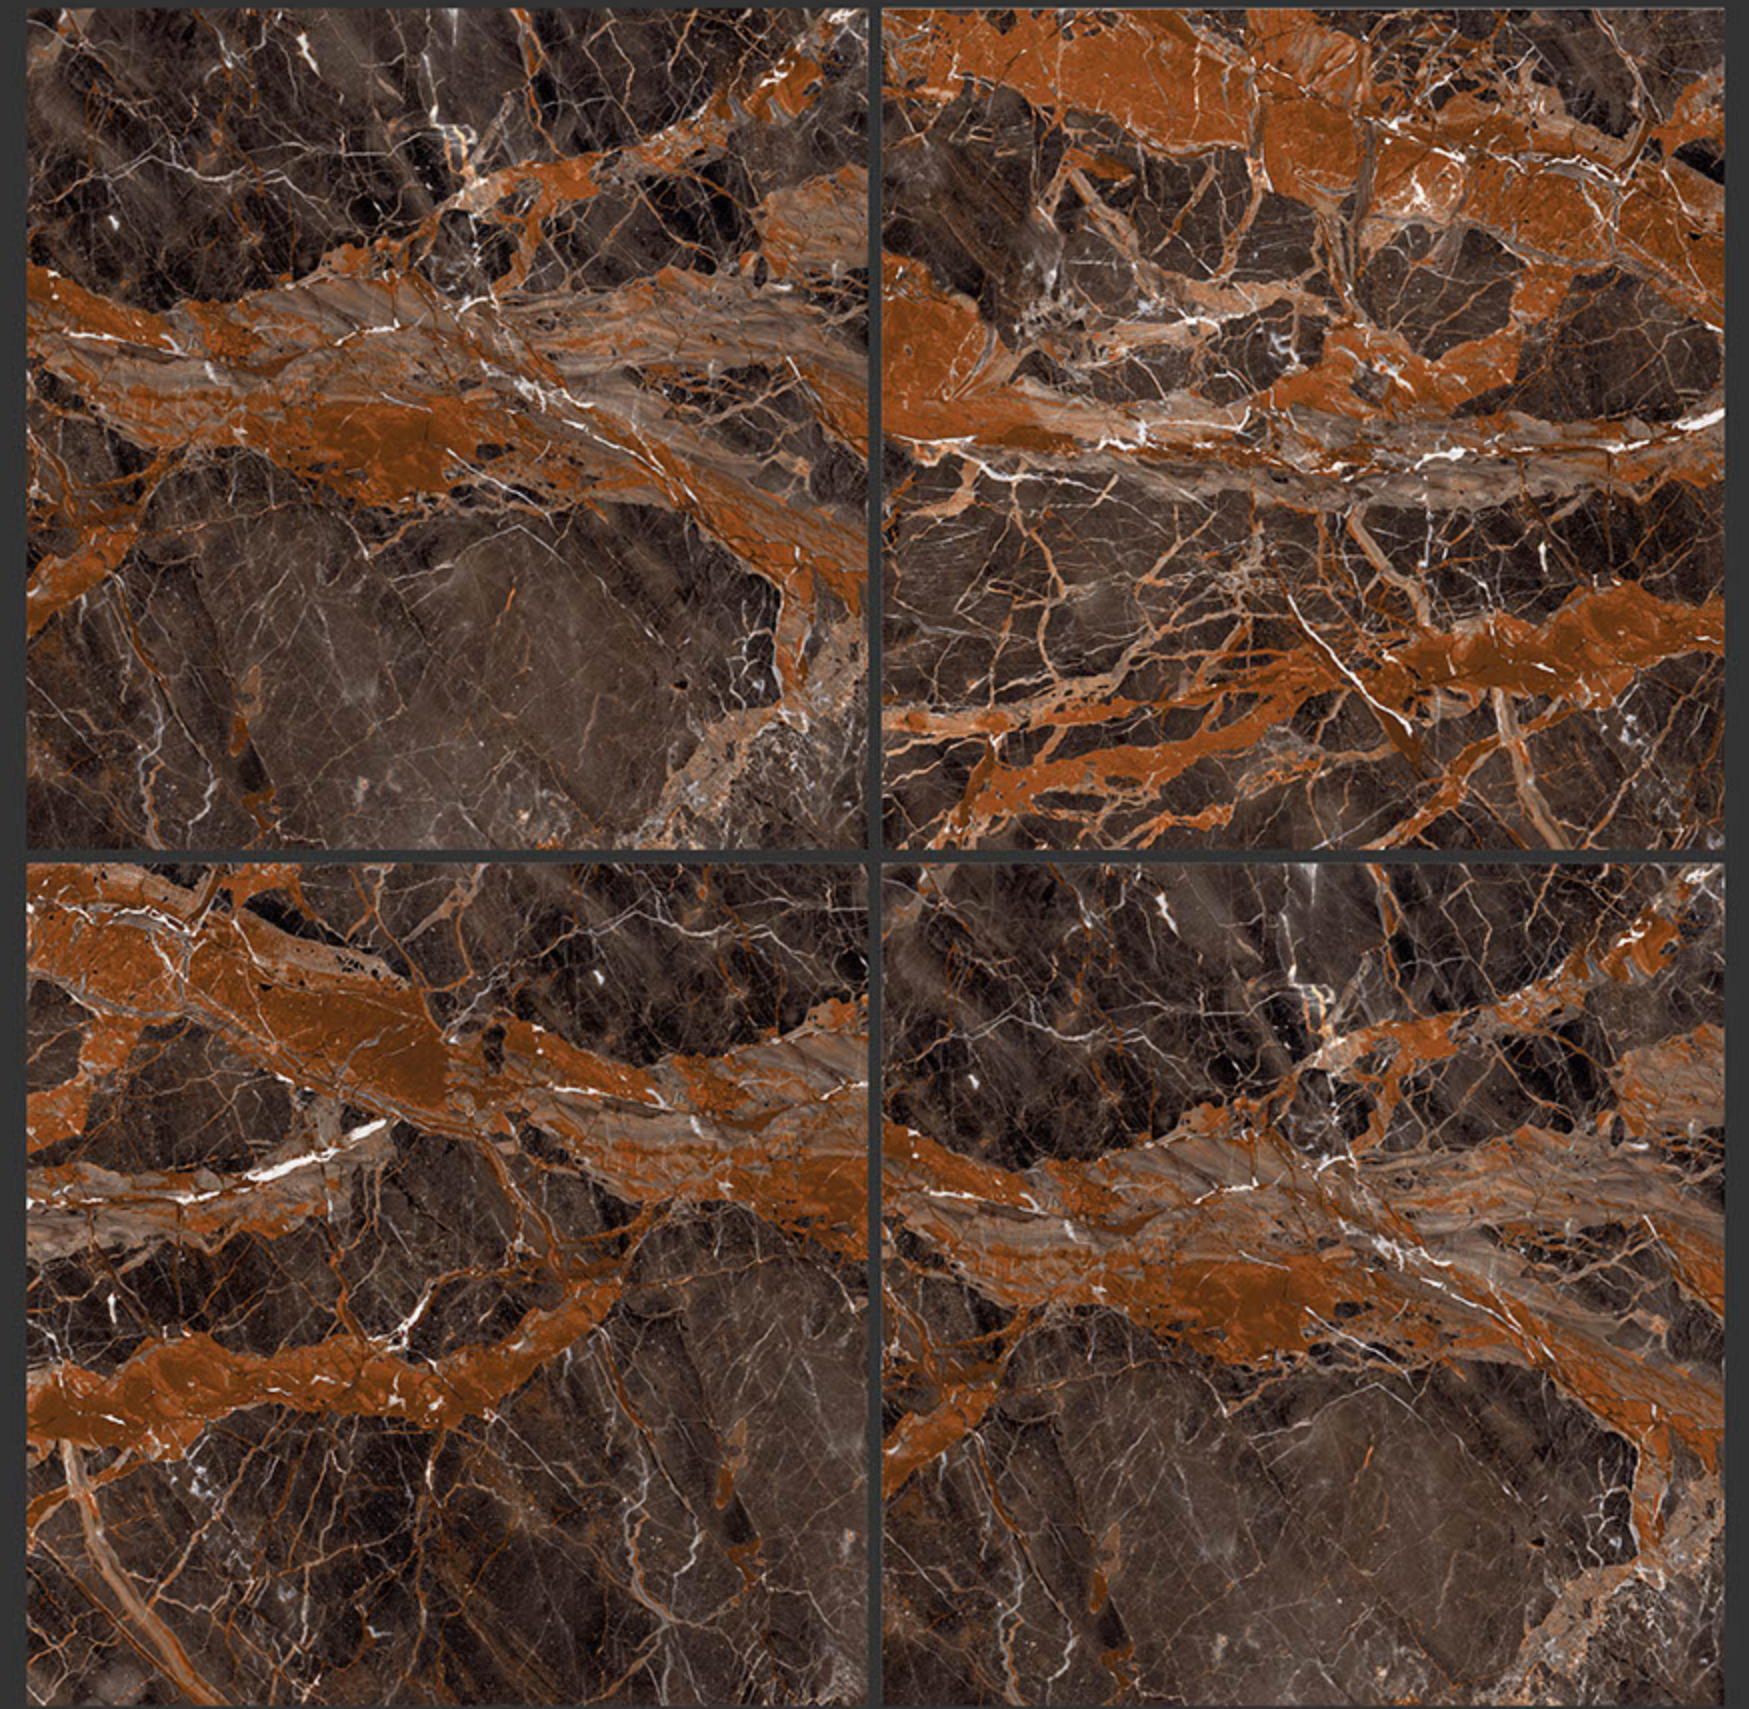

PGVT
800x800MM

HIGH GLOSS FINISH

ESTRADA