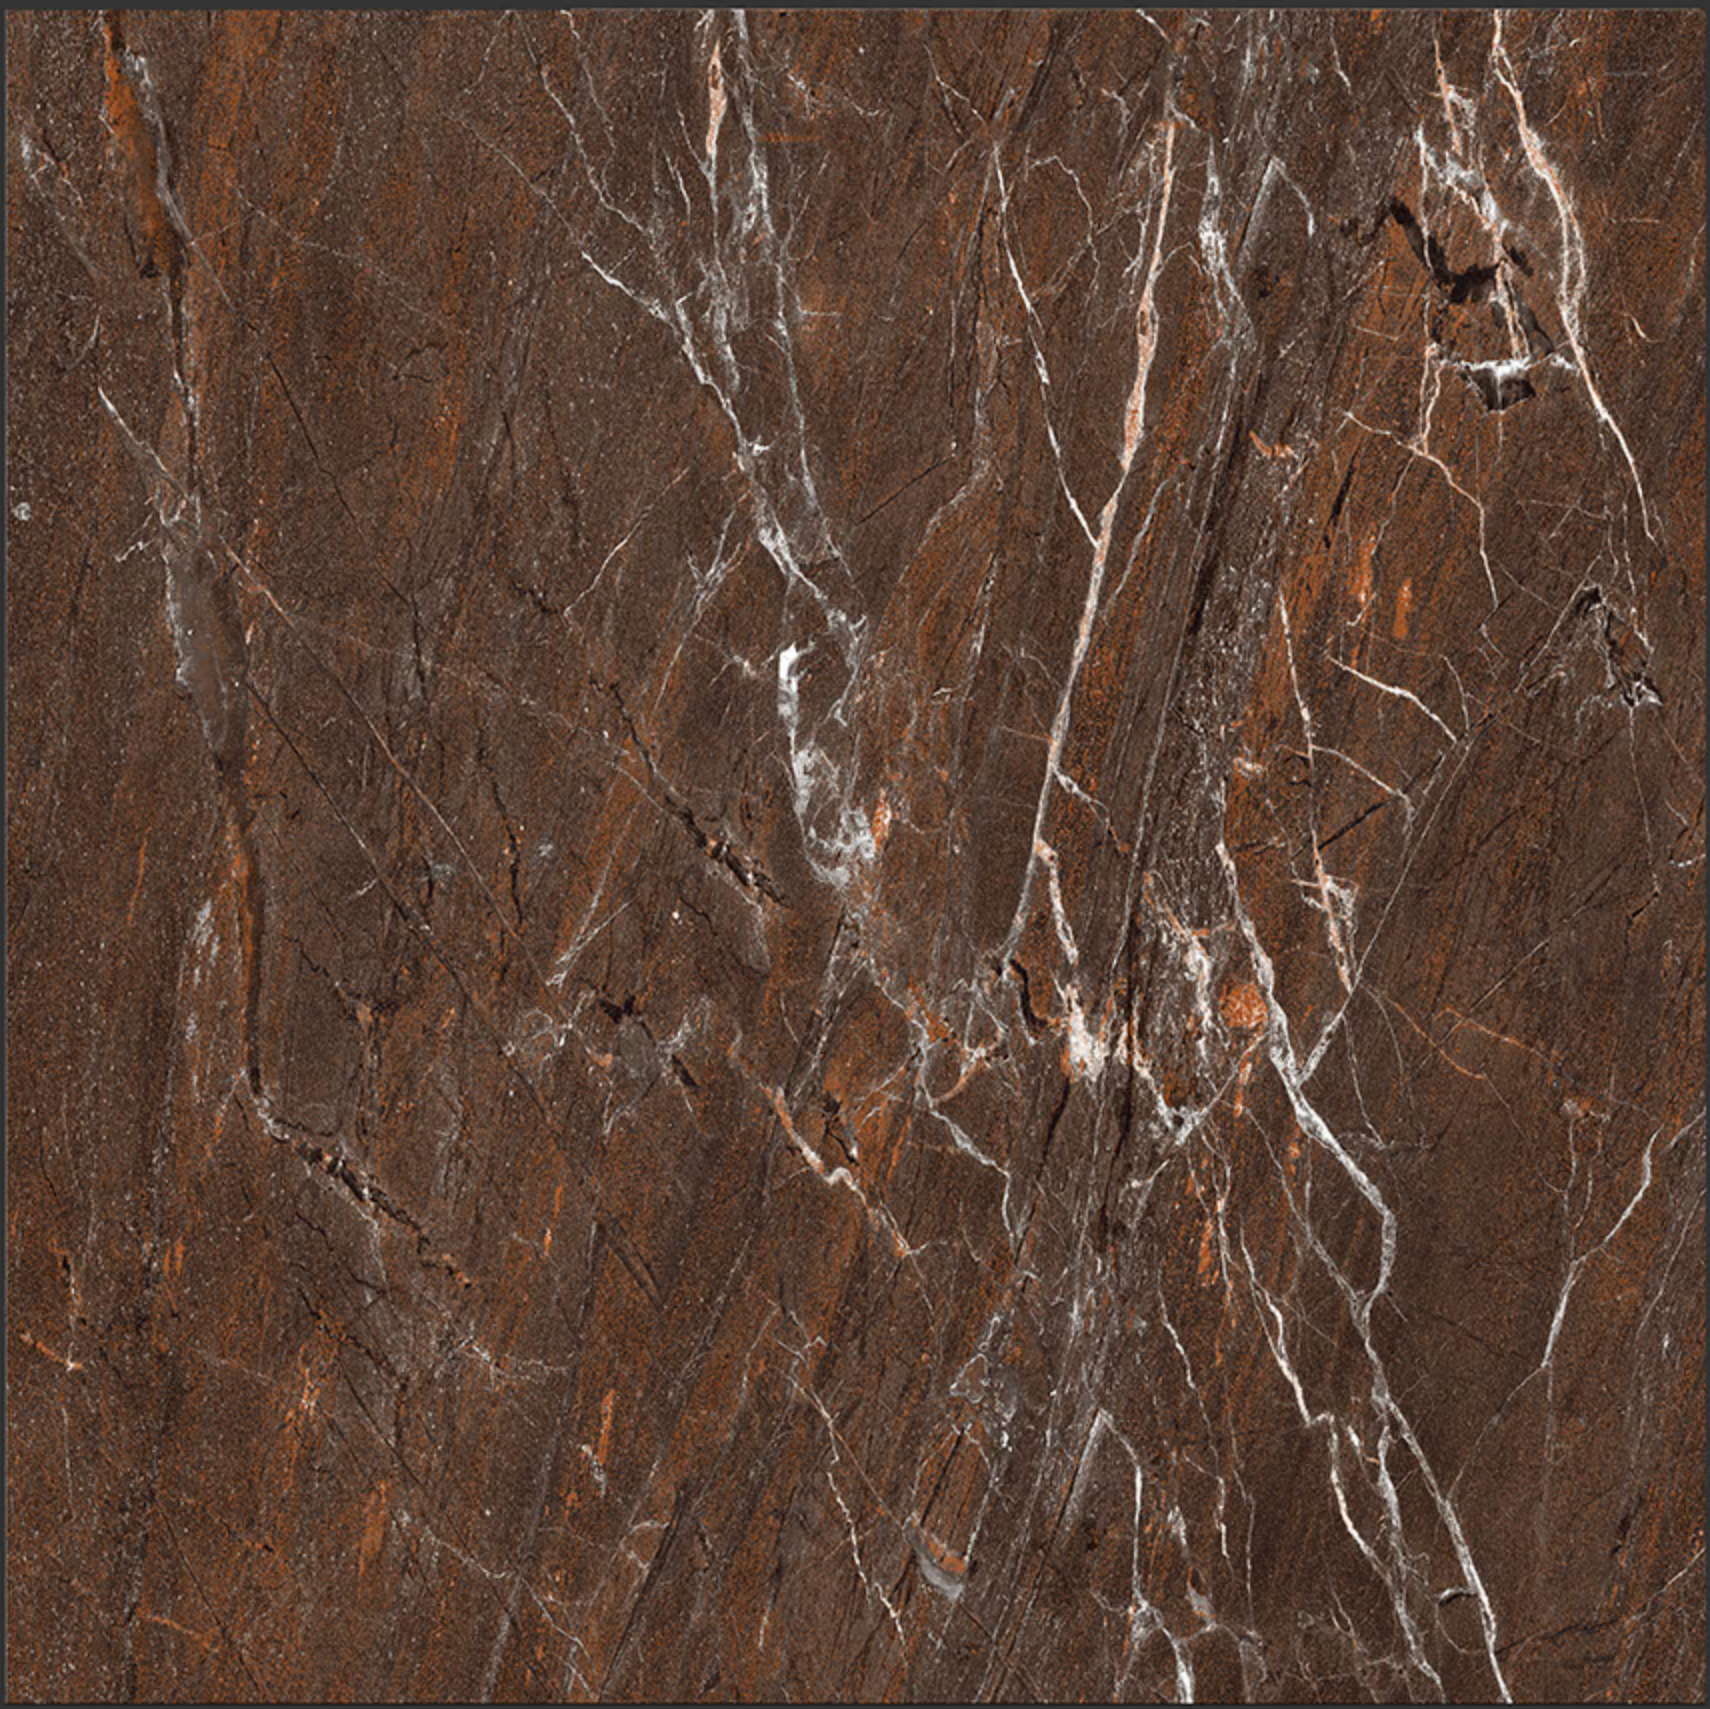

**PGVT
800x800MM**

AP 49

HIGH-GLOSS FINISH

PGVT
800x800MM

AP 50

800x800

RUSTIC FINISH

CEMENTO BEIGE