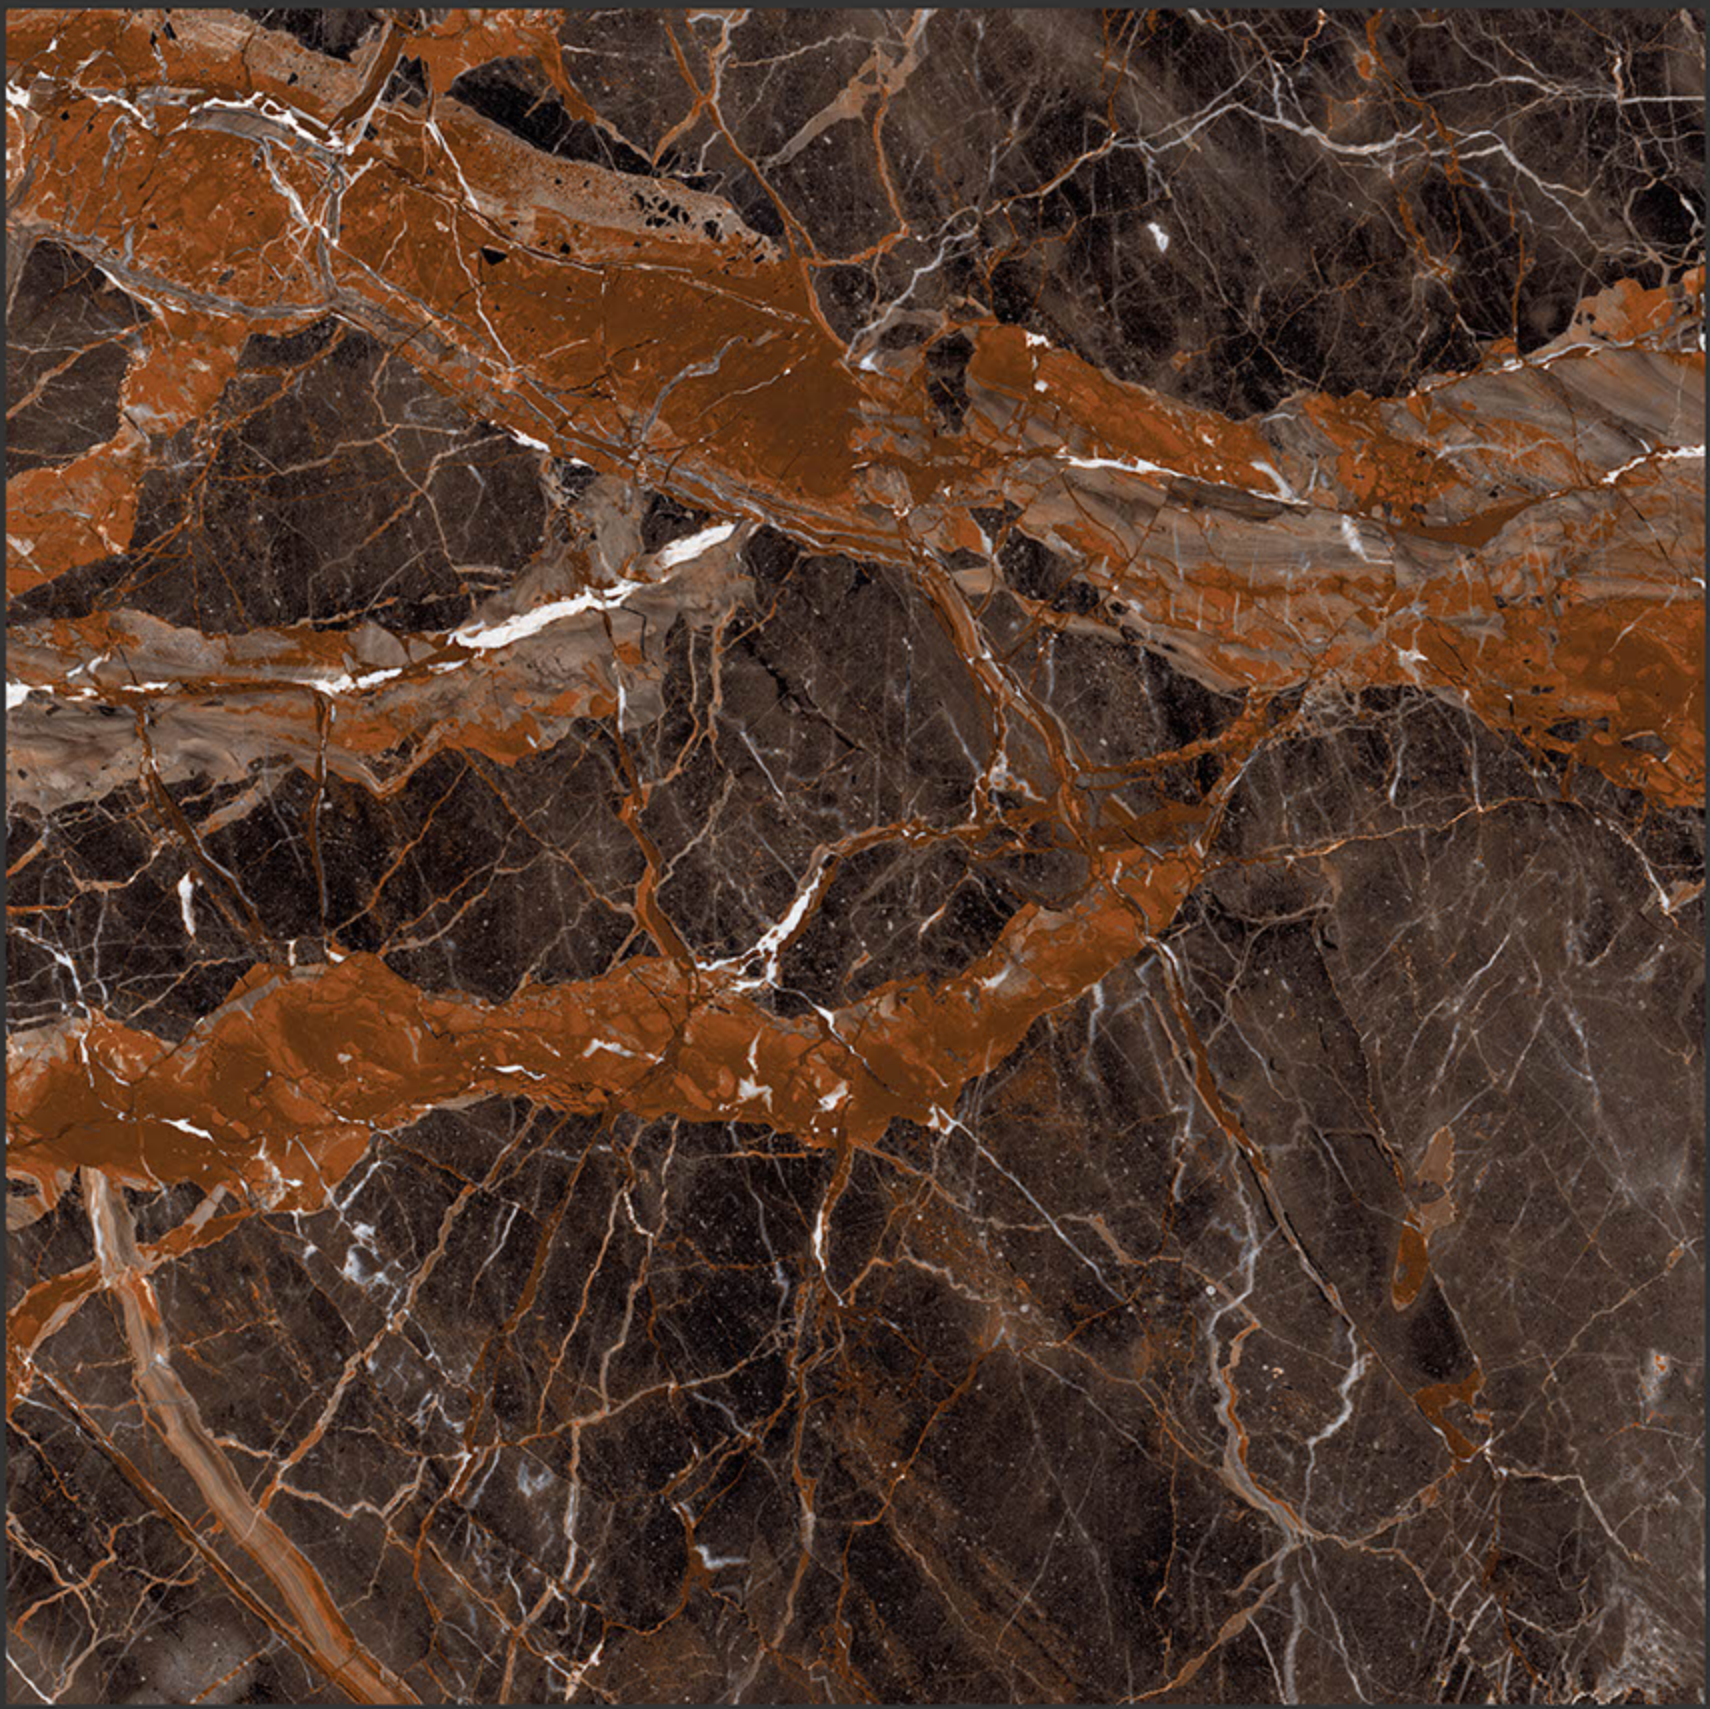

HIGH GLOSS FINISH

BLCK PORTARO

PGVT
800x800MM

HIGH GLOSS FINISH

ESTRADA

ROSS OPERA

HIGH GLOSS FINISH

**PGVT
800x800MM**