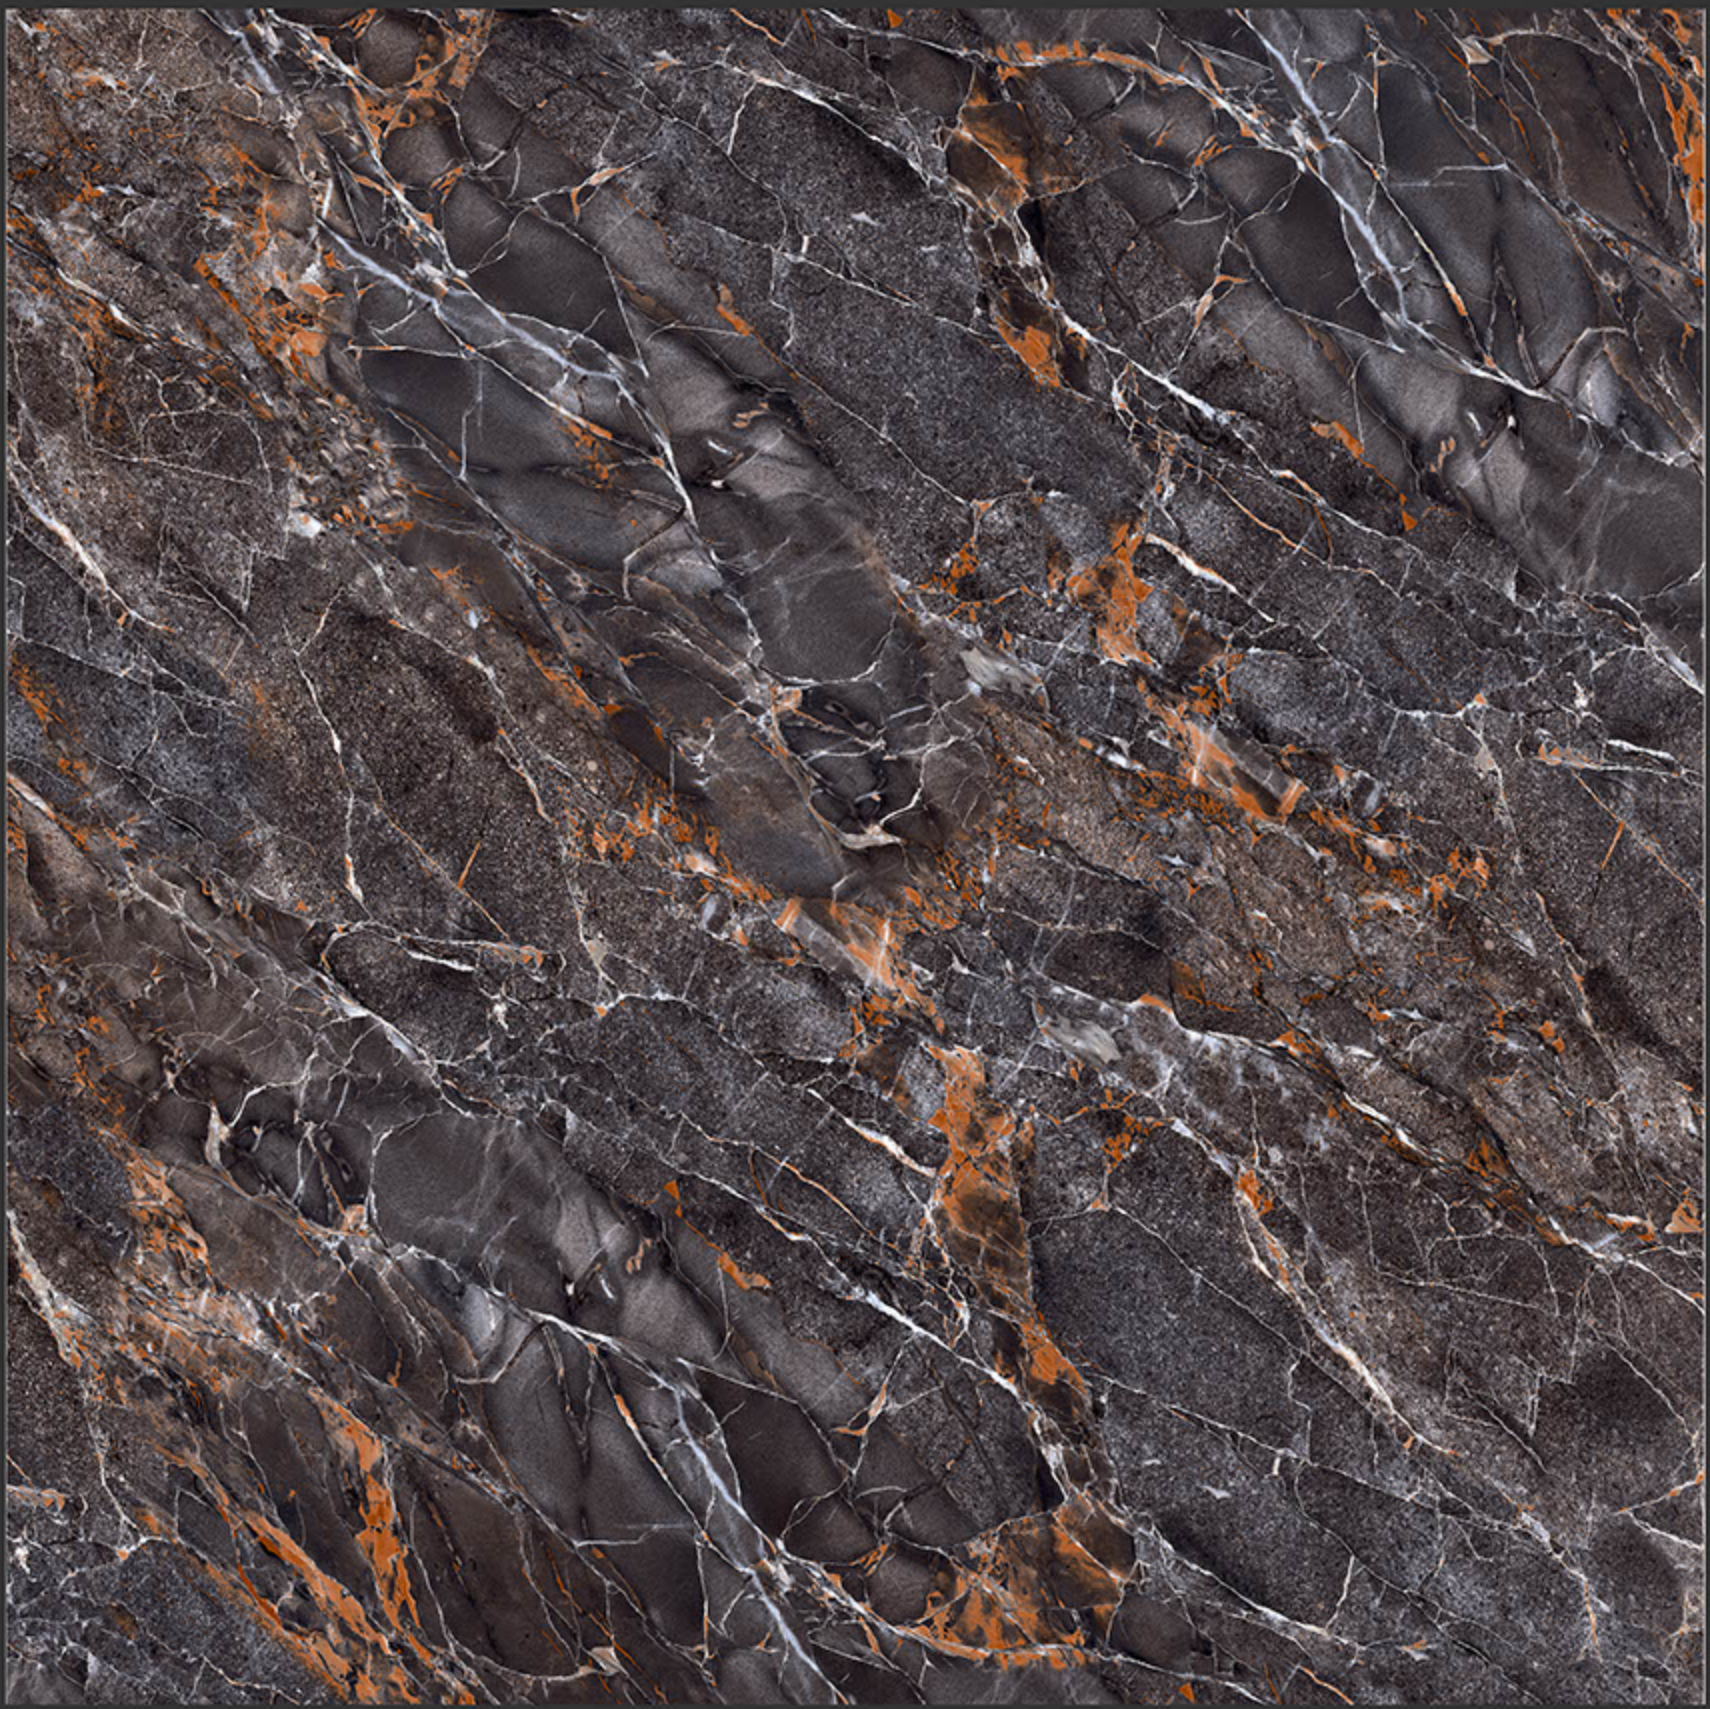

COSMIC GRISS