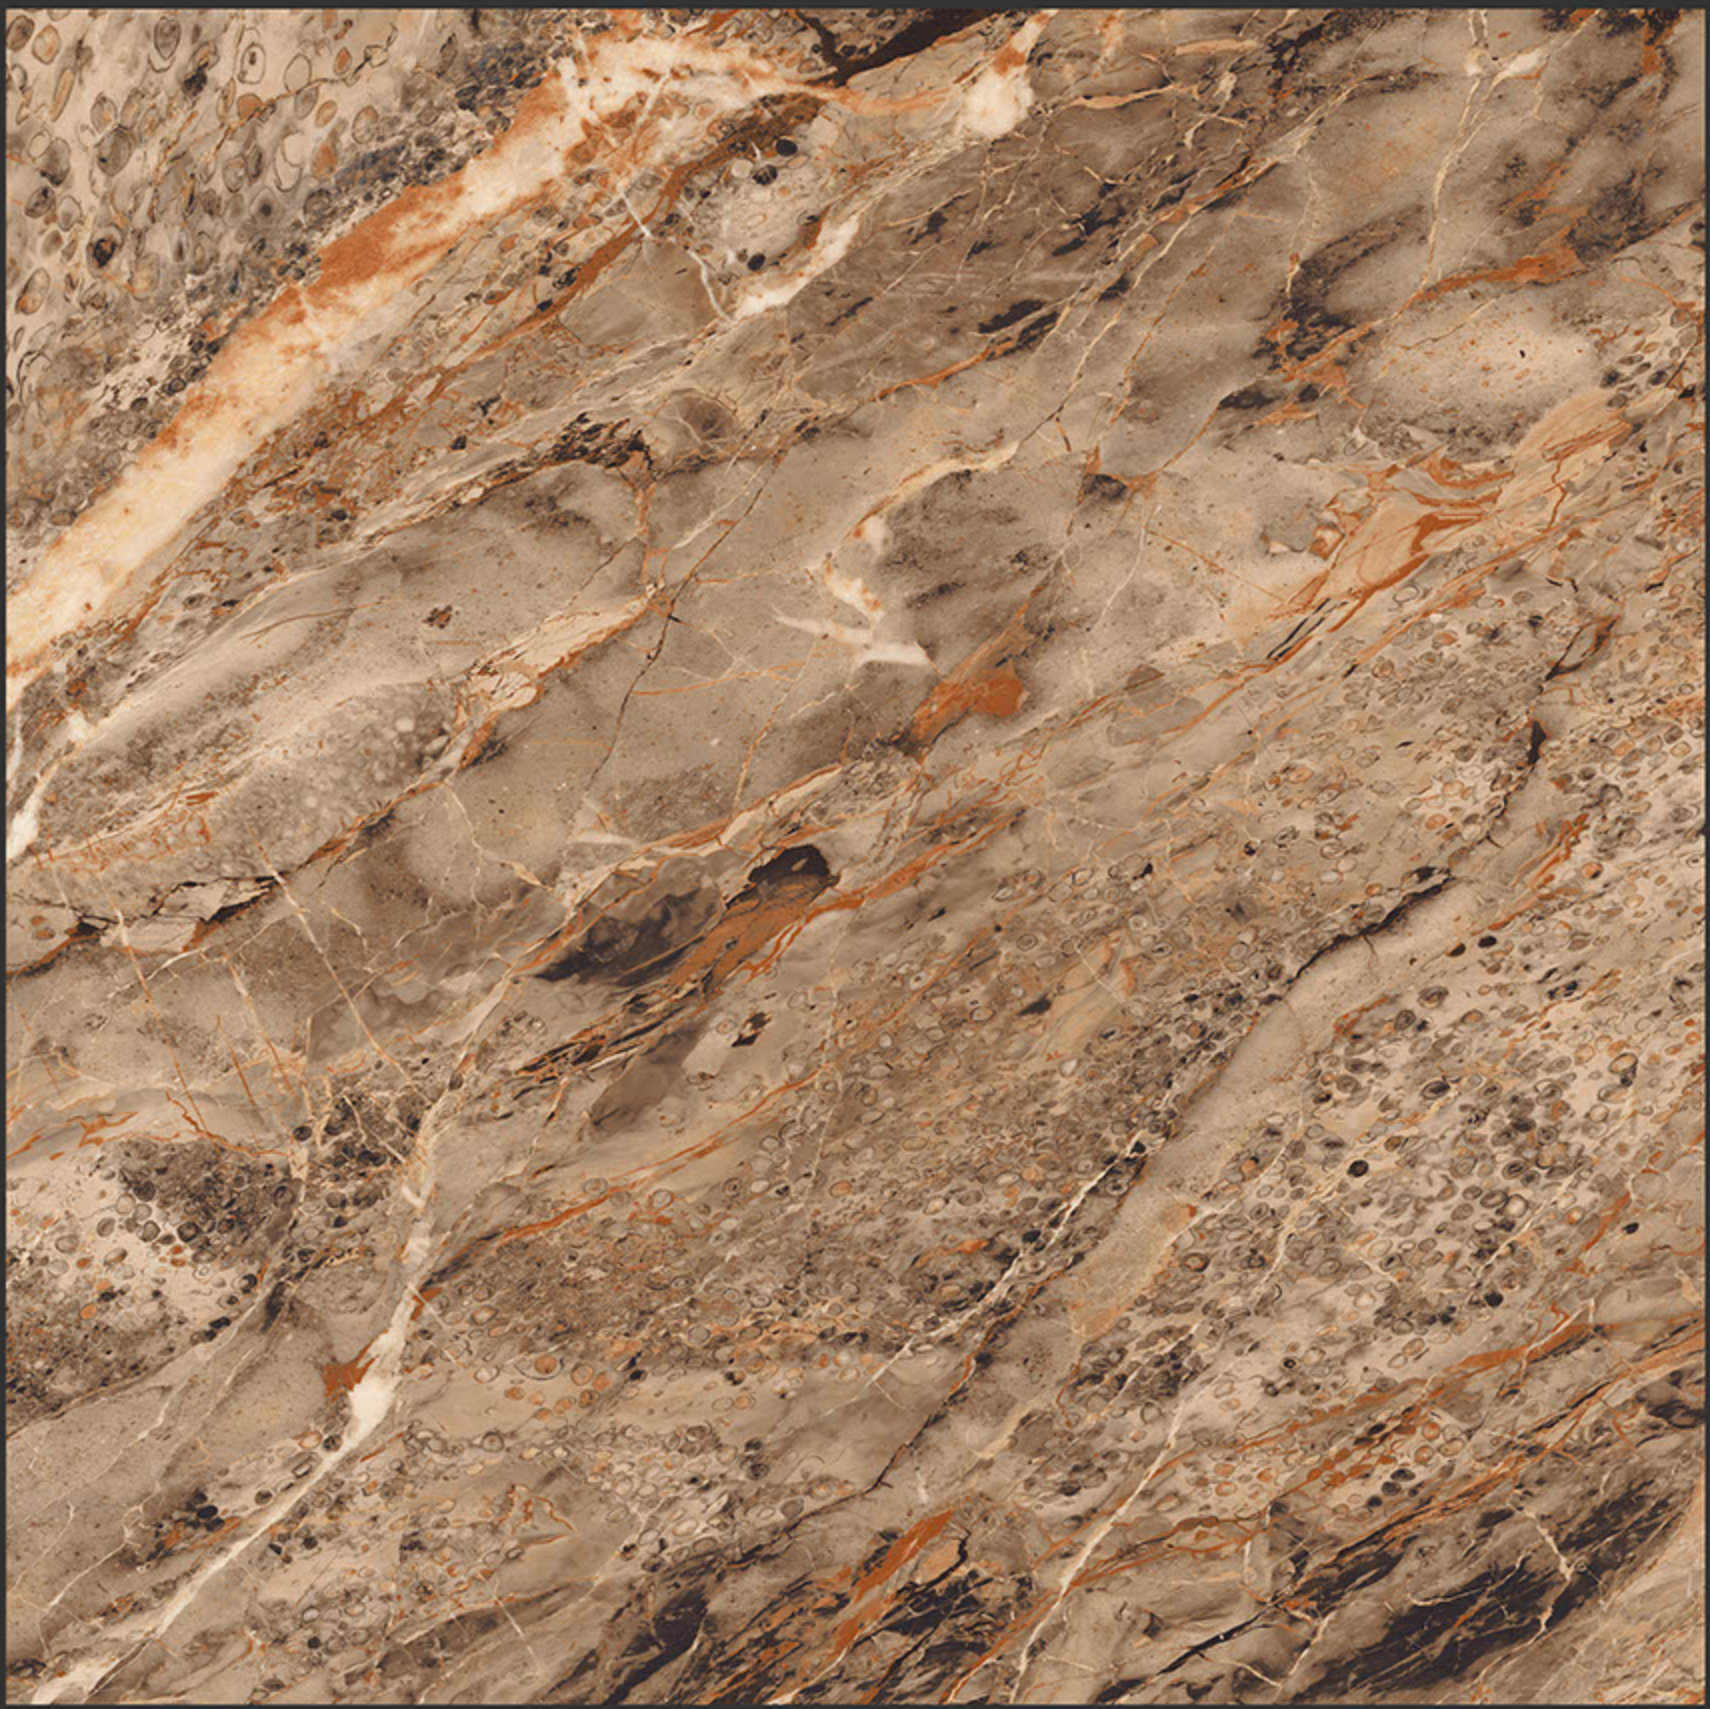

ICE CUBE BLACK

PGVT
800x800MM

HIGH GLOSS FINISH

IMOLA CHARCOLE

HIGH GLOSS FINISH

PGVT
800x800MM

OPERA BROWN

OPERA CHOCO