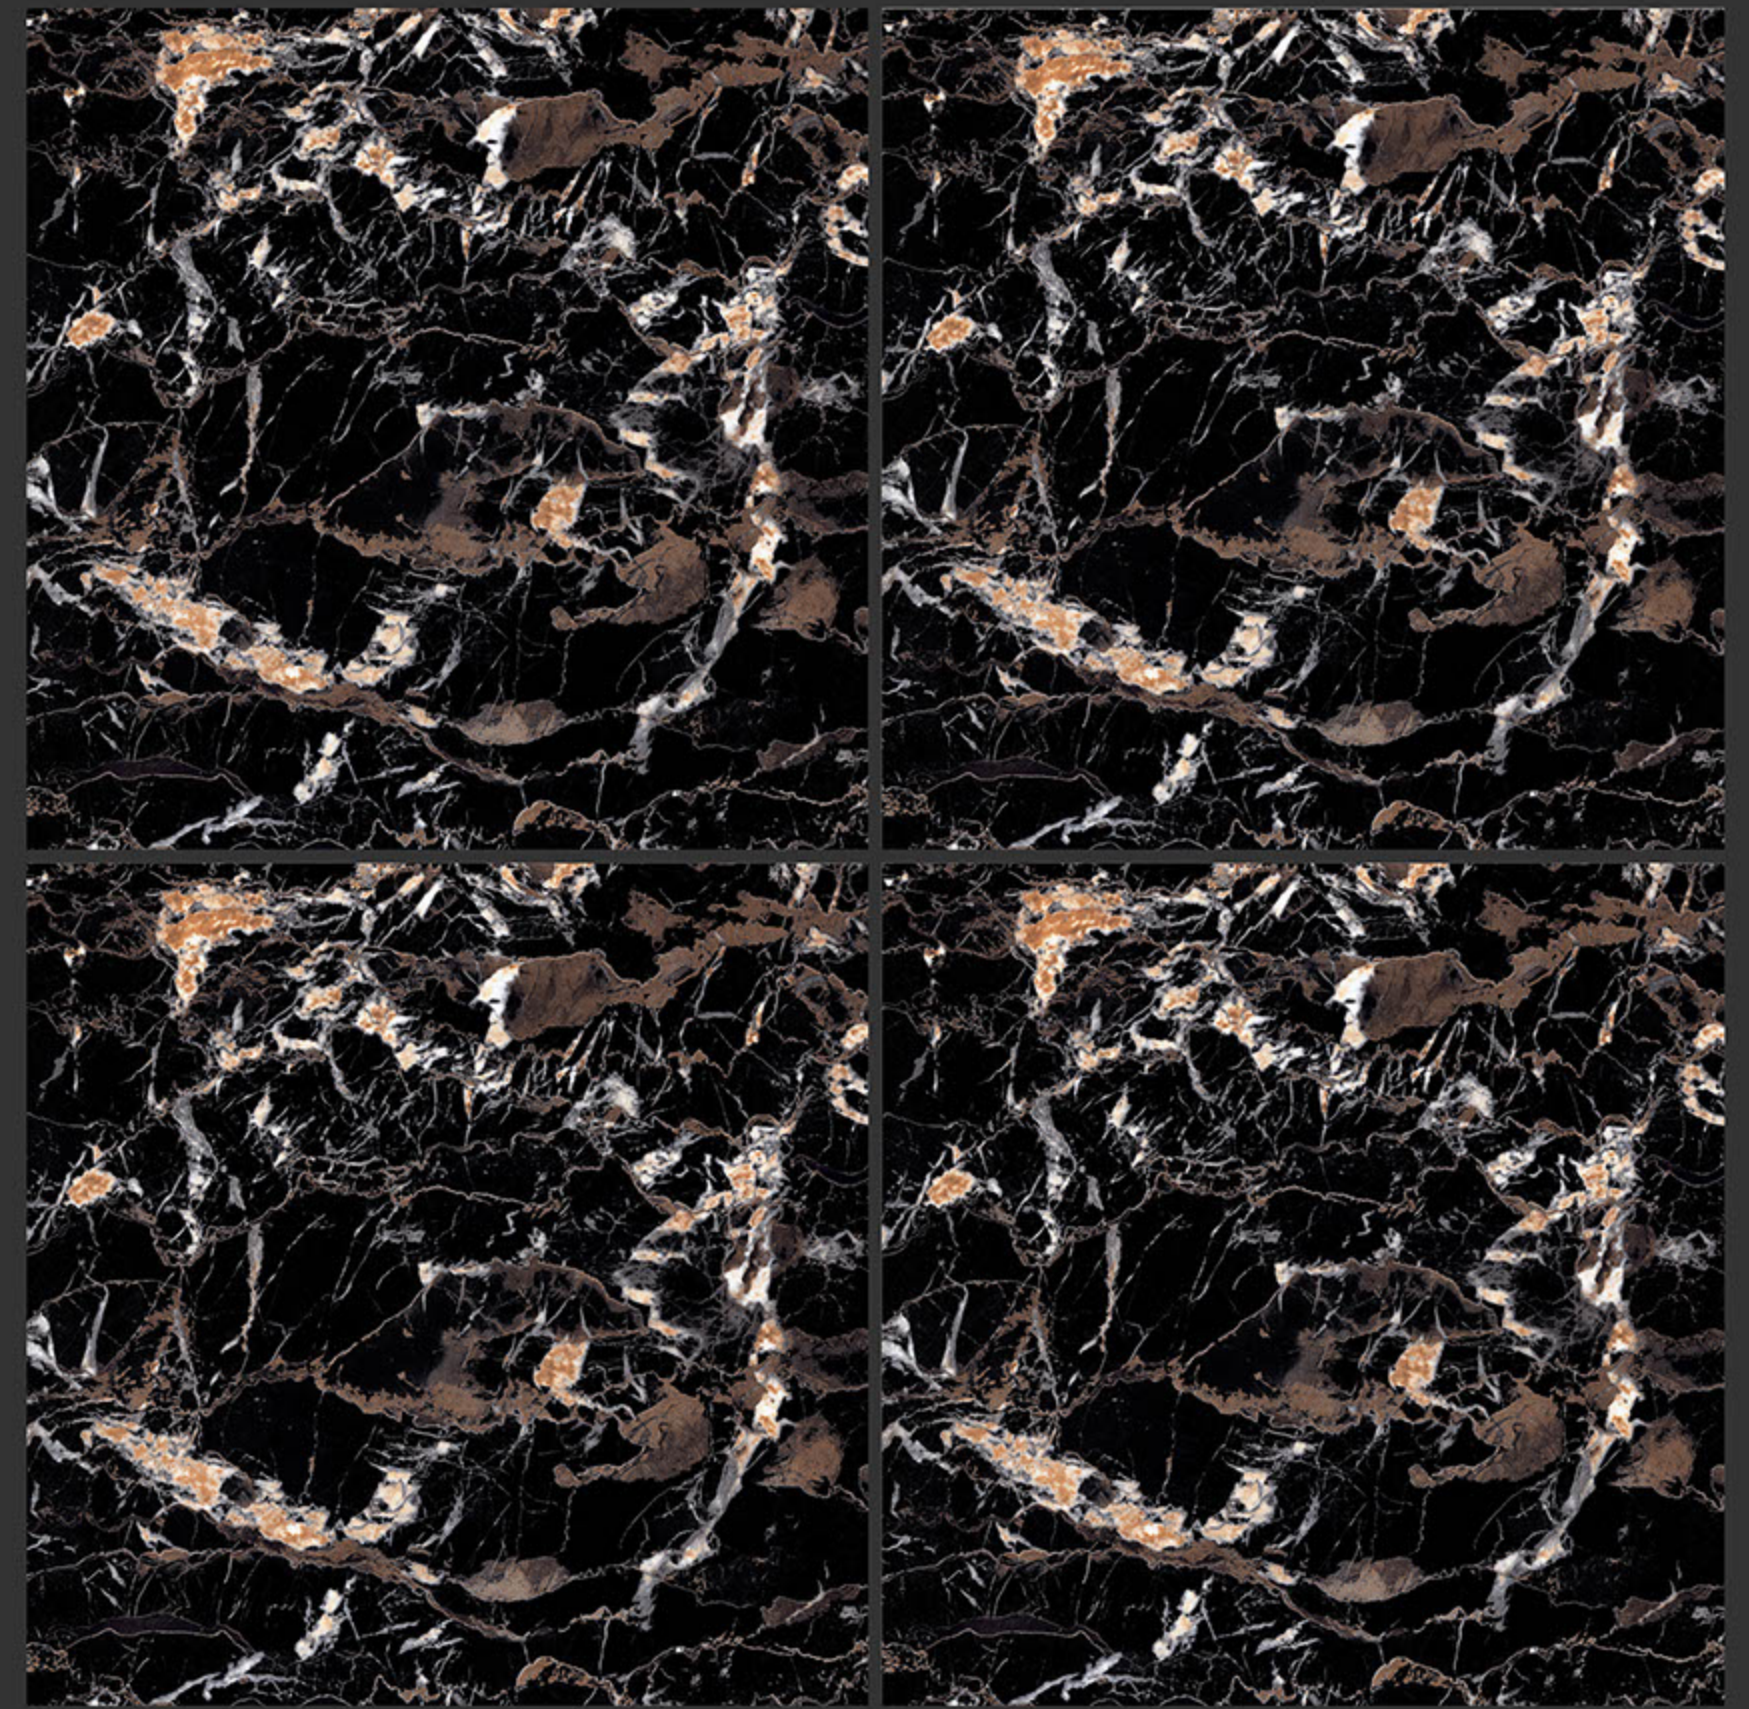

PGVT
800x800MM

HIGH GLOSS FINISH

BLCK PORTARO