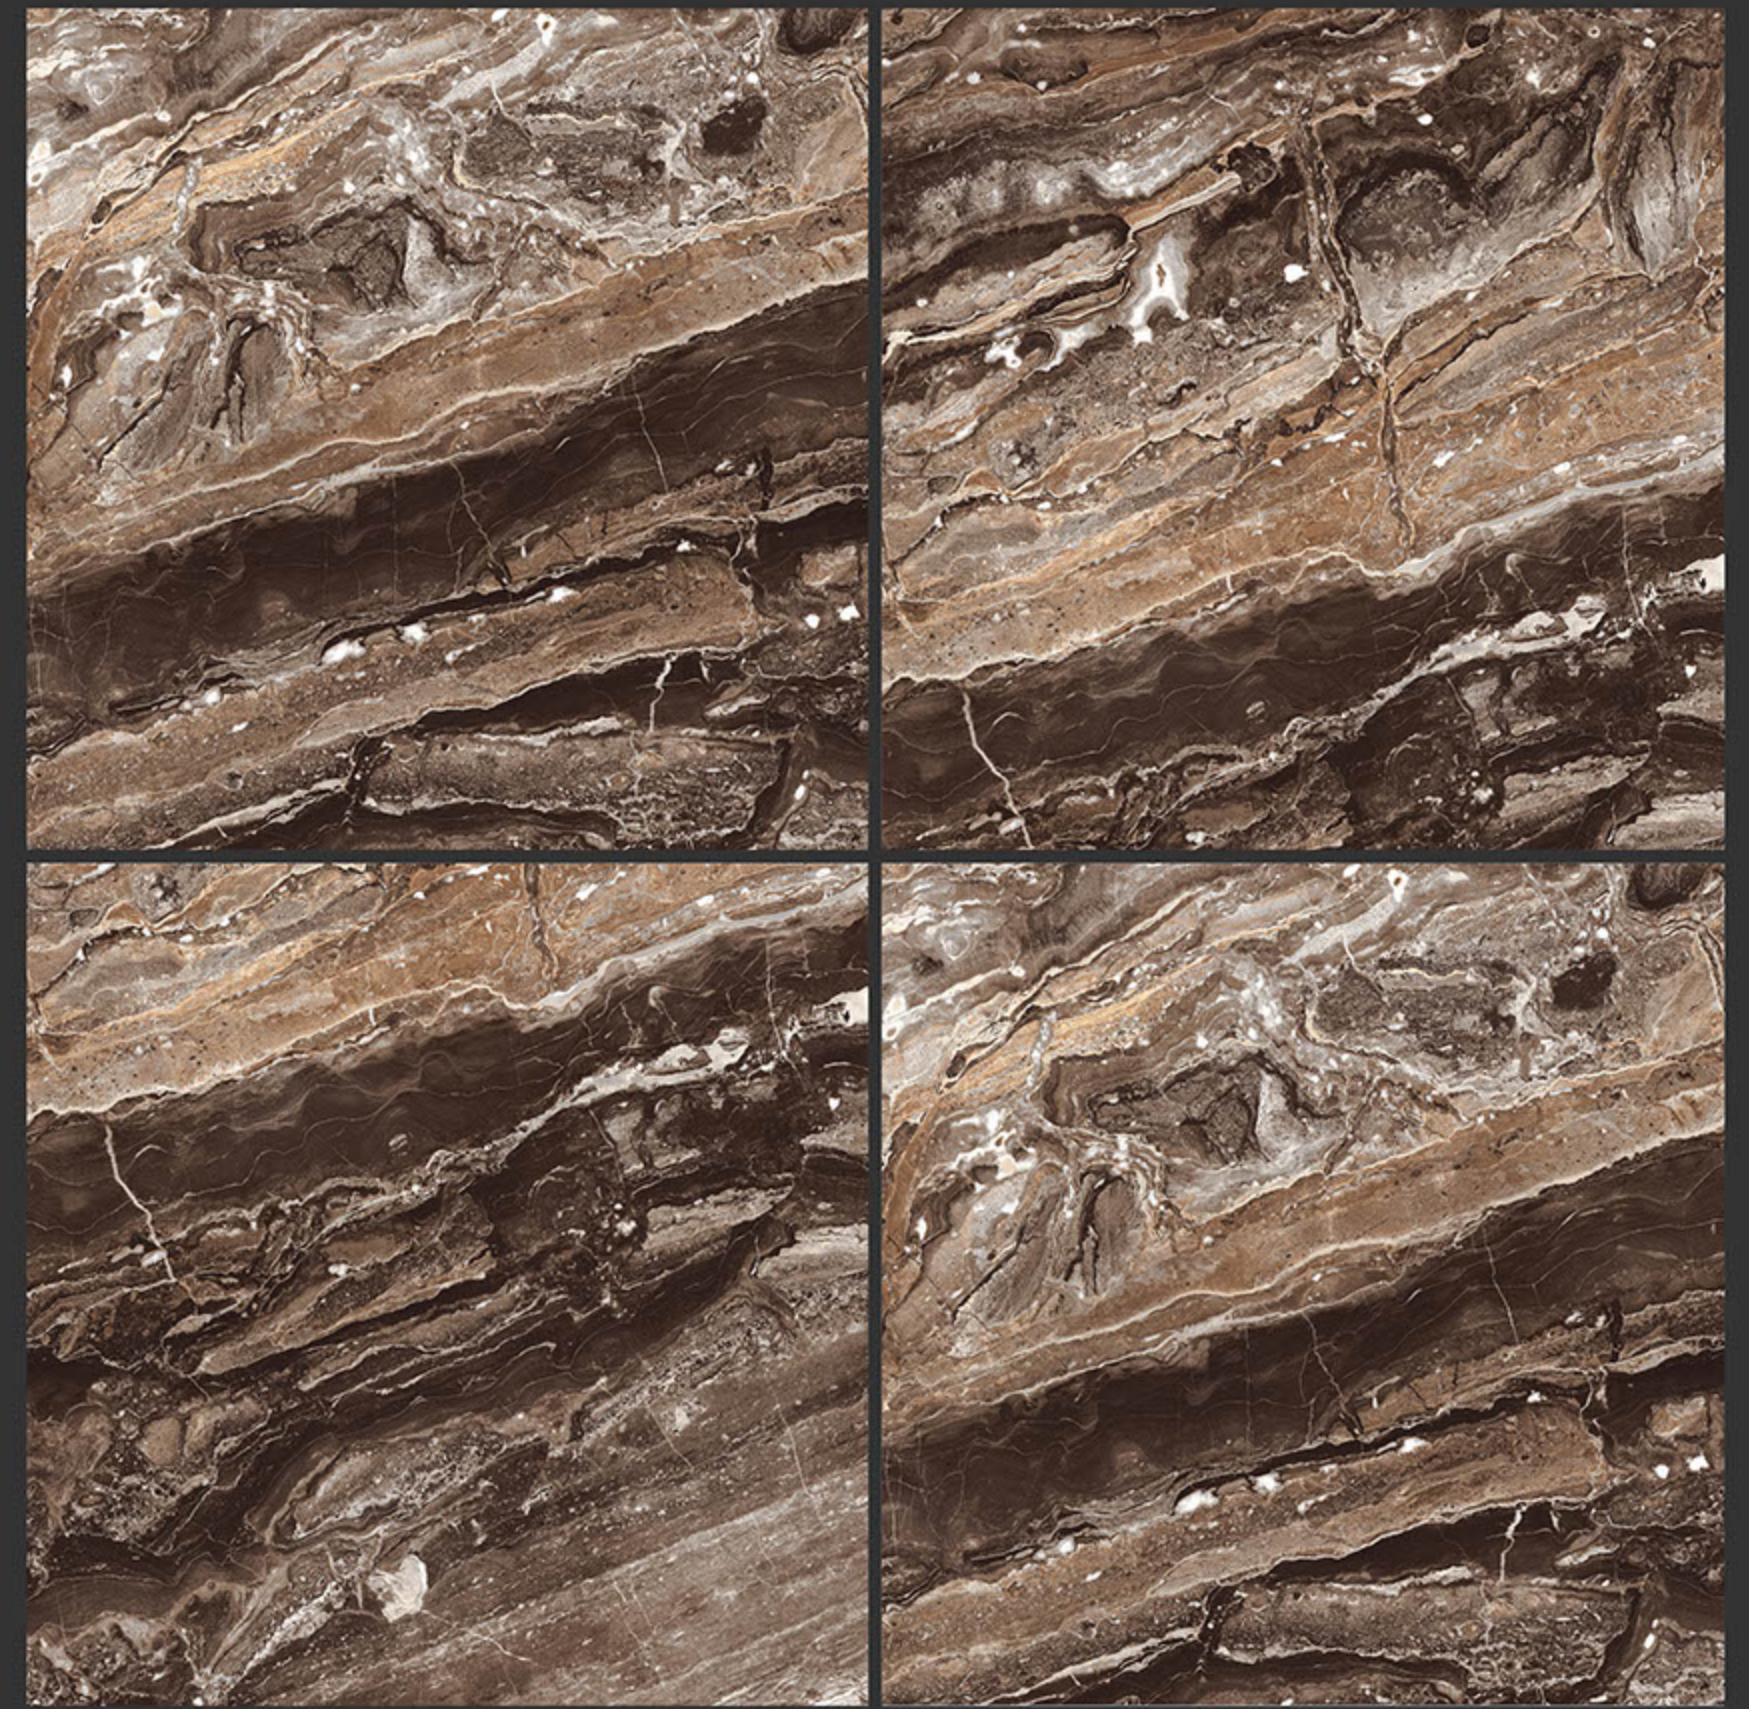

HIGH GLOSS FINISH

**PGVT
800x800MM**