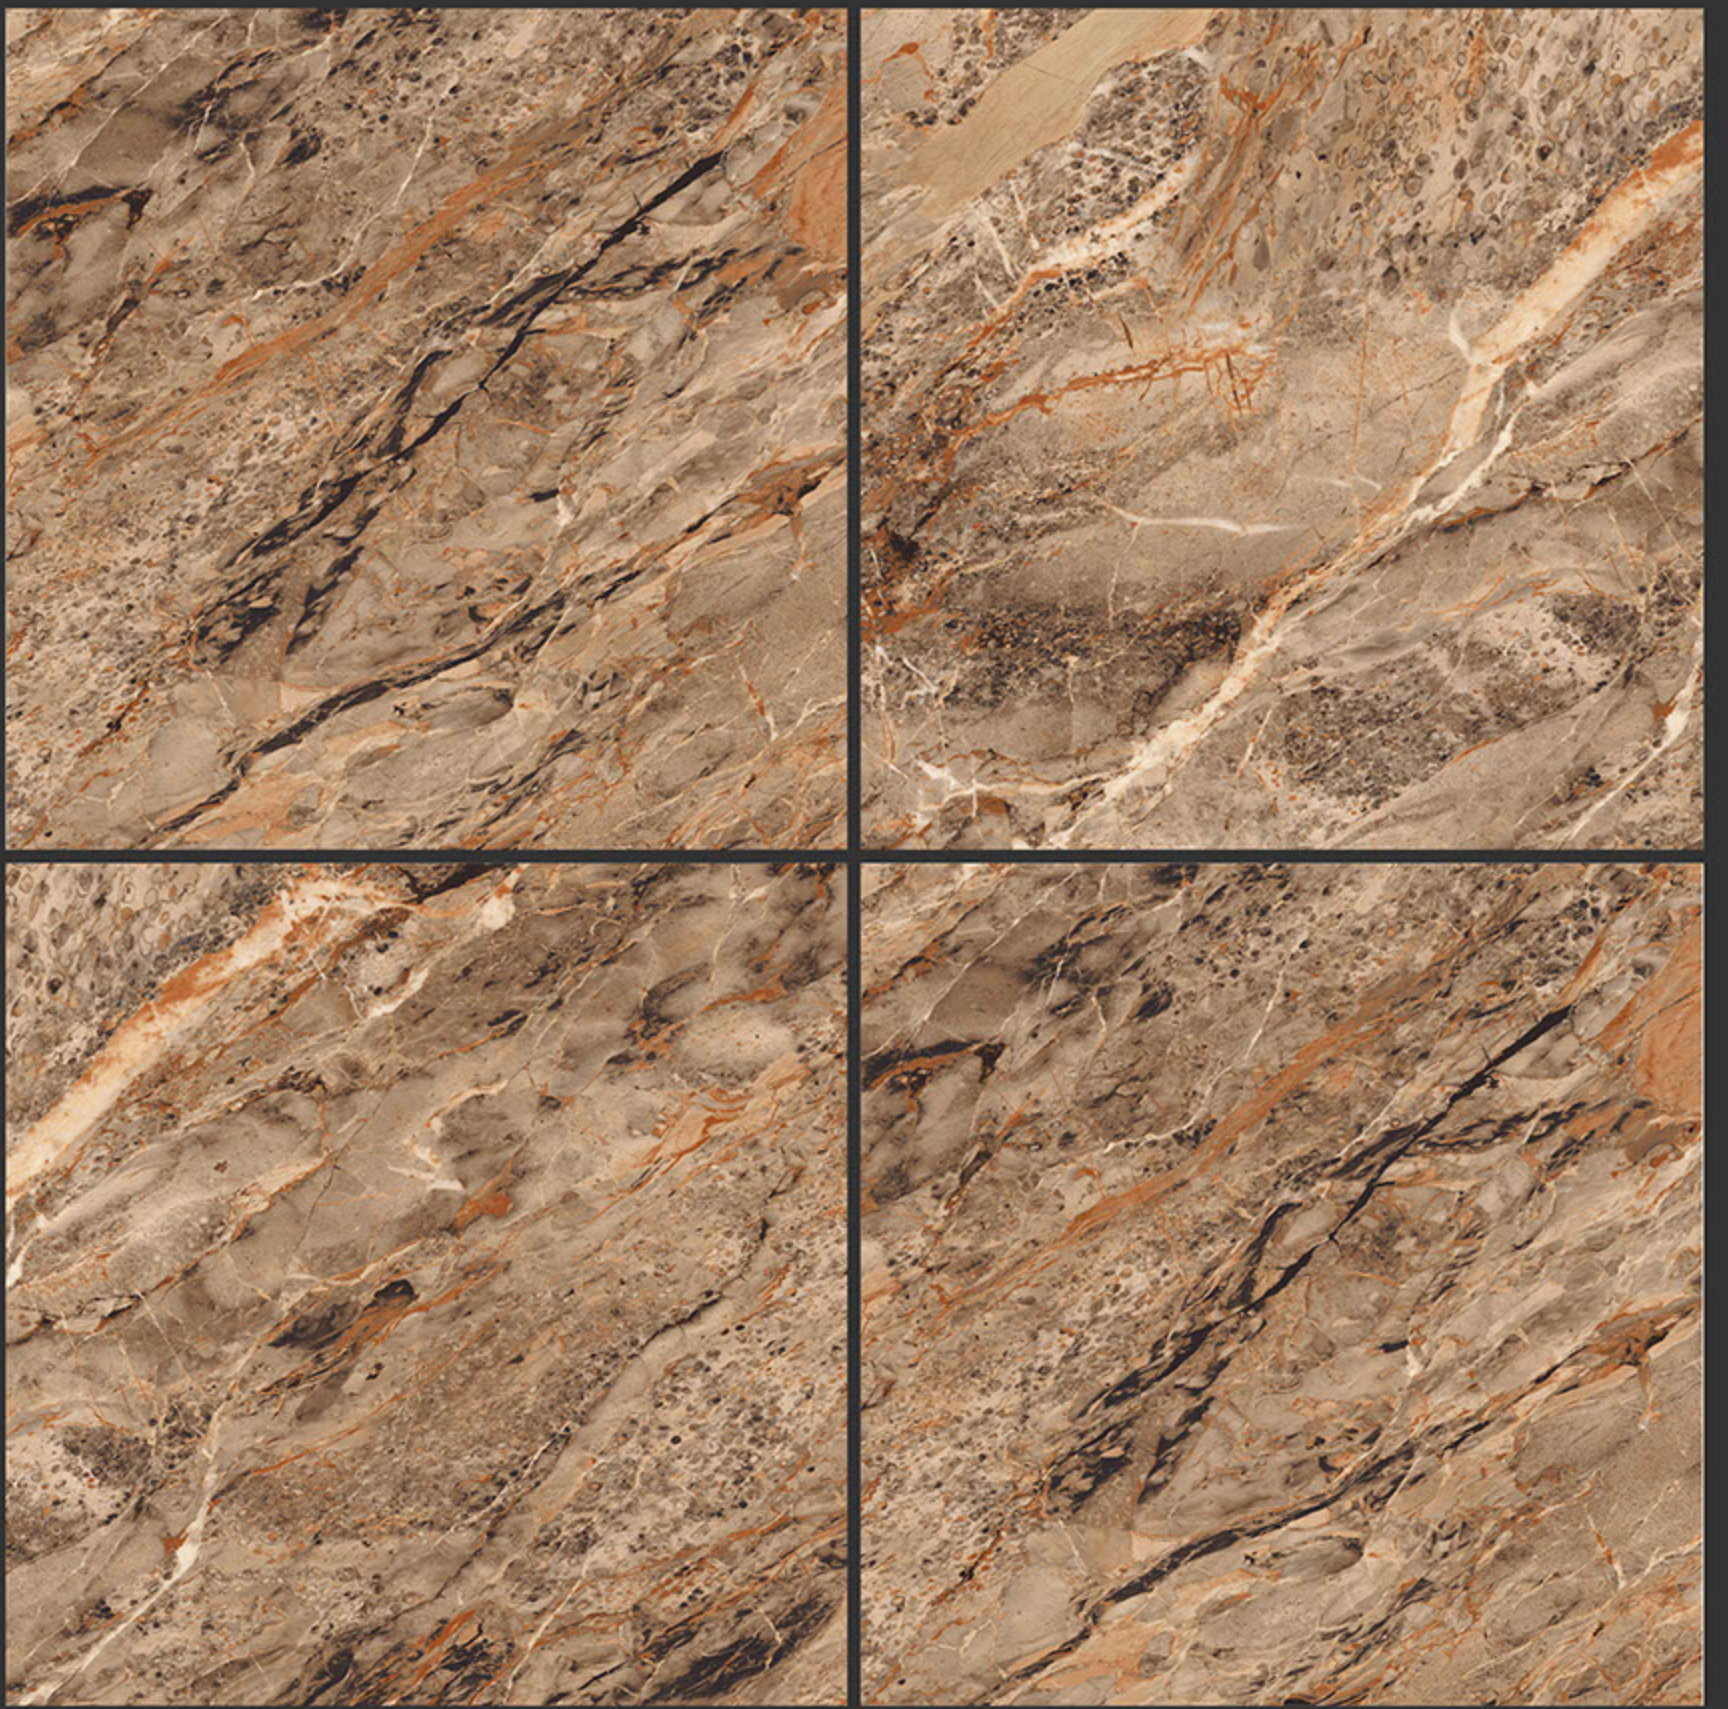

ICE CUBE BLACK

PGVT
800x800MM

HIGH GLOSS FINISH

IMOLA CHARCOLE

HIGH GLOSS FINISH

PGVT
800x800MM

OPERA BROWN

OPERA CHOCO