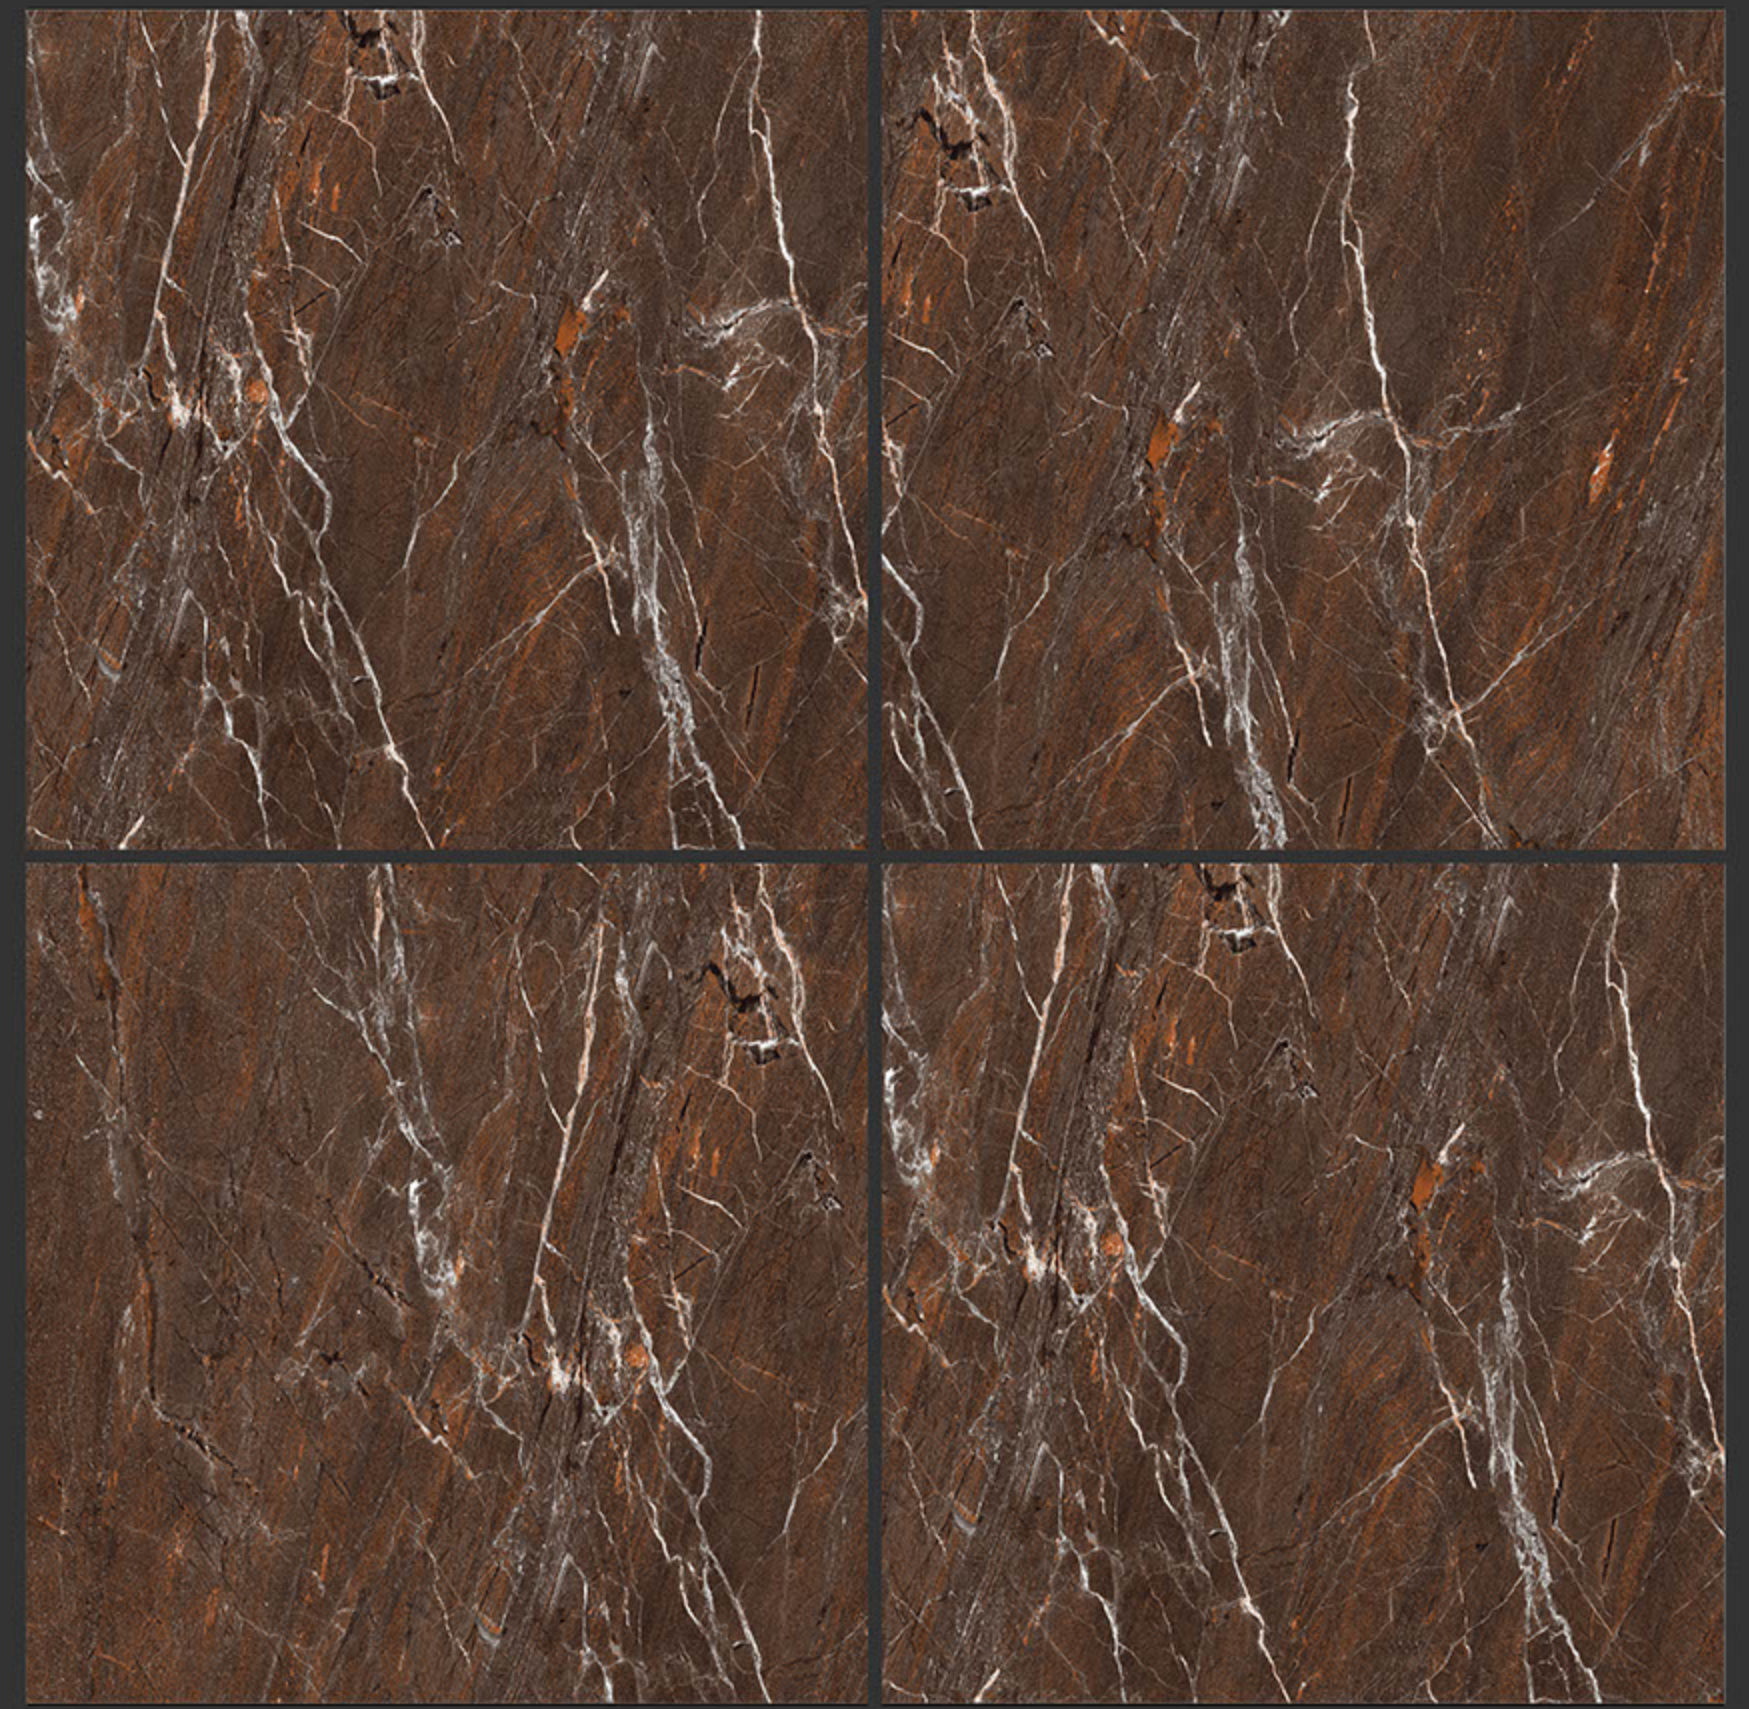

**PGVT
800x800MM**

AP 49

HIGH-GLOSS FINISH

PGVT
800x800MM

AP 50

800x800

RUSTIC FINISH

CEMENTO BEIGE