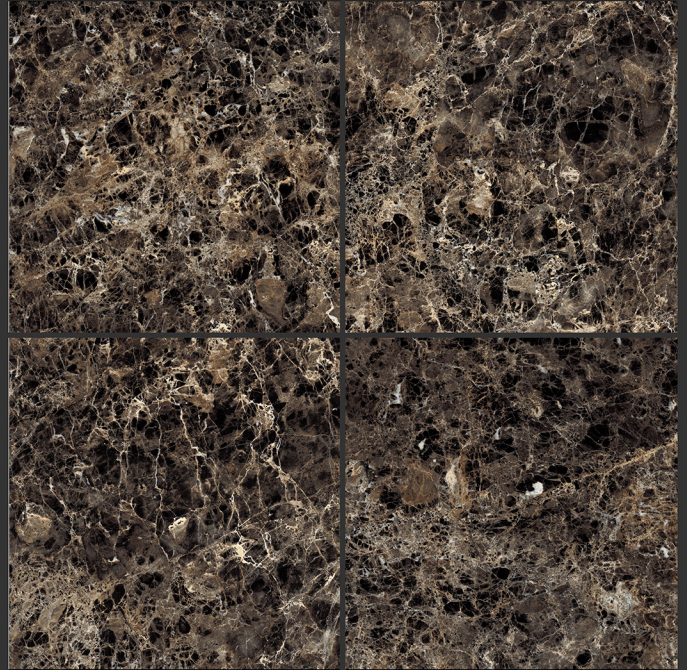

HIGH-GLOSS FINISH

**PGVT
800x800MM**