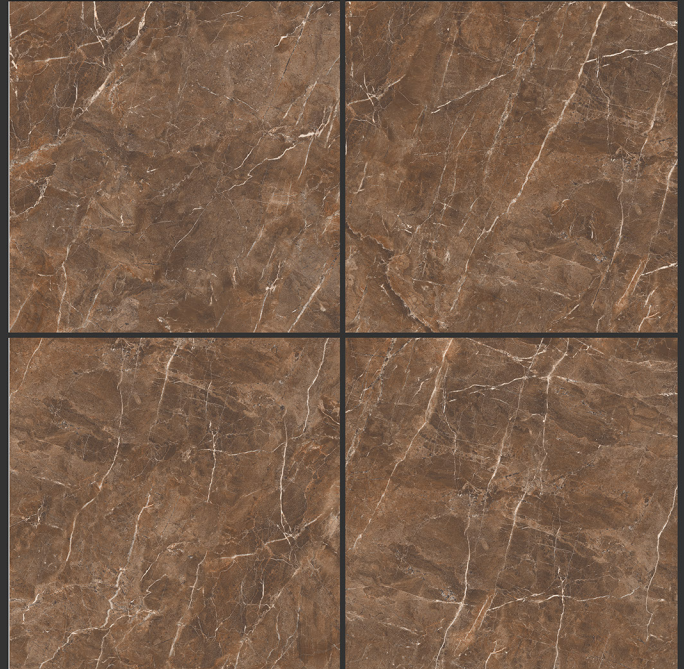

**PGVT
800x800MM**

PIETRA BROWN

HIGH GLOSSY FINISH

**PGVT
800x800MM**

KENYA NERO

HIGH-GLOSS FINISH

**PGVT
800x800MM**

AP 45