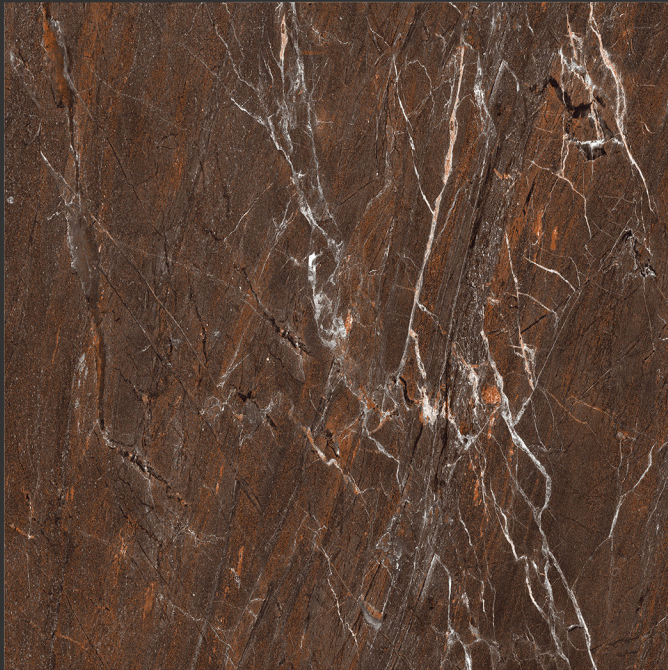

AP 48

HIGH-GLOSS FINISH

**PGVT
800x800MM**

AP 49

HIGH-GLOSS FINISH

**PGVT
800x800MM**

AP 50

HIGH-GLOSS FINISH