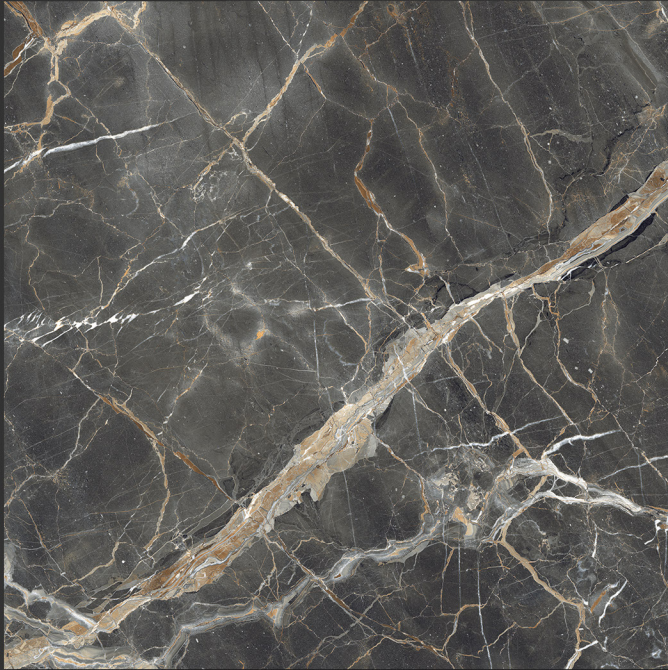

SIMPUS NERO