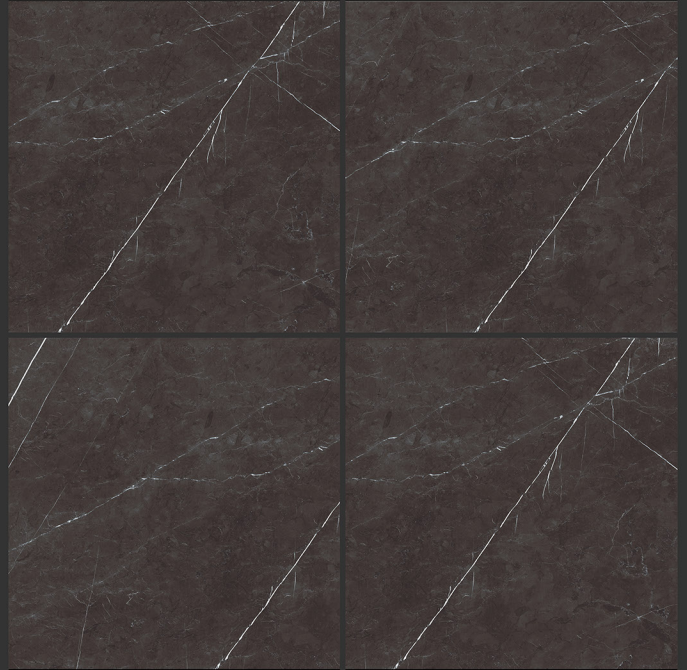

HIGH GLOSSY FINISH

PGVT
800x800MM