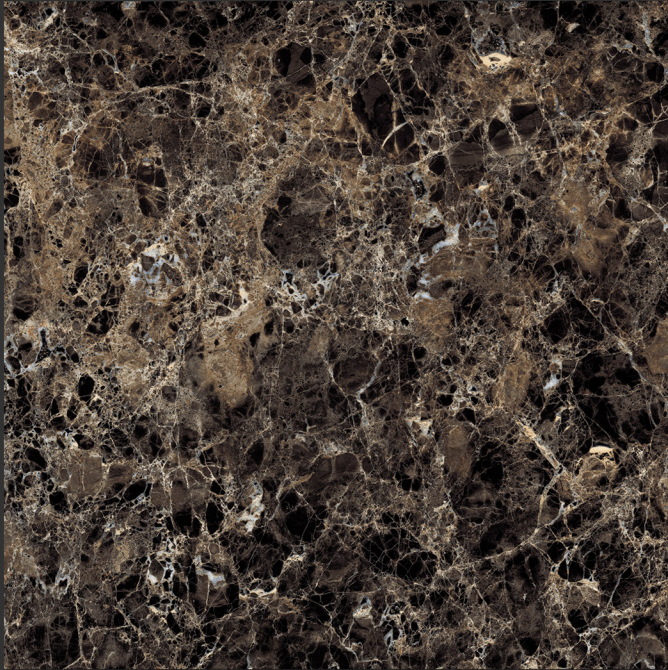

**PGVT
800x800MM**

Sefia Nero

HIGH-GLOSS FINISH

**PGVT
800x800MM**

HIGH-GLOSS FINISH

PGVT
800x800MM

Elegant Nero

BRAWD EMPERADORA