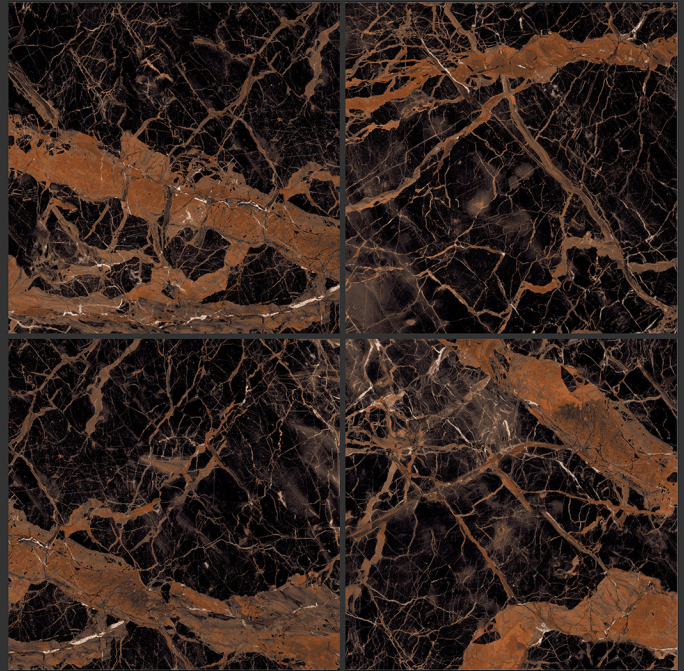

**PGVT
800x800MM**

Carolina_Tiger_Big

HIGH-GLOSS FINISH

**PGVT
800x800MM**

Marco Polo

HIGH-GLOSS FINISH

**PGVT
800x800MM**

Emperador Domas