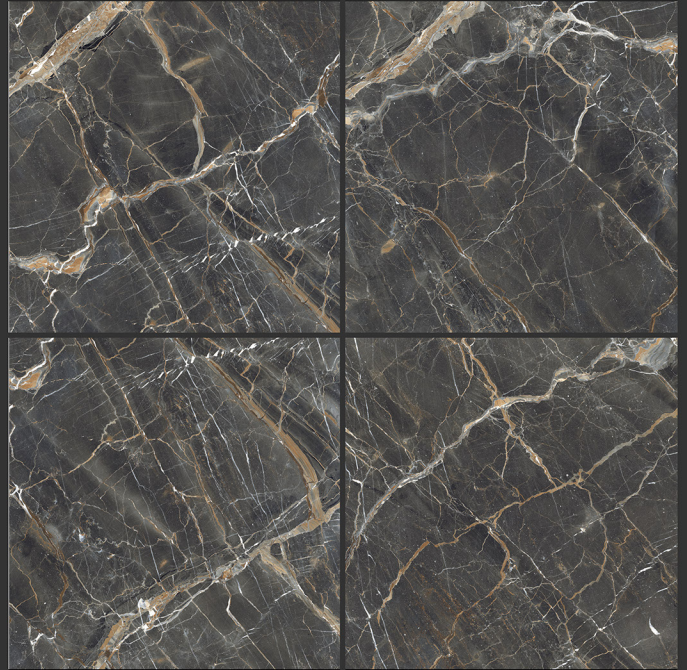

800x800 SOFT RUSTIC FINISH

Barkly Scarlet

SOFT RUSTIC FINISH

**PGVT
800x800MM**

Barkly Scarlet

SOFT RUSTIC FINISH

**PGVT
800x800MM**

Epoca Carrot