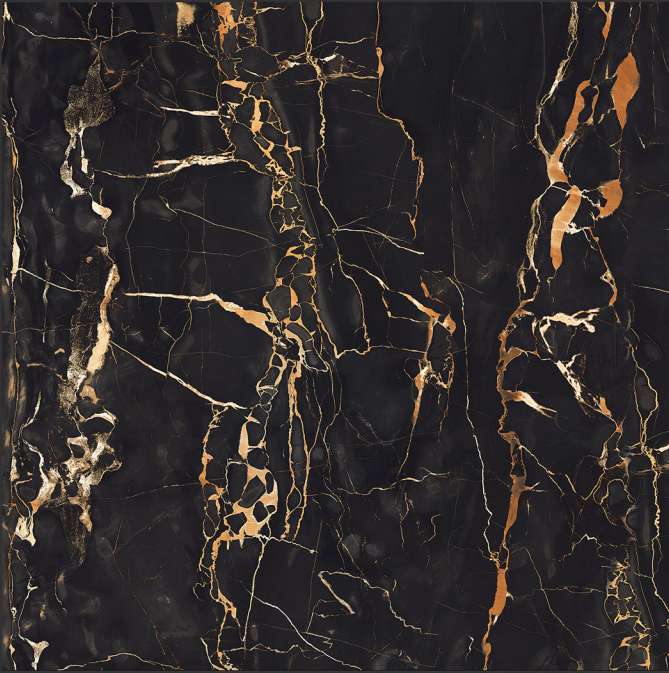

GLITZ GOLDEN PORTORO