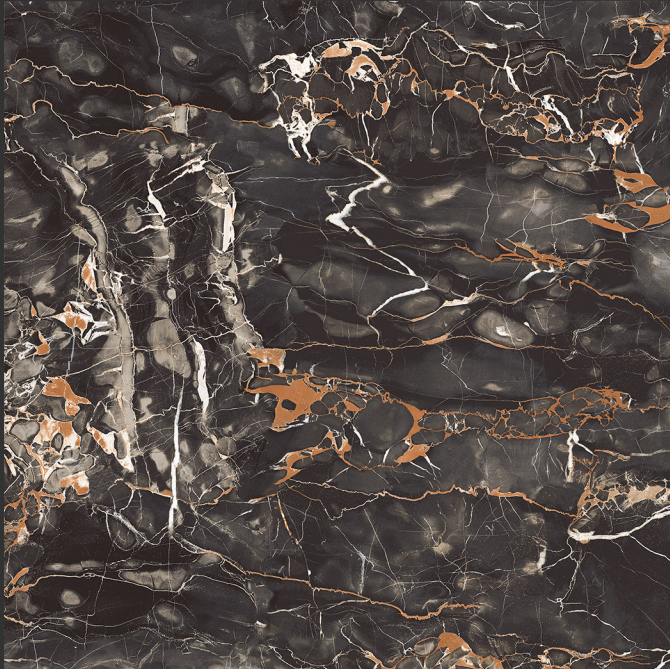

PORTRO NATURAL