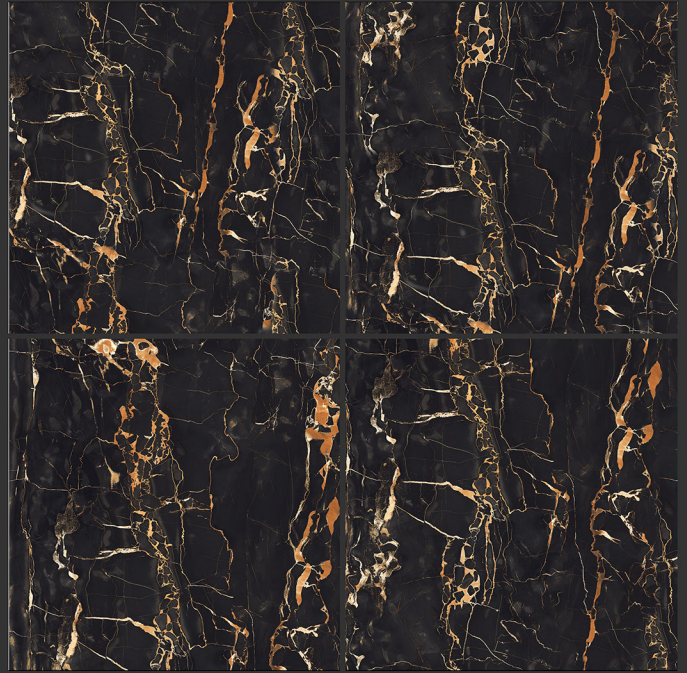

HIGH-GLOSS FINISH

**PGVT
800x800MM**

GLITZ GOLDEN PORTORO

HIGH-GLOSS FINISH

**PGVT
800x800MM**

GLITZ VERONA BEIGE

HIGH-GLOSS FINISH

**PGVT
800x800MM**