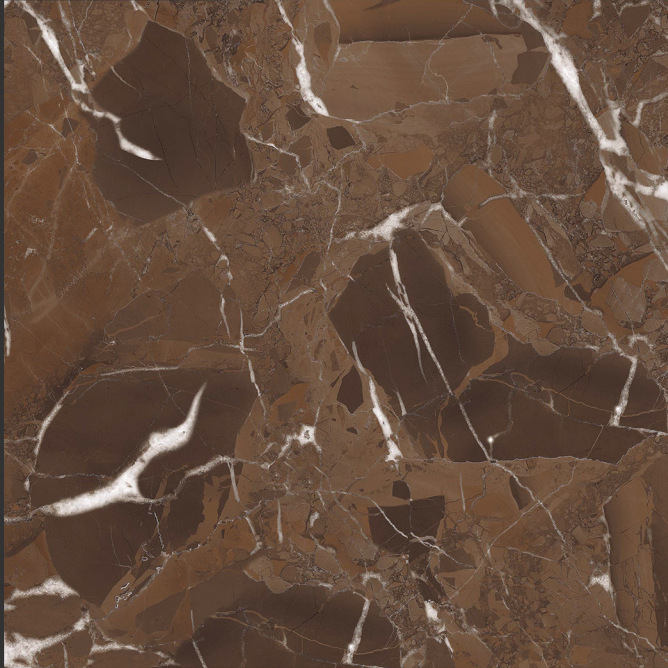

800X800 HIGH GLOSS FINISH

MARMO RUBY CHOCO

HIGH GLOSSY FINISH

**PGVT
800x800MM**

SISILLIA-NERO

HIGH GLOSSY FINISH

**PGVT
800x800MM**

HIGH GLOSSY FINISH