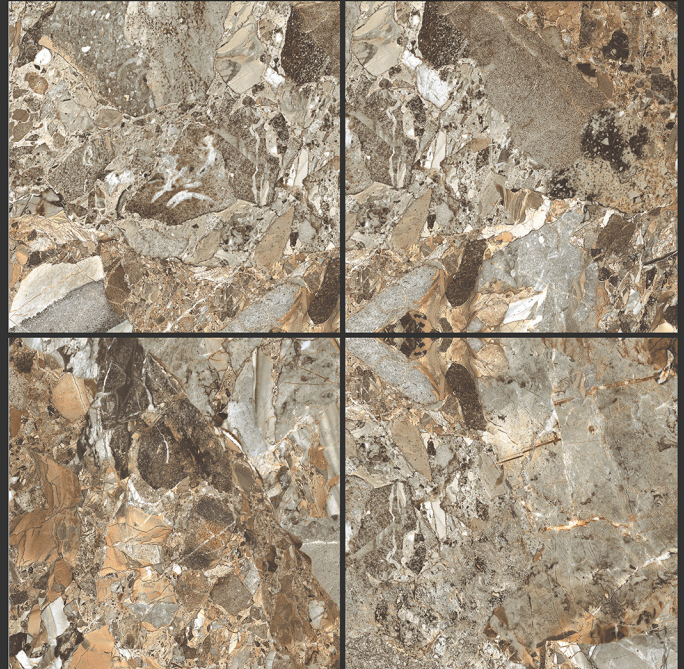

HIGH-GLOSS FINISH

**PGVT
800x800MM**