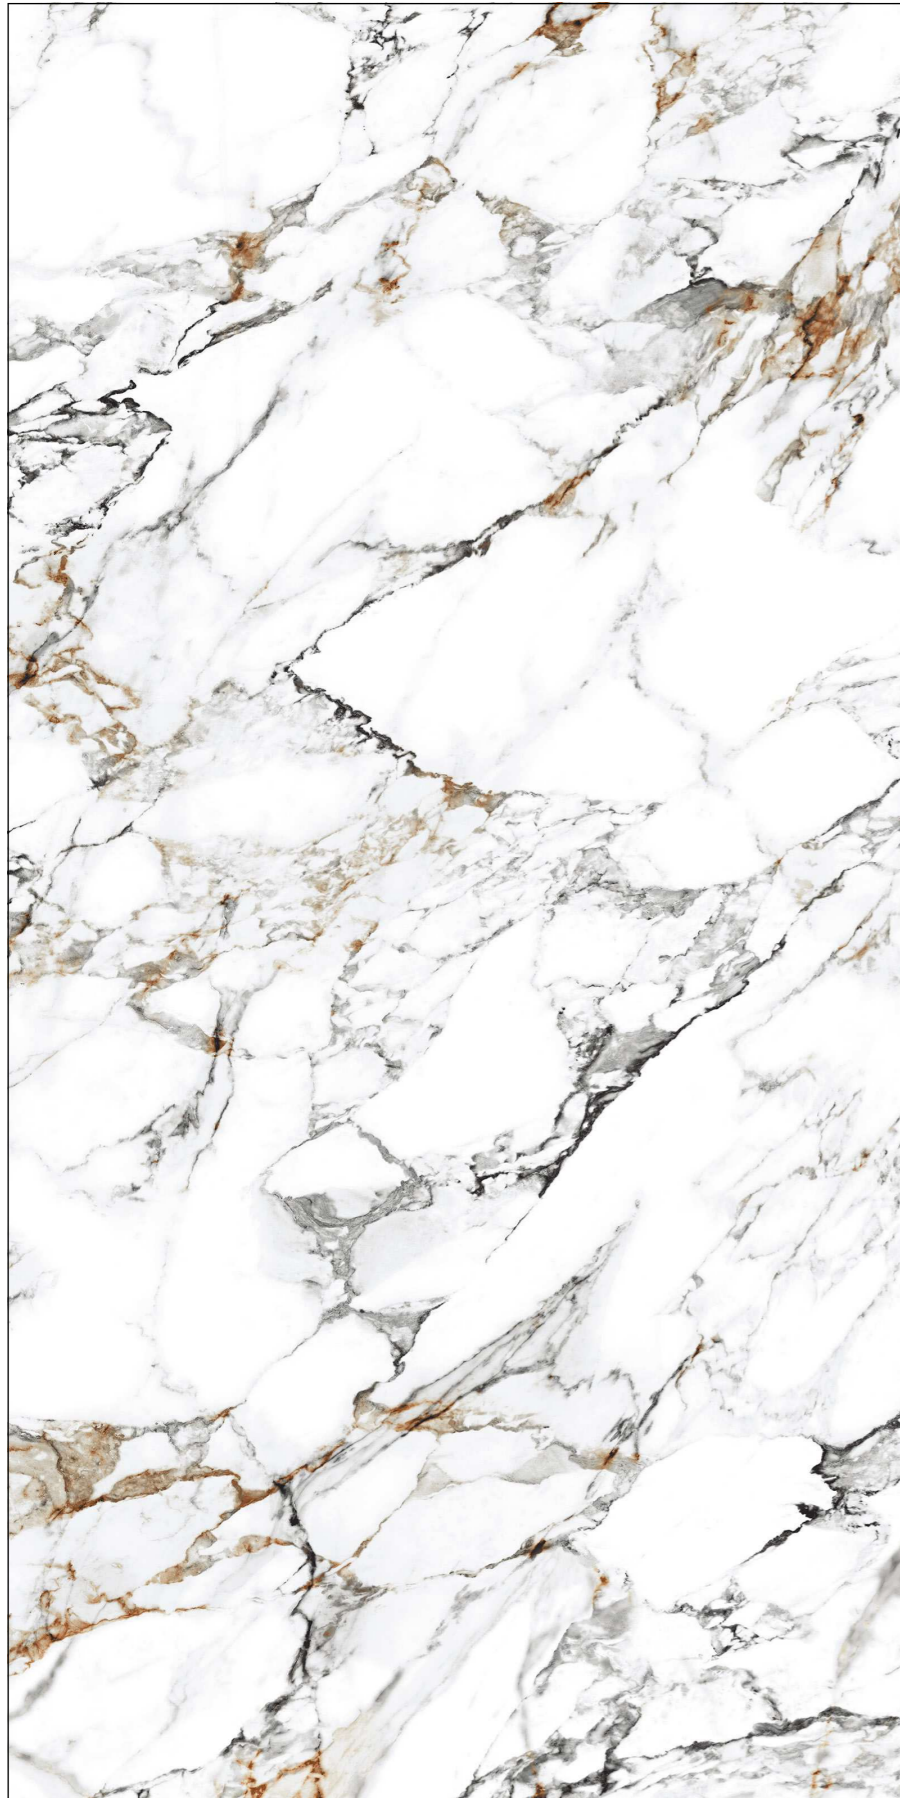

# APUANE STATUARIO

WHITE BODY

SIZE  
**1600x3200 MM**

FINISH  
GLOSSY & MATT

THICKNESS  
12 & 20 MM

TOUCH FOR  
**360 VIRTUAL & WALKTHROUGH**