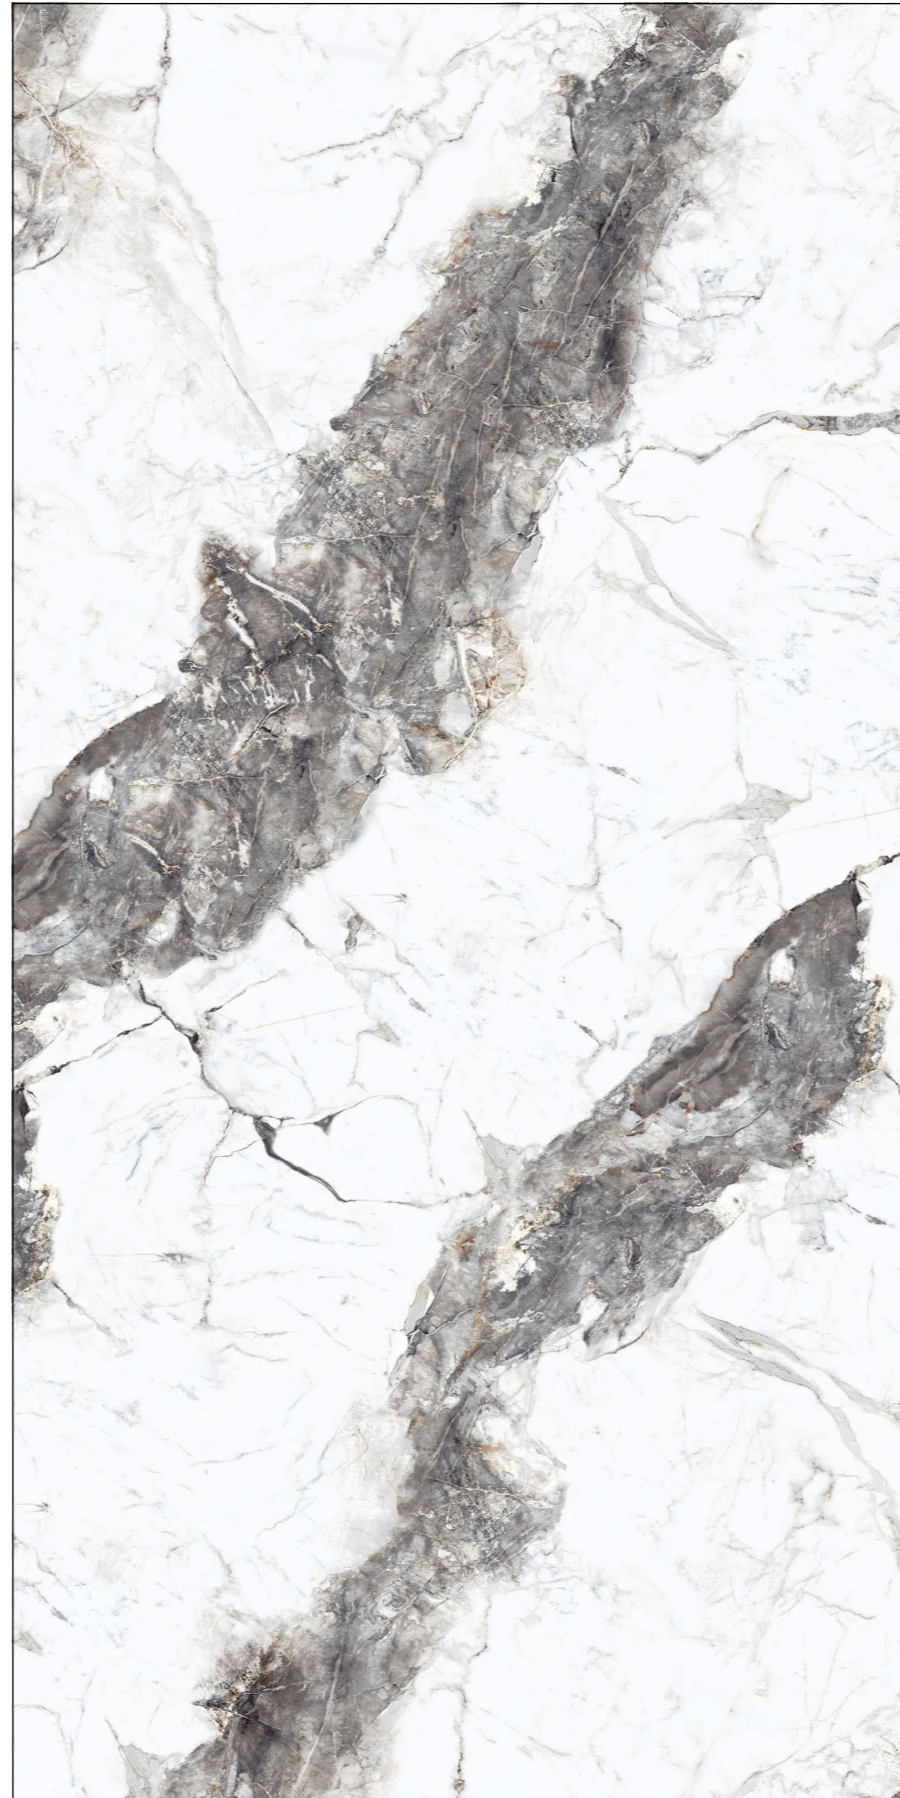

RANDOM : 02

OSCAR WILDE

WHITE BODY

SIZE
1600x3200 MM

FINISH
GLOSSY & MATT

THICKNESS
12 & 20 MM

TOUCH FOR
360 VIRTUAL & WALKTHROUGH