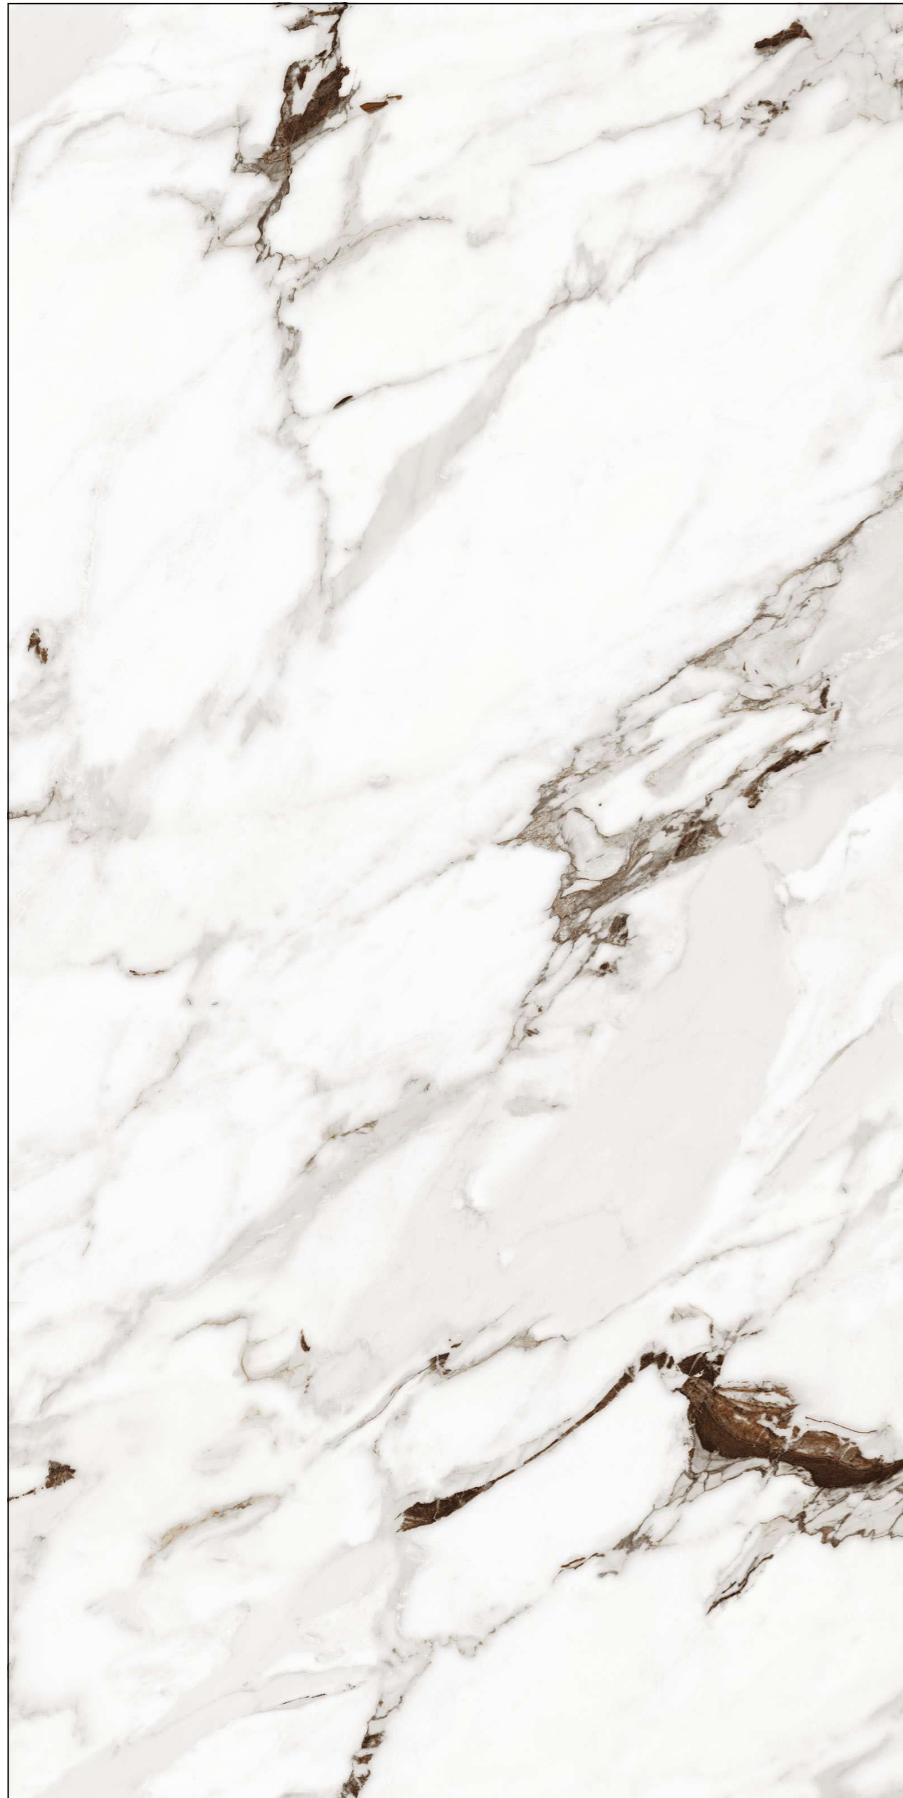

RANDOM : 02

VENING STATUARIO

WHITE BODY

SIZE
1600x3200 MM

FINISH
GLOSSY & MATT

THICKNESS
12 & 20 MM

TOUCH FOR
360 VIRTUAL & WALKTHROUGH