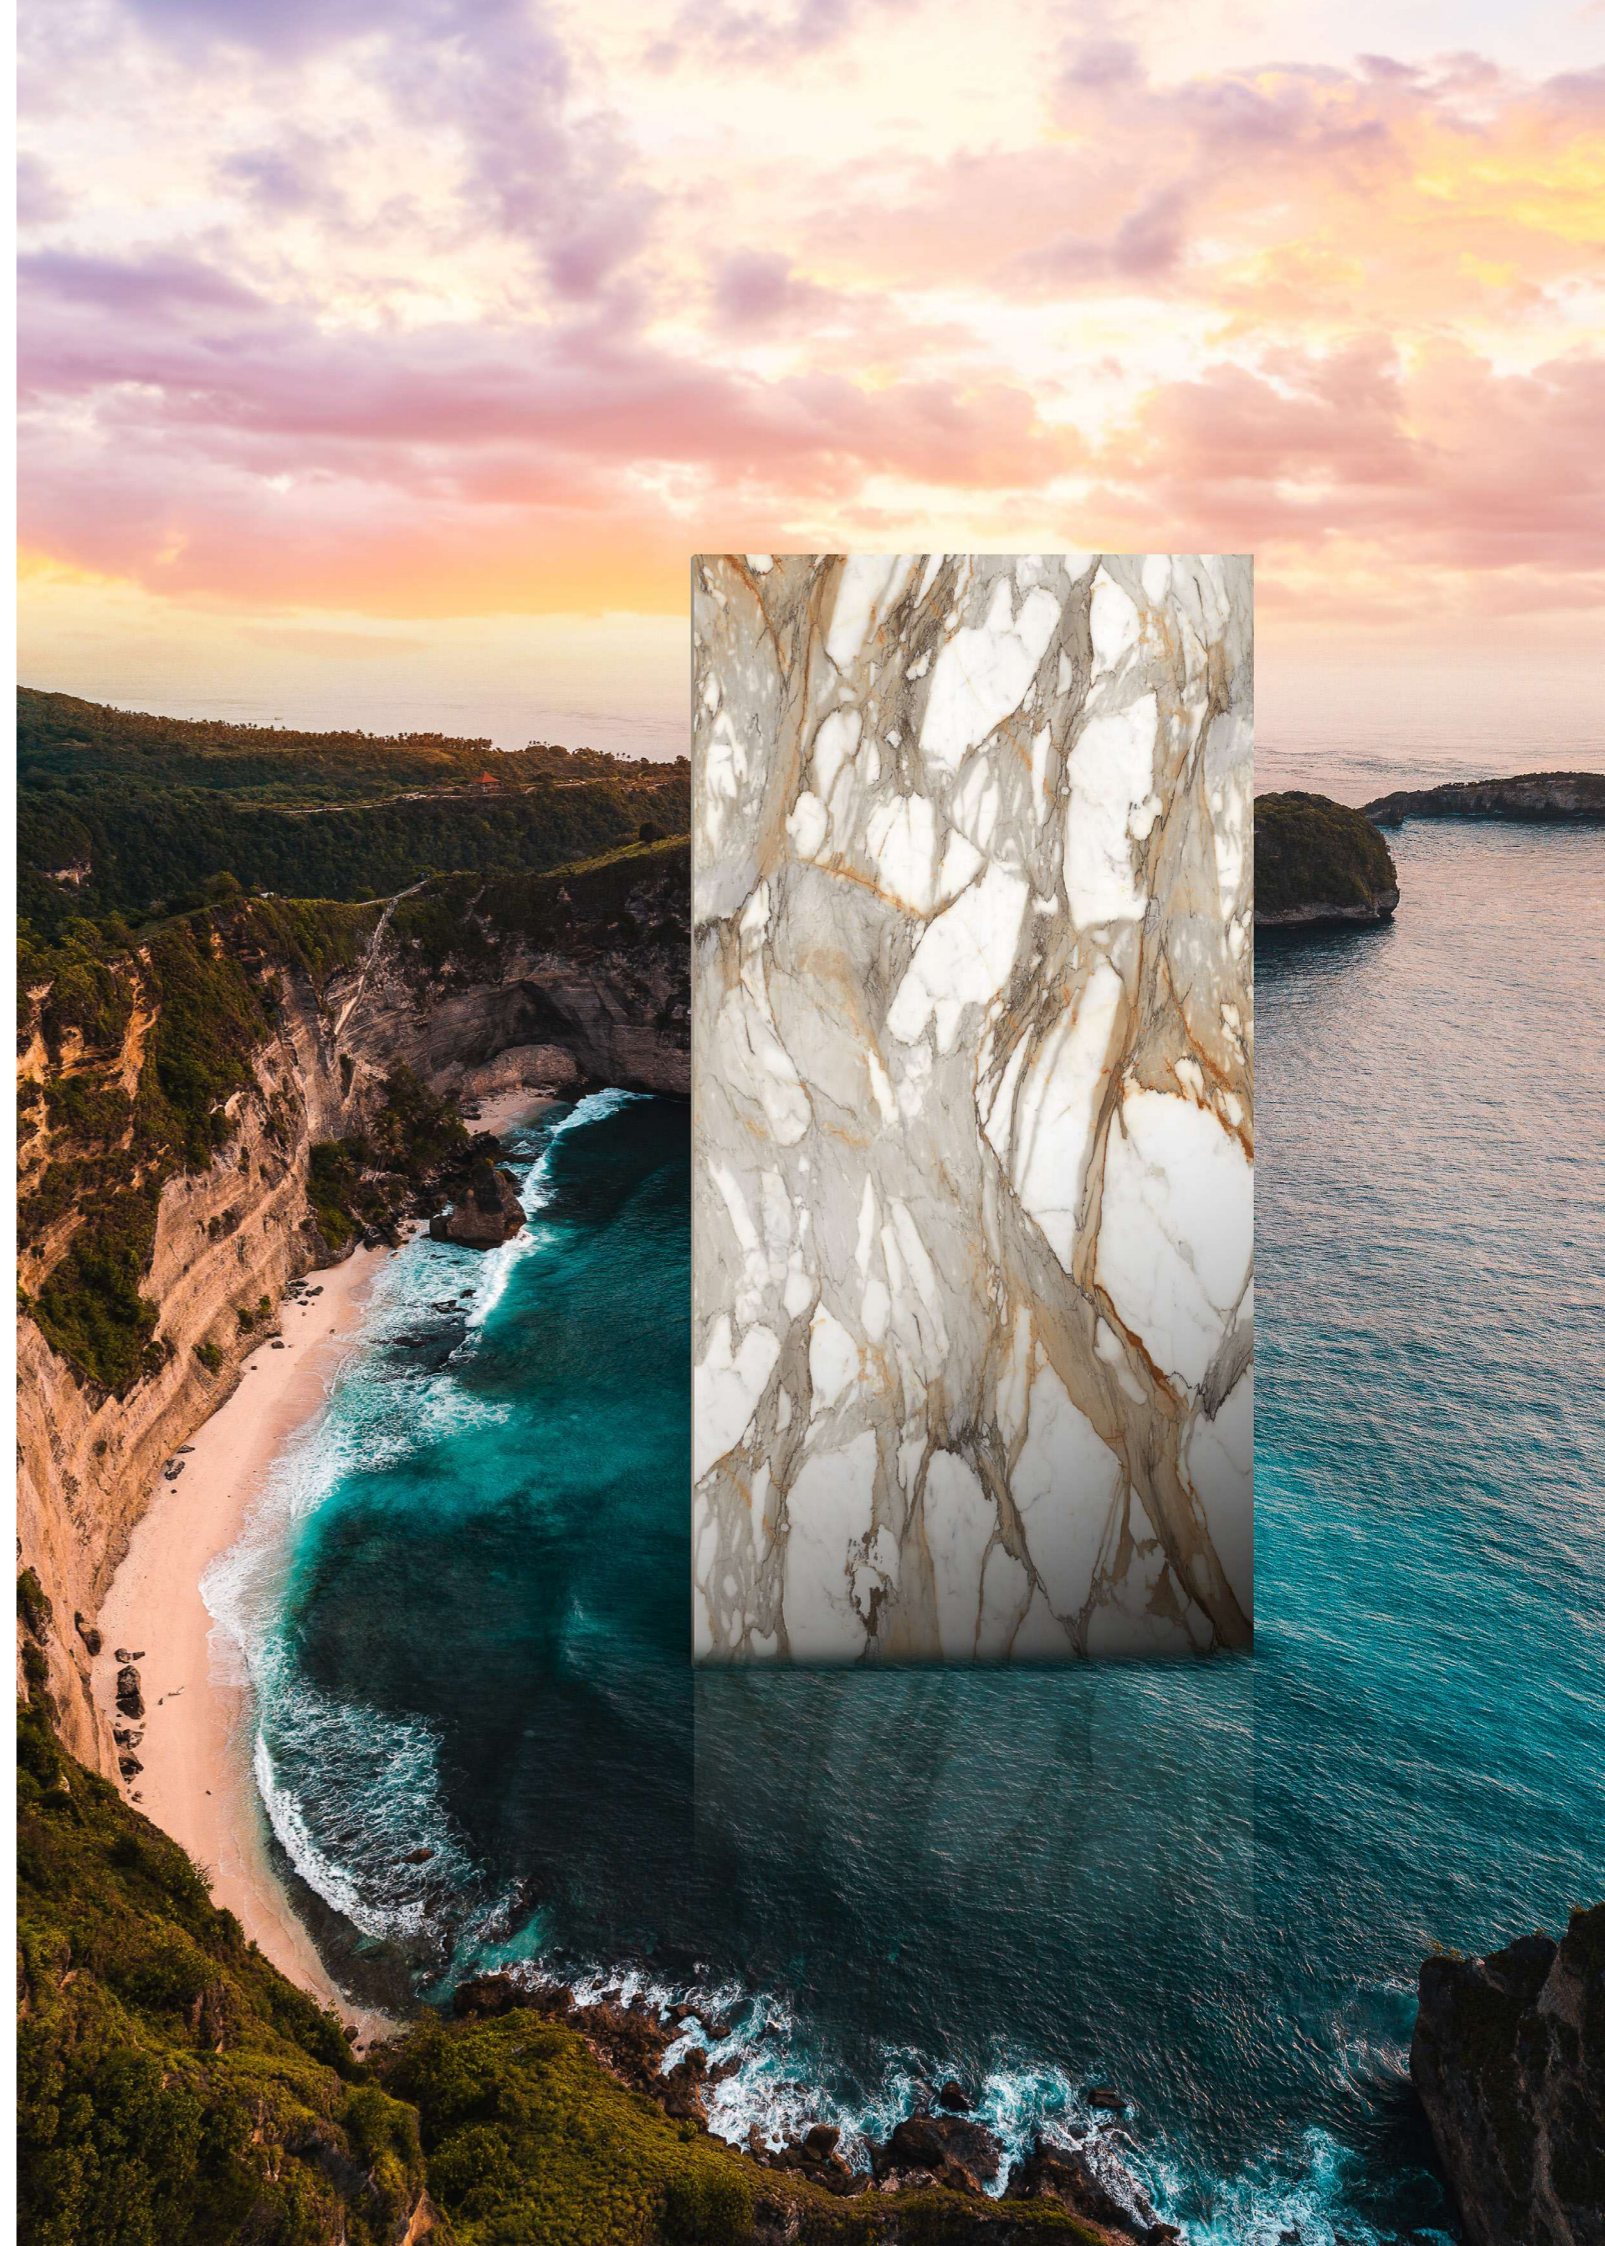

**1600x3200 MM**

**BEHOLD CHARM**  
IN YOUR SPACES  
**WITH CLASSY &**  
ELEGANT SHADES.