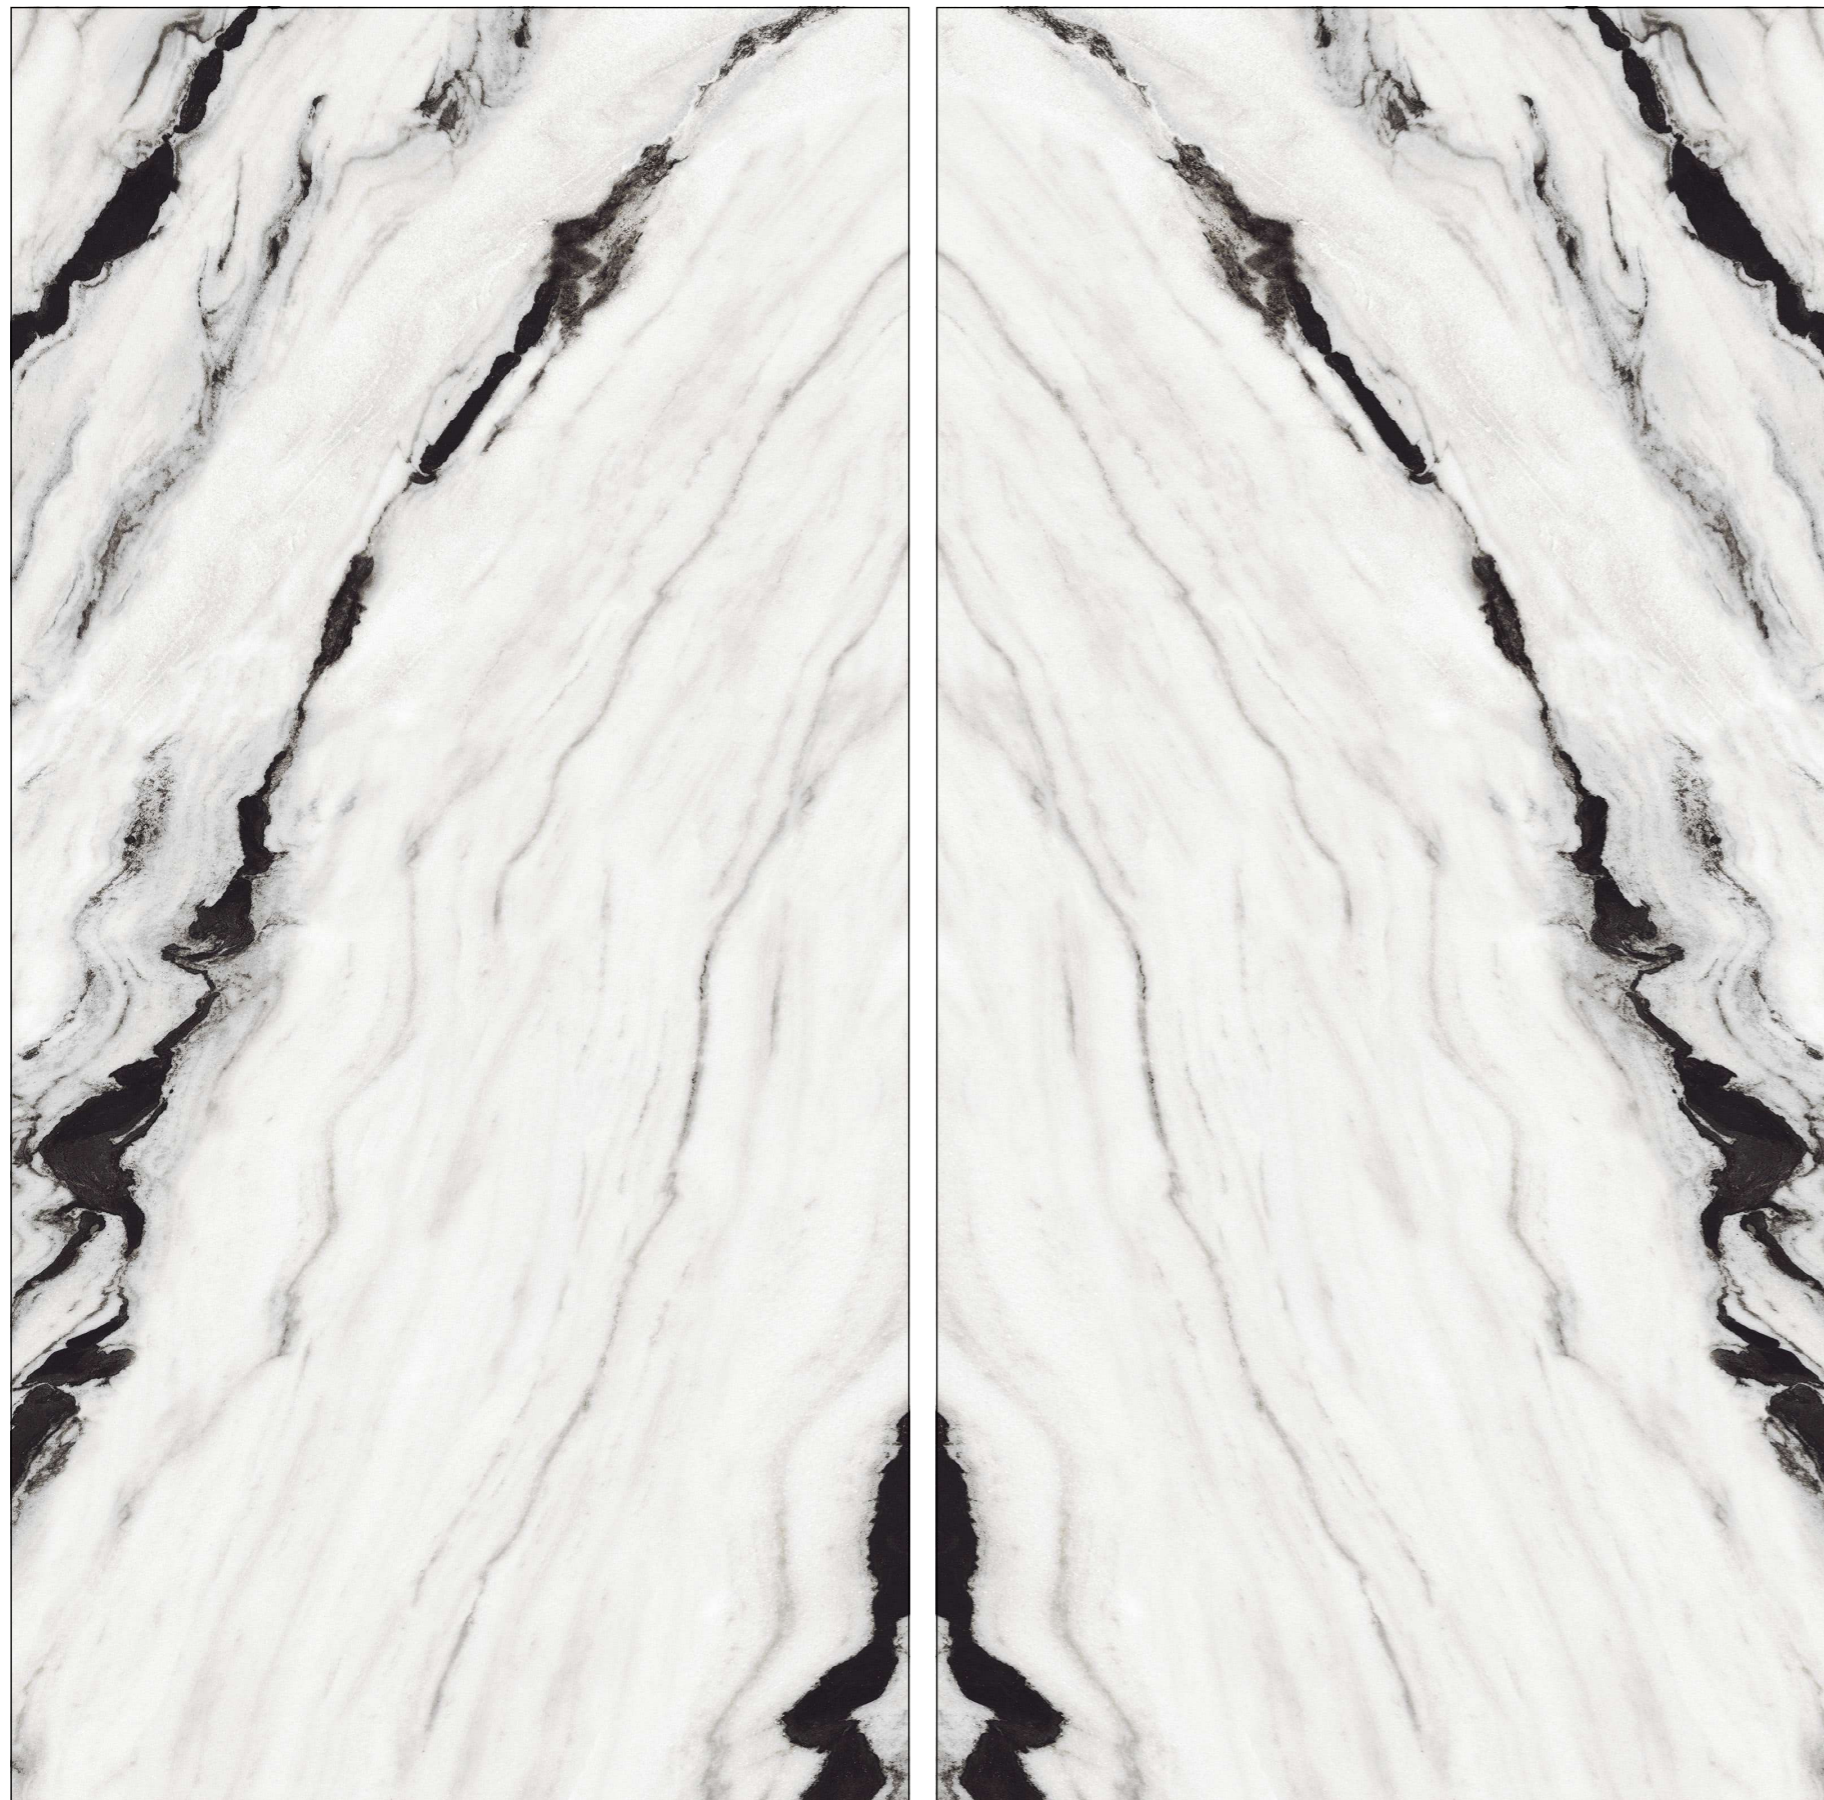

# OSCAR WILDE

WHITE BODY

SIZE  
**1600x3200 MM**

FINISH  
GLOSSY & MATT

THICKNESS  
12 & 20 MM

TOUCH FOR  
**360 VIRTUAL & WALKTHROUGH**

RANDOM : 02