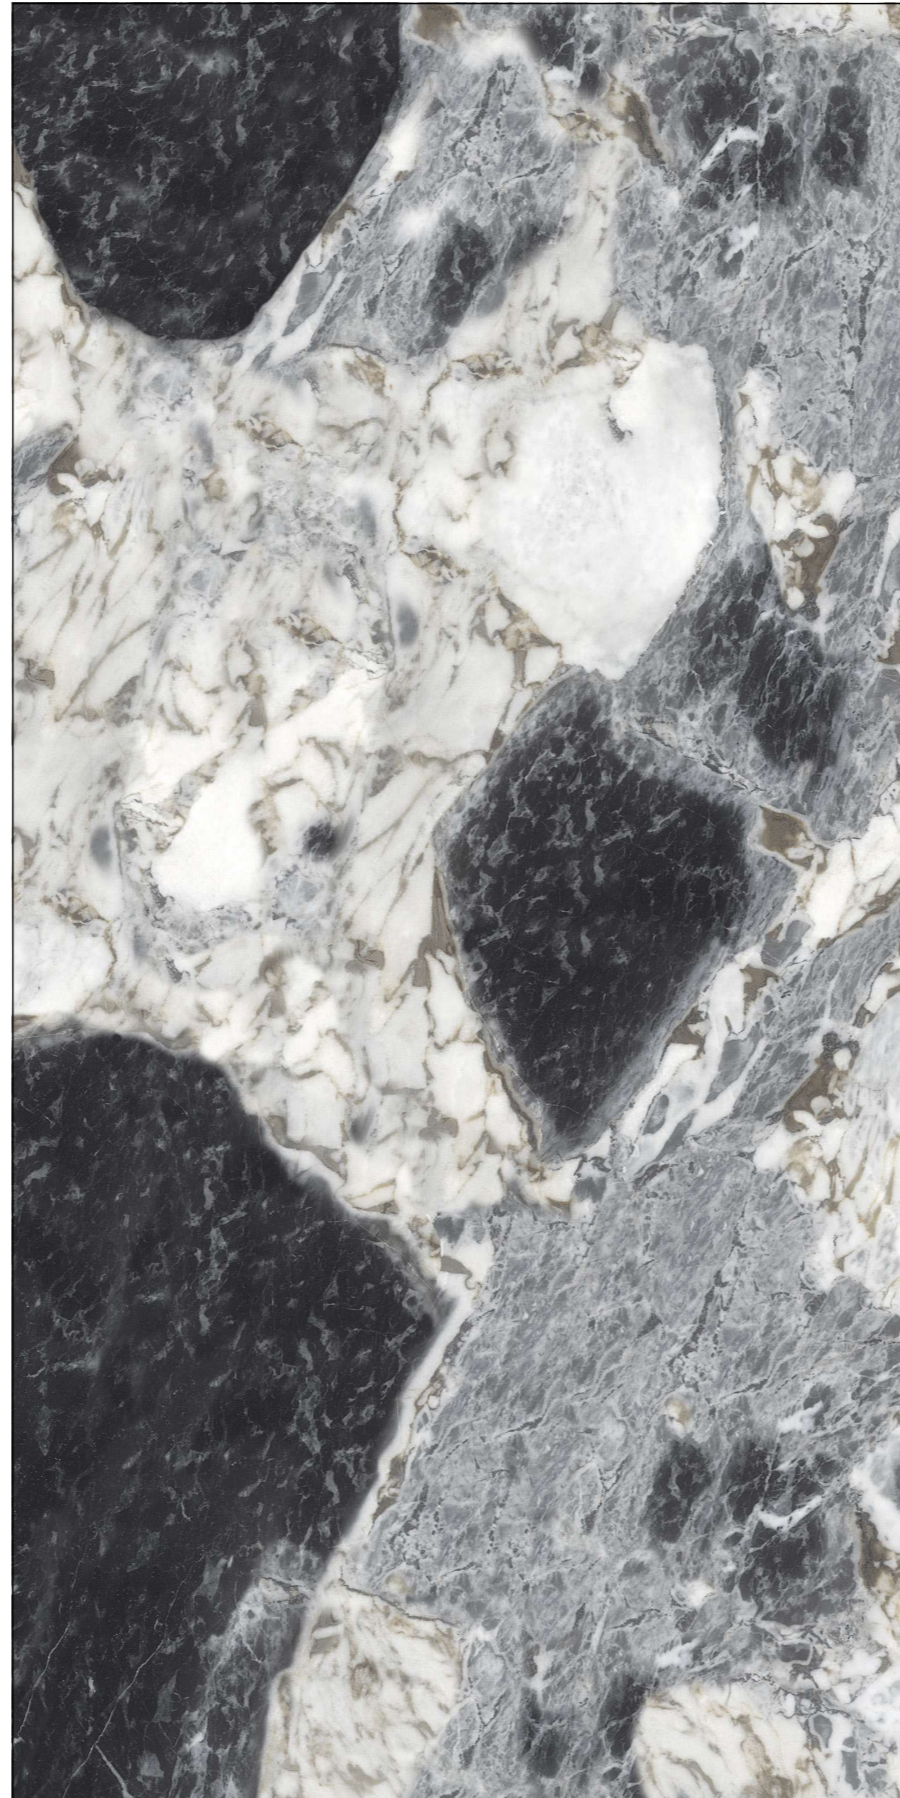

# MIRACLE ONYX

WHITE BODY

SIZE  
**1600x3200 MM**

FINISH  
GLOSSY & MATT

THICKNESS  
12 & 20 MM

TOUCH FOR  
**360 VIRTUAL & WALKTHROUGH**

RANDOM : 02

RANDOM : 02