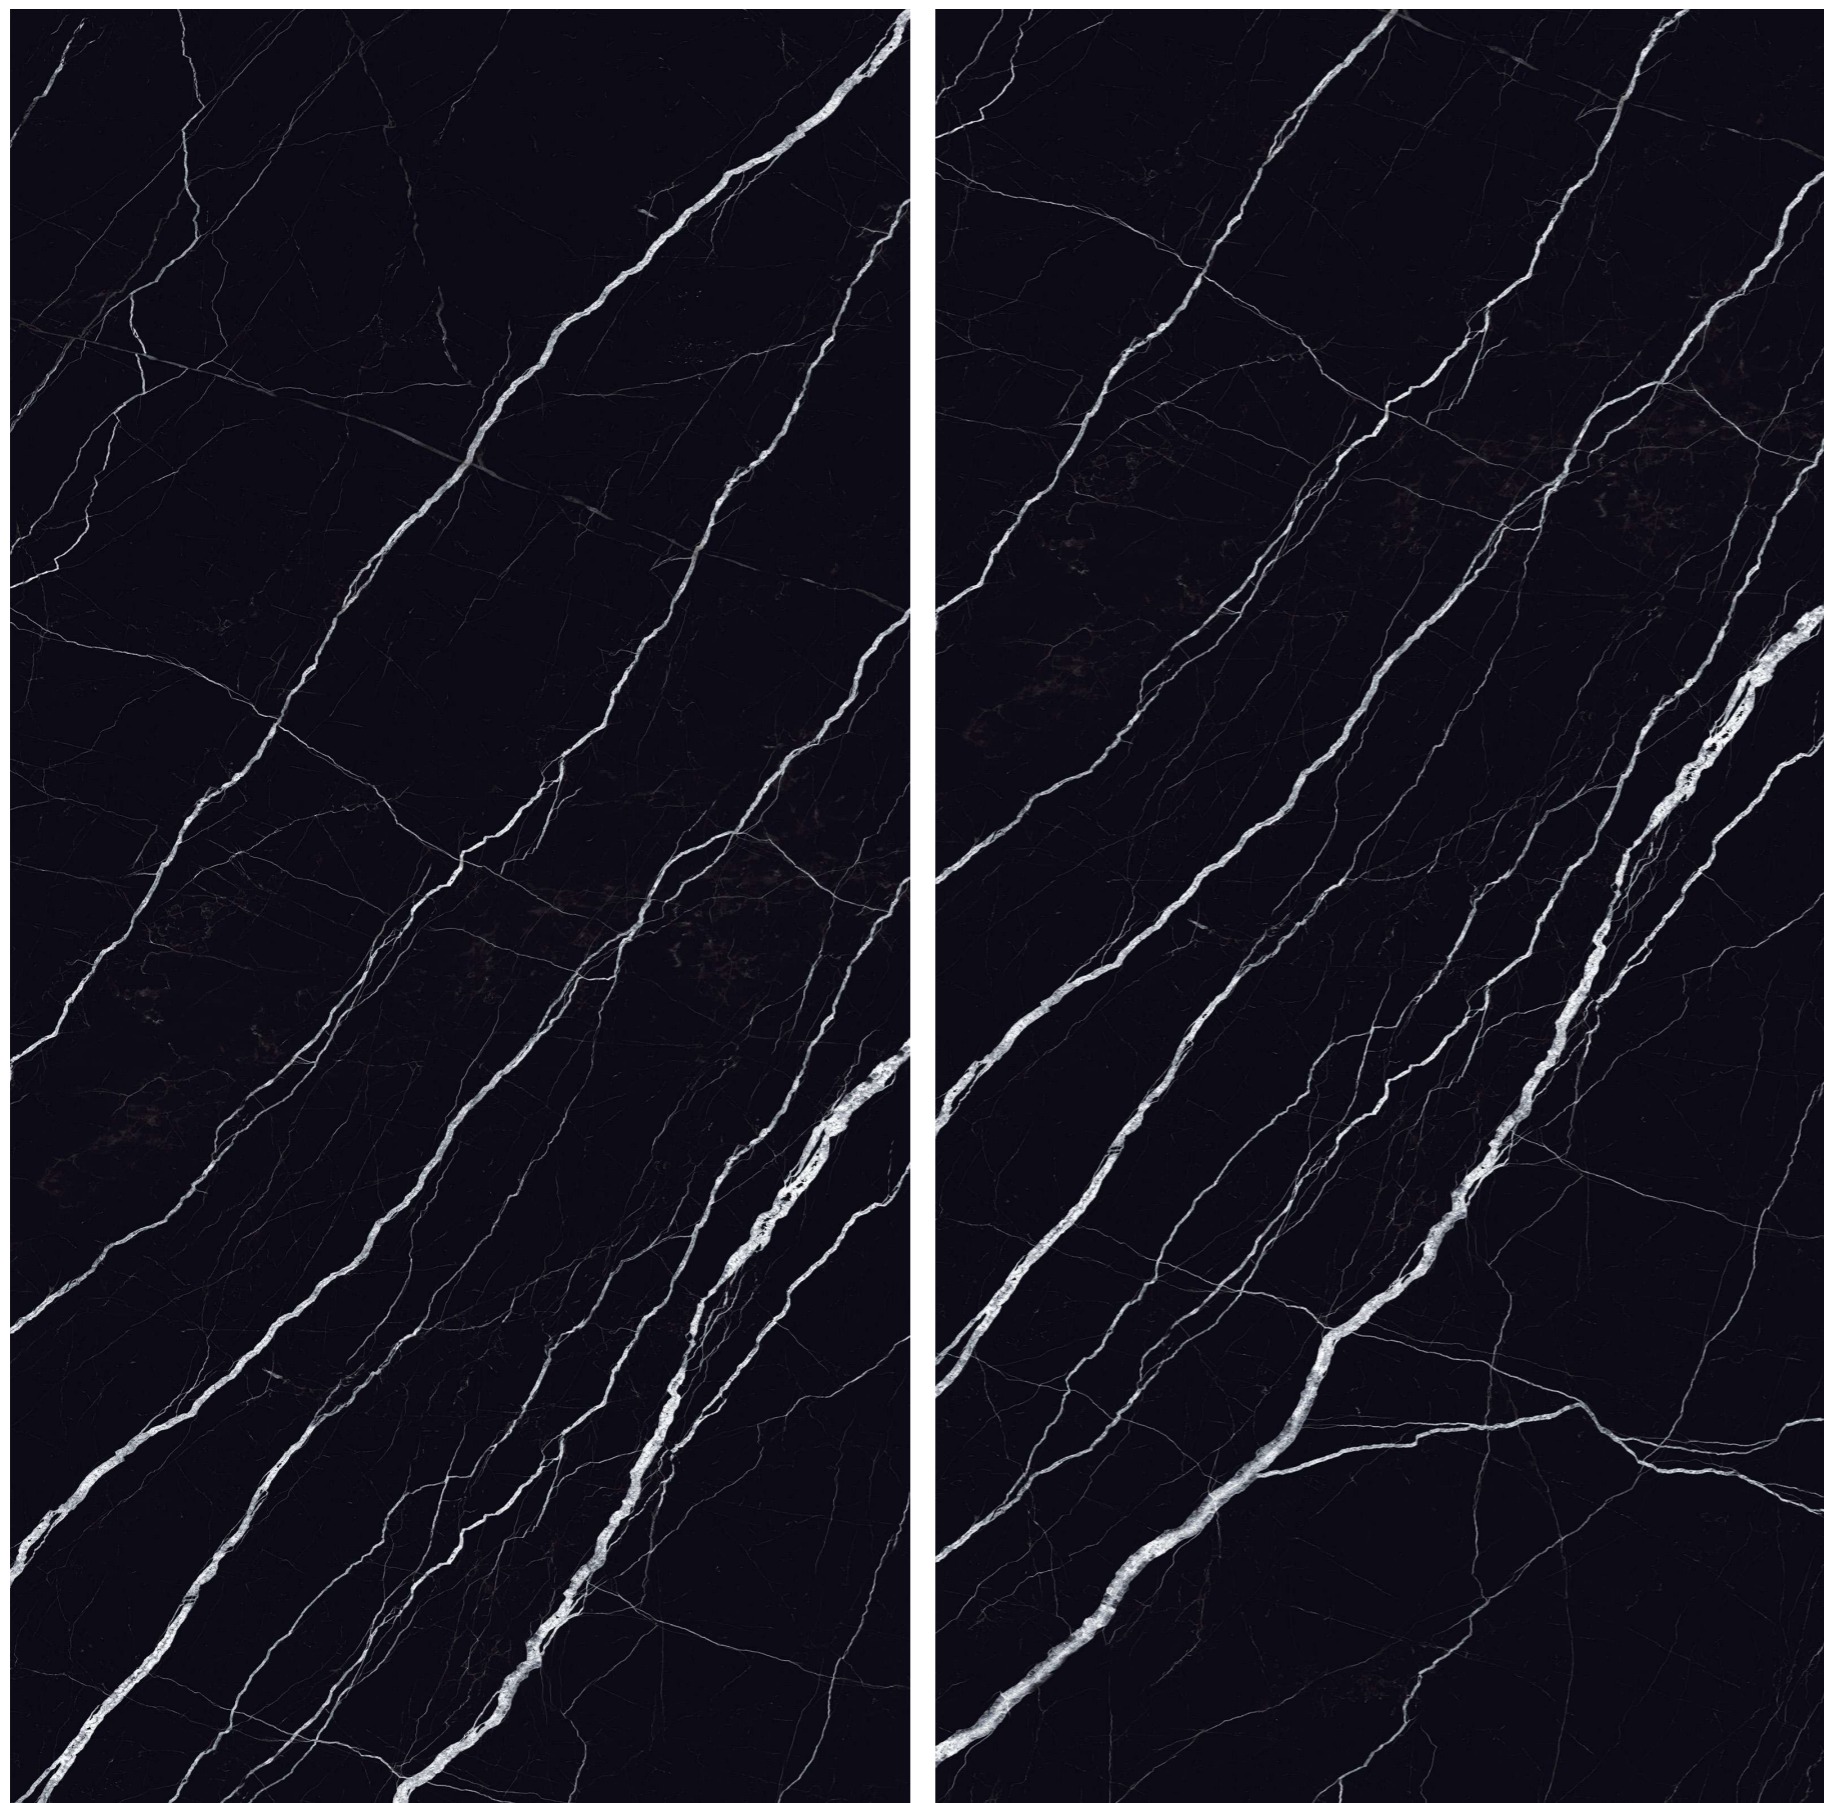

# LUXOR BLUE\_BM

BLACK BODY

SIZE  
**1600x3200 MM**

FINISH  
GLOSSY & MATT

THICKNESS  
12 & 20 MM

TOUCH FOR  
**360 VIRTUAL & WALKTHROUGH**

RANDOM : 02