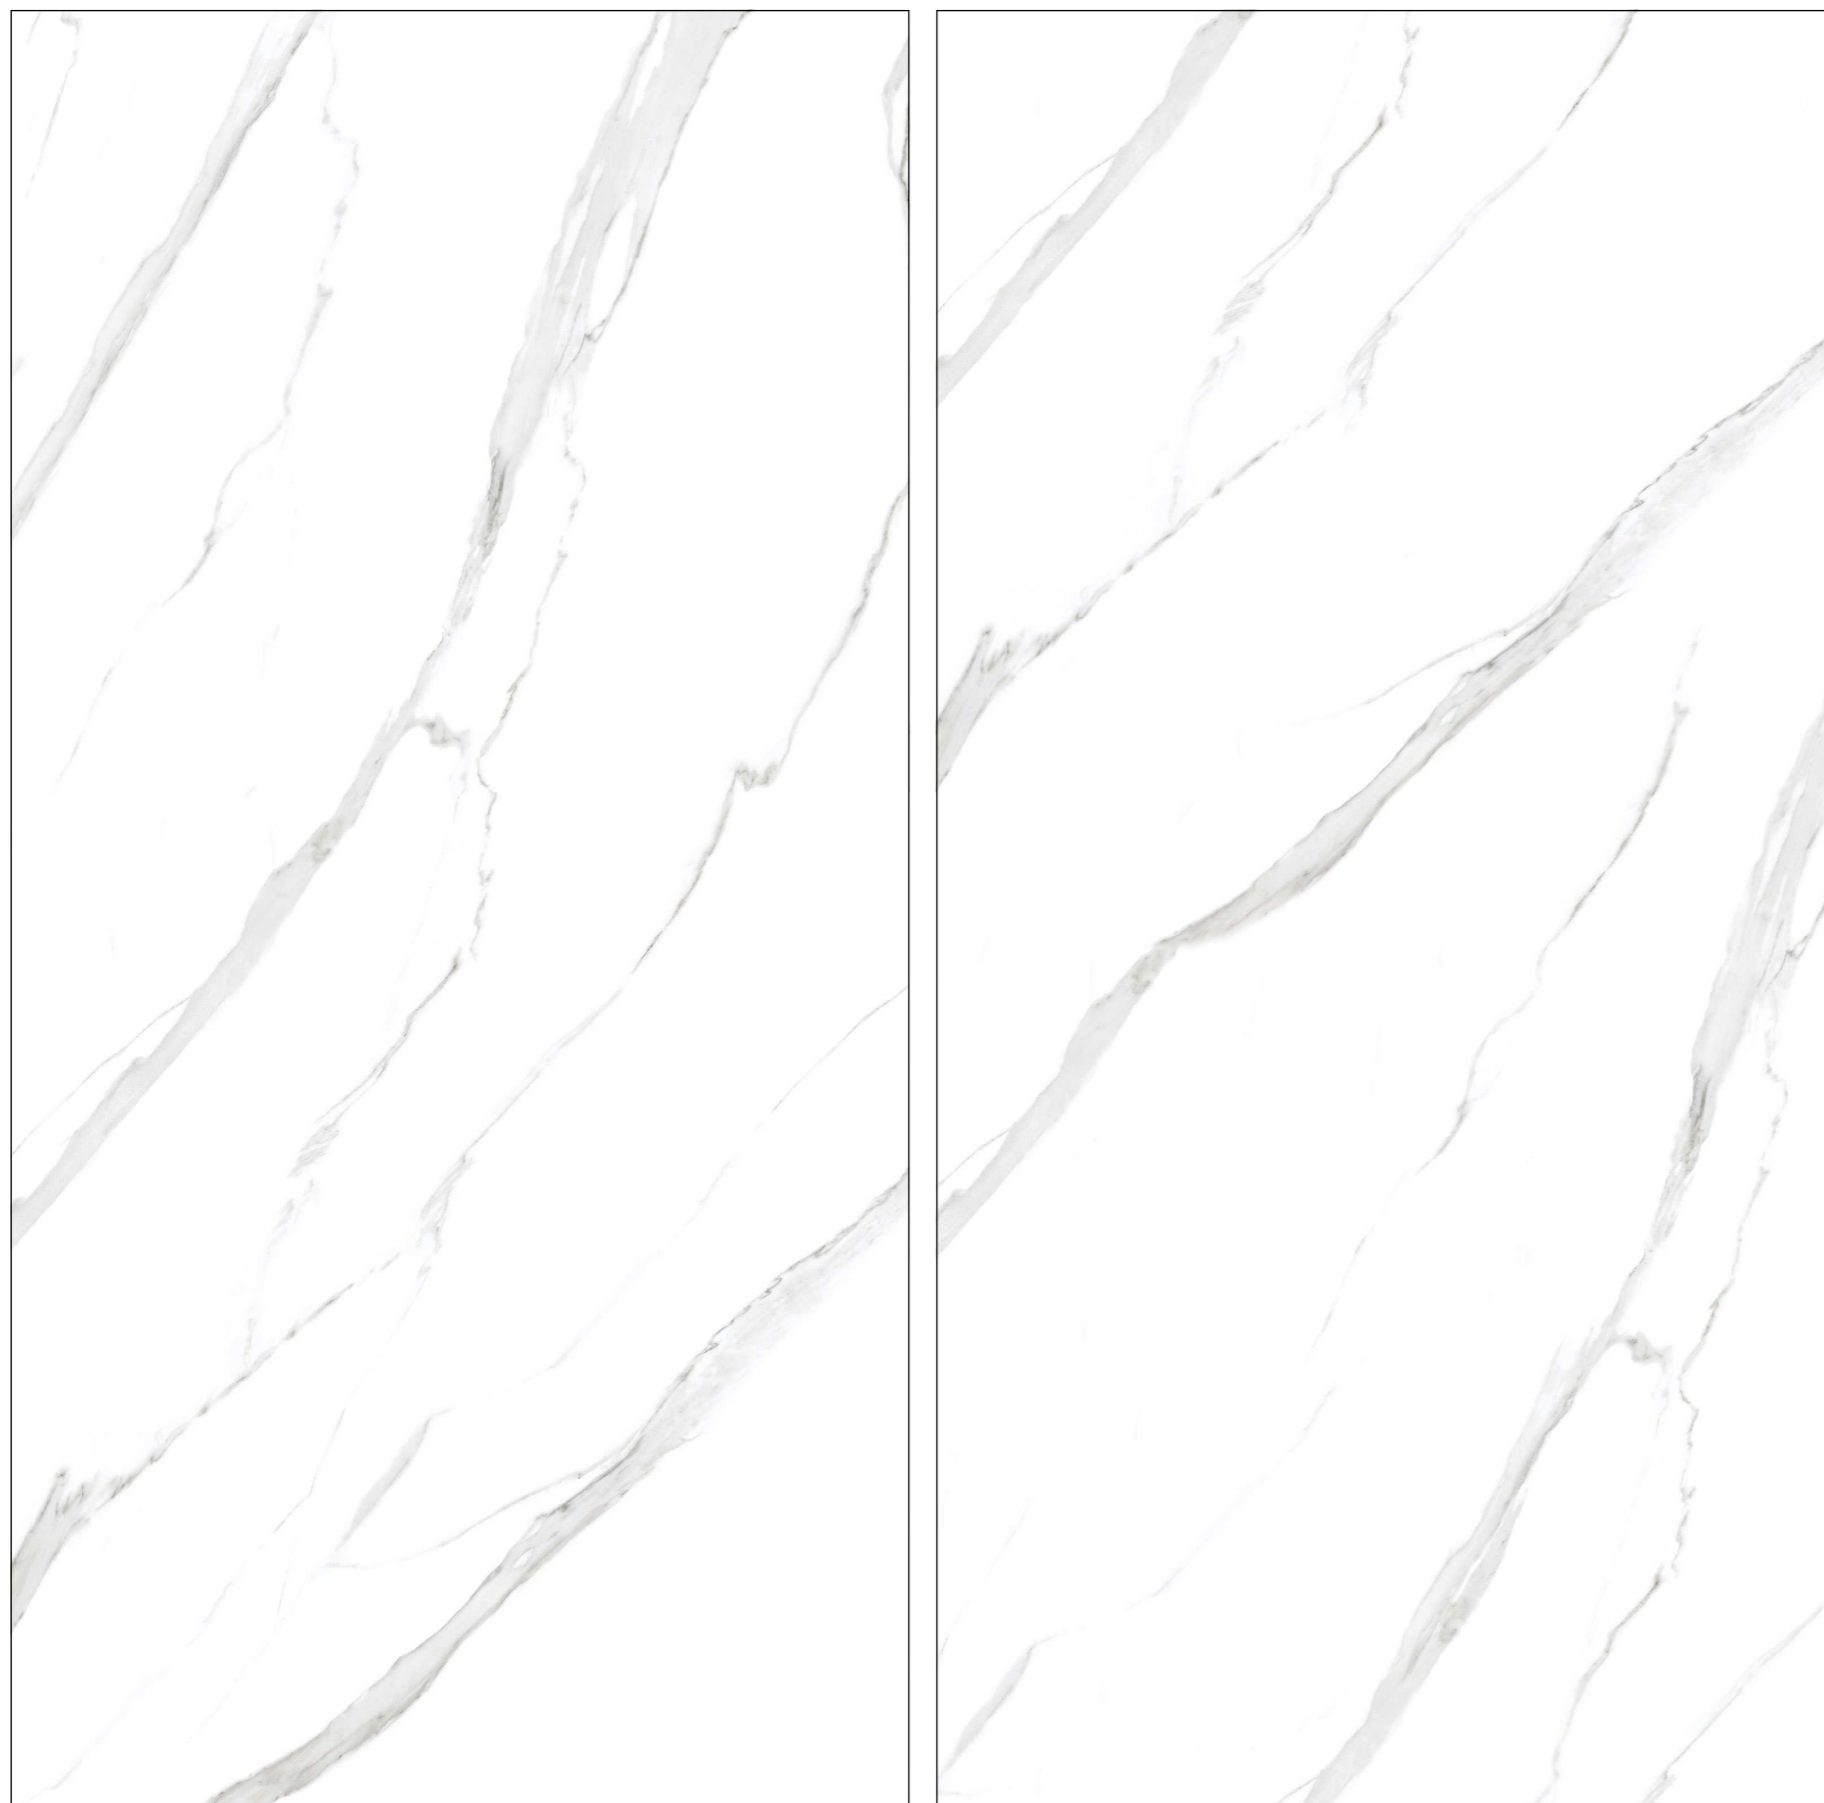

# STATUARIO NATURAL

WHITE BODY

SIZE  
**1600x3200 MM**

FINISH  
GLOSSY & MATT

THICKNESS  
12 & 20 MM

TOUCH FOR  
**360 VIRTUAL & WALKTHROUGH**

STATUARIO PEARL

RANDOM : 02