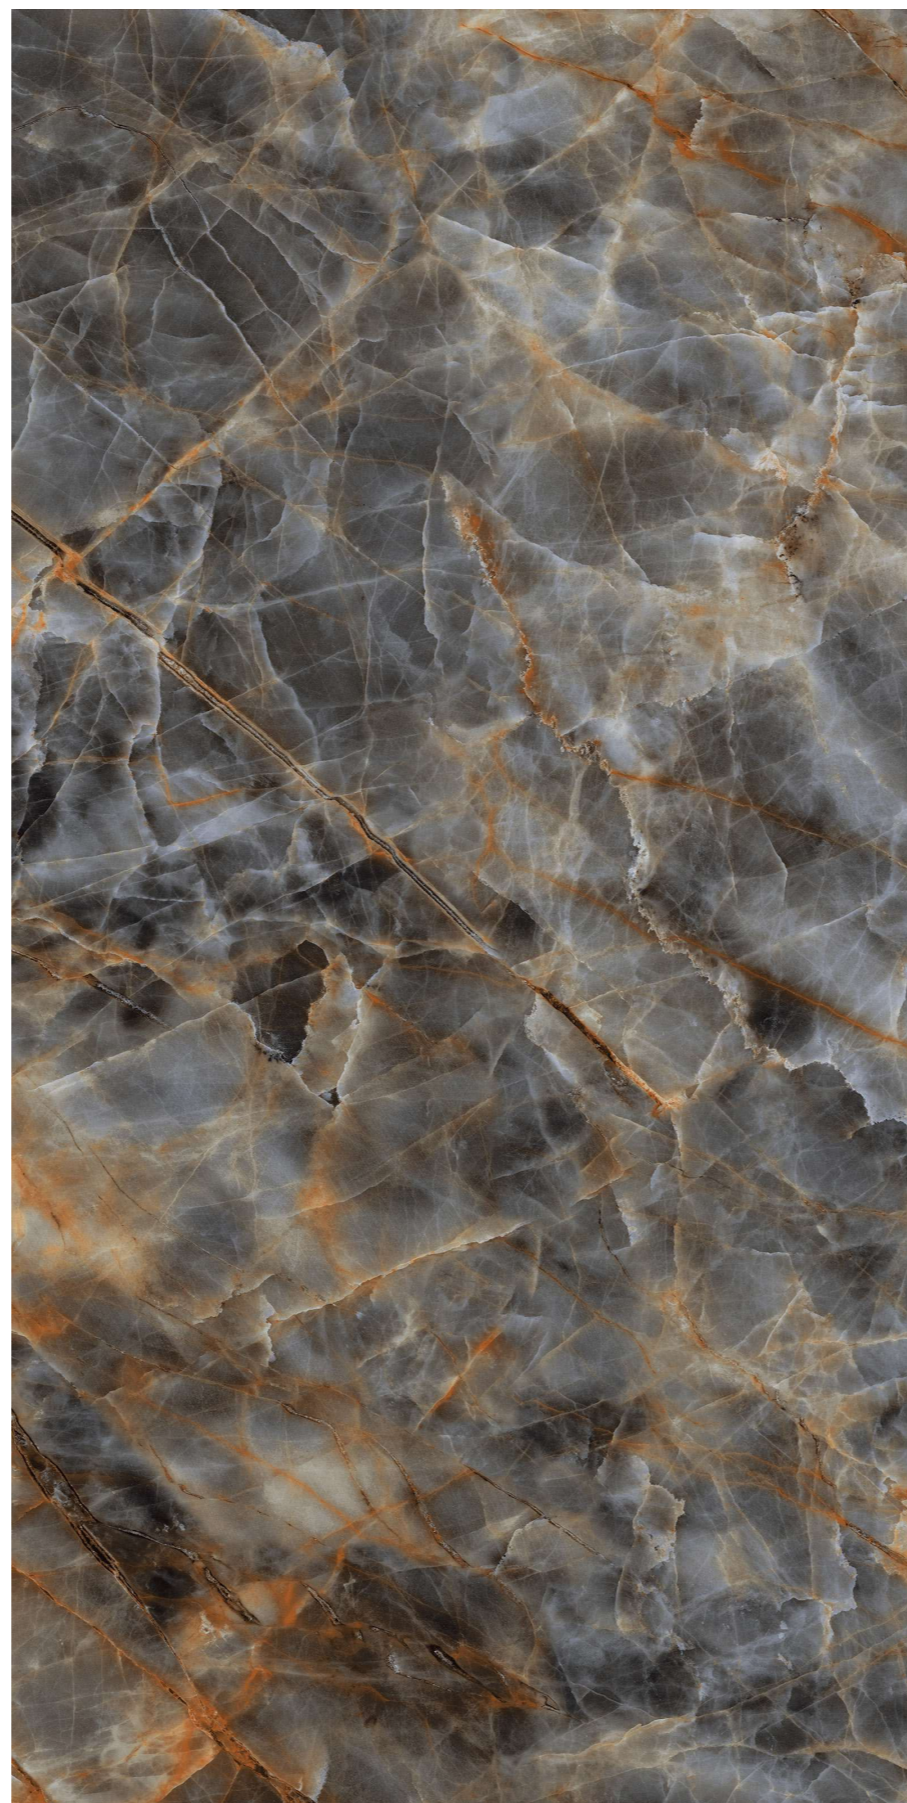

# TITANIUM STEEL\_BM

BLACK BODY

SIZE  
**1600x3200 MM**

FINISH  
GLOSSY & MATT

THICKNESS  
12 & 20 MM

TOUCH FOR  
**360 VIRTUAL & WALKTHROUGH**

VINTAGE ONYX\_BM

RANDOM : 02