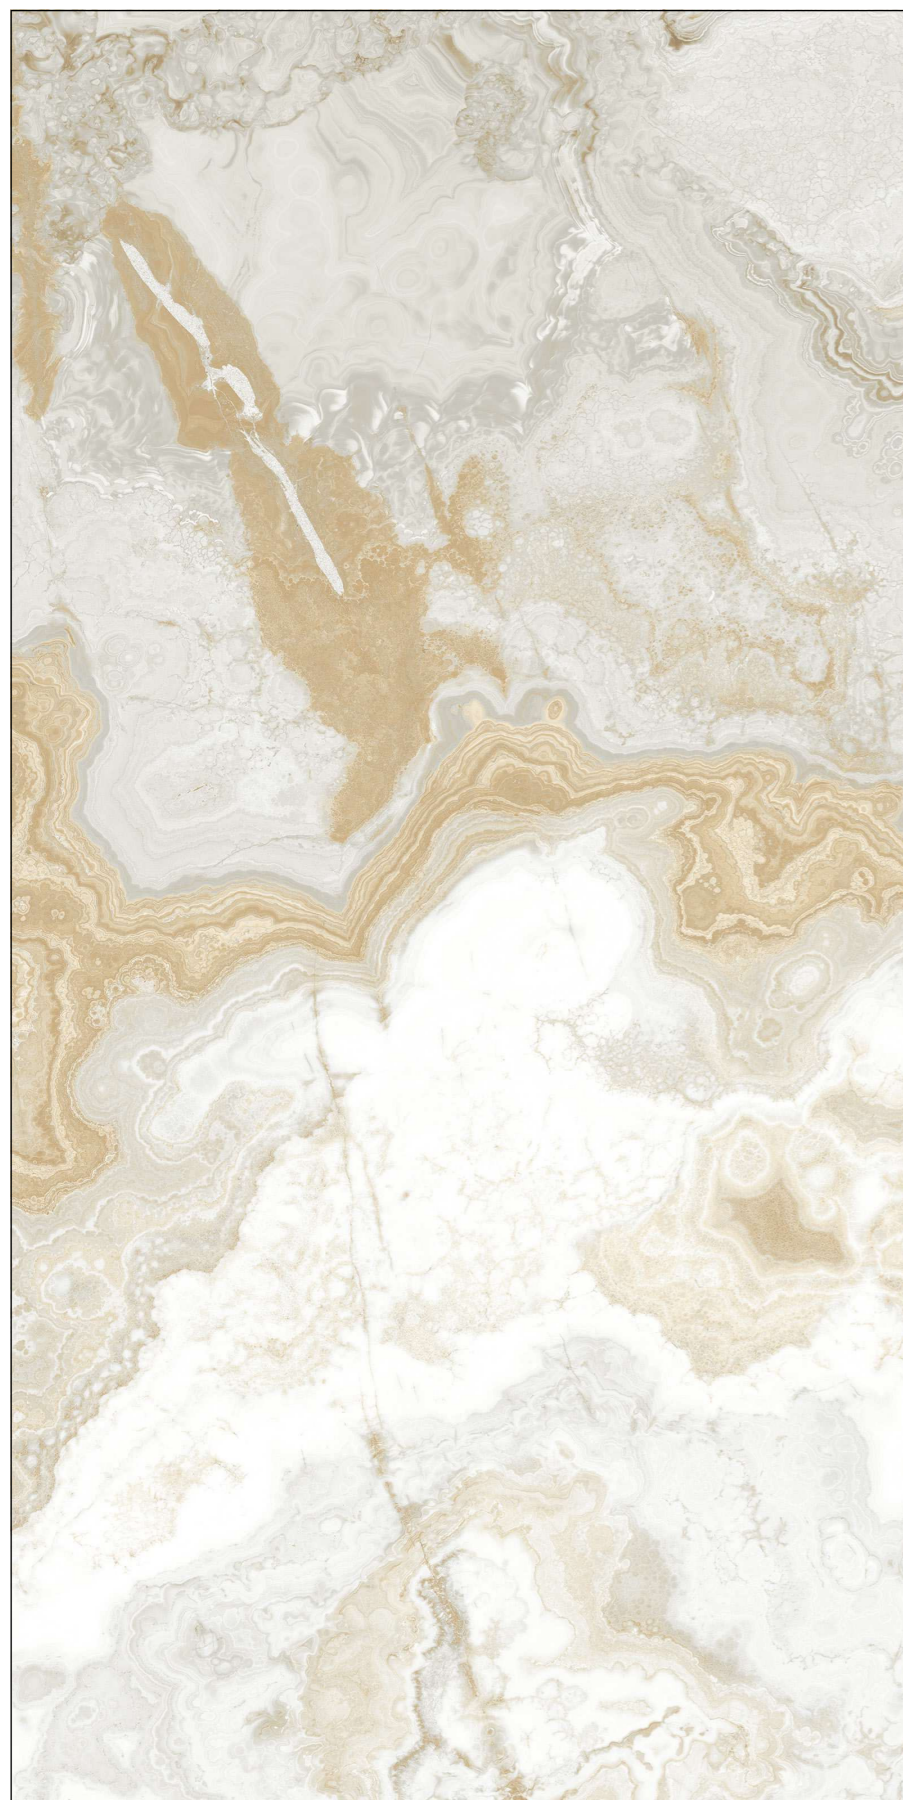

# CLAUDIA ONYX

WHITE BODY

SIZE  
**1600x3200 MM**

FINISH  
GLOSSY & MATT

THICKNESS  
12 & 20 MM

TOUCH FOR  
**360 VIRTUAL & WALKTHROUGH**

RANDOM : 02