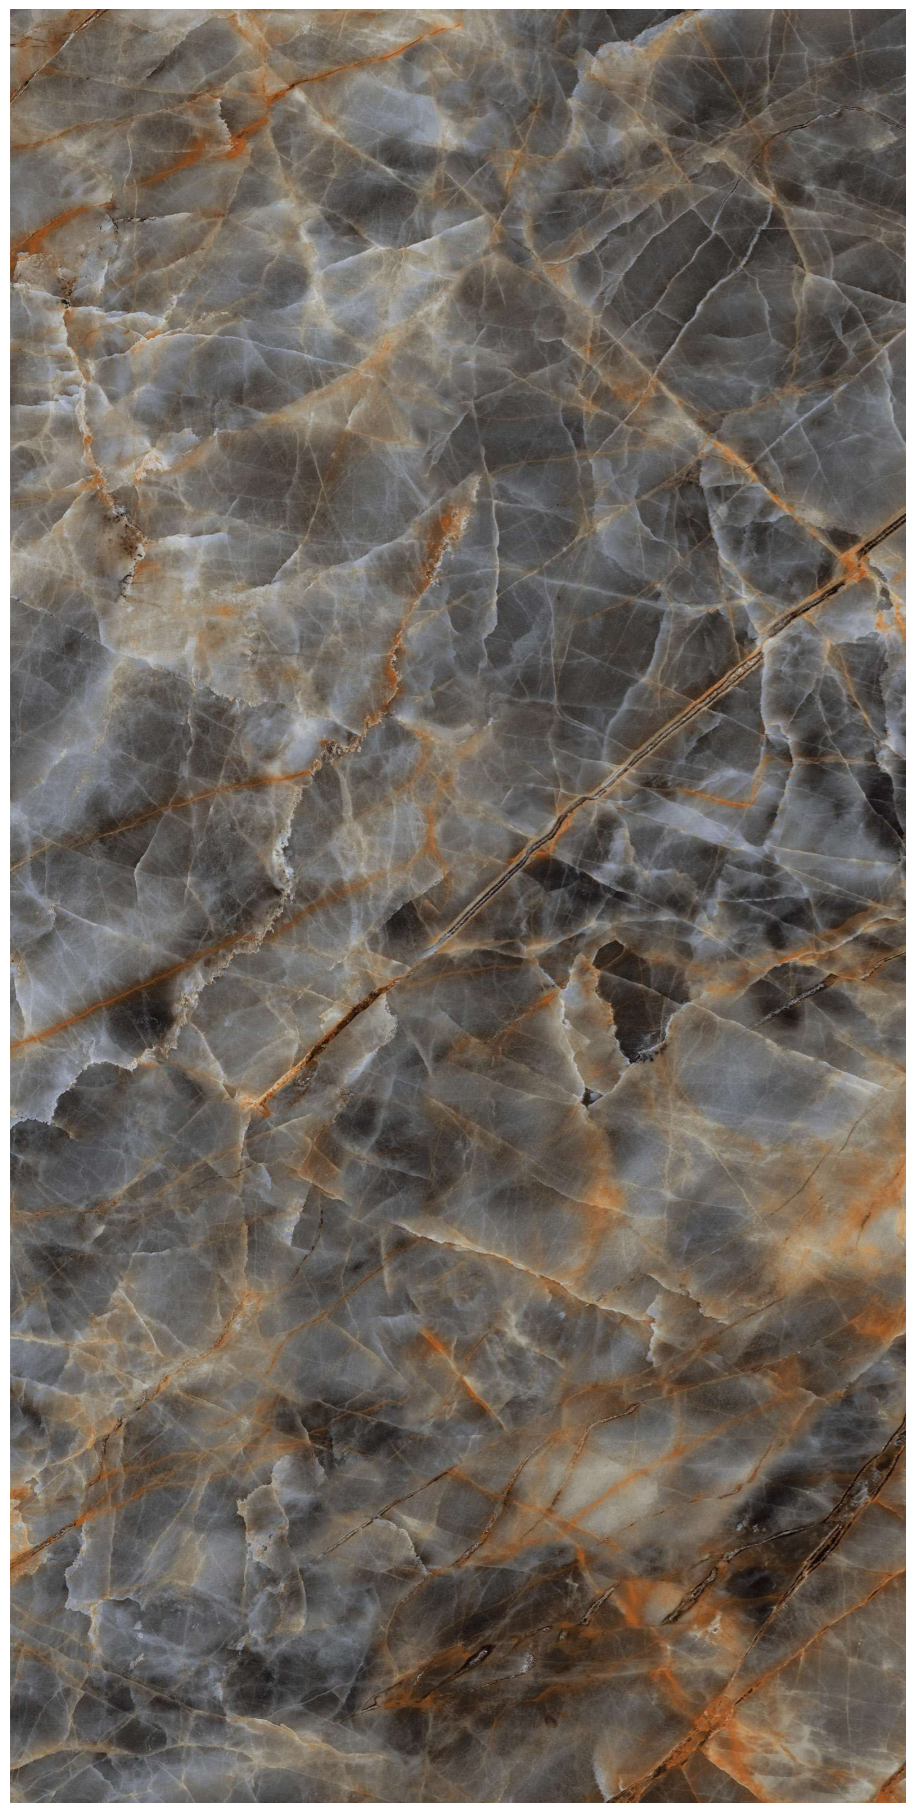

# TITANIUM STEEL\_BM

BLACK BODY

SIZE  
**1600x3200 MM**

FINISH  
GLOSSY & MATT

THICKNESS  
12 & 20 MM

TOUCH FOR  
**360 VIRTUAL & WALKTHROUGH**

VINTAGE ONYX\_BM

RANDOM : 02