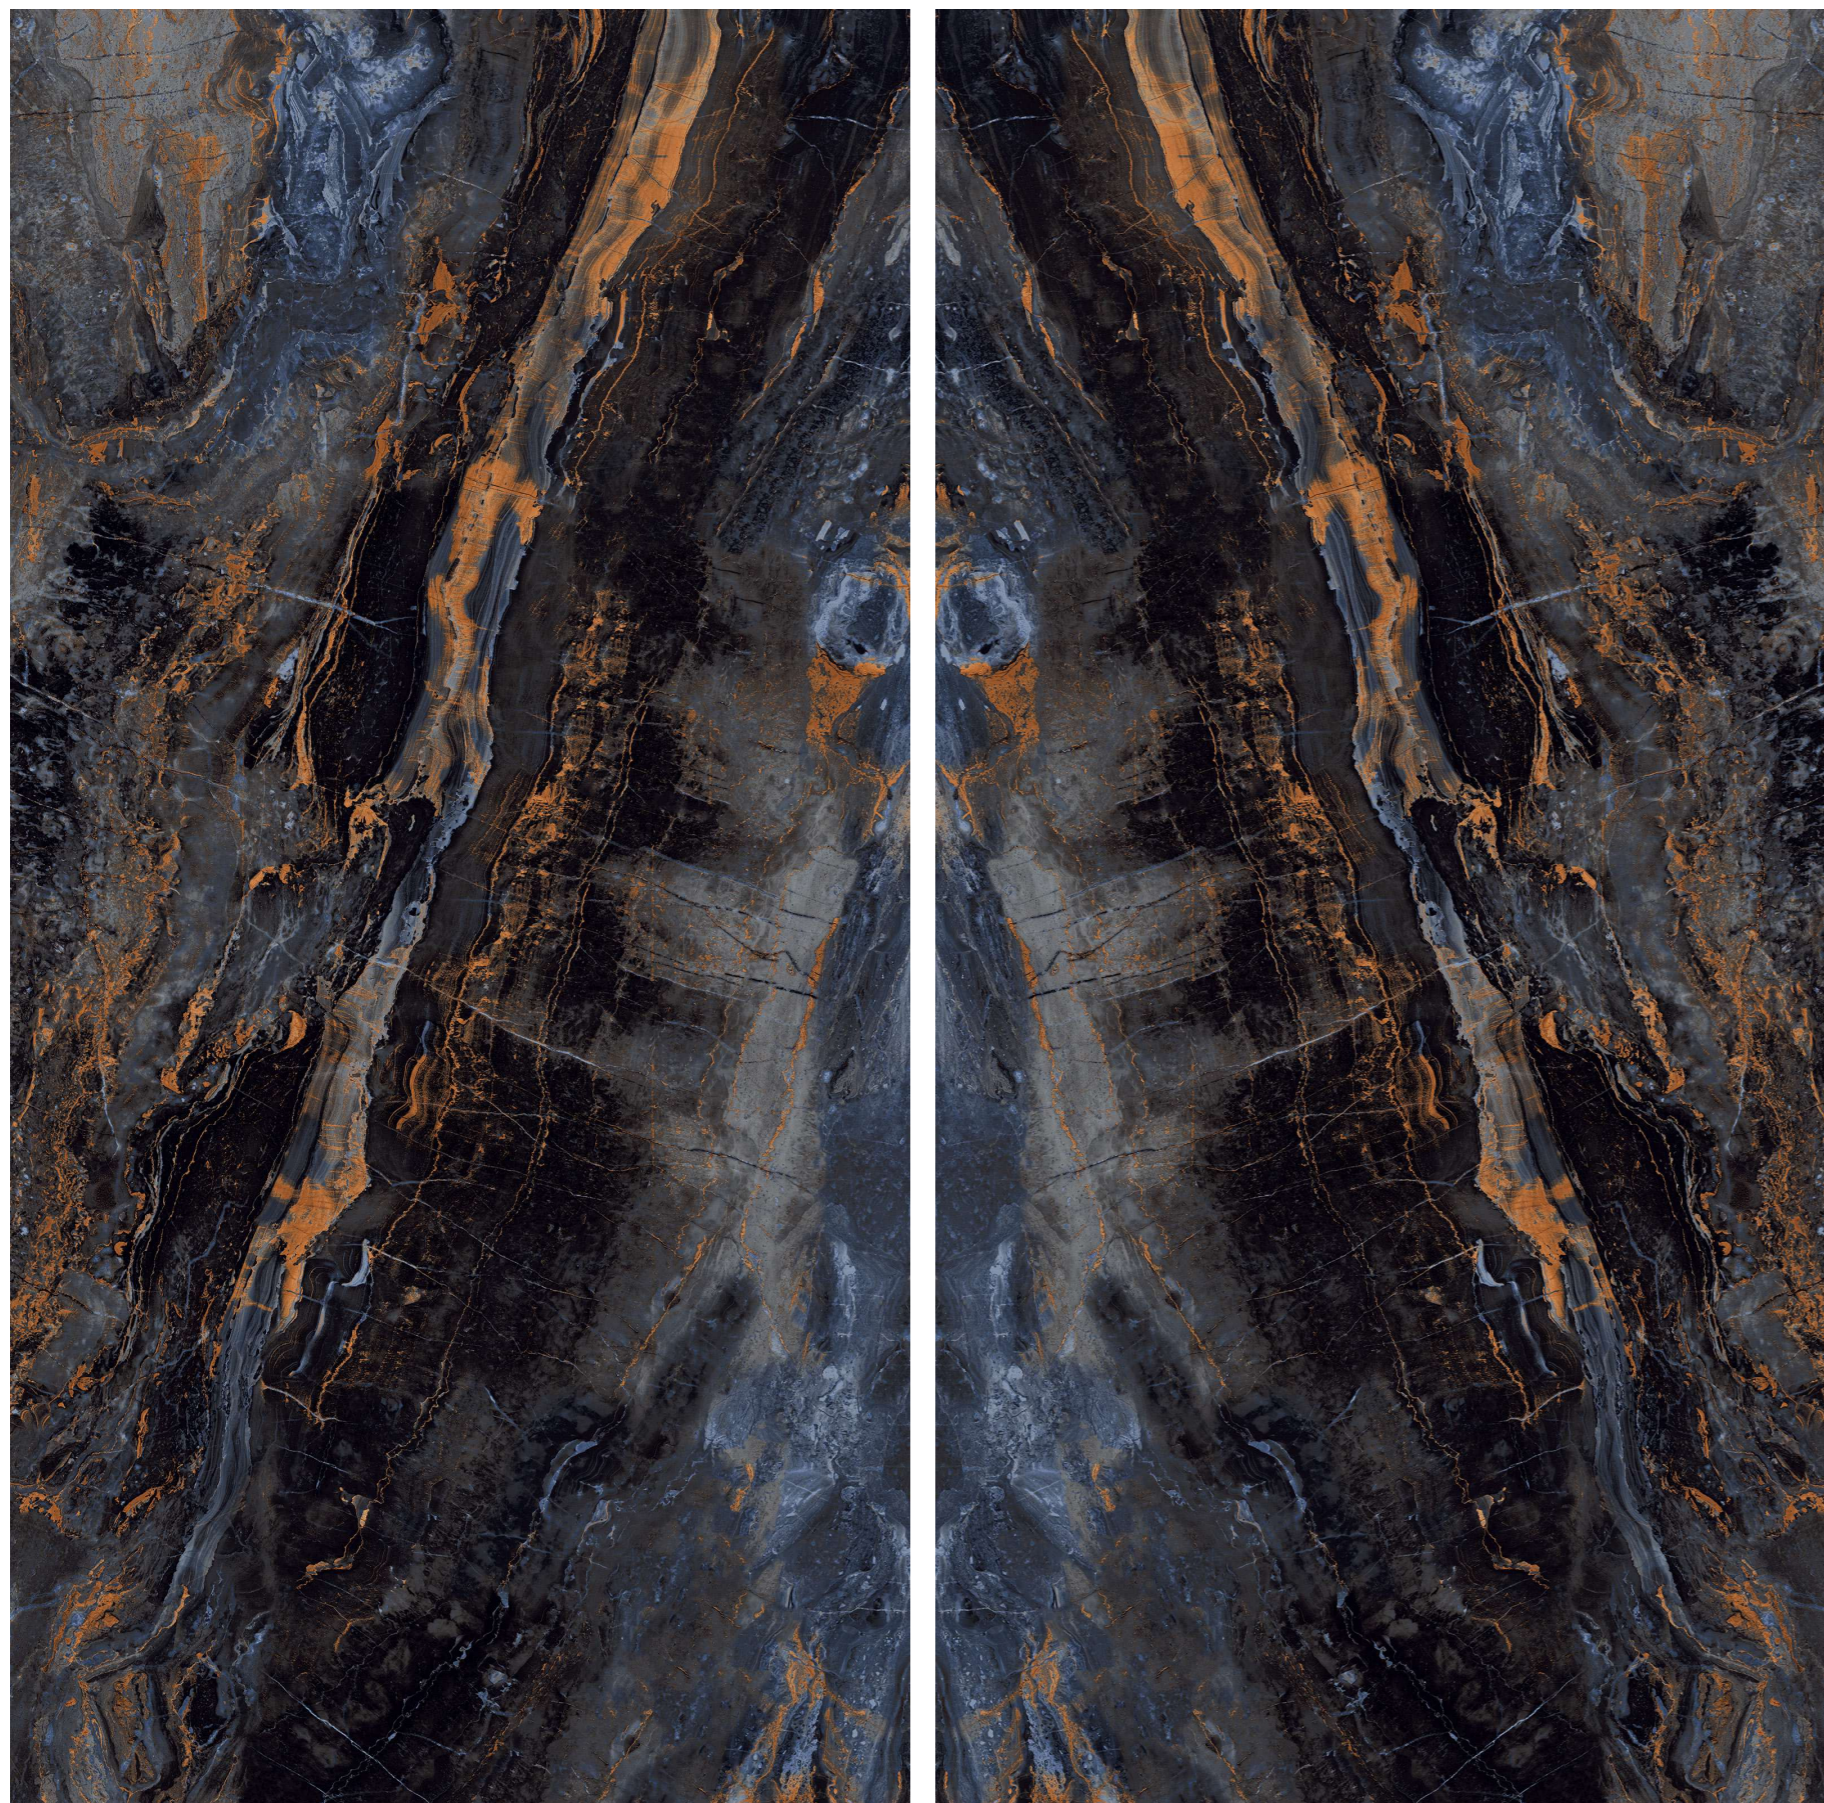

# JUPITER BLACK\_BM

BLACK BODY

SIZE  
**1600x3200 MM**

FINISH  
GLOSSY & MATT

THICKNESS  
12 & 20 MM

TOUCH FOR  
**360 VIRTUAL & WALKTHROUGH**

RANDOM : 02