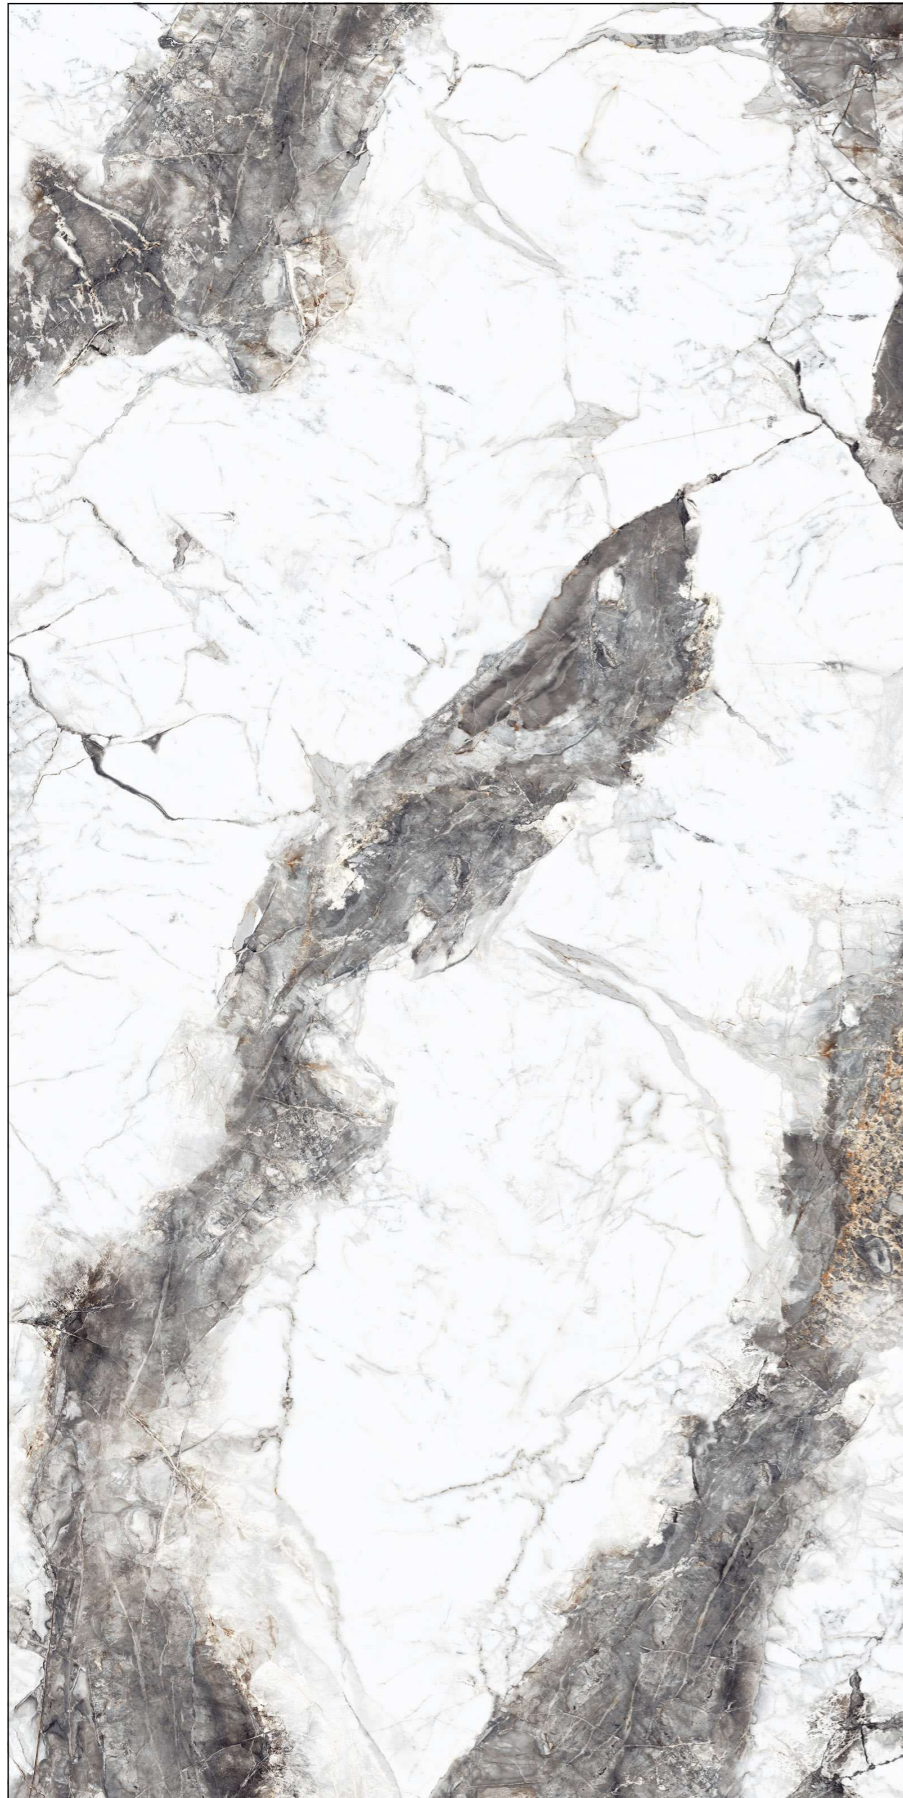

RANDOM : 02

OSCAR WILDE

WHITE BODY

SIZE
1600x3200 MM

FINISH
GLOSSY & MATT

THICKNESS
12 & 20 MM

TOUCH FOR
360 VIRTUAL & WALKTHROUGH